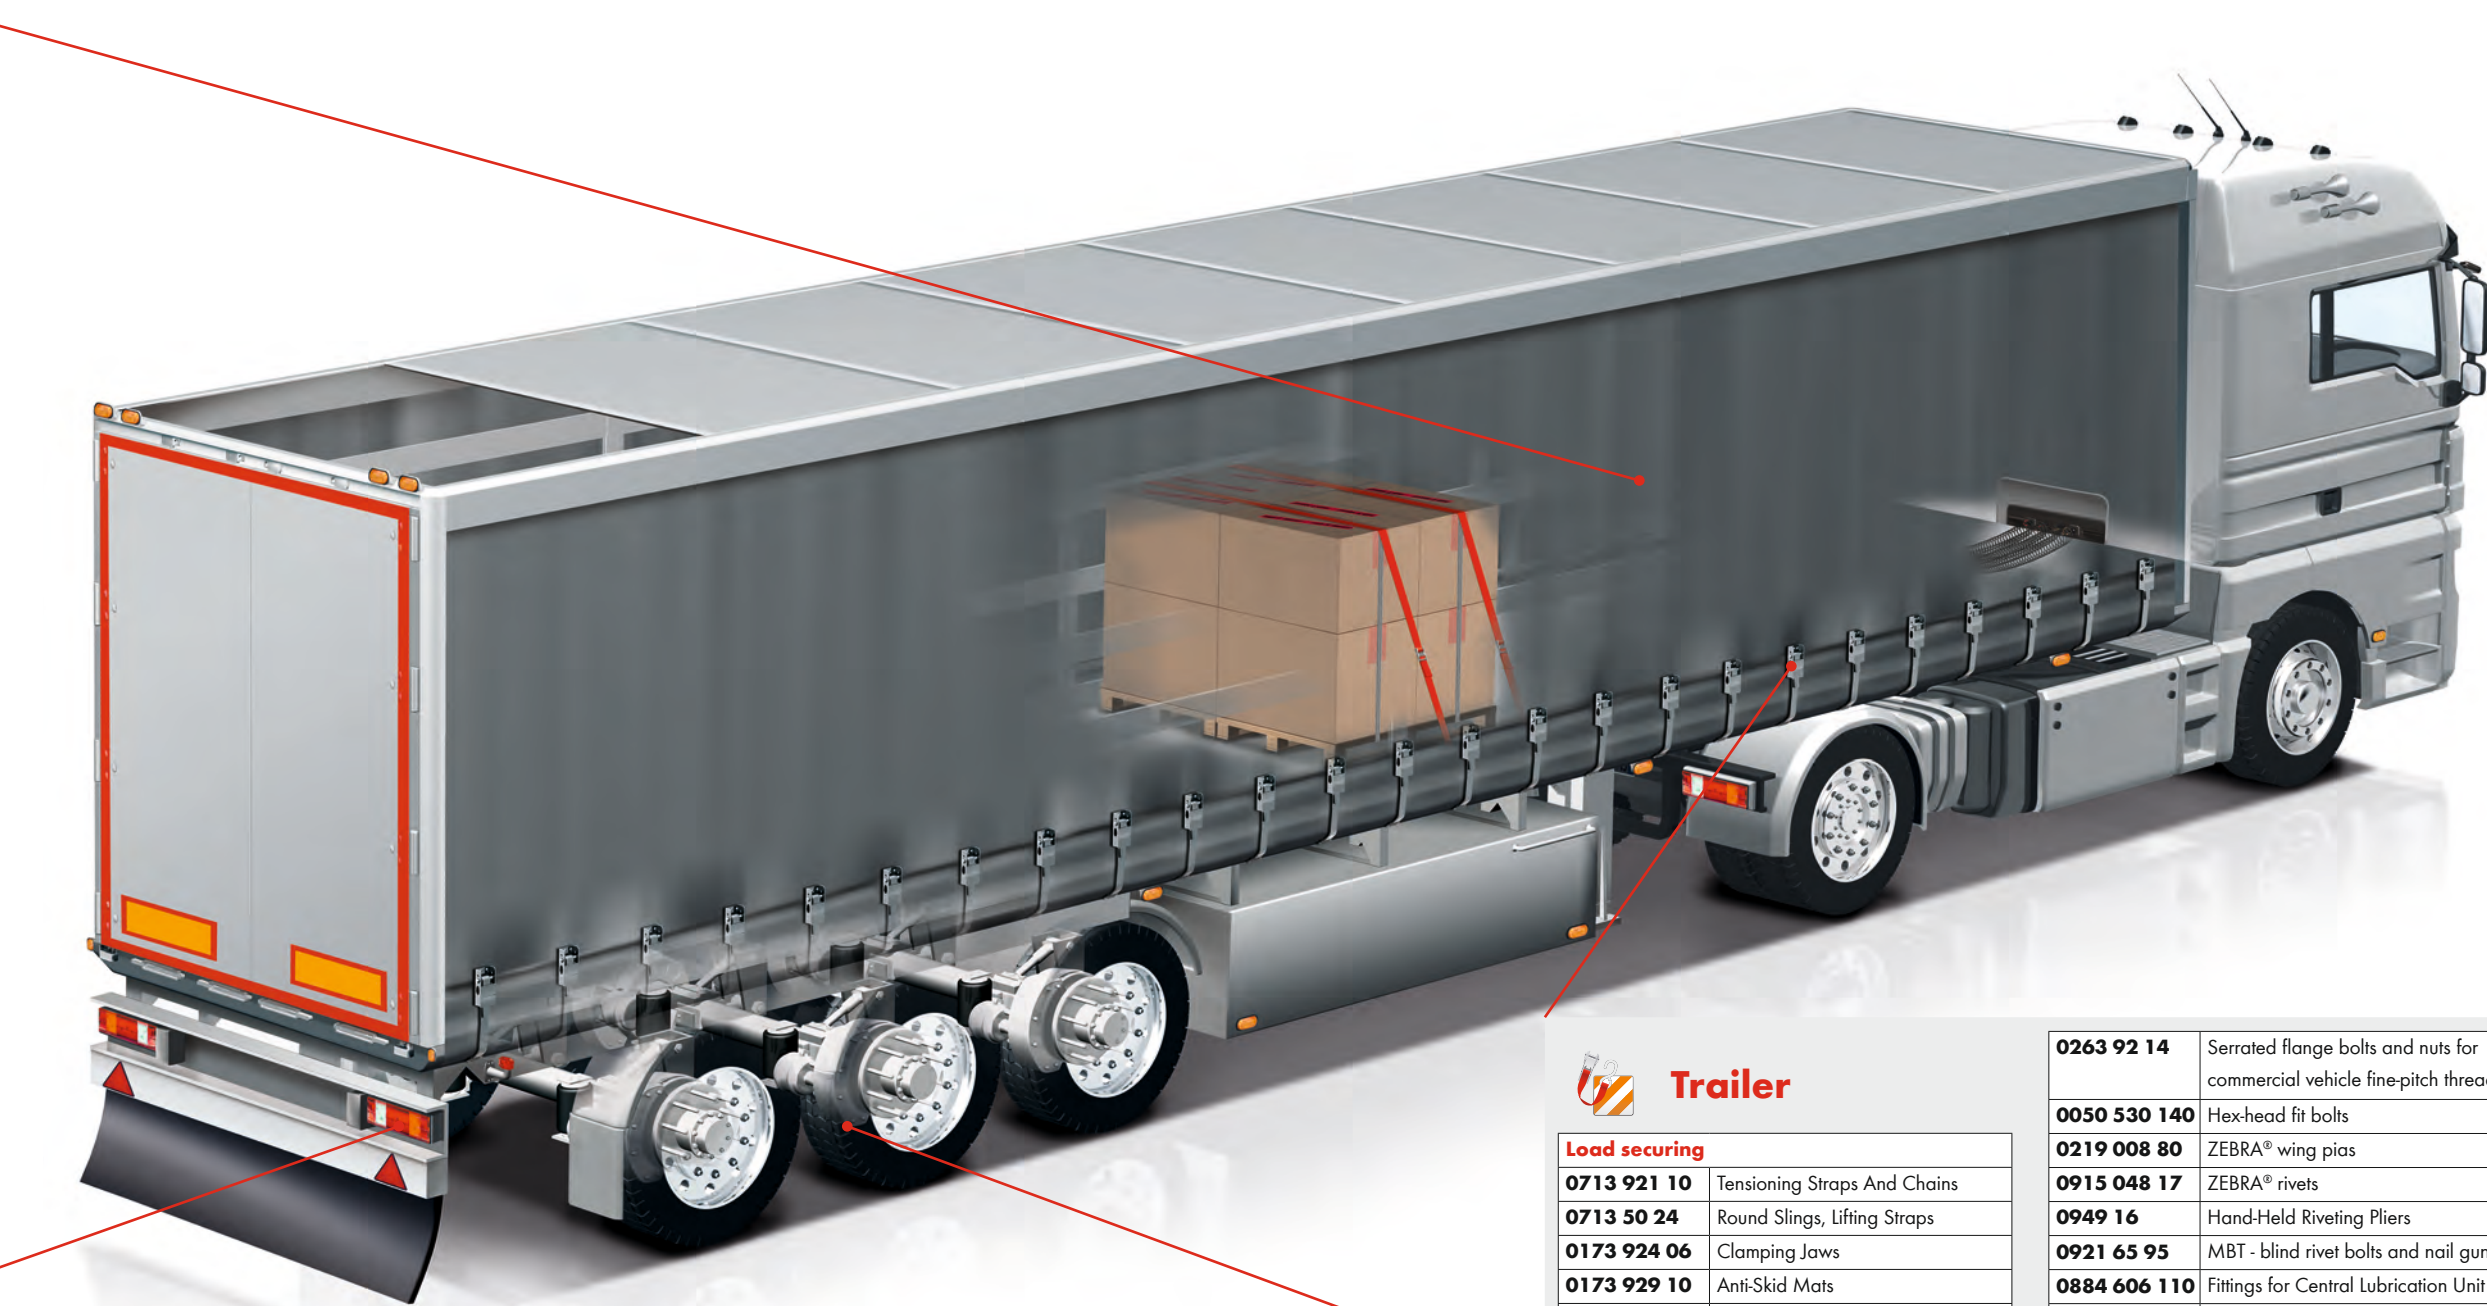

Lights	
0812 46 41	Multi-chamber lamps for drawing vehicle + trailer
0812 453 36	LED-ADR reversing light
0812 423 01	license plate lamps, rotating beacons, side marker lamps, sidelights
0812 411	Reflector, triangle
0812 401	Reflector, triangle, reinforced
0812 401 00	Reflector, triangle, in round plastic housing
8134 01 10	Reflector, in round plastic housing
0812 453 37	Work Spotlight
0812 43 11	Turn signal lifting platform
0720 114 21	24V and 12V lamps