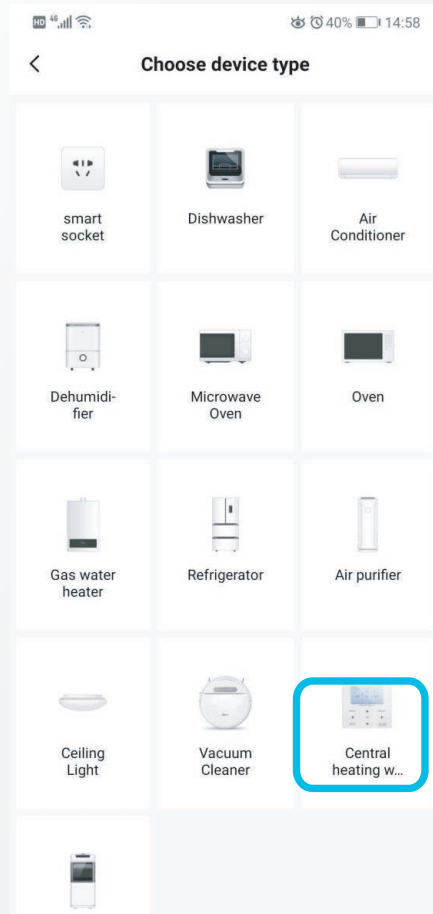

Select Controller