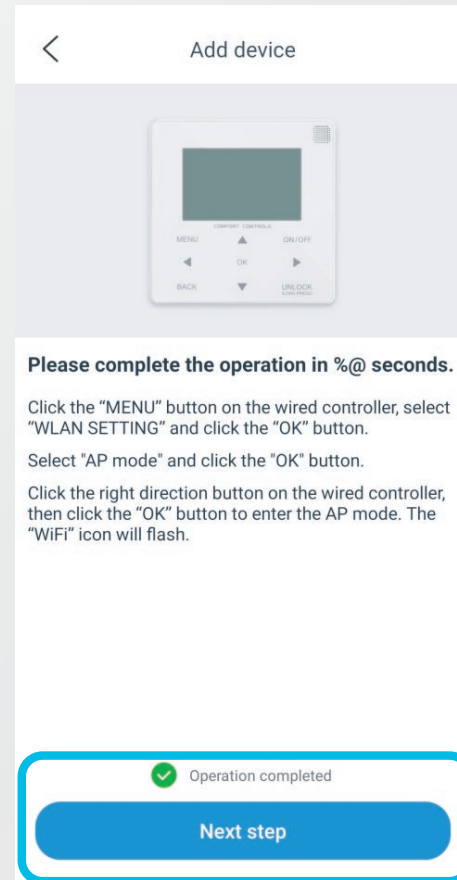

Get Ready to Set the Controller

Check the Operation Completed and click on "Next step"