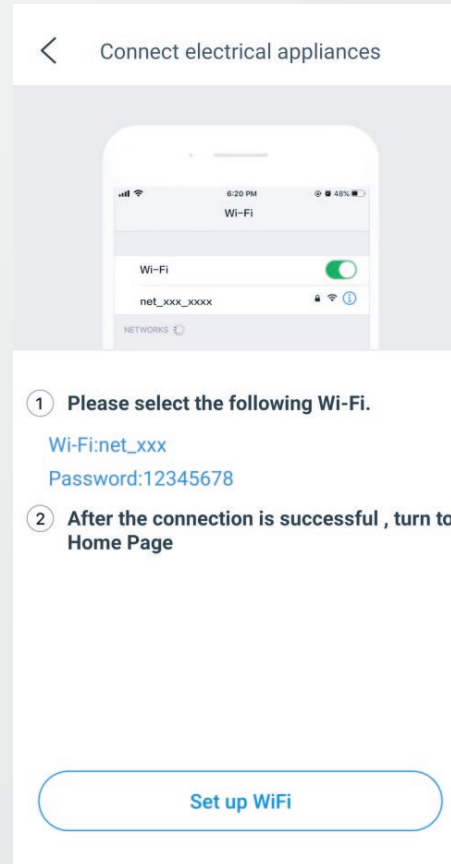

MENU	2/2
SERVICE INFORMATION	
OPERATION PARAMETER	
FOR SERVICEMAN	
WLAN SETTING	
SN VIEW	
OK ENTER	↕

WLAN SETTING	
APP MODE	
RESTORE WLAN SETTING	
OK ENTER	↕

AP MODE	
Do you want to activate the WLAN network and exit?	
NO	YES
OK CONFIRM	▶

Start the Wi-Fi Module of Controller

This icon will flash

Connect to New Wi-Fi

Once the connection starts,
the App will ask you to
connect your phone with
another Wi-Fi: net_xxx

Click here and connect your
phone with the new Wi-Fi