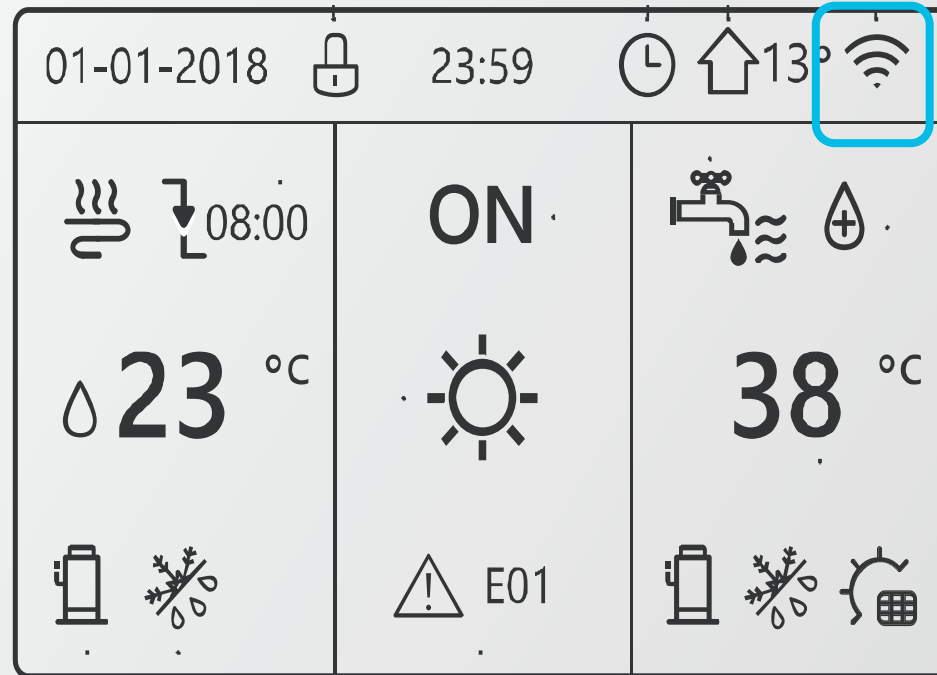

Select the Central Heating Water Heater

Get Ready to Set the Controller

Check the Operation Completed and click on "Next step"

Start the Wi-Fi Module of Controller

Do the following setting on the Menu page of the Wired controller

MENU	2/2
SERVICE INFORMATION	
OPERATION PARAMETER	
FOR SERVICEMAN	
WLAN SETTING	
SN VIEW	
OK ENTER	↕

WLAN SETTING	
APP MODE	
RESTORE WLAN SETTING	
OK ENTER	↕

AP MODE	
Do you want to activate the WLAN network and exit?	
NO	YES
OK CONFIRM	▶

Start the Wi-Fi Module of Controller

This icon will flash

Connect to New Wi-Fi

Once the connection starts,
the App will ask you to
connect your phone with
another Wi-Fi: net_xxx

Click here and connect your
phone with the new Wi-Fi