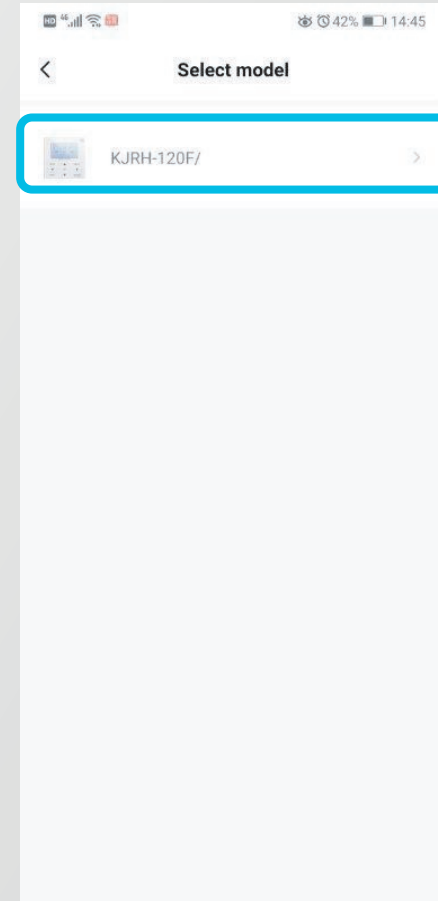

The App will automatically find out the controller

Select the Central Heating Water Heater