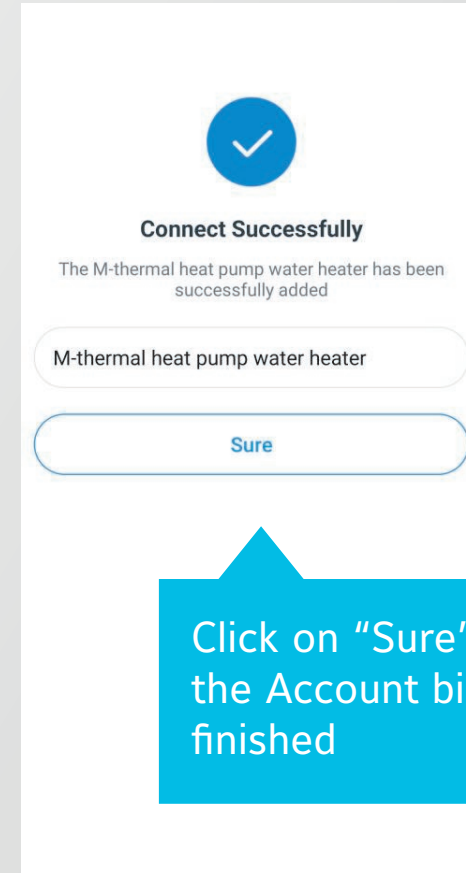

MENU	2/2
SERVICE INFORMATION	
OPERATION PARAMETER	
FOR SERVICEMAN	
WLAN SETTING	
SN VIEW	
OK ENTER	↕

WLAN SETTING	
APP MODE	
RESTORE WLAN SETTING	
OK ENTER	↕

AP MODE	
Do you want to activate the WLAN network and exit?	
NO	YES
OK CONFIRM	▶

Start the Wi-Fi Module of Controller

This icon will flash

Connect to New Wi-Fi

Once the connection starts,
the App will ask you to
connect your phone with
another Wi-Fi: net_xxx

Click here and connect your
phone with the new Wi-Fi

Finishing Up

It will take some time for the App to finish up

Click on "Sure", once the Account binding is finished

Finishing Up

It will show the Status as Online. Enter the device to control its settings

Comfort Home APP User interface