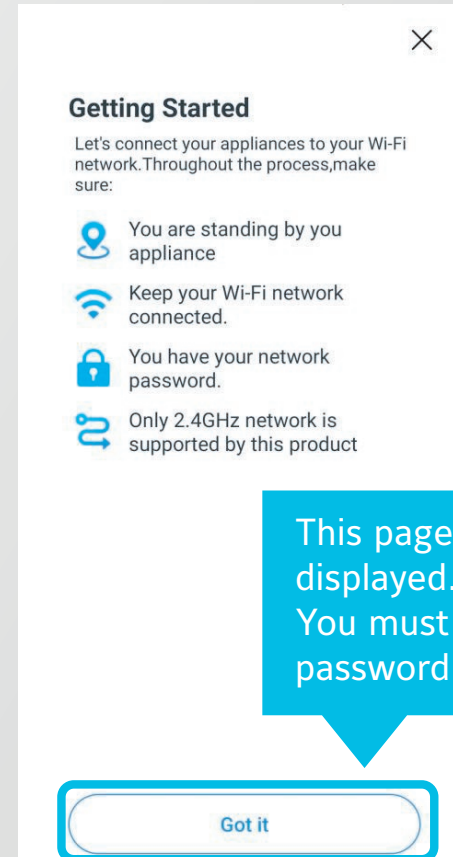

This page would be displayed. Click on "Got it". You must have the password of the Wi-Fi

Selecting the Wi-Fi

Select the Wi-Fi in your home and type in the password for this Wi-Fi

Select Controller

The App will automatically find out the controller