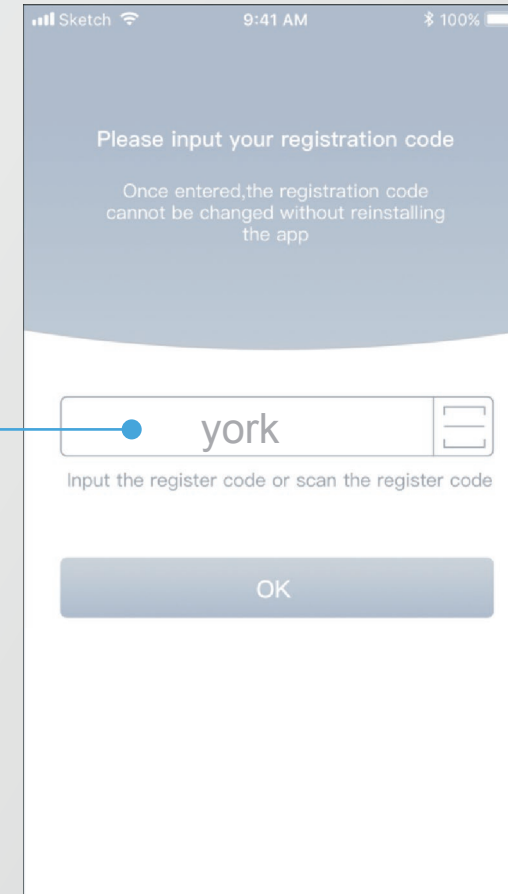

Using Wi-Fi Function Guideline for Comfort Home APP

Downloading Comfort Home App

Scan this QR code
to download
Comfort Home App

First Time to Open Comfort Home App

How to take the next step?

Input the register code **york** and press OK.

Login

Desktop login form for YORK. The form includes a header with the YORK logo, an email input field, a password input field with a visibility toggle, a checkbox for terms and conditions, a Login button, a Forgot password link, a Remember Me checkbox, social media login options for Facebook and Twitter, and a sign up link.