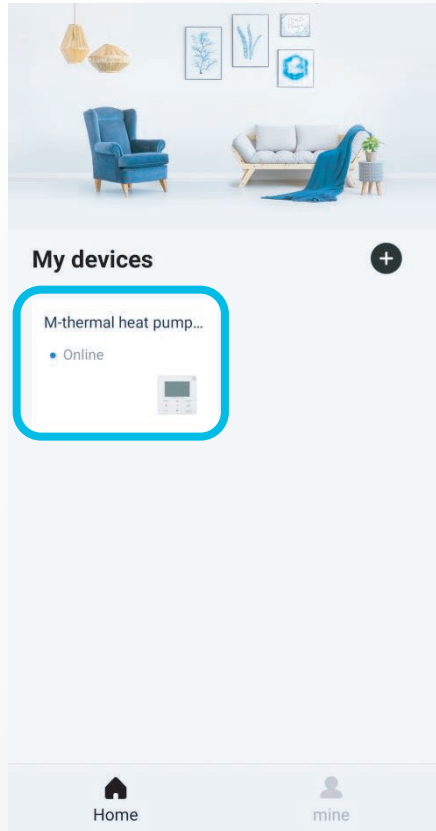

Start the Wi-Fi Module of Controller

This icon will flash

Connect to New Wi-Fi

Once the connection starts,
the App will ask you to
connect your phone with
another Wi-Fi: net_xxx

Click here and connect your
phone with the new Wi-Fi

Finishing Up

It will take some time for the App to finish up

Click on "Sure", once the Account binding is finished

Finishing Up

It will show the Status as Online. Enter the device to control its settings

Comfort Home APP User interface

Note: APP interface changes from time to time as APP is updated and may change slightly vary from those in this document.

Thank you