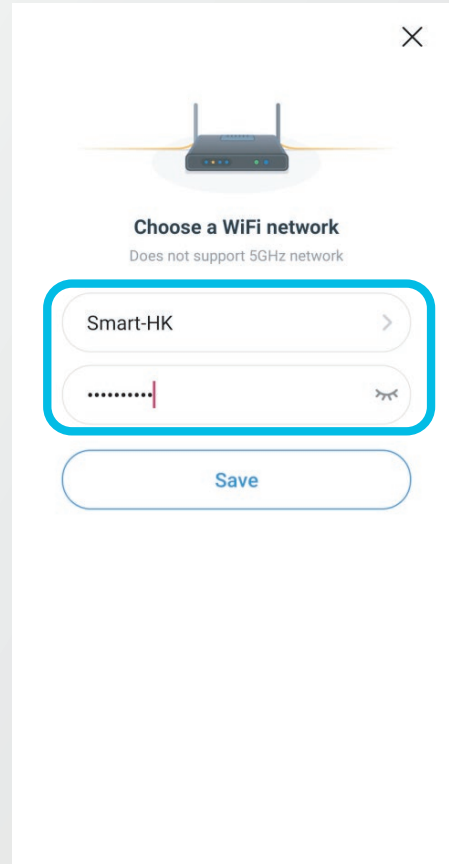

This page would be displayed. Click on "Got it". You must have the password of the Wi-Fi

Selecting the Wi-Fi

Select the Wi-Fi in your home and type in the password for this Wi-Fi

Select Controller

The App will automatically find out the controller