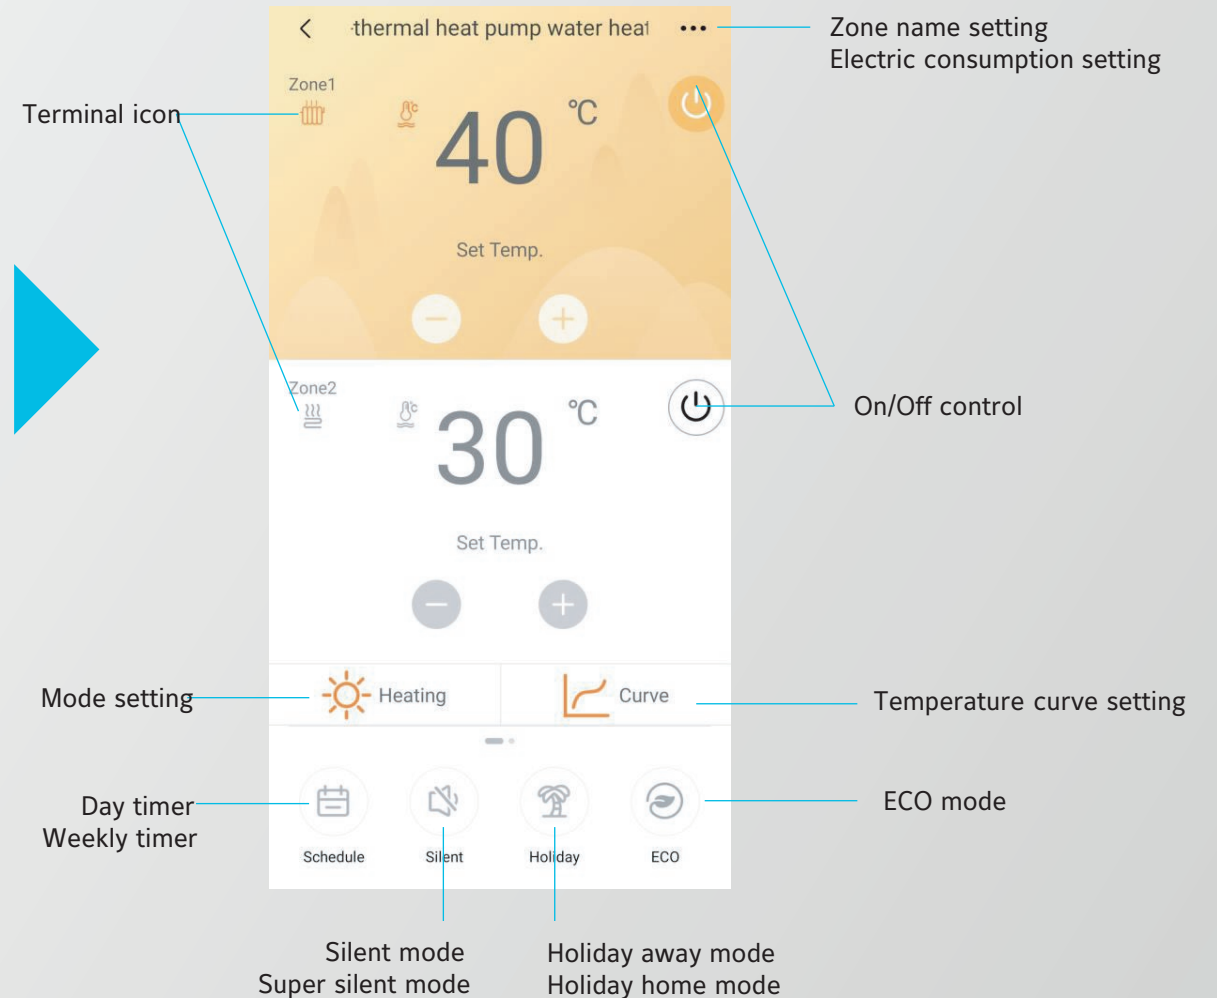

Start the Wi-Fi Module of Controller

This icon will flash

Connect to New Wi-Fi

Once the connection starts,
the App will ask you to
connect your phone with
another Wi-Fi: net_xxx

Click here and connect your
phone with the new Wi-Fi

Finishing Up

It will take some time for the App to finish up

Click on "Sure", once the Account binding is finished

Finishing Up

It will show the Status as Online. Enter the device to control its settings

Comfort Home APP User interface

Note: APP interface changes from time to time as APP is updated and may change slightly vary from those in this document.

Thank you