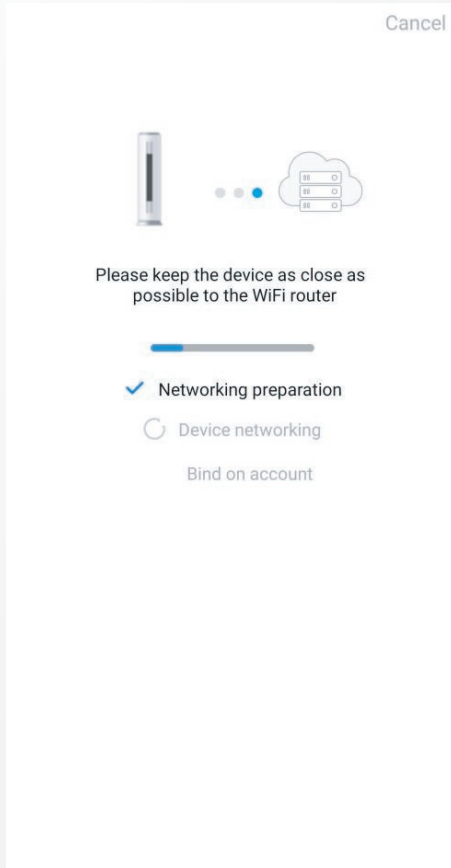

Finishing Up

It will take some time for the App to finish up