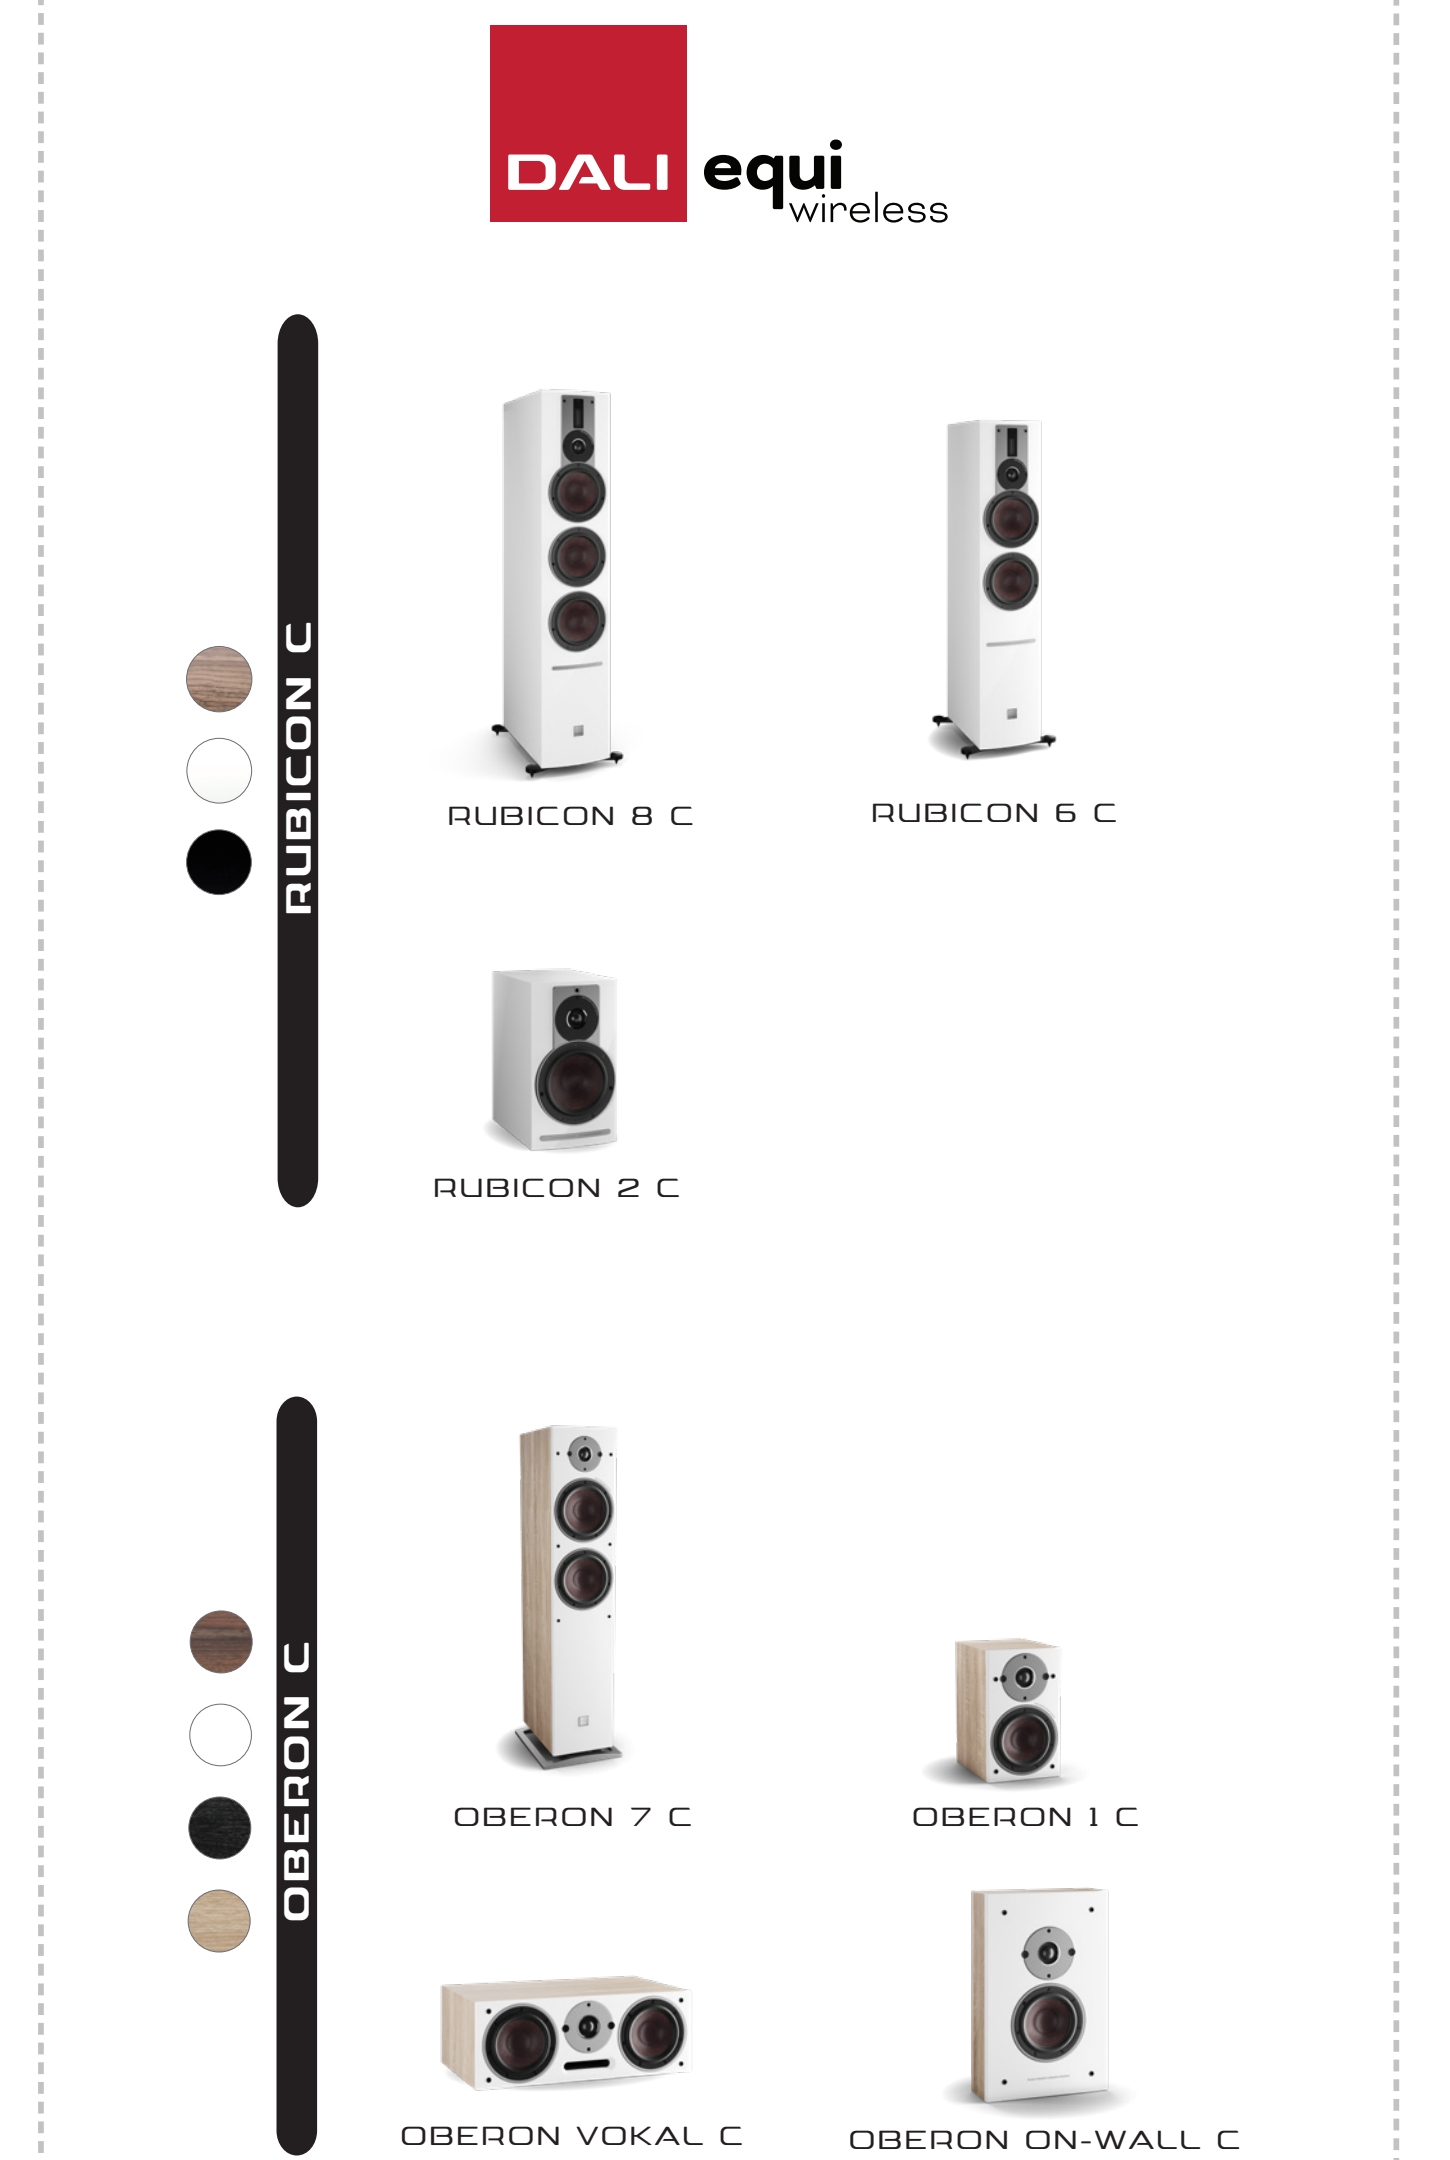

EQUI WIRELESS

SOUNDHUBS