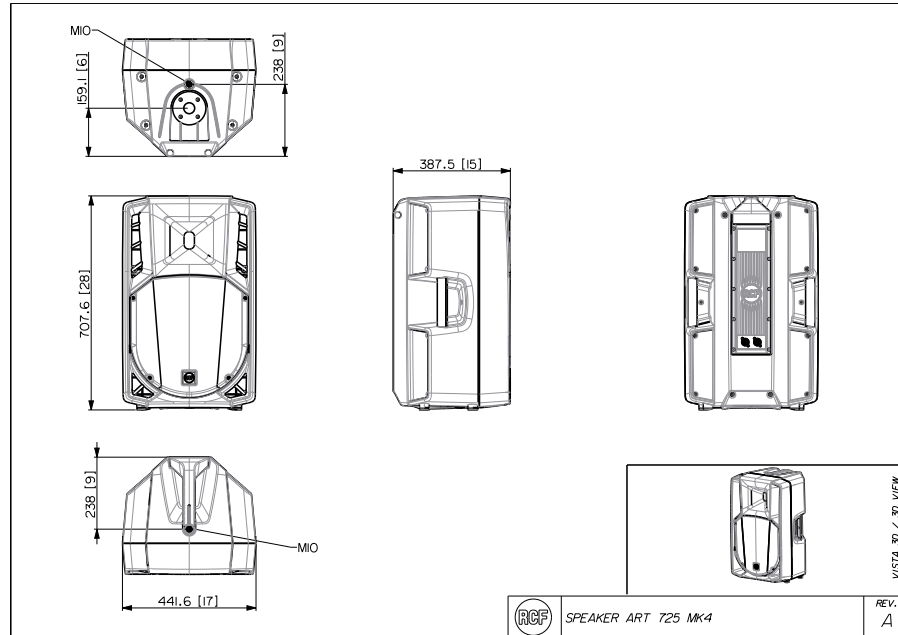

Features

- › 1.4" compression driver with 3" voice coil
- › 15" woofer, high power, 3.5" voice coil
- › 133 dB max spl
- › Input Power Rating: 650 W AES

Part Number

13000548 ART 725 MK4

Black

EAN 8024530015251

ART 725 MK4

TWO WAY PASSIVE SPEAKER

Line Art 2D

RCF SPEAKER ART 725 MK4 REV. A

TECHNICAL SPECIFICATIONS

Acoustical specifications	Frequency Response (-10dB)	55 Hz ÷ 20000 Hz
	Max SPL @ 1m	133 dB
	Horizontal coverage angle	90°
	Vertical coverage angle	60°
	System Sensitivity	99 dB
Power section	Amplification	Full Range
	Nominal Impedance	8 ohm
	Power Handling	700 W
	Peak Power Handling	2800 W PEAK
	Crossover Frequencies	1400 Hz
Transducers	Compression Driver	1 x 1.4" neo, 3.0" v.c
	Woofer	1 x 15" neo, 3.5" v.c
Input/Output section	Input connectors	Speakon® NL4
	Output connectors	Speakon® NL4
Standard compliance	Safety agency	CE compliant
Physical specifications	Cabinet/Case Material	PP Composite
	Hardware	2 x M10
	Handles	1 Top, 2 Side
	Pole mount/Cap	Yes
	Grille	Steel
	Color	Black
Size	Height	708 mm / 27.87 inches
	Width	437 mm / 17.2 inches
	Depth	389 mm / 15.31 inches
	Weight	20.5 kg / 45.19 lbs
	ACCESSORIES	
Protections	CVR ART 725	13360115 8024530010676
Rigging / Mounting	AC PMX	13360232 8024530010058