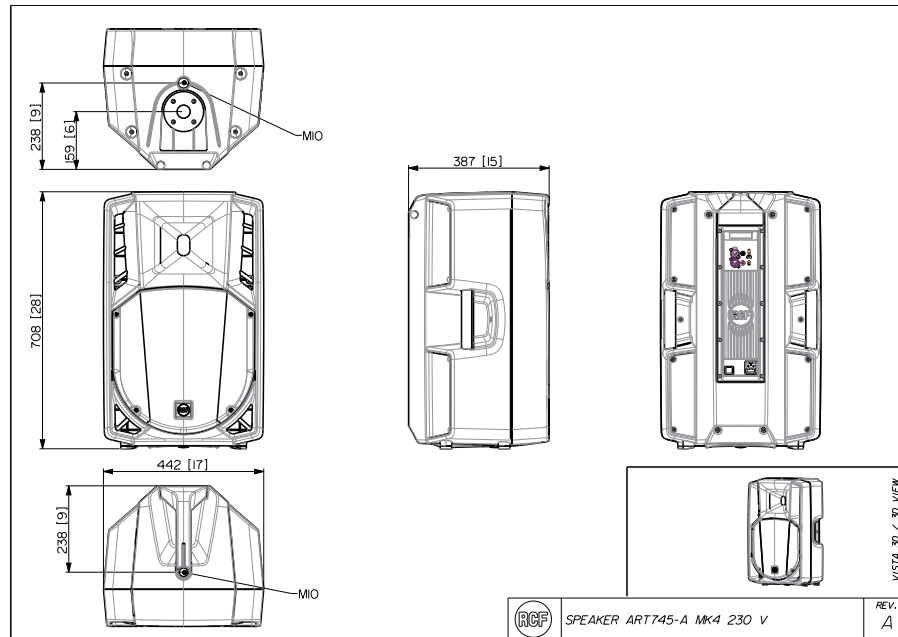

ART 745-A MK4

ACTIVE TWO-WAY SPEAKER

Line Art 2D

TECHNICAL SPECIFICATIONS

Acoustical specifications	Frequency Response	45 Hz ÷ 20000 Hz	
	Max SPL @ 1m	133 dB	
	Horizontal coverage angle	90°	
	Vertical coverage angle	60°	
Transducers	Compression Driver	1 x 1.4" neo, 4.0" v.c	
	Woofer	1 x 15" neo, 3.5" v.c	
Input/Output section	Input signal	bal/unbal	
	Input connectors	XLR, Jack	
	Output connectors	XLR	
	Input sensitivity	-2 dBu/+4 dBu	
	Mic. Input Sensitivity	-32 dBu	
Processor section	Crossover Frequencies	650 Hz	
	Protections	Thermal, RMS	
	Limiter	Soft Limiter	
Power section	Controls	Volume, Boost, Mic/Line	
	Total Power	1400 W Peak, 700 W RMS	
	High frequencies	400 W Peak, 200 W RMS	
	Low frequencies	1000 W Peak, 500 W RMS	
	Cooling	Convection	
Standard compliance	Connections	VDE	
	Safety agency	CE compliant	
	Physical specifications	Cabinet/Case Material	PP Composite
	Hardware	2 x M10	
	Handles	1 Top, 2 Side	
	Pole mount/Cap	Yes	
	Grille	Steel	
	Color	Black