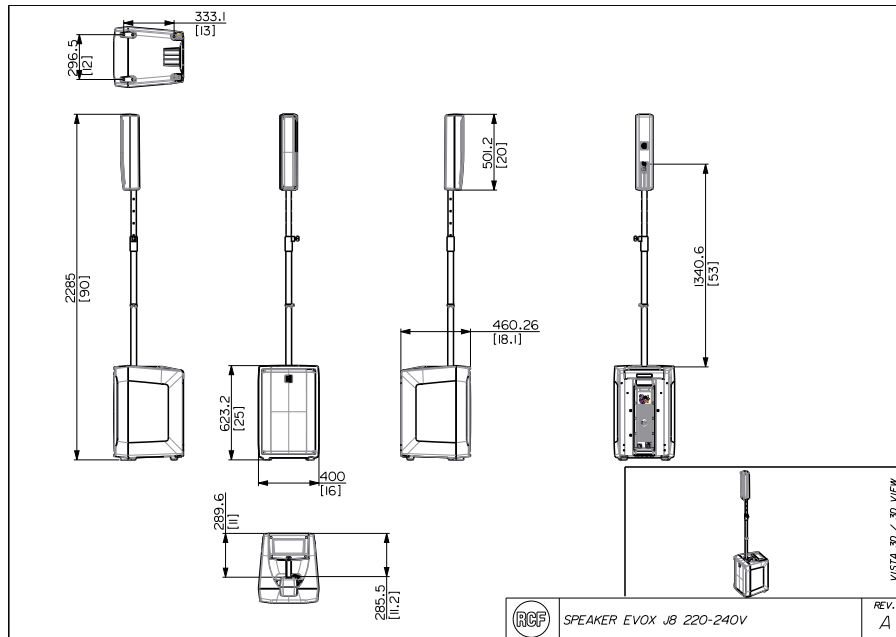

## TECHNICAL SPECIFICATIONS

<b>Acoustical specifications</b>	Frequency Response	40 Hz ÷ 20000 Hz
	Max SPL @ 1m	128 dB
	Horizontal coverage angle	120°
	Vertical coverage angle	30°
<b>Transducers</b>	Fullrange	8 x 2.0", 1.0" v.c
	Woofer	1 x 12", 2.5" v.c
<b>Input/Output section</b>	Input signal	bal/unbal
	Input connectors	XLR, Jack
	Output connectors	XLR
	Input sensitivity	-2 dBu/+4 dBu
<b>Processor section</b>	Crossover Frequencies	220 Hz
	Protections	Thermal, RMS
	Limiter	Soft Limiter
	Controls	Volume, Boost, Mic/Line
<b>Power section</b>	Total Power	1400 W Peak, 700 W RMS
	High frequencies	400 W Peak, 200 W RMS
	Low frequencies	1000 W Peak, 500 W RMS
	Cooling	Convection
	Connections	VDE
<b>Standard compliance</b>	Safety agency	CE compliant
<b>Physical specifications</b>	Cabinet/Case Material	PP Composite
	Handles	1 Top
	Grille	Steel
	Color	Black, White
<b>Size</b>	Height	2285 mm / 89.96 inches
	Width	400 mm / 15.75 inches
	Depth	460 mm / 18.11 inches
	Weight	20.2 kg / 44.53 lbs