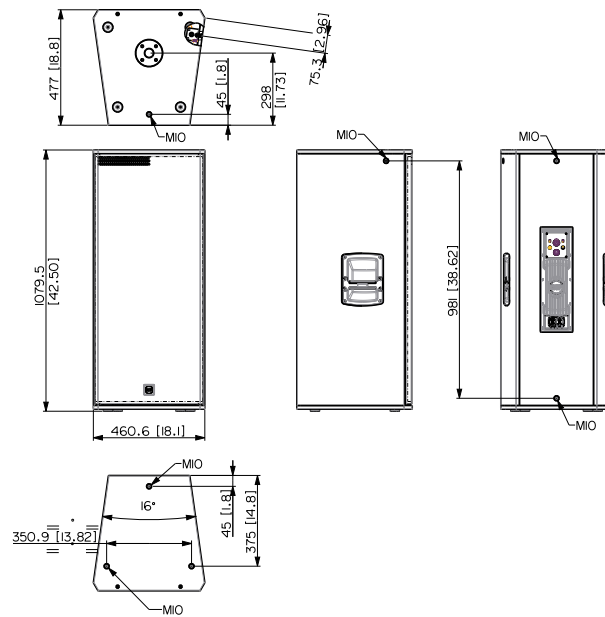

## TECHNICAL SPECIFICATIONS

<b>Acoustical specifications</b>	Frequency Response	40 Hz ÷ 20000 Hz
	Max SPL @ 1m	138 dB
	Horizontal coverage angle	100°
	Vertical coverage angle	60°
<b>Transducers</b>	Compression Driver	1 x 1.0" neo, 1.75" v.c
	Midrange	1 x 8" neo, 2.5" v.c
	Woofer	1 x 15", 3.0" v.c
<b>Input/Output section</b>	Input signal	bal/unbal
	Input connectors	Combo XLR/Jack
	Output connectors	XLR
	Input sensitivity	-2 dBu/+4 dBu
<b>Processor section</b>	Crossover Frequencies	Bass/Mid:320Hz, Mid/High:1200Hz
	Protections	Thermal, Excurs., RMS
	Limiter	Soft Limiter
<b>Power section</b>	Controls	Linear, 2 Speakers, High Pass, Volume
	Total Power	2100 W Peak
	High frequencies	200 W Peak
	Mid frequencies	500 W Peak
	Low frequencies	1400 W Peak
	Cooling	Convection
	Connections	Powercon TRUE1 TOP IN/OUT
<b>Standard compliance</b>	Safety agency	CE compliant
<b>Physical specifications</b>	Cabinet/Case Material	Plywood
	Hardware	3 x M10 Top, 1 x M10 each side, 1 x M10 bottom, 2 x M10 rear
	Handles	1 x Side
	Grille	Steel
	Color	Black

# NX 985-A

PROFESSIONAL THREE-WAY ACTIVE SPEAKER

<b>Size</b>	Height	1075 mm / 42.32 inches
	Width	461 mm / 18.15 inches
	Depth	475 mm / 18.7 inches
	Weight	45 kg / 99.21 lbs