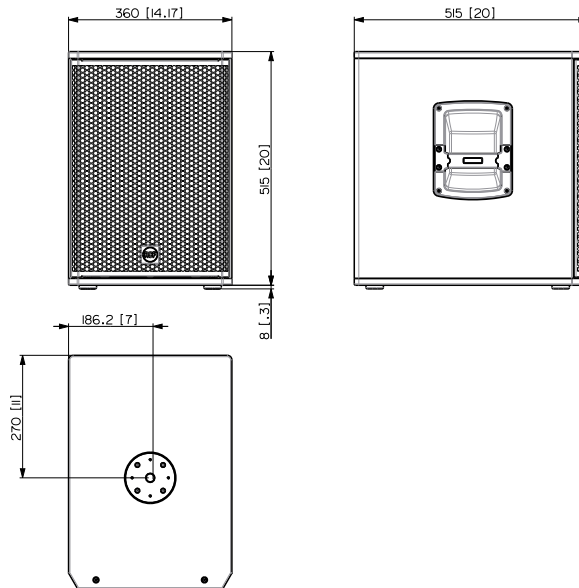

Part Number

13000818 SUB 702-AS MK3
13000819 SUB 702-AS MK3

220-240 V
100-120 V

Black
Black

EAN 8024530020477
EAN 8024530021382

SUB 702-AS MK3

ACTIVE SUBWOOFER

Line Art 2D

TECHNICAL SPECIFICATIONS

Acoustical specifications	Frequency Response	40 Hz ÷ 120 Hz
	Max SPL @ 1m	129 dB
Transducers	Woofer	12", 2.5" v.c
Input/Output section	Input signal	bal/unbal
	Input connectors	XLR
	Output connectors	XLR
	Input sensitivity	-2 dBu/+4 dBu
Processor section	Hi-Pass Frequencies	110 Hz
	Low-Pass Frequencies	80 Hz
	Protections	Thermal, RMS
	Limiter	Soft Limiter
	Controls	Volume, EQ, Phase, Xover
Power section	Total Power	1400 W Peak, 700 W RMS
	Low frequencies	1400 W Peak, 700 W RMS
	Cooling	Convection
	Connections	VDE
Standard compliance	Safety agency	CE compliant
Physical specifications	Cabinet/Case Material	Baltic birch plywood
	Handles	One each side
	Pole mount/Cap	Yes
	Grille	Steel with clothing
	Color	Black
Size	Height	523 mm / 20.59 inches
	Width	360 mm / 14.17 inches
	Depth	515 mm / 20.28 inches
	Weight	21.5 kg / 47.4 lbs
	ACCESSORIES	
Protections	CVR 005	13360528 8024530020408