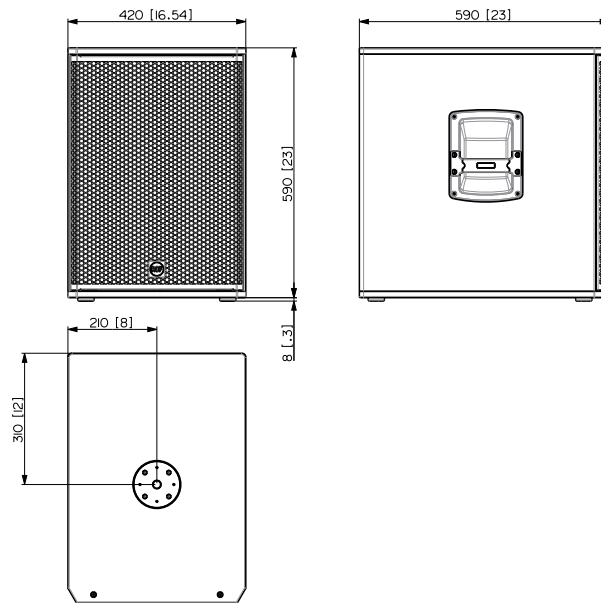

Part Number

13000812	SUB 705-AS MK3	220-240 V	Black	EAN 8024530020484
13000817	SUB 705-AS MK3	100-120 V	Black	EAN 8024530020910

SUB 705-AS MK3

ACTIVE SUBWOOFER

Line Art 2D

TECHNICAL SPECIFICATIONS

Acoustical specifications	Frequency Response	40 Hz ÷ 120 Hz
	Max SPL @ 1m	131 dB
Transducers	Woofer	15", 3.0" v.c
Input/Output section	Input signal	bal/unbal
	Input connectors	XLR
	Output connectors	XLR
	Input sensitivity	-2 dBu/+4 dBu
Processor section	Hi-Pass Frequencies	110 Hz
	Low-Pass Frequencies	80 Hz
	Protections	Thermal, RMS
	Limiter	Soft Limiter
	Controls	Volume, EQ, Phase, Xover
Power section	Total Power	1400 W Peak, 700 W RMS
	Low frequencies	1400 W Peak, 700 W RMS
	Cooling	Convection
	Connections	VDE
Standard compliance	Safety agency	CE compliant
Physical specifications	Cabinet/Case Material	Baltic birch plywood
	Handles	One each side
	Pole mount/Cap	Yes
	Grille	Steel with clothing
	Color	Black
Size	Height	598 mm / 23.54 inches
	Width	420 mm / 16.54 inches
	Depth	590 mm / 23.23 inches
	Weight	30 kg / 66.14 lbs
	ACCESSORIES	
Protections	CVR 004	13360529 8024530020415