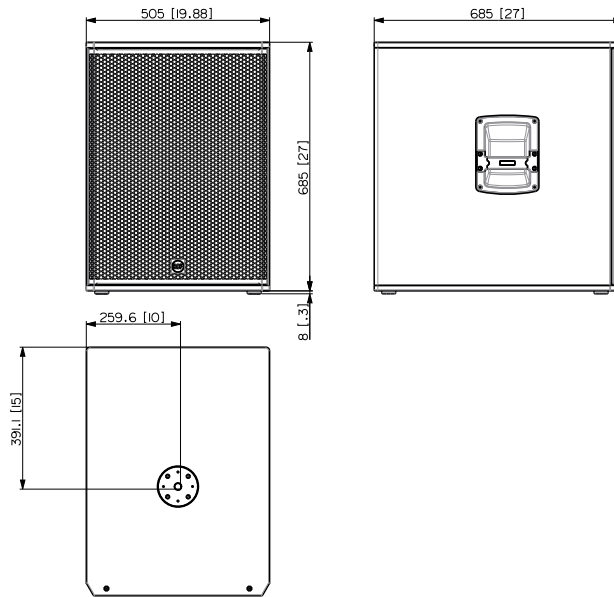

Part Number

13000809 SUB 708-AS MK3
13000810 SUB 708-AS MK3

220-240 V
100-120 V

Black
Black

EAN 8024530020491
EAN 8024530021368

SUB 708-AS MK3

ACTIVE SUBWOOFER

Line Art 2D

TECHNICAL SPECIFICATIONS

Acoustical specifications	Frequency Response	35 Hz ÷ 120 Hz
	Max SPL @ 1m	133 dB
Transducers	Woofer	1 x 18", 3.0" v.c
Input/Output section	Input signal	bal/unbal
	Input connectors	XLR
	Output connectors	XLR
	Input sensitivity	-2 dBu/+4 dBu
Processor section	Hi-Pass Frequencies	110 Hz
	Low-Pass Frequencies	80 Hz
	Protections	Thermal, RMS
	Limiter	Soft Limiter
	Controls	Volume, EQ, Phase, Xover
Power section	Total Power	1400 W Peak, 700 W RMS
	Low frequencies	1400 W Peak, 700 W RMS
	Cooling	Convection
	Connections	VDE
Standard compliance	Safety agency	CE compliant
Physical specifications	Cabinet/Case Material	Baltic birch plywood
	Handles	One each side
	Pole mount/Cap	Yes
	Grille	Steel with clothing
	Color	Black
Size	Height	693 mm / 27.28 inches
	Width	505 mm / 19.88 inches
	Depth	685 mm / 26.97 inches
	Weight	40.6 kg / 89.51 lbs
	ACCESSORIES	
Protections	CVR 003	13360530 8024530020422