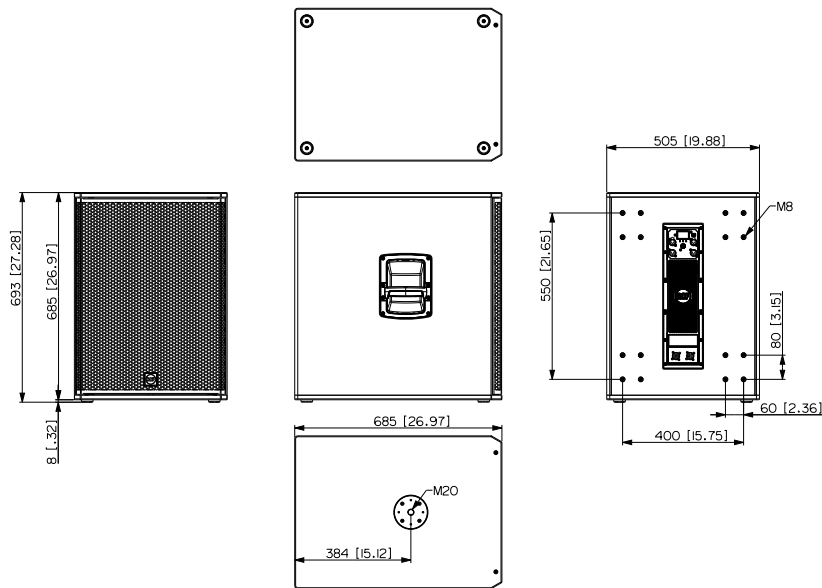

## TECHNICAL SPECIFICATIONS

<b>Acoustical specifications</b>	Frequency Response	35 Hz ÷ 120 Hz
	Max SPL @ 1m	135 dB
<b>Transducers</b>	Woofer	18", 4.0" v.c
<b>Input/Output section</b>	Input signal	bal/unbal
	Input connectors	XLR
	Output connectors	XLR
	Input sensitivity	-2 dBu/+4 dBu
<b>Processor section</b>	Crossover Frequencies	Selectable
	Protections	Thermal, RMS
	Limiter	Soft Limiter
	Controls	Gain, EQ, Phase, Xover, Delay, Cardioid
<b>Power section</b>	Total Power	2200 W Peak
	Cooling	Convection
	Connections	Powercon IN/OUT
<b>Standard compliance</b>	Safety agency	CE compliant
<b>Physical specifications</b>	Cabinet/Case Material	Plywood
	Handles	One handle each side
	Grille	Steel with clothing
	Color	Black
<b>Size</b>	Height	693 mm / 27.28 inches
	Width	505 mm / 19.88 inches
	Depth	685 mm / 26.97 inches
	Weight	43.2 kg / 95.24 lbs