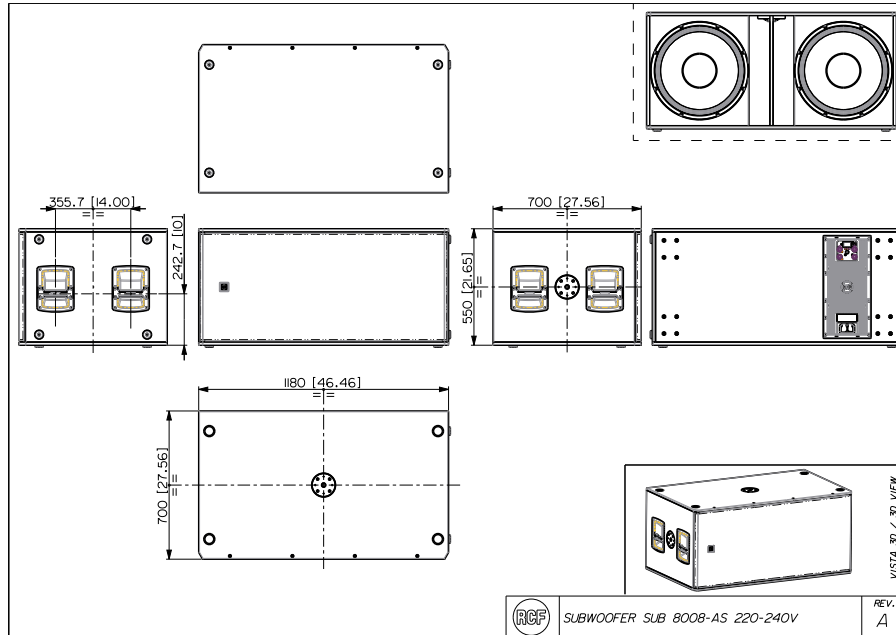

Part Number

13000752 SUB 8008-AS	220-240 V	Black	EAN 8024530019945
13000753 SUB 8008-AS	115 V	Black	EAN 8024530020194

SUB 8008-AS

PROFESSIONAL POWERED DUAL 18" SUBWOOFER

Line Art 2D

RCF SUBWOOFER SUB 8008-AS 220-240V REV. 4

TECHNICAL SPECIFICATIONS

Acoustical specifications	Frequency Response	30 Hz ÷ 120 Hz
	Max SPL @ 1m	137 dB
Transducers	Woofer	2 x 18", 4.0" v.c
Input/Output section	Input signal	bal/unbal
	Input connectors	XLR
	Output connectors	XLR
	Input sensitivity	-2 dBu/+4 dBu
Processor section	Crossover Frequencies	Selectable
	Protections	Thermal, Excurs., RMS
	Limiter	Soft Limiter
	Controls	Xover, Phase switch, Deep/Punch, Output Delay Setting
Power section	Total Power	4400 W Peak
	Low frequencies	4400 W Peak
	Cooling	Convection/Forced
	Connections	Powercon TRUE1 TOP IN/OUT
Standard compliance	Safety agency	CE compliant
Physical specifications	Cabinet/Case Material	Plywood
	Hardware	2 x M20
	Handles	2 x side
	Grille	Steel
	Color	Black
Size	Height	550 mm / 21.65 inches
	Width	1180 mm / 46.46 inches
	Depth	700 mm / 27.56 inches
	Weight	80 kg / 176.37 lbs