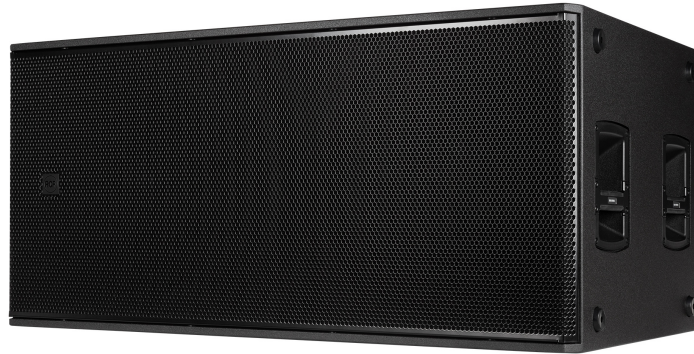

SUB 8008-AS

PROFESSIONAL POWERED DUAL 18" SUBWOOFER

Description

The SUB 8008-AS is a double 18" high power active subwoofer for live bands, DJs, Clubs, and Rental Companies. It employs a state-of-the-art transducer featuring a high-power ceramic magnetic circuit with a 4" voice coil. The power amplifier manages extreme currents up to 4400W delivering sound pressure levels up to 137 dB with exceptional headroom. The ultra-fast attack with accurate power handling is managed with high efficiency, producing a very low heat loss for silent and fan-less cooling. Built specifically for demanding live sound applications with deep, powerful bass response. Rear panel controls include 12 presets, crossover frequency, polarity switch, Deep/Punch selection, cardioid, and output delay settings. The tour-ready, rugged all-wood cabinet with scratch-resistant polyurea coating is easy to carry and secure for installation. With its rugged construction, sound quality, and high power, SUB 8008-AS is perfect in mid to big-sized venues and touring applications.

Features

- › Up to 137 dB Sound Pressure Level
- › 4400W Class-D Bi-Amplification
- › 30-120 Hz linear frequency response
- › 2 x 18" High Power Woofers
- › IP Rated Powercon TRUE1 TOP IN/OUT
- › 8 Crossover Presets and 4 Cardioid Presets

Part Number

13000752 SUB 8008-AS	220-240 V	Black	EAN 8024530019945
13000753 SUB 8008-AS	115 V	Black	EAN 8024530020194

SUB 8008-AS

PROFESSIONAL POWERED DUAL 18" SUBWOOFER

Line Art 2D

RCF SUBWOOFER SUB 8008-AS 220-240V REV. 4