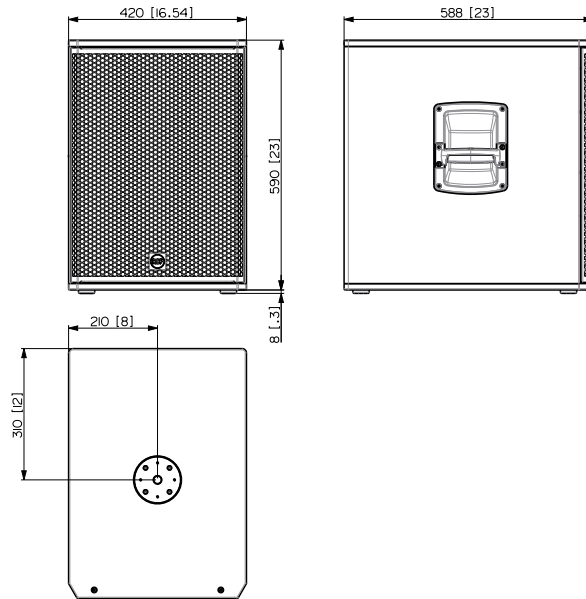

Part Number

13000846 SUB 905-AS MK3	EU	100-240 V	Black	EAN 8024530021146
13000847 SUB 905-AS MK3	US	100-240 V	Black	EAN 8024530021351

SUB 905-AS MK3

PROFESSIONAL POWERED 15" SUBWOOFER

Line Art 2D

TECHNICAL SPECIFICATIONS

Acoustical specifications	Frequency Response	40 Hz ÷ 120 Hz
	Max SPL @ 1m	133 dB
Transducers	Woofer	15", 3.0" v.c
Input/Output section	Input connectors	XRL Stereo
	Output connectors	XRL Stereo
	Input sensitivity	-2 dBu/+4 dBu
Processor section	Crossover Frequencies	Selectable
	Protections	Thermal, RMS
	Limiter	Soft Limiter
	Controls	Gain, EQ, phase, xover, delay, cardioid
Power section	Total Power	2200 W Peak, 1100 W RMS
	Low frequencies	2200 W Peak, 1100 W RMS
	Cooling	Convection
	Connections	Powercon IN/OUT
Standard compliance	Safety agency	CE compliant
Physical specifications	Cabinet/Case Material	Plywood
	Handles	One handle each side
	Pole mount/Cap	Yes
	Grille	Steel with clothing
	Color	Black
Size	Height	590 mm / 23.23 inches
	Width	420 mm / 16.54 inches
	Depth	590 mm / 23.23 inches
	Weight	31.3 kg / 69 lbs