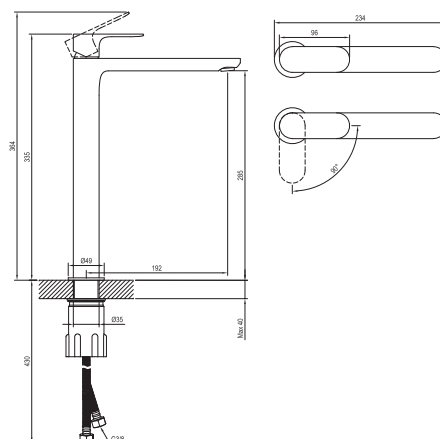

Order No.	Type	Design	Flow rate	Size of packaging (cm)	Gross weight (kg)
X070419	EL 015.01CR Washbasin faucet BeCool 335 mm, w/o pop-up waste	Chrome	5	41,3x23x7,4	2.17
X070420	EL 015.11WV Washbasin faucet BeCool 335 mm, w/o pop-up waste	White Velvet	5	41,3x23x7,4	2.17
X070421	EL 015.21BLM Washbasin faucet BeCool 335 mm, w/o pop-up waste	Black Matt	5	41,3x23x7,4	2.17
X070422	EL 015.21GB Washbasin faucet BeCool 335 mm, w/o pop-up waste	Graphite Brushed	5	41,3x23x7,4	2.17
X070423	EL 015.61RGB Washbasin faucet BeCool 335 mm, w/o pop-up waste	Rose Gold Brushed	5	41,3x23x7,4	2.17

Flow rate is given in l/min at a pressure of 0.3 MPa. Products are delivered within 14 days as standard.