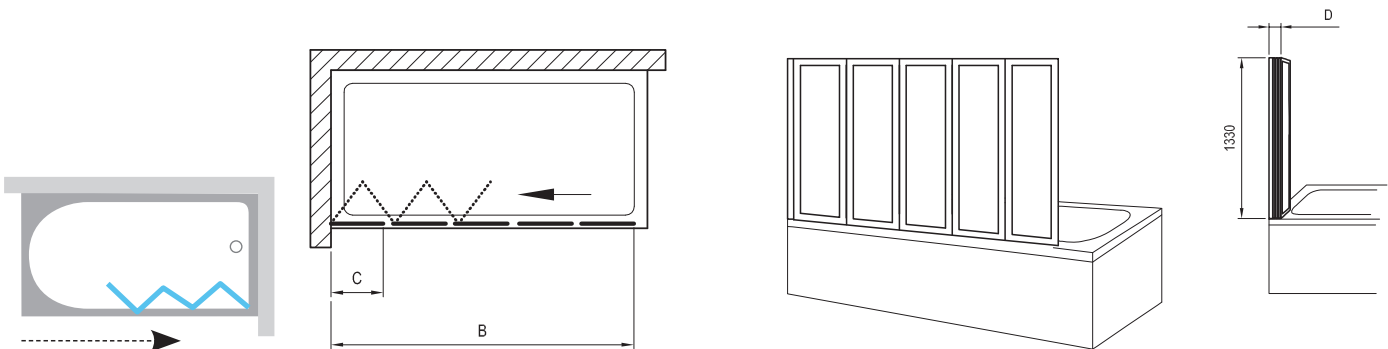

Design

Standard panelling

Atypical panelling

Height
1330 mm

Order No.	Type	Frame	Panelling	Dimensions (mm)			Size of packaging (cm)	Gross weight (kg)
				„B”	„C”	„D”		
794E010041	VS5	white	rain	1135	260	105	28x9x136	8.93

Products are delivered within 14 days as standard.