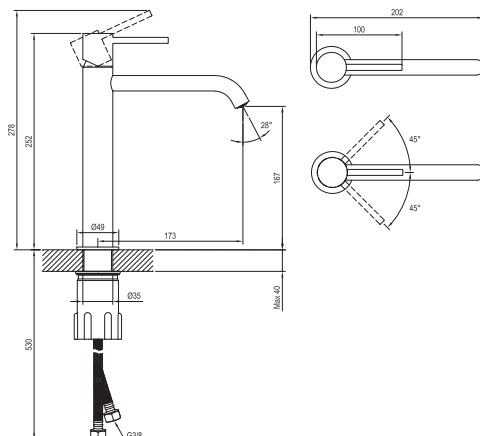

Order No.	Type	Design	Flow rate	Size of packaging (cm)	Gross weight (kg)
X070389	ES 014.00CR Washbasin faucet 250 mm, w/o pop-up waste	Chrome	5	41,3x23x7,4	1.38
X070390	ES 014.10WV Washbasin faucet 250 mm, w/o pop-up waste	White Velvet	5	41,3x23x7,4	1.38
X070392	ES 014.20BLM Washbasin faucet 250 mm, w/o pop-up waste	Black Matt	5	41,3x23x7,4	1.38
X070391	ES 014.20GB Washbasin faucet 250 mm, w/o pop-up waste	Graphite Brushed	5	41,3x23x7,4	1.38
X070393	ES 014.60RGB Washbasin faucet 250 mm, w/o pop-up waste	Rose Gold Brushed	5	41,3x23x7,4	1.38