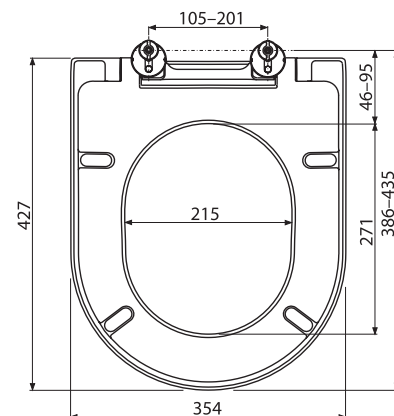

Order No.	Type	Dimensions (mm)	Size of packaging (cm)	Gross weight (kg)
<b>X01550</b>	Toilet seat Uni Chrome Slim, white	358x453x51	47,5x38x8,5	3.03

Order No.	Type	Dimensions (mm)	Size of packaging (cm)	Gross weight (kg)
<b>X01549</b>	Toilet seat Uni Chrome, white	354x427x50	43,5x35,5x5,3	2.38