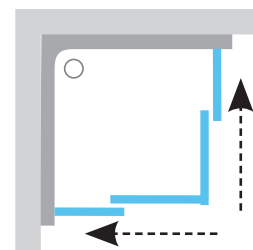

BLSRV2 Corner sliding four-piece shower enclosure