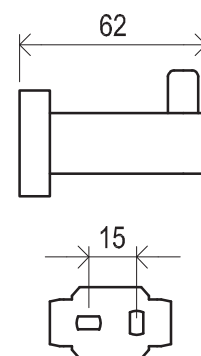

WARRANTY ON BATHROOM ACCESSORIES

RAVAK CLEANER CHROME

METAL DESIGN

CONCEPTS

Chrome

Order No.	Type	Design	Size of packaging (cm)	Gross weight (kg)
X07P320	CR 110.00CR Single hook	chrome	7x5,5x8	0.22