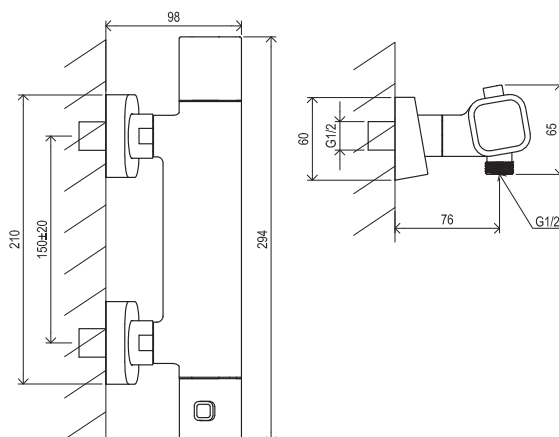

Order No.	Type	Design	Flow rate	Size of packaging (cm)	Gross weight (kg)
X070102	TD 033.00CR Thermostatic shower faucet, w/o set	chrome	22	34x18x6,5	2.71

Flow rate values: TD 022 bathtub/hand shower
Flow rate is given in l/min at a pressure of 0.3 MPa. Products are delivered within 14 days as standard.