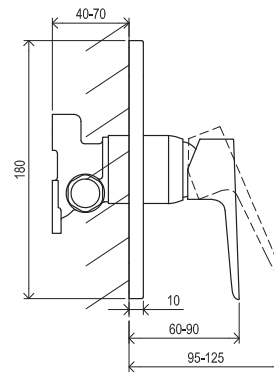

Order No.	Type	Design	Flow rate	Size of packaging (cm)	Gross weight (kg)
X070089	CL 066.00CR.O1.RB070 Concealed faucet, 1-way w/o body	chrome	20	21,5x18,5x10	1.51
X070052	RB 070.50 R-box for 065.00, 066.00	-		16x12x12	1.19

Flow rate values: CL 065 top/bottom outlet
Flow rate is given in l/min at a pressure of 0.3 MPa. Products are delivered within 14 days as standard.