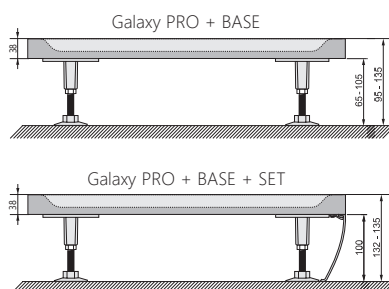

Gigant Pro Chrome

Order No.	Type	Size of packaging (cm)	Gross weight (kg)
XA04A401010	Shower tray GIGANT PRO CHROME 100x80	84x6x105	34.6
XA04A701010	Shower tray GIGANT PRO CHROME 100x90	94x6x105	39.7
XA04D401010	Shower tray GIGANT PRO CHROME 110x80	84x6x115	39.7
XA04G401010	Shower tray GIGANT PRO CHROME 120x80	84x6x125	43
XA04G701010	Shower tray GIGANT PRO CHROME 120x90	94x6x125	47.5
XA83AL01010	Panel GIGANT PRO 100x80 SET L	4x64x11	1.22
XA83AP01010	Panel GIGANT PRO 100x80 SET R	4x64x11	1.22
XA83DL01010	Panel GIGANT PRO 110x80 SET L	4x72x11	1.3
XA83DP01010	Panel GIGANT PRO 110x80 SET R	4x72x11	1.3
XA83GL01010	Panel GIGANT PRO 120x80 SET L	4x76x11	1.36
XA83GP01010	Panel GIGANT PRO 120x80 SET R	4x76x11	1.36
XA83GL71010	Panel GIGANT PRO 120x90 SET L	4x75x11	1.43
XA83GP71010	Panel GIGANT PRO 120x90 SET R	4x75x11	1.43
XB2J000000N	Base GALAXY PRO	15x8x8	0.64
A000000004	Universal mounting kit for shower trays	8x5x125	0.66

Material: cast mixture of dolomite and resin
Production process: casting