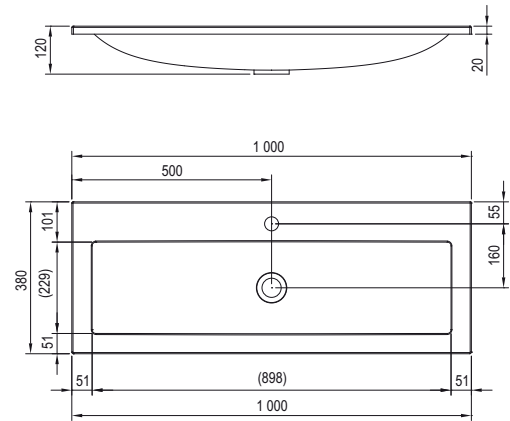

Order No.	Type	Dimensions (mm)	Size of packaging (cm)	Gross weight (kg)
XJJ01110000	Washbasin Clear 1000 with holes	1000x380x120	102x14x40	10.8
X01439	Washbasin waste plug fixed, chrome	Ø 68x104-119	7,5x7,5x14,5	0.31
X01695	Washbasin waste plug fixed ceramic, white	Ø 67x99	7,5x7,5x14,5	0.27
X01762	Washbasin waste plug fixed, black	Ø 68x104-119	7,5x7,5x14,5	0.36
X01371	Washbasin waste trap, chrome	Ø 50x140-240x360	15x7x36	0.77
X01747	Washbasin waste trap, black	Ø 50x140-240x360	15x7x36	0.88
X01612	Washbasin waste trap furniture	Ø 70x170-240x210-510	20x9x40	0.29