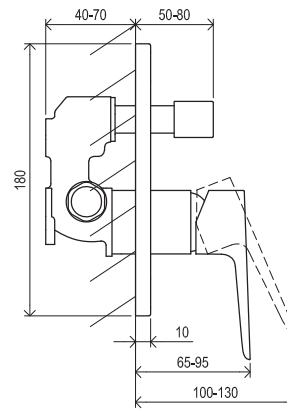

Order No.	Type	Design	Flow rate	Size of packaging (cm)	Gross weight (kg)
X070088	CL 065.00CR.O2.RB070 Concealed faucet, automat, 2-way w/o body	chrome	20/20	21,5x18,5x10	1.83
X070052	RB 070.50 R-box for 065.00, 066.00	-		16x12x12	1.19