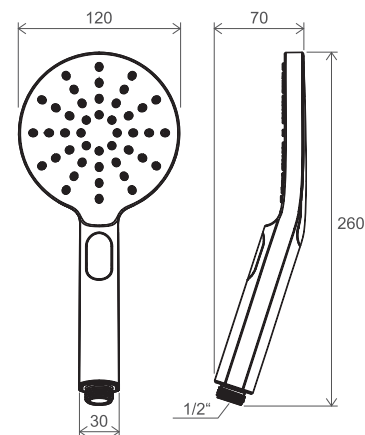

Order No.	Type	Design	Flow rate	Size of packaging (cm)	Gross weight (kg)
X07P233	956.00CR Hand shower Flat Mist, 3 functions, 120 mm	chrome	10/5/11	13x6x28	0.31

Flow rate values: 961 Jet/Rain/Rain+Jet
Flow rate values: 956 Rain/Mist/Rain+Mist
Flow rate is given in l/min at a pressure of 0.3 MPa. Products are delivered within 14 days as standard.