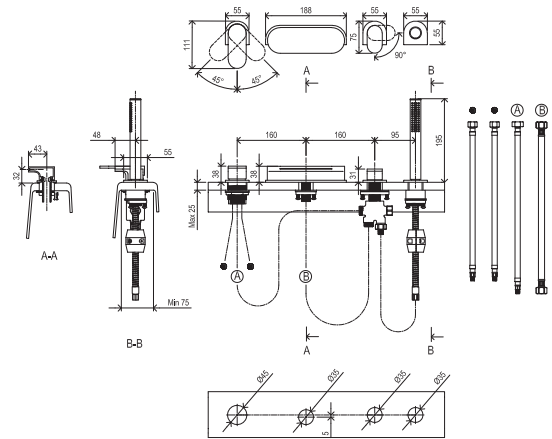

5

5-YEAR WARRANTY ON FAUCETS

RAVAK CLEANER CHROME

EASYTWIST

EASYCLEAN

Pillar bathtub faucets

Order No.	Type	Design	Flow rate	Size of packaging (cm)	Gross weight (kg)
X070073	CR 025.00CR Bathtub edge faucet 4-hole, waterfall, with set	chrome	16/11	45x28x12	4.52