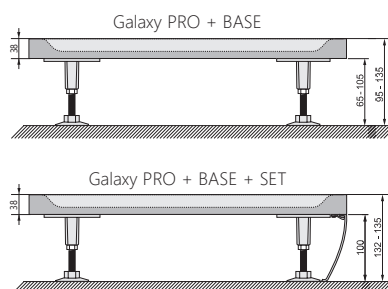

Perseus Pro

Order No.	Type	Size of packaging (cm)	Gross weight (kg)
XA034401010	Shower tray PERSEUS PRO 80	85x6x85	30
XA037701010	Shower tray PERSEUS PRO 90	94x6x94	38,2
XA03AA01010	Shower tray PERSEUS PRO 100	105x6x105	48
XA834001010	Panel PERSEUS PRO 80 SET	4x39x11	1.1
XA837001010	Panel PERSEUS PRO 90 SET	4x44x11	1.22
XA83A001010	Panel PERSEUS PRO 100 SET	4x50x11	1.36
XB2J000000N	Base GALAXY PRO	15x8x8	0.64
A000000004	Universal mounting kit for shower trays	8x5x125	0.66

Material: cast mixture of dolomite and resin
Production process: casting

Products are delivered within 14 days as standard.