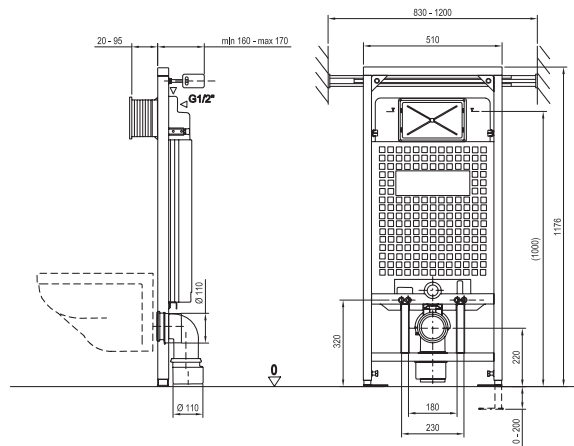

Order No.	Type	Dimensions (mm)	Size of packaging (cm)	Gross weight (kg)
X01703	WC module G II/1120 for building into plasterboard	510x1176x180-265	52x14,5x113	13,85