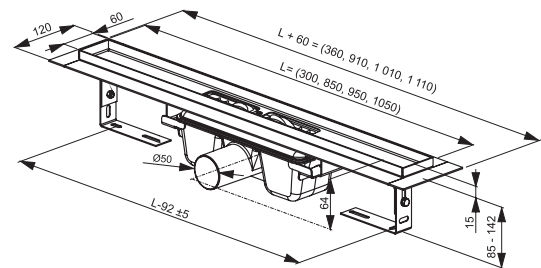

Order No.	Type	Size of packaging (cm)	Gross weight (kg)
X01623	OZ RAVAK 10° 750, stainless	82x13,5x17	4.04
X01576	OZ RAVAK 10° 850, stainless	92x17x13	3.9