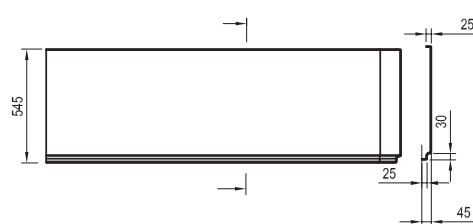

1801
2051

VOLUME

25 kg
28 kg

WEIGHT

CONCEPTS

L/R

L/R OPTION

10

10-YEAR
WARRANTY

10°

Bathtub colour

WHITE

Panel colour

WHITE

Order No.	BATHTUB	Dimensions (mm)	Size of packaging (cm)	Gross weight (kg)
C831000000	Bathtub 10° 160x95 L	1600x950x440	165x97x50	24.85
C841000000	Bathtub 10° 160x95 R	1600x950x440	165x97x50	24.85
C811000000	Bathtub 10° 170x100 L	1700x1000x440	175x97x50	27.54
C821000000	Bathtub 10° 170x100 R	1700x1000x440	175x97x50	27.54

Order No.	PANELS AND SUPPORTS	Dimensions (mm)	Size of packaging (cm)	Gross weight (kg)
CY81000000	Support for bathtub 10°, Chrome 160/170x105	---	88x11x5	4.22
CZ83100A00	Panel 10° 160 L	162x97x56	162x97x56	6.28
CZ84100A00	Panel 10° 160 R	162x97x56	162x97x56	6.28
CZ81100A00	Panel 10° 170 L	172x107x56	172x107x56	6.47
CZ82100A00	Panel 10° 170 R	172x107x56	172x107x56	6.47
B28100000N	Panelkit 10°, BeHappy II, Chrome 160/170x105	---	72x11x5	1.45

Order No.	RECOMMENDED PRODUCTS	Dimensions (mm)	Size of packaging (cm)	Gross weight (kg)
X01377	Bathtub waste set 570 C-C R/R, chrome	---	14x8x38	0.72
X01305	Bathtub waste set 570 B R/R, chrome	---	14x8x38	0.83
7QLA0C03Z1	10CVS2 - 100 L	1000	98x6x153	26.9
7QRA0C03Z1	10CVS2 - 100 R	1000	98x6x153	26.9

95 / 100 cm
160 / 170 cm

L

R

Warranty: 10 years – The warranty is contingent on the buyer using original RAVAK supports (legs) intended for the given type of bathtub in accordance with the assembly manual! Products are delivered within 14 days as standard.