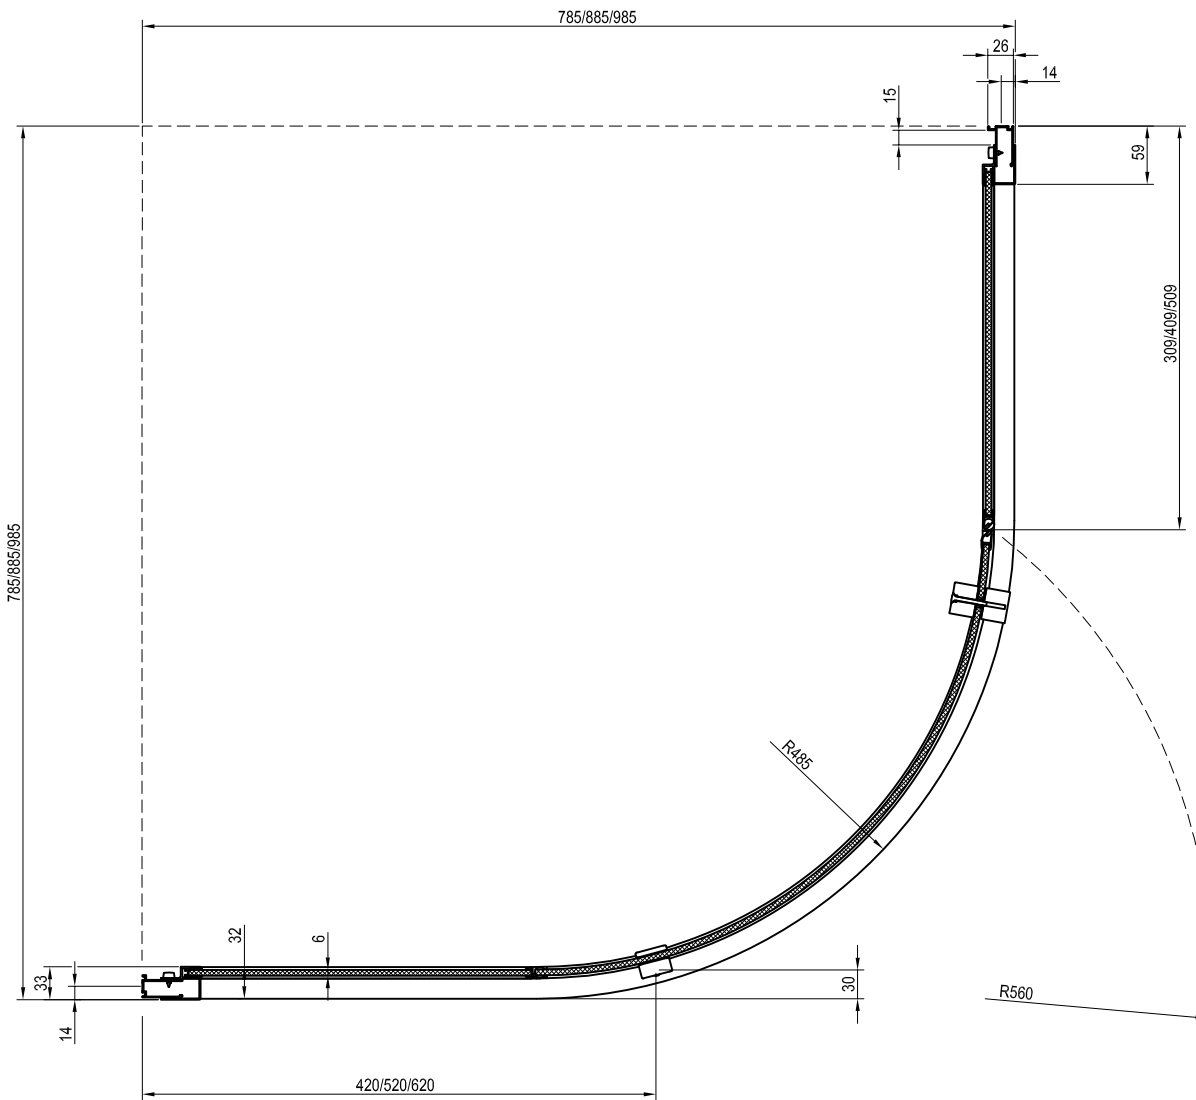

NSKK3 Structural preparation

Type	Mounting onto a tray * Recommended shower tray size (mm)	Floor mounting ** Recommended size of inclined area (mm)
NSKK3 - 80	800 x 800, R 500	In accordance with technical drawings
NSKK3 - 90	900 x 900, R 500	In accordance with technical drawings
NSKK3 - 100	1000 x 1000, R 500	In accordance with technical drawings

* The values listed in the table assume the tray is mounted in accordance with the RAVAK assembly manual

** The values in the table apply to the inside edge of the glass.