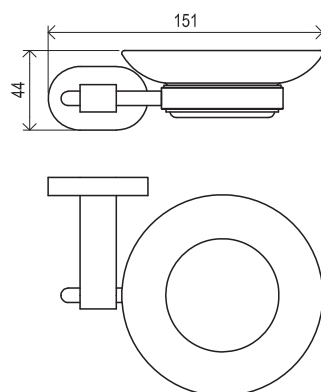

Order No.	Type	Design	Size of packaging (cm)	Gross weight (kg)
X07P187	CR 200.00CR Soap holder (glass)	chrome	15x13x9	0.58