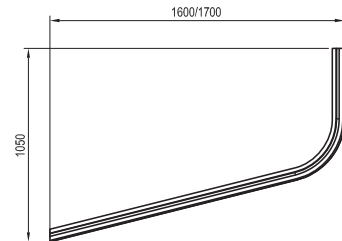

1951
2251

VOLUME

25 kg
27 kg

WEIGHT

CONCEPTS

L/R

L/R OPTION

10

10-YEAR
WARRANTY

Chrome

Bathtub colour

WHITE

Panel colour

WHITE

Order No.	BATHTUB	Dimensions (mm)	Size of packaging (cm)	Gross weight (kg)
CA51000000	Bathtub CHROME 160x105 L	1600x1050x440	165x107x48	22.6
CA61000000	Bathtub CHROME 160x105 R	1600x1050x440	165x107x48	22.6
CA31000000	Bathtub CHROME 170x105 L	1700x1050x440	175x107x48	27
CA41000000	Bathtub CHROME 170x105 R	1700x1050x440	175x107x48	27

Order No.	PANELS AND SUPPORTS	Dimensions (mm)	Size of packaging (cm)	Gross weight (kg)
CY81000000	Support for bathtub 10°, Chrome 160/170x105	---	88x11x5	4.22
CZA5100A00	Panel CHROME 160x105 L	162x107x55	162x107x55	6.16
CZA6100A00	Panel CHROME 160x105 R	162x107x55	162x107x55	6.16
CZA3100A00	Panel CHROME 170x105 L	172x107x55	172x107x55	6.53
CZA4100A00	Panel CHROME 170x105 R	172x107x55	172x107x55	6.38
B28100000N	Panelkit 10°, BeHappy II, Chrome 160/170x105	---	72x11x5	1.45

Order No.	RECOMMENDED PRODUCTS	Dimensions (mm)	Size of packaging (cm)	Gross weight (kg)
X01377	Bathtub waste set 570 C-C R/R, chrome	---	14x8x38	0.72
X01305	Bathtub waste set 570 B R/R, chrome	---	14x8x38	0.83
7QLA0C03Z1	10CVS2 - 100 L	1000	98x6x153	26.9
7QRA0C03Z1	10CVS2 - 100 R	1000	98x6x153	26.9

160 / 170 cm
105 cm

Warranty: 10 years – The warranty is contingent on the buyer using original RAVAK supports (legs) intended for the given type of bathtub in accordance with the assembly manual! Products are delivered within 14 days as standard.