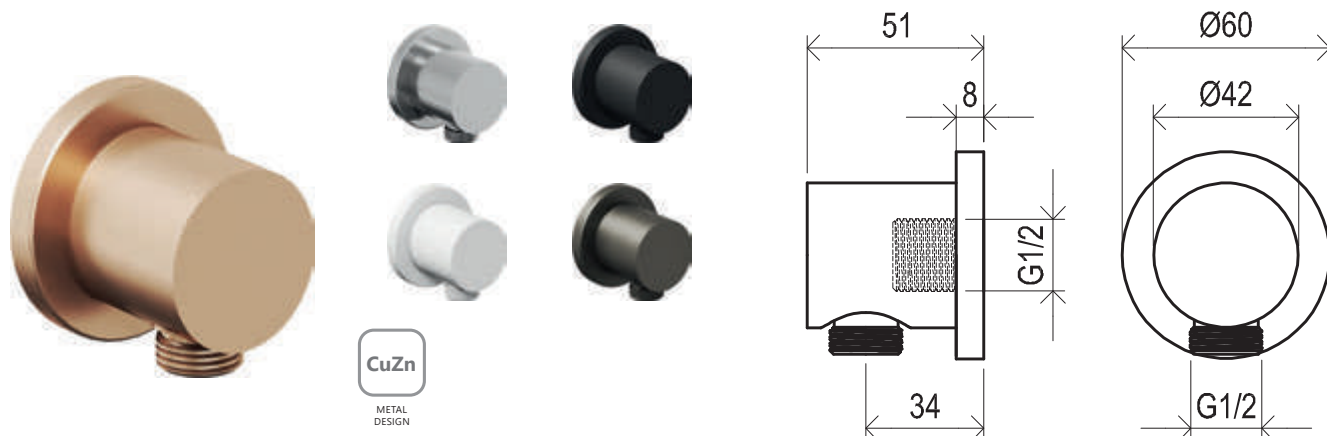

Order No.	Type	Design	Size of packaging (cm)	Gross weight (kg)
X07P004	701.00CR Wall-mounted shower outlet, brass	chrome	8x5,5x7	0.41
X07P685	701.11WV Wall-mounted shower outlet, brass	White Velvet	8x5,5x7	0.41
X07P673	701.21BLM Wall-mounted shower outlet, brass	Black Matt	8x5,5x7	0.41
X07P697	701.21GB Wall-mounted shower outlet, brass	Graphite Brushed	8x5,5x7	0.41
X07P709	701.61RGB Wall-mounted shower outlet, brass	Rose Gold Brushed	8x5,5x7	0.41