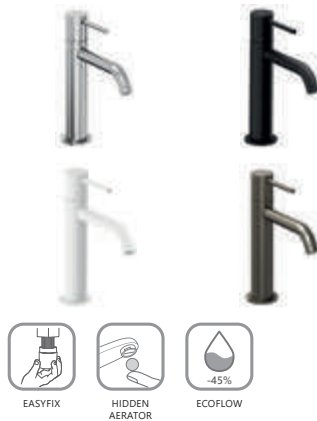

Shower accessories → 562

Waste traps / Waste plugs → 404

Extras → 582

Solitaire washbasins → 366

Detergents → 601

5

5-YEAR  
WARRANTY  
ON FAUCETS

**Espirit**