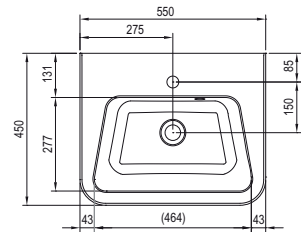

Faucets → 512

Extras → 582

Furniture → 442

Detergents → 601

5-YEAR WARRANTY

CONCEPTS

10°

Order No.	Type	Dimensions (mm)	Size of packaging (cm)	Gross weight (kg)
<b>XJI01155000</b>	Washbasin 10° 550 with holes	550x450x169	57x19x47	15.7
<b>XJI01165000</b>	Washbasin 10° 650 with holes	650x450x169	67x19x50	20
<b>X01437</b>	Washbasin waste plug Click-Clack low, chrome	Ø 62x77-92	7x7x11	0.27
<b>X01373</b>	Washbasin waste plug Click-Clack, chrome	Ø 62x104-119	7,5x7,5x14,5	0.35
<b>X01748</b>	Washbasin waste plug Click-Clack, black	Ø 62x104-119	7,5x7,5x14,5	0.35
<b>X01612</b>	Washbasin waste trap furniture	Ø 70x170-240x210-510	20x9x40	0.29
<b>X01371</b>	Washbasin waste trap, chrome	Ø 50x140-240x360	15x7x36	0.77
<b>X01747</b>	Washbasin waste trap, black	Ø 50x140-240x360	15x7x36	0.88