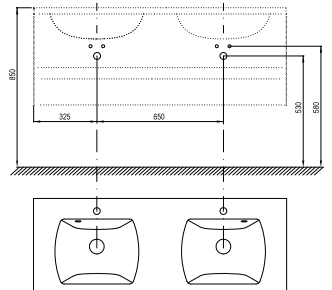

Order No.	Type	Dimensions (mm)	Size of packaging (cm)	Gross weight (kg)
X000001482	SD Classic II 1300, white/white	1300x450x470	134x53x51	46
X000001483	SD Classic II 1300, white/gray	1300x450x470	134x53x51	46