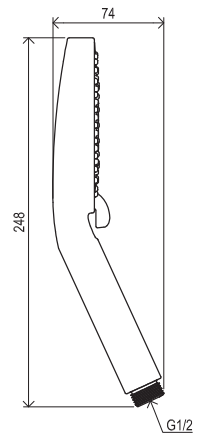

Order No.	Type	Design	Flow rate	Size of packaging (cm)	Gross weight (kg)
X07P009	953.00CR Hand shower Flat M, 3 functions, 118 mm	chrome	16/18/18	26x12,5x6	0.35