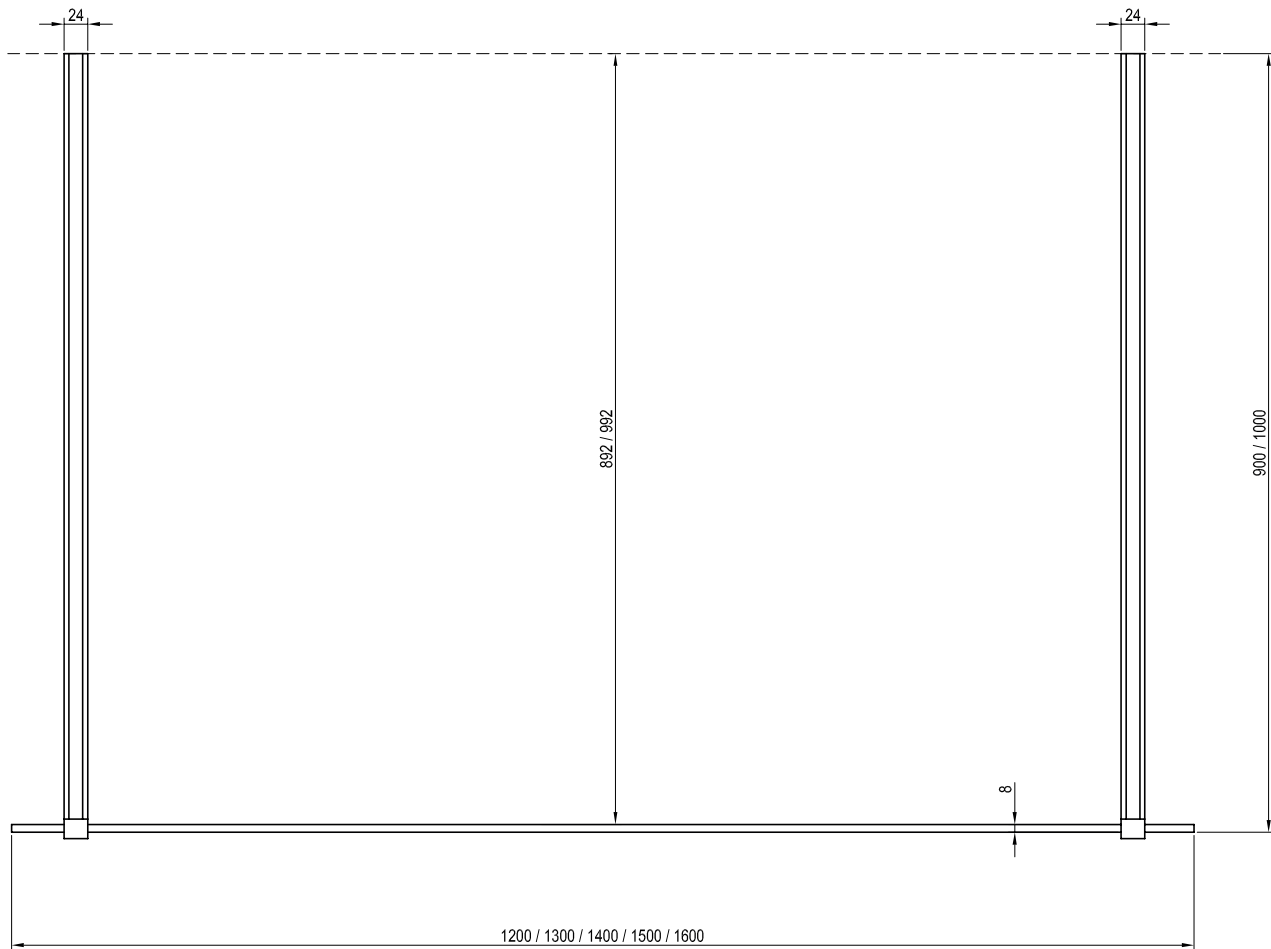

Walk-In Free

Structural preparation

Type	Mounting onto a tray * Recommended shower tray size (mm)	Floor mounting ** Recommended size of inclined area (mm)
Walk In Free - 120		In accordance with technical drawings
Walk In Free - 130	-	In accordance with technical drawings
Walk In Free - 140	-	In accordance with technical drawings
Walk In Free - 150	-	In accordance with technical drawings
Walk In Free - 160	-	In accordance with technical drawings

* The values listed in the table assume the tray is mounted in accordance with the RAVAK assembly manual

** The values in the table apply to the inside edge of the glass.