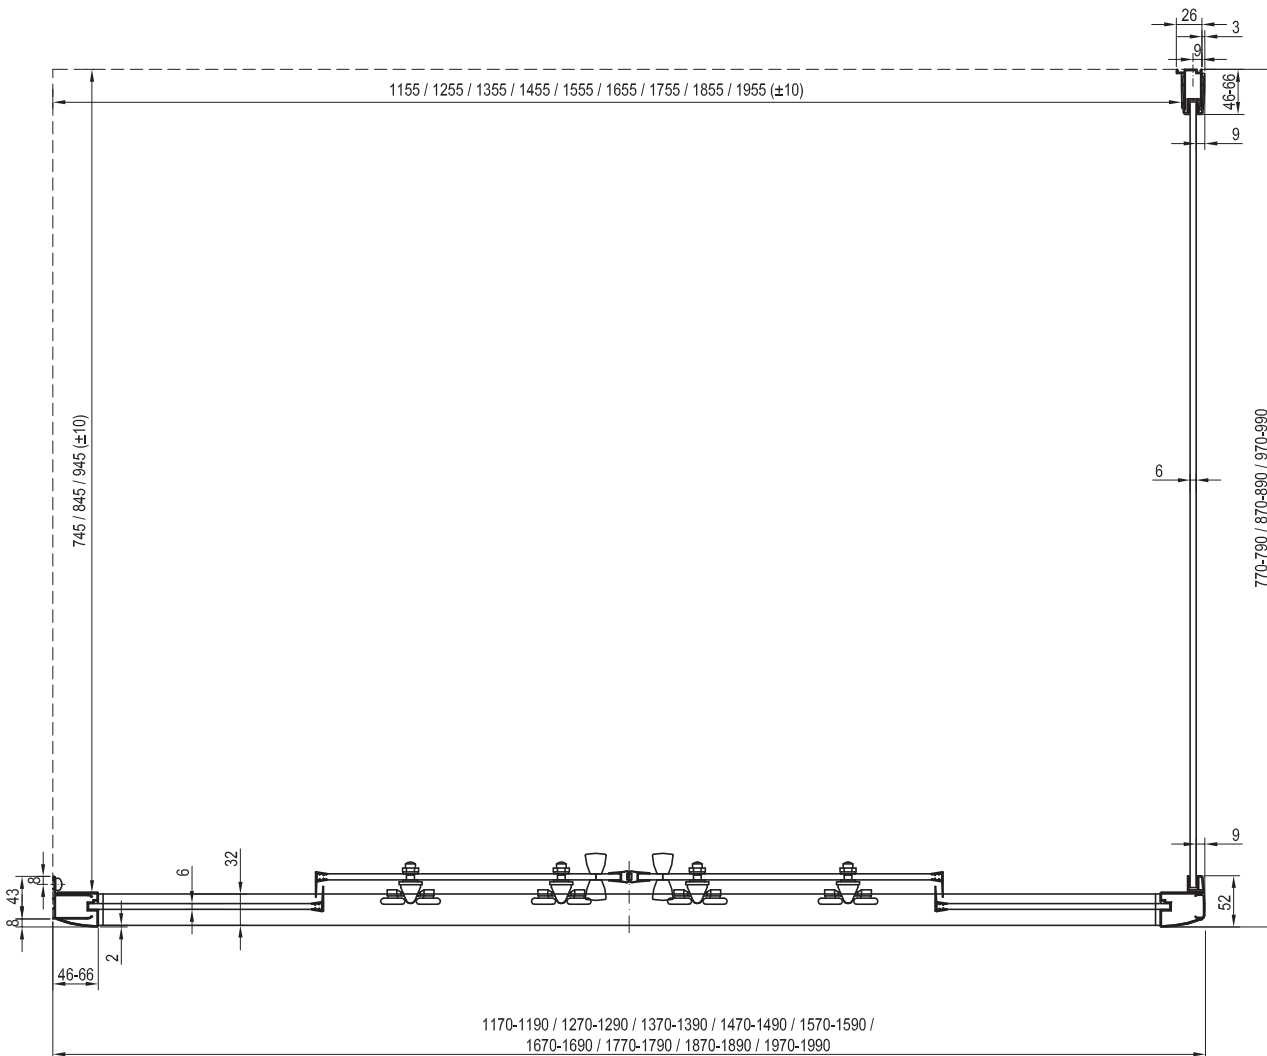

BLDP4 + BLPS Structural preparation

Type	Mounting onto a tray * Recommended shower tray size (mm)	Floor mounting ** Recommended size of inclined area (mm)
BLDP4 120 + BLPS - 80	1200 x 800	1155 x 745
BLDP4 120 + BLPS - 90	1200 x 900	1155 x 845
Other combinations	-	In accordance with technical drawings

* The values listed in the table assume the tray is mounted in accordance with the RAVAK assembly manual

** The values in the table apply to the inside edge of the glass.