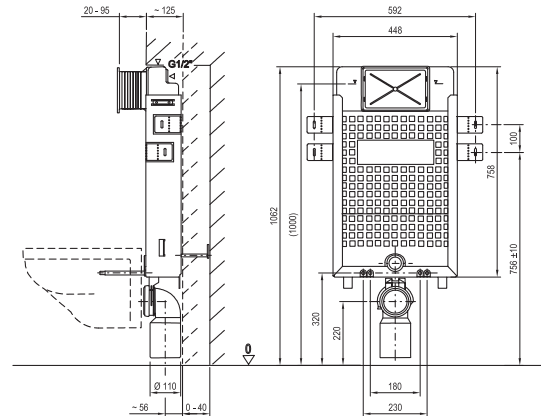

Uni Chrome toilet

Order No.	Type	Dimensions (mm)	Size of packaging (cm)	Gross weight (kg)
X01702	WC module W II/1000 for building into solid walls	448x1062x145-220	47,5x14x104,5	9,95