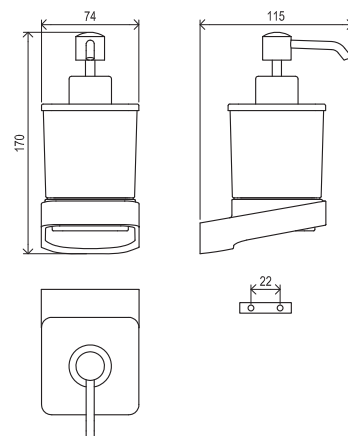

Order No.	Type	Design	Size of packaging (cm)	Gross weight (kg)
X07P323	TD 231.00CR Soap dispenser	chrome	19x15x8	1.01
X07P559	TD 231.20BL Soap dispenser	black	19x15x8	1.01