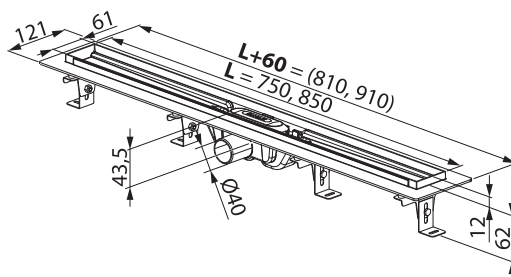

WARŃNĄTY
ON PLASTIC
SHOWER
CHANNELS

Order No.	Type	Size of packaging (cm)	Gross weight (kg)
X01433	OZP RAVAK Zebra 750, plastic	82x17x13	2
X01434	OZP RAVAK Zebra 850, plastic	92x17x13	1.9