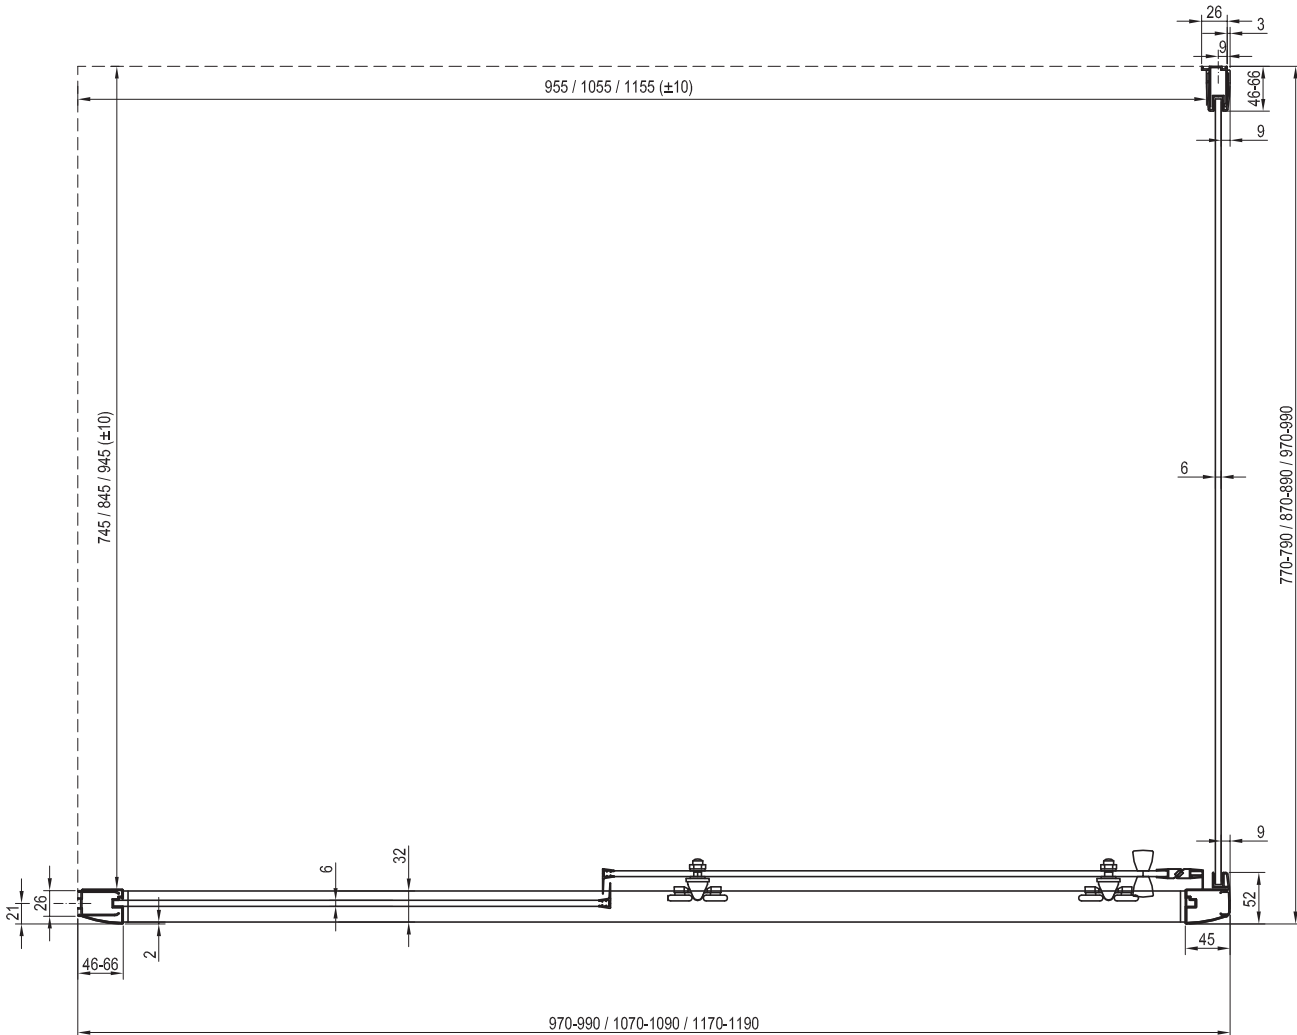

BLDP2 + BLPS Structural preparation

Type	Mounting onto a tray * Recommended shower tray size (mm)	Floor mounting ** Recommended size of inclined area (mm)
BLDP2 100 + BLPS - 80	1000 x 800	955 x 745
BLDP2 100 + BLPS - 100	1000 x 1000	955 x 945
BLDP2 110 + BLPS - 80	1100 x 800	1055 x 745
BLDP2 120 + BLPS - 80	1200 x 800	1155 x 745
BLDP2 120 + BLPS - 90	1200 x 900	1155 x 845
Other combinations	-	In accordance with technical drawings

* The values listed in the table assume the tray is mounted in accordance with the RAVAK assembly manual

** The values in the table apply to the inside edge of the glass.