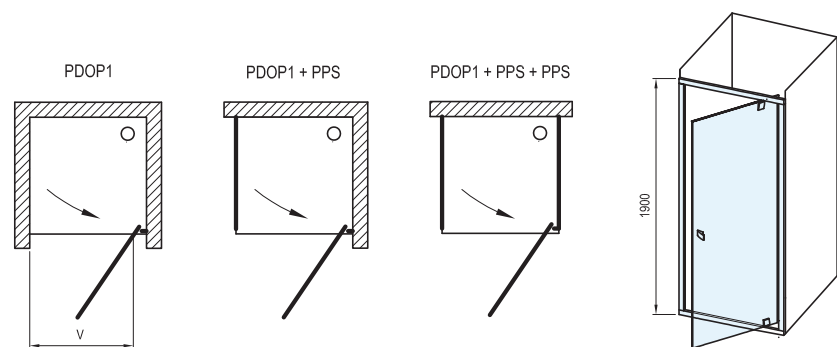

Assemble a product exactly as you need – online, with a visual preview in a bathroom at <https://atypical.ravak.com>
Delivery time of atypical products is 6-8 weeks.