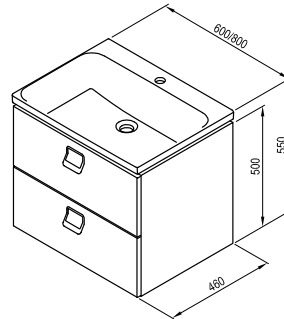

5

5-YEAR
WARRANTY

ANTI-
MOISTURE
FINISH

Design

White gloss

Comfort

Order No.	Type	Dimensions (mm)	Size of packaging (cm)	Gross weight (kg)
X000001377	SD Comfort 600, white/white	600x460x500	64,1x56,1x50,5	27
X000001378	SD Comfort 800, white/white	800x460x500	84,1x56,1x50,5	31
X000001385	Handle Comfort, chrome	82x30x69	10x2,5x9	0.19
XJX01260001	Washbasin Comfort 600 ceramic, white	600x460x160	64x50x16	14.68
XJX01280001	Washbasin Comfort 800 ceramic, white	800x460x160	84x50x16	16.7
X01723	Washbasin waste trap with fixed waste	Ø 70x155-243x245	25,2x18x10	0.56