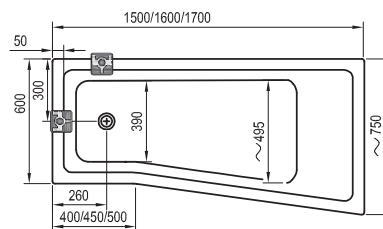

BeHappy II

Bathtub colour

WHITE

Panel colour

WHITE

Order No.	BATHTUB	Dimensions (mm)	Size of packaging (cm)	Gross weight (kg)
C981000000	Bathtub BE HAPPY II 150x75 L	1500x750x435	155x77x48	20.8
C991000000	Bathtub BE HAPPY II 150x75 R	1500x750x435	155x77x48	20.8
C961000000	Bathtub BE HAPPY II 160x75 L	1600x750x435	165x77x48	21.35
C971000000	Bathtub BE HAPPY II 160x75 R	1600x750x435	165x77x48	21.35
C941000000	Bathtub BE HAPPY II 170x75 L	1700x750x435	175x77x48	21.4
C951000000	Bathtub BE HAPPY II 170x75 R	1700x750x435	175x77x48	21.4

Order No.	PANELS AND SUPPORTS	Dimensions (mm)	Size of packaging (cm)	Gross weight (kg)
CY94000000	Support for bathtub BE HAPPY II	---	66x11x5	3.6
CZ98100A00	Panel BE HAPPY II 150 L	1500x750x535	152x77x56	4.43
CZ99100A00	Panel BE HAPPY II 150 R	1500x750x535	152x77x56	4.22
CZ96100A00	Panel BE HAPPY II 160 L	1600x750x535	162x77x56	4.73
CZ97100A00	Panel BE HAPPY II 160 R	1600x750x535	162x77x56	4.73
CZ94100A00	Panel BE HAPPY II 170 L	1700x750x535	172x77x56	4.9
CZ95100A00	Panel BE HAPPY II 170 R	1700x750x535	172x77x56	4.9
B28100000N	Panelkit 10°, BeHappy II, Chrome 160/170x105	---	72x11x5	1.45

Order No.	RECOMMENDED PRODUCTS	Dimensions (mm)	Size of packaging (cm)	Gross weight (kg)
X01377	Bathtub waste set 570 C-C R/R, chrome	---	14x8x38	0.72
795P0100Z1	VS3 - 100	---	37x5x142	14.14
795P0U00Z1	VS3 - 100	---	37x5x142	14.14
795S0100Z1	VS3 - 115	---	42x5x142	15.95

150 / 160 / 170 cm
75 cm

Warranty: 10 years – The warranty is contingent on the buyer using original RAVAK supports (legs) intended for the given type of bathtub in accordance with the assembly manual! Products are delivered within 14 days as standard.