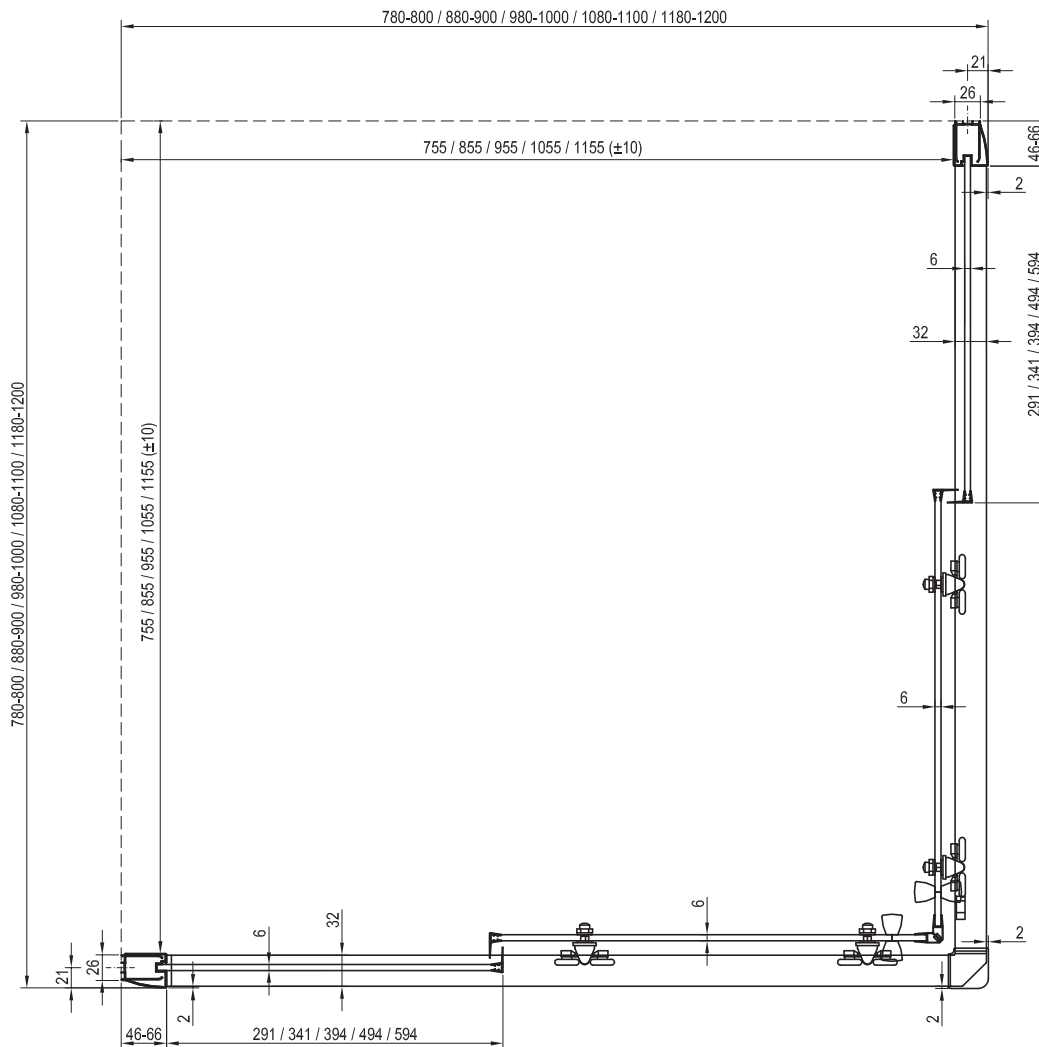

BLRV2K+BLRV2K Structural preparation

Type	Mounting onto a tray* Recommended shower tray size (mm)	Floor mounting** Recommended size of inclined area (mm)
BLRV2K - 80 + BLRV2K - 80	800 x 800	755 x 755
BLRV2K - 90 + BLRV2K - 90	900 x 900	855 x 855
BLRV2K - 100 + BLRV2K - 100	1000 x 1000	955 x 955
BLRV2K - 100 + BLRV2K - 80	1000 x 800	955 x 755
BLRV2K - 110 + BLRV2K - 80	1100 x 800	1055 x 755
BLRV2K - 120 + BLRV2K - 80	1200 x 800	1155 x 755
BLRV2K - 120 + BLRV2K - 90	1200 x 900	1155 x 855
Other combinations	-	In accordance with technical drawings

* The values listed in the table assume the tray is mounted in accordance with the RAVAK assembly manual

** The values in the table apply to the inside edge of the glass.