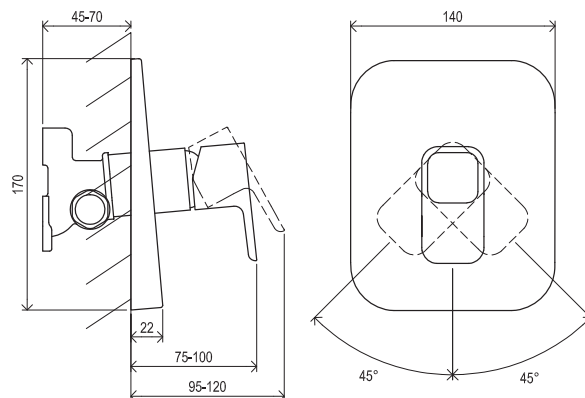

5

5-YEAR WARRANTY ON FAUCETS

SOFT MOVE

RAVAK CLEANER CHROME

CONCEPTS

10°

Order No.	Type	Design	Flow rate	Size of packaging (cm)	Gross weight (kg)
X070071	TD 066.00CR.O1.RB070 Concealed faucet, 1-way w/o body	chrome	22	21,5x18,5x10	1.59
X070052	RB 070.50 R-box for 065.00, 066.00	-		16x12x12	1.19