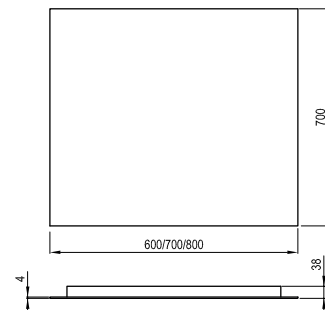

Order No.	Type	Dimensions (mm)	Size of packaging (cm)	Gross weight (kg)
X000001562	Mirror OBLONG I 600x700 with lighting	600x700x38	66x6x76	9.8
X000001563	Mirror OBLONG I 700x700 with lighting	700x700x38	76x6x76	11.2
X000001564	Mirror OBLONG I 800x700 with lighting	800x700x38	86x6x76	12.5