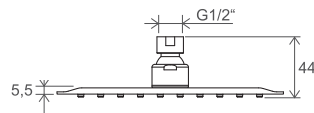

# Showers and accessories

EASYSKIN

Order No.	Type	Design	Flow rate	Size of packaging (cm)	Gross weight (kg)
<b>X07P016</b>	982.00CR Head shower Chrome square, 300 mm	chrome	11	36x35x7	2
<b>X07P334</b>	982.01CR Head shower Chrome square, 200 mm	chrome	11	26x25x7	0.94
<b>X07P666</b>	982.02CR Head shower Chrome square, 400 mm	chrome	10	42,5x40,6x7,3	2.9