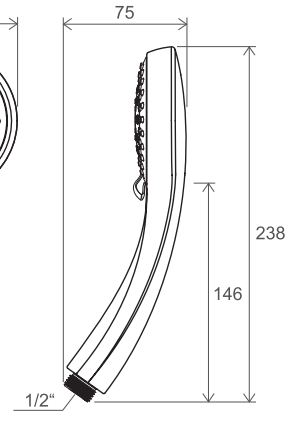

Order No.	Type	Design	Flow rate	Size of packaging (cm)	Gross weight (kg)
X07P008	952.00CR Hand shower round, 5 functions	chrome	12/16/16/14/14	23x12,5x6	0.35

Flow rate values: 953 Jet/Rain/Soft Flow rate values: 952 Jet/Soft/Stream/Soft+Stream/Soft+Jet
Flow rate is given in l/min at a pressure of 0.3 MPa. Products are delivered within 14 days as standard.