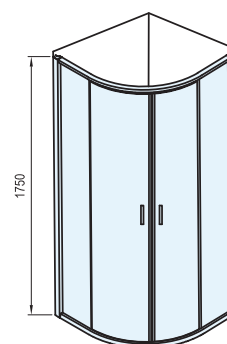

5-YEAR WARRANTY

GLASS THICKNESS

TILTING GLASS

GLASS PROTECTION ANTICALC

Blix BLCP4 Sabina

Design

BRIGHT ALU SATIN WHITE

Standard panelling

TRANSPARENT GRAPE

Height
1750 mm

Order No.	Type	Frame	Panelling	Product dimensions (mm)	„V“ entrance (mm)	Size of packaging (cm)	Gross weight (kg)
3B240140Z1	BLCp4 - 80 Sabina	white	transparent	780-800x780-800	490	48x20x184	42.71
3B240140ZG	BLCp4 - 80 Sabina	white	grape	780-800x780-800	490	48x20x184	42.71
3B240C40Z1	BLCp4 - 80 Sabina	bright alu	transparent	780-800x780-800	490	48x20x184	42.71
3B240C40ZG	BLCp4 - 80 Sabina	bright alu	grape	780-800x780-800	490	48x20x184	42.71
3B240U40Z1	BLCp4 - 80 Sabina	satin	transparent	780-800x780-800	490	48x20x184	42.71
3B240U40ZG	BLCp4 - 80 Sabina	satin	grape	780-800x780-800	490	48x20x184	42.71
3B270140Z1	BLCp4 - 90 Sabina	white	transparent	880-900x880-900	565	47x20x184	48.76
3B270140ZG	BLCp4 - 90 Sabina	white	grape	880-900x880-900	565	47x20x184	48.76
3B270C40Z1	BLCp4 - 90 Sabina	bright alu	transparent	880-900x880-900	565	47x20x184	48.76
3B270C40ZG	BLCp4 - 90 Sabina	bright alu	grape	880-900x880-900	565	47x20x184	48.76
3B270U40Z1	BLCp4 - 90 Sabina	satin	transparent	880-900x880-900	565	47x20x184	48.76
3B270U40ZG	BLCp4 - 90 Sabina	satin	grape	880-900x880-900	565	47x20x184	48.76

Products are delivered within 14 days as standard.