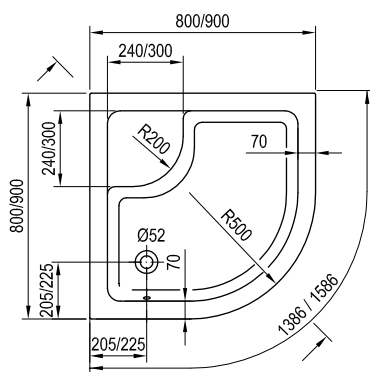

SHOWER TRAY DEPTH

SHOWER TRAY HEIGHT

WASTE TRAP DIAMETER

ANTIBAC®

Sabina

Order No.	Type	Size of packaging (cm)	Gross weight (kg)
A214001020	Shower tray SABINA 80 LA	81x30x81	14.75
A217001020	Shower tray SABINA 90 LA	91x30x91	16.79
B2C0000002	Base SABINA 80	67x11x5	3.4
B2C0000001	Base SABINA 90	77x11x5	3.41
A914001020	Panel SABINA 80	4x21x39	2.47
A917001020	Panel SABINA 90	4x21x39	2.63
B2E000001N	Panelkit SABINA 80	5x11x29	0.84
B2E000000N	Panelkit SABINA 90	5x11x39	0.84
A00000004	Universal mounting kit for shower trays	8x5x125	0.66

Material: Acrylic (PMMA + ABS sandwich), Antibac® finish
Reinforcement: type LA - fibreglass