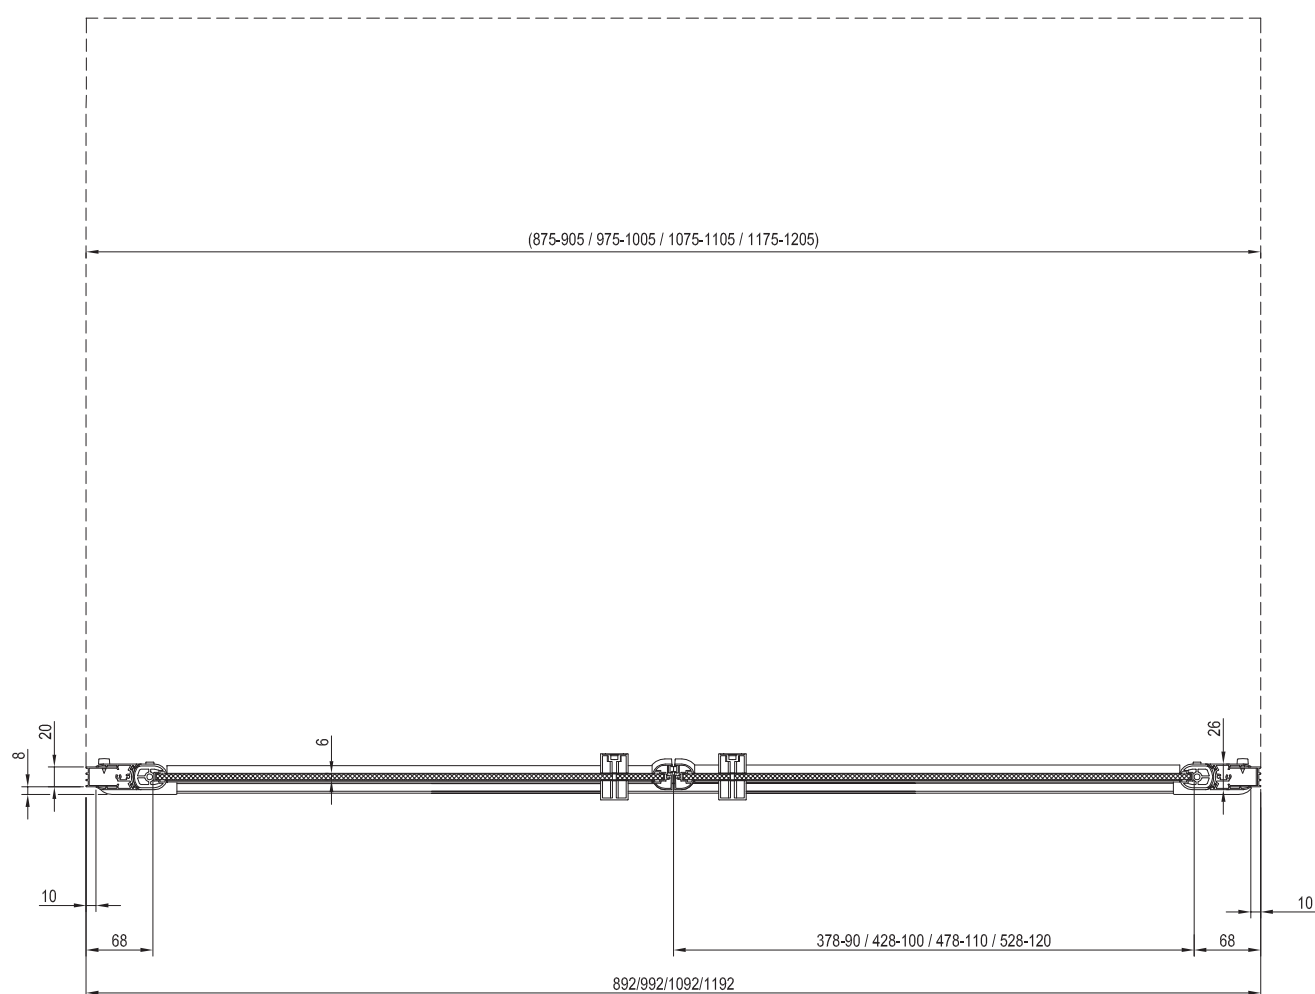

CSDL2 Structural preparation