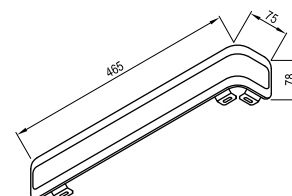

Order No.	Type	Dimensions (mm)	Size of packaging (cm)	Gross weight (kg)
X000001376	Towel holder Balance, white	75x78x465	47x8,5x15	2