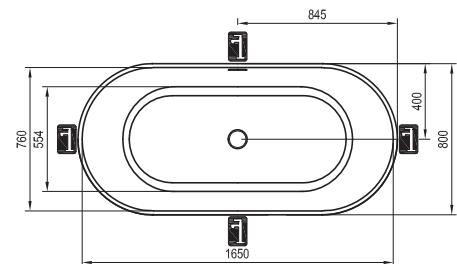

Freedom O

Bathtub colour

WHITE

Order No.	BATHTUB	Dimensions (mm)	Size of packaging (cm)	Gross weight (kg)
XC00100020	Bathtub FREEDOM O 169x80, freestanding, snowwhite	1690x800x565	178x82x61	47
XC00100032	Bathtub FREEDOM O 169x80, freestanding, snowwhite, black overflow	1690x800x565	178x82x61	47

Order No.	RECOMMENDED PRODUCTS	Dimensions (mm)	Size of packaging (cm)	Gross weight (kg)
X070059	FM 080.00CR Floor-mounted bathtub faucet, with set	---	95,5x48,5x14	9,51
X070101	CR 080.00CR Floor-mounted bathtub faucet, with set	---	103x42x23	10

169 cm
80 cm

Warranty: 10 years – The warranty is contingent on the buyer using original RAVAK supports (legs) intended for the given type of bathtub in accordance with the assembly manual! Products are delivered within 14 days as standard.