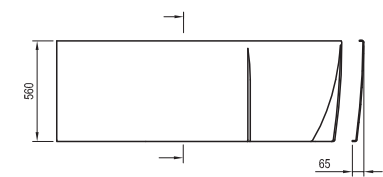

175 l
200 l

VOLUME

24 kg
26 kg

WEIGHT

CONCEPTS

L/R

L/R OPTION

10

10-YEAR
WARRANTY

Rosa 95

Bathtub colour

WHITE

Panel colour

WHITE

Order No.	BATHTUB	Dimensions (mm)	Size of packaging (cm)	Gross weight (kg)
C55100000	Bathtub ROSA 95 150x95 L	1500x950x440	151x95x50	24
C56100000	Bathtub ROSA 95 150x95 R	1500x950x440	153x95x50	24
C57100000	Bathtub ROSA 95 160x95 L	1600x950x440	163x95x50	26
C58100000	Bathtub ROSA 95 160x95 R	1600x950x440	163x95x50	26

Order No.	PANELS AND SUPPORTS	Dimensions (mm)	Size of packaging (cm)	Gross weight (kg)
CY5500000	Support for bathtub ROSA universal	---	88x11x5	4.42
CZ55100A00	Panel ROSA 95 150 L	1500x950x560	3x48x59	5.96
CZ56100A00	Panel ROSA 95 150 R	1500x950x560	3x48x59	5.96
CZ57100A00	Panel ROSA 95 160 L	1600x950x560	3x51x59	6.14
CZ58100A00	Panel ROSA 95 160 R	1600x950x560	3x51x59	6.14
B23000100N	Panelkit ROSA universal	---	72x11x5	3.25

Order No.	RECOMMENDED PRODUCTS	Dimensions (mm)	Size of packaging (cm)	Gross weight (kg)
X01305	Bathtub waste set 570 B R/R, chrome	---	14x8x38	0.83
X01438	Bathtub overflow filler 570 B S/R, chrome	---	15x11x39	0.93
7QLM0C00Y1	CVSK1 ROSA 140/150 L	---	84x5x156	25.68
76L8010041	VSK2 ROSA 150 L	---	48x8x153	6.73

150 / 160 cm
95 cm

L

R

Warranty: 10 years – The warranty is contingent on the buyer using original RAVAK supports (legs) intended for the given type of bathtub in accordance with the assembly manual! Products are delivered within 14 days as standard.