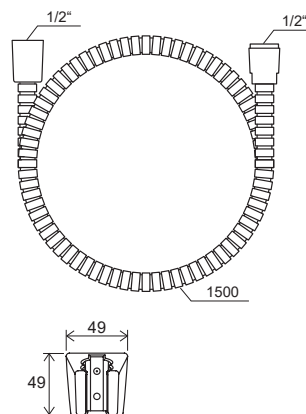

Order No.	Type	Design	Flow rate	Size of packaging (cm)	Gross weight (kg)
X07S006	903.00CR Bathtub set - hand shower, hose, holder small	chrome	13/14/14	29x19x11,5	0.88