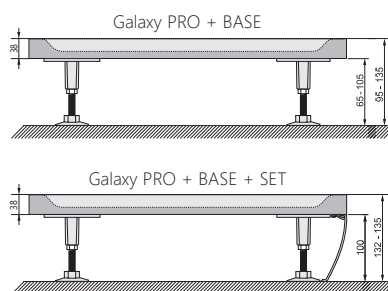

Perseus Pro Chrome

Order No.	Type	Size of packaging (cm)	Gross weight (kg)
XA044401010	Shower tray PERSEUS PRO CHROME 80	84x6x84	28.5
XA047701010	Shower tray PERSEUS PRO CHROME 90	95x6x95	36
XA04AA01010	Shower tray PERSEUS PRO CHROME 100	105x6x105	46.9
XA834001010	Panel PERSEUS PRO 80 SET	4x39x11	1.1
XA837001010	Panel PERSEUS PRO 90 SET	4x44x11	1.22
XA83A001010	Panel PERSEUS PRO 100 SET	4x50x11	1.36
XB2J000000N	Base GALAXY PRO	15x8x8	0.64
A00000004	Universal mounting kit for shower trays	8x5x125	0.66

Material: cast mixture of dolomite and resin
Production process: casting