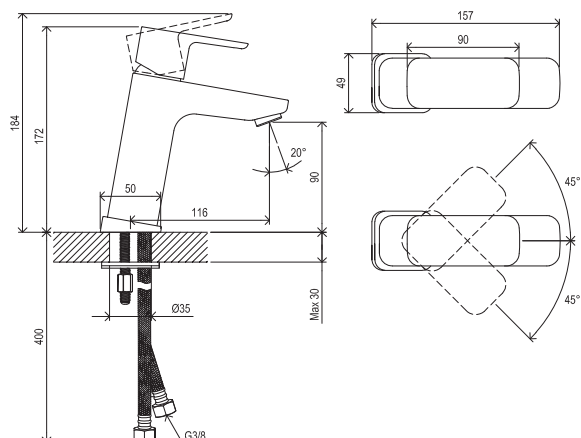

Order No.	Type	Design	Flow rate	Size of packaging (cm)	Gross weight (kg)
X070129	TD F 014.00CR Washbasin faucet 172 mm, w/o pop-up waste	chrome	5	28x18x7,5	1.69
X070150	TD F 014.20BL Washbasin faucet 172 mm, w/o pop-up waste	black	5	28x18x7,5	1.69