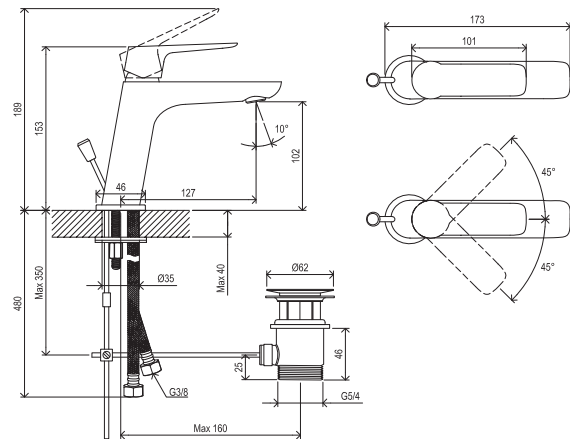

Order No.	Type	Design	Flow rate	Size of packaging (cm)	Gross weight (kg)
X070081	CL 011.00CR Washbasin faucet 153 mm, with pop-up waste	chrome	11	28x20x7,5	1.59