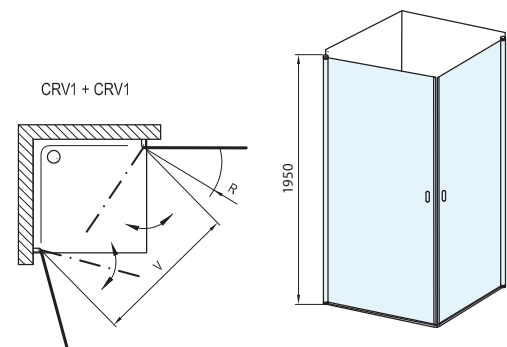

Extension profiles

Order No.	Type	Frame	Product dimensions (mm)	Size of packaging (cm)	Gross weight (kg)
E778801119470	CNPS	white	53x30x1947	3,5x55x195	1.23
E778801C19470	CNPS	bright alu	53x30x1947	3,5x55x195	1.23
E778801U19470	CNPS	satin	53x30x1947	3,5x55x195	1.23