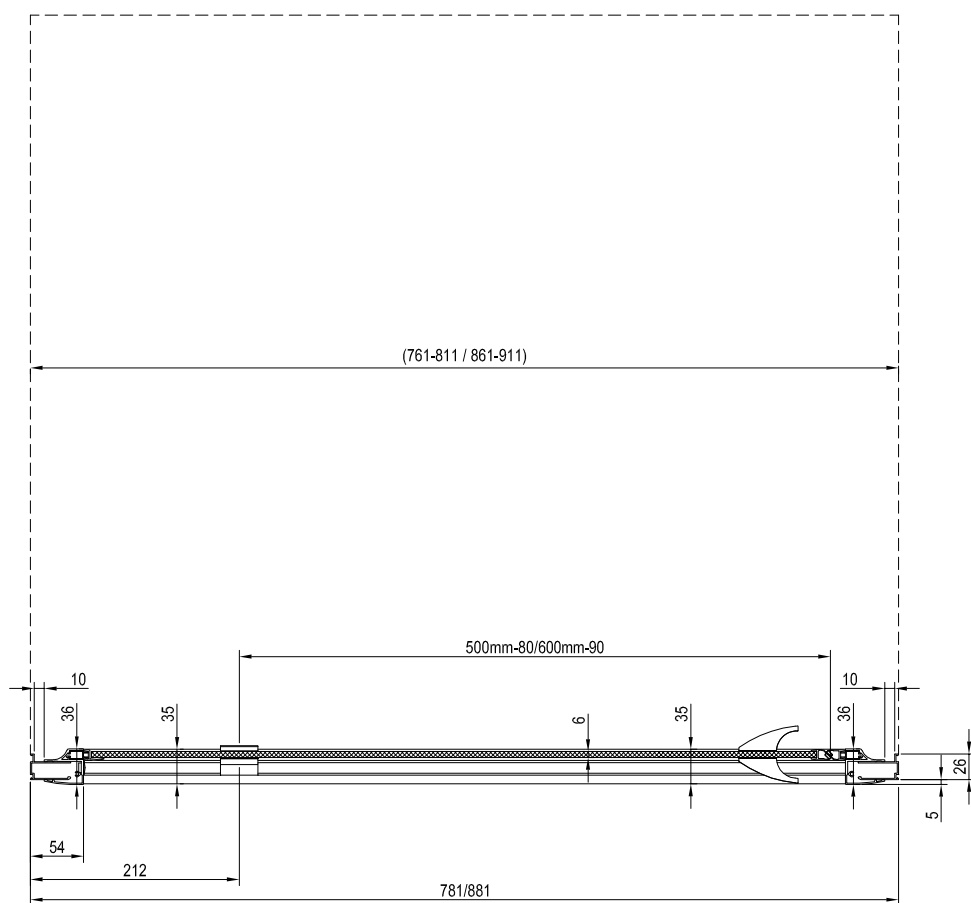

PDOP1 Structural preparation