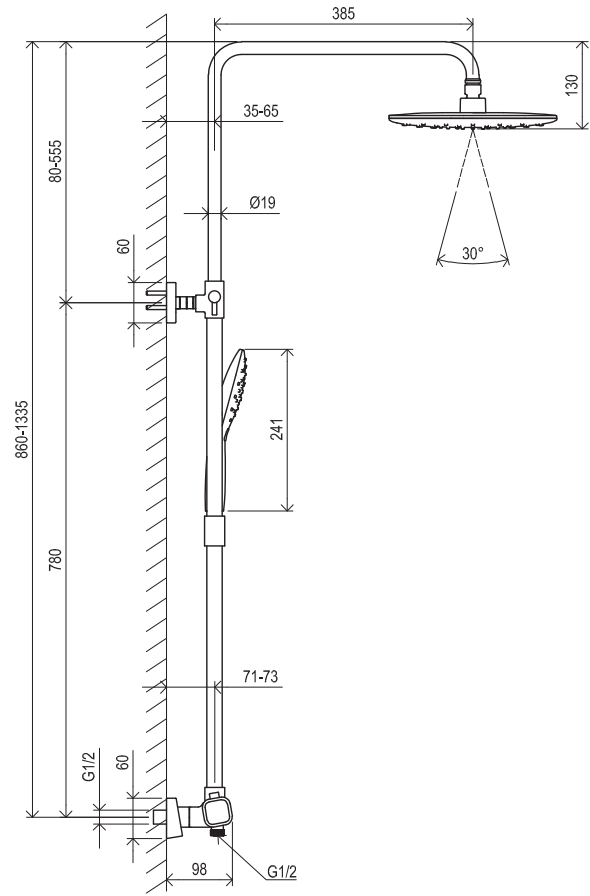

# Thermo and dual systems

EASYCLEAN

AIR

COOLFEEL

EASYTWIST

Order No.	Type	Design	Flow rate	Size of packaging (cm)	Gross weight (kg)
<b>X070103</b>	TD 091.00CR Shower column thermo, adjustable, with set	chrome	14/11	89x46x15	6.55