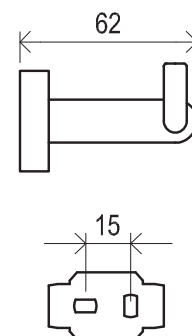

Order No.	Type	Design	Size of packaging (cm)	Gross weight (kg)
X07P186	CR 100.00CR Double hook	chrome	11x11x6	0.27