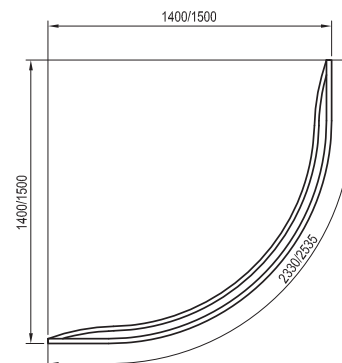

Bathtub colour

WHITE

Panel colour

WHITE

Order No.	BATHTUB	Dimensions (mm)	Size of packaging (cm)	Gross weight (kg)
CF01000000	Bathtub GENTIANA 140x140	1400x1400x460	141x141x50	31
CG01000000	Bathtub GENTIANA 150x150	1500x1500x460	151x151x50	35.5

Order No.	PANELS AND SUPPORTS	Dimensions (mm)	Size of packaging (cm)	Gross weight (kg)
CY65000000	Support for bathtub NEW DAY, GENTIANA	88x11x5	88x11x5	6.37
CZF1000A0	Panel NEW DAY, GENTIANA 140	5x55x58	5x55x58	6.98
CZG1000A0	Panel NEW DAY, GENTIANA 150	5x59x58	5x59x58	7.06
B26500000N	Panelkit NEW DAY, GENTIANA	55x11x5	55x11x5	1.68

Order No.	RECOMMENDED PRODUCTS	Dimensions (mm)	Size of packaging (cm)	Gross weight (kg)
X01440	Bathtub overflow filler 570 C-C S/R, chrome	---	15x11x39	0.83
X01507	Bathtub waste set 570 B S/R, chrome	---	38x8,5x14,5	0.75
X01377	Bathtub waste set 570 C-C R/R, chrome	---	14x8x38	0.72
X01305	Bathtub waste set 570 B R/R, chrome	---	14x8x38	0.83

140 / 150 cm
140 / 150 cm