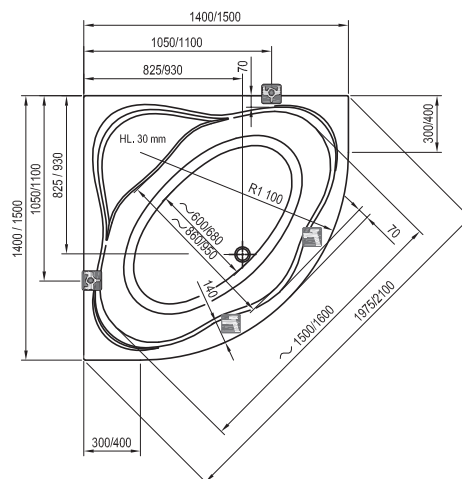

2351
2951
VOLUME

29 kg
34 kg
WEIGHT

10
10-YEAR
WARRANTY

Bathtub colour

WHITE

Panel colour

WHITE

Order No.	BATHTUB	Dimensions (mm)	Size of packaging (cm)	Gross weight (kg)
C651000000	Bathtub NEW DAY 140x140	1400x1400x475	141x141x50	28.95
C661000000	Bathtub NEW DAY 150x150	1500x1500x475	151x151x50	33.5

Order No.	PANELS AND SUPPORTS	Dimensions (mm)	Size of packaging (cm)	Gross weight (kg)
CY65000000	Support for bathtub NEW DAY, GENTIANA	88x11x5	88x11x5	6.37
CZF1000ANO	Panel NEW DAY, GENTIANA 140	5x55x58	5x55x58	6.98
CZG1000ANO	Panel NEW DAY, GENTIANA 150	5x59x58	5x59x58	7.06
B26500000N	Panelkit NEW DAY, GENTIANA	55x11x5	55x11x5	1.68

Order No.	RECOMMENDED PRODUCTS	Dimensions (mm)	Size of packaging (cm)	Gross weight (kg)
X01440	Bathtub overflow filler 570 C-C S/R, chrome	---	15x11x39	0.83
X01507	Bathtub waste set 570 B S/R, chrome	---	38x8,5x14,5	0.75
X01377	Bathtub waste set 570 C-C R/R, chrome	---	14x8x38	0.72
X01305	Bathtub waste set 570 B R/R, chrome	---	14x8x38	0.83

140 / 150 cm
140 / 150 cm

Warranty: 10 years – The warranty is contingent on the buyer using original RAVAK supports (legs) intended for the given type of bathtub in accordance with the assembly manual! Products are delivered within 14 days as standard.