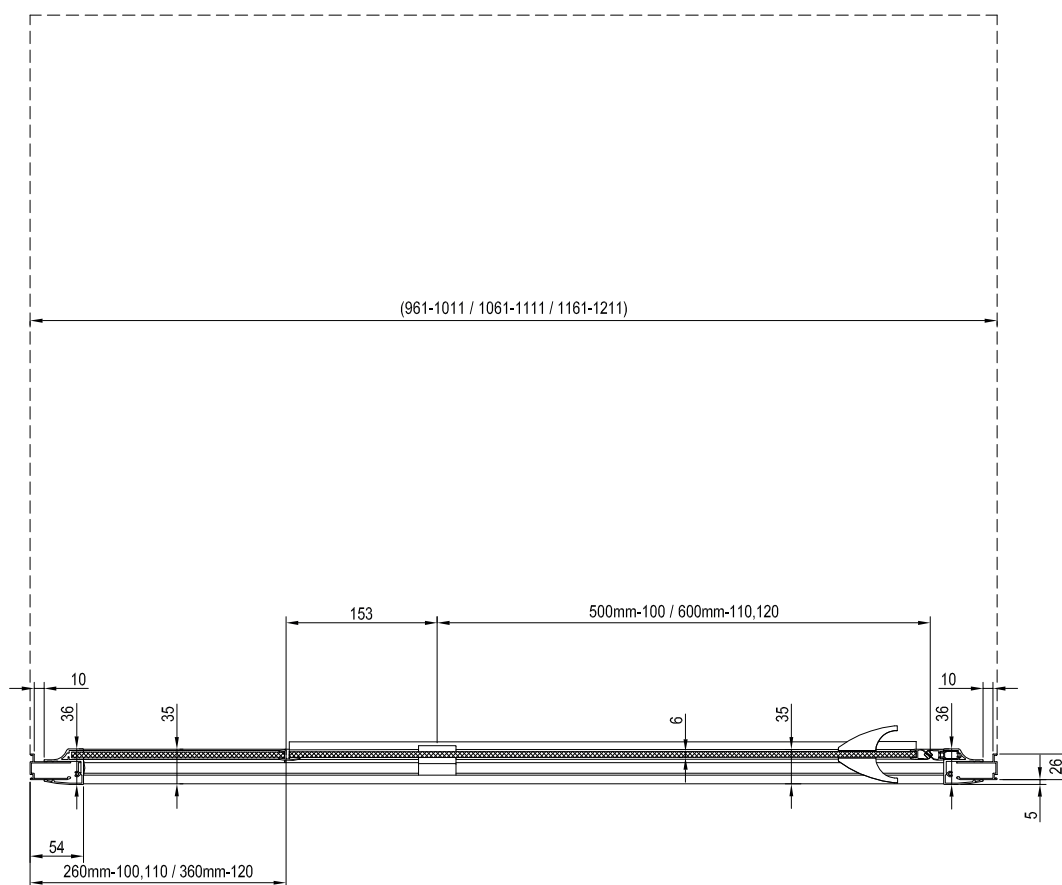

PDOP2 Structural preparation