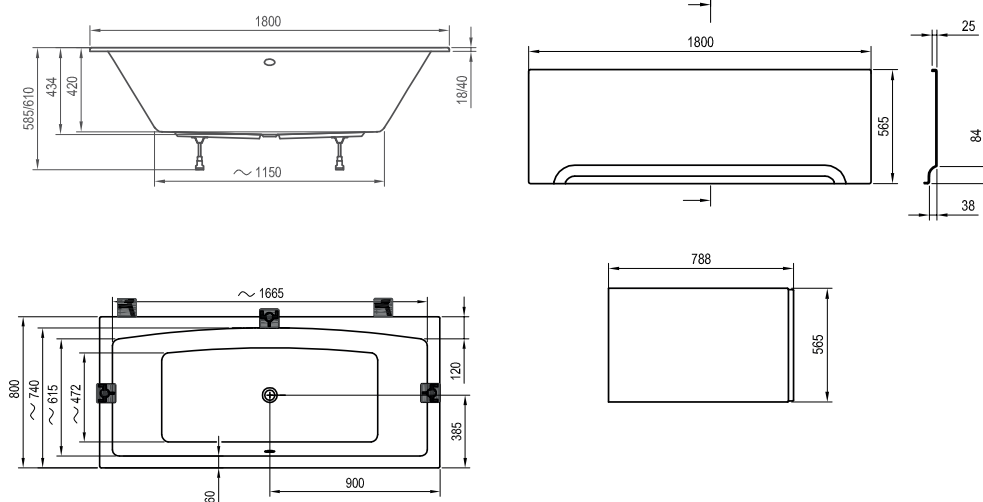

2401

VOLUME

27 kg
29 kg

WEIGHT

CONCEPTS

5

5-YEAR
WARRANTY
ON PANELS

10

10-YEAR
WARRANTY

Formy 02 and Formy 02 Slim

Bathtub colour

WHITE

Panel colour

WHITE

Order No.	BATHTUB	Dimensions (mm)	Size of packaging (cm)	Gross weight (kg)
C891000000	Bathtub FORMY 02 180x80	1800x800x434	185x82x50	28.95
C891300000	Bathtub FORMY 02 Slim 180x80	1800x800x434	185x82x50	26.55

Order No.	PANELS AND SUPPORTS	Dimensions (mm)	Size of packaging (cm)	Gross weight (kg)
CY00040000	Support for bathtub 80 U	71x11x5	71x11x5	3.37
CZ001Y0A00	Frontal panel U 180	180x3x59	180x3x59	5.16
CZ00140A00	Side panel U 80	80x3x59	80x3x59	2.1
B23600000N	Frontal panelkit U	51x11x5	51x11x5	1.24
X000001059	Frontal panel 180, white	186x63x5	186x63x5	17
X000001062	Side panel 80 L, white	86x63x5	86x63x5	8
X000001065	Side panel 80 R, white	86x63x5	86x63x5	8

Order No.	RECOMMENDED PRODUCTS	Dimensions (mm)	Size of packaging (cm)	Gross weight (kg)
X01504	Bathtub overflow filler 800 B S/R, chrome	---	38x9,5x21	0.97
X01506	Bathtub waste set 800 B S/R, chrome	---	38x8,5x14,5	0.82
7U840A00Z1	BVS1	800	69x4x152	26.09
D01000A070	B SET	---	9x12x28	1.55

180 cm
80 cm

Warranty: 10 years – The warranty is contingent on the buyer using original RAVAK supports (legs) intended for the given type of bathtub in accordance with the assembly manual! Products are delivered within 14 days as standard.