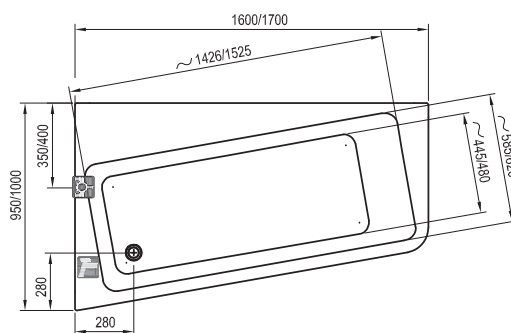

1801
2051

VOLUME

25 kg
28 kg

WEIGHT

CONCEPTS

L/R

L/R OPTION

10

10-YEAR
WARRANTY

10°

Bathtub colour

WHITE

Panel colour

WHITE

Order No.	BATHTUB	Dimensions (mm)	Size of packaging (cm)	Gross weight (kg)
C831000000	Bathtub 10° 160x95 L	1600x950x440	165x97x50	24.85
C841000000	Bathtub 10° 160x95 R	1600x950x440	165x97x50	24.85
C811000000	Bathtub 10° 170x100 L	1700x1000x440	175x97x50	27.54
C821000000	Bathtub 10° 170x100 R	1700x1000x440	175x97x50	27.54

Order No.	PANELS AND SUPPORTS	Dimensions (mm)	Size of packaging (cm)	Gross weight (kg)
CY81000000	Support for bathtub 10°, Chrome 160/170x105	---	88x11x5	4.22
CZ83100A00	Panel 10° 160 L	162x97x56	162x97x56	6.28
CZ84100A00	Panel 10° 160 R	162x97x56	162x97x56	6.28
CZ81100A00	Panel 10° 170 L	172x107x56	172x107x56	6.47
CZ82100A00	Panel 10° 170 R	172x107x56	172x107x56	6.47
B28100000N	Panelkit 10°, BeHappy II, Chrome 160/170x105	---	72x11x5	1.45

Order No.	RECOMMENDED PRODUCTS	Dimensions (mm)	Size of packaging (cm)	Gross weight (kg)
X01377	Bathtub waste set 570 C-C R/R, chrome	---	14x8x38	0.72
X01305	Bathtub waste set 570 B R/R, chrome	---	14x8x38	0.83
7QLA0C03Z1	10CVS2 - 100 L	1000	98x6x153	26.9
7QRA0C03Z1	10CVS2 - 100 R	1000	98x6x153	26.9

95 / 100 cm
160 / 170 cm

L

R

Warranty: 10 years – The warranty is contingent on the buyer using original RAVAK supports (legs) intended for the given type of bathtub in accordance with the assembly manual! Products are delivered within 14 days as standard.