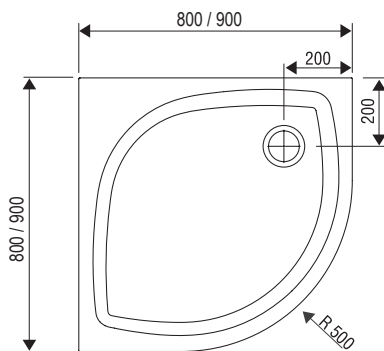

Elipso Pro Flat

Order No.	Type	Size of packaging (cm)	Gross weight (kg)
XA234411010	Shower tray ELIPSO PRO Flat 80	84x6x84	24.57
XA237711010	Shower tray ELIPSO PRO Flat 90	95x6x95	33.6
XA237711010B	Shower tray ELIPSO PRO Flat 90 R550	95x6x95	31.9
XA934001010	Panel ELIPSO PRO 80 SET	4x33x11	1.1
XA937001010	Panel ELIPSO PRO 90 SET	4x44x11	1.2
XB2J000000N	Base GALAXY PRO	15x8x8	0.64
A000000004	Universal mounting kit for shower trays	8x5x125	0.66

Material: cast mixture of dolomite and resin
Production process: casting