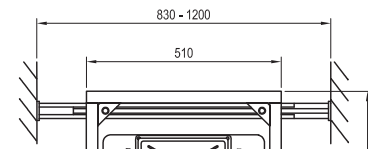

Order No.	Type	Dimensions (mm)	Size of packaging (cm)	Gross weight (kg)
X01460	Strut for module G	830-1200x50x50	80x7x7	3,1

Products are delivered within 14 days as standard.
10-year warranty on toilet bowls; 3-year warranty on toilet seats; 3-year warranty on flush plates; 10-year warranty on fixed parts of mounting flushing modules; 3-year warranty on replaceable parts of mounting flushing modules.