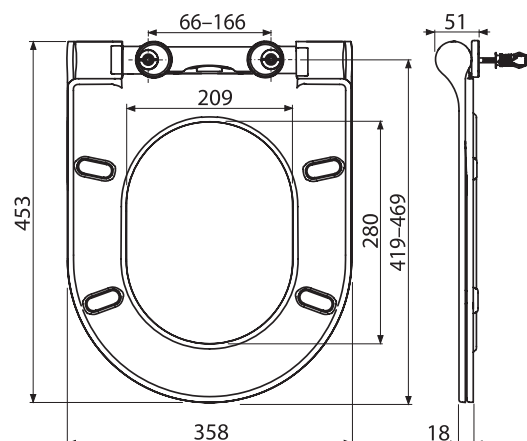

Order No.	Type	Dimensions (mm)	Size of packaging (cm)	Gross weight (kg)
<b>X01550</b>	Toilet seat Uni Chrome Slim, white	358x453x51	47,5x38x8,5	3.03

Order No.	Type	Dimensions (mm)	Size of packaging (cm)	Gross weight (kg)
<b>X01549</b>	Toilet seat Uni Chrome, white	354x427x50	43,5x35,5x5,3	2.38