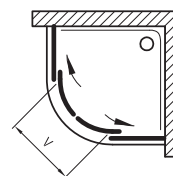

5-YEAR WARRANTY

GLASS THICKNESS

TILTING GLASS

GLASS PROTECTION ANTICALC

Blix BLCP4 Sabina

Design

BRIGHT ALU SATIN WHITE

Standard panelling

TRANSPARENT GRAPE

Height
1750 mm

Order No.	Type	Frame	Panelling	Product dimensions (mm)	„V“ entrance (mm)	Size of packaging (cm)	Gross weight (kg)
3B240140Z1	BLCp4 - 80 Sabina	white	transparent	780-800x780-800	490	48x20x184	42.71
3B240140ZG	BLCp4 - 80 Sabina	white	grape	780-800x780-800	490	48x20x184	42.71
3B240C40Z1	BLCp4 - 80 Sabina	bright alu	transparent	780-800x780-800	490	48x20x184	42.71
3B240C40ZG	BLCp4 - 80 Sabina	bright alu	grape	780-800x780-800	490	48x20x184	42.71
3B240U40Z1	BLCp4 - 80 Sabina	satin	transparent	780-800x780-800	490	48x20x184	42.71
3B240U40ZG	BLCp4 - 80 Sabina	satin	grape	780-800x780-800	490	48x20x184	42.71
3B270140Z1	BLCp4 - 90 Sabina	white	transparent	880-900x880-900	565	47x20x184	48.76
3B270140ZG	BLCp4 - 90 Sabina	white	grape	880-900x880-900	565	47x20x184	48.76
3B270C40Z1	BLCp4 - 90 Sabina	bright alu	transparent	880-900x880-900	565	47x20x184	48.76
3B270C40ZG	BLCp4 - 90 Sabina	bright alu	grape	880-900x880-900	565	47x20x184	48.76
3B270U40Z1	BLCp4 - 90 Sabina	satin	transparent	880-900x880-900	565	47x20x184	48.76
3B270U40ZG	BLCp4 - 90 Sabina	satin	grape	880-900x880-900	565	47x20x184	48.76

Products are delivered within 14 days as standard.