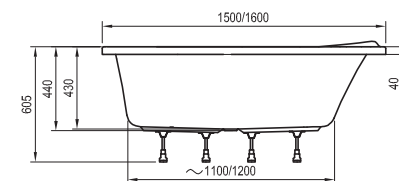

175 l
200 l

VOLUME

24 kg
26 kg

WEIGHT

CONCEPTS

L/R

L/R OPTION

10

10-YEAR
WARRANTY

Rosa 95

Bathtub colour

WHITE

Panel colour

WHITE

Order No.	BATHTUB	Dimensions (mm)	Size of packaging (cm)	Gross weight (kg)
C55100000	Bathtub ROSA 95 150x95 L	1500x950x440	151x95x50	24
C56100000	Bathtub ROSA 95 150x95 R	1500x950x440	153x95x50	24
C57100000	Bathtub ROSA 95 160x95 L	1600x950x440	163x95x50	26
C58100000	Bathtub ROSA 95 160x95 R	1600x950x440	163x95x50	26

Order No.	PANELS AND SUPPORTS	Dimensions (mm)	Size of packaging (cm)	Gross weight (kg)
CY5500000	Support for bathtub ROSA universal	---	88x11x5	4.42
CZ55100A00	Panel ROSA 95 150 L	1500x950x560	3x48x59	5.96
CZ56100A00	Panel ROSA 95 150 R	1500x950x560	3x48x59	5.96
CZ57100A00	Panel ROSA 95 160 L	1600x950x560	3x51x59	6.14
CZ58100A00	Panel ROSA 95 160 R	1600x950x560	3x51x59	6.14
B23000100N	Panelkit ROSA universal	---	72x11x5	3.25

Order No.	RECOMMENDED PRODUCTS	Dimensions (mm)	Size of packaging (cm)	Gross weight (kg)
X01305	Bathtub waste set 570 B R/R, chrome	---	14x8x38	0.83
X01438	Bathtub overflow filler 570 B S/R, chrome	---	15x11x39	0.93
7QLM0C00Y1	CVSK1 ROSA 140/150 L	---	84x5x156	25.68
76L8010041	VSK2 ROSA 150 L	---	48x8x153	6.73

150 / 160 cm
95 cm

L

R

Warranty: 10 years – The warranty is contingent on the buyer using original RAVAK supports (legs) intended for the given type of bathtub in accordance with the assembly manual! Products are delivered within 14 days as standard.