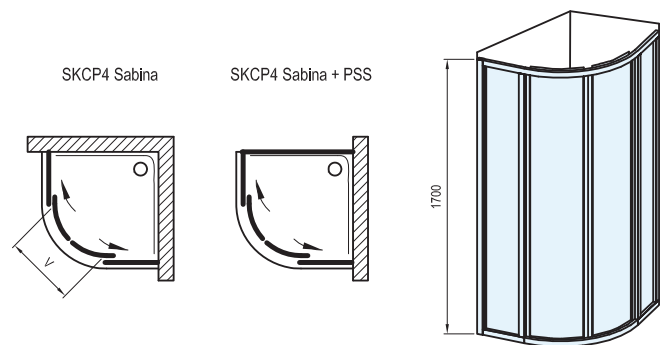

5

5-YEAR WARRANTY

10

10-YEAR WARRANTY ON ANTI-BLOCK

EASY INSTALLATION

Supernova SKCP4 Sabina

Design

Standard panelling

Height
1700 mm

SATIN

WHITE

PEARL

Order No.	Type	Frame	Panelling	Product dimensions (mm)	„V“ entrance (mm)	Size of packaging (cm)	Gross weight (kg)
31144V10011	SKCP4 - 80 Sabina	white	pearl	775-795x775-795	500	8x42x171	14.73
31144VU0011	SKCP4 - 80 Sabina	satın	pearl	775-795x775-795	500	8x42x171	14.73
31177V10011	SKCP4 - 90 Sabina	white	pearl	875-895x875-895	550	8x46x171	15.65
31177VU0011	SKCP4 - 90 Sabina	satın	pearl	875-895x875-895	550	8x46x171	15.65

Products are delivered within 14 days as standard.