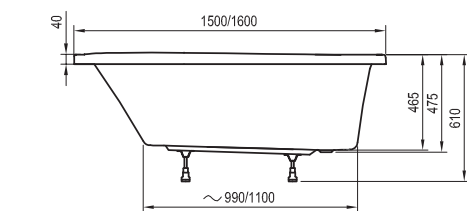

158l
175l

VOLUME

20kg
22kg

WEIGHT

CONCEPTS

L/R

L/R OPTION

10

10-YEAR
WARRANTY

Avocado

Bathtub colour

WHITE

Panel colour

WHITE

Order No.	BATHTUB	Dimensions (mm)	Size of packaging (cm)	Gross weight (kg)
CT01000000	Bathtub AVOCADO 150x75 L	1500x750x475	152x77x50	19.5
CS01000000	Bathtub AVOCADO 150x75 R	1500x750x475	152x77x50	19.5
CQ01000000	Bathtub AVOCADO 160x75 L	1600x750x475	162x77x50	21.5
CH01000000	Bathtub AVOCADO 160x75 R	1600x750x475	162x77x50	21.5

Order No.	PANELS AND SUPPORTS	Dimensions (mm)	Size of packaging (cm)	Gross weight (kg)
CYS0000000	Support for bathtub AVOCADO	---	62x11x5	3.45
CZT1000A00	Panel AVOCADO 150 L	1500x750x565	4x32x60	5.33
CZS1000A00	Panel AVOCADO 150 R	1500x750x565	4x32x60	5.33
CZQ1000A00	Panel AVOCADO 160 L	1600x750x565	4x36x60	6.23
CZI1000A00	Panel AVOCADO 160 R	1600x750x565	4x36x60	6.23
B28000000N	Panelkit AVOCADO	---	49x11x5	1.25

Order No.	RECOMMENDED PRODUCTS	Dimensions (mm)	Size of packaging (cm)	Gross weight (kg)
X01305	Bathtub waste set 570 B R/R, chrome	---	14x8x38	0.83
X01377	Bathtub waste set 570 C-C R/R, chrome	---	14x8x38	0.72

150 / 160cm
75cm

Warranty: 10 years – The warranty is contingent on the buyer using original RAVAK supports (legs) intended for the given type of bathtub in accordance with the assembly manual! Products are delivered within 14 days as standard.