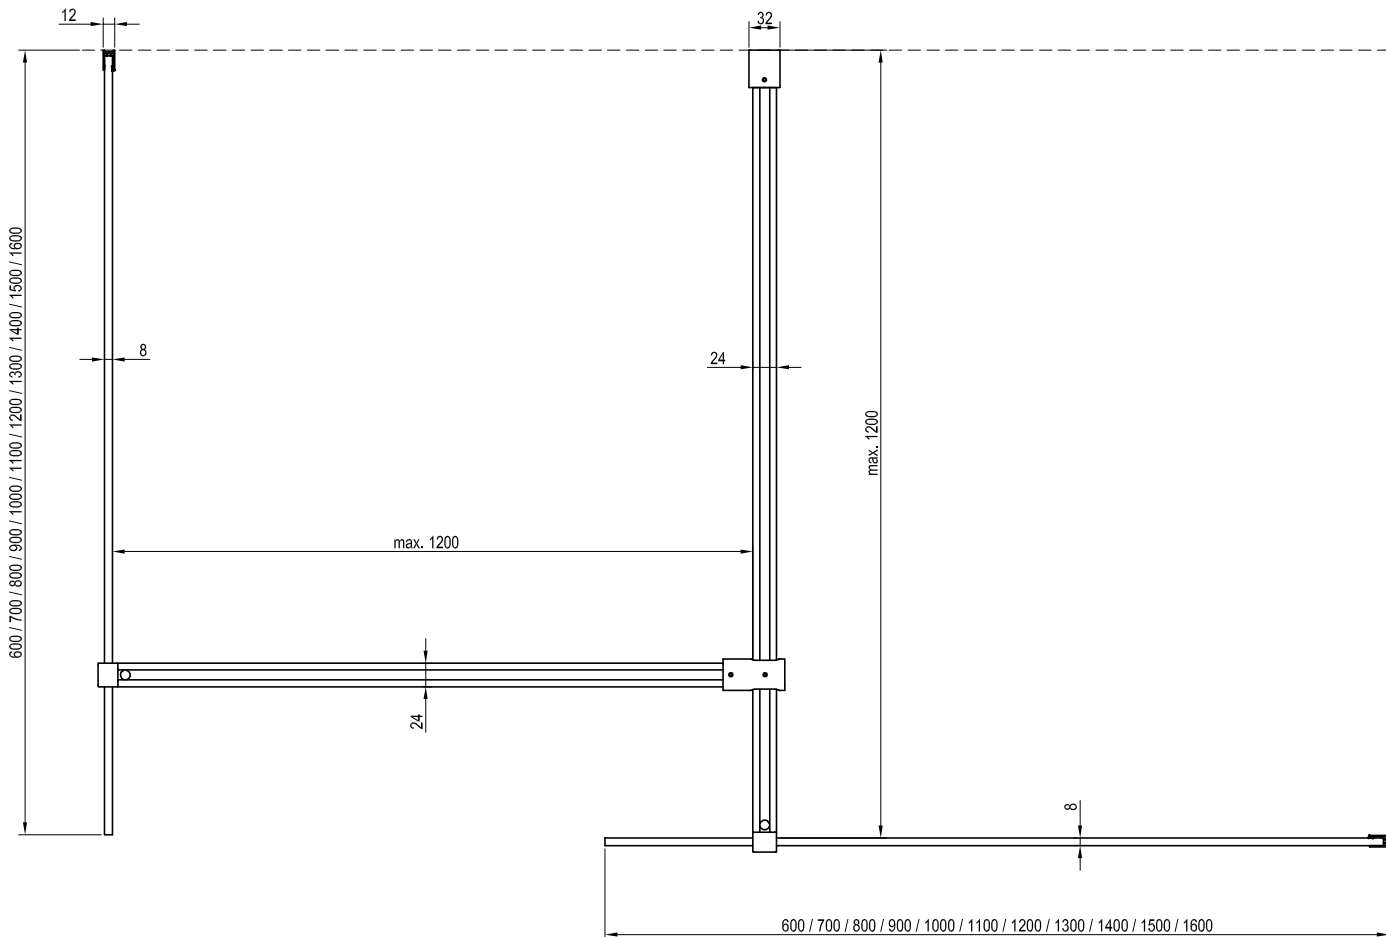

Walk-In Double Wall Structural preparation

Type	Mounting onto a tray * Recommended shower tray size (mm)	Floor mounting ** Recommended size of inclined area (mm)
Walk In Wall - 60	-	In accordance with technical drawings
Walk In Wall - 70	-	In accordance with technical drawings
Walk In Wall - 80	-	In accordance with technical drawings
Walk In Wall - 90	-	In accordance with technical drawings
Walk In Wall - 100	-	In accordance with technical drawings
Walk In Wall - 110	-	In accordance with technical drawings
Walk In Wall - 120	-	In accordance with technical drawings
Walk In Wall - 130	-	In accordance with technical drawings
Walk In Wall - 140	-	In accordance with technical drawings
Walk In Wall - 150	-	In accordance with technical drawings
Walk In Wall - 160	-	In accordance with technical drawings

* The values listed in the table assume the tray is mounted in accordance with the RAVAK assembly manual

** The values in the table apply to the inside edge of the glass.