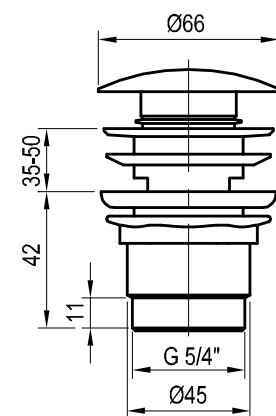

Order No.	Type	Size of packaging (cm)	Gross weight (kg)
X01437	Washbasin waste plug Click-Clack low, chrome	7x7x11	0,27