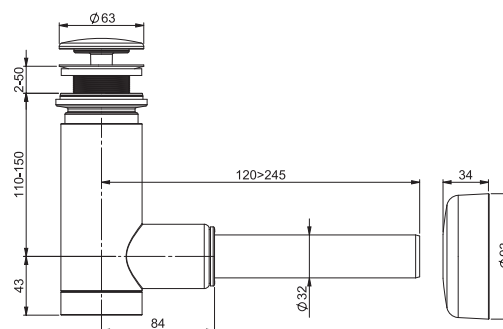

Order No.	Type	Dimensions (mm)	Size of packaging (cm)	Gross weight (kg)
X01723	Washbasin waste trap with fixed waste	Ø 70x155-243x245	25,2x18x10	0.56