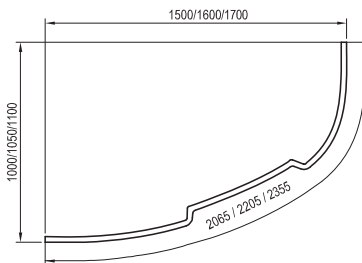

Asymmetric

Bathtub colour

WHITE

Panel colour

WHITE

Order No.	BATHTUB	Dimensions (mm)	Size of packaging (cm)	Gross weight (kg)
C441000000	Bathtub ASYMMETRIC 150x100 L	1500x1000x470	151x103x50	25
C451000000	Bathtub ASYMMETRIC 150x100 R	1500x1000x470	151x103x50	25
C461000000	Bathtub ASYMMETRIC 160x105 L	1600x1050x470	161x107x50	27
C471000000	Bathtub ASYMMETRIC 160x105 R	1600x1050x470	161x107x50	27
C481000000	Bathtub ASYMMETRIC 170x110 L	1700x1100x470	171x112x50	29.1
C491000000	Bathtub ASYMMETRIC 170x110 R	1700x1100x470	171x112x50	29.1

Order No.	PANELS AND SUPPORTS	Dimensions (mm)	Size of packaging (cm)	Gross weight (kg)
CY44000000	Support for bathtub ASYMMETRIC	---	86x11x5	4.12
CZ44100000	Panel ASYMMETRIC 150 L	1500x1000x590	3x37x62	5.5
CZ45100000	Panel ASYMMETRIC 150 R	1500x1000x590	3x37x62	5.5
CZ46100000	Panel ASYMMETRIC 160 L	1600x1050x590	3x41x62	5.7
CZ47100000	Panel ASYMMETRIC 160 R	1600x1050x590	3x41x62	5.7
CZ48100000	Panel ASYMMETRIC 170 L	1700x1100x590	3x45x62	5.9
CZ49100000	Panel ASYMMETRIC 170 R	1700x1100x590	3x45x62	5.9

Order No.	RECOMMENDED PRODUCTS	Dimensions (mm)	Size of packaging (cm)	Gross weight (kg)
X01305	Bathtub waste set 570 B R/R, chrome	---	14x8x38	0.83
X01377	Bathtub waste set 570 C-C R/R, chrome	---	14x8x38	0.72
X01438	Bathtub overflow filler 570 B S/R, chrome	---	15x11x39	0.93
X01440	Bathtub overflow filler 570 C-C S/R, chrome	---	15x11x39	0.83

Warranty: 10 years – The warranty is contingent on the buyer using original RAVAK supports (legs) intended for the given type of bathtub in accordance with the assembly manual! Products are delivered within 14 days as standard.