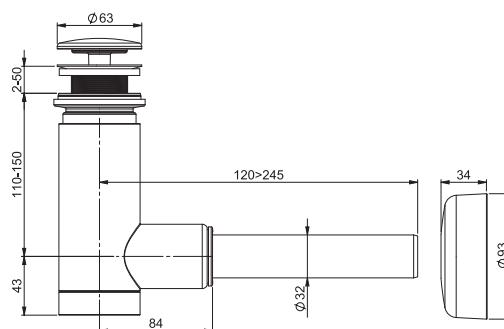

Order No.	Type	Dimensions (mm)	Size of packaging (cm)	Gross weight (kg)
X01723	Washbasin waste trap with fixed waste	Ø 70x155-243x245	25,2x18x10	0.56