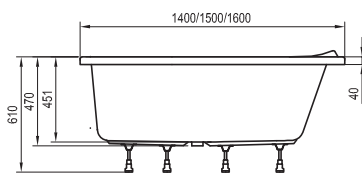

Rosa I

Bathtub colour

WHITE

Panel colour

WHITE

Order No.	BATHTUB	Dimensions (mm)	Size of packaging (cm)	Gross weight (kg)
CI01000000	Bathtub ROSA 140x105 L	1400x1050x470	143x107x50	23
CV01000000	Bathtub ROSA 140x105 R	1400x1050x470	143x107x50	23

Order No.	PANELS AND SUPPORTS	Dimensions (mm)	Size of packaging (cm)	Gross weight (kg)
CY55000000	Support for bathtub ROSA universal	---	88x11x5	4.42
CZH1000A00	Panel ROSA 140	1400x1050x565	3x49x59	6.23
B23000100N	Panelkit ROSA universal	---	72x11x5	3.25

Order No.	RECOMMENDED PRODUCTS	Dimensions (mm)	Size of packaging (cm)	Gross weight (kg)
X01377	Bathtub waste set 570 C-C R/R, chrome	---	14x8x38	0.72
X01440	Bathtub overflow filler 570 C-C S/R, chrome	---	15x11x39	0.83
7QLM0U00Y1	CVSK1 ROSA 140/150 L	---	84x5x156	25.68
76P70100Z1	VSK2 ROSA 140 R	---	46x8x153	13.23

140 cm
105 cm