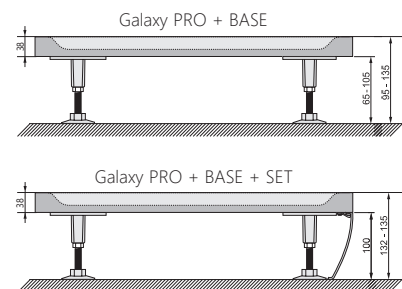

Products are delivered within 14 days as standard. Shower trays Galaxy Pro 10° are supplied without base legs and without panel as standard. Base Galaxy Pro contains 5 legs and is the same for all types of Galaxy Pro 10° trays.