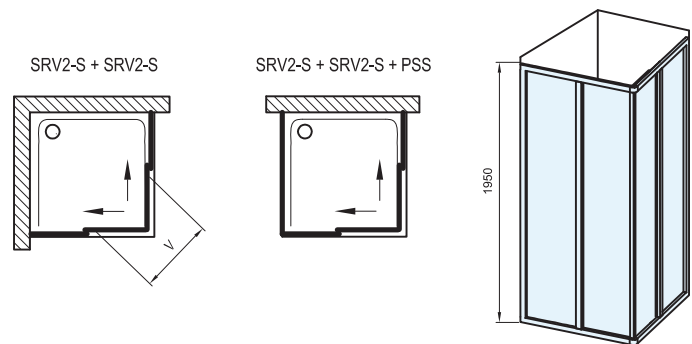

Assemble a product exactly as you need – online, with a visual preview in a bathroom at <https://atypical.ravak.com>
Delivery time of atypical products is 6-8 weeks.