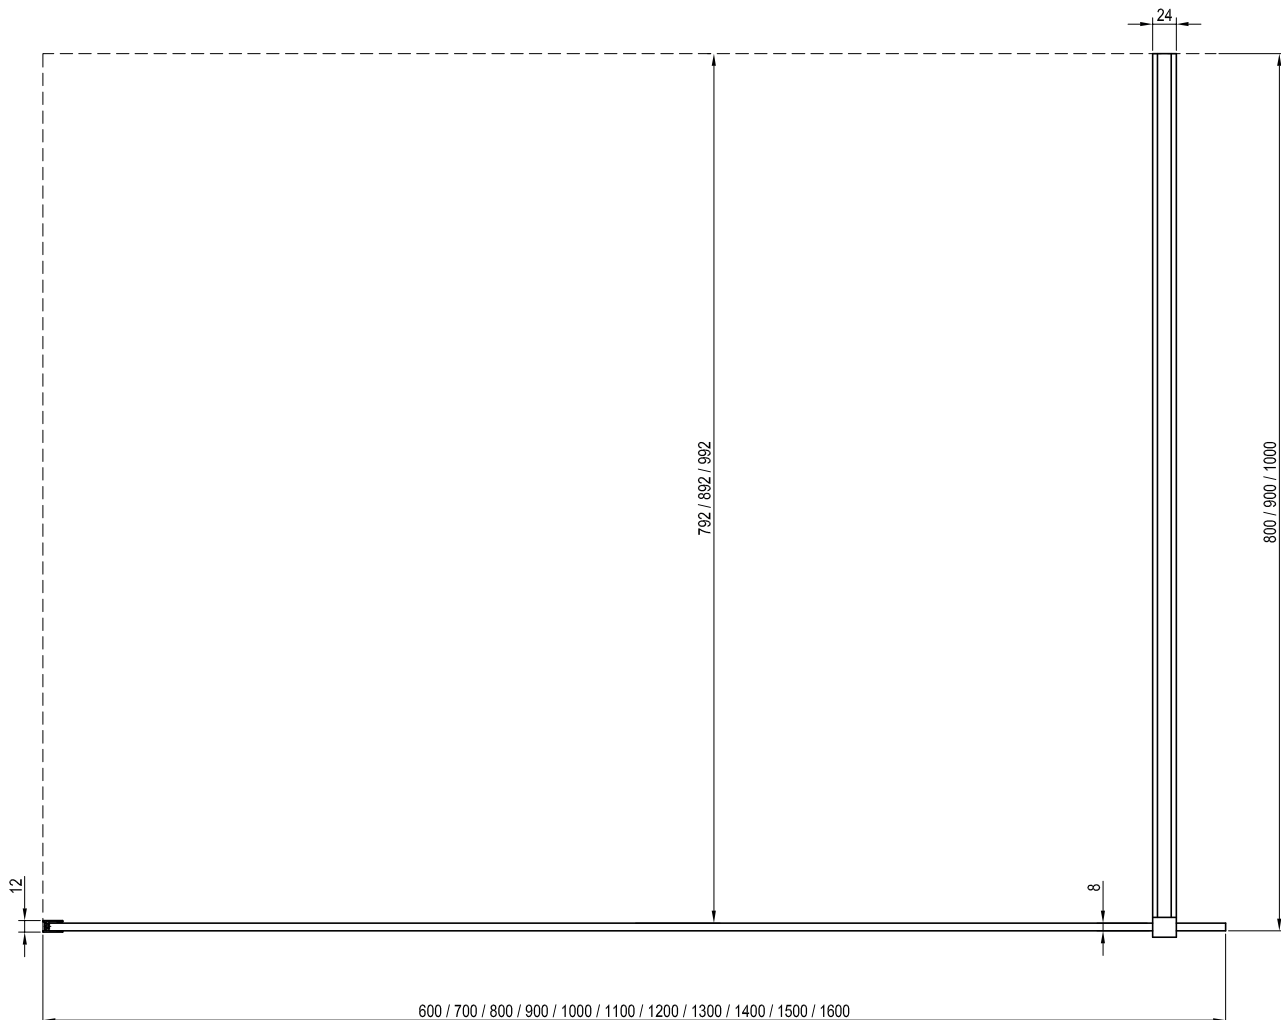

Walk-In Wall

Structural preparation

Type	Mounting onto a tray * Recommended shower tray size (mm)	Floor mounting ** Recommended size of inclined area (mm)
Walk In Wall - 60	-	In accordance with technical drawings
Walk In Wall - 70	-	In accordance with technical drawings
Walk In Wall - 80	-	In accordance with technical drawings
Walk In Wall - 90	-	In accordance with technical drawings
Walk In Wall - 100	-	In accordance with technical drawings
Walk In Wall - 110	-	In accordance with technical drawings
Walk In Wall - 120	-	In accordance with technical drawings
Walk In Wall - 130	-	In accordance with technical drawings
Walk In Wall - 140	-	In accordance with technical drawings
Walk In Wall - 150	-	In accordance with technical drawings
Walk In Wall - 160	-	In accordance with technical drawings

* The values listed in the table assume the tray is mounted in accordance with the RAVAK assembly manual

** The values in the table apply to the inside edge of the glass.