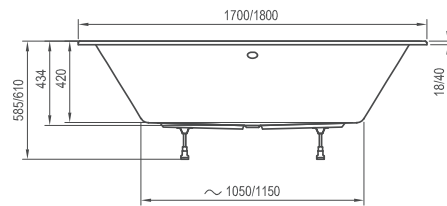

2031
2401
VOLUME

24 kg
29 kg
WEIGHT

10
10-YEAR
WARRANTY

Formy 01 and Formy 01 Slim

Bathtub colour

Panel colour

Order No.	BATHTUB	Dimensions (mm)	Size of packaging (cm)	Gross weight (kg)
C691000000	Bathtub FORMY 01 170x75	175x77x50	175x77x50	23.66
C881000000	Bathtub FORMY 01 180x80	185x82x50	185x82x50	28.82
C691300000	Bathtub FORMY 01 Slim 170x75	175x77x50	175x77x50	21.56
C881300000	Bathtub FORMY 01 Slim 180x80	185x82x50	185x82x50	26.42

Order No.	PANELS AND SUPPORTS	Dimensions (mm)	Size of packaging (cm)	Gross weight (kg)
CY00030000	Support for bathtub 75 U	66x11x5	66x11x5	3.28
CY00040000	Support for bathtub 80 U	71x11x5	71x11x5	3.37
CZ001V0A00	Frontal panel U 170	171x3x59	171x3x59	4.73
CZ001Y0A00	Frontal panel U 180	180x3x59	180x3x59	5.16
CZ00130A00	Side panel U 75	75x3x59	75x3x59	2
CZ00140A00	Side panel U 80	80x3x59	80x3x59	2.1
B23600000N	Frontal panelkit U	51x11x5	51x11x5	1.24
X000001059	Frontal panel 180, white	186x63x5	186x63x5	17
X000001062	Side panel 80 L, white	86x63x5	86x63x5	8
X000001065	Side panel 80 R, white	86x63x5	86x63x5	8

Order No.	RECOMMENDED PRODUCTS	Dimensions (mm)	Size of packaging (cm)	Gross weight (kg)
X01505	Bathtub overflow filler 800 C-C S/R, chrome	---	38x9,5x21	0.86
X01506	Bathtub waste set 800 B S/R, chrome	---	38x8,5x14,5	0.82
7U840A00Z1	BVS1	800	69x4x152	26.09
D01000A070	B SET	---	9x12x28	1.55

75 / 80 cm
170 / 180 cm

Warranty: 10 years – The warranty is contingent on the buyer using original RAVAK supports (legs) intended for the given type of bathtub in accordance with the assembly manual! Products are delivered within 14 days as standard.