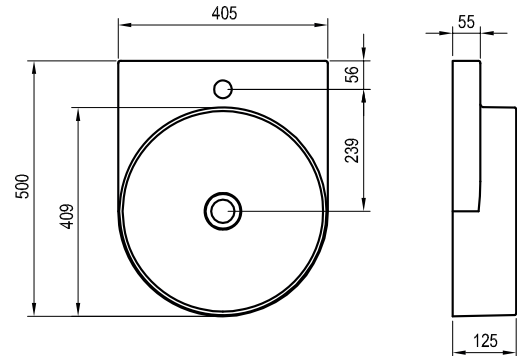

Order No.	Type	Dimensions (mm)	Size of packaging (cm)	Gross weight (kg)
XJX01240002	Washbasin Yard 400 ceramic, white	405x500x125	44x53x15	8.8
XJX01040000	Washbasin Yard 400 ceramic, without hole, white	405x500x125	44x53x15	8.8
X01439	Washbasin waste plug fixed, chrome	Ø 68x104-119	7,5x7,5x14,5	0.31
X01695	Washbasin waste plug fixed ceramic, white	Ø 67x99	7,5x7,5x14,5	0.27
X01762	Washbasin waste plug fixed, black	Ø 68x104-119	7,5x7,5x14,5	0.36
X01371	Washbasin waste trap, chrome	Ø 50x140-240x360	15x7x36	0.77
X01747	Washbasin waste trap, black	Ø 50x140-240x360	15x7x36	0.88
X01612	Washbasin waste trap furniture	Ø 70x170-240x210-510	20x9x40	0.29