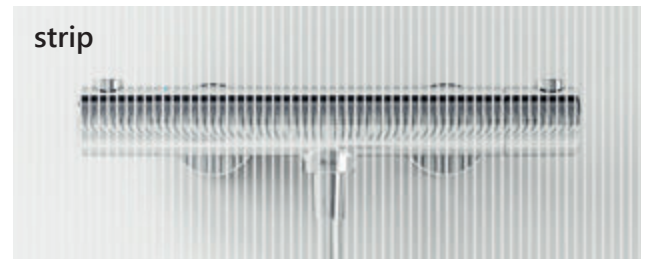

ATYPICAL PANNELLING – on demand

Safety glass with print or tint

strip