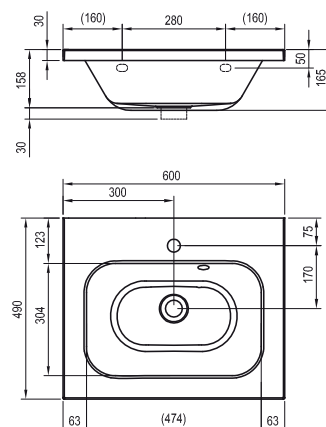

RAVAK Washbasins from cast marble and ceramic

Order No.	Type	Dimensions (mm)	Size of packaging (cm)	Gross weight (kg)
XJG01160000	Washbasin Chrome 600 with holes	600x490x188	62x19x54	16.5
XJG01170000	Washbasin Chrome 700 with holes	700x490x188	71x19x54	20
XJG01180000	Washbasin Chrome 800 with holes	800x490x188	81x19x54	23.2
X01437	Washbasin waste plug Click-Clack low, chrome	Ø 62x77-92	7x7x11	0.27
X01373	Washbasin waste plug Click-Clack, chrome	Ø 62x104-119	7,5x7,5x14,5	0.35
X01748	Washbasin waste plug Click-Clack, black	Ø 62x104-119	7,5x7,5x14,5	0.35
X01612	Washbasin waste trap furniture	Ø 70x170-240x210-510	20x9x40	0.29
X01371	Washbasin waste trap, chrome	Ø 50x140-240x360	15x7x36	0.77