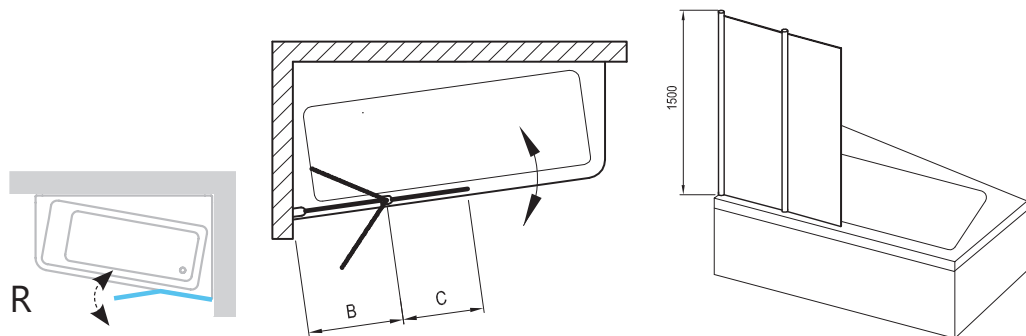

GLASS THICKNESS

L/R OPTION

LIFTING MECHANISM

GLASS PROTECTION ANTICALC

CONCEPTS

10CVS2

Design

BRIGHT ALU

SATIN

WHITE

Standard panelling

TRANSPARENT

Height
1500 mm

Order No.	Type	Frame	Panelling	Dimensions (mm)			Size of packaging (cm)	Gross weight (kg)
				Dimensions (mm)	„B“	„C“		
7QLA0103Z1	10CVS2 - 100 L	white	transparent	1000	539	461	98x6x153	26.9
7QLA0U03Z1	10CVS2 - 100 L	satın	transparent	1000	539	461	98x6x153	26.9
7QLA0C03Z1	10CVS2 - 100 L	bright alu	transparent	1000	539	461	98x6x153	26.9
7QRA0103Z1	10CVS2 - 100 P	white	transparent	1000	539	461	98x6x153	26.9
7QRA0U03Z1	10CVS2 - 100 P	satın	transparent	1000	539	461	98x6x153	26.9
7QRA0C03Z1	10CVS2 - 100 P	bright alu	transparent	1000	539	461	98x6x153	26.9

Products are delivered within 14 days as standard.