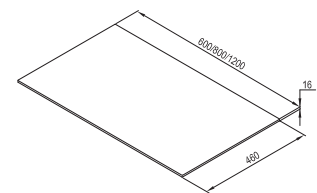

Order No.	Type	Dimensions (mm)	Size of packaging (cm)	Gross weight (kg)
X000001379	Countertop Comfort 600, white	600x465x16	64,5x5,3x51	4.7
X000001380	Countertop Comfort 800, white	800x465x16	84,5x5,3x51	6.4
X000001381	Countertop Comfort 1200, white	1200x465x16	124,5x5,3x51	9.2
X000001375	Countertop console Balance/Comfort 120	200x360x110	37,5x5x13,5	3
X000001384	Towel holder Comfort, white	5x100x455	47x8,5x15	2

Products are delivered within 14 days as standard.