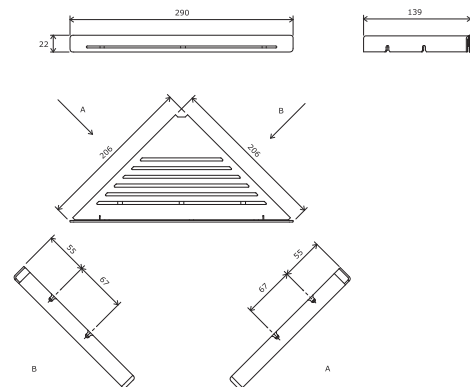

Order No.	Type	Design	Size of packaging (cm)	Gross weight (kg)
X07P575	Shelf Slim S	black/chrome	29x11x4	0.39
X07P577	Shelf Slim S	satın/chrome	29x11x4	0.39