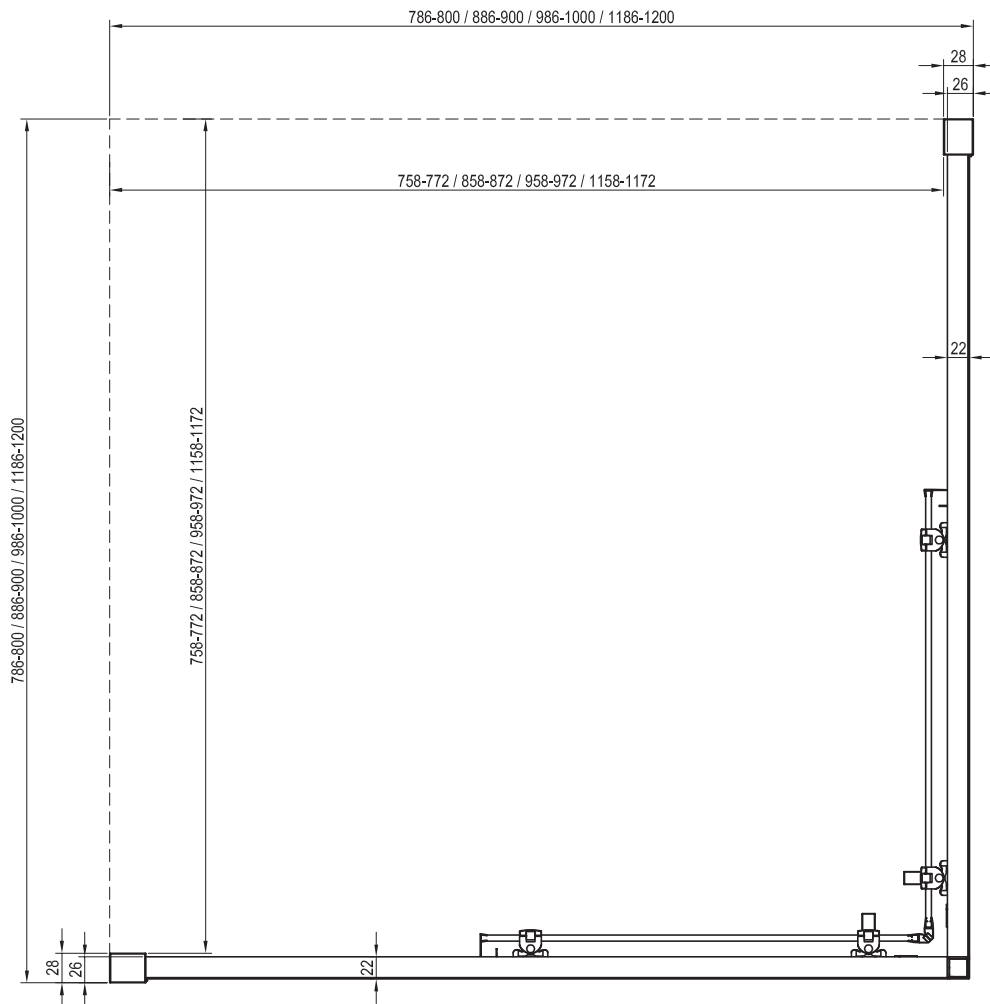

BLSRV2 Structural preparation

Type	Mounting onto a tray * Recommended shower tray size (mm)	Floor mounting ** Recommended size of inclined area (mm)
BLSRV2 - 80	800 x 800	765 x 765
BLSRV2 - 90	900 x 900	865 x 865

* The values listed in the table assume the tray is mounted in accordance with the RAVAK assembly manual

** The values in the table apply to the inside edge of the glass.