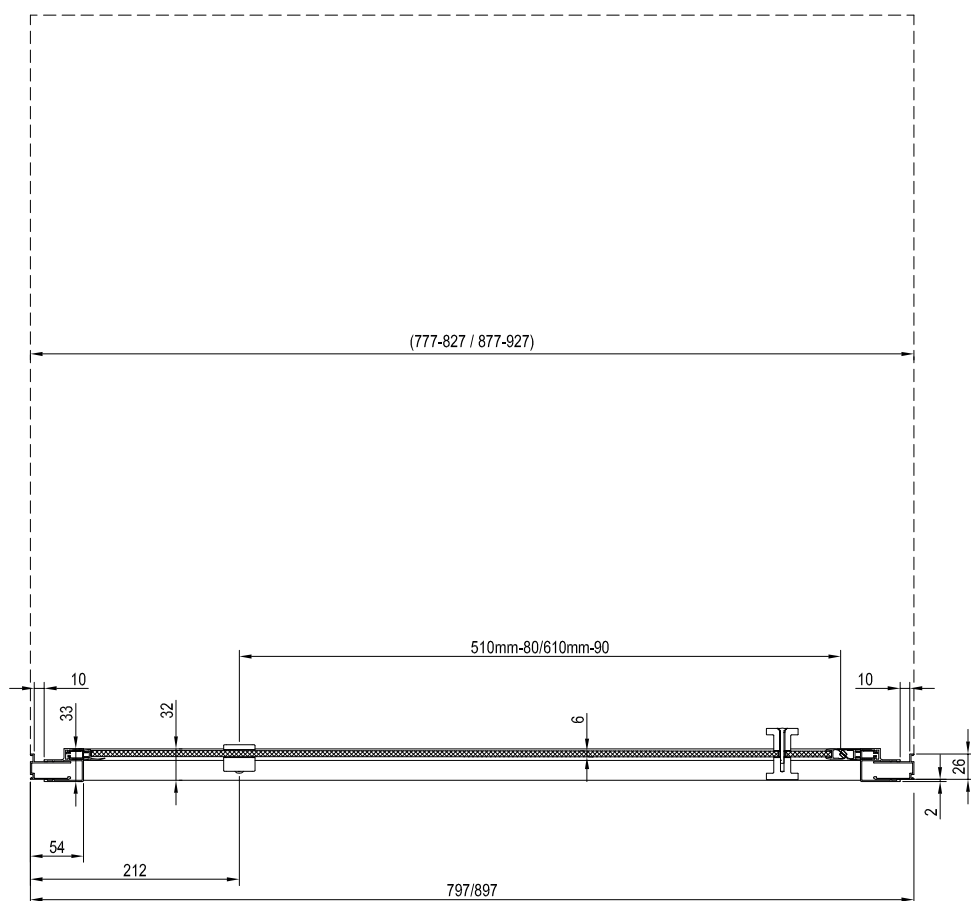

NDOP1

Structural preparation