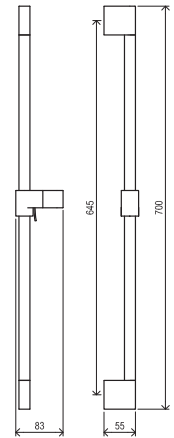

# Showers and accessories

Order No.	Type	Design	Size of packaging (cm)	Gross weight (kg)
<b>X07P342</b>	975.00CR Shower bar with sliding shower holder and water outlet, 60 cm	chrome	61x13x5,5	0.97
<b>X07P366</b>	975.01CR Shower bar with sliding shower holder and water outlet, 90 cm	chrome	90,5x13x5,5	1.17