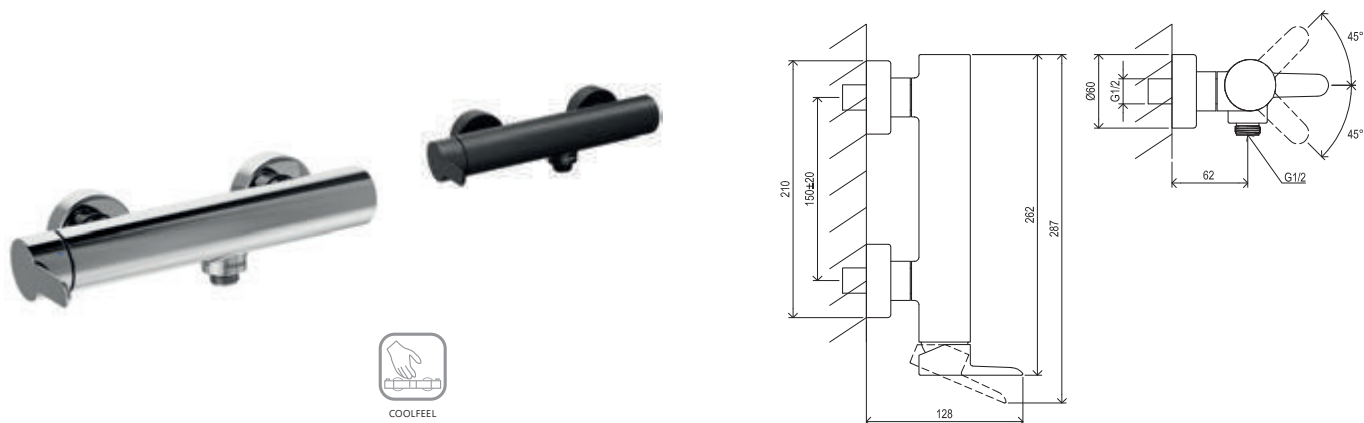

Order No.	Type	Design	Flow rate	Size of packaging (cm)	Gross weight (kg)
X070145	PU 032.00CR Wall-mounted shower faucet, w/o set	chrome	23	28x22x7,5	1.93
X070187	PU 032.20BL Wall-mounted shower faucet, w/o set	black	23	28x22x7,5	4