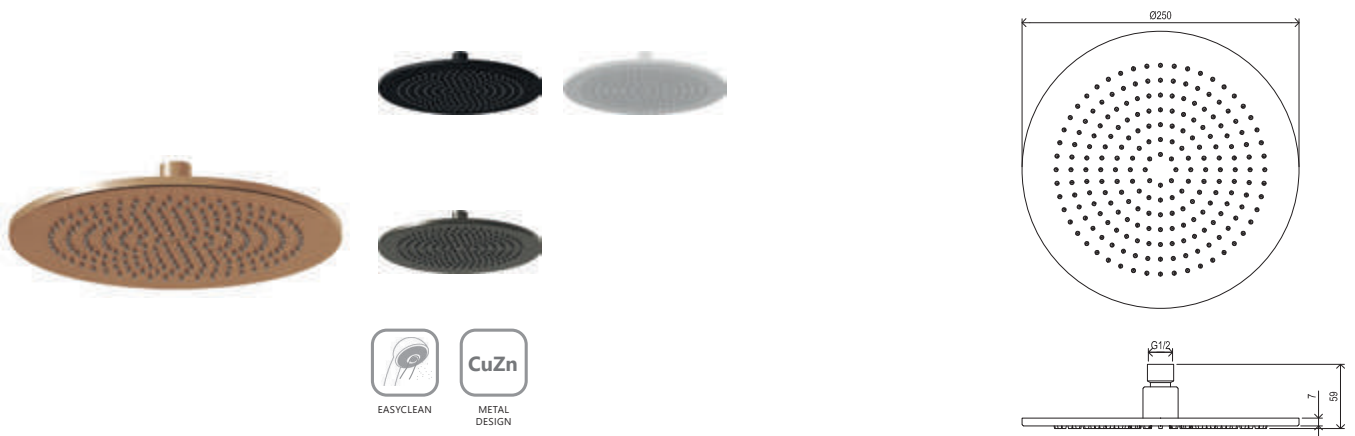

Order No.	Type	Design	Flow rate	Size of packaging (cm)	Gross weight (kg)
X07P687	980.10VV Head shower round, brass, 250 mm	White Velvet	12	27x28x8	1.53
X07P675	980.20BLM Head shower round, brass, 250 mm	Black Matt	12	27x28x8	1.53
X07P699	980.20GB Head shower round, brass, 250 mm	Graphite Brushed	12	27x28x8	1.53
X07P711	980.60RGB Head shower round, brass, 250 mm	Rose Gold Brushed	12	27x28x8	1.53