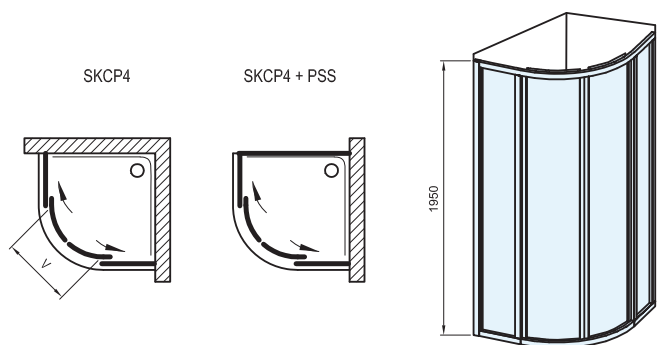

Extension and connecting profiles

Order No.	Type	Frame	Product dimensions (mm)	Size of packaging (cm)	Gross weight (kg)
E7788011195021	NPS 195	white	23x26x1950	2x3x195	0.41
E7788013195021	NPS 195	black	23x26x1950	2x3x195	0.41
E778801U195021	NPS 195	satın	23x26x1950	2x3x195	0.41
E119500021	T connection 195	white	68x60x1950	7x7x199	1.87
E11950002U	T connection 195	satın	68x60x1950	7x7x199	1.87