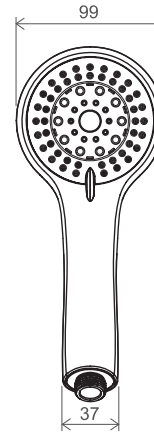

Order No.	Type	Design	Flow rate	Size of packaging (cm)	Gross weight (kg)
X07P008	952.00CR Hand shower round, 5 functions	chrome	12/16/16/14/14	23x12,5x6	0.35

Flow rate values: 953 Jet/Rain/Soft Flow rate values: 952 Jet/Soft/Stream/Soft+Stream/Soft+Jet
Flow rate is given in l/min at a pressure of 0.3 MPa. Products are delivered within 14 days as standard.