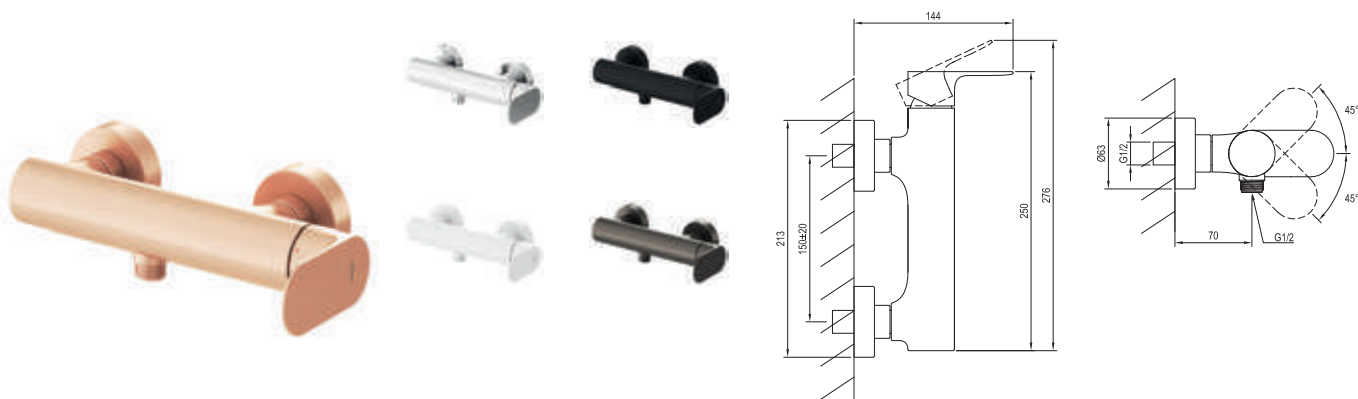

5

5-YEAR WARRANTY ON FAUCETS

SOFT MOVE

Order No.	Type	Design	Flow rate	Size of packaging (cm)	Gross weight (kg)
<b>X070213</b>	EL 022.00CR Wall-mounted bathtub faucet, w/o set	Chrome	13/22	27x24,4x7	2.6
<b>X070256</b>	EL 022.10WV Wall-mounted bathtub faucet, w/o set	White Velvet	13/22	27x24,4x7	2.6
<b>X070293</b>	EL 022.20BLM Wall-mounted bathtub faucet, w/o set	Black Matt	13/22	27x24,4x7	2.6
<b>X070330</b>	EL 022.20GB Wall-mounted bathtub faucet, w/o set	Graphite Brushed	13/22	27x24,4x7	2.6
<b>X070367</b>	EL 022.60RGB Wall-mounted bathtub faucet, w/o set	Rose Gold Brushed	13/22	27x24,4x7	2.6