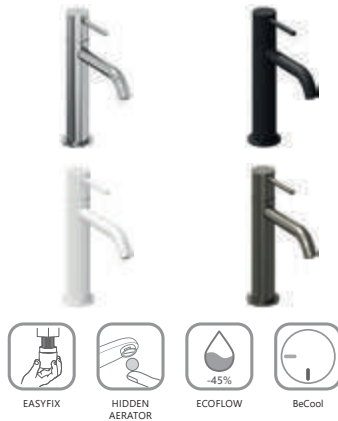

Order No.	Type	Design	Flow rate	Size of packaging (cm)	Gross weight (kg)
X070394	ES 012.01CR Washbasin faucet BeCool 190 mm, w/o pop-up waste	Chrome	5	35,3x23x7,4	1.13
X070395	ES 012.11WV Washbasin faucet BeCool 190 mm, w/o pop-up waste	White Velvet	5	35,3x23x7,4	1.13
X070396	ES 012.21BLM Washbasin faucet BeCool 190 mm, w/o pop-up waste	Black Matt	5	35,3x23x7,4	1.13
X070397	ES 012.21GB Washbasin faucet BeCool 190 mm, w/o pop-up waste	Graphite Brushed	5	35,3x23x7,4	1.13
X070398	ES 012.61RGB Washbasin faucet BeCool 190 mm, w/o pop-up waste	Rose Gold Brushed	5	35,3x23x7,4	1.13

Flow rate is given in l/min at a pressure of 0.3 MPa. Products are delivered within 14 days as standard.