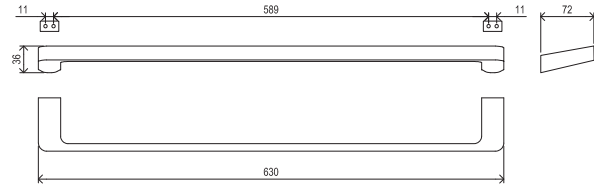

5-YEAR WARRANTY

METAL DESIGN

CONCEPTS

10°

Order No.	Type	Design	Size of packaging (cm)	Gross weight (kg)
<b>X07P324</b>	TD 300.00CR Towel bar	chrome	11x4,5x26	0.58
<b>X07P560</b>	TD 300.20BL Towel bar	black	11x4,5x26	0.58