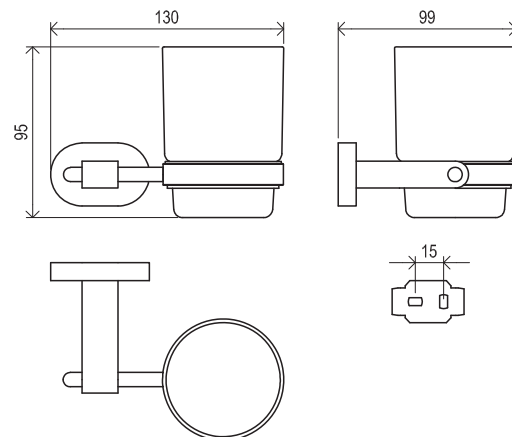

Order No.	Type	Design	Size of packaging (cm)	Gross weight (kg)
X07P188	CR 210.00CR Single cup holder (glass)	chrome	15x13x9	0.59