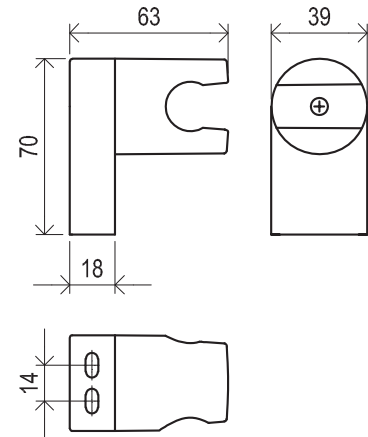

RAVAK
CLEANER
CHROME

2-YEAR
WARRANTY

Showers and accessories

Order No.	Type	Design	Size of packaging (cm)	Gross weight (kg)
X07P011	611.00CR Shower holder adjustable	chrome	7x5,5x8	0.08
X07P686	611.10WV Shower holder adjustable	White Velvet	7x5,5x8	0.08
X07P639	611.20BL Shower holder adjustable	black	7x5,5x8	0.08
X07P674	611.20BLM Shower holder adjustable	Black Matt	7x5,5x8	0.08
X07P698	611.20GB Shower holder adjustable	Graphite Brushed	7x5,5x8	0.08
X07P710	611.60RGB Shower holder adjustable	Rose Gold Brushed	7x5,5x8	0.08