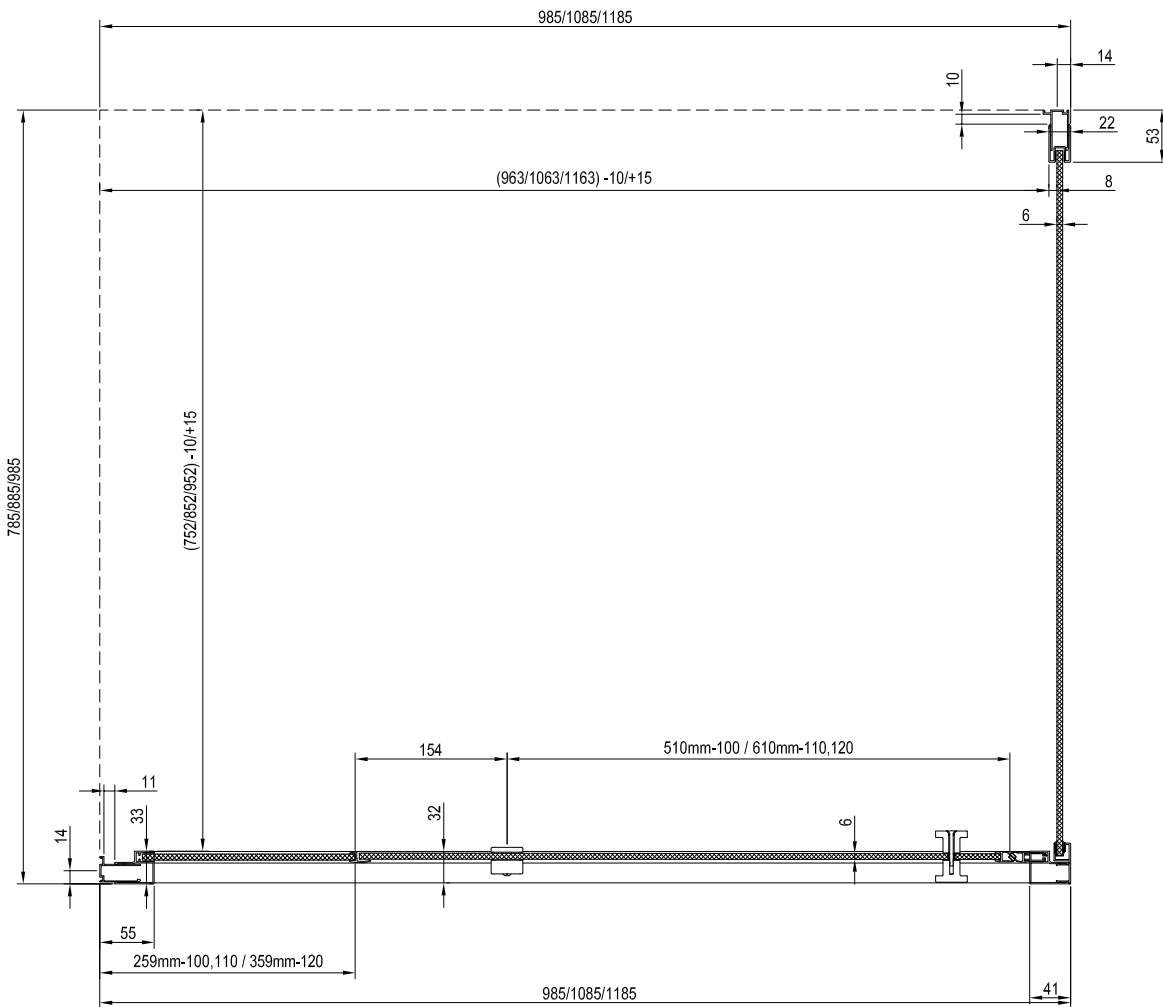

NDOP2 + NPSS Structural preparation

Type	Mounting onto a tray * Recommended shower tray size (mm)	Floor mounting ** Recommended size of inclined area (mm)
NDOP2 - 100 + NPSS - 80	1000 x 800	961 x 744
NDOP2 - 100 + NPSS - 100	1000 x 1000	961 x 944
NDOP2 - 110 + NPSS - 80	1100 x 800	1061 x 744
NDOP2 - 120 + NPSS - 80	1200 x 800	1161 x 744
NDOP2 - 120 + NPSS - 90	1200 x 900	1161 x 844

* The values listed in the table assume the tray is mounted in accordance with the RAVAK assembly manual

** The values in the table apply to the inside edge of the glass.