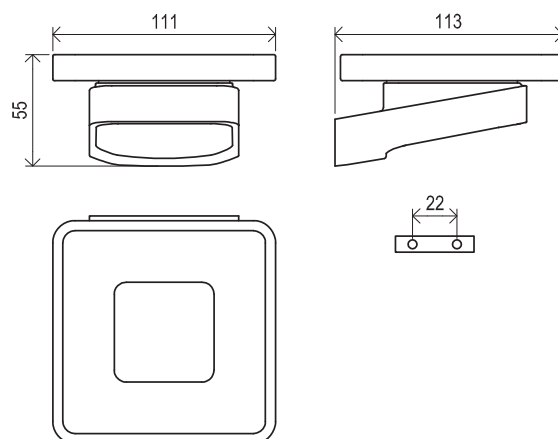

Order No.	Type	Design	Size of packaging (cm)	Gross weight (kg)
X07P354	TD 200.00CR Soap holder	chrome	15x13x9	0.71
X07P556	TD 200.20BL Soap holder	black	15x13x9	0.71

Products are delivered within 14 days as standard.