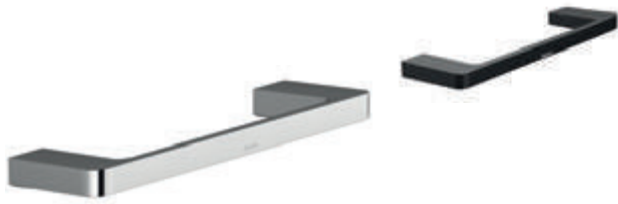

5-YEAR WARRANTY

METAL DESIGN

CONCEPTS

10°

Order No.	Type	Design	Size of packaging (cm)	Gross weight (kg)
<b>X07P324</b>	TD 300.00CR Towel bar	chrome	11x4,5x26	0.58
<b>X07P560</b>	TD 300.20BL Towel bar	black	11x4,5x26	0.58