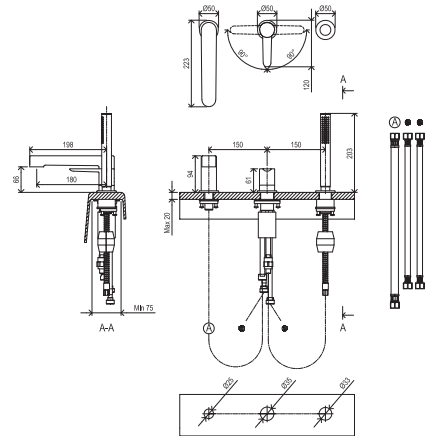

FLEXIFLOW

EASYTWIST

EASYCLEAN

Order No.	Type	Design	Flow rate	Size of packaging (cm)	Gross weight (kg)
X070142	PU 026.00CR Bathtub edge faucet 3-hole, with set	chrome	21/9	48,5x31x7,5	4
X070186	PU 026.20BL Bathtub edge faucet 3-hole, with set	black	21/9	48,5x31x7,5	2.19