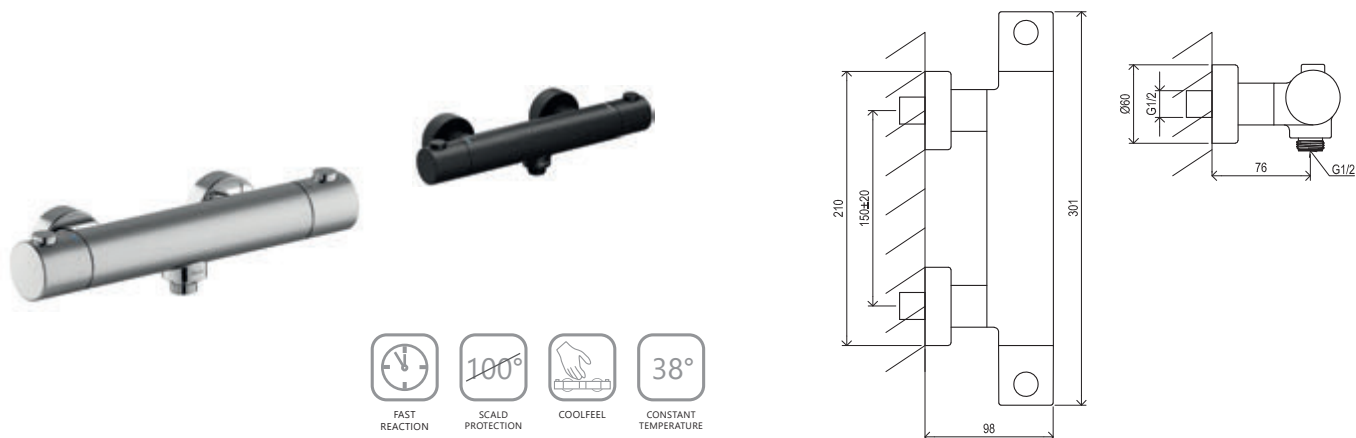

Order No.	Type	Design	Flow rate	Size of packaging (cm)	Gross weight (kg)
X070116	PU 033.00CR Thermostatic shower faucet, w/o set	chrome	22	28x22x7,5	2.27
X070188	PU 033.20BL Thermostatic shower faucet, w/o set	black	22	28x22x7,5	1.93