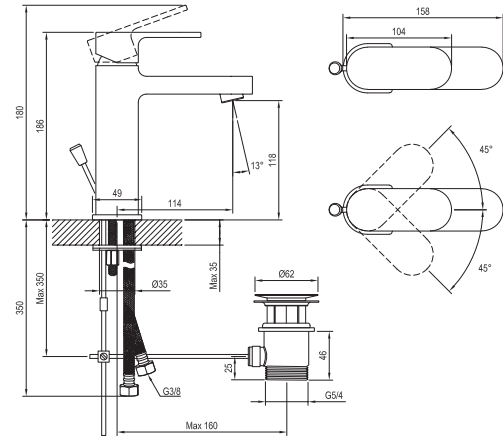

5-YEAR WARRANTY ON FAUCETS

SOFT MOVE

RAVAK CLEANER CHROME

CONCEPTS

Chrome

Order No.	Type	Design	Flow rate	Size of packaging (cm)	Gross weight (kg)
X070190	CR 013.00CR Washbasin faucet 180 mm, with pop-up waste	chrome	8	32x21x7,5	2.11