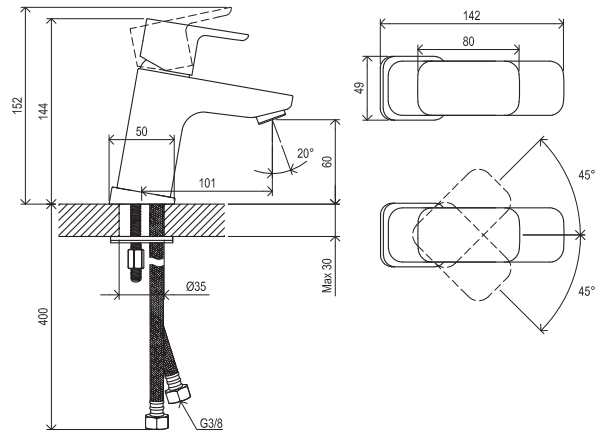

Order No.	Type	Design	Flow rate	Size of packaging (cm)	Gross weight (kg)
X070127	TD F 012.00CR Washbasin faucet 144 mm, w/o pop-up waste	chrome	5	28x18x7,5	1.52
X070148	TD F 012.20BL Washbasin faucet 144 mm, w/o pop-up waste	black	5	28x18x7,5	1.52