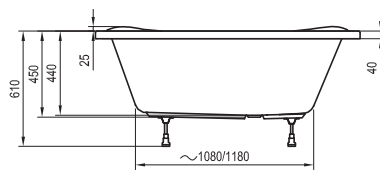

2351
2951
VOLUME

29 kg
34 kg
WEIGHT

10
10-YEAR
WARRANTY

Bathtub colour

WHITE

Panel colour

WHITE

Order No.	BATHTUB	Dimensions (mm)	Size of packaging (cm)	Gross weight (kg)
C651000000	Bathtub NEW DAY 140x140	1400x1400x475	141x141x50	28.95
C661000000	Bathtub NEW DAY 150x150	1500x1500x475	151x151x50	33.5

Order No.	PANELS AND SUPPORTS	Dimensions (mm)	Size of packaging (cm)	Gross weight (kg)
CY65000000	Support for bathtub NEW DAY, GENTIANA	88x11x5	88x11x5	6.37
CZF1000ANO	Panel NEW DAY, GENTIANA 140	5x55x58	5x55x58	6.98
CZG1000ANO	Panel NEW DAY, GENTIANA 150	5x59x58	5x59x58	7.06
B26500000N	Panelkit NEW DAY, GENTIANA	55x11x5	55x11x5	1.68

Order No.	RECOMMENDED PRODUCTS	Dimensions (mm)	Size of packaging (cm)	Gross weight (kg)
X01440	Bathtub overflow filler 570 C-C S/R, chrome	---	15x11x39	0.83
X01507	Bathtub waste set 570 B S/R, chrome	---	38x8,5x14,5	0.75
X01377	Bathtub waste set 570 C-C R/R, chrome	---	14x8x38	0.72
X01305	Bathtub waste set 570 B R/R, chrome	---	14x8x38	0.83

140 / 150 cm
140 / 150 cm

Warranty: 10 years – The warranty is contingent on the buyer using original RAVAK supports (legs) intended for the given type of bathtub in accordance with the assembly manual! Products are delivered within 14 days as standard.