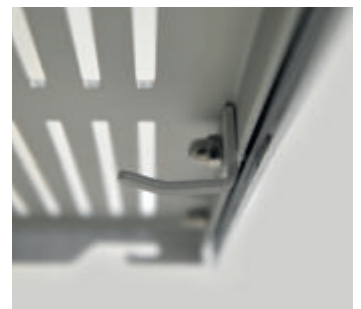

# Slim shelves

High-quality surface finish – anodized aluminium

Practical hooks on the underside for hanging

Versatile use and opportunities for combining