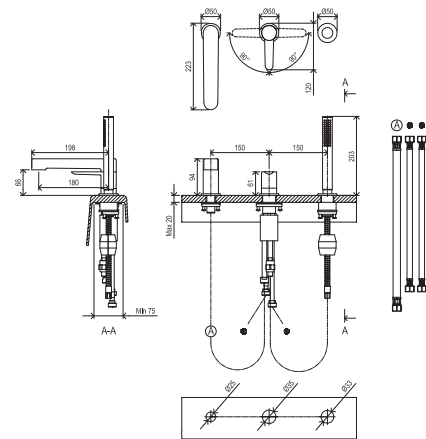

Order No.	Type	Design	Flow rate	Size of packaging (cm)	Gross weight (kg)
X070142	PU 026.00CR Bathtub edge faucet 3-hole, with set	chrome	21/9	48,5x31x7,5	4
X070186	PU 026.20BL Bathtub edge faucet 3-hole, with set	black	21/9	48,5x31x7,5	2.19