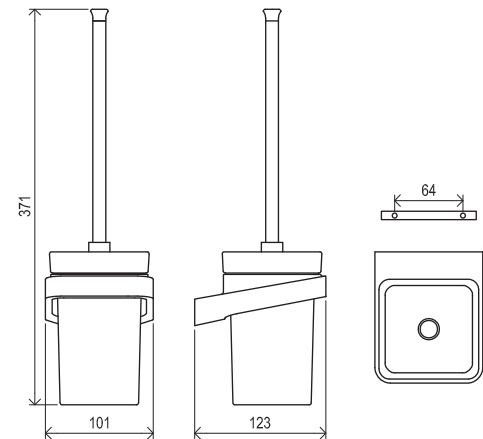

**5**

5-YEAR WARRANTY

**Zn**

METAL DESIGN

CONCEPTS

**10°**

Order No.	Type	Design	Size of packaging (cm)	Gross weight (kg)
<b>X07P329</b>	TD 400.00CR Toilet paper holder	chrome	11x4,5x16	0.53
<b>X07P565</b>	TD 400.20BL Toilet paper holder	black	11x4,5x16	0.53