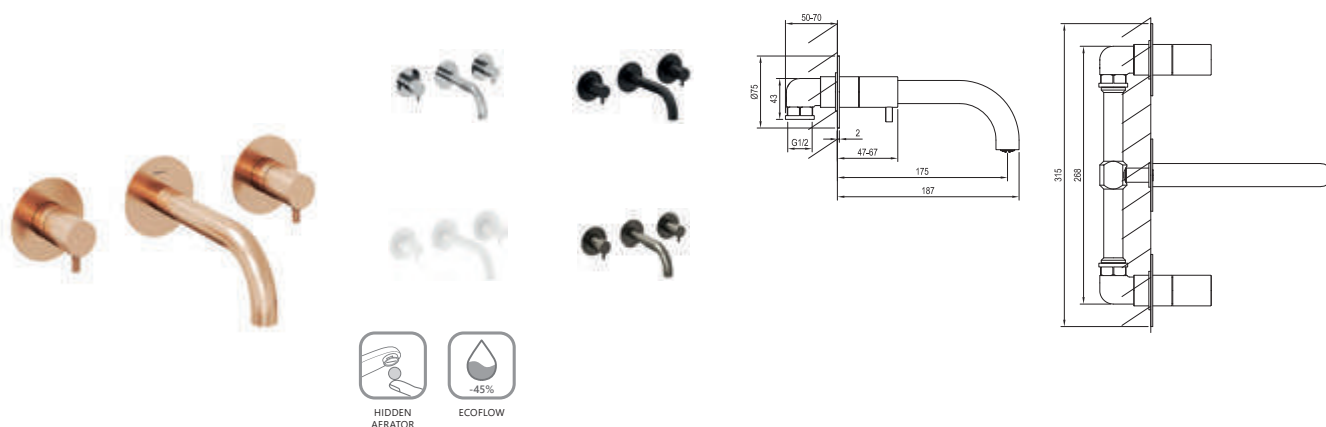

Order No.	Type	Design	Flow rate	Size of packaging (cm)	Gross weight (kg)
X070196	ES 019.00CR.O1 Washbasin concealed faucet, with body	Chrome	5	41,3x23x7,4	2.05
X070239	ES 019.10WV.O1 Washbasin concealed faucet, with body	White Velvet	5	41,3x23x7,4	2.05
X070276	ES 019.20BLM.O1 Washbasin concealed faucet, with body	Black Matt	5	41,3x23x7,4	2.05
X070313	ES 019.20GB.O1 Washbasin concealed faucet, with body	Graphite Brushed	5	41,3x23x7,4	2.05
X070350	ES 019.60RGB.O1 Washbasin concealed faucet, with body	Rose Gold Brushed	5	41,3x23x7,4	2.05