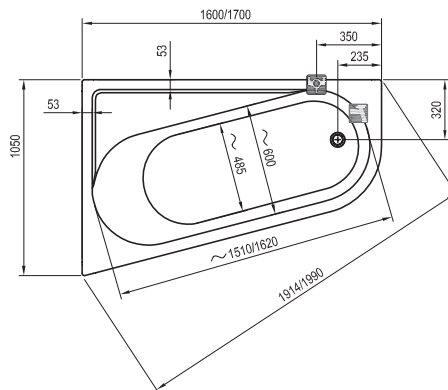

1951
2251

VOLUME

25 kg
27 kg

WEIGHT

CONCEPTS

L/R

L/R OPTION

10

10-YEAR
WARRANTY

Chrome

Bathtub colour

WHITE

Panel colour

WHITE

Order No.	BATHTUB	Dimensions (mm)	Size of packaging (cm)	Gross weight (kg)
CA51000000	Bathtub CHROME 160x105 L	1600x1050x440	165x107x48	22.6
CA61000000	Bathtub CHROME 160x105 R	1600x1050x440	165x107x48	22.6
CA31000000	Bathtub CHROME 170x105 L	1700x1050x440	175x107x48	27
CA41000000	Bathtub CHROME 170x105 R	1700x1050x440	175x107x48	27

Order No.	PANELS AND SUPPORTS	Dimensions (mm)	Size of packaging (cm)	Gross weight (kg)
CY81000000	Support for bathtub 10°, Chrome 160/170x105	---	88x11x5	4.22
CZA5100A00	Panel CHROME 160x105 L	162x107x55	162x107x55	6.16
CZA6100A00	Panel CHROME 160x105 R	162x107x55	162x107x55	6.16
CZA3100A00	Panel CHROME 170x105 L	172x107x55	172x107x55	6.53
CZA4100A00	Panel CHROME 170x105 R	172x107x55	172x107x55	6.38
B28100000N	Panelkit 10°, BeHappy II, Chrome 160/170x105	---	72x11x5	1.45

Order No.	RECOMMENDED PRODUCTS	Dimensions (mm)	Size of packaging (cm)	Gross weight (kg)
X01377	Bathtub waste set 570 C-C R/R, chrome	---	14x8x38	0.72
X01305	Bathtub waste set 570 B R/R, chrome	---	14x8x38	0.83
7QLA0C03Z1	10CVS2 - 100 L	1000	98x6x153	26.9
7QRA0C03Z1	10CVS2 - 100 R	1000	98x6x153	26.9

160 / 170 cm
105 cm

Warranty: 10 years – The warranty is contingent on the buyer using original RAVAK supports (legs) intended for the given type of bathtub in accordance with the assembly manual! Products are delivered within 14 days as standard.