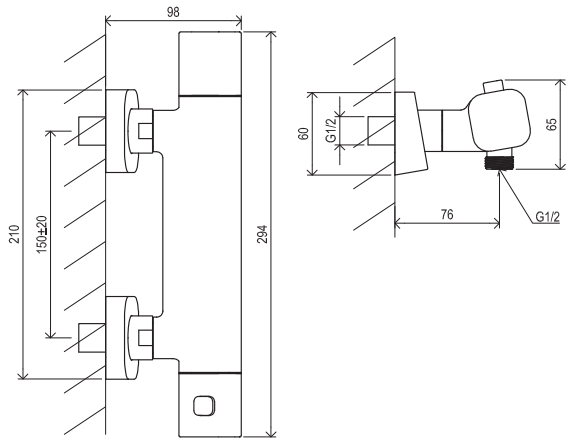

Order No.	Type	Design	Flow rate	Size of packaging (cm)	Gross weight (kg)
X070140	TD F 033.00CR Thermostatic shower faucet, w/o set	chrome	21	34x18x6,5	2.65
X070154	TD F 033.20BL Thermostatic shower faucet, w/o set	black	21	34x18x6,5	2.65

Flow rate is given in l/min at a pressure of 0.3 MPa. Products are delivered within 14 days as standard.