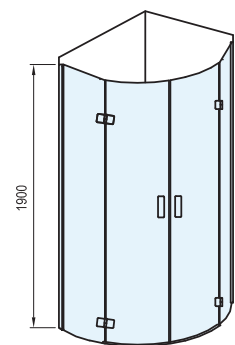

5-YEAR WARRANTY

LIFTING MECHANISM

GLASS PROTECTION ANTICALC

GLASS THICKNESS

SmartLine SMSKK4

Design

BRIGHT ALU

Standard panelling

TRANSPARENT

Height
1900 mm

Order No.	Type	Frame	Panelling	Dimensions (mm)				Size of packaging (cm)	Gross weight (kg)
				„A“	„B“	„S“	„V“		
3S244A00Y1	SMSKK4 - 80	bright alu/ chrome	transparent	785-800	441	228	761	47x20x201	51.3
3S277A00Y1	SMSKK4 - 90	bright alu/ chrome	transparent	885-900	441	328	761	47x20x201	56.8

Products are delivered within 14 days as standard.