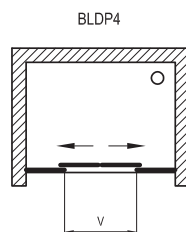

5-YEAR WARRANTY

GLASS THICKNESS

TILTING GLASS

GLASS PROTECTION ANTICALC

SILENT OPERATION

Blix BLDP4

Design

BRIGHT ALU

SATIN

WHITE

Standard panelling

TRANSPARENT

GRAPE

Atypical panelling

GRAPHITE

MATELLUX

MATRIX

Height
1900 mm

Order No.	Type	Frame	Panelling	Product dimensions (mm)	Product dimensions in mm - installation with BLPS	Product dimensions in mm - installation with BLPS+BLPS	"V" entrance (mm)	Size of packaging (cm)	Gross weight (kg)
0YVK0100Z1	○ BLDP4 - 200	white	transparent	1970-2010	1970-1990	1970	893	69,5x11x201,5	69.27
0YVK0U00Z1	○ BLDP4 - 200	satin	transparent	1970-2010	1970-1990	1970	893	69,5x11x201,5	69.27
0YVK0C00Z1	○ BLDP4 - 200	bright alu	transparent	1970-2010	1970-1990	1970	893	69,5x11x201,5	69.27
0YVK0100ZG	○ BLDP4 - 200	white	grape	1970-2010	1970-1990	1970	893	69,5x11x201,5	69.27
0YVK0U00ZG	○ BLDP4 - 200	satin	grape	1970-2010	1970-1990	1970	893	69,5x11x201,5	69.27
0YVK0C00ZG	○ BLDP4 - 200	bright alu	grape	1970-2010	1970-1990	1970	893	69,5x11x201,5	69.27

○ 6 week delivery time.
Other products are delivered within 14 days as standard.