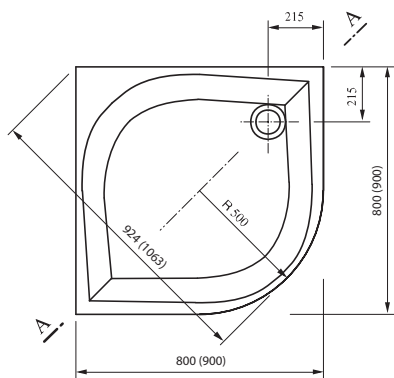

Elipso

Order No.	Type	Size of packaging (cm)	Gross weight (kg)
A224401410	Shower tray ELIPSO 80 PAN	81x4x81	7.02
A227701410	Shower tray ELIPSO 90 PAN	91x19x91	9.1
A000000004	Universal mounting kit for shower trays	8x5x125	0.66

Material: Acrylic (PMMA + ABS sandwich), Antibac® finish
Reinforcement: type PAN – polyurethane foam with glass fibres

Gigant

Order No.	Type	Size of packaging (cm)	Gross weight (kg)
XA01A401210	Shower tray GIGANT 100x80 LA	84x10x105	15.5
XA01G701210	Shower tray GIGANT 120x90 LA	84x10x125	19.7
B2F0000002	Universal base 650 for shower tray 90 LA	65x11x5	2.74
B2F0000003	Universal base 750 for shower tray 100 LA	75x11x5	3.06
A000000004	Universal mounting kit for shower trays	8x5x125	0.66

Material: Acrylic (PMMA + ABS sandwich), Antibac® finish
Reinforcement: type LA - fibreglass

Gigant