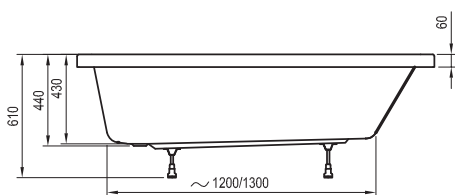

1801
2051

VOLUME

25 kg
28 kg

WEIGHT

CONCEPTS

L/R

L/R OPTION

10

10-YEAR
WARRANTY

10°

Bathtub colour

WHITE

Panel colour

WHITE

Order No.	BATHTUB	Dimensions (mm)	Size of packaging (cm)	Gross weight (kg)
C831000000	Bathtub 10° 160x95 L	1600x950x440	165x97x50	24.85
C841000000	Bathtub 10° 160x95 R	1600x950x440	165x97x50	24.85
C811000000	Bathtub 10° 170x100 L	1700x1000x440	175x97x50	27.54
C821000000	Bathtub 10° 170x100 R	1700x1000x440	175x97x50	27.54

Order No.	PANELS AND SUPPORTS	Dimensions (mm)	Size of packaging (cm)	Gross weight (kg)
CY81000000	Support for bathtub 10°, Chrome 160/170x105	---	88x11x5	4.22
CZ83100A00	Panel 10° 160 L	162x97x56	162x97x56	6.28
CZ84100A00	Panel 10° 160 R	162x97x56	162x97x56	6.28
CZ81100A00	Panel 10° 170 L	172x107x56	172x107x56	6.47
CZ82100A00	Panel 10° 170 R	172x107x56	172x107x56	6.47
B28100000N	Panelkit 10°, BeHappy II, Chrome 160/170x105	---	72x11x5	1.45

Order No.	RECOMMENDED PRODUCTS	Dimensions (mm)	Size of packaging (cm)	Gross weight (kg)
X01377	Bathtub waste set 570 C-C R/R, chrome	---	14x8x38	0.72
X01305	Bathtub waste set 570 B R/R, chrome	---	14x8x38	0.83
7QLA0C03Z1	10CVS2 - 100 L	1000	98x6x153	26.9
7QRA0C03Z1	10CVS2 - 100 R	1000	98x6x153	26.9

95 / 100 cm
160 / 170 cm

L

R

Warranty: 10 years – The warranty is contingent on the buyer using original RAVAK supports (legs) intended for the given type of bathtub in accordance with the assembly manual! Products are delivered within 14 days as standard.