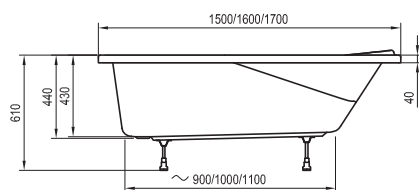

1651
1801
1951

VOLUME

22 kg
24 kg
24 kg

WEIGHT

10

10-YEAR
WARRANTY

Vanda II

Bathtub colour

WHITE

Panel colour

WHITE

Order No.	BATHTUB	Dimensions (mm)	Size of packaging (cm)	Gross weight (kg)
CO11000000	Bathtub VANDA II 150x70	1500x700x440	152x72x50	19.52
CP11000000	Bathtub VANDA II 160x70	1600x700x440	162x72x50	23.4
CP21000000	Bathtub VANDA II 170x70	1700x700x440	172x72x50	24.19

Order No.	PANELS AND SUPPORTS	Dimensions (mm)	Size of packaging (cm)	Gross weight (kg)
CY00000000	Support for bathtub 70 U	61x11x5	61x11x5	2.79
CZ001P0A00	Frontal panel U 150	151x3x59	151x3x59	4.23
CZ001S0A00	Frontal panel U 160	161x3x59	161x3x59	4.52
CZ001V0A00	Frontal panel U 170	171x3x59	171x3x59	4.73
CZ00110A00	Side panel U 70	70x3x59	70x3x59	1.89
B23600000N	Frontal panelkit U	51x11x5	51x11x5	1.24

Order No.	RECOMMENDED PRODUCTS	Dimensions (mm)	Size of packaging (cm)	Gross weight (kg)
X01377	Bathtub waste set 570 C-C R/R, chrome	---	14x8x38	0.72
X01305	Bathtub waste set 570 B R/R, chrome	---	14x8x38	0.83
796M010041	VS2 - 105	---	57x5x142	8.2
795P010041	VS3 - 100	---	37x5x142	8.32

150 / 160 / 170 cm
70 cm

Warranty: 10 years – The warranty is contingent on the buyer using original RAVAK supports (legs) intended for the given type of bathtub in accordance with the assembly manual! Products are delivered within 14 days as standard.