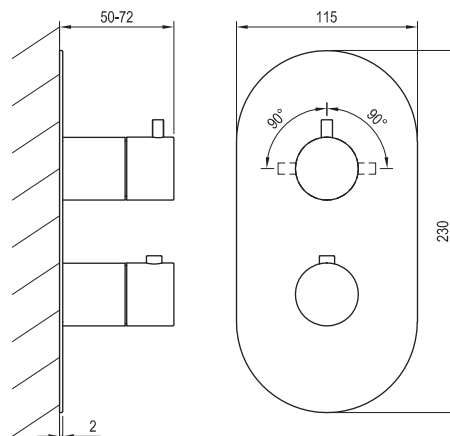

5

5-YEAR
WARRANTY
ON FAUCETS

Espirit

Order No.	Type	Design	Flow rate	Size of packaging (cm)	Gross weight (kg)
X070206	ES 063.00CR.O2.RB07C Thermostatic concealed faucet, 2-way w/o body	Chrome	22/22	26x15x7,5	1
X070249	ES 063.10WV.O2.RB07C Thermostatic concealed faucet, 2-way w/o body	White Velvet	22/22	26x15x7,5	1
X070286	ES 063.20BLM.O2.RB07C Thermostatic concealed faucet, 2-way w/o body	Black Matt	22/22	26x15x7,5	1
X070323	ES 063.20GB.O2.RB07C Thermostatic concealed faucet, 2-way w/o body	Graphite Brushed	22/22	26x15x7,5	1
X070360	ES 063.60RGB.O2.RB07C Thermostatic concealed faucet, 2-way w/o body	Rose Gold Brushed	22/22	26x15x7,5	1
X070232	RB 07C.50 Basic body for thermostatic concealed faucets, R-box Termo	-		15,7x17x15,7	2.67