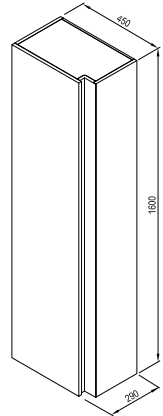

5

5-YEAR WARRANTY

ANTI-MOISTURE FINISH

CONCEPTS

Body design

Laminate Dark walnut

White gloss

Door design

Laminate Dark walnut

White gloss

10°

Order No.	Type	Dimensions (mm)	Size of packaging (cm)	Gross weight (kg)
X00000751	SB 10° 450, white	450x290x1600	49x33x164	29
X00000753	SB 10° 450, dark walnut	450x290x1600	49x33x164	29