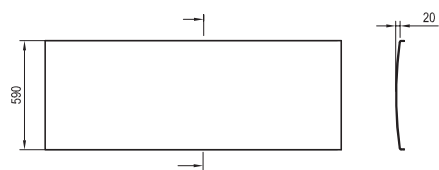

Asymmetric

Bathtub colour

WHITE

Panel colour

WHITE

Order No.	BATHTUB	Dimensions (mm)	Size of packaging (cm)	Gross weight (kg)
C441000000	Bathtub ASYMMETRIC 150x100 L	1500x1000x470	151x103x50	25
C451000000	Bathtub ASYMMETRIC 150x100 R	1500x1000x470	151x103x50	25
C461000000	Bathtub ASYMMETRIC 160x105 L	1600x1050x470	161x107x50	27
C471000000	Bathtub ASYMMETRIC 160x105 R	1600x1050x470	161x107x50	27
C481000000	Bathtub ASYMMETRIC 170x110 L	1700x1100x470	171x112x50	29.1
C491000000	Bathtub ASYMMETRIC 170x110 R	1700x1100x470	171x112x50	29.1

Order No.	PANELS AND SUPPORTS	Dimensions (mm)	Size of packaging (cm)	Gross weight (kg)
CY44000000	Support for bathtub ASYMMETRIC	---	86x11x5	4.12
CZ44100000	Panel ASYMMETRIC 150 L	1500x1000x590	3x37x62	5.5
CZ45100000	Panel ASYMMETRIC 150 R	1500x1000x590	3x37x62	5.5
CZ46100000	Panel ASYMMETRIC 160 L	1600x1050x590	3x41x62	5.7
CZ47100000	Panel ASYMMETRIC 160 R	1600x1050x590	3x41x62	5.7
CZ48100000	Panel ASYMMETRIC 170 L	1700x1100x590	3x45x62	5.9
CZ49100000	Panel ASYMMETRIC 170 R	1700x1100x590	3x45x62	5.9

Order No.	RECOMMENDED PRODUCTS	Dimensions (mm)	Size of packaging (cm)	Gross weight (kg)
X01305	Bathtub waste set 570 B R/R, chrome	---	14x8x38	0.83
X01377	Bathtub waste set 570 C-C R/R, chrome	---	14x8x38	0.72
X01438	Bathtub overflow filler 570 B S/R, chrome	---	15x11x39	0.93
X01440	Bathtub overflow filler 570 C-C S/R, chrome	---	15x11x39	0.83

Warranty: 10 years – The warranty is contingent on the buyer using original RAVAK supports (legs) intended for the given type of bathtub in accordance with the assembly manual! Products are delivered within 14 days as standard.