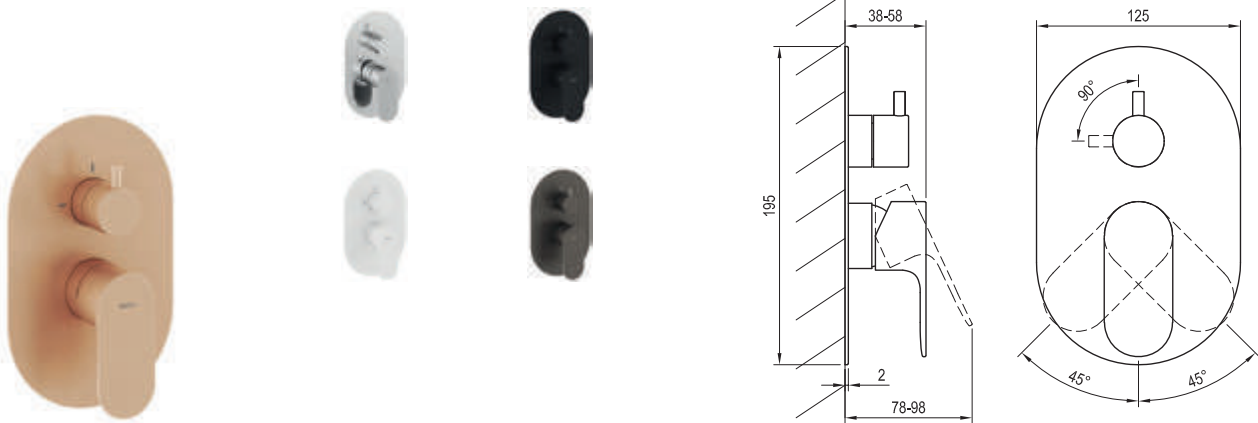

5-YEAR
WARRANTY
ON FAUCETS

SOFT MOVE

Order No.	Type	Design	Flow rate	Size of packaging (cm)	Gross weight (kg)
X070221	EL 065.00CR.O2.RB07E Concealed faucet, 2-way w/o body	Chrome	12/12	26x15x8	0.86
X070264	EL 065.10WV.O2.RB07E Concealed faucet, 2-way w/o body	White Velvet	12/12	26x15x8	0.86
X070301	EL 065.20BLM.O2.RB07E Concealed faucet, 2-way w/o body	Black Matt	12/12	26x15x8	0.86
X070338	EL 065.20GB.O2.RB07E Concealed faucet, 2-way w/o body	Graphite Brushed	12/12	26x15x8	0.86
X070375	EL 065.60RGB.O2.RB07E Concealed faucet, 2-way w/o body	Rose Gold Brushed	12/12	26x15x8	0.86
X070234	RB 07E.50 Basic body for concealed faucets, R-box Vertical O2	-		14,2x14x11,7	1.4