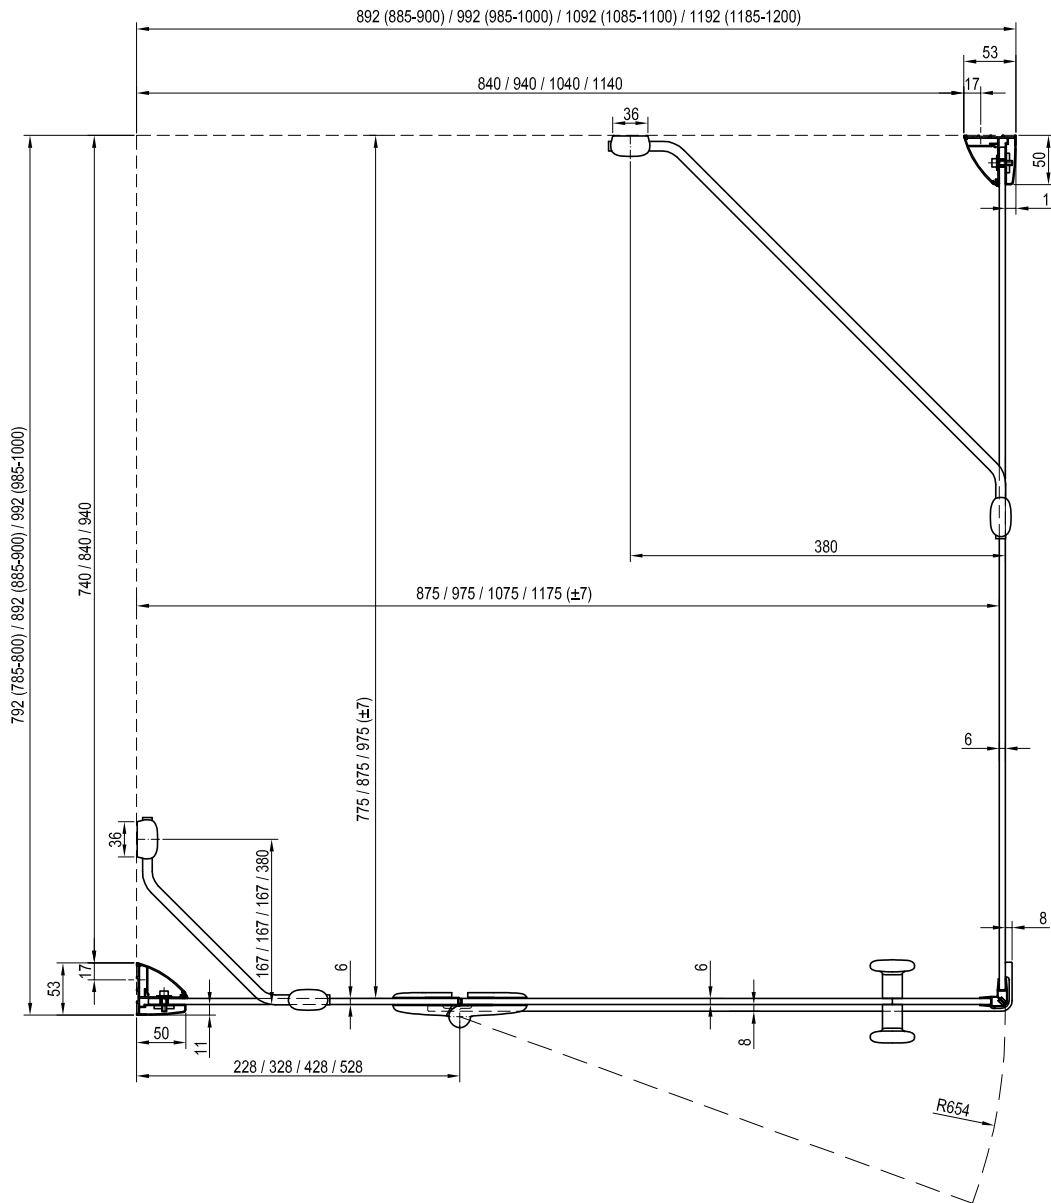

SMSD2 + SMPS Structural preparation

Type	Mounting onto a tray* Recommended shower tray size (mm)	Floor mounting** Recommended size of inclined area (mm)
SMSD2 - 90 B-L/R + SMPS - 90 L/R	900 x 900	840 x 840
SMSD2 - 100 B-L/R + SMPS - 80 L/R	1000 x 800	940 x 740
SMSD2 - 100 B-L/R + SMPS - 100 L/R	1000 x 1000	940 x 940
SMSD2 - 110 B-L/R + SMPS - 80 L/R	1100 x 800	1040 x 740
SMSD2 - 120 B-L/R + SMPS - 80 L/R	1200 x 800	1140 x 740
SMSD2 - 120 B-L/R + SMPS - 90 L/R	1200 x 900	1140 x 840

* The values listed in the table assume the tray is mounted in accordance with the RAVAK assembly manual

** The values in the table apply to the inside edge of the glass.