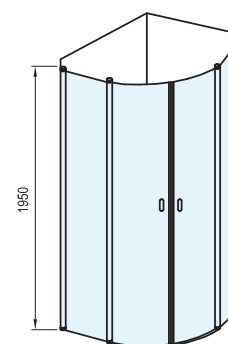

Extension profiles

Order No.	Type	Frame	Product dimensions (mm)	Size of packaging (cm)	Gross weight (kg)
E778801119470	CNPS	white	53x30x1947	3,5x55x195	1.23
E778801C19470	CNPS	bright alu	53x30x1947	3,5x55x195	1.23
E778801U19470	CNPS	satin	53x30x1947	3,5x55x195	1.23