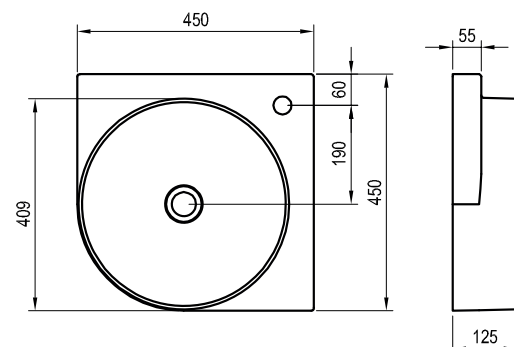

RAVAK Ceramic washbasins – thin-walled

Order No.	Type	Dimensions (mm)	Size of packaging (cm)	Gross weight (kg)
XJX01245000	Washbasin Yard 450 C ceramic, white	450x450x125	48x48x15	8.4
XJX01045000	Washbasin Yard 450 C ceramic, without hole, white	450x450x125	48x48x15	8.4
X01439	Washbasin waste plug fixed, chrome	Ø 68x104-119	7,5x7,5x14,5	0.31
X01695	Washbasin waste plug fixed ceramic, white	Ø 67x99	7,5x7,5x14,5	0.27
X01762	Washbasin waste plug fixed, black	Ø 68x104-119	7,5x7,5x14,5	0.36
X01371	Washbasin waste trap, chrome	Ø 50x140-240x360	15x7x36	0.77
X01747	Washbasin waste trap, black	Ø 50x140-240x360	15x7x36	0.88
X01612	Washbasin waste trap furniture	Ø 70x170-240x210-510	20x9x40	0.29