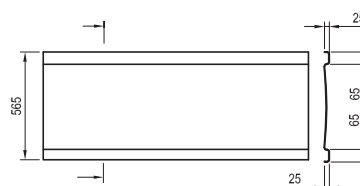

Rosa I

Bathtub colour

WHITE

Panel colour

WHITE

Order No.	BATHTUB	Dimensions (mm)	Size of packaging (cm)	Gross weight (kg)
CI01000000	Bathtub ROSA 140x105 L	1400x1050x470	143x107x50	23
CV01000000	Bathtub ROSA 140x105 R	1400x1050x470	143x107x50	23

Order No.	PANELS AND SUPPORTS	Dimensions (mm)	Size of packaging (cm)	Gross weight (kg)
CY55000000	Support for bathtub ROSA universal	---	88x11x5	4.42
CZH1000A00	Panel ROSA 140	1400x1050x565	3x49x59	6.23
B23000100N	Panelkit ROSA universal	---	72x11x5	3.25

Order No.	RECOMMENDED PRODUCTS	Dimensions (mm)	Size of packaging (cm)	Gross weight (kg)
X01377	Bathtub waste set 570 C-C R/R, chrome	---	14x8x38	0.72
X01440	Bathtub overflow filler 570 C-C S/R, chrome	---	15x11x39	0.83
7QLM0U00Y1	CVSK1 ROSA 140/150 L	---	84x5x156	25.68
76P70100Z1	VSK2 ROSA 140 R	---	46x8x153	13.23

140 cm
105 cm