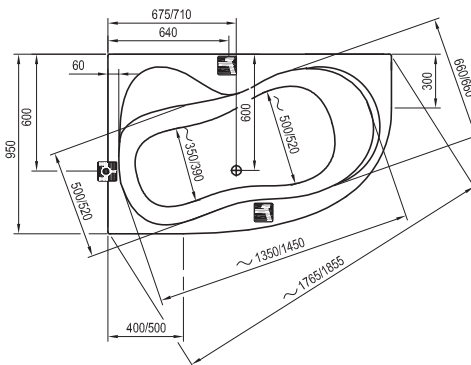

175 l
200 l

VOLUME

24 kg
26 kg

WEIGHT

CONCEPTS

L/R

L/R OPTION

10

10-YEAR
WARRANTY

Rosa 95

Bathtub colour

WHITE

Panel colour

WHITE

Order No.	BATHTUB	Dimensions (mm)	Size of packaging (cm)	Gross weight (kg)
C55100000	Bathtub ROSA 95 150x95 L	1500x950x440	151x95x50	24
C56100000	Bathtub ROSA 95 150x95 R	1500x950x440	153x95x50	24
C57100000	Bathtub ROSA 95 160x95 L	1600x950x440	163x95x50	26
C58100000	Bathtub ROSA 95 160x95 R	1600x950x440	163x95x50	26

Order No.	PANELS AND SUPPORTS	Dimensions (mm)	Size of packaging (cm)	Gross weight (kg)
CY5500000	Support for bathtub ROSA universal	---	88x11x5	4.42
CZ55100A00	Panel ROSA 95 150 L	1500x950x560	3x48x59	5.96
CZ56100A00	Panel ROSA 95 150 R	1500x950x560	3x48x59	5.96
CZ57100A00	Panel ROSA 95 160 L	1600x950x560	3x51x59	6.14
CZ58100A00	Panel ROSA 95 160 R	1600x950x560	3x51x59	6.14
B23000100N	Panelkit ROSA universal	---	72x11x5	3.25

Order No.	RECOMMENDED PRODUCTS	Dimensions (mm)	Size of packaging (cm)	Gross weight (kg)
X01305	Bathtub waste set 570 B R/R, chrome	---	14x8x38	0.83
X01438	Bathtub overflow filler 570 B S/R, chrome	---	15x11x39	0.93
7QLM0C00Y1	CVSK1 ROSA 140/150 L	---	84x5x156	25.68
76L8010041	VSK2 ROSA 150 L	---	48x8x153	6.73

150 / 160 cm
95 cm

L

R

Warranty: 10 years – The warranty is contingent on the buyer using original RAVAK supports (legs) intended for the given type of bathtub in accordance with the assembly manual! Products are delivered within 14 days as standard.