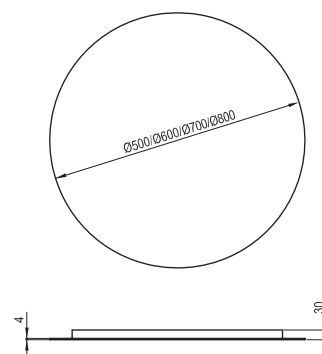

Order No.	Type	Dimensions (mm)	Size of packaging (cm)	Gross weight (kg)
X000001577	Mirror LUNA I 500 with lighting	Ø 500x30	56x6x56	5.5
X000001578	Mirror LUNA I 600 with lighting	Ø 600x30	66x6x66	7.4
X000001579	Mirror LUNA I 700 with lighting	Ø 700x30	76x6x76	9.6
X000001580	Mirror LUNA I 800 with lighting	Ø 800x30	86x6x86	12.4