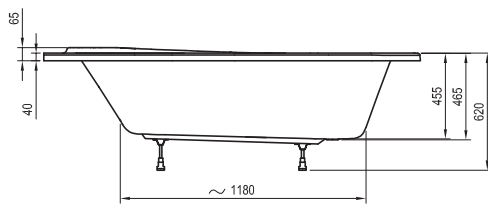

LoveStory II

Bathtub colour

Panel colour

Order No.	BATHTUB	Dimensions (mm)	Size of packaging (cm)	Gross weight (kg)
C75100000	Bathtub LOVE STORY II L	1890x1390x455	50x140x185	37.4
C76100000	Bathtub LOVE STORY II R	1890x1390x455	50x140x185	37.4

Order No.	PANELS AND SUPPORTS	Dimensions (mm)	Size of packaging (cm)	Gross weight (kg)
CY7500000	Support for bathtub LOVE STORY II	110x10x7	110x10x7	4.7
CZ75100A00	Panel LOVE STORY II L	3x57x60	3x57x60	8.05
CZ76100A00	Panel LOVE STORY II R	3x57x60	3x57x60	8.05
B27500000N	Panelkit LOVE STORY II	86x11x7	86x11x7	4.54

Order No.	RECOMMENDED PRODUCTS	Dimensions (mm)	Size of packaging (cm)	Gross weight (kg)
X01440	Bathtub overflow filler 570 C-C S/R, chrome	---	15x11x39	0.83
X01438	Bathtub overflow filler 570 B S/R, chrome	---	15x11x39	0.93

196 cm
139 cm

Warranty: 10 years – The warranty is contingent on the buyer using original RAVAK supports (legs) intended for the given type of bathtub in accordance with the assembly manual! Products are delivered within 14 days as standard.