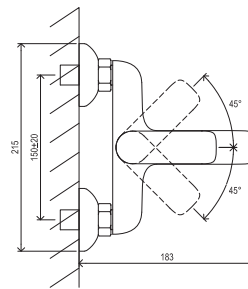

Order No.	Type	Design	Flow rate	Size of packaging (cm)	Gross weight (kg)
X070083	CL 022.00CR Wall-mounted bathtub faucet, w/o set	chrome	15/16	22,5x16,5x18,5	1.77