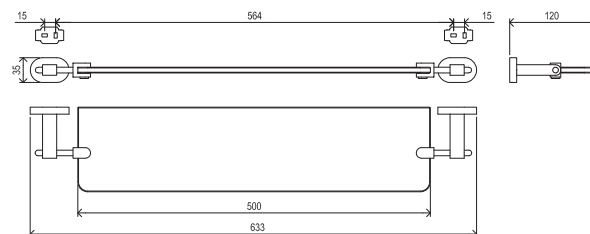

Order No.	Type	Design	Size of packaging (cm)	Gross weight (kg)
<b>X07P194</b>	CR 330.00CR Towel rack with holder	chrome	68x23x14	2.19

Order No.	Type	Design	Size of packaging (cm)	Gross weight (kg)
<b>X07P195</b>	CR 500.00CR Glass shelf	chrome	54x14x10	2.14