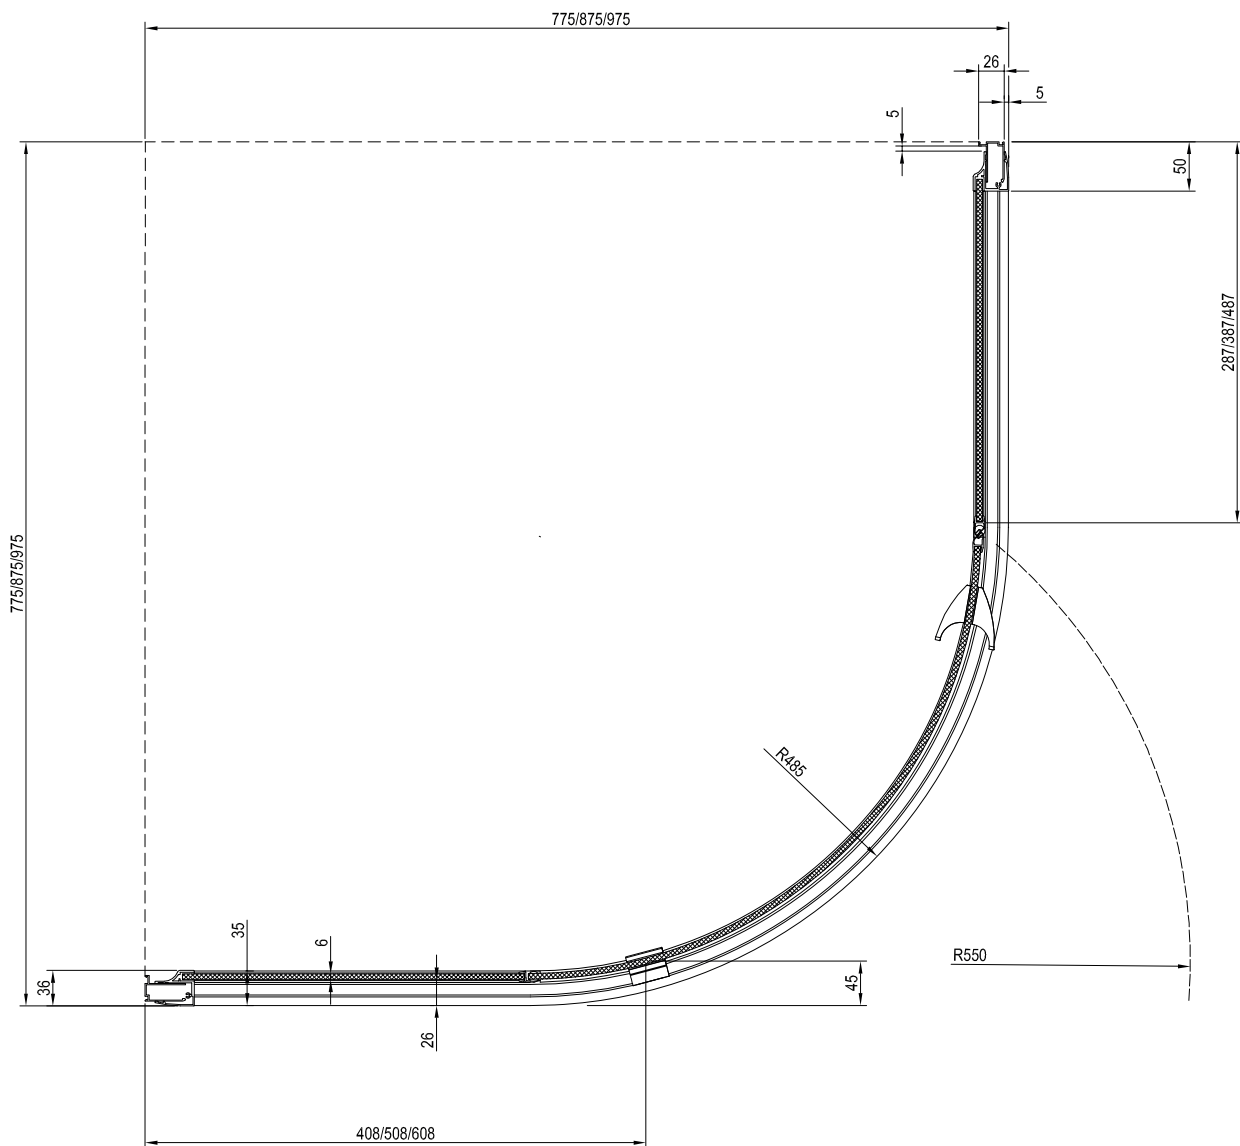

PSKK3 Structural preparation

Type	Mounting onto a tray * Recommended shower tray size (mm)	Floor mounting ** Recommended size of inclined area (mm)
PSKK3 - 80	800 x 800, R 500	In accordance with technical drawings
PSKK3 - 90	900 x 900, R 500	In accordance with technical drawings
PSKK3 - 100	1000 x 1000, R 500	In accordance with technical drawings

* The values listed in the table assume the tray is mounted in accordance with the RAVAK assembly manual

** The values in the table apply to the inside edge of the glass.