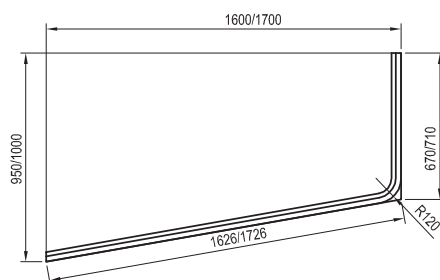

1801
2051

VOLUME

25 kg
28 kg

WEIGHT

CONCEPTS

L/R

L/R OPTION

10

10-YEAR
WARRANTY

10°

Bathtub colour

WHITE

Panel colour

WHITE

Order No.	BATHTUB	Dimensions (mm)	Size of packaging (cm)	Gross weight (kg)
C831000000	Bathtub 10° 160x95 L	1600x950x440	165x97x50	24.85
C841000000	Bathtub 10° 160x95 R	1600x950x440	165x97x50	24.85
C811000000	Bathtub 10° 170x100 L	1700x1000x440	175x97x50	27.54
C821000000	Bathtub 10° 170x100 R	1700x1000x440	175x97x50	27.54

Order No.	PANELS AND SUPPORTS	Dimensions (mm)	Size of packaging (cm)	Gross weight (kg)
CY81000000	Support for bathtub 10°, Chrome 160/170x105	---	88x11x5	4.22
CZ83100A00	Panel 10° 160 L	162x97x56	162x97x56	6.28
CZ84100A00	Panel 10° 160 R	162x97x56	162x97x56	6.28
CZ81100A00	Panel 10° 170 L	172x107x56	172x107x56	6.47
CZ82100A00	Panel 10° 170 R	172x107x56	172x107x56	6.47
B28100000N	Panelkit 10°, BeHappy II, Chrome 160/170x105	---	72x11x5	1.45

Order No.	RECOMMENDED PRODUCTS	Dimensions (mm)	Size of packaging (cm)	Gross weight (kg)
X01377	Bathtub waste set 570 C-C R/R, chrome	---	14x8x38	0.72
X01305	Bathtub waste set 570 B R/R, chrome	---	14x8x38	0.83
7QLA0C03Z1	10CVS2 - 100 L	1000	98x6x153	26.9
7QRA0C03Z1	10CVS2 - 100 R	1000	98x6x153	26.9

95 / 100 cm
160 / 170 cm

L

R

Warranty: 10 years – The warranty is contingent on the buyer using original RAVAK supports (legs) intended for the given type of bathtub in accordance with the assembly manual! Products are delivered within 14 days as standard.