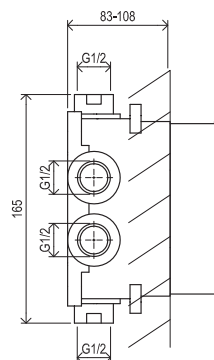

Order No.	Type	Design	Flow rate	Size of packaging (cm)	Gross weight (kg)
X070139	RB 072.50 Basic body for concealed faucets, R-box Vari	-		17,5x17,5x12,5	1.77
X070123	FL 065.00CR.O2.RB072 Concealed faucet, automat, 2-way w/o body	chrome	25/25	21,5x18,5x10	1.98
X070124	FL 066.00CR.O1.RB072 Concealed faucet, 1-way w/o body	chrome	25	21,5x18,5x10	1.63