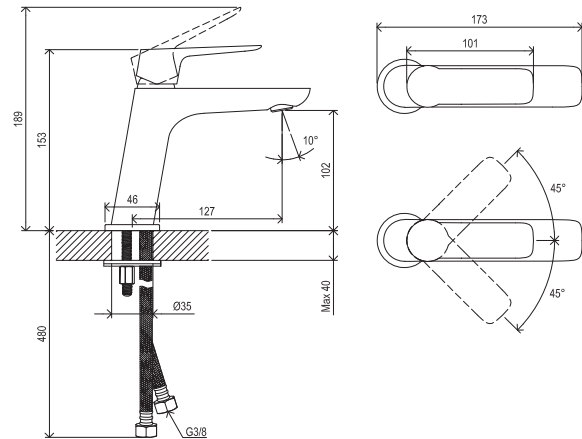

Order No.	Type	Design	Flow rate	Size of packaging (cm)	Gross weight (kg)
X070080	CL 012.00CR Washbasin faucet 153 mm, w/o pop-up waste	chrome	11	28x20x7,5	1.23