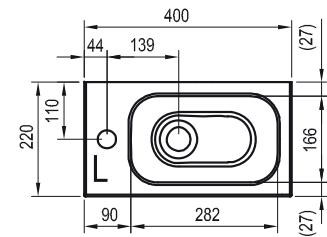

5

5-YEAR
WARRANTY

CONCEPTS

Chrome