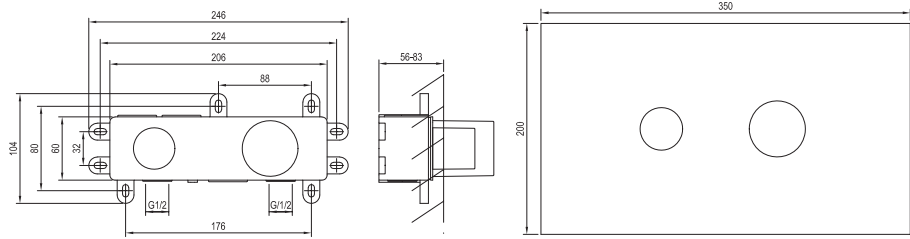

Order No.	Type	Design	Flow rate	Size of packaging (cm)	Gross weight (kg)
X070231	RB 07B.50 Basic body for washbasin concealed faucets, R-box Basin	-		25,7x11x11,5	1.2
X070198	ES 019.00CR.O1.RB07B Washbasin concealed faucet, w/o body	Chrome	5	32x22,5x8	0.93
X070241	ES 019.10WV.O1.RB07B Washbasin concealed faucet, w/o body	White Velvet	5	32x22,5x8	0.93
X070278	ES 019.20BLM.O1.RB07B Washbasin concealed faucet, w/o body	Black Matt	5	32x22,5x8	0.93
X070315	ES 019.20GB.O1.RB07B Washbasin concealed faucet, w/o body	Graphite Brushed	5	32x22,5x8	0.93
X070352	ES 019.60RGB.O1.RB07B Washbasin concealed faucet, w/o body	Rose Gold Brushed	5	32x22,5x8	0.93
X070212	EL 019.00CR.O1.RB07B Washbasin concealed faucet, w/o body	Chrome	5	32x22,5x8	1.69
X070255	EL 019.10WV.O1.RB07B Washbasin concealed faucet, w/o body	White Velvet	5	32x22,5x8	1.69
X070292	EL 019.20BLM.O1.RB07B Washbasin concealed faucet, w/o body	Black Matt	5	32x22,5x8	1.69
X070329	EL 019.20GB.O1.RB07B Washbasin concealed faucet, w/o body	Graphite Brushed	5	32x22,5x8	1.69
X070366	EL 019.60RGB.O1.RB07B Washbasin concealed faucet, w/o body	Rose Gold Brushed	5	32x22,5x8	1.69