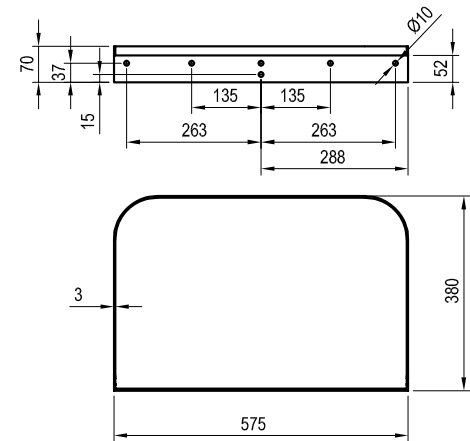

Accessories → 404

Faucets → 472

Extras → 582

Furniture → 408

Detergents → 601

Order No.	Type	Dimensions (mm)	Size of packaging (cm)	Gross weight (kg)
<b>XJX01280002</b>	Washbasin Yard 800 ceramic, white	805x500x125	84x53x15	17.45
<b>XJX01080000</b>	Washbasin Yard 800 ceramic, without hole, white	805x500x125	84x53x15	17.45
<b>X01439</b>	Washbasin waste plug fixed, chrome	Ø 68x104-119	7,5x7,5x14,5	0.31
<b>X01695</b>	Washbasin waste plug fixed ceramic, white	Ø 67x99	7,5x7,5x14,5	0.27
<b>X01762</b>	Washbasin waste plug fixed, black	Ø 68x104-119	7,5x7,5x14,5	0.36
<b>X01371</b>	Washbasin waste trap, chrome	Ø 50x140-240x360	15x7x36	0.77
<b>X01747</b>	Washbasin waste trap, black	Ø 50x140-240x360	15x7x36	0.88
<b>X01612</b>	Washbasin waste trap furniture	Ø 70x170-240x210-510	20x9x40	0.29