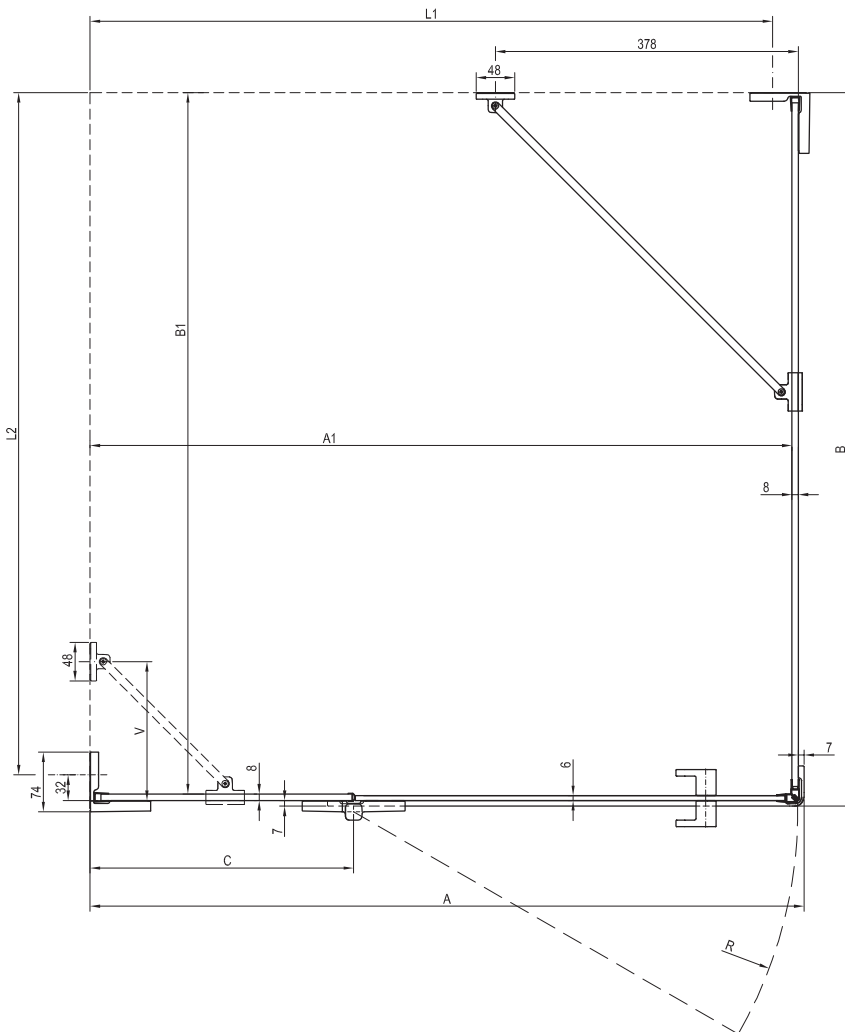

BSDPS Structural preparation

Type	Mounting onto a tray * Recommended shower tray size (mm)	Floor mounting ** Recommended size of inclined area (mm)
BSDPS - 80 L/R	800 x 800	774 x 774
BSDPS - 90 L/R	900 x 900	874 x 874
BSDPS - 100 L/R	1000 x 1000	974 x 974
BSDPS - 100/80 L/R	1000 x 800	974 x 774
BSDPS - 110/80 L/R	1100 x 800	1074 x 774
BSDPS - 120/80 L/R	1200 x 800	1174 x 774
BSDPS - 120/90 L/R	1200 x 900	1174 x 874

* The values listed in the table assume the tray is mounted in accordance with the RAVAK assembly manual

** The values in the table apply to the inside edge of the glass.

Type	„A“	„B“	„L1“	„L2“	„C“	„R“	„V“	„A1“	„B1“
BSDPS - 80 L/R	789 (783-795)	789 (783-795)	750	750	228	554	-	774 (±6)	774 (±6)
BSDPS - 90 L/R	889 (883-895)	889 (883-895)	850	850	328	554	-	874 (±6)	874 (±6)
BSDPS - 100 L/R	989 (983-995)	989 (983-995)	950	950	328	654	173	974 (±6)	974 (±6)
BSDPS - 100/80 L/R	989 (983-995)	789 (783-795)	950	750	328	654	173	974 (±6)	774 (±6)
BSDPS - 110/80 L/R	1089 (1083-1095)	789 (783-795)	1050	750	428	654	173	1074 (±6)	774 (±6)
BSDPS - 120/80 L/R	1189 (1183-1195)	789 (783-795)	1150	750	528	654	378	1174 (±6)	774 (±6)
BSDPS - 120/90 L/R	1189 (1183-1195)	889 (883-895)	1150	850	528	654	378	1174 (±6)	874 (±6)