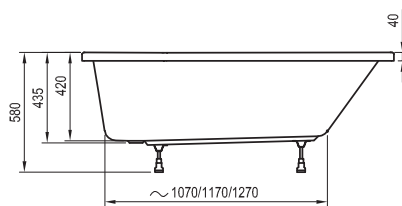

BeHappy II

Bathtub colour

WHITE

Panel colour

WHITE

Order No.	BATHTUB	Dimensions (mm)	Size of packaging (cm)	Gross weight (kg)
C981000000	Bathtub BE HAPPY II 150x75 L	1500x750x435	155x77x48	20.8
C991000000	Bathtub BE HAPPY II 150x75 R	1500x750x435	155x77x48	20.8
C961000000	Bathtub BE HAPPY II 160x75 L	1600x750x435	165x77x48	21.35
C971000000	Bathtub BE HAPPY II 160x75 R	1600x750x435	165x77x48	21.35
C941000000	Bathtub BE HAPPY II 170x75 L	1700x750x435	175x77x48	21.4
C951000000	Bathtub BE HAPPY II 170x75 R	1700x750x435	175x77x48	21.4

Order No.	PANELS AND SUPPORTS	Dimensions (mm)	Size of packaging (cm)	Gross weight (kg)
CY94000000	Support for bathtub BE HAPPY II	---	66x11x5	3.6
CZ98100A00	Panel BE HAPPY II 150 L	1500x750x535	152x77x56	4.43
CZ99100A00	Panel BE HAPPY II 150 R	1500x750x535	152x77x56	4.22
CZ96100A00	Panel BE HAPPY II 160 L	1600x750x535	162x77x56	4.73
CZ97100A00	Panel BE HAPPY II 160 R	1600x750x535	162x77x56	4.73
CZ94100A00	Panel BE HAPPY II 170 L	1700x750x535	172x77x56	4.9
CZ95100A00	Panel BE HAPPY II 170 R	1700x750x535	172x77x56	4.9
B28100000N	Panelkit 10°, BeHappy II, Chrome 160/170x105	---	72x11x5	1.45

Order No.	RECOMMENDED PRODUCTS	Dimensions (mm)	Size of packaging (cm)	Gross weight (kg)
X01377	Bathtub waste set 570 C-C R/R, chrome	---	14x8x38	0.72
795P0100Z1	VS3 - 100	---	37x5x142	14.14
795P0U00Z1	VS3 - 100	---	37x5x142	14.14
795S0100Z1	VS3 - 115	---	42x5x142	15.95

150 / 160 / 170 cm
75 cm

Warranty: 10 years – The warranty is contingent on the buyer using original RAVAK supports (legs) intended for the given type of bathtub in accordance with the assembly manual! Products are delivered within 14 days as standard.