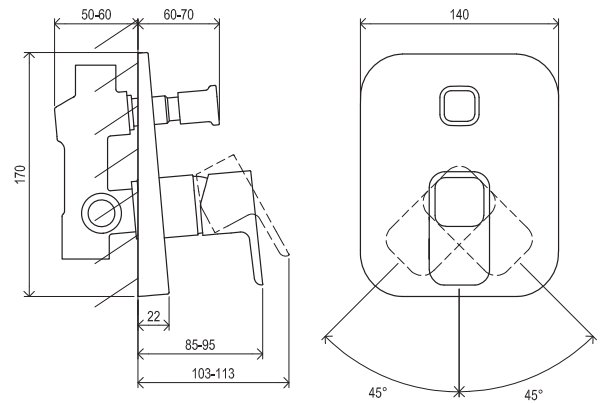

Order No.	Type	Design	Flow rate	Size of packaging (cm)	Gross weight (kg)
X070068	TD 061.00CR.O2 Concealed faucet, automat, 2-way with body	chrome	22/21	21,5x18,5x10	1.73