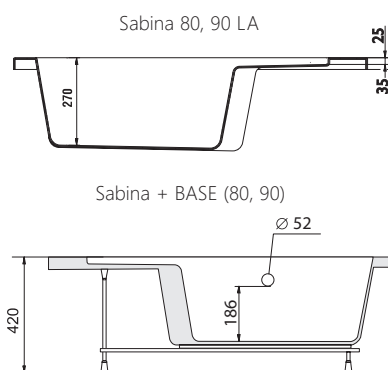

SHOWER TRAY DEPTH

SHOWER TRAY HEIGHT

WASTE TRAP DIAMETER

ANTIBAC®

Sabina

Order No.	Type	Size of packaging (cm)	Gross weight (kg)
A214001020	Shower tray SABINA 80 LA	81x30x81	14.75
A217001020	Shower tray SABINA 90 LA	91x30x91	16.79
B2C0000002	Base SABINA 80	67x11x5	3.4
B2C0000001	Base SABINA 90	77x11x5	3.41
A914001020	Panel SABINA 80	4x21x39	2.47
A917001020	Panel SABINA 90	4x21x39	2.63
B2E000001N	Panelkit SABINA 80	5x11x29	0.84
B2E000000N	Panelkit SABINA 90	5x11x39	0.84
A00000004	Universal mounting kit for shower trays	8x5x125	0.66

Material: Acrylic (PMMA + ABS sandwich), Antibac® finish
Reinforcement: type LA - fibreglass