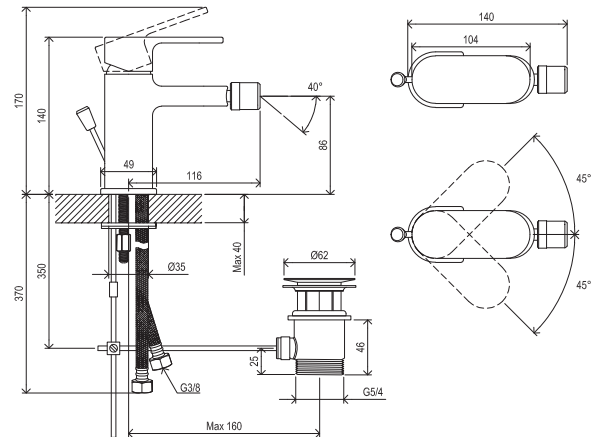

# Chrome

EASYCLEAN

Order No.	Type	Design	Flow rate	Size of packaging (cm)	Gross weight (kg)
<b>X070055</b>	CR 055.00CR Bidet faucet 140 mm, with pop-up waste	chrome	15	32x21x7,5	1.84

EASYCLEAN

FLEXIFLOW

Order No.	Type	Design	Flow rate	Size of packaging (cm)	Gross weight (kg)
<b>X070093</b>	CR 019.00CR.O1 Washbasin concealed faucet, with body	chrome	8	37x32x13	4.17