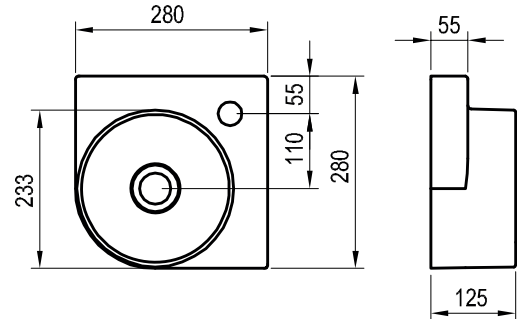

Order No.	Type	Dimensions (mm)	Size of packaging (cm)	Gross weight (kg)
XJX01228000	Small washbasin Yard 280 C ceramic, white	280x280x125	31x31x15	4.9
X01439	Washbasin waste plug fixed, chrome	Ø 68x104-119	7,5x7,5x14,5	0.31
X01695	Washbasin waste plug fixed ceramic, white	Ø 67x99	7,5x7,5x14,5	0.27
X01762	Washbasin waste plug fixed, black	Ø 68x104-119	7,5x7,5x14,5	0.36
X01371	Washbasin waste trap, chrome	Ø 50x140-240x360	15x7x36	0.77
X01747	Washbasin waste trap, black	Ø 50x140-240x360	15x7x36	0.88
X01612	Washbasin waste trap furniture	Ø 70x170-240x210-510	20x9x40	0.29