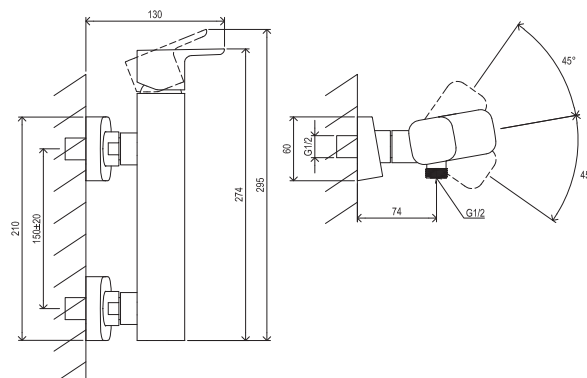

Order No.	Type	Design	Flow rate	Size of packaging (cm)	Gross weight (kg)
X070066	TD 032.00CR Wall-mounted shower faucet, w/o set	chrome	21	28x22x7,5	2.26