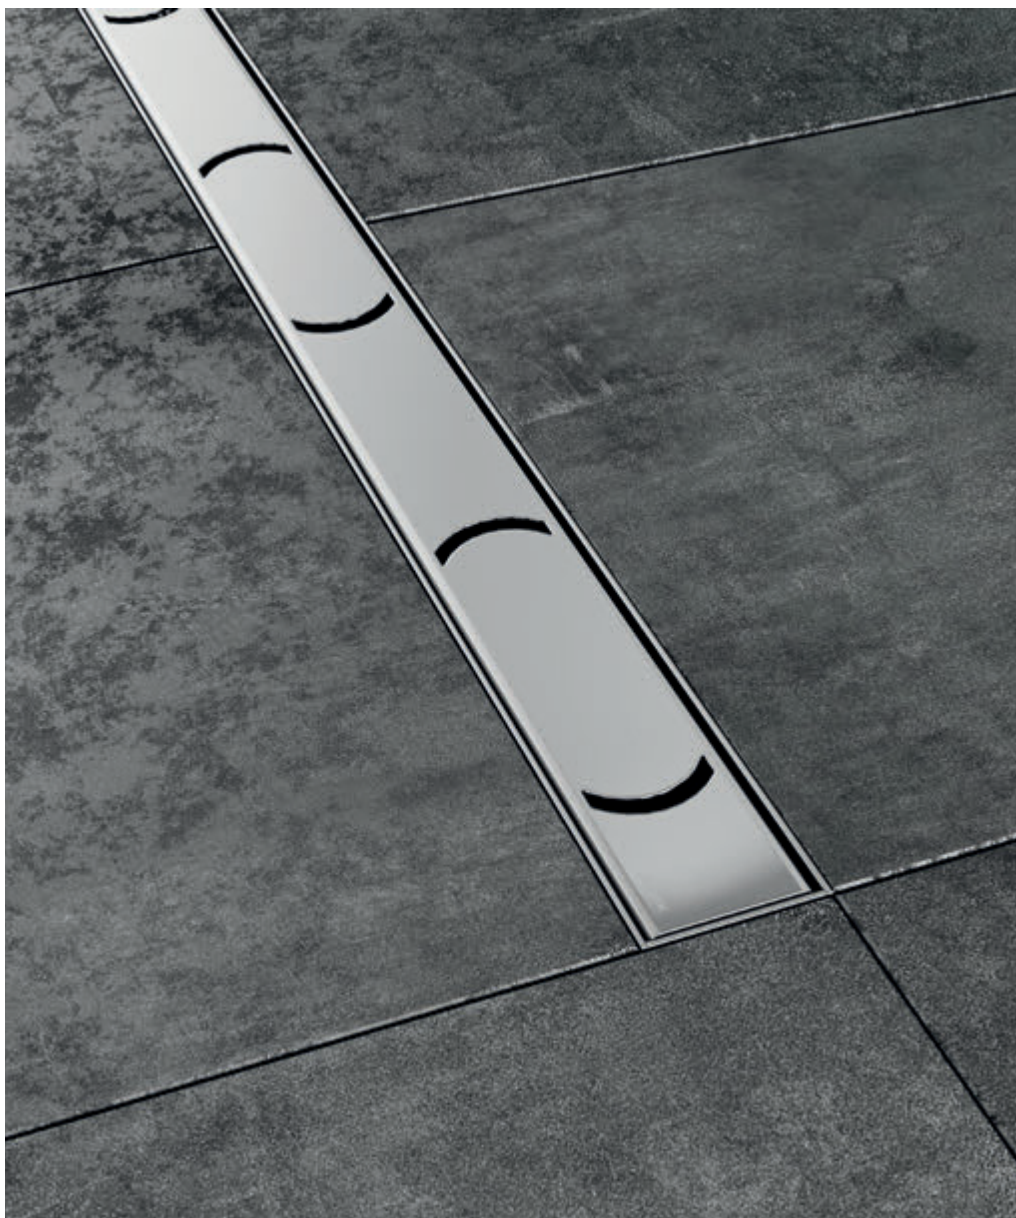

Chrome

Stainless shower channels for placement against the wall or into open space

Perfect and easy cleaning of the entire channel, including the waste trap