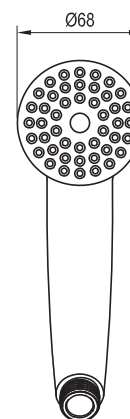

Order No.	Type	Design	Flow rate	Size of packaging (cm)	Gross weight (kg)
X07P005	901.00CR Bathtub set - hand shower, hose, holder small	chrome	17	25x10,5x8,5	0.43