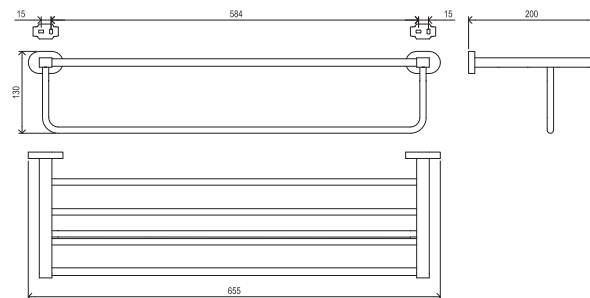

Order No.	Type	Design	Size of packaging (cm)	Gross weight (kg)
X07P319	CR 340.00CR Swivel towel holder	chrome	7x7x45	0.42