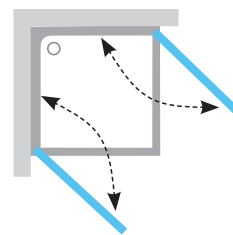

CRV1 + CRV1 Corner shower enclosure