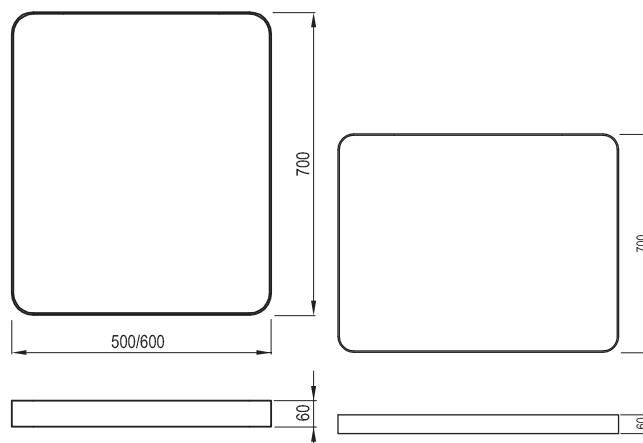

5

5-YEAR
WARRANTY

Mirrors

Order No.	Type	Dimensions (mm)	Size of packaging (cm)	Gross weight (kg)
X000001565	Mirror STRIP I 500x700 with lighting, white	500x700x60	56x8x76	10
X000001566	Mirror STRIP I 600x700 with lighting, white	600x700x60	66x8x76	12
X000001567	Mirror STRIP I 800x700 with lighting, white	800x700x60	86x8x76	14.6
X000001568	Mirror STRIP I 900x700 with lighting, white	900x700x60	96x8x76	16.9