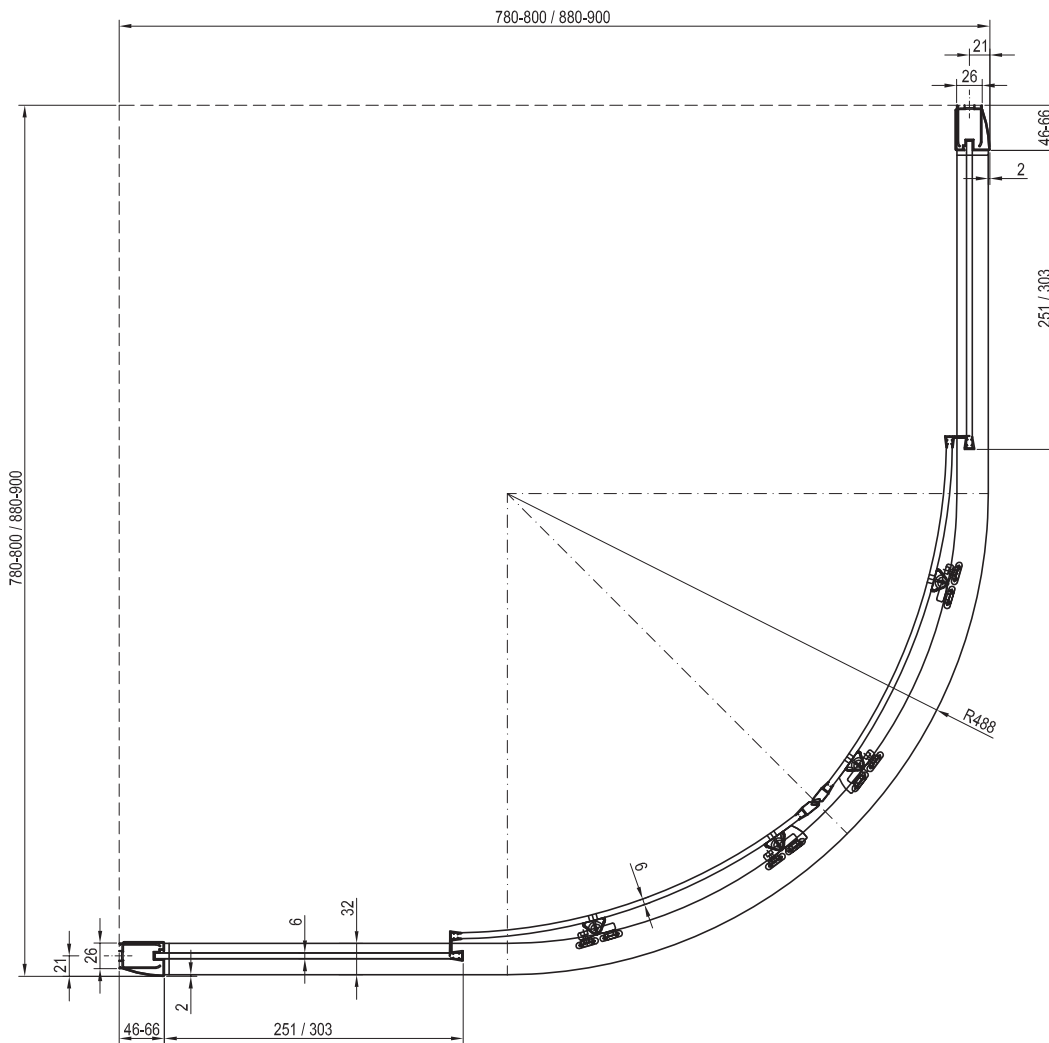

BLCP4 Sabina Structural preparation

Type	Mounting onto a tray * Recommended shower tray size (mm)	Floor mounting ** Recommended size of inclined area (mm)
BLCP4 - 80 Sabina	800 x 800, Sabina R 500	In accordance with technical drawings
BLCP4 - 90 Sabina	900 x 900, Sabina R 500	In accordance with technical drawings

* The values listed in the table assume the tray is mounted in accordance with the RAVAK assembly manual

** The values in the table apply to the inside edge of the glass.