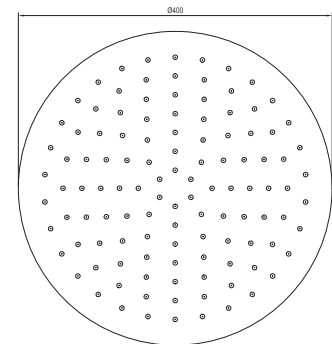

Order No.	Type	Design	Flow rate	Size of packaging (cm)	Gross weight (kg)
X07P336	984.00CR Head shower Chrome round, 300 mm	chrome	11	36x35x7	1.59
X07P667	984.02CR Head shower Chrome round, 400 mm	chrome	10	42,5x40,6x7,3	2.34

Flow rate is given in l/min at a pressure of 0.3 MPa. Products are delivered within 14 days as standard.