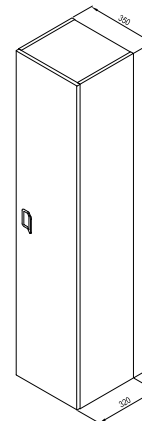

**5**5-YEAR  
WARRANTYANTI-  
MOISTURE  
FINISH

Design

White gloss

**Comfort**

Order No.	Type	Dimensions (mm)	Size of packaging (cm)	Gross weight (kg)
<b>X000001382</b>	SB Comfort 400, white/white	400x165x1600	164,5x21,5x44,5	25
<b>X000001385</b>	Handle Comfort, chrome	82x30x69	10x2,5x9	0,19