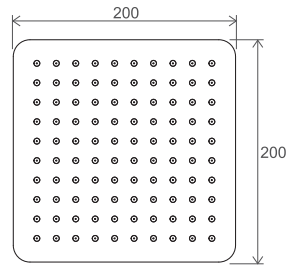

# Showers and accessories

EASYSKIN

Order No.	Type	Design	Flow rate	Size of packaging (cm)	Gross weight (kg)
<b>X07P016</b>	982.00CR Head shower Chrome square, 300 mm	chrome	11	36x35x7	2
<b>X07P334</b>	982.01CR Head shower Chrome square, 200 mm	chrome	11	26x25x7	0.94
<b>X07P666</b>	982.02CR Head shower Chrome square, 400 mm	chrome	10	42,5x40,6x7,3	2.9