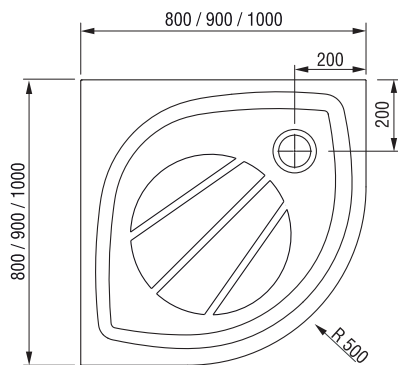

5-YEAR WARRANTY

SHOWER TRAY DEPTH

SHOWER TRAY HEIGHT

WASTE TRAP DIAMETER

Elipso Pro

Order No.	Type	Size of packaging (cm)	Gross weight (kg)
XA234401010	Shower tray ELIPSO PRO 80	84x6x84	26.2
XA237701010	Shower tray ELIPSO PRO 90	94x6x94	33.4
XA23AA01010	Shower tray ELIPSO PRO 100	105x6x105	42.3
XA934001010	Panel ELIPSO PRO 80 SET	4x33x11	1.1
XA937001010	Panel ELIPSO PRO 90 SET	4x44x11	1.2
XA93A001010	Panel ELIPSO PRO 100 SET	4x90x11	1.35
XB2J000000N	Base GALAXY PRO	15x8x8	0.64
A000000004	Universal mounting kit for shower trays	8x5x125	0.66

Material: cast mixture of dolomite and resin
Production process: casting