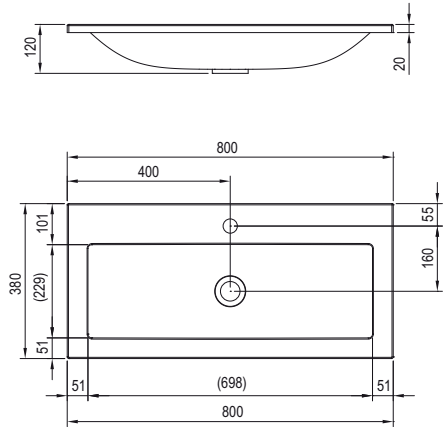

Order No.	Type	Dimensions (mm)	Size of packaging (cm)	Gross weight (kg)
XJJ01180000	Washbasin Clear 800 with holes	800x380x120	82x14x40	8.8
X01439	Washbasin waste plug fixed, chrome	Ø 68x104-119	7,5x7,5x14,5	0.31
X01695	Washbasin waste plug fixed ceramic, white	Ø 67x99	7,5x7,5x14,5	0.27
X01762	Washbasin waste plug fixed, black	Ø 68x104-119	7,5x7,5x14,5	0.36
X01371	Washbasin waste trap, chrome	Ø 50x140-240x360	15x7x36	0.77
X01747	Washbasin waste trap, black	Ø 50x140-240x360	15x7x36	0.88
X01612	Washbasin waste trap furniture	Ø 70x170-240x210-510	20x9x40	0.29