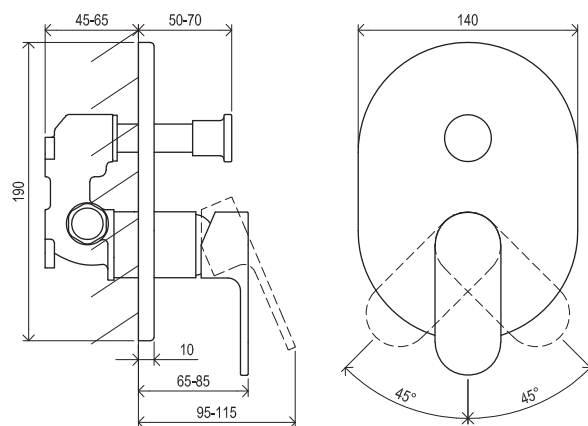

Order No.	Type	Design	Flow rate	Size of packaging (cm)	Gross weight (kg)
X070056	CR 065.00CR.O2.RB070 Concealed faucet, automat, 2-way w/o body	chrome	21/20	21x15,5x15	1.81
X070052	RB 070.50 R-box for 065.00, 066.00	-		16x12x12	1.19