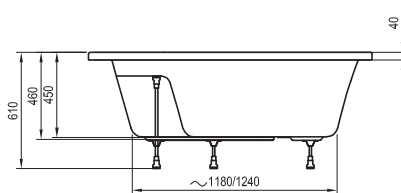

Bathtub colour

WHITE

Panel colour

WHITE

Order No.	BATHTUB	Dimensions (mm)	Size of packaging (cm)	Gross weight (kg)
CF01000000	Bathtub GENTIANA 140x140	1400x1400x460	141x141x50	31
CG01000000	Bathtub GENTIANA 150x150	1500x1500x460	151x151x50	35.5

Order No.	PANELS AND SUPPORTS	Dimensions (mm)	Size of packaging (cm)	Gross weight (kg)
CY65000000	Support for bathtub NEW DAY, GENTIANA	88x11x5	88x11x5	6.37
CZF1000A0	Panel NEW DAY, GENTIANA 140	5x55x58	5x55x58	6.98
CZG1000A0	Panel NEW DAY, GENTIANA 150	5x59x58	5x59x58	7.06
B26500000N	Panelkit NEW DAY, GENTIANA	55x11x5	55x11x5	1.68

Order No.	RECOMMENDED PRODUCTS	Dimensions (mm)	Size of packaging (cm)	Gross weight (kg)
X01440	Bathtub overflow filler 570 C-C S/R, chrome	---	15x11x39	0.83
X01507	Bathtub waste set 570 B S/R, chrome	---	38x8,5x14,5	0.75
X01377	Bathtub waste set 570 C-C R/R, chrome	---	14x8x38	0.72
X01305	Bathtub waste set 570 B R/R, chrome	---	14x8x38	0.83

140 / 150 cm
140 / 150 cm