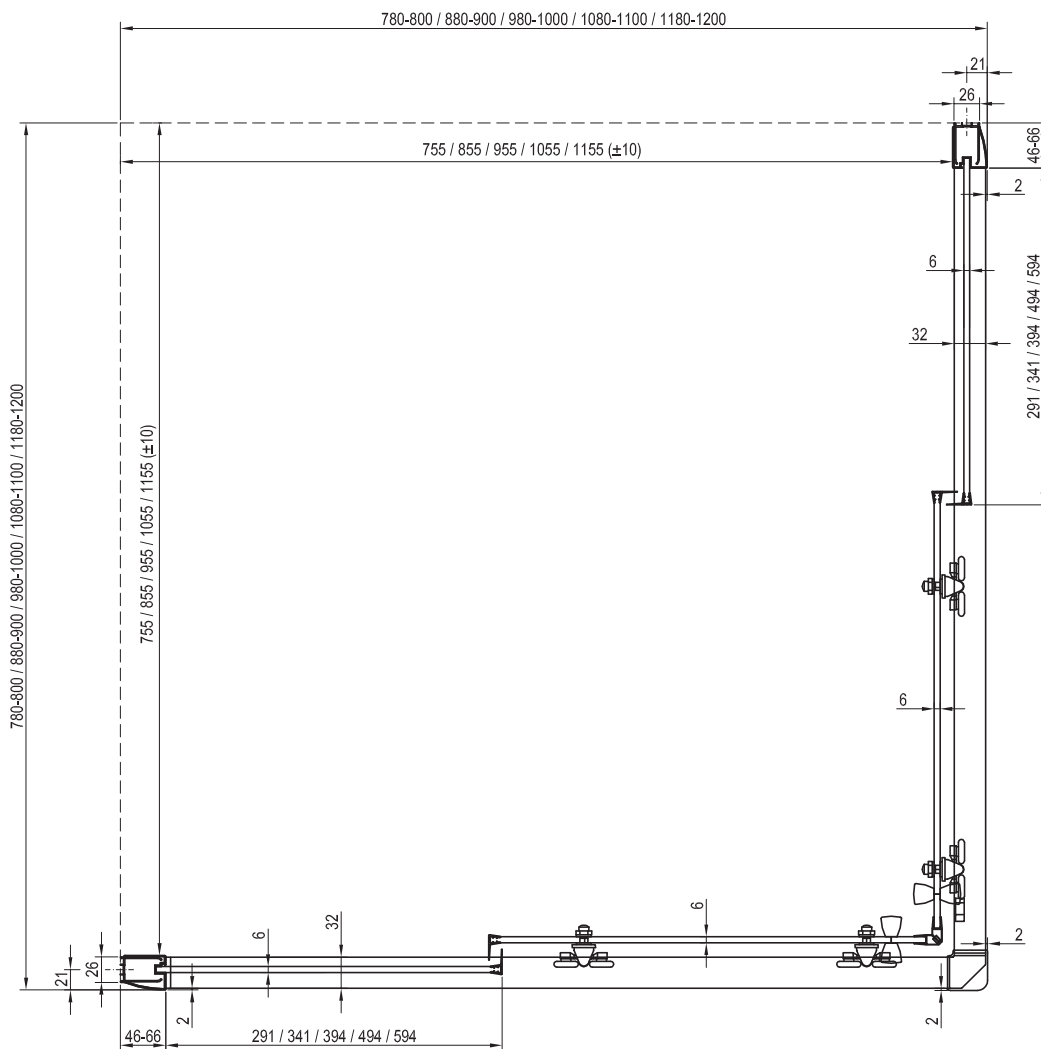

BLRV2 Structural preparation

Type	Mounting onto a tray * Recommended shower tray size (mm)	Floor mounting ** Recommended size of inclined area (mm)
BLRV2 - 80	800 x 800	755 x 755
BLRV2 - 90	900 x 900	855 x 855

* The values listed in the table assume the tray is mounted in accordance with the RAVAK assembly manual

** The values in the table apply to the inside edge of the glass.