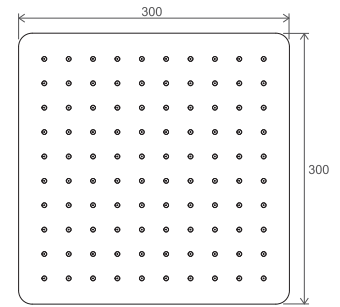

# Showers and accessories

EASYSKIN

Order No.	Type	Design	Flow rate	Size of packaging (cm)	Gross weight (kg)
<b>X07P016</b>	982.00CR Head shower Chrome square, 300 mm	chrome	11	36x35x7	2
<b>X07P334</b>	982.01CR Head shower Chrome square, 200 mm	chrome	11	26x25x7	0.94
<b>X07P666</b>	982.02CR Head shower Chrome square, 400 mm	chrome	10	42,5x40,6x7,3	2.9