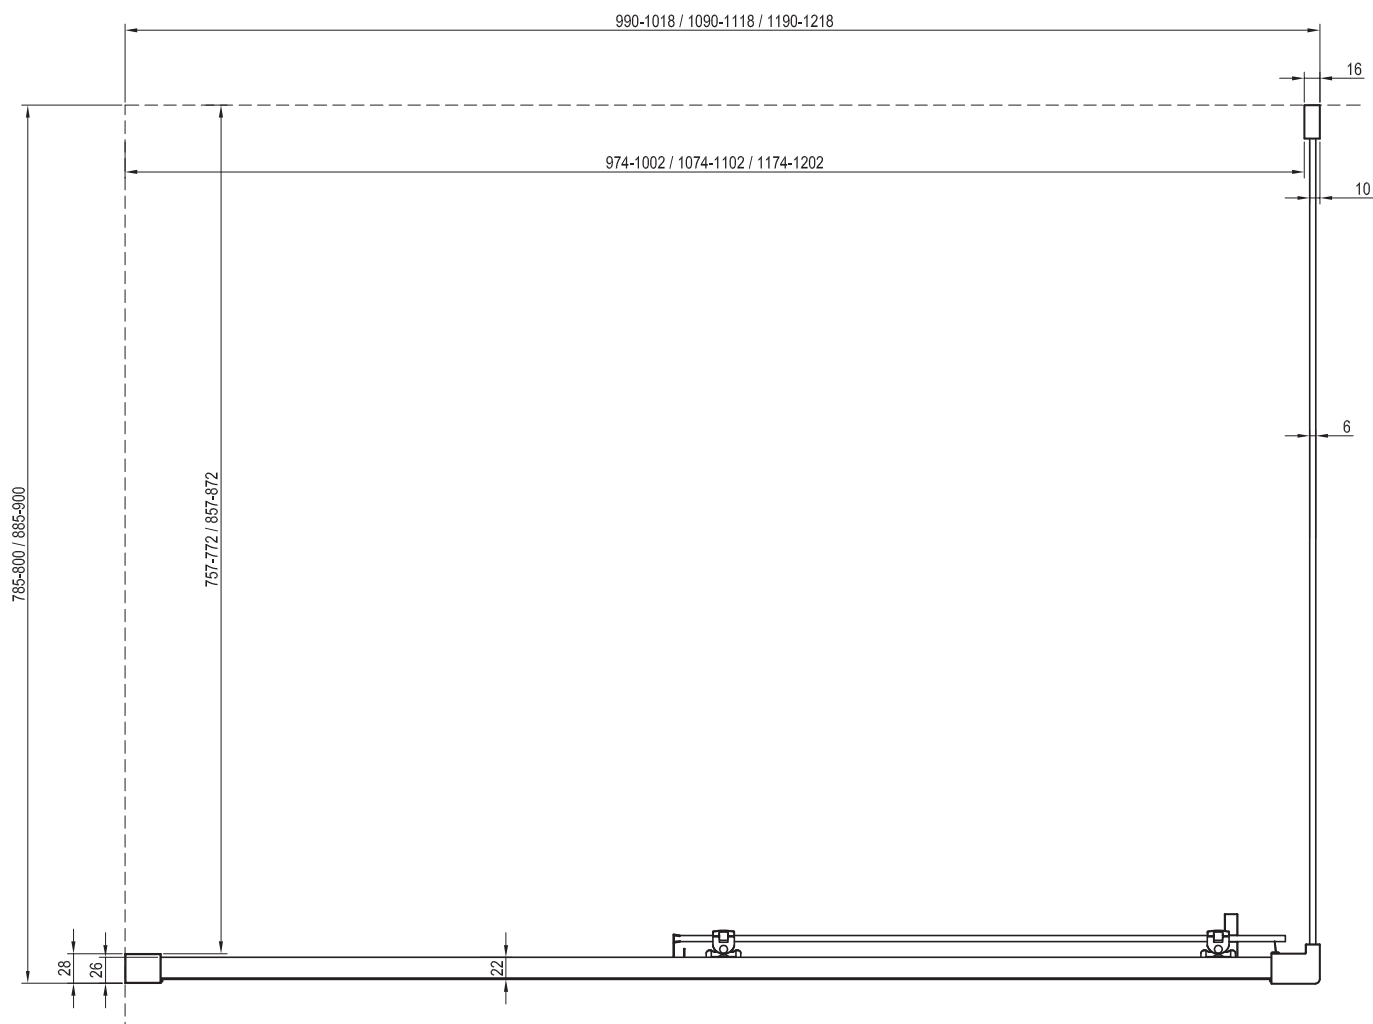

BLSDP2 + BLSPS Structural preparation

Type	Mounting onto a tray * Recommended shower tray size (mm)	Floor mounting ** Recommended size of inclined area (mm)
BLSDP2 - 100 + BLSPS - 80	1000 x 800	988 x 765
BLSDP2 - 110 + BLSPS - 80	1100 x 800	1088 x 765
BLSDP2 - 120 + BLSPS - 80	1200 x 800	1188 x 765
BLSDP2 - 120 + BLSPS - 90	1200 x 900	1188 x 865
Other combinations	-	In accordance with technical drawings

* The values listed in the table assume the tray is mounted in accordance with the RAVAK assembly manual

** The values in the table apply to the inside edge of the glass.