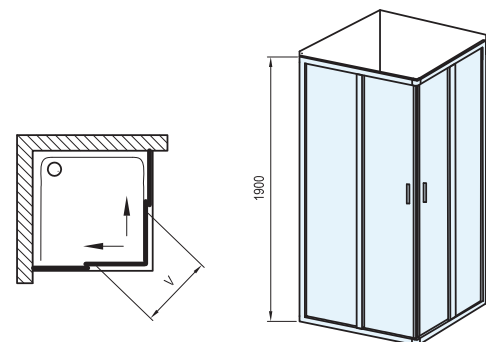

Products are delivered within 14 days as standard.
To complete your shower enclosure, it is necessary to always order at least 2 items from this product, which then make up the total price of the enclosure.

Order No.	Type	Frame	Product dimensions (mm)	Size of packaging (cm)	Gross weight (kg)
E77880111900B	BLNPS	white	23x26x1900	2x3x191	0.5
E778801C1900B	BLNPS	bright alu	23x26x1900	2x3x191	0.41
E778801U1900B	BLNPS	satin	23x26x1900	2x3x191	0.41

Assemble a product exactly as you need – online, with a visual preview in a bathroom at <https://atypical.ravak.com>
Delivery time of atypical products is 6-8 weeks.