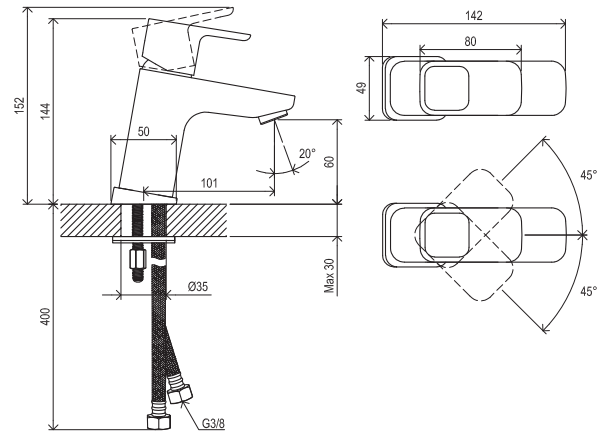

Order No.	Type	Design	Flow rate	Size of packaging (cm)	Gross weight (kg)
X070064	TD 012.00CR Washbasin faucet 144 mm, w/o pop-up waste	chrome	5	28x18x7,5	1.52