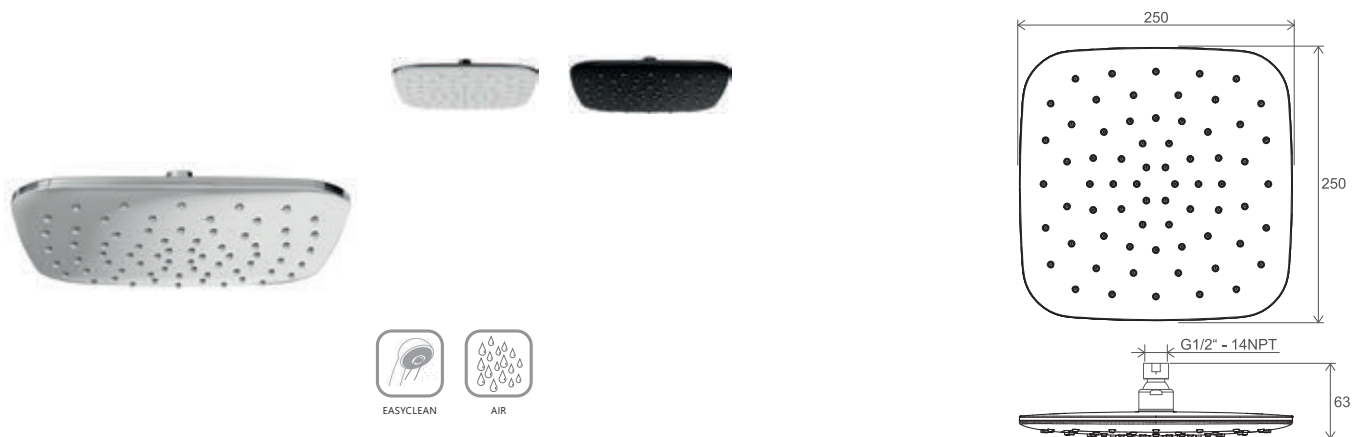

Order No.	Type	Design	Flow rate	Size of packaging (cm)	Gross weight (kg)
X07P574	983.00CR Head shower ABS square, 250 mm	chrome	17	27x26x7,5	1.02
X07P347	983.10CR/WH Head shower ABS square, 250 mm	chrome/white	13	27x26x7,5	1.02
X07P570	983.20BL Head shower ABS square, 250 mm	black	17	27x26x7,5	1.02