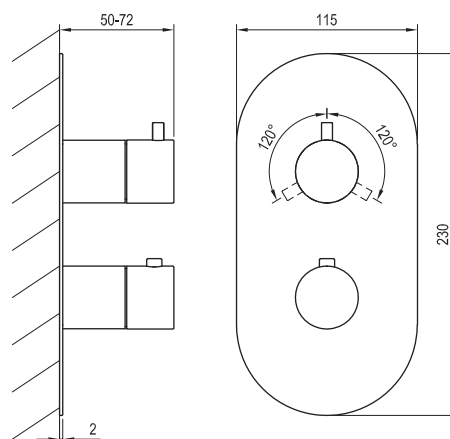

Order No.	Type	Design	Flow rate	Size of packaging (cm)	Gross weight (kg)
X070209	ES 067.00CR.O3.RB07C Thermostatic concealed faucet, 3-way w/o body	Chrome	22/22/22	26x15x7,5	1
X070252	ES 067.10WV.O3.RB07C Thermostatic concealed faucet, 3-way w/o body	White Velvet	22/22/22	26x15x7,5	1
X070289	ES 067.20BLM.O3.RB07C Thermostatic concealed faucet, 3-way w/o body	Black Matt	22/22/22	26x15x7,5	1
X070326	ES 067.20GB.O3.RB07C Thermostatic concealed faucet, 3-way w/o body	Graphite Brushed	22/22/22	26x15x7,5	1
X070363	ES 067.60RGB.O3.RB07C Thermostatic concealed faucet, 3-way w/o body	Rose Gold Brushed	22/22/22	26x15x7,5	1
X070232	RB 07C.50 Basic body for thermostatic concealed faucets, R-box Termo	-		15,7x17x15,7	2.67

Flow rate values ES 063.XX.O2.RB07C: outlet 1/outlet 2

Flow rate values ES 067.XX.O3.RB07C: outlet 1/outlet 2/outlet 3

Flow rate is given in l/min at a pressure of 0.3 MPa. Products are delivered within 14 days as standard.