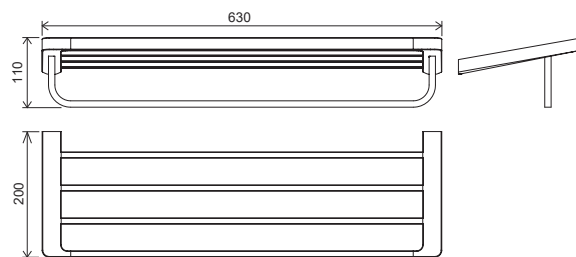

Order No.	Type	Design	Size of packaging (cm)	Gross weight (kg)
X07P328	TD 340.00CR Swivel towel holder	chrome	8,5x4,5x46	0.68
X07P564	TD 340.20BL Swivel towel holder	black	8,5x4,5x46	0.68

Order No.	Type	Design	Size of packaging (cm)	Gross weight (kg)
X07P327	TD 330.00CR Towel rack with holder	chrome	21x11x64	2.35
X07P563	TD 330.20BL Towel rack with holder	black	21x11x64	2.35