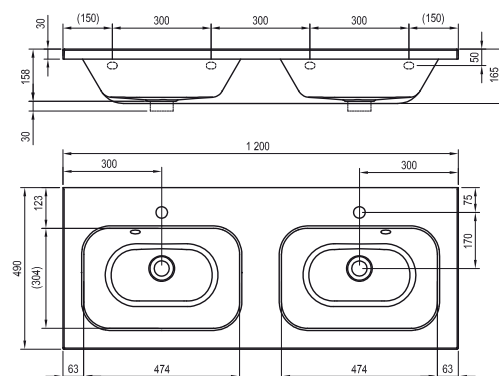

Order No.	Type	Dimensions (mm)	Size of packaging (cm)	Gross weight (kg)
XJG01120000	Double washbasin Chrome 1200 with holes	1200x490x188	124x19x54	34.7
X01437	Washbasin waste plug Click-Clack low, chrome	Ø 62x77-92	7x7x11	0.27
X01373	Washbasin waste plug Click-Clack, chrome	Ø 62x104-119	7,5x7,5x14,5	0.35
X01748	Washbasin waste plug Click-Clack, black	Ø 62x104-119	7,5x7,5x14,5	0.35
X01612	Washbasin waste trap furniture	Ø 70x170-240x210-510	20x9x40	0.29
X01371	Washbasin waste trap, chrome	Ø 50x140-240x360	15x7x36	0.77
X01747	Washbasin waste trap, black	Ø 50x140-240x360	15x7x36	0.88

Products are delivered within 14 days as standard.