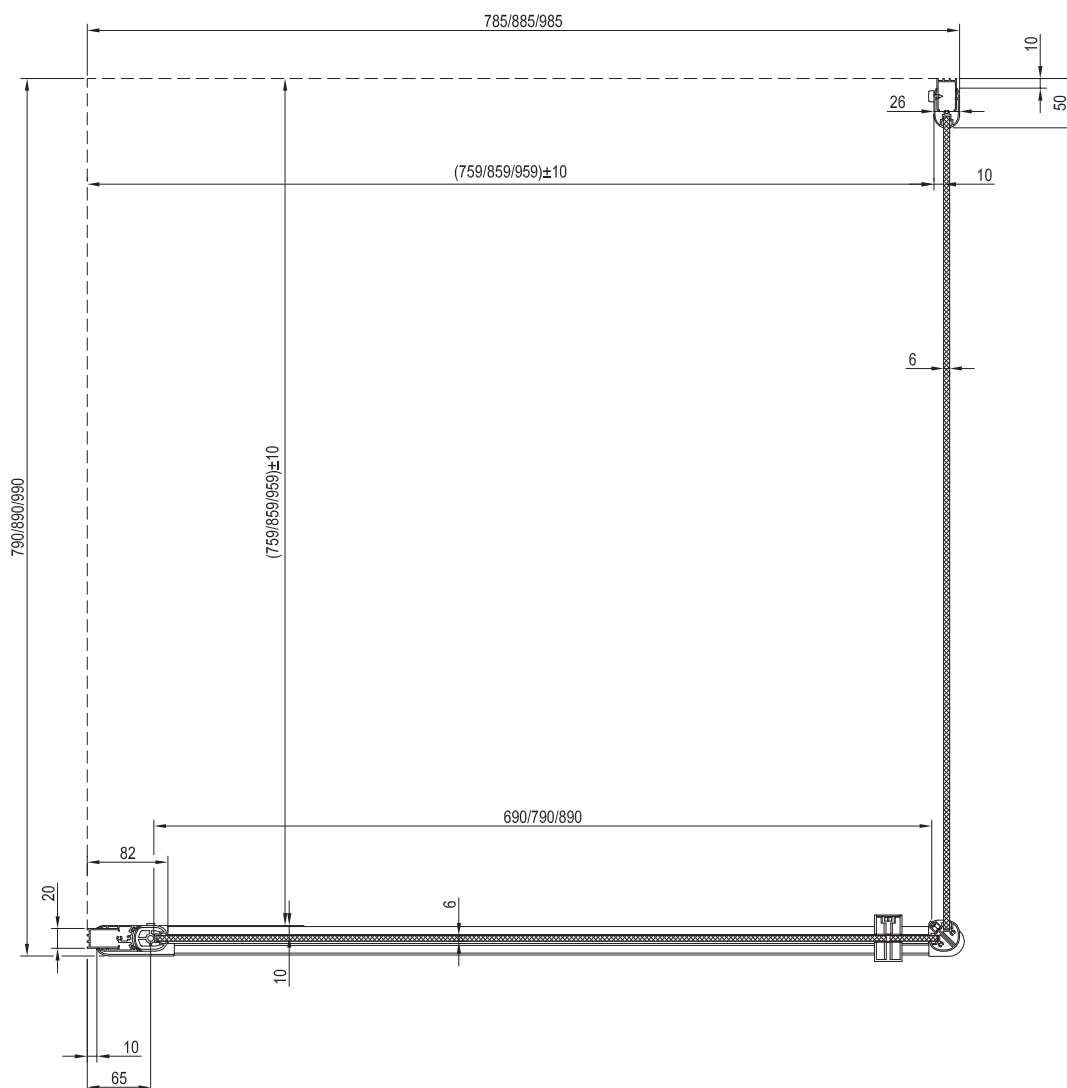

CRV1 + CPS Structural preparation

Type	Mounting onto a tray * Recommended shower tray size (mm)	Floor mounting ** Recommended size of inclined area (mm)
CRV1 - 80 + CPS - 80	800 x 800	760 x 760
CRV1 - 90 + CPS - 90	900 x 900	860 x 860
CRV1 - 100 + CPS - 100	1000 x 1000	960 x 960
CRV1 - 100 + CPS - 80	1000 x 800	960 x 760
Other combinations	-	In accordance with technical drawings

* The values listed in the table assume the tray is mounted in accordance with the RAVAK assembly manual

** The values in the table apply to the inside edge of the glass.