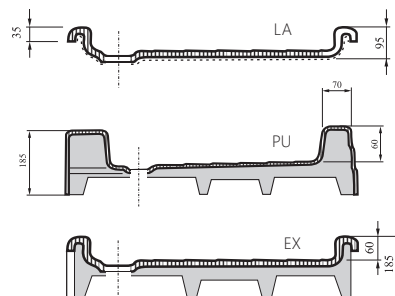

# Sabina

 Deep seating shower tray

Depth of 27 cm brings together the advantages of both a bathtub and an enclosure

Offers comfortable seating when showering