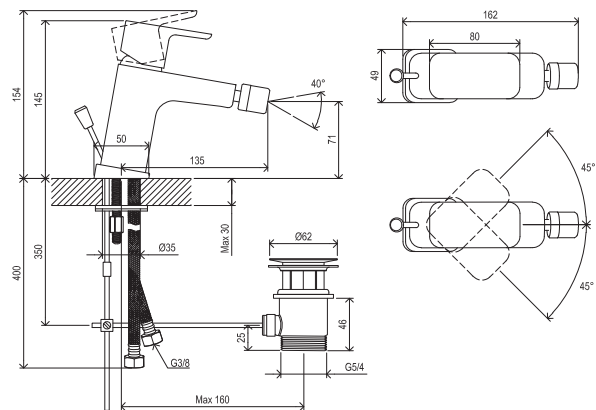

Order No.	Type	Design	Flow rate	Size of packaging (cm)	Gross weight (kg)
X070133	TD F 055.00CR Bidet faucet 145 mm, with pop-up waste	chrome	14	28x18x7,5	1.88
X070155	TD F 055.20BL Bidet faucet 145 mm, with pop-up waste C-C	black	14	28x18x7,5	1.88