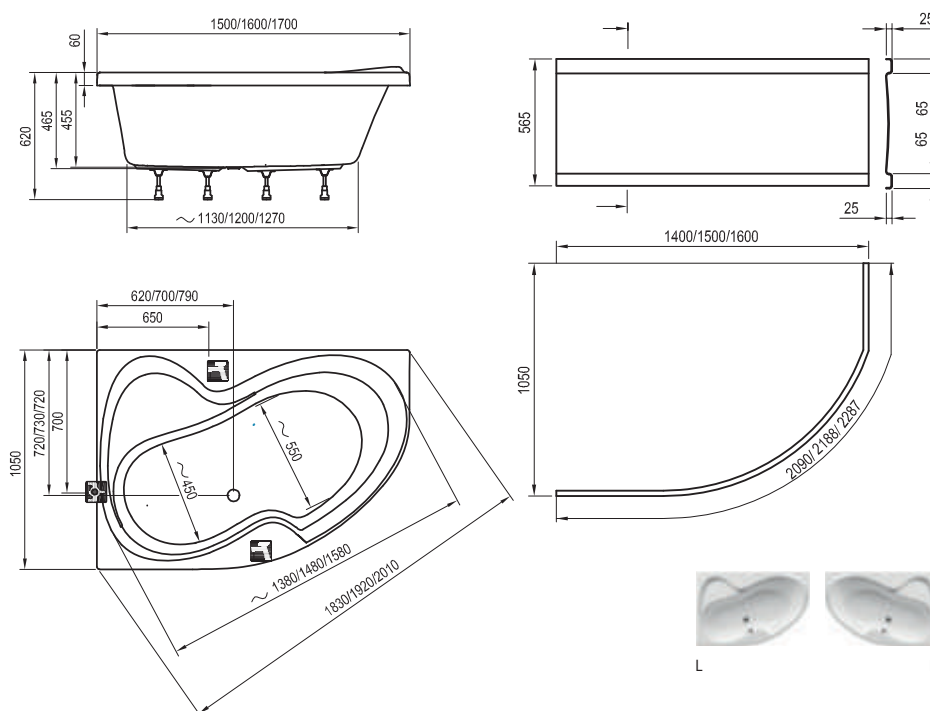

Rosa II

Bathtub colour

WHITE

Panel colour

WHITE

Order No.	BATHTUB	Dimensions (mm)	Size of packaging (cm)	Gross weight (kg)
CK21000000	Bathtub ROSA II 150x105 L	1500x1050x465	152x105x50	26
CJ21000000	Bathtub ROSA II 150x105 R	1500x1050x465	152x105x50	26
CM21000000	Bathtub ROSA II 160x105 L	1600x1050x465	162x105x50	28.5
CL21000000	Bathtub ROSA II 160x105 R	1600x1050x465	161x105x50	28.5
C221000000	Bathtub ROSA II 170x105 L	1700x1050x465	172x105x50	31.5
C421000000	Bathtub ROSA II 170x105 R	1700x1050x465	172x105x50	31.5

Order No.	PANELS AND SUPPORTS	Dimensions (mm)	Size of packaging (cm)	Gross weight (kg)
CY55000000	Support for bathtub ROSA universal	---	88x11x5	4.42
CZK1200AN0	Panel ROSA II 150 L	1500x1050x555	3x48x60	6.31
CZJ1200AN0	Panel ROSA II 150 R	1500x1050x555	3x48x60	6.31
CZM1200AN0	Panel ROSA II 160 L	1600x1050x555	3x52x60	6.56
CZL1200AN0	Panel ROSA II 160 R	1600x1050x555	3x52x60	6.56
CZ21200AN0	Panel ROSA II 170 L	1700x1050x555	3x56x60	6.82
CZ41200AN0	Panel ROSA II 170 R	1700x1050x555	3x56x60	6.82
B23000100N	Panelkit ROSA universal	---	72x11x5	3.25

Order No.	RECOMMENDED PRODUCTS	Dimensions (mm)	Size of packaging (cm)	Gross weight (kg)
X01305	Bathtub waste set 570 B R/R, chrome	---	14x8x38	0.83
X01438	Bathtub overflow filler 570 B S/R, chrome	---	15x11x39	0.93
7QLM0C00Y1	CVSK1 ROSA 140/150 L	---	84x5x156	25.68
76L80100Z1	VSK2 ROSA 150 L	---	48x8x153	13.63

150 / 160 / 170 cm
105 cm

Warranty: 10 years – The warranty is contingent on the buyer using original RAVAK supports (legs) intended for the given type of bathtub in accordance with the assembly manual! Products are delivered within 14 days as standard.