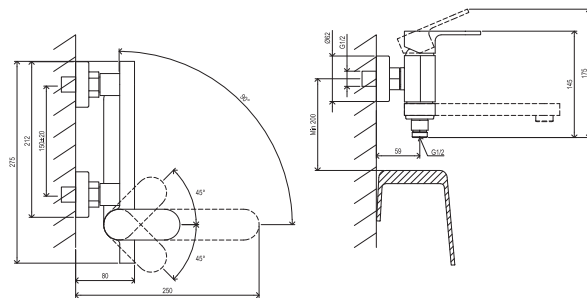

Order No.	Type	Design	Flow rate	Size of packaging (cm)	Gross weight (kg)
X070042	CR 022.00CR Wall-mounted bathtub faucet, w/o set	chrome	16/17	32x21x12	3.15