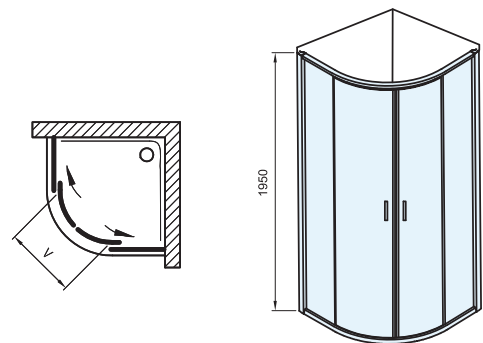

5

5-YEAR WARRANTY

6 mm

GLASS THICKNESS

TILTING GLASS

GLASS PROTECTION ANTICALC

Blix Slim BLSCP4

Design

BRIGHT ALU

BLACK

Standard panelling

TRANSPARENT

Height
1950 mm

Order No.	Type	Frame	Panelling	Product dimensions (mm)	„V“ entrance (mm)	Size of packaging (cm)	Gross weight (kg)
X3BM40300Z1	BLSCP4 - 80	black	transparent	786-800x786-800	485	54x22x197	45
X3BM40C00Z1	BLSCP4 - 80	bright alu	transparent	786-800x786-800	485	54x22x197	45
X3BM70300Z1	BLSCP4 - 90	black	transparent	886-900x886x900	485	54x22x197	51
X3BM70C00Z1	BLSCP4 - 90	bright alu	transparent	886-900x886x900	485	54x22x197	51

Products are delivered within 14 days as standard.