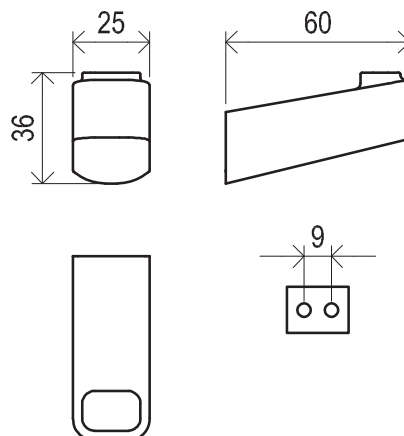

5-YEAR WARRANTY

METAL DESIGN

CONCEPTS

10°

Order No.	Type	Design	Size of packaging (cm)	Gross weight (kg)
X07P353	TD 110.00CR Single hook	chrome	8x3,5x11	0.15
X07P555	TD 110.20BL Single hook	black	8x3,5x11	0.15