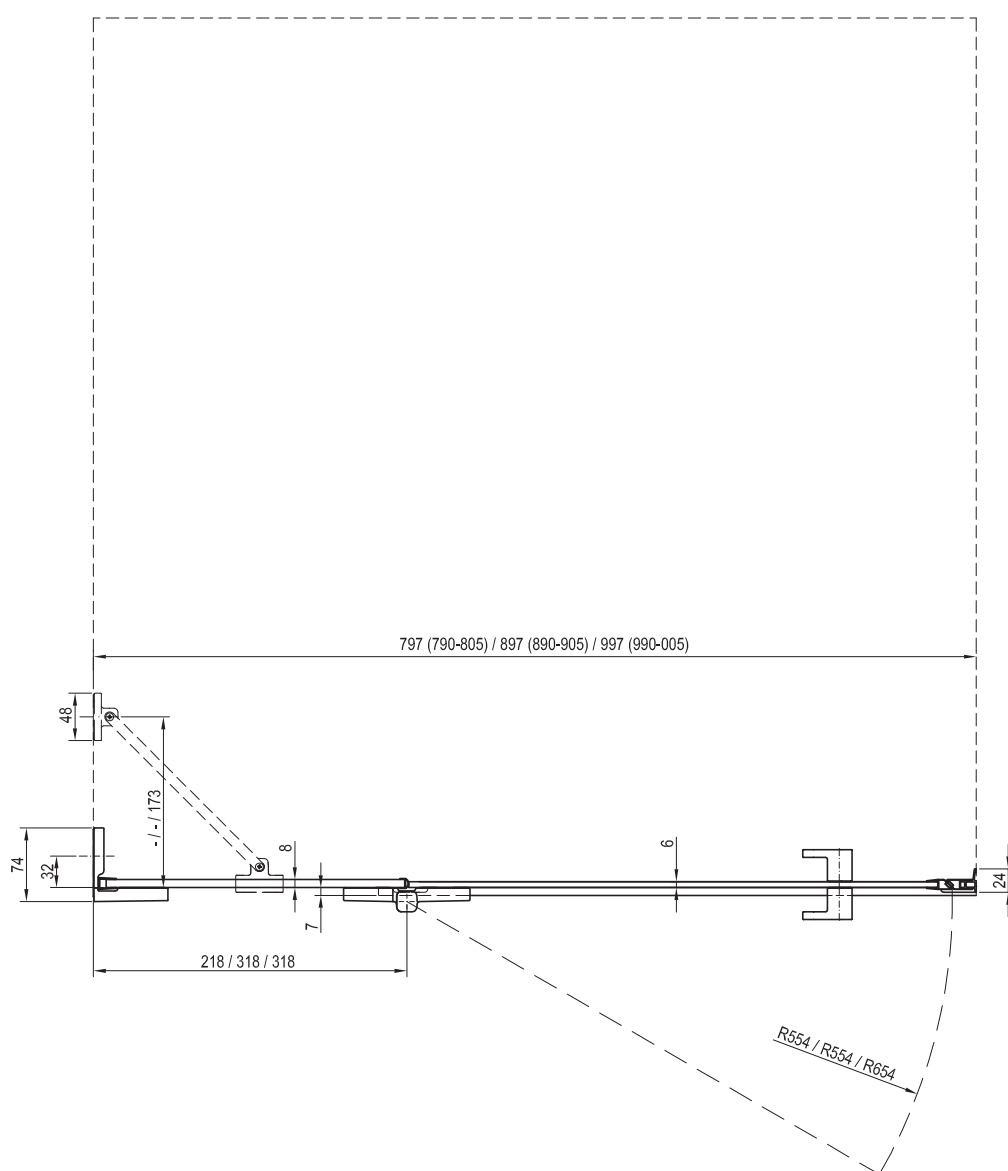

BSD2 Structural preparation