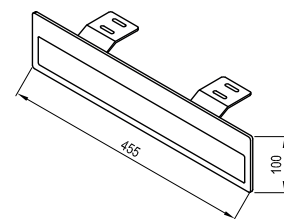

Products are delivered within 14 days as standard.

Order No.	Type	Dimensions (mm)	Size of packaging (cm)	Gross weight (kg)
<b>X000001385</b>	Handle Comfort, chrome	82x30x69	10x2,5x9	0.19

Order No.	Type	Dimensions (mm)	Size of packaging (cm)	Gross weight (kg)
<b>X000001384</b>	Towel holder Comfort, white	5x100x455	47x8,5x15	2