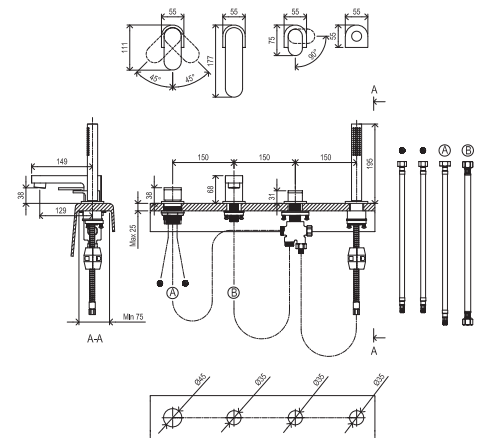

# Chrome

EASYCLEAN

Order No.	Type	Design	Flow rate	Size of packaging (cm)	Gross weight (kg)
<b>X070055</b>	CR 055.00CR Bidet faucet 140 mm, with pop-up waste	chrome	15	32x21x7,5	1.84

EASYCLEAN

FLEXIFLOW

Order No.	Type	Design	Flow rate	Size of packaging (cm)	Gross weight (kg)
<b>X070093</b>	CR 019.00CR.O1 Washbasin concealed faucet, with body	chrome	8	37x32x13	4.17