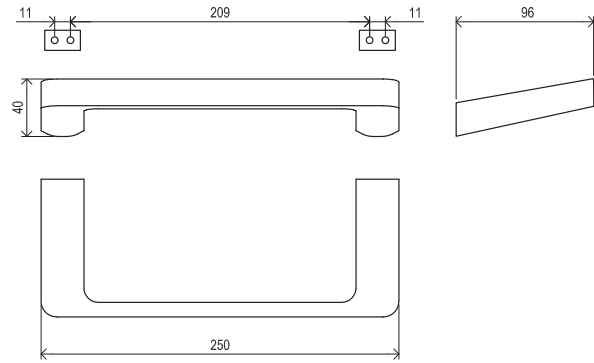

5-YEAR WARRANTY

METAL DESIGN

CONCEPTS

10°

Order No.	Type	Design	Size of packaging (cm)	Gross weight (kg)
<b>X07P324</b>	TD 300.00CR Towel bar	chrome	11x4,5x26	0.58
<b>X07P560</b>	TD 300.20BL Towel bar	black	11x4,5x26	0.58