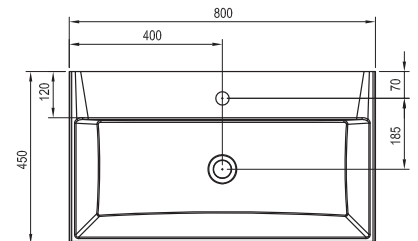

RAVAK Washbasins from cast marble

Order No.	Type	Dimensions (mm)	Size of packaging (cm)	Gross weight (kg)
XJO01280000	Washbasin Natural 800 without overflow with holes	800x450x140	82x16x47	23.7
X01439	Washbasin waste plug fixed, chrome	Ø 68x104-119	7,5x7,5x14,5	0.31
X01695	Washbasin waste plug fixed ceramic, white	Ø 67x99	7,5x7,5x14,5	0.27
X01762	Washbasin waste plug fixed, black	Ø 68x104-119	7,5x7,5x14,5	0.36
X01371	Washbasin waste trap, chrome	Ø 50x140-240x360	15x7x36	0.77
X01747	Washbasin waste trap, black	Ø 50x140-240x360	15x7x36	0.88
X01612	Washbasin waste trap furniture	Ø 70x170-240x210-510	20x9x40	0.29