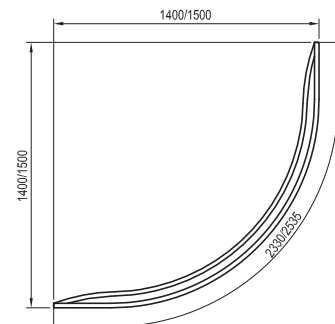

2351
2951
VOLUME

29 kg
34 kg
WEIGHT

10
10-YEAR
WARRANTY

Bathtub colour

WHITE

Panel colour

WHITE

Order No.	BATHTUB	Dimensions (mm)	Size of packaging (cm)	Gross weight (kg)
C651000000	Bathtub NEW DAY 140x140	1400x1400x475	141x141x50	28.95
C661000000	Bathtub NEW DAY 150x150	1500x1500x475	151x151x50	33.5

Order No.	PANELS AND SUPPORTS	Dimensions (mm)	Size of packaging (cm)	Gross weight (kg)
CY65000000	Support for bathtub NEW DAY, GENTIANA	88x11x5	88x11x5	6.37
CZF1000ANO	Panel NEW DAY, GENTIANA 140	5x55x58	5x55x58	6.98
CZG1000ANO	Panel NEW DAY, GENTIANA 150	5x59x58	5x59x58	7.06
B26500000N	Panelkit NEW DAY, GENTIANA	55x11x5	55x11x5	1.68

Order No.	RECOMMENDED PRODUCTS	Dimensions (mm)	Size of packaging (cm)	Gross weight (kg)
X01440	Bathtub overflow filler 570 C-C S/R, chrome	---	15x11x39	0.83
X01507	Bathtub waste set 570 B S/R, chrome	---	38x8,5x14,5	0.75
X01377	Bathtub waste set 570 C-C R/R, chrome	---	14x8x38	0.72
X01305	Bathtub waste set 570 B R/R, chrome	---	14x8x38	0.83

140 / 150 cm
140 / 150 cm

Warranty: 10 years – The warranty is contingent on the buyer using original RAVAK supports (legs) intended for the given type of bathtub in accordance with the assembly manual! Products are delivered within 14 days as standard.