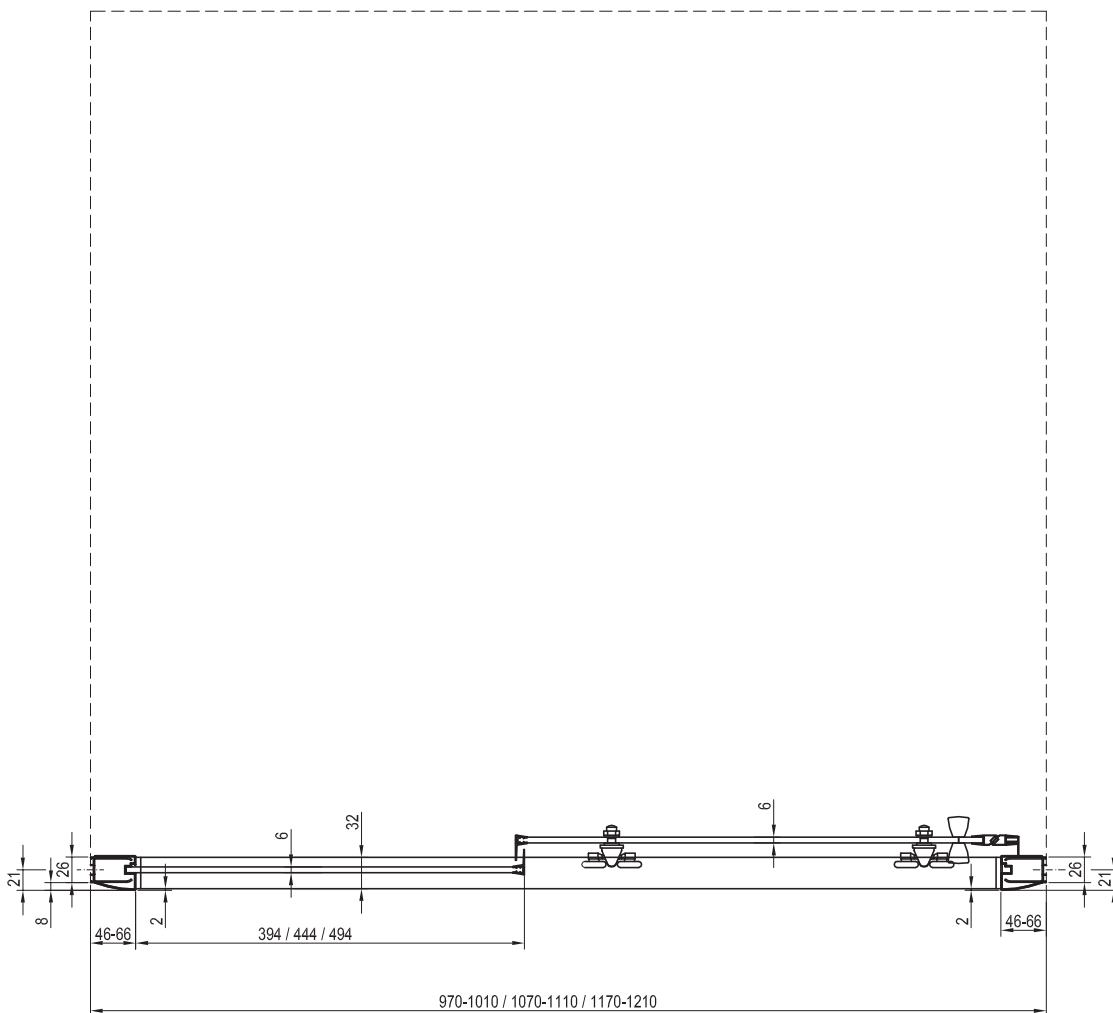

BLDP2 Structural preparation

Type	Mounting onto a tray * Recommended shower tray size (mm)	Floor mounting ** Recommended size of inclined area (mm)
BLDP2 100 + BLPS - 80	1000 x 800	955 x 745
BLDP2 100 + BLPS - 100	1000 x 1000	955 x 945
BLDP2 110 + BLPS - 80	1100 x 800	1055 x 745
BLDP2 120 + BLPS - 80	1200 x 800	1155 x 745
BLDP2 120 + BLPS - 90	1200 x 900	1155 x 845
Other combinations	-	In accordance with technical drawings

* The values listed in the table assume the tray is mounted in accordance with the RAVAK assembly manual

** The values in the table apply to the inside edge of the glass.