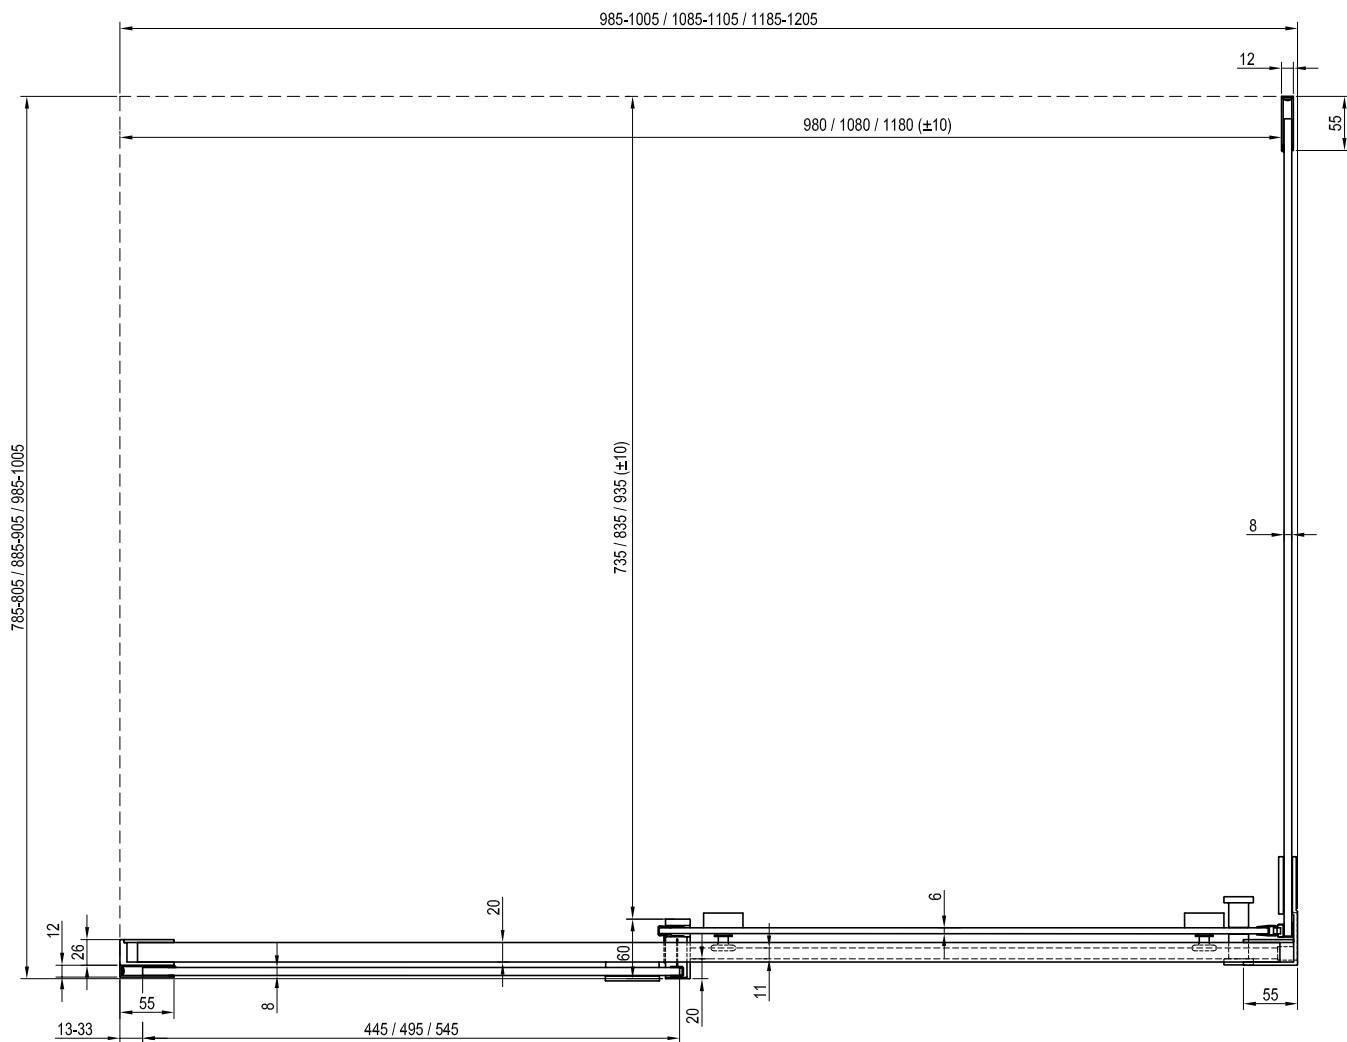

MSDPS Structural preparation

Type	Mounting onto a tray * Recommended shower tray size (mm)	Floor mounting ** Recommended size of inclined area (mm)
MSDPS - 100/80 L/R	1000 x 800	980 x 735
MSDPS - 100/100 L/R	1000 x 1000	980 x 935
MSDPS - 110/80 L/R	1100 x 800	1080 x 735
MSDPS - 120/80 L/R	1200 x 800	1180 x 735
MSDPS - 120/90 L/R	1200 x 900	1180 x 835

* The values listed in the table assume the tray is mounted in accordance with the RAVAK assembly manual

** The values in the table apply to the inside edge of the glass.