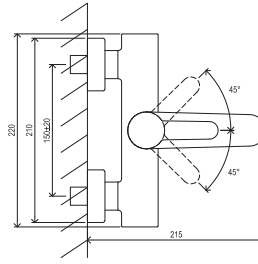

5

5-YEAR WARRANTY ON FAUCETS

SOFT MOVE

RAVAK CLEANER CHROME

Puri

FLEXIFLOW

EASYCLEAN

Order No.	Type	Design	Flow rate	Size of packaging (cm)	Gross weight (kg)
X070169	PU 022.01CR Wall-mounted bathtub faucet with diverter, w/o set	chrome	19/19	22,5x16,5x18,5	2.48
X070192	PU 022.21BL Wall-mounted bathtub faucet with diverter, w/o set	black	19/19	22,5x16,5x18,5	2.48

FLEXIFLOW

EASYTWIST

EASYCLEAN

Order No.	Type	Design	Flow rate	Size of packaging (cm)	Gross weight (kg)
X070142	PU 026.00CR Bathtub edge faucet 3-hole, with set	chrome	21/9	48,5x31x7,5	4
X070186	PU 026.20BL Bathtub edge faucet 3-hole, with set	black	21/9	48,5x31x7,5	2.19

Flow rate values: PU 022 bathtub/hand shower Flow rate values: PU 026 bathtub/hand shower
Flow rate is given in l/min at a pressure of 0.3 MPa. Products are delivered within 14 days as standard.