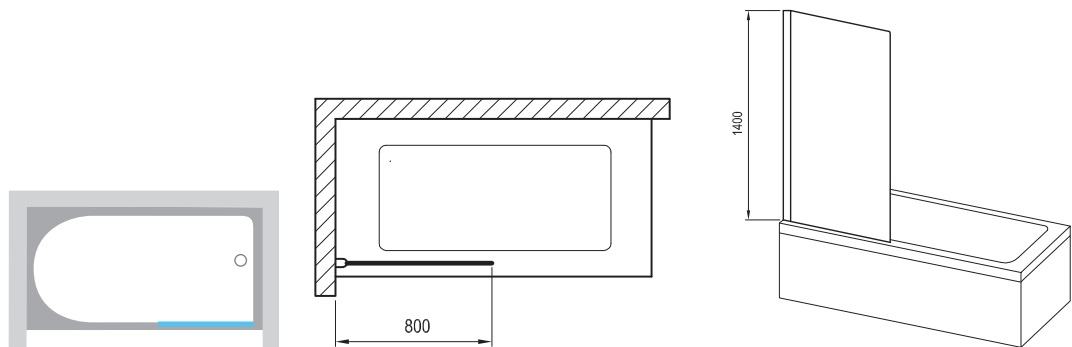

GLASS THICKNESS

L/R OPTION 180°

GLASS PROTECTION ANTICALC

NVS1

Design

BRIGHT ALU

SATIN

WHITE

BLACK

Standard panelling

TRANSPARENT

Height
1400 mm

Order No.	Type	Frame	Panelling	Product dimensions (mm)	Size of packaging (cm)	Gross weight (kg)
70840100Z1	NVS1 - 80	white	transparent	800-825	81x4x143	20.3
70840300Z1	NVS1 - 80	black	transparent	800-825	81x4x143	20.3
70840C00Z1	NVS1 - 80	bright alu	transparent	800-825	81x4x143	20.3
70840U00Z1	NVS1 - 80	satın	transparent	800-825	81x4x143	20.3

Products are delivered within 14 days as standard.