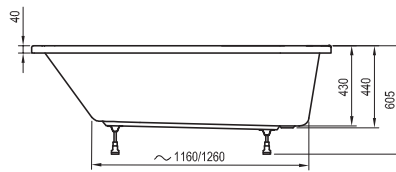

1951
2251

VOLUME

25 kg
27 kg

WEIGHT

CONCEPTS

L/R

L/R OPTION

10

10-YEAR
WARRANTY

Chrome

Bathtub colour

WHITE

Panel colour

WHITE

Order No.	BATHTUB	Dimensions (mm)	Size of packaging (cm)	Gross weight (kg)
CA51000000	Bathtub CHROME 160x105 L	1600x1050x440	165x107x48	22.6
CA61000000	Bathtub CHROME 160x105 R	1600x1050x440	165x107x48	22.6
CA31000000	Bathtub CHROME 170x105 L	1700x1050x440	175x107x48	27
CA41000000	Bathtub CHROME 170x105 R	1700x1050x440	175x107x48	27

Order No.	PANELS AND SUPPORTS	Dimensions (mm)	Size of packaging (cm)	Gross weight (kg)
CY81000000	Support for bathtub 10°, Chrome 160/170x105	---	88x11x5	4.22
CZA5100A00	Panel CHROME 160x105 L	162x107x55	162x107x55	6.16
CZA6100A00	Panel CHROME 160x105 R	162x107x55	162x107x55	6.16
CZA3100A00	Panel CHROME 170x105 L	172x107x55	172x107x55	6.53
CZA4100A00	Panel CHROME 170x105 R	172x107x55	172x107x55	6.38
B28100000N	Panelkit 10°, BeHappy II, Chrome 160/170x105	---	72x11x5	1.45

Order No.	RECOMMENDED PRODUCTS	Dimensions (mm)	Size of packaging (cm)	Gross weight (kg)
X01377	Bathtub waste set 570 C-C R/R, chrome	---	14x8x38	0.72
X01305	Bathtub waste set 570 B R/R, chrome	---	14x8x38	0.83
7QLA0C03Z1	10CVS2 - 100 L	1000	98x6x153	26.9
7QRA0C03Z1	10CVS2 - 100 R	1000	98x6x153	26.9

160 / 170 cm
105 cm

Warranty: 10 years – The warranty is contingent on the buyer using original RAVAK supports (legs) intended for the given type of bathtub in accordance with the assembly manual! Products are delivered within 14 days as standard.