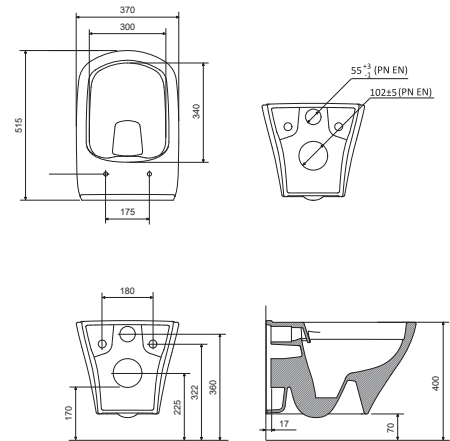

# Classic toilet

Order No.	Type	Dimensions (mm)	Size of packaging (cm)	Gross weight (kg)
<b>X01671</b>	WC Classic RimOff, white	370x515x350	38x38x53	22.1

Order No.	Type	Dimensions (mm)	Size of packaging (cm)	Gross weight (kg)
<b>X01673</b>	Toilet seat Classic Slim, white	360x453x51	43x38x6	3.2