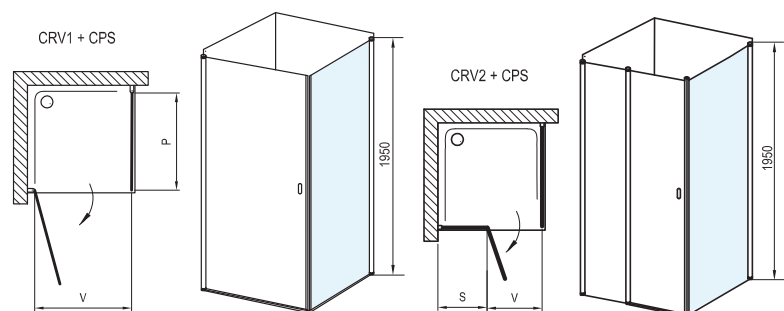

Assemble a product exactly as you need – online, with a visual preview in a bathroom at <https://atypical.ravak.com>
Delivery time of atypical products is 6-8 weeks.