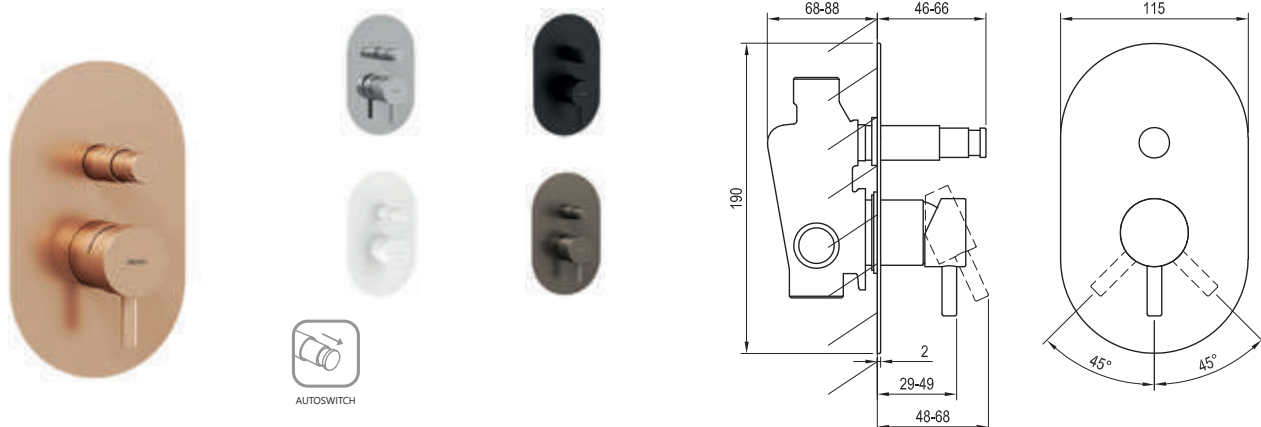

Order No.	Type	Design	Flow rate	Size of packaging (cm)	Gross weight (kg)
X070204	ES 061.00CR.O2 Concealed faucet, automat, 2-way with body	Chrome	19/22	19,6x14,2x8,2	1.5
X070247	ES 061.10WV.O2 Concealed faucet, automat, 2-way with body	White Velvet	19/22	19,6x14,2x8,2	1.5
X070284	ES 061.20BLM.O2 Concealed faucet, automat, 2-way with body	Black Matt	19/22	19,6x14,2x8,2	1.5
X070321	ES 061.20GB.O2 Concealed faucet, automat, 2-way with body	Graphite Brushed	19/22	19,6x14,2x8,2	1.5
X070358	ES 061.60RGB.O2 Concealed faucet, automat, 2-way with body	Rose Gold Brushed	19/22	19,6x14,2x8,2	1.5