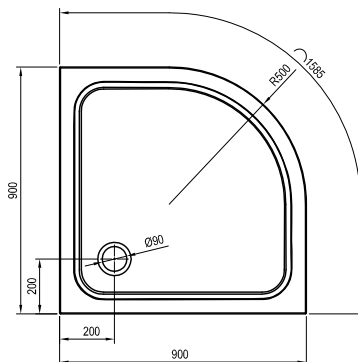

Galaxy Pro Chrome

Elipso Pro Chrome

Order No.	Type	Size of packaging (cm)	Gross weight (kg)
XA244401010	Shower tray ELIPSO PRO CHROME 80	84x6x84	25.5
XA247701010	Shower tray ELIPSO PRO CHROME 90	95x6x95	33.3
XA934001010	Panel ELIPSO PRO 80 SET	4x33x11	1.1
XA937001010	Panel ELIPSO PRO 90 SET	4x44x11	1.2
XB2J000000N	Base GALAXY PRO	15x8x8	0.64
A000000004	Universal mounting kit for shower trays	8x5x125	0.66

Material: cast mixture of dolomite and resin
Production process: casting

Products are delivered within 14 days as standard.