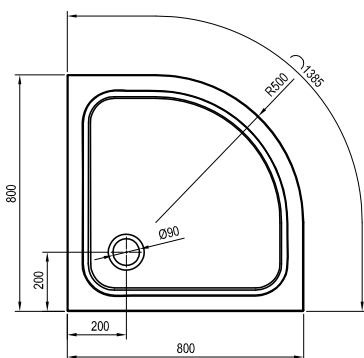

Galaxy Pro Chrome

Elipso Pro Chrome

Order No.	Type	Size of packaging (cm)	Gross weight (kg)
XA244401010	Shower tray ELIPSO PRO CHROME 80	84x6x84	25.5
XA247701010	Shower tray ELIPSO PRO CHROME 90	95x6x95	33.3
XA934001010	Panel ELIPSO PRO 80 SET	4x33x11	1.1
XA937001010	Panel ELIPSO PRO 90 SET	4x44x11	1.2
XB2J000000N	Base GALAXY PRO	15x8x8	0.64
A000000004	Universal mounting kit for shower trays	8x5x125	0.66

Material: cast mixture of dolomite and resin
Production process: casting

Products are delivered within 14 days as standard.