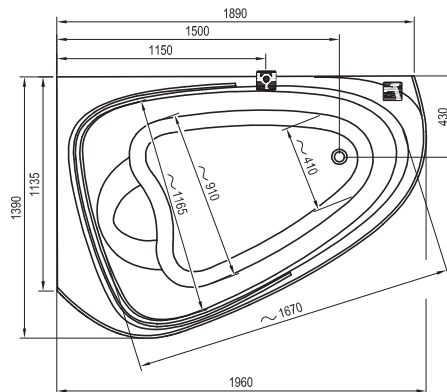

LoveStory II

Bathtub colour

Panel colour

Order No.	BATHTUB	Dimensions (mm)	Size of packaging (cm)	Gross weight (kg)
C75100000	Bathtub LOVE STORY II L	1890x1390x455	50x140x185	37.4
C76100000	Bathtub LOVE STORY II R	1890x1390x455	50x140x185	37.4

Order No.	PANELS AND SUPPORTS	Dimensions (mm)	Size of packaging (cm)	Gross weight (kg)
CY7500000	Support for bathtub LOVE STORY II	110x10x7	110x10x7	4.7
CZ75100A00	Panel LOVE STORY II L	3x57x60	3x57x60	8.05
CZ76100A00	Panel LOVE STORY II R	3x57x60	3x57x60	8.05
B27500000N	Panelkit LOVE STORY II	86x11x7	86x11x7	4.54

Order No.	RECOMMENDED PRODUCTS	Dimensions (mm)	Size of packaging (cm)	Gross weight (kg)
X01440	Bathtub overflow filler 570 C-C S/R, chrome	---	15x11x39	0.83
X01438	Bathtub overflow filler 570 B S/R, chrome	---	15x11x39	0.93

196 cm
139 cm

Warranty: 10 years – The warranty is contingent on the buyer using original RAVAK supports (legs) intended for the given type of bathtub in accordance with the assembly manual! Products are delivered within 14 days as standard.