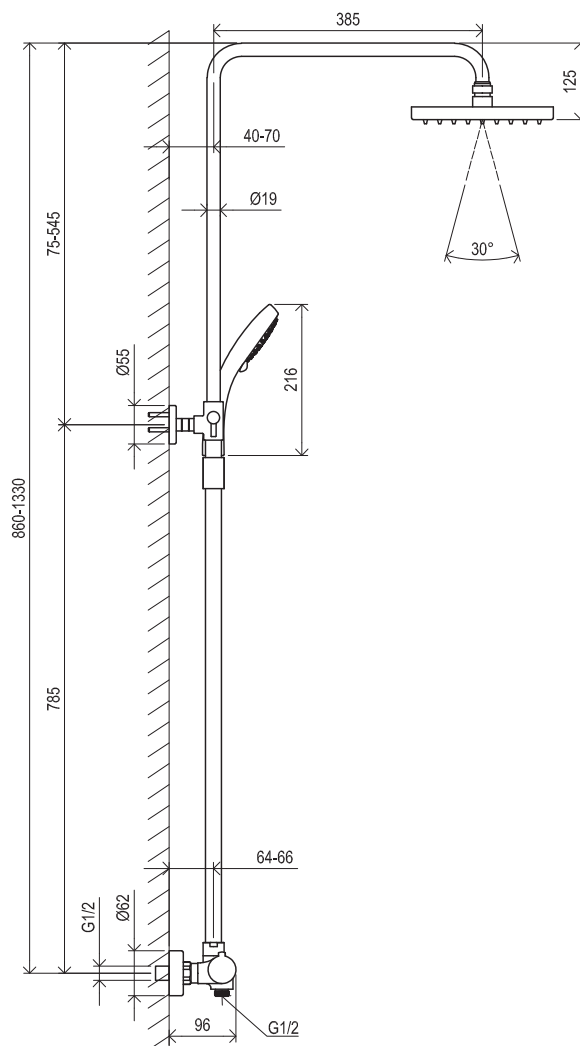

Order No.	Type	Design	Flow rate	Size of packaging (cm)	Gross weight (kg)
X070058	TE 091.00CR Shower column thermo, adjustable, with set	chrome	19/12	89x46x15	5.27