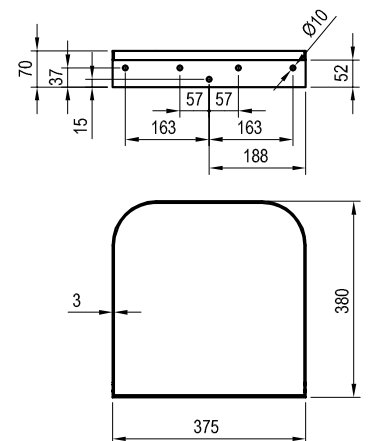

Order No.	Type	Dimensions (mm)	Size of packaging (cm)	Gross weight (kg)
X01787	Console Yard 600, stainless	375x380x70	40x40x9	2.7
X01777	Console Yard 600, white	375x380x70	40x40x9	2.7
X01782	Console Yard 600, black	375x380x70	40x40x9	2.7