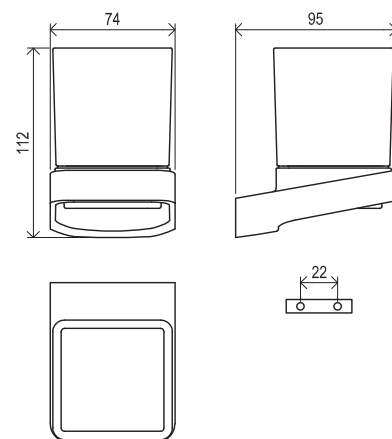

Order No.	Type	Design	Size of packaging (cm)	Gross weight (kg)
X07P321	TD 210.00CR Single cup holder	chrome	15x13x9	0.81
X07P557	TD 210.20BL Single cup holder	black	15x13x9	0.81