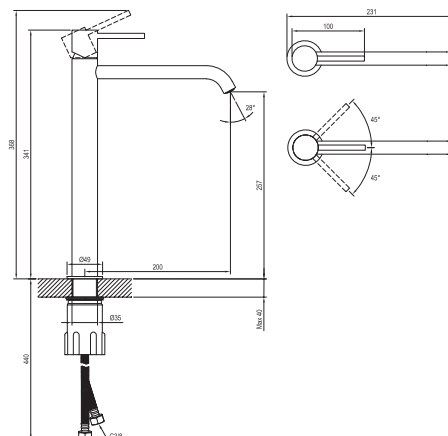

5

5-YEAR  
WARRANTY  
ON FAUCETS

Espirit

Order No.	Type	Design	Flow rate	Size of packaging (cm)	Gross weight (kg)
<b>X070194</b>	ES 015.00CR Washbasin faucet 340 mm, w/o pop-up waste	Chrome	5	41,3x23x7,4	1.75
<b>X070237</b>	ES 015.10WV Washbasin faucet 340 mm, w/o pop-up waste	White Velvet	5	41,3x23x7,4	1.75
<b>X070274</b>	ES 015.20BLM Washbasin faucet 340 mm, w/o pop-up waste	Black Matt	5	41,3x23x7,4	1.75
<b>X070311</b>	ES 015.20GB Washbasin faucet 340 mm, w/o pop-up waste	Graphite Brushed	5	41,3x23x7,4	1.75
<b>X070348</b>	ES 015.60RGB Washbasin faucet 340 mm, w/o pop-up waste	Rose Gold Brushed	5	41,3x23x7,4	1.75