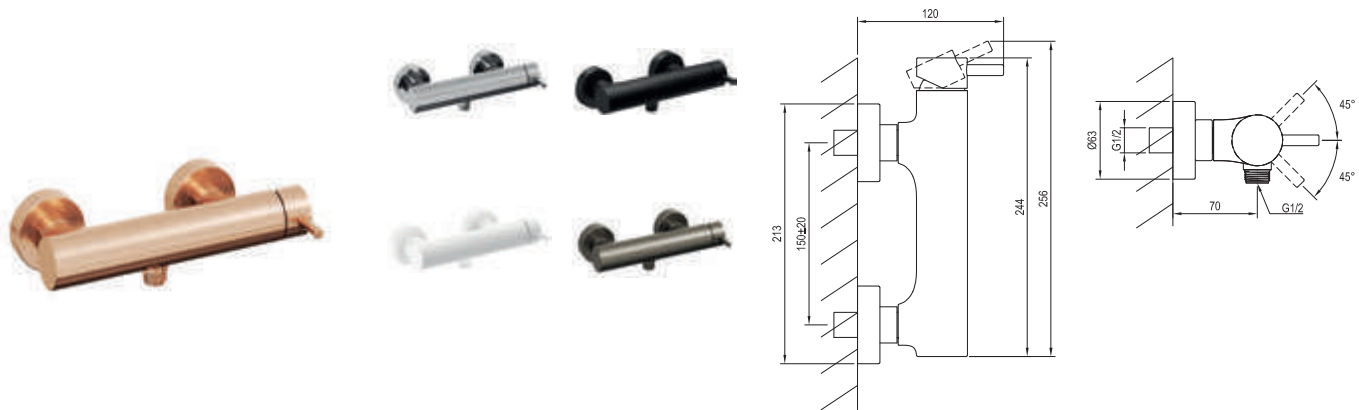

Order No.	Type	Design	Flow rate	Size of packaging (cm)	Gross weight (kg)
X070200	ES 032.00CR Wall-mounted shower faucet, w/o set	Chrome	24	27x24,4x7	1.9
X070243	ES 032.10WV Wall-mounted shower faucet, w/o set	White Velvet	24	27x24,4x7	1.9
X070280	ES 032.20BLM Wall-mounted shower faucet, w/o set	Black Matt	24	27x24,4x7	1.9
X070317	ES 032.20GB Wall-mounted shower faucet, w/o set	Graphite Brushed	24	27x24,4x7	1.9
X070354	ES 032.60RGB Wall-mounted shower faucet, w/o set	Rose Gold Brushed	24	27x24,4x7	1.9