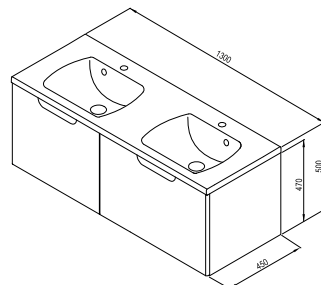

Order No.	Type	Dimensions (mm)	Size of packaging (cm)	Gross weight (kg)
X000001482	SD Classic II 1300, white/white	1300x450x470	134x53x51	46
X000001483	SD Classic II 1300, white/gray	1300x450x470	134x53x51	46