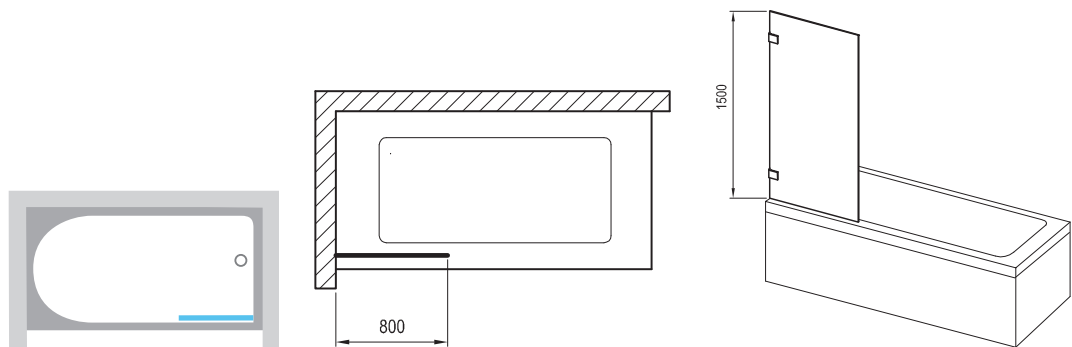

GLASS THICKNESS

LIFESPAN TEST 30 YEARS

L/R OPTION 180°

GLASS PROTECTION ANTICALC

BVS1

Design

Standard panelling

TRANSPARENT

Atypical panelling

MATELUX

MATRIX

GRAPE

GRAPHITE

Height
1500 mm

Order No.	Type	Frame	Panelling	Product dimensions (mm)	Size of packaging (cm)	Gross weight (kg)
7U840A00Z1	BVS1	-	transparent	800	69x4x152	26.09
D01000A070	B SET	chrome	-	---	9x12x28	1.55

Products are delivered within 14 days as standard.