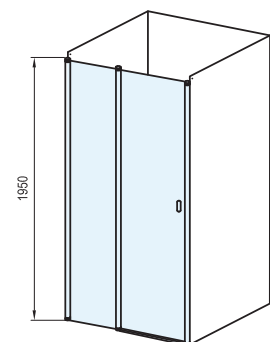

Extension profiles

Order No.	Type	Frame	Product dimensions (mm)	Size of packaging (cm)	Gross weight (kg)
E778801119470	CNPS	white	53x30x1947	3,5x55x195	1.23
E778801C19470	CNPS	bright alu	53x30x1947	3,5x55x195	1.23
E778801U19470	CNPS	satin	53x30x1947	3,5x55x195	1.23