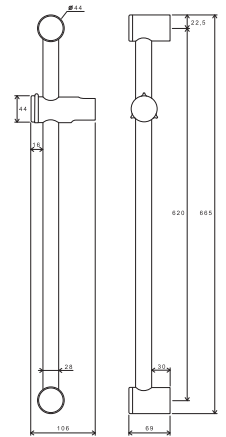

Order No.	Type	Design	Size of packaging (cm)	Gross weight (kg)
X07P012	972.00CR Shower bar with sliding shower holder 66,5 cm	chrome	69,5x12x5,5	0.5