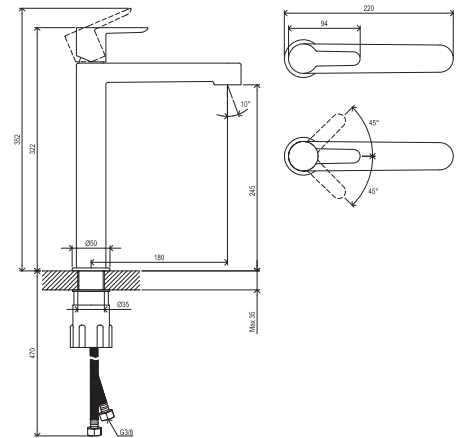

Order No.	Type	Design	Flow rate	Size of packaging (cm)	Gross weight (kg)
X070114	PU 015.00CR Washbasin faucet 322 mm, w/o pop-up waste	chrome	12	46x22,5x7	2.34
X070182	PU 015.20BL Washbasin faucet 322 mm, w/o pop-up waste	black	12	46x22,5x7	2.34