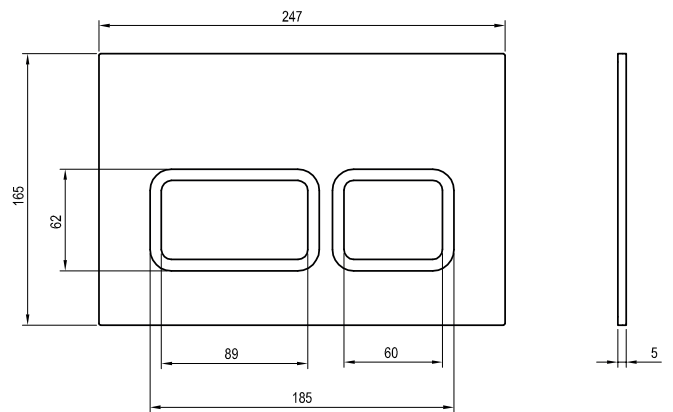

Order No.	Type	Dimensions (mm)	Size of packaging (cm)	Gross weight (kg)
X01739	WC flush plate Twin, satin	247x165x5	25x17x4	1.39