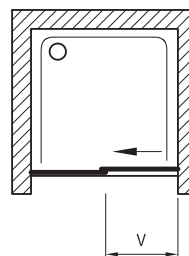

Products are delivered within 14 days as standard.