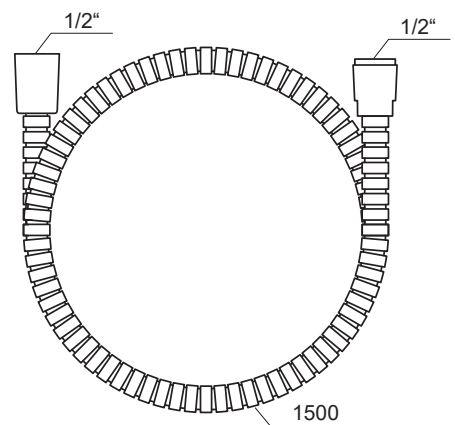

Order No.	Type	Design	Size of packaging (cm)	Gross weight (kg)
X07P065	912.50CR Shower hose 150 cm, durable plastic	chrome	23x18x4	0.3