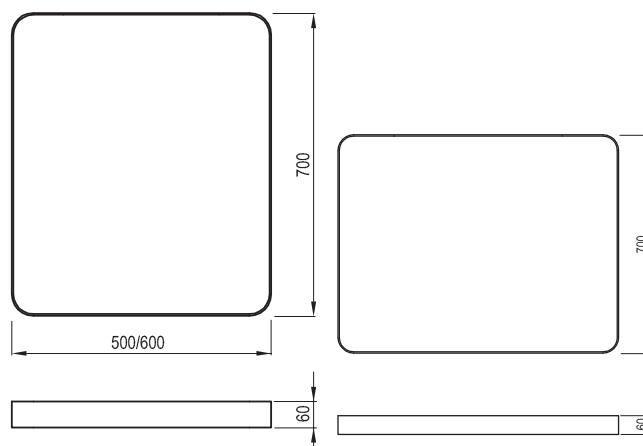

Order No.	Type	Dimensions (mm)	Size of packaging (cm)	Gross weight (kg)
X000001569	Mirror STRIP I 500x700 black with lighting, black	500x700x60	56x8x76	10
X000001570	Mirror STRIP I 600x700 black with lighting, black	600x700x60	66x8x76	12
X000001571	Mirror STRIP I 800x700 black with lighting, black	800x700x60	86x8x76	14.6
X000001572	Mirror STRIP I 900x700 black with lighting, black	900x700x60	96x8x76	16.9

Building readiness of the mirror: Electrical supply in a minimum length of 50 cm with connection to an external switch. The power supply must be protected by a current protector with a residual current of 30 mA. Products are delivered within 14 days as standard.