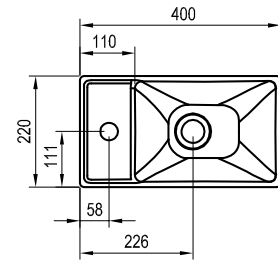

5

5-YEAR
WARRANTY

Veda Slim

Order No.	Type	Dimensions (mm)	Size of packaging (cm)	Gross weight (kg)
XJX01240000	Small washbasin VEDA Slim 400 ceramic, white	400x220x95	42x24x11	4.6
X01439	Washbasin waste plug fixed, chrome	Ø 68x104-119	7,5x7,5x14,5	0.31
X01695	Washbasin waste plug fixed ceramic, white	Ø 67x99	7,5x7,5x14,5	0.27
X01762	Washbasin waste plug fixed, black	Ø 68x104-119	7,5x7,5x14,5	0.36
X01436	Washbasin waste trap U tubular, chrome	Ø 45x160-190x360	4x12x34	0.35