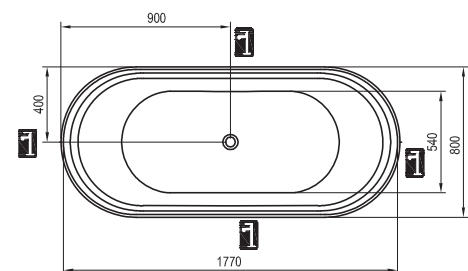

Bathtub colour

WHITE

Order No.	BATHTUB	Dimensions (mm)	Size of packaging (cm)	Gross weight (kg)
XC00100026	Bathtub YPSILON 180x80, freestanding, snowwhite	1800x800x600	182x82x61	55
XC00100034	Bathtub YPSILON 180x80, freestanding, snowwhite, black overflow	1800x800x600	182x82x61	55

Order No.	RECOMMENDED PRODUCTS	Dimensions (mm)	Size of packaging (cm)	Gross weight (kg)
X070059	FM 080.00CR Floor-mounted bathtub faucet, with set	---	95,5x48,5x14	9,51
X070101	CR 080.00CR Floor-mounted bathtub faucet, with set	---	103x42x23	10