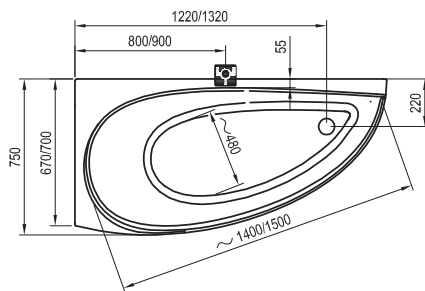

158l
175l

VOLUME

20kg
22kg

WEIGHT

CONCEPTS

L/R

L/R OPTION

10

10-YEAR
WARRANTY

Avocado

Bathtub colour

WHITE

Panel colour

WHITE

Order No.	BATHTUB	Dimensions (mm)	Size of packaging (cm)	Gross weight (kg)
CT01000000	Bathtub AVOCADO 150x75 L	1500x750x475	152x77x50	19.5
CS01000000	Bathtub AVOCADO 150x75 R	1500x750x475	152x77x50	19.5
CQ01000000	Bathtub AVOCADO 160x75 L	1600x750x475	162x77x50	21.5
CH01000000	Bathtub AVOCADO 160x75 R	1600x750x475	162x77x50	21.5

Order No.	PANELS AND SUPPORTS	Dimensions (mm)	Size of packaging (cm)	Gross weight (kg)
CYS0000000	Support for bathtub AVOCADO	---	62x11x5	3.45
CZT1000A00	Panel AVOCADO 150 L	1500x750x565	4x32x60	5.33
CZS1000A00	Panel AVOCADO 150 R	1500x750x565	4x32x60	5.33
CZQ1000A00	Panel AVOCADO 160 L	1600x750x565	4x36x60	6.23
CZI1000A00	Panel AVOCADO 160 R	1600x750x565	4x36x60	6.23
B28000000N	Panelkit AVOCADO	---	49x11x5	1.25

Order No.	RECOMMENDED PRODUCTS	Dimensions (mm)	Size of packaging (cm)	Gross weight (kg)
X01305	Bathtub waste set 570 B R/R, chrome	---	14x8x38	0.83
X01377	Bathtub waste set 570 C-C R/R, chrome	---	14x8x38	0.72

150 / 160cm
75cm

Warranty: 10 years – The warranty is contingent on the buyer using original RAVAK supports (legs) intended for the given type of bathtub in accordance with the assembly manual! Products are delivered within 14 days as standard.