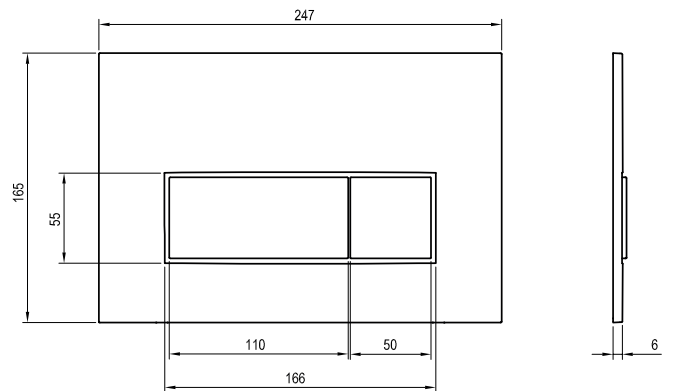

Order No.	Type	Dimensions (mm)	Size of packaging (cm)	Gross weight (kg)
X01744	WC flush plate Uni Slim, black	247x165x6	25x17x4	0.35

Products are delivered within 14 days as standard.
10-year warranty on toilet bowls; 3-year warranty on toilet seats; 3-year warranty on flush plates; 10-year warranty on fixed parts of mounting flushing modules; 3-year warranty on replaceable parts of mounting flushing modules.