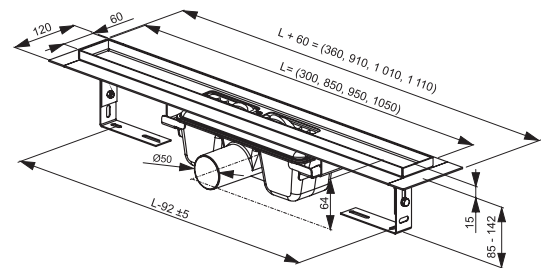

Order No.	Type	Size of packaging (cm)	Gross weight (kg)
X01621	OZ RAVAK Chrome 750, stainless	82x13,5x17	4.04
X01427	OZ RAVAK Chrome 850, stainless	92x17x13	3.9