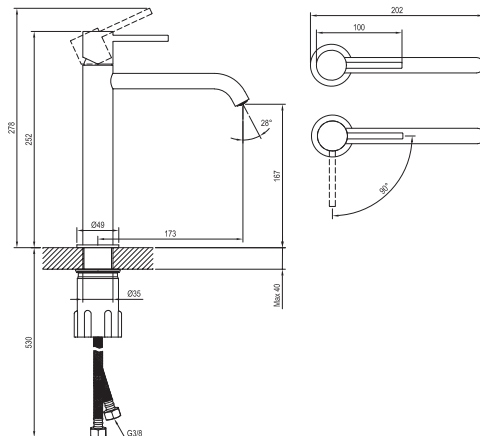

Order No.	Type	Design	Flow rate	Size of packaging (cm)	Gross weight (kg)
X070399	ES 014.01CR Washbasin faucet BeCool 250 mm, w/o pop-up waste	Chrome	5	41,3x23x7,4	1.38
X070400	ES 014.11WV Washbasin faucet BeCool 250 mm, w/o pop-up waste	White Velvet	5	41,3x23x7,4	1.38
X070402	ES 014.21BLM Washbasin faucet BeCool 250 mm, w/o pop-up waste	Black Matt	5	41,3x23x7,4	1.38
X070401	ES 014.21GB Washbasin faucet BeCool 250 mm, w/o pop-up waste	Graphite Brushed	5	41,3x23x7,4	1.38
X070403	ES 014.61RGB Washbasin faucet BeCool 250 mm, w/o pop-up waste	Rose Gold Brushed	5	41,3x23x7,4	1.38