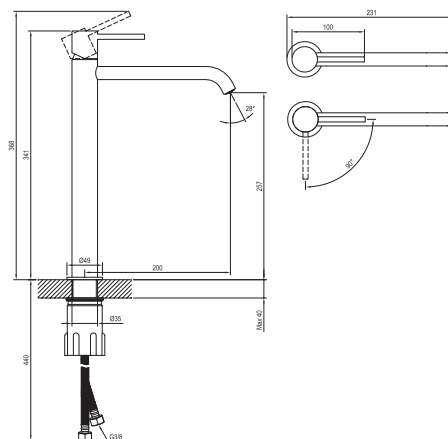

5

5-YEAR  
WARRANTY  
ON FAUCETS

Espirit

Order No.	Type	Design	Flow rate	Size of packaging (cm)	Gross weight (kg)
<b>X070194</b>	ES 015.00CR Washbasin faucet 340 mm, w/o pop-up waste	Chrome	5	41,3x23x7,4	1.75
<b>X070237</b>	ES 015.10WV Washbasin faucet 340 mm, w/o pop-up waste	White Velvet	5	41,3x23x7,4	1.75
<b>X070274</b>	ES 015.20BLM Washbasin faucet 340 mm, w/o pop-up waste	Black Matt	5	41,3x23x7,4	1.75
<b>X070311</b>	ES 015.20GB Washbasin faucet 340 mm, w/o pop-up waste	Graphite Brushed	5	41,3x23x7,4	1.75
<b>X070348</b>	ES 015.60RGB Washbasin faucet 340 mm, w/o pop-up waste	Rose Gold Brushed	5	41,3x23x7,4	1.75