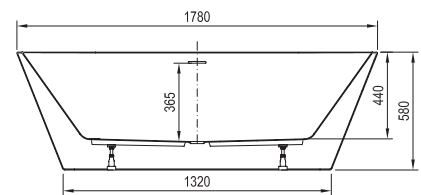

Bathtub colour

WHITE

Order No.	BATHTUB	Dimensions (mm)	Size of packaging (cm)	Gross weight (kg)
XC00100025	Bathtub SOLO 178x80, freestanding, snowwhite	1780x800x580	180x82x61	67
XC00100036	Bathtub SOLO 178x80, freestanding, snowwhite, black overflow	1780x800x580	180x82x61	67

Order No.	RECOMMENDED PRODUCTS	Dimensions (mm)	Size of packaging (cm)	Gross weight (kg)
X070059	FM 080.00CR Floor-mounted bathtub faucet, with set	---	95,5x48,5x14	9.51
X070101	CR 080.00CR Floor-mounted bathtub faucet, with set	---	103x42x23	10