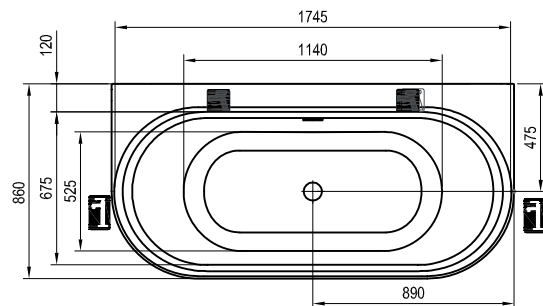

2451
VOLUME

52 kg
WEIGHT

10
10-YEAR WARRANTY

Ypsilon Wall

Bathtub colour

Order No.	BATHTUB	Dimensions (mm)	Size of packaging (cm)	Gross weight (kg)
XC00100028	Bathtub YPSILON Wall 178x86, freestanding, snowwhite	1780x860x600	178x82x61	52
XC00100035	Bathtub YPSILON Wall 178x86, freestanding, snowwhite, black overflow	1780x860x600	178x82x61	52

Order No.	RECOMMENDED PRODUCTS	Dimensions (mm)	Size of packaging (cm)	Gross weight (kg)
X070059	FM 080.00CR Floor-mounted bathtub faucet, with set	---	95,5x48,5x14	9,51
X070101	CR 080.00CR Floor-mounted bathtub faucet, with set	---	103x42x23	10

Warranty: 10 years – The warranty is contingent on the buyer using original RAVAK supports (legs) intended for the given type of bathtub in accordance with the assembly manual! Products are delivered within 14 days as standard.