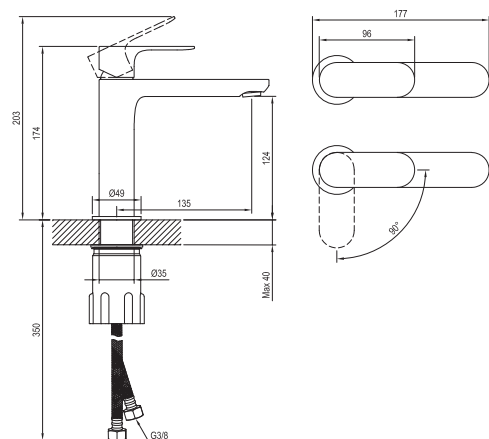

Order No.	Type	Design	Flow rate	Size of packaging (cm)	Gross weight (kg)
X070409	EL 012.01CR Washbasin faucet BeCool 170 mm, w/o pop-up waste	Chrome	5	35,3x23x7,4	1.35
X070410	EL 012.11WV Washbasin faucet BeCool 170 mm, w/o pop-up waste	White Velvet	5	35,3x23x7,4	1.35
X070411	EL 012.21BLM Washbasin faucet BeCool 170 mm, w/o pop-up waste	Black Matt	5	35,3x23x7,4	1.35
X070412	EL 012.21GB Washbasin faucet BeCool 170 mm, w/o pop-up waste	Graphite Brushed	5	35,3x23x7,4	1.35
X070413	EL 012.61RGB Washbasin faucet BeCool 170 mm, w/o pop-up waste	Rose Gold Brushed	5	35,3x23x7,4	1.35

Flow rate is given in l/min at a pressure of 0.3 MPa. Products are delivered within 14 days as standard.