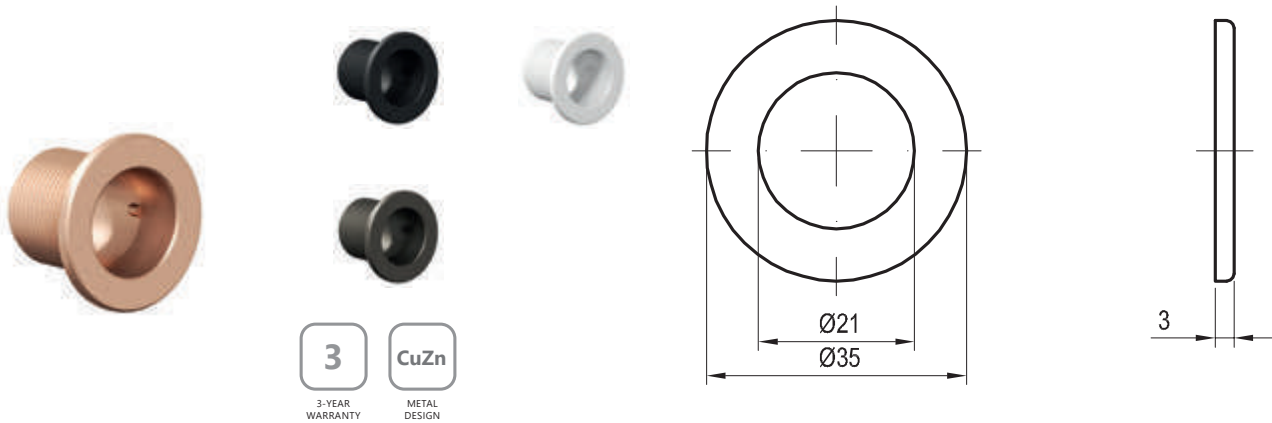

Washbasin accessories

Order No.	Type	Size of packaging (cm)	Gross weight (kg)
X01807	Krytka přepadu pro umyvadlo RF1, white matt	10x10x5	0.8
X01808	Overflow cover for washbasin RF1, black matt	10x10x5	0.8
X01832	Overflow cover for washbasin RF1, Graphite Brushed	10x10x5	0.01
X01833	Overflow cover for washbasin RF1, Rose Gold Brushed	10x10x5	0.01

The chrome cover is part of the cast washbasins with an overflow.