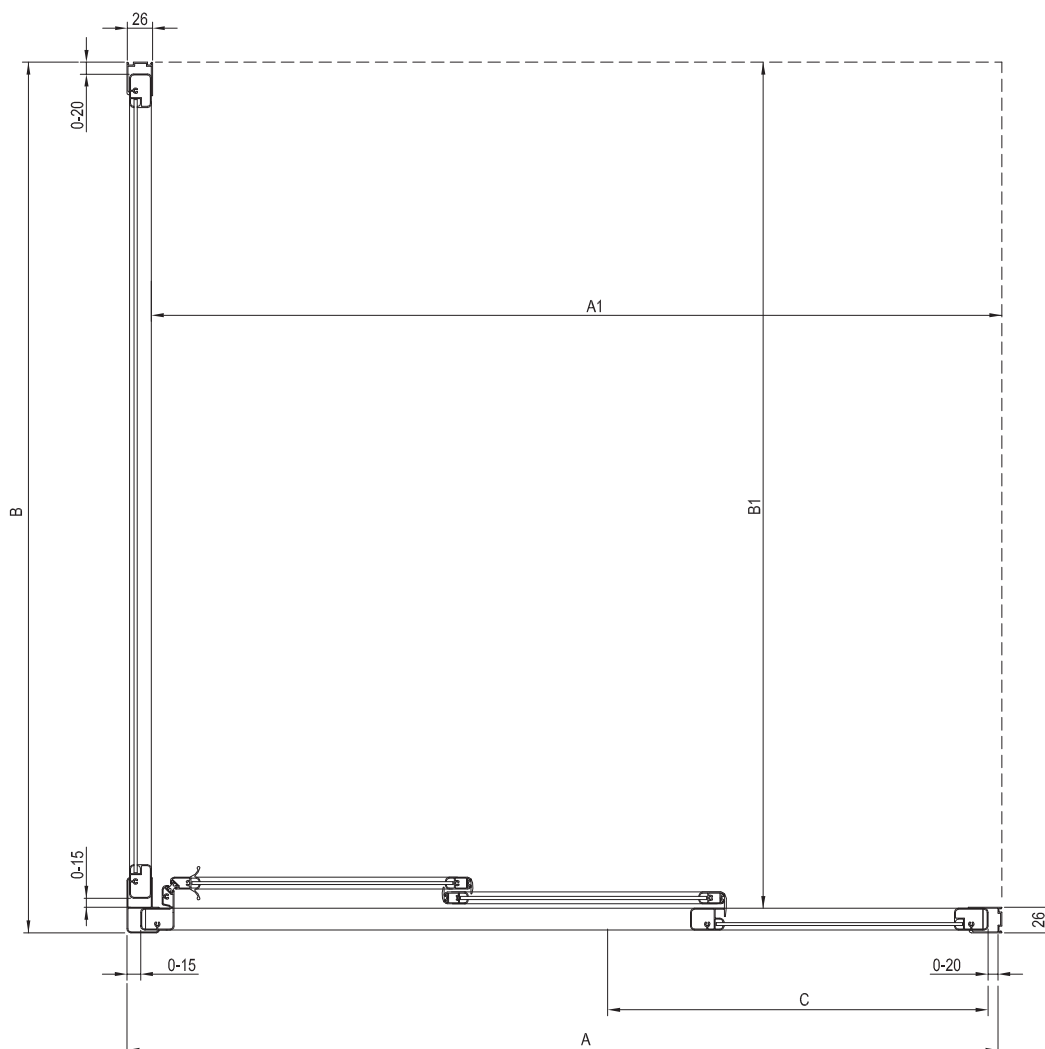

ASDP3 + APSS Structural preparation

Type	Mounting onto a tray * Recommended shower tray size (mm)	Floor mounting ** Recommended size of inclined area (mm)
ASDP3 - 90 + APSS - 75	900 x 750	860 x 710
ASDP3 - 80 + APSS - 80	800 x 800	760 x 760
ASDP3 - 90 + APSS - 90	900 x 900	860 x 860
ASDP3 - 100 + APSS - 80	1000 x 800	960 x 760
ASDP3 - 100 + APSS - 90	1000 x 900	960 x 860

* The values listed in the table assume the tray is mounted in accordance with the RAVAK assembly manual

** The values in the table apply to the inside edge of the glass.