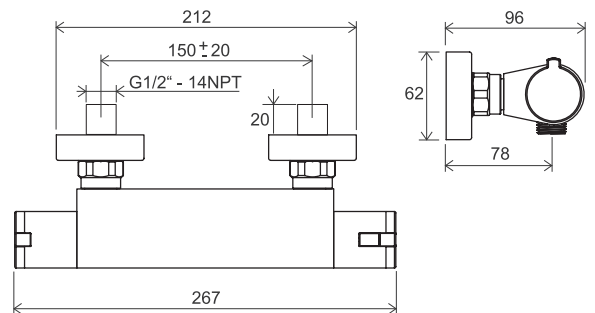

Order No.	Type	Design	Flow rate	Size of packaging (cm)	Gross weight (kg)
X070051	TE 072.00CR Thermostatic shower faucet, w/o set	chrome	23	28x18x7,5	1.83