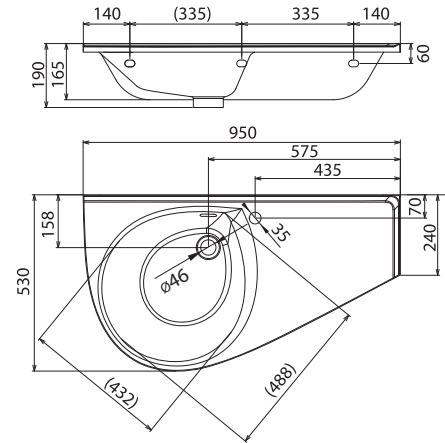

Order No.	Type	Dimensions (mm)	Size of packaging (cm)	Gross weight (kg)
XJ9L1100000	Washbasin Avocado Comfort L with holes	950x530x190	104x23x57	20.1
XJ9P1100000	Washbasin Avocado Comfort R with holes	950x530x190	104x23x57	20.1
X01437	Washbasin waste plug Click-Clack low, chrome	Ø 62x77-92	7x7x11	0.27
X01373	Washbasin waste plug Click-Clack, chrome	Ø 62x104-119	7,5x7,5x14,5	0.35
X01436	Washbasin waste trap U tubular, chrome	Ø 45x160-190x360	4x12x34	0.35
X01371	Washbasin waste trap, chrome	Ø 50x140-240x360	15x7x36	0.77

Products are delivered within 14 days as standard.