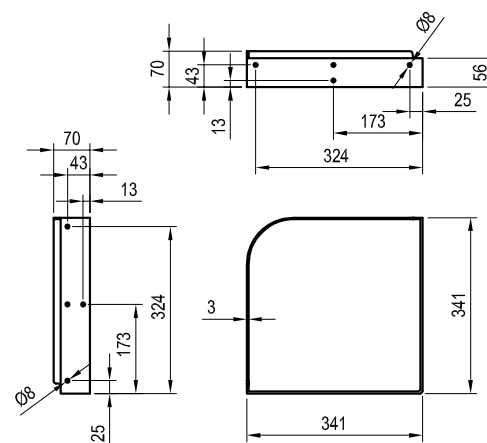

Order No.	Type	Dimensions (mm)	Size of packaging (cm)	Gross weight (kg)
X01785	Console Yard 450 C, stainless	341x341x70	36x36x9	2.5
X01775	Console Yard 450 C, white	341x341x70	36x36x9	1.6
X01780	Console Yard 450 C, black	341x341x70	36x36x9	2.5