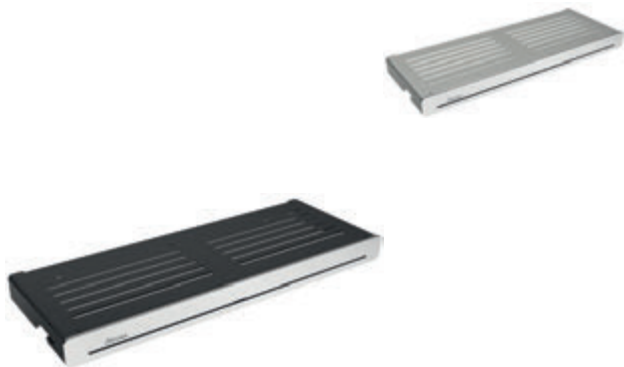

5

5-YEAR WARRANTY

RAVAK CLEANER CHROME

Slim shelves