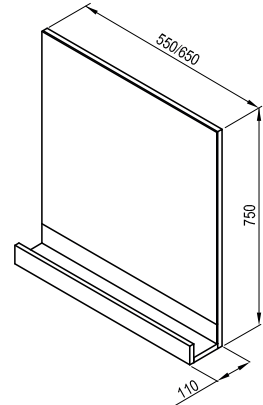

5

5-YEAR
WARRANTY

ANTI-
MOISTURE
FINISH

CONCEPTS

Body design

Laminate Dark
walnut

White gloss

10°

Order No.	Type	Dimensions (mm)	Size of packaging (cm)	Gross weight (kg)
X00000848	Mirror 10° 550, white	550x110x750	60x16x80	7.5
X00000850	Mirror 10° 550, dark walnut	550x110x750	60x16x80	7.5
X00000851	Mirror 10° 650, white	650x110x750	70x16x80	8.5
X00000853	Mirror 10° 650, dark walnut	650x110x750	70x16x80	8.5