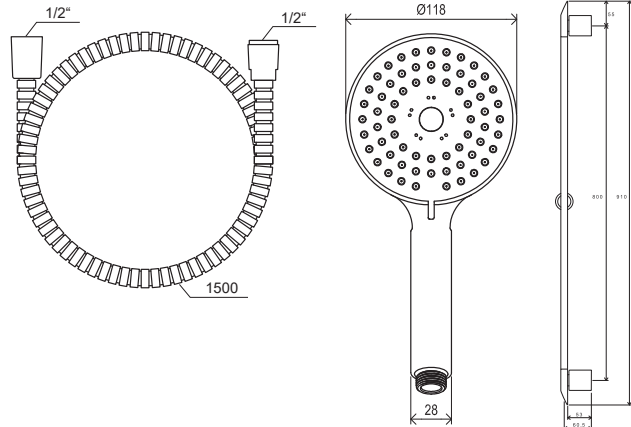

# Showers and accessories

EASYCLEAN

EASYTWIST

Order No.	Type	Design	Flow rate	Size of packaging (cm)	Gross weight (kg)
<b>X07P177</b>	902.00CR Shower set - hand shower, bar 63,5 cm, hose	chrome	13/14/14	70x20x8	1.28