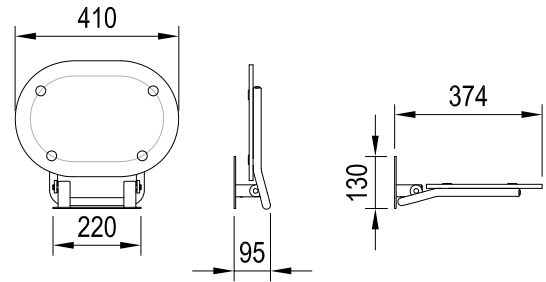

# Chrome

Order No.	Type	Design	Size of packaging (cm)	Gross weight (kg)
<b>B8F000029</b>	Shower seat CHROME CLEAR/stainless	translucent white with white oval	10x37x44	4.12

Order No.	Type	Design	Size of packaging (cm)	Gross weight (kg)
<b>B8F000028</b>	Shower seat CHROME CLEAR/white	translucent white with white oval	10x37x44	3.77