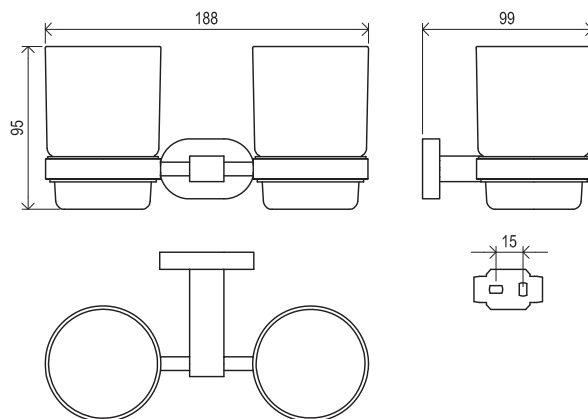

Order No.	Type	Design	Size of packaging (cm)	Gross weight (kg)
X07P189	CR 220.00CR Double cup holder (glass)	chrome	23x15x9	0.9