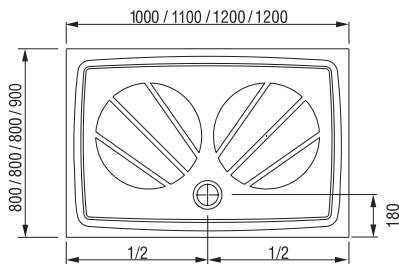

Gigant Pro

Order No.	Type	Size of packaging (cm)	Gross weight (kg)
XA03A401010	Shower tray GIGANT PRO 100x80	84x6x105	35.9
XA03A701010	Shower tray GIGANT PRO 100x90	94x6x105	38
XA03D401010	Shower tray GIGANT PRO 110x80	84x6x115	40.2
XA03G101010	Shower tray GIGANT PRO 120x70	74x6x125	39.6
XA03G401010	Shower tray GIGANT PRO 120x80	84x6x125	43.7
XA03G701010	Shower tray GIGANT PRO 120x90	94x6x125	46.3
XA83AL01010	Panel GIGANT PRO 100x80 SET L	4x64x11	1.22
XA83AP01010	Panel GIGANT PRO 100x80 SET R	4x64x11	1.22
XA83DL01010	Panel GIGANT PRO 110x80 SET L	4x72x11	1.3
XA83DP01010	Panel GIGANT PRO 110x80 SET R	4x72x11	1.3
XA83GL01010	Panel GIGANT PRO 120x80 SET L	4x76x11	1.36
XA83GP01010	Panel GIGANT PRO 120x80 SET R	4x76x11	1.36
XA83GL71010	Panel GIGANT PRO 120x90 SET L	4x75x11	1.43
XA83GP71010	Panel GIGANT PRO 120x90 SET R	4x75x11	1.43
XB2J000000N	Base GALAXY PRO	15x8x8	0.64
A000000004	Universal mounting kit for shower trays	8x5x125	0.66

Material: cast mixture of dolomite and resin
Production process: casting