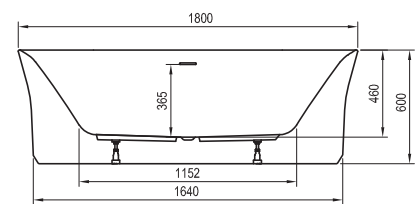

Bathtub colour

WHITE

Order No.	BATHTUB	Dimensions (mm)	Size of packaging (cm)	Gross weight (kg)
XC00100026	Bathtub YPSILON 180x80, freestanding, snowwhite	1800x800x600	182x82x61	55
XC00100034	Bathtub YPSILON 180x80, freestanding, snowwhite, black overflow	1800x800x600	182x82x61	55

Order No.	RECOMMENDED PRODUCTS	Dimensions (mm)	Size of packaging (cm)	Gross weight (kg)
X070059	FM 080.00CR Floor-mounted bathtub faucet, with set	---	95,5x48,5x14	9,51
X070101	CR 080.00CR Floor-mounted bathtub faucet, with set	---	103x42x23	10