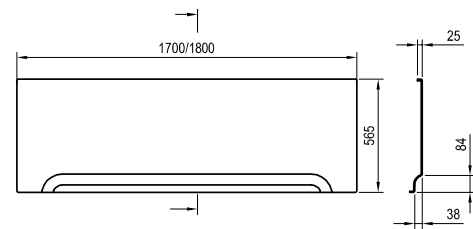

2031
2401
VOLUME

24 kg
29 kg
WEIGHT

10
10-YEAR
WARRANTY

Formy 01 and Formy 01 Slim

Bathtub colour

Panel colour

Order No.	BATHTUB	Dimensions (mm)	Size of packaging (cm)	Gross weight (kg)
C691000000	Bathtub FORMY 01 170x75	175x77x50	175x77x50	23.66
C881000000	Bathtub FORMY 01 180x80	185x82x50	185x82x50	28.82
C691300000	Bathtub FORMY 01 Slim 170x75	175x77x50	175x77x50	21.56
C881300000	Bathtub FORMY 01 Slim 180x80	185x82x50	185x82x50	26.42

Order No.	PANELS AND SUPPORTS	Dimensions (mm)	Size of packaging (cm)	Gross weight (kg)
CY00030000	Support for bathtub 75 U	66x11x5	66x11x5	3.28
CY00040000	Support for bathtub 80 U	71x11x5	71x11x5	3.37
CZ001V0A00	Frontal panel U 170	171x3x59	171x3x59	4.73
CZ001Y0A00	Frontal panel U 180	180x3x59	180x3x59	5.16
CZ00130A00	Side panel U 75	75x3x59	75x3x59	2
CZ00140A00	Side panel U 80	80x3x59	80x3x59	2.1
B23600000N	Frontal panelkit U	51x11x5	51x11x5	1.24
X000001059	Frontal panel 180, white	186x63x5	186x63x5	17
X000001062	Side panel 80 L, white	86x63x5	86x63x5	8
X000001065	Side panel 80 R, white	86x63x5	86x63x5	8

Order No.	RECOMMENDED PRODUCTS	Dimensions (mm)	Size of packaging (cm)	Gross weight (kg)
X01505	Bathtub overflow filler 800 C-C S/R, chrome	---	38x9,5x21	0.86
X01506	Bathtub waste set 800 B S/R, chrome	---	38x8,5x14,5	0.82
7U840A00Z1	BVS1	800	69x4x152	26.09
D01000A070	B SET	---	9x12x28	1.55

75 / 80 cm
170 / 180 cm

Warranty: 10 years – The warranty is contingent on the buyer using original RAVAK supports (legs) intended for the given type of bathtub in accordance with the assembly manual! Products are delivered within 14 days as standard.