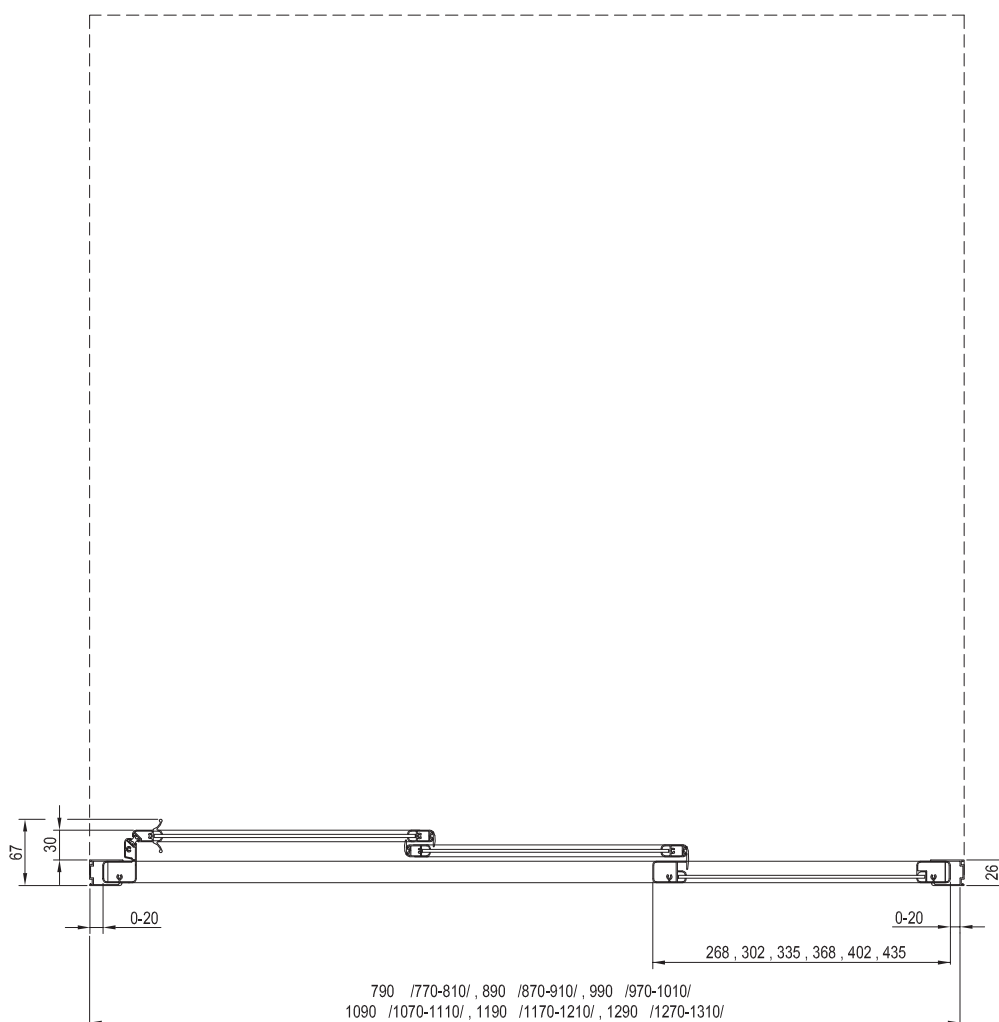

ASDP3 Structural preparation