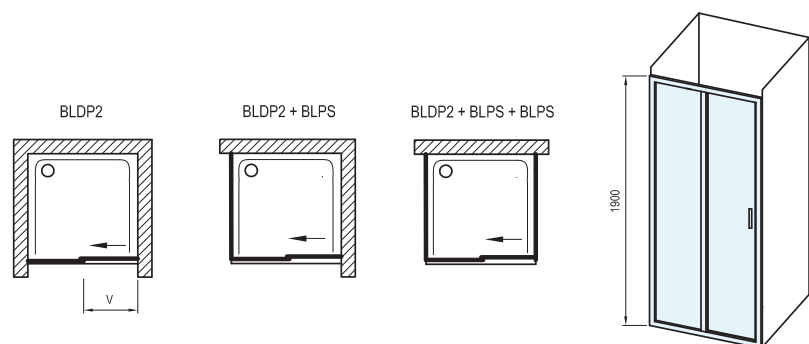

Products are delivered within 14 days as standard.

Extension profiles

Order No.	Type	Frame	Product dimensions (mm)	Size of packaging (cm)	Gross weight (kg)
E77880111900B	BLNPS	white	23x26x1900	2x3x191	0.5
E778801C1900B	BLNPS	bright alu	23x26x1900	2x3x191	0.41
E778801U1900B	BLNPS	satin	23x26x1900	2x3x191	0.41

Assemble a product exactly as you need – online, with a visual preview in a bathroom at <https://atypical.ravak.com>
Delivery time of atypical products is 6-8 weeks.