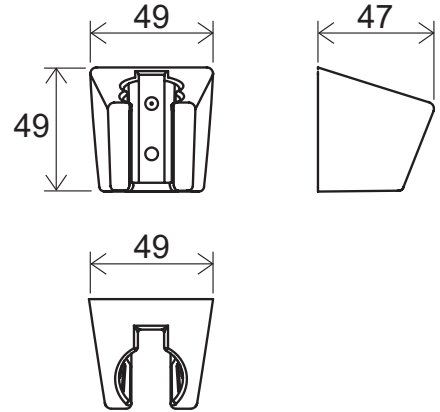

RAVAK
CLEANER
CHROME

2-YEAR
WARRANTY

Showers and accessories

Order No.	Type	Design	Size of packaging (cm)	Gross weight (kg)
X07P345	612.00CR Shower holder, plastic	chrome	8x7x5,5	0.06
X07P640	612.20BL Shower holder, plastic	black	8x7x5,5	0.06