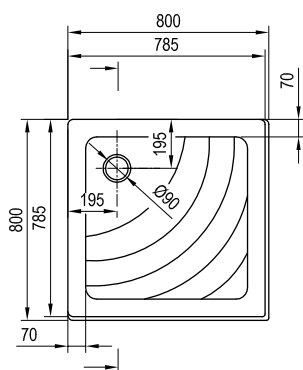

Products are delivered within 14 days as standard.