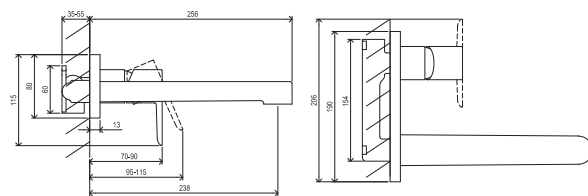

Order No.	Type	Design	Flow rate	Size of packaging (cm)	Gross weight (kg)
X070146	PU 019.00CR.O1 Washbasin concealed faucet, with body	chrome	15	28x18x7,5	2.19
X070184	PU 019.20BL.O1 Washbasin concealed faucet, with body	black	15	28x18x7,5	2.27

Order No.	Type	Design	Flow rate	Size of packaging (cm)	Gross weight (kg)
X070115	PU 022.00CR Wall-mounted bathtub faucet, w/o set	chrome	19/11	22,5x16,5x18,5	2.52
X070185	PU 022.20BL Wall-mounted bathtub faucet, w/o set	black	19/11	22,5x16,5x18,5	2.56