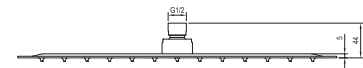

# Showers and accessories

EASYSKIN

Order No.	Type	Design	Flow rate	Size of packaging (cm)	Gross weight (kg)
<b>X07P016</b>	982.00CR Head shower Chrome square, 300 mm	chrome	11	36x35x7	2
<b>X07P334</b>	982.01CR Head shower Chrome square, 200 mm	chrome	11	26x25x7	0.94
<b>X07P666</b>	982.02CR Head shower Chrome square, 400 mm	chrome	10	42,5x40,6x7,3	2.9