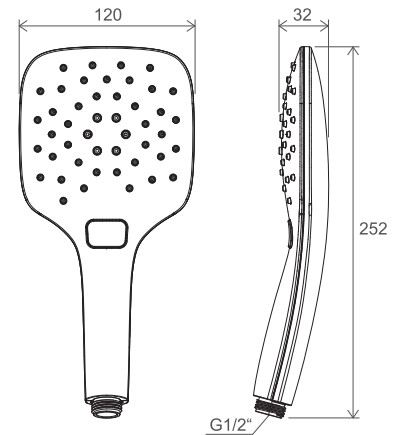

# Showers and accessories

EASYCLEAN

AIR

Order No.	Type	Design	Flow rate	Size of packaging (cm)	Gross weight (kg)
<b>X07P114</b>	954.00CR Hand shower Oval mini, 1 function	chrome	8	24x5x5	0.14

EASYCLEAN

Order No.	Type	Design	Flow rate	Size of packaging (cm)	Gross weight (kg)
<b>X07P348</b>	958.00CR Hand shower Air, 3 functions, 120 mm	chrome	6/10/13	12,5x6x26	0.33
<b>X07P349</b>	958.10CR/WH Hand shower Air, 3 functions, 120 mm	chrome/white	6/10/13	12,5x6x26	0.32
<b>X07P569</b>	958.20BL Hand shower Air, 3 functions, 120 mm	black	6/10/13	12,5x6x26	0.33