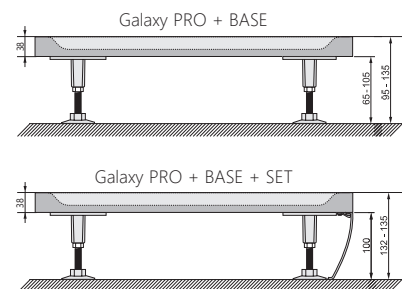

Galaxy Pro Chrome

Elipso Pro Chrome

Order No.	Type	Size of packaging (cm)	Gross weight (kg)
XA244401010	Shower tray ELIPSO PRO CHROME 80	84x6x84	25.5
XA247701010	Shower tray ELIPSO PRO CHROME 90	95x6x95	33.3
XA934001010	Panel ELIPSO PRO 80 SET	4x33x11	1.1
XA937001010	Panel ELIPSO PRO 90 SET	4x44x11	1.2
XB2J000000N	Base GALAXY PRO	15x8x8	0.64
A000000004	Universal mounting kit for shower trays	8x5x125	0.66

Material: cast mixture of dolomite and resin
Production process: casting

Products are delivered within 14 days as standard.