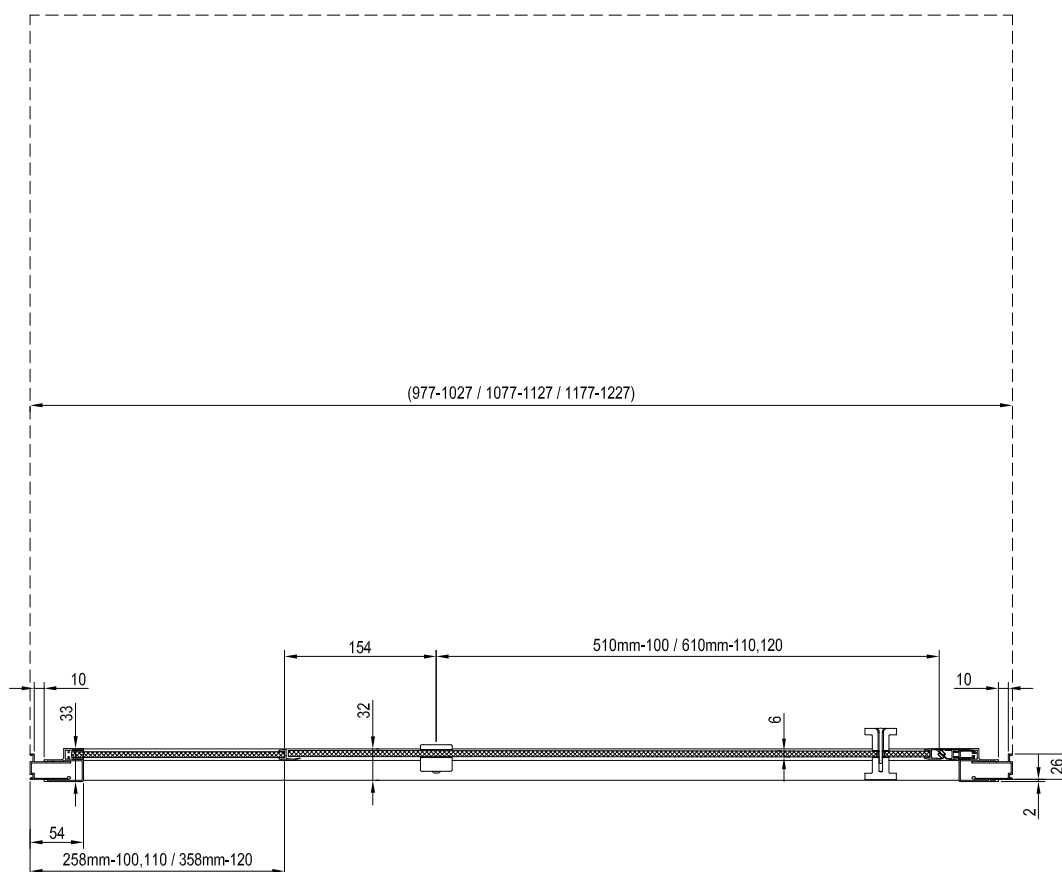

NDOP2 Structural preparation