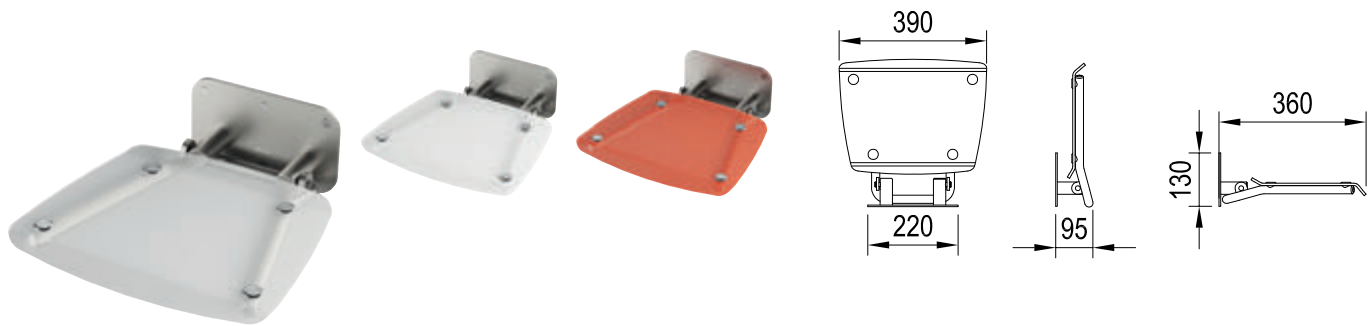

10

10-YEAR WARRANTY

kg **150**

LOAD CAPACITY

CAN BE FOLDED UP AGAINST THE WALL

OVO B II

Order No.	Type	Design	Size of packaging (cm)	Gross weight (kg)
B8F000051	Shower seat OVO-B II-CLEAR/stainless	transparent	10x37x44	3.41
B8F000052	Shower seat OVO-B II-OPAL/stainless	translucent white	10x37x44	3.44
B8F000053	Shower seat OVO-B II-ORANGE/stainless	translucent orange	10x37x44	3.38