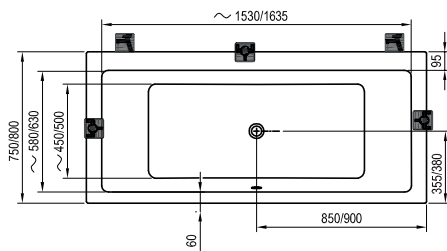

2031
2401
VOLUME

24 kg
29 kg
WEIGHT

10
10-YEAR
WARRANTY

Formy 01 and Formy 01 Slim

Bathtub colour

Panel colour

Order No.	BATHTUB	Dimensions (mm)	Size of packaging (cm)	Gross weight (kg)
C691000000	Bathtub FORMY 01 170x75	175x77x50	175x77x50	23.66
C881000000	Bathtub FORMY 01 180x80	185x82x50	185x82x50	28.82
C691300000	Bathtub FORMY 01 Slim 170x75	175x77x50	175x77x50	21.56
C881300000	Bathtub FORMY 01 Slim 180x80	185x82x50	185x82x50	26.42

Order No.	PANELS AND SUPPORTS	Dimensions (mm)	Size of packaging (cm)	Gross weight (kg)
CY00030000	Support for bathtub 75 U	66x11x5	66x11x5	3.28
CY00040000	Support for bathtub 80 U	71x11x5	71x11x5	3.37
CZ001V0A00	Frontal panel U 170	171x3x59	171x3x59	4.73
CZ001Y0A00	Frontal panel U 180	180x3x59	180x3x59	5.16
CZ00130A00	Side panel U 75	75x3x59	75x3x59	2
CZ00140A00	Side panel U 80	80x3x59	80x3x59	2.1
B23600000N	Frontal panelkit U	51x11x5	51x11x5	1.24
X000001059	Frontal panel 180, white	186x63x5	186x63x5	17
X000001062	Side panel 80 L, white	86x63x5	86x63x5	8
X000001065	Side panel 80 R, white	86x63x5	86x63x5	8

Order No.	RECOMMENDED PRODUCTS	Dimensions (mm)	Size of packaging (cm)	Gross weight (kg)
X01505	Bathtub overflow filler 800 C-C S/R, chrome	---	38x9,5x21	0.86
X01506	Bathtub waste set 800 B S/R, chrome	---	38x8,5x14,5	0.82
7U840A00Z1	BVS1	800	69x4x152	26.09
D01000A070	B SET	---	9x12x28	1.55

75 / 80 cm
170 / 180 cm

Warranty: 10 years – The warranty is contingent on the buyer using original RAVAK supports (legs) intended for the given type of bathtub in accordance with the assembly manual! Products are delivered within 14 days as standard.