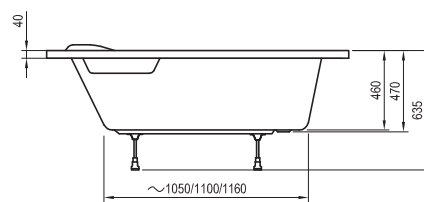

Asymmetric

Bathtub colour

WHITE

Panel colour

WHITE

Order No.	BATHTUB	Dimensions (mm)	Size of packaging (cm)	Gross weight (kg)
C441000000	Bathtub ASYMMETRIC 150x100 L	1500x1000x470	151x103x50	25
C451000000	Bathtub ASYMMETRIC 150x100 R	1500x1000x470	151x103x50	25
C461000000	Bathtub ASYMMETRIC 160x105 L	1600x1050x470	161x107x50	27
C471000000	Bathtub ASYMMETRIC 160x105 R	1600x1050x470	161x107x50	27
C481000000	Bathtub ASYMMETRIC 170x110 L	1700x1100x470	171x112x50	29.1
C491000000	Bathtub ASYMMETRIC 170x110 R	1700x1100x470	171x112x50	29.1

Order No.	PANELS AND SUPPORTS	Dimensions (mm)	Size of packaging (cm)	Gross weight (kg)
CY44000000	Support for bathtub ASYMMETRIC	---	86x11x5	4.12
CZ44100000	Panel ASYMMETRIC 150 L	1500x1000x590	3x37x62	5.5
CZ45100000	Panel ASYMMETRIC 150 R	1500x1000x590	3x37x62	5.5
CZ46100000	Panel ASYMMETRIC 160 L	1600x1050x590	3x41x62	5.7
CZ47100000	Panel ASYMMETRIC 160 R	1600x1050x590	3x41x62	5.7
CZ48100000	Panel ASYMMETRIC 170 L	1700x1100x590	3x45x62	5.9
CZ49100000	Panel ASYMMETRIC 170 R	1700x1100x590	3x45x62	5.9

Order No.	RECOMMENDED PRODUCTS	Dimensions (mm)	Size of packaging (cm)	Gross weight (kg)
X01305	Bathtub waste set 570 B R/R, chrome	---	14x8x38	0.83
X01377	Bathtub waste set 570 C-C R/R, chrome	---	14x8x38	0.72
X01438	Bathtub overflow filler 570 B S/R, chrome	---	15x11x39	0.93
X01440	Bathtub overflow filler 570 C-C S/R, chrome	---	15x11x39	0.83

Warranty: 10 years – The warranty is contingent on the buyer using original RAVAK supports (legs) intended for the given type of bathtub in accordance with the assembly manual! Products are delivered within 14 days as standard.