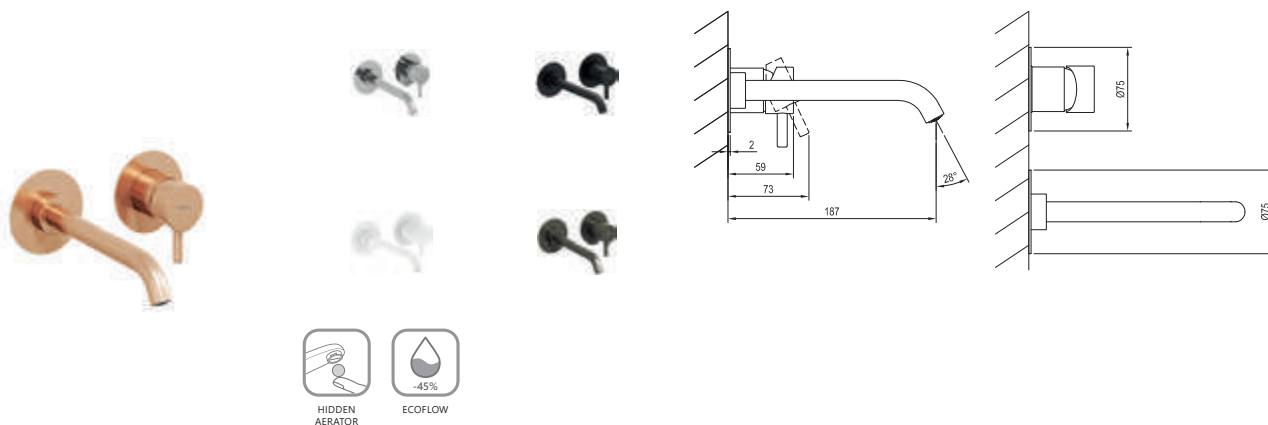

Order No.	Type	Design	Flow rate	Size of packaging (cm)	Gross weight (kg)
X070198	ES 019.00CR.O1.RB07B Washbasin concealed faucet, w/o body	Chrome	5	32x22,5x8	0.93
X070241	ES 019.10WV.O1.RB07B Washbasin concealed faucet, w/o body	White Velvet	5	32x22,5x8	0.93
X070278	ES 019.20BLM.O1.RB07B Washbasin concealed faucet, w/o body	Black Matt	5	32x22,5x8	0.93
X070315	ES 019.20GB.O1.RB07B Washbasin concealed faucet, w/o body	Graphite Brushed	5	32x22,5x8	0.93
X070352	ES 019.60RGB.O1.RB07B Washbasin concealed faucet, w/o body	Rose Gold Brushed	5	32x22,5x8	0.93
X070231	RB 07B.50 Basic body for washbasin concealed faucets, R-box Basin	-	-	25,7x11x11,5	1.2