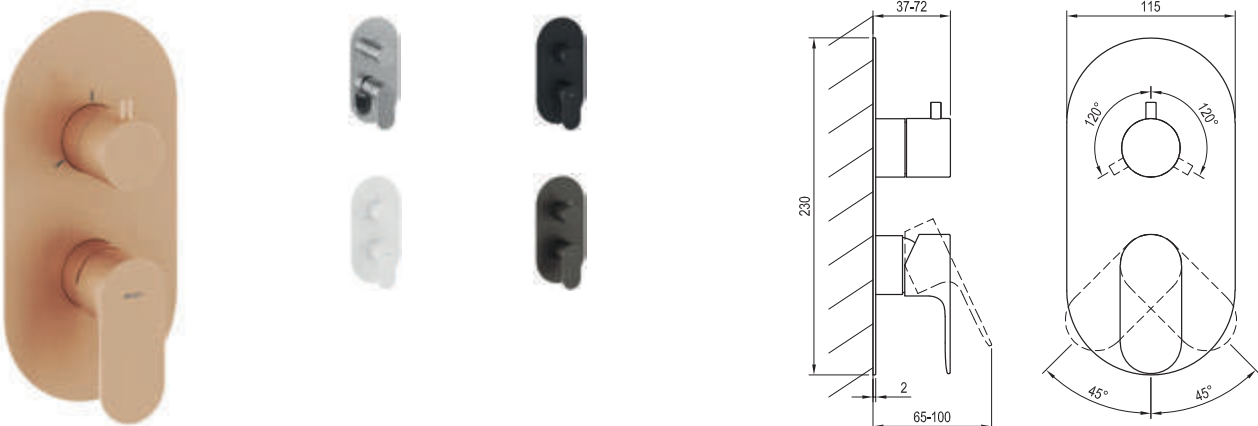

Order No.	Type	Design	Flow rate	Size of packaging (cm)	Gross weight (kg)
X070217	EL 068.00CR.O3.RB07F Concealed faucet, 3-way w/o body	Chrome	22/22/22	26x15x7,5	1.05
X070260	EL 068.10WV.O3.RB07F Concealed faucet, 3-way w/o body	White Velvet	22/22/22	26x15x7,5	1.05
X070297	EL 068.20BLM.O3.RB07F Concealed faucet, 3-way w/o body	Black Matt	22/22/22	26x15x7,5	1.05
X070334	EL 068.20GB.O3.RB07F Concealed faucet, 3-way w/o body	Graphite Brushed	22/22/22	26x15x7,5	1.05
X070371	EL 068.60RGB.O3.RB07F Concealed faucet, 3-way w/o body	Rose Gold Brushed	22/22/22	26x15x7,5	1.05
X070235	RB 07F.50 Basic body for concealed faucets, R-box Vertical O2/O3	-		15,7x17x15,7	2.77

Flow rate values EL 065.XX.O2.RB07E: outlet 1/outlet 2

Flow rate values EL 068.XX.O3.RB07F outlet 1/outlet 2/outlet 3

Flow rate is given in l/min at a pressure of 0.3 MPa. Products are delivered within 14 days as standard.