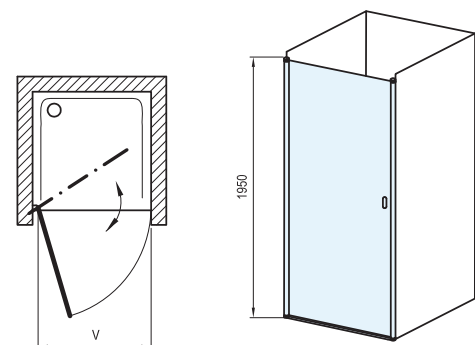

Extension profiles

Order No.	Type	Frame	Product dimensions (mm)	Size of packaging (cm)	Gross weight (kg)
E778801119470	CNPS	white	53x30x1947	3,5x55x195	1.23
E778801C19470	CNPS	bright alu	53x30x1947	3,5x55x195	1.23
E778801U19470	CNPS	satın	53x30x1947	3,5x55x195	1.23