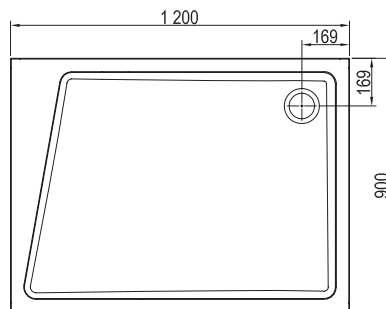

Products are delivered within 14 days as standard. Shower trays Galaxy Pro 10° are supplied without base legs and without panel as standard. Base Galaxy Pro contains 5 legs and is the same for all types of Galaxy Pro 10° trays.