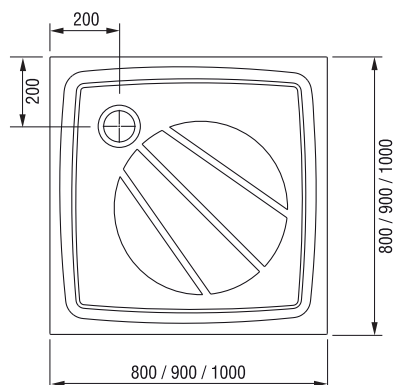

Perseus Pro

Order No.	Type	Size of packaging (cm)	Gross weight (kg)
XA034401010	Shower tray PERSEUS PRO 80	85x6x85	30
XA037701010	Shower tray PERSEUS PRO 90	94x6x94	38,2
XA03AA01010	Shower tray PERSEUS PRO 100	105x6x105	48
XA834001010	Panel PERSEUS PRO 80 SET	4x39x11	1.1
XA837001010	Panel PERSEUS PRO 90 SET	4x44x11	1.22
XA83A001010	Panel PERSEUS PRO 100 SET	4x50x11	1.36
XB2J000000N	Base GALAXY PRO	15x8x8	0.64
A000000004	Universal mounting kit for shower trays	8x5x125	0.66

Material: cast mixture of dolomite and resin
Production process: casting

Products are delivered within 14 days as standard.