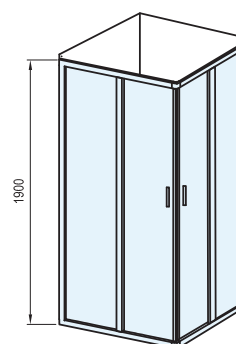

Height
1900 mm

Order No.	Type	Frame	Panelling	Product dimensions (mm)	„V“ entrance (mm)	Size of packaging (cm)	Gross weight (kg)
1LV40100Z1	BLRV2 - 80	white	transparent	780-800x780-800	435	69,5x11x201,5	54.58
1LV40100ZG	BLRV2 - 80	white	grape	780-800x780-800	435	69,5x11x201,5	54.58
1LV40C00Z1	BLRV2 - 80	bright alu	transparent	780-800x780-800	435	69,5x11x201,5	54.58
1LV40C00ZG	BLRV2 - 80	bright alu	grape	780-800x780-800	435	69,5x11x201,5	54.58
1LV40U00Z1	BLRV2 - 80	satin	transparent	780-800x780-800	435	69,5x11x201,5	54.58
1LV40U00ZG	BLRV2 - 80	satin	grape	780-800x780-800	435	69,5x11x201,5	54.58
1LV70100Z1	BLRV2 - 90	white	transparent	880-900x880-900	500	69,5x11x201,5	60.39
1LV70100ZG	BLRV2 - 90	white	grape	880-900x880-900	500	69,5x11x201,5	60.39
1LV70C00Z1	BLRV2 - 90	bright alu	transparent	880-900x880-900	500	69,5x11x201,5	60.39
1LV70C00ZG	BLRV2 - 90	bright alu	grape	880-900x880-900	500	69,5x11x201,5	60.39
1LV70U00Z1	BLRV2 - 90	satin	transparent	880-900x880-900	500	69,5x11x201,5	60.39
1LV70U00ZG	BLRV2 - 90	satin	grape	880-900x880-900	500	69,5x11x201,5	60.39

Products are delivered within 14 days as standard.

Extension profiles

Order No.	Type	Frame	Product dimensions (mm)	Size of packaging (cm)	Gross weight (kg)
E77880111900B	BLNPS	white	23x26x1900	2x3x191	0.5
E778801C1900B	BLNPS	bright alu	23x26x1900	2x3x191	0.41
E778801U1900B	BLNPS	satin	23x26x1900	2x3x191	0.41