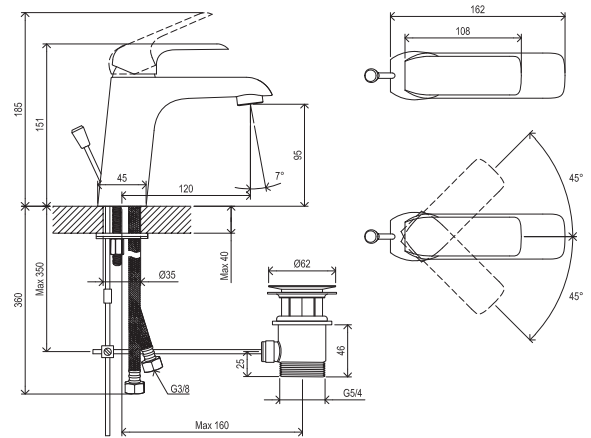

Order No.	Type	Design	Flow rate	Size of packaging (cm)	Gross weight (kg)
X070117	FL 013.00CR Washbasin faucet 151 mm, with pop-up waste	chrome	12	28x20x7,5	1.87
X070172	FL 013.20BL Washbasin faucet 151 mm, with pop-up waste C-C	black	12	28x20x7,5	1.87