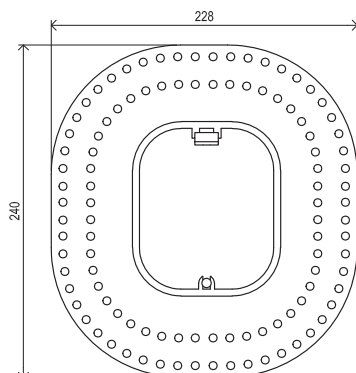

Order No.	Type	Design	Flow rate	Size of packaging (cm)	Gross weight (kg)
X070139	RB 072.50 Basic body for concealed faucets, R-box Vari	-		17,5x17,5x12,5	1.77
X070123	FL 065.00CR.O2.RB072 Concealed faucet, automat, 2-way w/o body	chrome	25/25	21,5x18,5x10	1.98
X070124	FL 066.00CR.O1.RB072 Concealed faucet, 1-way w/o body	chrome	25	21,5x18,5x10	1.63