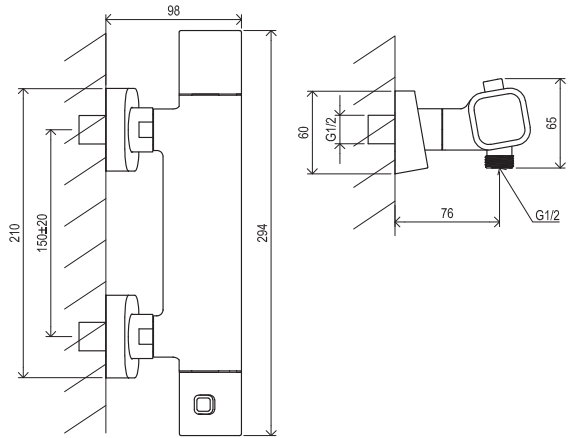

Order No.	Type	Design	Flow rate	Size of packaging (cm)	Gross weight (kg)
X070102	TD 033.00CR Thermostatic shower faucet, w/o set	chrome	22	34x18x6,5	2.71