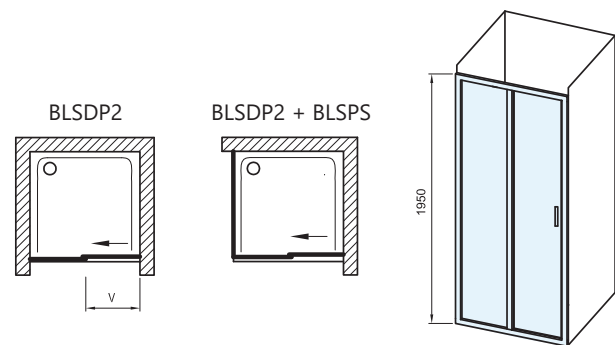

Blix Slim BLSDP2

Design

Standard panelling

Height
1950 mm

Order No.	Type	Frame	Panelling	Product dimensions (mm)	Product dimensions in mm - installation with BLSPS	„V“ entrance (mm)	Size of packaging (cm)	Gross weight (kg)
XOPMA0300Z1	BLSDP2 - 100	black	transparent	977-1005	990-1018	400	69x10x197	34
XOPMA0C00Z1	BLSDP2 - 100	bright alu	transparent	977-1005	990-1018	400	69x10x197	34
XOPMD0300Z1	BLSDP2 - 110	black	transparent	1077-1105	1090-1118	450	69x10x197	37
XOPMD0C00Z1	BLSDP2 - 110	bright alu	transparent	1077-1105	1090-1118	450	69x10x197	37
XOPMG0300Z1	BLSDP2 - 120	black	transparent	1177-1205	1190-1218	500	69x10x197	40
XOPMG0C00Z1	BLSDP2 - 120	bright alu	transparent	1177-1205	1190-1218	500	69x10x197	40

Products are delivered within 14 days as standard..