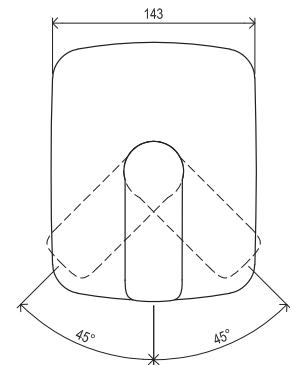

Order No.	Type	Design	Flow rate	Size of packaging (cm)	Gross weight (kg)
X070089	CL 066.00CR.O1.RB070 Concealed faucet, 1-way w/o body	chrome	20	21,5x18,5x10	1.51
X070052	RB 070.50 R-box for 065.00, 066.00	-		16x12x12	1.19

Flow rate values: CL 065 top/bottom outlet
Flow rate is given in l/min at a pressure of 0.3 MPa. Products are delivered within 14 days as standard.