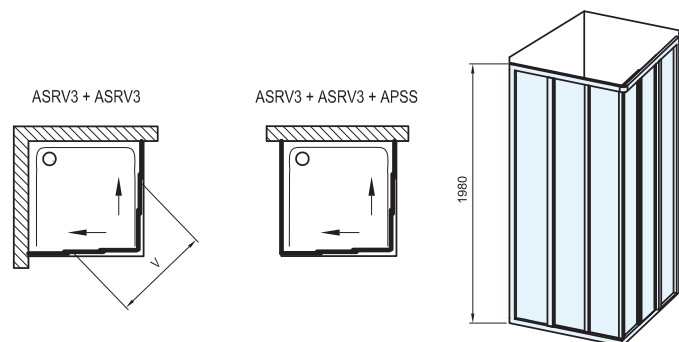

Assemble a product exactly as you need – online, with a visual preview in a bathroom at <https://atypical.ravac.com>
Delivery time of atypical products is 6-8 weeks.