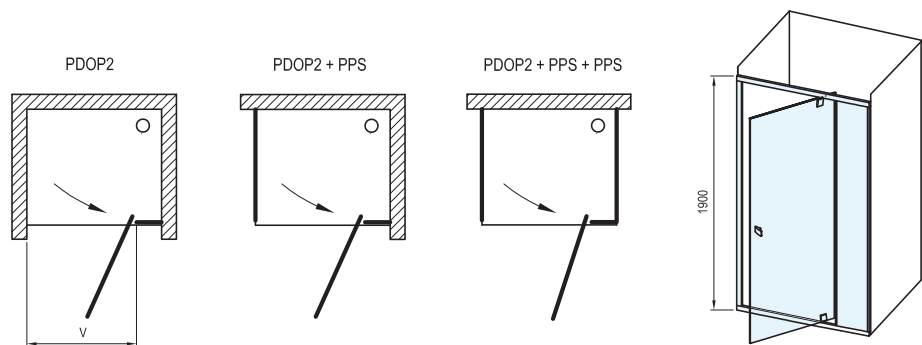

Extension profiles

Order No.	Type	Frame	Product dimensions (mm)	Size of packaging (cm)	Gross weight (kg)
E778801119000	PNPS	white	23x26x1900	2x3x191	0.58
E778801319000	PNPS	black	23x26x1900	2x3x191	0.58
E778801U19000	PNPS	satin	23x26x1900	2x3x191	0.58
E778801C1900B	BLNPS	bright alu	23x26x1900	2x3x191	0.41