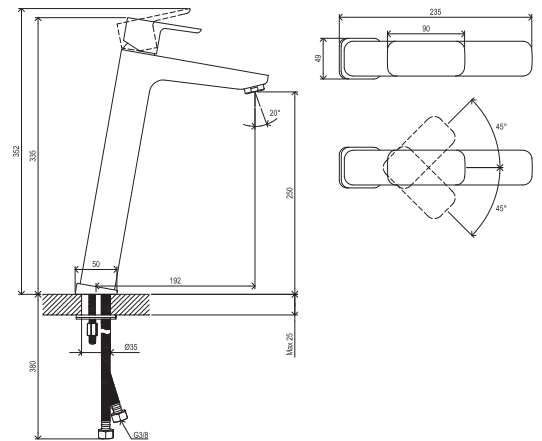

Order No.	Type	Design	Flow rate	Size of packaging (cm)	Gross weight (kg)
X070130	TD F 015.00CR Washbasin faucet 334 mm, w/o pop-up waste	chrome	5	37x22x7,5	2.61
X070151	TD F 015.20BL Washbasin faucet 334 mm, w/o pop-up waste	black	5	37x22x7,5	2.61

Flow rate is given in l/min at a pressure of 0.3 MPa. Products are delivered within 14 days as standard.