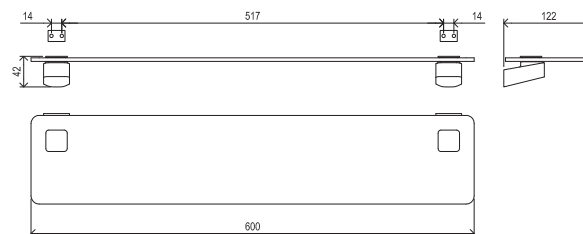

Order No.	Type	Design	Size of packaging (cm)	Gross weight (kg)
X07P332	TD 500.00CR Glass shelf	chrome	14x9,5x64	1.95
X07P567	TD 500.20BL Glass shelf	black	14x9,5x64	1.95

Products are delivered within 14 days as standard.