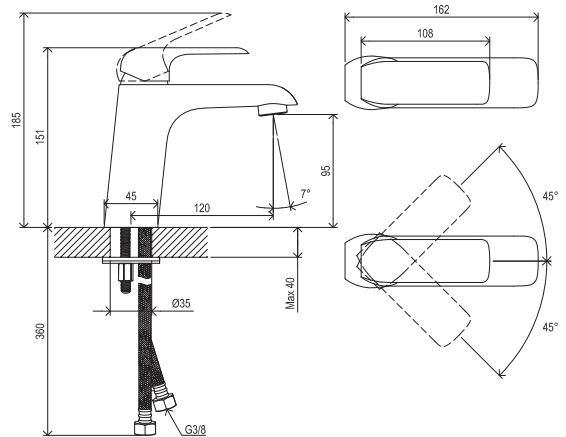

5

5-YEAR WARRANTY ON FAUCETS

SOFT MOVE

RAVAK CLEANER CHROME

Flat

Order No.	Type	Design	Flow rate	Size of packaging (cm)	Gross weight (kg)
X070118	FL 014.00CR Washbasin faucet 151 mm, w/o pop-up waste	chrome	12	28x20x7,5	1.51
X070173	FL 014.20BL Washbasin faucet 151 mm, w/o pop-up waste	black	12	28x20x7,5	1.51