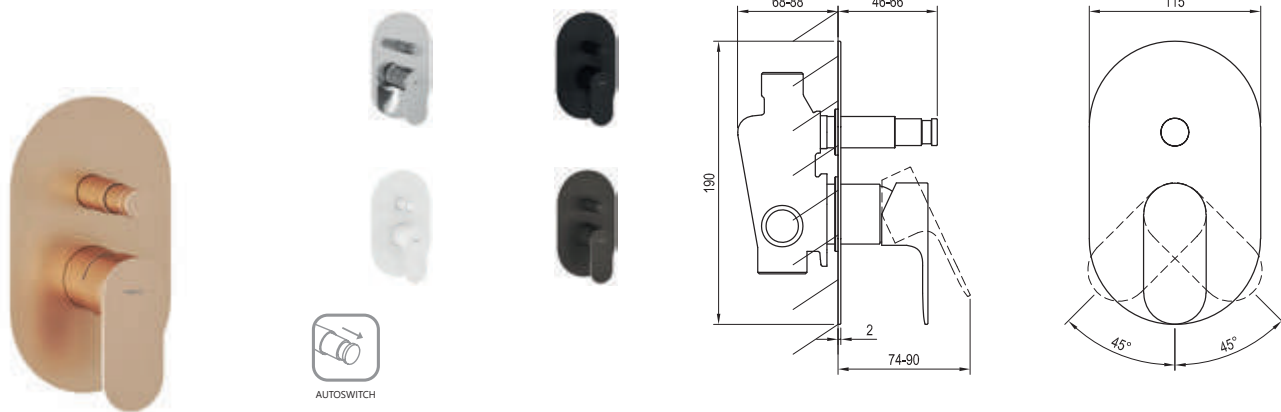

Order No.	Type	Design	Flow rate	Size of packaging (cm)	Gross weight (kg)
X070218	EL 061.00CR.O2 Concealed faucet, automat, 2-way with body	Chrome	18/21	19,6x14,2x8,2	1.5
X070261	EL 061.10WV.O2 Concealed faucet, automat, 2-way with body	White Velvet	18/21	19,6x14,2x8,2	1.5
X070298	EL 061.20BLM.O2 Concealed faucet, automat, 2-way with body	Black Matt	18/21	19,6x14,2x8,2	1.5
X070335	EL 061.20GB.O2 Concealed faucet, automat, 2-way with body	Graphite Brushed	18/21	19,6x14,2x8,2	1.5
X070372	EL 061.60RGB.O2 Concealed faucet, automat, 2-way with body	Rose Gold Brushed	18/21	19,6x14,2x8,2	1.5