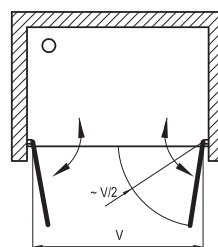

Extension profiles

Order No.	Type	Frame	Product dimensions (mm)	Size of packaging (cm)	Gross weight (kg)
E778801119470	CNPS	white	53x30x1947	3,5x55x195	1.23
E778801C19470	CNPS	bright alu	53x30x1947	3,5x55x195	1.23
E778801U19470	CNPS	satin	53x30x1947	3,5x55x195	1.23