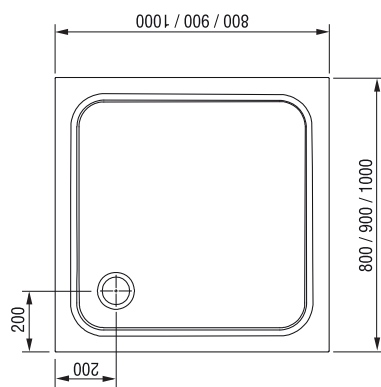

Perseus Pro Chrome

Order No.	Type	Size of packaging (cm)	Gross weight (kg)
XA044401010	Shower tray PERSEUS PRO CHROME 80	84x6x84	28.5
XA047701010	Shower tray PERSEUS PRO CHROME 90	95x6x95	36
XA04AA01010	Shower tray PERSEUS PRO CHROME 100	105x6x105	46.9
XA834001010	Panel PERSEUS PRO 80 SET	4x39x11	1.1
XA837001010	Panel PERSEUS PRO 90 SET	4x44x11	1.22
XA83A001010	Panel PERSEUS PRO 100 SET	4x50x11	1.36
XB2J000000N	Base GALAXY PRO	15x8x8	0.64
A00000004	Universal mounting kit for shower trays	8x5x125	0.66

Material: cast mixture of dolomite and resin
Production process: casting