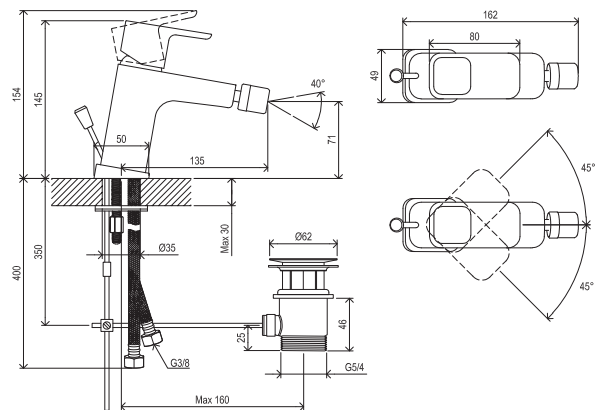

Order No.	Type	Design	Flow rate	Size of packaging (cm)	Gross weight (kg)
X070067	TD 055.00CR Bidet faucet 145 mm, with pop-up waste	chrome	14	28x18x7,5	1.88