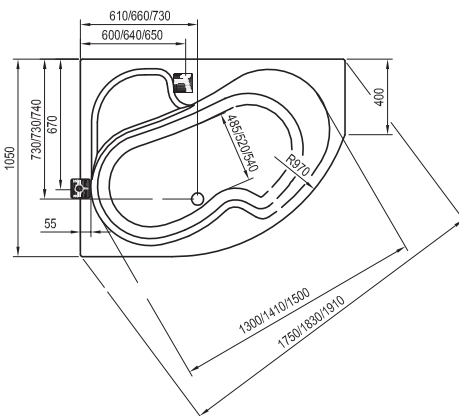

Rosa I

Bathtub colour

WHITE

Panel colour

WHITE

Order No.	BATHTUB	Dimensions (mm)	Size of packaging (cm)	Gross weight (kg)
CI01000000	Bathtub ROSA 140x105 L	1400x1050x470	143x107x50	23
CV01000000	Bathtub ROSA 140x105 R	1400x1050x470	143x107x50	23

Order No.	PANELS AND SUPPORTS	Dimensions (mm)	Size of packaging (cm)	Gross weight (kg)
CY55000000	Support for bathtub ROSA universal	---	88x11x5	4.42
CZH1000A00	Panel ROSA 140	1400x1050x565	3x49x59	6.23
B23000100N	Panelkit ROSA universal	---	72x11x5	3.25

Order No.	RECOMMENDED PRODUCTS	Dimensions (mm)	Size of packaging (cm)	Gross weight (kg)
X01377	Bathtub waste set 570 C-C R/R, chrome	---	14x8x38	0.72
X01440	Bathtub overflow filler 570 C-C S/R, chrome	---	15x11x39	0.83
7QLM0U00Y1	CVSK1 ROSA 140/150 L	---	84x5x156	25.68
76P70100Z1	VSK2 ROSA 140 R	---	46x8x153	13.23

140 cm
105 cm

Warranty: 10 years – The warranty is contingent on the buyer using original RAVAK supports (legs) intended for the given type of bathtub in accordance with the assembly manual! Products are delivered within 14 days as standard.