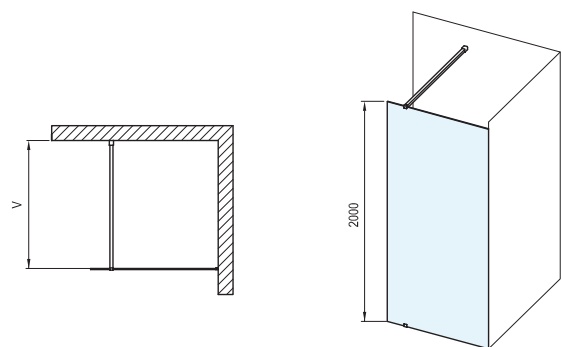

Products are delivered within 14 days as standard.
For a complete product, it is necessary to order a Walk-In glass pane pack separately and a W SET-Wall separately.

Assemble a product exactly as you need – online, with a visual preview in a bathroom at <https://atypical.ravak.com>
Delivery time of atypical products is 6-8 weeks.