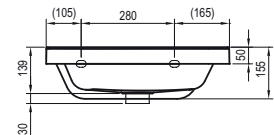

Faucets → 512

Extras → 582

Furniture → 442

Detergents → 601

5-YEAR WARRANTY

CONCEPTS

10°

Order No.	Type	Dimensions (mm)	Size of packaging (cm)	Gross weight (kg)
<b>XJI01155000</b>	Washbasin 10° 550 with holes	550x450x169	57x19x47	15.7
<b>XJI01165000</b>	Washbasin 10° 650 with holes	650x450x169	67x19x50	20
<b>X01437</b>	Washbasin waste plug Click-Clack low, chrome	Ø 62x77-92	7x7x11	0.27
<b>X01373</b>	Washbasin waste plug Click-Clack, chrome	Ø 62x104-119	7,5x7,5x14,5	0.35
<b>X01748</b>	Washbasin waste plug Click-Clack, black	Ø 62x104-119	7,5x7,5x14,5	0.35
<b>X01612</b>	Washbasin waste trap furniture	Ø 70x170-240x210-510	20x9x40	0.29
<b>X01371</b>	Washbasin waste trap, chrome	Ø 50x140-240x360	15x7x36	0.77
<b>X01747</b>	Washbasin waste trap, black	Ø 50x140-240x360	15x7x36	0.88