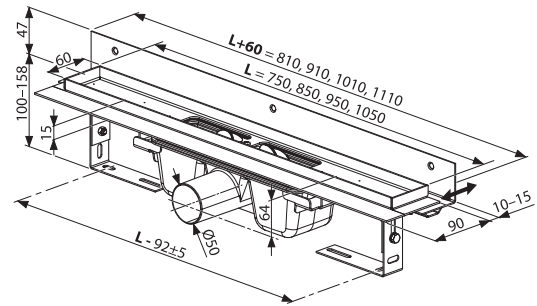

25/3

WARRANTY
ON STAINLESS
STEEL SHOWER
CHANNELS

↑
100mm

ASSEMBLY
HEIGHT

CONCEPTS

Chrome

Order No.	Type	Size of packaging (cm)	Gross weight (kg)
X01624	OZW RAVAK Chrome 750, stainless	82x16x20,5	4.88
X01627	OZW RAVAK Chrome 850, stainless	92x16x20,5	4.55