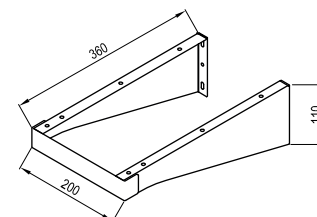

Products are delivered within 14 days as standard.

Order No.	Type	Dimensions (mm)	Size of packaging (cm)	Gross weight (kg)
<b>X000001385</b>	Handle Comfort, chrome	82x30x69	10x2,5x9	0.19

Order No.	Type	Dimensions (mm)	Size of packaging (cm)	Gross weight (kg)
<b>X000001384</b>	Towel holder Comfort, white	5x100x455	47x8,5x15	2