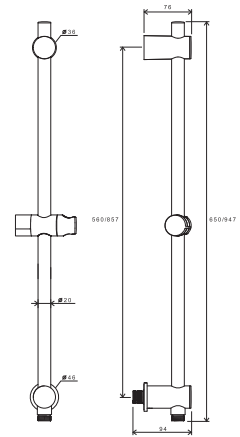

# Showers and accessories

Order No.	Type	Design	Size of packaging (cm)	Gross weight (kg)
<b>X07P342</b>	975.00CR Shower bar with sliding shower holder and water outlet, 60 cm	chrome	61x13x5,5	0.97
<b>X07P366</b>	975.01CR Shower bar with sliding shower holder and water outlet, 90 cm	chrome	90,5x13x5,5	1.17