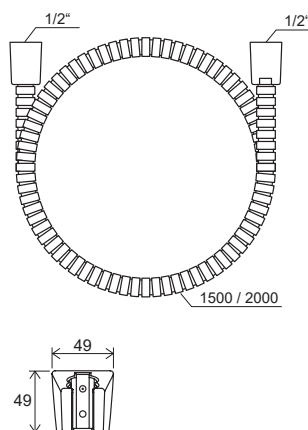

Order No.	Type	Design	Flow rate	Size of packaging (cm)	Gross weight (kg)
X07P005	901.00CR Bathtub set - hand shower, hose, holder small	chrome	17	25x10,5x8,5	0.43