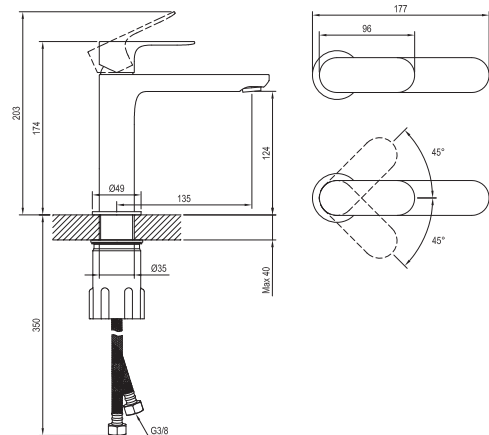

5

5-YEAR
WARRANTY
ON FAUCETS

SOFT MOVE

Eleganta

Order No.	Type	Design	Flow rate	Size of packaging (cm)	Gross weight (kg)
X070210	EL 012.00CR Washbasin faucet 170 mm, w/o pop-up waste	Chrome	5	35,3x23x7,4	1.35
X070253	EL 012.10WV Washbasin faucet 170 mm, w/o pop-up waste	White Velvet	5	35,3x23x7,4	1.35
X070290	EL 012.20BLM Washbasin faucet 170 mm, w/o pop-up waste	Black Matt	5	35,3x23x7,4	1.35
X070327	EL 012.20GB Washbasin faucet 170 mm, w/o pop-up waste	Graphite Brushed	5	35,3x23x7,4	1.35
X070364	EL 012.60RGB Washbasin faucet 170 mm, w/o pop-up waste	Rose Gold Brushed	5	35,3x23x7,4	1.35