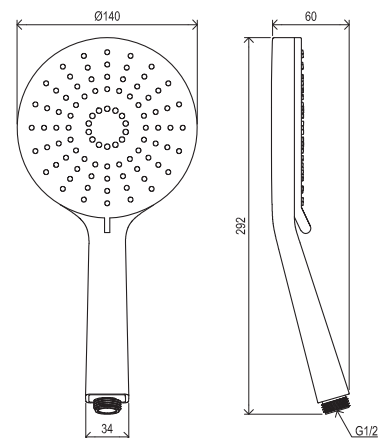

Order No.	Type	Design	Flow rate	Size of packaging (cm)	Gross weight (kg)
X07P344	961.00CR Hand shower Flat XXL, 3 functions, 140 mm	chrome	13/15/16	31x15x5	0.44