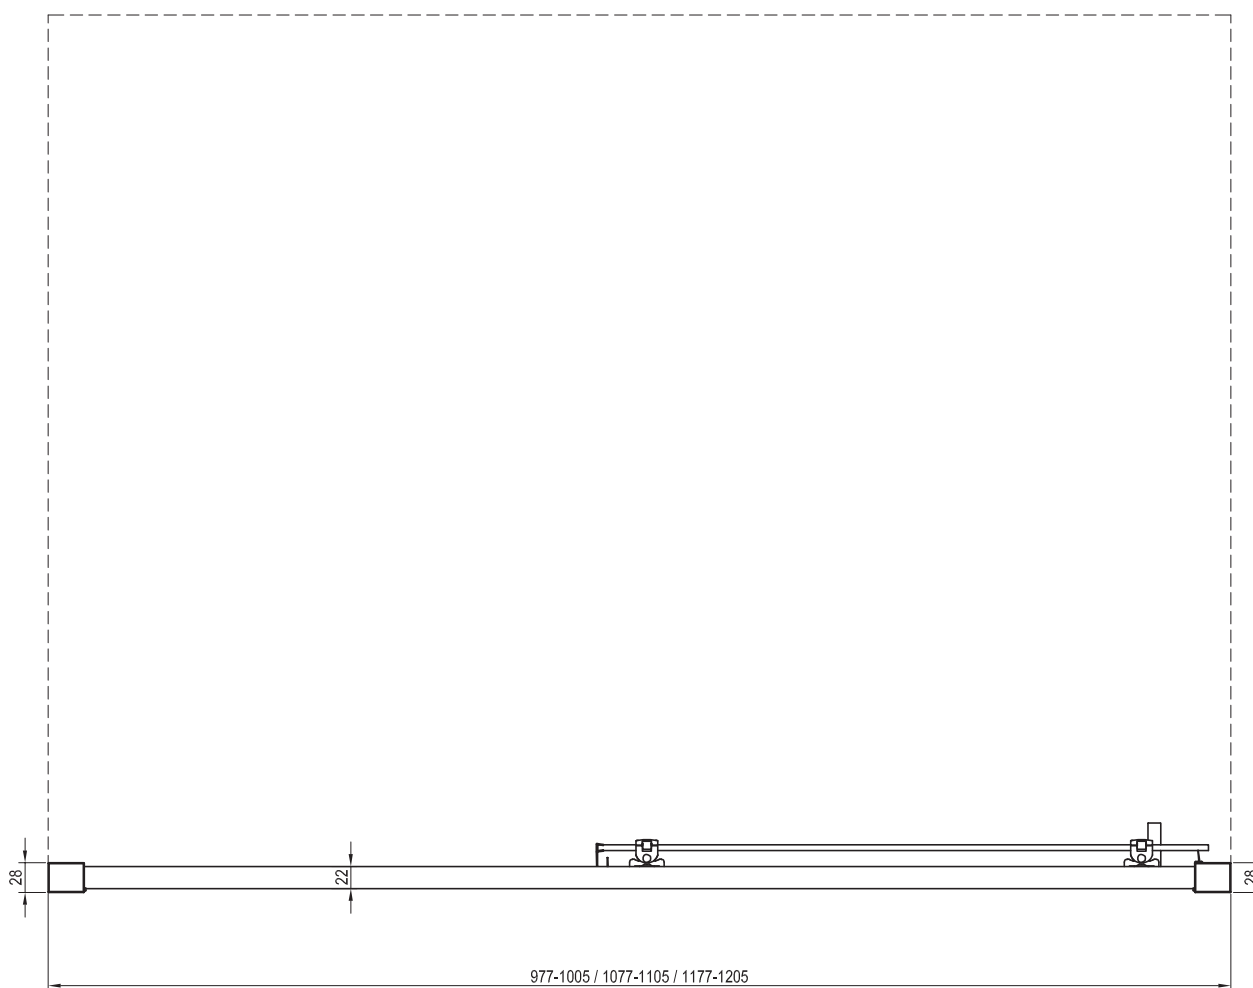

BLSDP2 Structural preparation