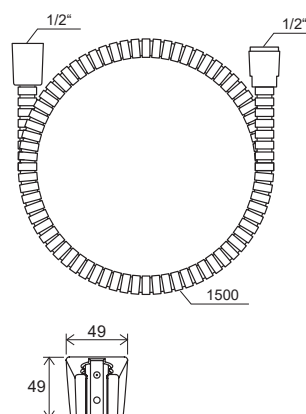

Order No.	Type	Design	Flow rate	Size of packaging (cm)	Gross weight (kg)
X07S010	907.00CR Bathtub set - hand shower, hose, holder small	chrome	6/9/11	29x19x11,5	0.86