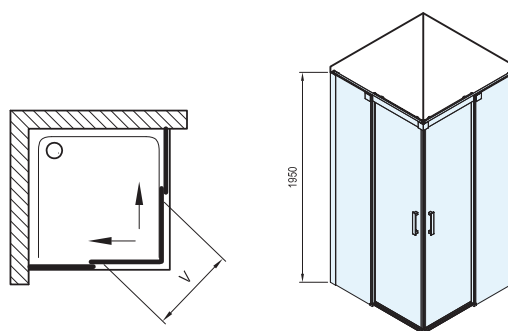

Matrix MSR4

Design

Standard panelling

Height
1950 mm

Order No.	Type	Frame	Panelling	Product dimensions (mm)	„V“ entrance (mm)	Size of packaging (cm)	Gross weight (kg)
1WV44100Z1	MSRV4 - 80	white	transparent	785-805x785-805	430	69,5x11x201,5	65.28
1WV44U00Z1	MSRV4 - 80	satin	transparent	785-805x785-805	430	69,5x11x201,5	65.28
1WV44C00Z1	MSRV4 - 80	bright alu	transparent	785-805x785-805	430	69,5x11x201,5	65.28
1WV77100Z1	MSRV4 - 90	white	transparent	885-905x885-905	500	69,5x11x201,5	72.13
1WV77U00Z1	MSRV4 - 90	satin	transparent	885-905x885-905	500	69,5x11x201,5	72.13
1WV77C00Z1	MSRV4 - 90	bright alu	transparent	885-905x885-905	500	69,5x11x201,5	72.13
1WVAA100Z1	MSRV4 - 100	white	transparent	985-1005x985-1005	570	69,5x11x201,5	78.92
1WVAAU00Z1	MSRV4 - 100	satin	transparent	985-1005x985-1005	570	69,5x11x201,5	78.92
1WVAAAC00Z1	MSRV4 - 100	bright alu	transparent	985-1005x985-1005	570	69,5x11x201,5	78.92

Products are delivered within 14 days as standard.