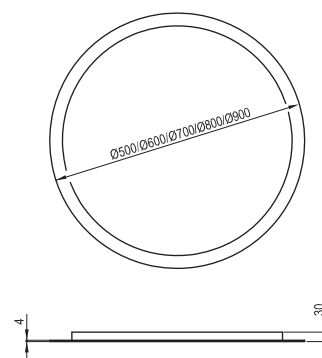

Order No.	Type	Dimensions (mm)	Size of packaging (cm)	Gross weight (kg)
X000001573	Mirror ORBIT I 500 with lighting	Ø 500x30	56x6x56	5.4
X000001574	Mirror ORBIT I 600 with lighting	Ø 600x30	66x6x66	7.5
X000001575	Mirror ORBIT I 700 with lighting	Ø 700x30	76x6x76	9.6
X000001576	Mirror ORBIT I 800 with lighting	Ø 800x30	86x6x86	12.5