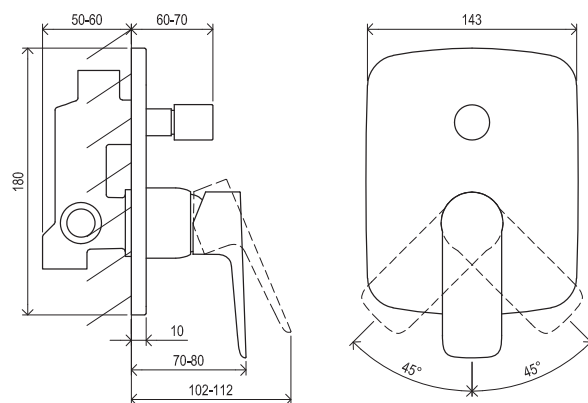

Order No.	Type	Design	Flow rate	Size of packaging (cm)	Gross weight (kg)
X070086	CL 061.00CR.O2 Concealed faucet, automat, 2-way with body	chrome	22/23	21,5x18,5x10	1.74