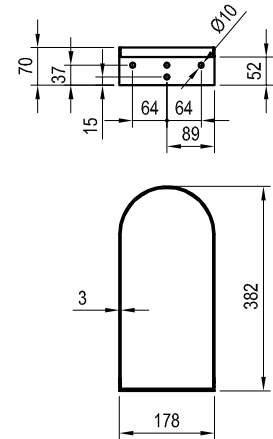

Order No.	Type	Dimensions (mm)	Size of packaging (cm)	Gross weight (kg)
X01786	Console Yard 400, stainless	178x382x70	20x40x9	1.9
X01776	Console Yard 400, white	178x382x70	20x40x9	1.9
X01781	Console Yard 400, black	178x382x70	20x40x9	1.9