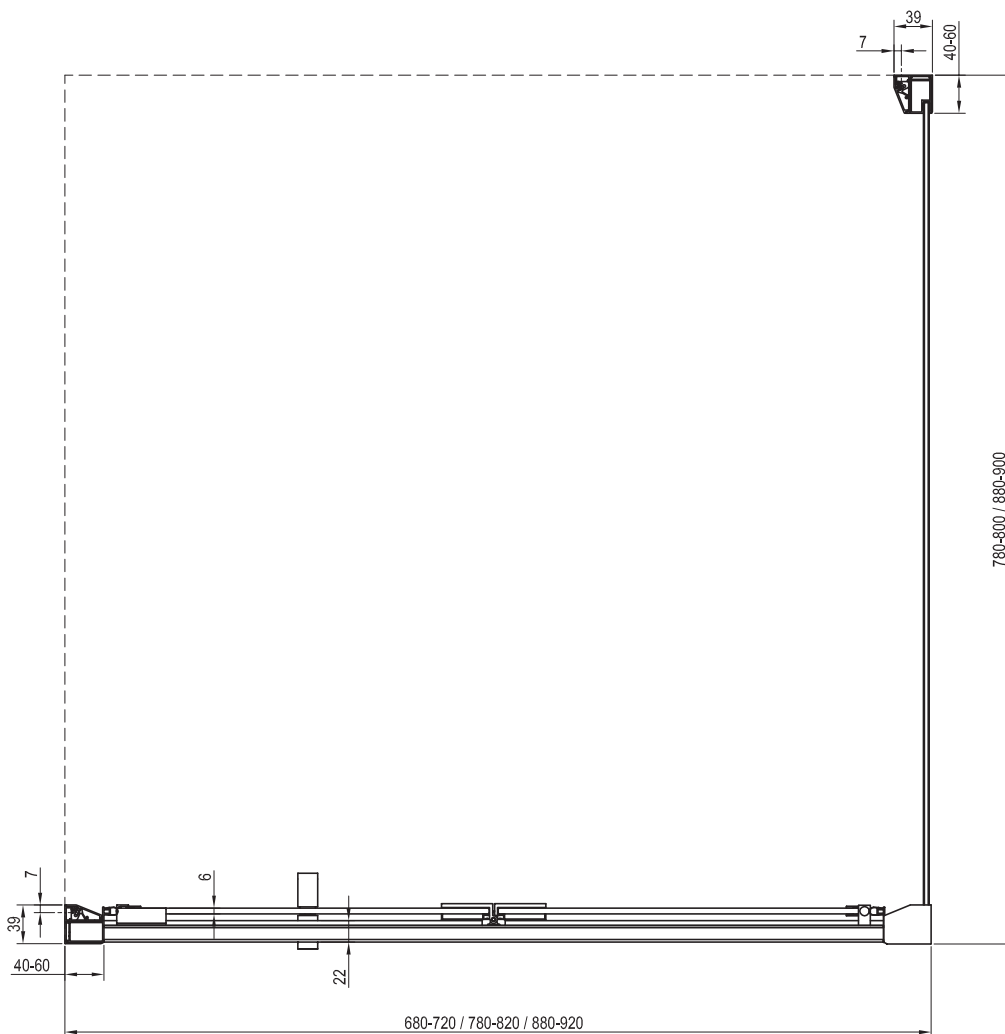

BLDZ2 + BLPSZ Structural preparation

Type	Mounting onto a tray * Recommended shower tray size (mm)	Floor mounting ** Recommended size of inclined area (mm)
BLDZ2 - 80 + BLPSZ - 80	800 x 800	740 x 750
BLDZ2 - 90 + BLPSZ - 90	900 x 900	840 x 850
Other combinations	-	In accordance with technical drawings

* The values listed in the table assume the tray is mounted in accordance with the RAVAK assembly manual

** The values in the table apply to the inside edge of the glass.