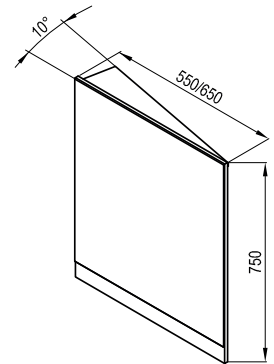

Body design

Laminate Dark  
walnut

White gloss

10°

Order No.	Type	Dimensions (mm)	Size of packaging (cm)	Gross weight (kg)
<b>X00000848</b>	Mirror 10° 550, white	550x110x750	60x16x80	7.5
<b>X00000850</b>	Mirror 10° 550, dark walnut	550x110x750	60x16x80	7.5
<b>X00000851</b>	Mirror 10° 650, white	650x110x750	70x16x80	8.5
<b>X00000853</b>	Mirror 10° 650, dark walnut	650x110x750	70x16x80	8.5