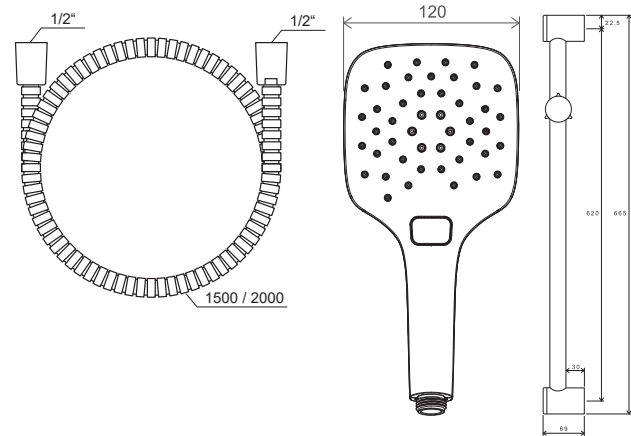

# Showers and accessories

EASYCLEAN

EASYTWIST

Order No.	Type	Design	Flow rate	Size of packaging (cm)	Gross weight (kg)
<b>X07P177</b>	902.00CR Shower set - hand shower, bar 63,5 cm, hose	chrome	13/14/14	70x20x8	1.28