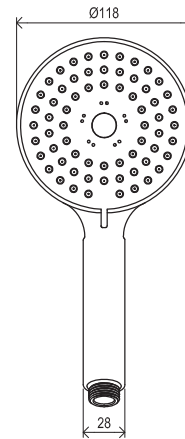

Order No.	Type	Design	Flow rate	Size of packaging (cm)	Gross weight (kg)
X07P009	953.00CR Hand shower Flat M, 3 functions, 118 mm	chrome	16/18/18	26x12,5x6	0.35