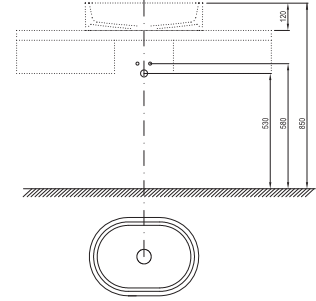

5-YEAR WARRANTY

ANTI-MOISTURE FINISH

Design

White gloss

Walnut veneer

Oak veneer

L + I countertops

Order No.	Type	Dimensions (mm)	Size of packaging (cm)	Gross weight (kg)
X00000830	Countertop L 800, white	800x550x220	85x60x27	20
X00000831	Countertop L 1000, white	1000x550x220	105x60x27	22.5
X00000832	Countertop L 1200, white	1200x550x220	125x60x27	27
X00000833	Countertop L 800, oak	800x550x220	85x60x27	20
X00000834	Countertop L 1000, oak	1000x550x220	105x60x27	22.5
X00000835	Countertop L 1200, oak	1200x550x220	125x60x27	27
X00000836	Countertop L 800, walnut	800x550x220	85x60x27	20
X00000837	Countertop L 1000, walnut	1000x550x220	105x60x27	22.5
X00000838	Countertop L 1200, walnut	1200x550x220	125x60x27	27