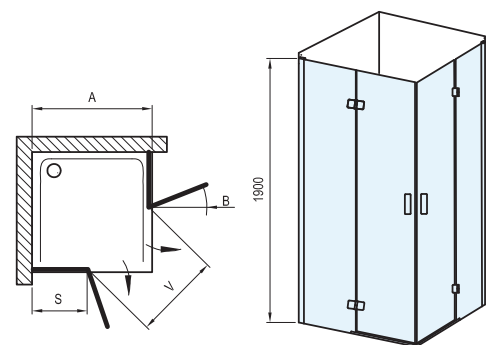

SmartLine SMSRV4

Design

BRIGHT ALU

Standard panelling

TRANSPARENT

Atypical panelling

GRAPHITE

GRAPE

MATELUX

MATRIX

Height
1900 mm

Order No.	Type	Frame	Panelling	Dimensions (mm)				Size of packaging (cm)	Gross weight (kg)
				„A“	„B“	„S“	„V“		
1SV44A00Z1	SMSRV4 - 80	bright alu/ chrome	transparent	785-800	554	228	763	71x8x193	56.8
1SV77A00Z1	SMSRV4 - 90	bright alu/ chrome	transparent	885-900	554	328	763	71x8x193	62.3

Products are delivered within 14 days as standard.