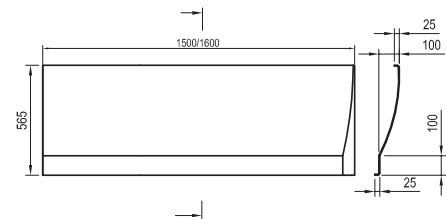

158l
175l

VOLUME

20kg
22kg

WEIGHT

CONCEPTS

L/R

L/R OPTION

10

10-YEAR
WARRANTY

Avocado

Bathtub colour

WHITE

Panel colour

WHITE

Order No.	BATHTUB	Dimensions (mm)	Size of packaging (cm)	Gross weight (kg)
CT01000000	Bathtub AVOCADO 150x75 L	1500x750x475	152x77x50	19.5
CS01000000	Bathtub AVOCADO 150x75 R	1500x750x475	152x77x50	19.5
CQ01000000	Bathtub AVOCADO 160x75 L	1600x750x475	162x77x50	21.5
CH01000000	Bathtub AVOCADO 160x75 R	1600x750x475	162x77x50	21.5

Order No.	PANELS AND SUPPORTS	Dimensions (mm)	Size of packaging (cm)	Gross weight (kg)
CYS0000000	Support for bathtub AVOCADO	---	62x11x5	3.45
CZT1000A00	Panel AVOCADO 150 L	1500x750x565	4x32x60	5.33
CZS1000A00	Panel AVOCADO 150 R	1500x750x565	4x32x60	5.33
CZQ1000A00	Panel AVOCADO 160 L	1600x750x565	4x36x60	6.23
CZI1000A00	Panel AVOCADO 160 R	1600x750x565	4x36x60	6.23
B28000000N	Panelkit AVOCADO	---	49x11x5	1.25

Order No.	RECOMMENDED PRODUCTS	Dimensions (mm)	Size of packaging (cm)	Gross weight (kg)
X01305	Bathtub waste set 570 B R/R, chrome	---	14x8x38	0.83
X01377	Bathtub waste set 570 C-C R/R, chrome	---	14x8x38	0.72

150 / 160cm
75cm

Warranty: 10 years – The warranty is contingent on the buyer using original RAVAK supports (legs) intended for the given type of bathtub in accordance with the assembly manual! Products are delivered within 14 days as standard.