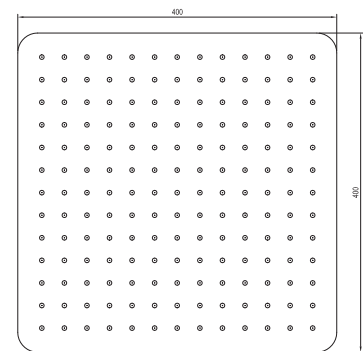

# Showers and accessories

EASYSKIN

Order No.	Type	Design	Flow rate	Size of packaging (cm)	Gross weight (kg)
<b>X07P016</b>	982.00CR Head shower Chrome square, 300 mm	chrome	11	36x35x7	2
<b>X07P334</b>	982.01CR Head shower Chrome square, 200 mm	chrome	11	26x25x7	0.94
<b>X07P666</b>	982.02CR Head shower Chrome square, 400 mm	chrome	10	42,5x40,6x7,3	2.9