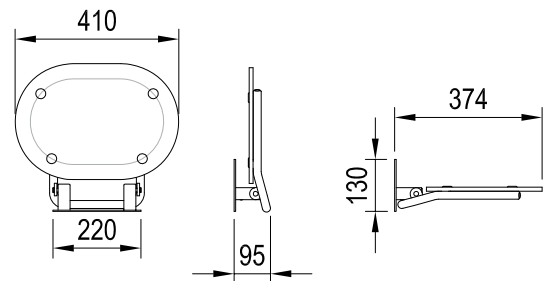

# Chrome

Order No.	Type	Design	Size of packaging (cm)	Gross weight (kg)
<b>B8F000029</b>	Shower seat CHROME CLEAR/stainless	translucent white with white oval	10x37x44	4.12

Order No.	Type	Design	Size of packaging (cm)	Gross weight (kg)
<b>B8F000028</b>	Shower seat CHROME CLEAR/white	translucent white with white oval	10x37x44	3.77