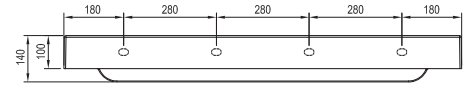

Faucets → 472

Extras → 582

Furniture → 408

Detergents → 601

5

5-YEAR  
WARRANTY

Natural

Order No.	Type	Dimensions (mm)	Size of packaging (cm)	Gross weight (kg)
<b>XJO01212000</b>	Washbasin Natural Duo 1200 without overflow with holes	1200x450x140	122x16x47	34.4
<b>X01439</b>	Washbasin waste plug fixed, chrome	Ø 68x104-119	7,5x7,5x14,5	0.31
<b>X01695</b>	Washbasin waste plug fixed ceramic, white	Ø 67x99	7,5x7,5x14,5	0.27
<b>X01762</b>	Washbasin waste plug fixed, black	Ø 68x104-119	7,5x7,5x14,5	0.36
<b>X01371</b>	Washbasin waste trap, chrome	Ø 50x140-240x360	15x7x36	0.77
<b>X01747</b>	Washbasin waste trap, black	Ø 50x140-240x360	15x7x36	0.88
<b>X01612</b>	Washbasin waste trap furniture	Ø 70x170-240x210-510	20x9x40	0.29