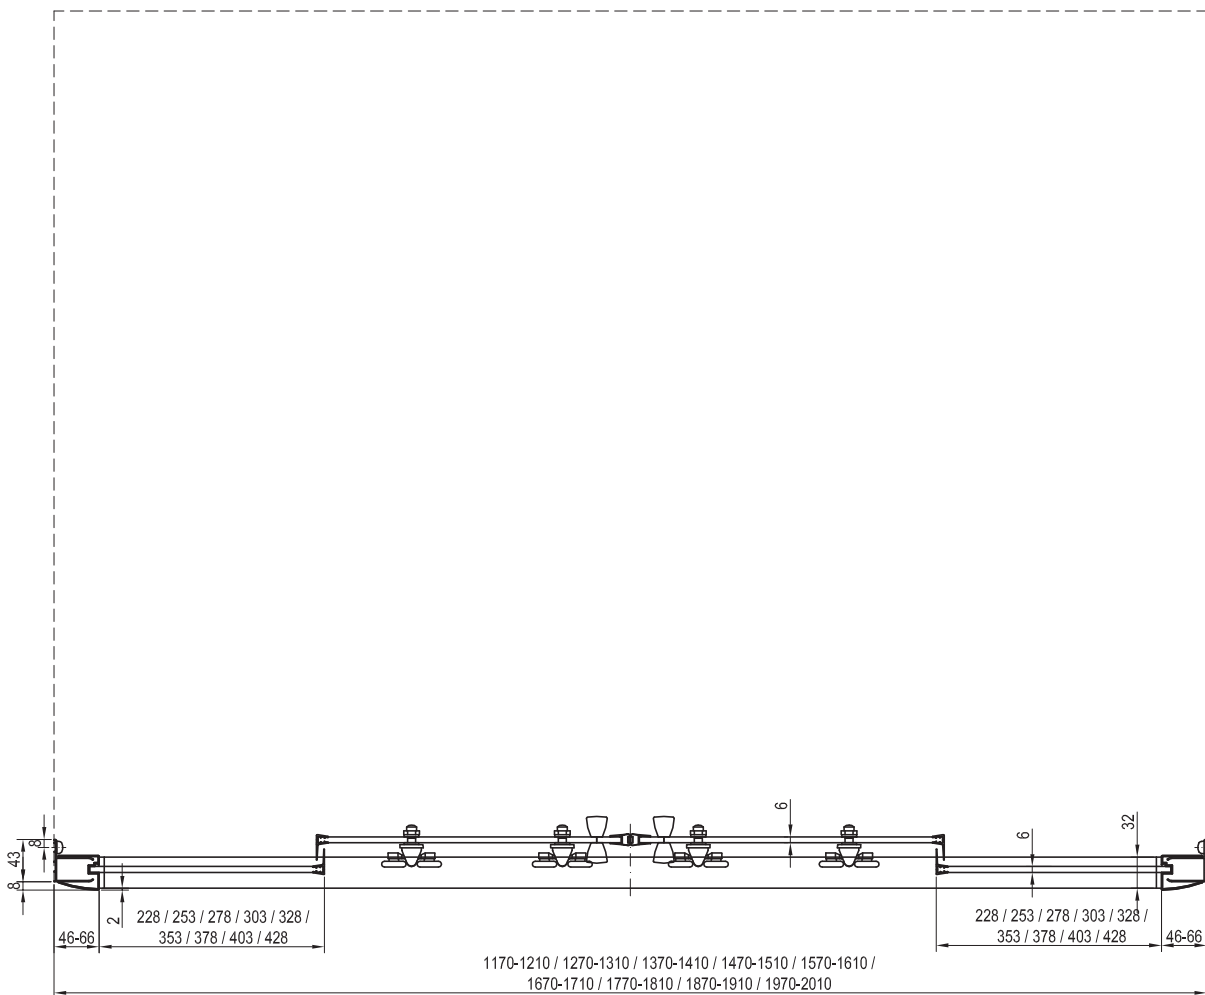

BLDP4 Structural preparation

Type	Mounting onto a tray * Recommended shower tray size (mm)	Floor mounting ** Recommended size of inclined area (mm)
BLDP2 100 + BLPS - 80	1000 x 800	955 x 745
BLDP2 100 + BLPS - 100	1000 x 1000	955 x 945
BLDP2 110 + BLPS - 80	1100 x 800	1055 x 745
BLDP2 120 + BLPS - 80	1200 x 800	1155 x 745
Other combinations	-	In accordance with technical drawings

* The values listed in the table assume the tray is mounted in accordance with the RAVAK assembly manual

** The values in the table apply to the inside edge of the glass.