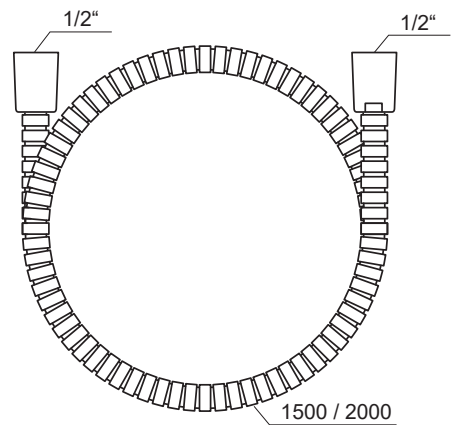

Order No.	Type	Design	Size of packaging (cm)	Gross weight (kg)
X07P006	911.00CR Shower hose 150 cm, stainless, single lock	chrome	22x13x6,5	0.29