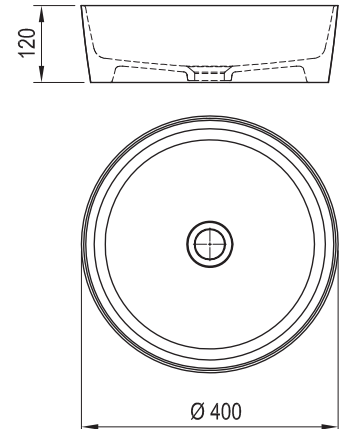

5

5-YEAR
WARRANTY

Uni Slim and Uni

Order No.	Type	Dimensions (mm)	Size of packaging (cm)	Gross weight (kg)
XJX01140002	Washbasin Uni 400 Slim ceramic, white	Ø 400x120	44x13x44	6.3
X01439	Washbasin waste plug fixed, chrome	Ø 68x104-119	7,5x7,5x14,5	0.31
X01695	Washbasin waste plug fixed ceramic, white	Ø 67x99	7,5x7,5x14,5	0.27
X01762	Washbasin waste plug fixed, black	Ø 68x104-119	7,5x7,5x14,5	0.36
X01371	Washbasin waste trap, chrome	Ø 50x140-240x360	15x7x36	0.77
X01747	Washbasin waste trap, black	Ø 50x140-240x360	15x7x36	0.88
X01612	Washbasin waste trap furniture	Ø 70x170-240x210-510	20x9x40	0.29