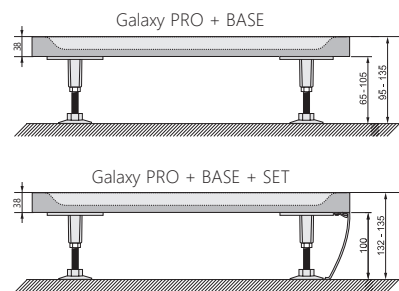

Perseus Pro 10°

Order No.	Type	Size of packaging (cm)	Gross weight (kg)
XA054401010	Shower tray PERSEUS PRO 10° 80	85x6x85	27.8
XA057701010	Shower tray PERSEUS PRO 10° 90	94x6x94	36.1
XA05AA01010	Shower tray PERSEUS PRO 10° 100	105x6x105	53
XA834001010	Panel PERSEUS PRO 80 SET	4x39x11	1.1
XA837001010	Panel PERSEUS PRO 90 SET	4x44x11	1.22
XA83A001010	Panel PERSEUS PRO 100 SET	4x50x11	1.36
XB2J000000N	Base GALAXY PRO	15x8x8	0.64
A000000004	Universal mounting kit for shower trays	8x5x125	0.66

Material: cast mixture of dolomite and resin
Production process: casting

Products are delivered within 14 days as standard. Shower trays Galaxy Pro 10° are supplied without base legs and without panel as standard. Base Galaxy Pro contains 5 legs and is the same for all types of Galaxy Pro 10° trays.