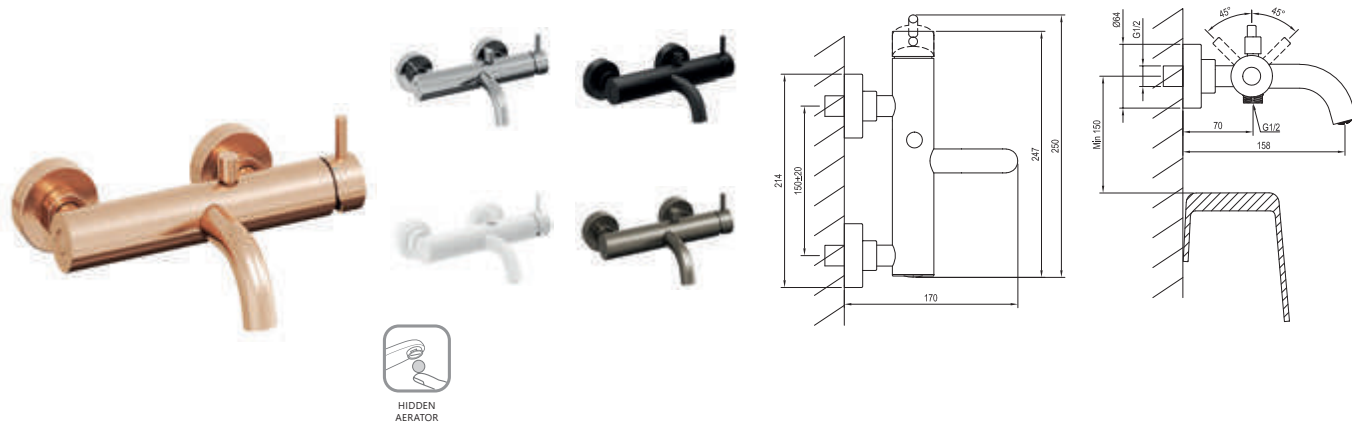

Order No.	Type	Design	Flow rate	Size of packaging (cm)	Gross weight (kg)
X070199	ES 022.00CR Wall-mounted bathtub faucet, w/o set	Chrome	14/16	27x24,4x7	2.2
X070242	ES 022.10WV Wall-mounted bathtub faucet, w/o set	White Velvet	14/16	27x24,4x7	2.2
X070279	ES 022.20BLM Wall-mounted bathtub faucet, w/o set	Black Matt	14/16	27x24,4x7	2.2
X070316	ES 022.20GB Wall-mounted bathtub faucet, w/o set	Graphite Brushed	14/16	27x24,4x7	2.2
X070353	ES 022.60RGB Wall-mounted bathtub faucet, w/o set	Rose Gold Brushed	14/16	27x24,4x7	2.2

Flow rate values ES 022.XX: bathtub/hand shower
Flow rate is given in l/min at a pressure of 0.3 MPa. Products are delivered within 14 days as standard.