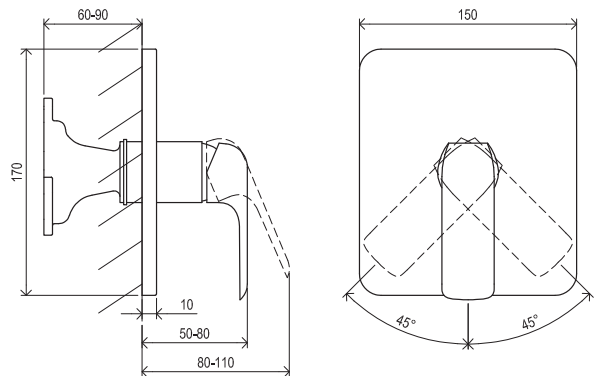

Order No.	Type	Design	Flow rate	Size of packaging (cm)	Gross weight (kg)
X070124	FL 066.00CR.O1.RB072 Concealed faucet, 1-way w/o body	chrome	25	21,5x18,5x10	1.63
X070180	FL 066.20BL.O1.RB072 Concealed faucet, 1-way w/o body	black	25	21,5x18,5x10	1.66
X070139	RB 072.50 Basic body for concealed faucets, R-box Vari	-		17,5x17,5x12,5	1.77

Flow rate values: FL 065 top/bottom outlet
Flow rate is given in l/min at a pressure of 0.3 MPa. Products are delivered within 14 days as standard.