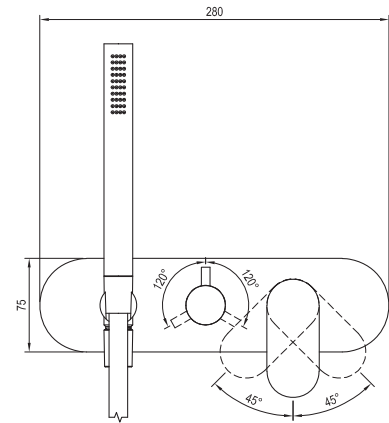

# Eleganta

Order No.	Type	Design	Flow rate	Size of packaging (cm)	Gross weight (kg)
<b>X070220</b>	EL 065.00CR.O2.RB07D.+S Concealed faucet, 2-way w/o body, with set	Chrome	10/18	32x22,5x8	1.74
<b>X070263</b>	EL 065.10WV.O2.RB07D.+S Concealed faucet, 2-way w/o body, with set	White Velvet	10/18	32x22,5x8	1.74
<b>X070300</b>	EL 065.20BLM.O2.RB07D.+S Concealed faucet, 2-way w/o body, with set	Black Matt	10/18	32x22,5x8	1.74
<b>X070337</b>	EL 065.20GB.O2.RB07D.+S Concealed faucet, 2-way w/o body, with set	Graphite Brushed	10/18	32x22,5x8	1.74
<b>X070374</b>	EL 065.60RGB.O2.RB07D.+S Concealed faucet, 2-way w/o body, with set	Rose Gold Brushed	10/18	32x22,5x8	1.74
<b>X070233</b>	RB 07D.50 Basic body for concealed faucets, R-box Horizontal	-	-	25,7x11x11,5	1.85