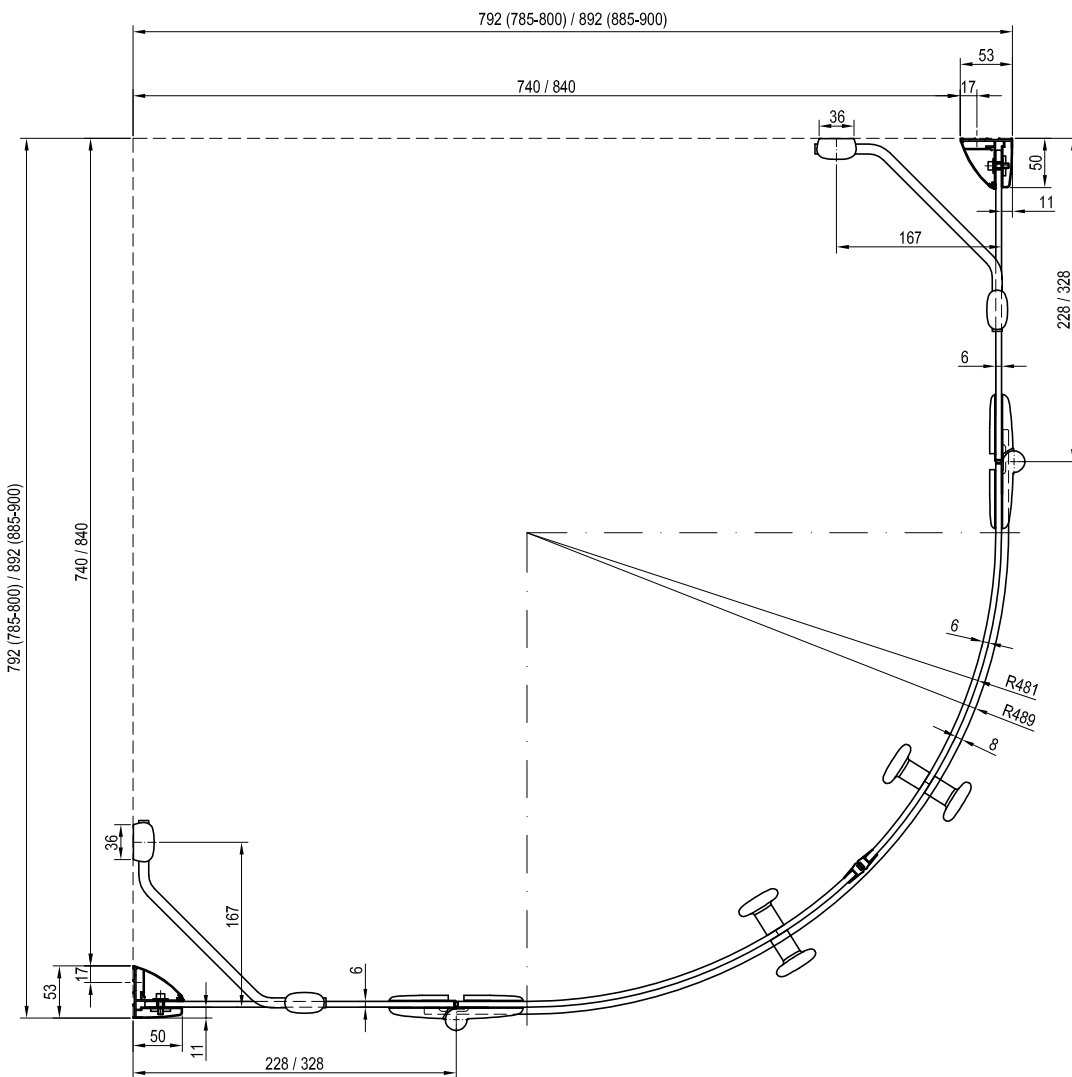

SMSKK4 Structural preparation

Type	Mounting onto a tray * Recommended shower tray size (mm)	Floor mounting ** Recommended size of inclined area (mm)
SMSKK4 - 80	800 x 800, R 500	In accordance with technical drawings
SMSKK4 - 90	900 x 900, R 500	In accordance with technical drawings

* The values listed in the table assume the tray is mounted in accordance with the RAVAK assembly manual

** The values in the table apply to the inside edge of the glass.