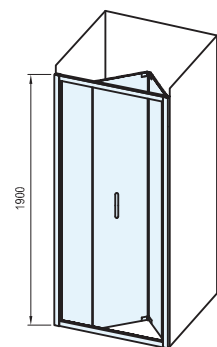

5-YEAR WARRANTY

GLASS THICKNESS

GLASS PROTECTION ANTICALC

SILENT OPERATION

Blix BLDZ2

Design

BRIGHT ALU

Standard panelling

TRANSPARENT

Height
1900 mm

Order No.	Type	Frame	Panelling	Product dimensions (mm)	Product dimensions in mm - installation with BLPSZ	„V“ entrance (mm)	Size of packaging (cm)	Gross weight (kg)
X01H10C00Z1	BLDZ2 - 70	bright alu	transparent	670-710	670-690	453	73x7x198	25.5
X01H40C00Z1	BLDZ2 - 80	bright alu	transparent	770-810	770-790	553	83x7x198	29.5
X01H70C00Z1	BLDZ2 - 90	bright alu	transparent	870-910	870-890	654	93x7x198	33.5

Products are delivered within 14 days as standard.