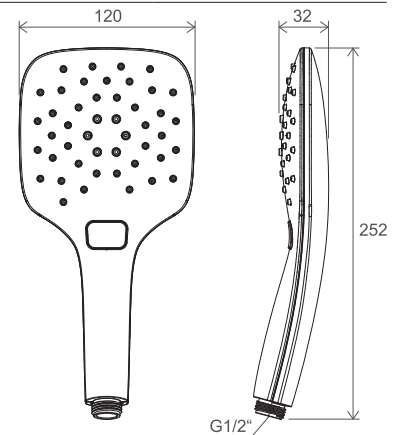

Order No.	Type	Design	Flow rate	Size of packaging (cm)	Gross weight (kg)
X07P350	959.00CR Hand shower Air, 1 function, 120 mm	chrome	10	12,5x6x26	0.32
X07P351	959.10CR/WH Hand shower Air, 1 function, 120 mm	chrome/white	10	12,5x6x26	0.31

Flow rate values: 958 Jet/Rain/Rain+Jet
Flow rate is given in l/min at a pressure of 0.3 MPa. Products are delivered within 14 days as standard.