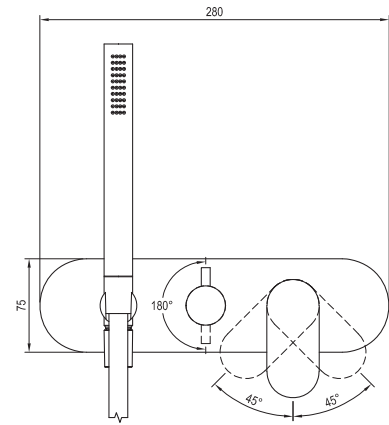

# Eleganta

Order No.	Type	Design	Flow rate	Size of packaging (cm)	Gross weight (kg)
<b>X070220</b>	EL 065.00CR.O2.RB07D.+S Concealed faucet, 2-way w/o body, with set	Chrome	10/18	32x22,5x8	1.74
<b>X070263</b>	EL 065.10WV.O2.RB07D.+S Concealed faucet, 2-way w/o body, with set	White Velvet	10/18	32x22,5x8	1.74
<b>X070300</b>	EL 065.20BLM.O2.RB07D.+S Concealed faucet, 2-way w/o body, with set	Black Matt	10/18	32x22,5x8	1.74
<b>X070337</b>	EL 065.20GB.O2.RB07D.+S Concealed faucet, 2-way w/o body, with set	Graphite Brushed	10/18	32x22,5x8	1.74
<b>X070374</b>	EL 065.60RGB.O2.RB07D.+S Concealed faucet, 2-way w/o body, with set	Rose Gold Brushed	10/18	32x22,5x8	1.74
<b>X070233</b>	RB 07D.50 Basic body for concealed faucets, R-box Horizontal	-	-	25,7x11x11,5	1.85