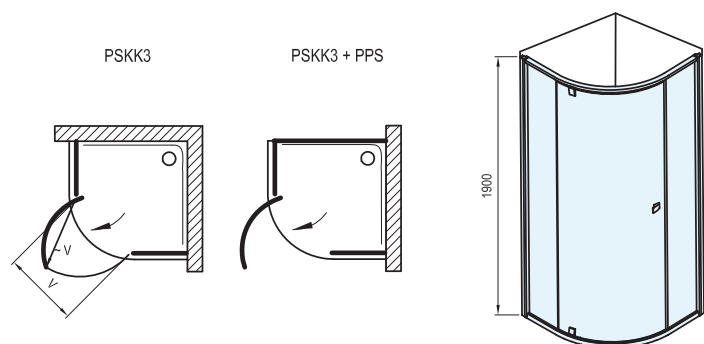

Extension profiles

Order No.	Type	Frame	Product dimensions (mm)	Size of packaging (cm)	Gross weight (kg)
E778801119000	PNPS	white	23x26x1900	2x3x191	0.58
E778801319000	PNPS	black	23x26x1900	2x3x191	0.58
E778801U19000	PNPS	satin	23x26x1900	2x3x191	0.58
E778801C1900B	BLNPS	bright alu	23x26x1900	2x3x191	0.41