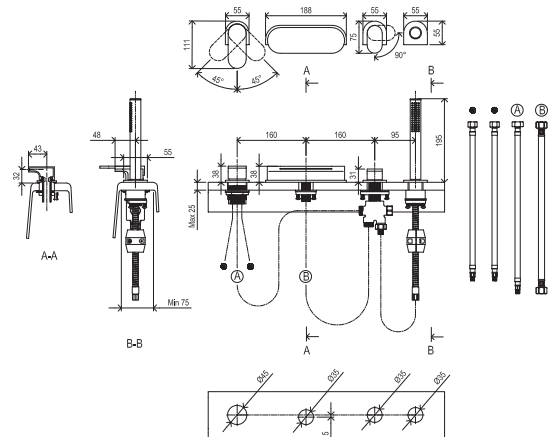

5

5-YEAR WARRANTY ON FAUCETS

SOFT MOVE

RAVAK CLEANER CHROME

CONCEPTS

Chrome

Order No.	Type	Design	Flow rate	Size of packaging (cm)	Gross weight (kg)
X070073	CR 025.00CR Bathtub edge faucet 4-hole, waterfall, with set	chrome	16/11	45x28x12	4.52