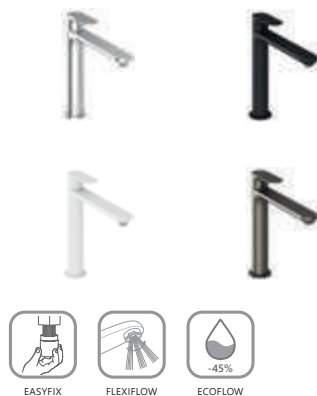

Order No.	Type	Design	Flow rate	Size of packaging (cm)	Gross weight (kg)
X070384	EL 014.00CR Washbasin faucet 220 mm, w/o pop-up waste	Chrome	5	41,3x23x7,4	1.77
X070385	EL 014.10WV Washbasin faucet 220 mm, w/o pop-up waste	White Velvet	5	41,3x23x7,4	1.77
X070387	EL 014.20BLM Washbasin faucet 220 mm, w/o pop-up waste	Black Matt	5	41,3x23x7,4	1.77
X070386	EL 014.20GB Washbasin faucet 220 mm, w/o pop-up waste	Graphite Brushed	5	41,3x23x7,4	1.77
X070388	EL 014.60RGB Washbasin faucet 220 mm, w/o pop-up waste	Rose Gold Brushed	5	41,3x23x7,4	1.77