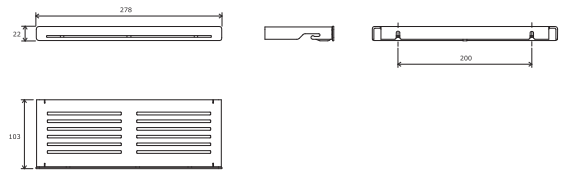

5

5-YEAR WARRANTY

RAVAK CLEANER CHROME

Slim shelves