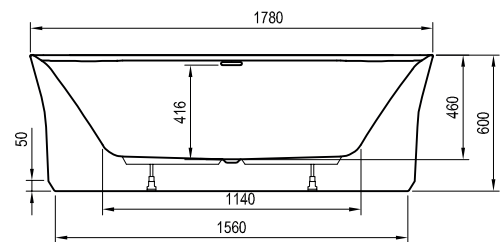

2451
VOLUME

52 kg
WEIGHT

10
10-YEAR WARRANTY

Ypsilon Wall

Bathtub colour

Order No.	BATHTUB	Dimensions (mm)	Size of packaging (cm)	Gross weight (kg)
XC00100028	Bathtub YPSILON Wall 178x86, freestanding, snowwhite	1780x860x600	178x82x61	52
XC00100035	Bathtub YPSILON Wall 178x86, freestanding, snowwhite, black overflow	1780x860x600	178x82x61	52

Order No.	RECOMMENDED PRODUCTS	Dimensions (mm)	Size of packaging (cm)	Gross weight (kg)
X070059	FM 080.00CR Floor-mounted bathtub faucet, with set	---	95,5x48,5x14	9,51
X070101	CR 080.00CR Floor-mounted bathtub faucet, with set	---	103x42x23	10

Warranty: 10 years – The warranty is contingent on the buyer using original RAVAK supports (legs) intended for the given type of bathtub in accordance with the assembly manual! Products are delivered within 14 days as standard.