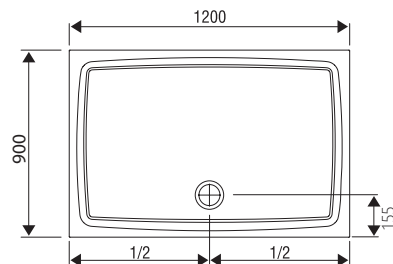

Elipso

Order No.	Type	Size of packaging (cm)	Gross weight (kg)
A224401410	Shower tray ELIPSO 80 PAN	81x4x81	7.02
A227701410	Shower tray ELIPSO 90 PAN	91x19x91	9.1
A000000004	Universal mounting kit for shower trays	8x5x125	0.66

Material: Acrylic (PMMA + ABS sandwich), Antibac® finish
Reinforcement: type PAN – polyurethane foam with glass fibres

Gigant

Order No.	Type	Size of packaging (cm)	Gross weight (kg)
XA01A401210	Shower tray GIGANT 100x80 LA	84x10x105	15.5
XA01G701210	Shower tray GIGANT 120x90 LA	84x10x125	19.7
B2F0000002	Universal base 650 for shower tray 90 LA	65x11x5	2.74
B2F0000003	Universal base 750 for shower tray 100 LA	75x11x5	3.06
A000000004	Universal mounting kit for shower trays	8x5x125	0.66

Material: Acrylic (PMMA + ABS sandwich), Antibac® finish
Reinforcement: type LA - fibreglass