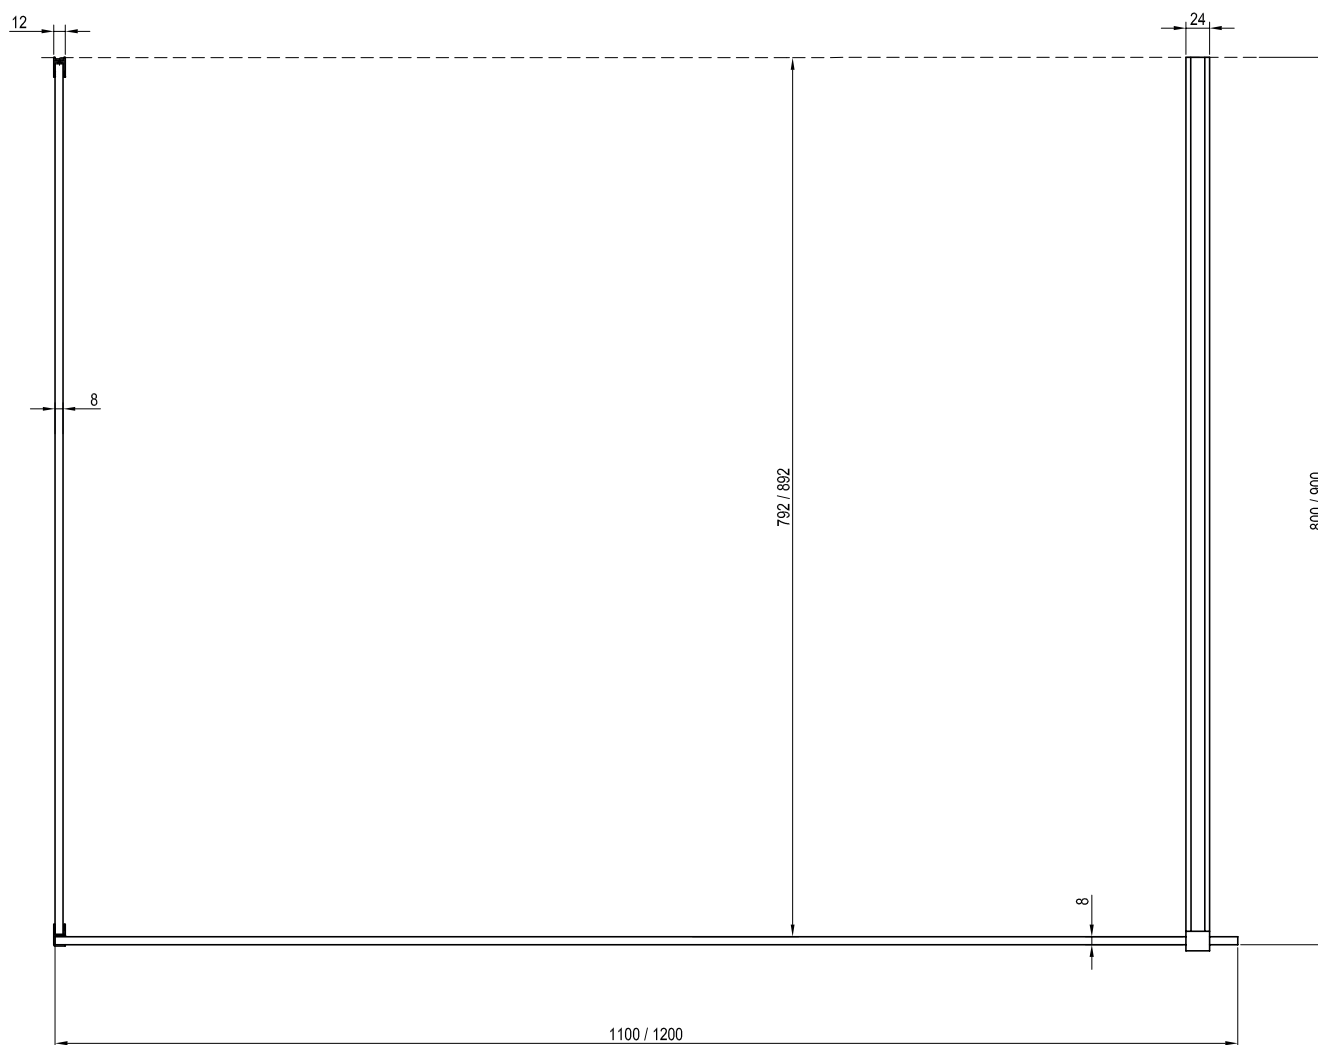

Walk-In Corner

Structural preparation

Type	Mounting onto a tray * Recommended shower tray size (mm)	Floor mounting ** Recommended size of inclined area (mm)
Walk In Corner - 110/80		1092 x 792
Walk In Corner - 120/80		1192 x 792
Walk In Corner - 120/90		1192 x 892

* The values listed in the table assume the tray is mounted in accordance with the RAVAK assembly manual

** The values in the table apply to the inside edge of the glass.