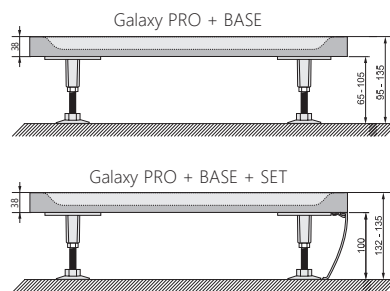

Elipso Pro Flat

Order No.	Type	Size of packaging (cm)	Gross weight (kg)
XA234411010	Shower tray ELIPSO PRO Flat 80	84x6x84	24.57
XA237711010	Shower tray ELIPSO PRO Flat 90	95x6x95	33.6
XA237711010B	Shower tray ELIPSO PRO Flat 90 R550	95x6x95	31.9
XA934001010	Panel ELIPSO PRO 80 SET	4x33x11	1.1
XA937001010	Panel ELIPSO PRO 90 SET	4x44x11	1.2
XB2J000000N	Base GALAXY PRO	15x8x8	0.64
A000000004	Universal mounting kit for shower trays	8x5x125	0.66

Material: cast mixture of dolomite and resin
Production process: casting