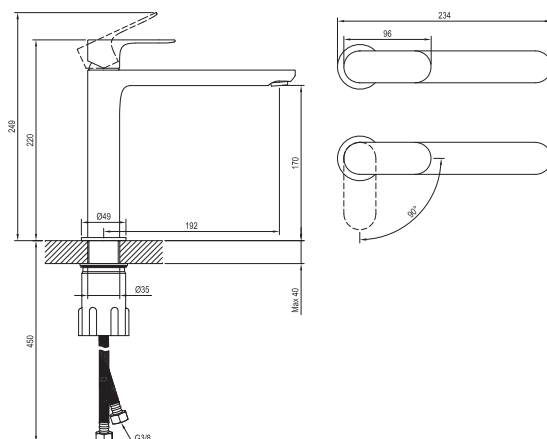

Order No.	Type	Design	Flow rate	Size of packaging (cm)	Gross weight (kg)
X070414	EL 014.01CR Washbasin faucet BeCool 220 mm, w/o pop-up waste	Chrome	5	41,3x23x7,4	1.77
X070415	EL 014.11WV Washbasin faucet BeCool 220 mm, w/o pop-up waste	White Velvet	5	41,3x23x7,4	1.77
X070417	EL 014.21BLM Washbasin faucet BeCool 220 mm, w/o pop-up waste	Black Matt	5	41,3x23x7,4	1.77
X070416	EL 014.21GB Washbasin faucet BeCool 220 mm, w/o pop-up waste	Graphite Brushed	5	41,3x23x7,4	1.77
X070418	EL 014.61RGB Washbasin faucet BeCool 220 mm, w/o pop-up waste	Rose Gold Brushed	5	41,3x23x7,4	1.77