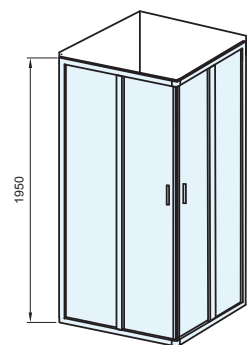

5-YEAR WARRANTY

GLASS THICKNESS

TILTING GLASS

GLASS PROTECTION ANTICALC

Blix Slim BLSRV2K + BLSRV2K

Design

BRIGHT ALU

BLACK

Standard panelling

TRANSPARENT

Height
1950 mm

Order No.	Type	Frame	Panelling	Product dimensions (mm)	„V“ entrance (mm)	Size of packaging (cm)	Gross weight (kg)
X1XM40300Z1	BLSRV2K - 80	black	transparent	786-800	410	51x9x197	29
X1XM40C00Z1	BLSRV2K - 80	bright alu	transparent	786-800	410	51x9x197	29
X1XM70300Z1	BLSRV2K - 90	black	transparent	886-900	480	51x9x197	32
X1XM70C00Z1	BLSRV2K - 90	bright alu	transparent	886-900	480	51x9x197	32
X1XMA0300Z1	BLSRV2K - 100	black	transparent	986-1000	550	55x9x197	35
X1XMA0C00Z1	BLSRV2K - 100	bright alu	transparent	986-1000	550	55x9x197	35
X1XMG0300Z1	BLSRV2K - 120	black	transparent	1186-1200	550	55x9x197	41
X1XMG0C00Z1	BLSRV2K - 120	bright alu	transparent	1186-1200	550	55x9x197	41

Products are delivered within 14 days as standard.