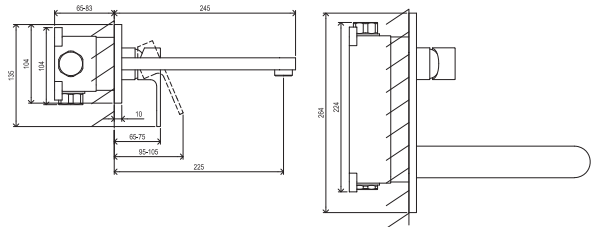

# Chrome

EASYCLEAN

Order No.	Type	Design	Flow rate	Size of packaging (cm)	Gross weight (kg)
<b>X070055</b>	CR 055.00CR Bidet faucet 140 mm, with pop-up waste	chrome	15	32x21x7,5	1.84

EASYCLEAN

FLEXIFLOW

Order No.	Type	Design	Flow rate	Size of packaging (cm)	Gross weight (kg)
<b>X070093</b>	CR 019.00CR.O1 Washbasin concealed faucet, with body	chrome	8	37x32x13	4.17