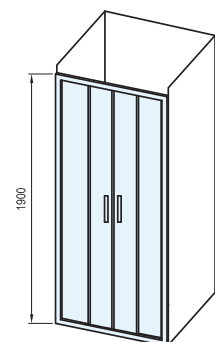

5-YEAR WARRANTY

GLASS THICKNESS

TILTING GLASS

GLASS PROTECTION ANTICALC

SILENT OPERATION

Blix BLDP4

Design

BRIGHT ALU

SATIN

WHITE

Standard panelling

TRANSPARENT

GRAPE

Atypical panelling

GRAPHITE

MATELLUX

MATRIX

Height
1900 mm

Order No.	Type	Frame	Panelling	Product dimensions (mm)	Product dimensions in mm - installation with BLPS	Product dimensions in mm - installation with BLPS+BLPS	"V" entrance (mm)	Size of packaging (cm)	Gross weight (kg)
0YVK0100Z1	○ BLDP4 - 200	white	transparent	1970-2010	1970-1990	1970	893	69,5x11x201,5	69.27
0YVK0U00Z1	○ BLDP4 - 200	satin	transparent	1970-2010	1970-1990	1970	893	69,5x11x201,5	69.27
0YVK0C00Z1	○ BLDP4 - 200	bright alu	transparent	1970-2010	1970-1990	1970	893	69,5x11x201,5	69.27
0YVK0100ZG	○ BLDP4 - 200	white	grape	1970-2010	1970-1990	1970	893	69,5x11x201,5	69.27
0YVK0U00ZG	○ BLDP4 - 200	satin	grape	1970-2010	1970-1990	1970	893	69,5x11x201,5	69.27
0YVK0C00ZG	○ BLDP4 - 200	bright alu	grape	1970-2010	1970-1990	1970	893	69,5x11x201,5	69.27

○ 6 week delivery time.
Other products are delivered within 14 days as standard.