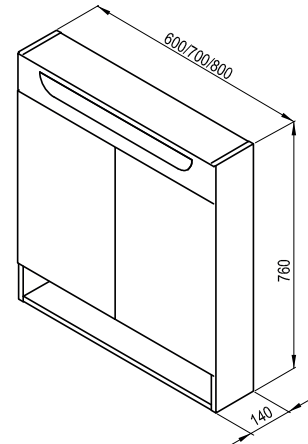

5

5-YEAR WARRANTY

ANTI-MOISTURE FINISH

CONCEPTS

Body design

White gloss

Door design

White gloss / White gloss

White gloss / Grey

Classic II

Order No.	Type	Dimensions (mm)	Size of packaging (cm)	Gross weight (kg)
X000001469	MC Classic II 600, white	600x140x760	64x18x11,6	13.62
X000001470	MC Classic II 700, white	700x140x760	74x18x80	15.89
X000001471	MC Classic II 800, white	800x140x760	84x18x80	21.5