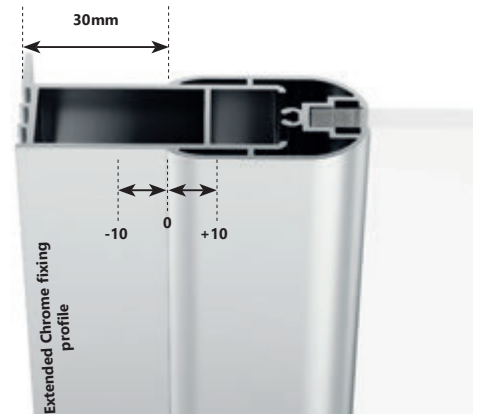

## Fixing profiles Chrome

Extended fixing profile

A standard fixing profile is included with every Chrome product and allows adjusting (expanding/narrowing) the product by 10 mm.

If you need to expand the product more than that, it is necessary to buy a new, extended fixing profile, which is 20 mm wider and allows extending the product by an extra 20 mm, while retaining the +/- 10 mm adjustability.