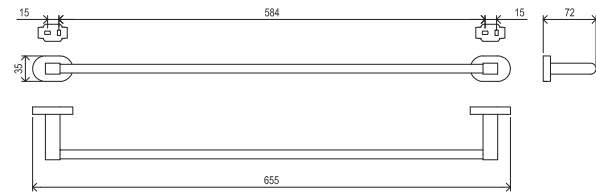

# Chrome

Order No.	Type	Design	Size of packaging (cm)	Gross weight (kg)
<b>X07P190</b>	CR 300.00CR Towel holder oval	chrome	23x15x9	0.46

Order No.	Type	Design	Size of packaging (cm)	Gross weight (kg)
<b>X07P192</b>	CR 310.00CR Towel bar	chrome	68x8x6,5	0.69