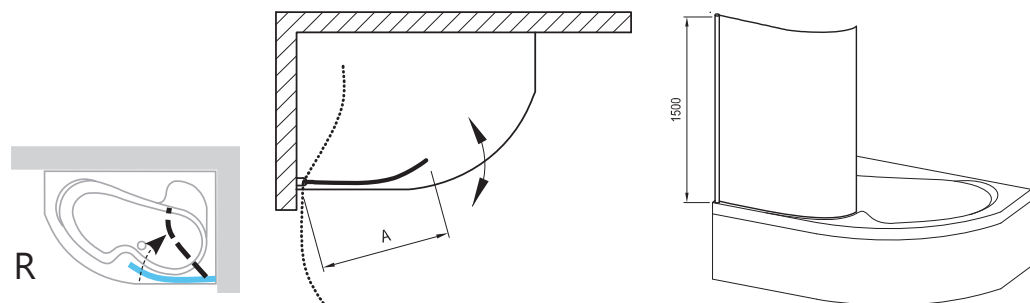

GLASS THICKNESS

L/R OPTION

LIFTING MECHANISM

GLASS PROTECTION ANTICALC

CONCEPTS

CVSK1

Design

BRIGHT ALU

SATIN

WHITE

Standard panelling

TRANSPARENT

Height
1500 mm

Order No.	Type	Frame	Panelling	Dimensions (mm)		Size of packaging (cm)	Gross weight (kg)
				„B“	Height		
7QLM0100Y1	CVSK1 ROSA 140/150 L	white	transparent	860	1500	84x5x156	25.68
7QLM0U00Y1	CVSK1 ROSA 140/150 L	satin	transparent	860	1500	84x5x156	25.68
7QLM0C00Y1	CVSK1 ROSA 140/150 L	bright alu	transparent	860	1500	84x5x156	25.68
7QRM0100Y1	CVSK1 ROSA 140/150 P	white	transparent	860	1500	84x5x156	22.98
7QRM0U00Y1	CVSK1 ROSA 140/150 P	satin	transparent	860	1500	84x5x156	22.98
7QRM0C00Y1	CVSK1 ROSA 140/150 P	bright alu	transparent	860	1500	84x5x156	22.98
7QLS0100Y1	CVSK1 ROSA 160/170 L	white	transparent	1010	1500	100x5x156	29.17
7QLS0U00Y1	CVSK1 ROSA 160/170 L	satin	transparent	1010	1500	100x5x156	29.17
7QLS0C00Y1	CVSK1 ROSA 160/170 L	bright alu	transparent	1010	1500	100x5x156	29.17
7QRS0100Y1	CVSK1 ROSA 160/170 P	white	transparent	1010	1500	100x5x156	24.67
7QRS0U00Y1	CVSK1 ROSA 160/170 P	satin	transparent	1010	1500	100x5x156	24.67
7QRS0C00Y1	CVSK1 ROSA 160/170 P	bright alu	transparent	1010	1500	100x5x156	24.67

Products are delivered within 14 days as standard.

Delivery time of atypical products is 6-8 weeks.