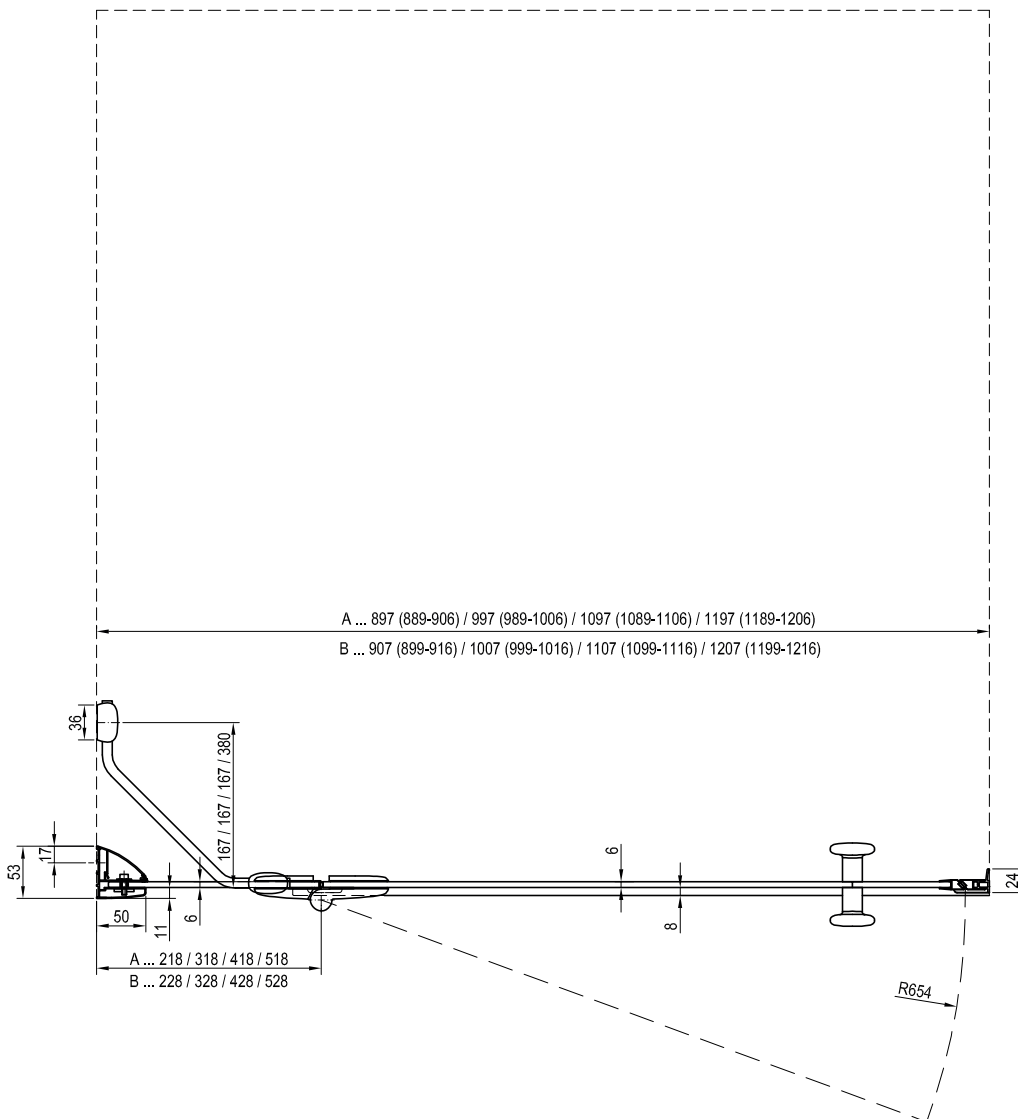

SMSD2 Structural preparation