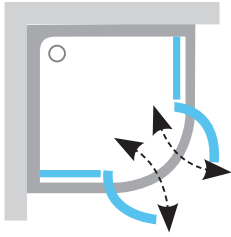

CSKK4

Quadrant four-piece shower enclosure