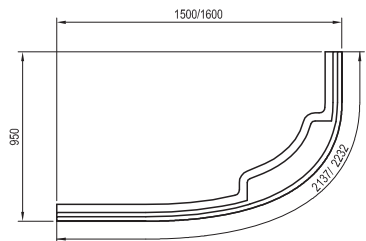

175 l
200 l

VOLUME

24 kg
26 kg

WEIGHT

CONCEPTS

L/R

L/R OPTION

10

10-YEAR
WARRANTY

Rosa 95

Bathtub colour

WHITE

Panel colour

WHITE

Order No.	BATHTUB	Dimensions (mm)	Size of packaging (cm)	Gross weight (kg)
C55100000	Bathtub ROSA 95 150x95 L	1500x950x440	151x95x50	24
C56100000	Bathtub ROSA 95 150x95 R	1500x950x440	153x95x50	24
C57100000	Bathtub ROSA 95 160x95 L	1600x950x440	163x95x50	26
C58100000	Bathtub ROSA 95 160x95 R	1600x950x440	163x95x50	26

Order No.	PANELS AND SUPPORTS	Dimensions (mm)	Size of packaging (cm)	Gross weight (kg)
CY5500000	Support for bathtub ROSA universal	---	88x11x5	4.42
CZ55100A00	Panel ROSA 95 150 L	1500x950x560	3x48x59	5.96
CZ56100A00	Panel ROSA 95 150 R	1500x950x560	3x48x59	5.96
CZ57100A00	Panel ROSA 95 160 L	1600x950x560	3x51x59	6.14
CZ58100A00	Panel ROSA 95 160 R	1600x950x560	3x51x59	6.14
B23000100N	Panelkit ROSA universal	---	72x11x5	3.25

Order No.	RECOMMENDED PRODUCTS	Dimensions (mm)	Size of packaging (cm)	Gross weight (kg)
X01305	Bathtub waste set 570 B R/R, chrome	---	14x8x38	0.83
X01438	Bathtub overflow filler 570 B S/R, chrome	---	15x11x39	0.93
7QLM0C00Y1	CVSK1 ROSA 140/150 L	---	84x5x156	25.68
76L8010041	VSK2 ROSA 150 L	---	48x8x153	6.73

150 / 160 cm
95 cm

L

R

Warranty: 10 years – The warranty is contingent on the buyer using original RAVAK supports (legs) intended for the given type of bathtub in accordance with the assembly manual! Products are delivered within 14 days as standard.