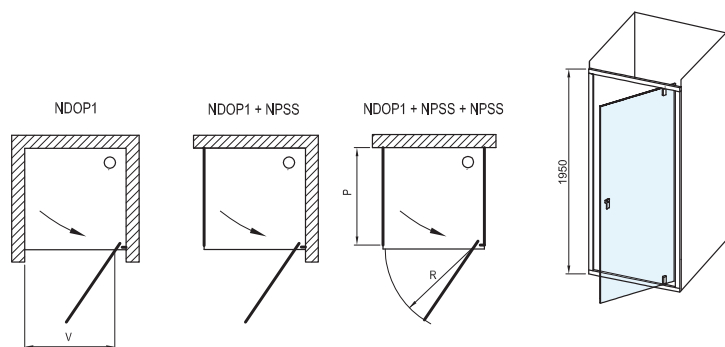

Extension profiles

Order No.	Type	Frame	Product dimensions (mm)	Size of packaging (cm)	Gross weight (kg)
E778802119500	NNPS	white	23x26x1950	2x3x196	0.6
E778802319500	NNPS	black	23x26x1950	2x3x196	0.6
E778802C19500	NNPS	bright alu	23x26x1950	2x3x196	0.6
E778802U19500	NNPS	satin	23x26x1950	2x3x196	0.6