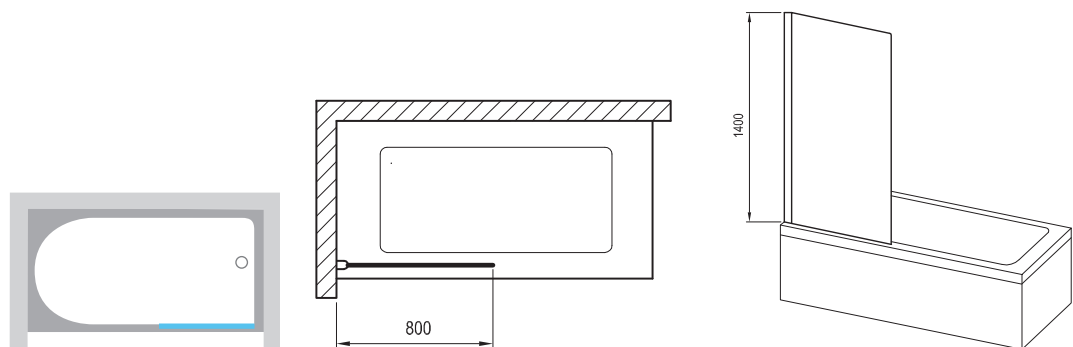

GLASS THICKNESS

L/R OPTION 180°

GLASS PROTECTION ANTICALC

PVS1

Design

BRIGHT ALU

SATIN

WHITE

BLACK

Standard panelling

TRANSPARENT

Atypical panelling

MATELUX

MATRIX

GRAPE

Height
1400 mm

Order No.	Type	Frame	Panelling	Product dimensions (mm)	Size of packaging (cm)	Gross weight (kg)
79840100Z1	PVS1 - 80	white	transparent	800	77x4x152	19.42
79840C00Z1	PVS1 - 80	bright alu	transparent	800	77x4x152	19.42
79840U00Z1	PVS1 - 80	satın	transparent	800	77x4x152	19.42
79840300Z1	PVS1 - 80	black	transparent	800	77x4x152	19.42

Products are delivered within 14 days as standard.