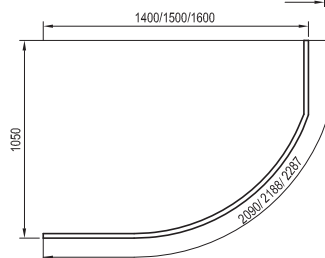

Rosa I

Bathtub colour

WHITE

Panel colour

WHITE

Order No.	BATHTUB	Dimensions (mm)	Size of packaging (cm)	Gross weight (kg)
CI01000000	Bathtub ROSA 140x105 L	1400x1050x470	143x107x50	23
CV01000000	Bathtub ROSA 140x105 R	1400x1050x470	143x107x50	23

Order No.	PANELS AND SUPPORTS	Dimensions (mm)	Size of packaging (cm)	Gross weight (kg)
CY55000000	Support for bathtub ROSA universal	---	88x11x5	4.42
CZH1000A00	Panel ROSA 140	1400x1050x565	3x49x59	6.23
B23000100N	Panelkit ROSA universal	---	72x11x5	3.25

Order No.	RECOMMENDED PRODUCTS	Dimensions (mm)	Size of packaging (cm)	Gross weight (kg)
X01377	Bathtub waste set 570 C-C R/R, chrome	---	14x8x38	0.72
X01440	Bathtub overflow filler 570 C-C S/R, chrome	---	15x11x39	0.83
7QLM0U00Y1	CVSK1 ROSA 140/150 L	---	84x5x156	25.68
76P70100Z1	VSK2 ROSA 140 R	---	46x8x153	13.23

140 cm
105 cm