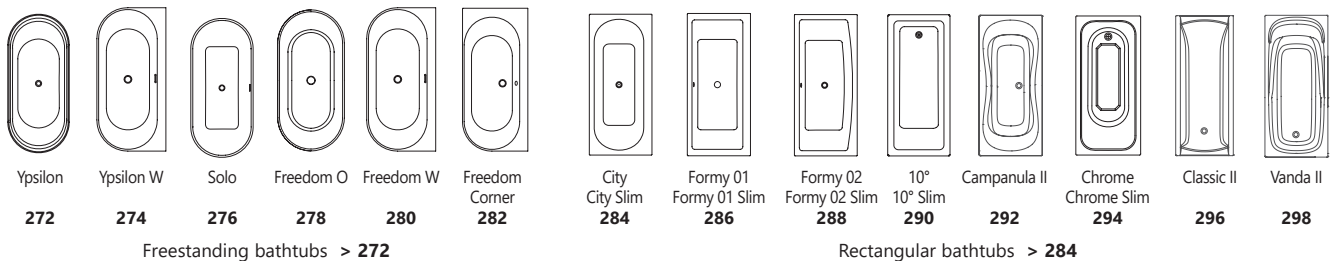

10

10-YEAR WARRANTY
ON BATHTUBS

CONCEPTS
A perfectly harmonious
whole

Award-winning design

Prestigious international awards for design are a testament that our mission to bring not just beautiful, but also practical and functional products to the market is a success.

Top-quality material

RAVAK produces bathtubs using cast PMMA acrylic. Products made from this material retain their shape and do not warp or crack even after long years of use.

They feature a high-gloss, non-porous surface that is easy to clean and boasts anti-bacterial properties.

Comfortable bathing and showering in one

The practical shapes and interior space of all RAVAK bathtubs combine the functions of a bathtub and a shower enclosure into one. When complemented by a bath screen, our bathtubs provide the largest space possible for comfortable bathing and showering.

Bathtubs