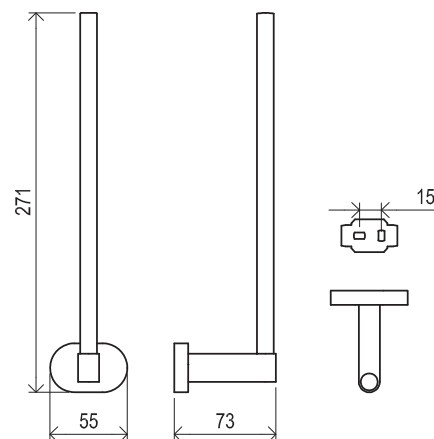

Order No.	Type	Design	Size of packaging (cm)	Gross weight (kg)
X07P318	CR 420.00CR Toilet paper holder	chrome	8x6,5x29	0.33

Products are delivered within 14 days as standard.