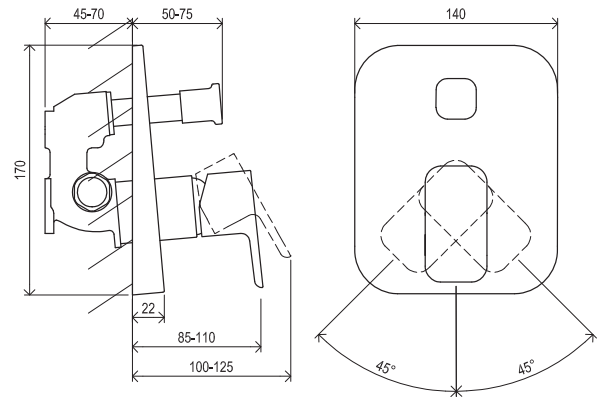

Order No.	Type	Design	Flow rate	Size of packaging (cm)	Gross weight (kg)
X070136	TD F 065.00CR.O2.RB070 Concealed faucet, automat, 2-way w/o body	chrome	21/21	21,5x18,5x10	1.86
X070158	TD F 065.20BL.O2.RB070 Concealed faucet, automat, 2-way w/o body	black	21/21	21,5x18,5x10	1.86
X070052	RB 070.50 R-box for 065.00, 066.00	-		16x12x12	1.19

Flow rate values: TD F 061 top/bottom outlet Flow rate values: TD F 065 top/bottom outlet
Flow rate is given in l/min at a pressure of 0.3 MPa. Products are delivered within 14 days as standard.