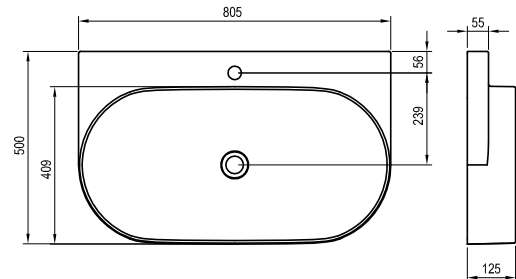

Accessories → 404

Faucets → 472

Extras → 582

Furniture → 408

Detergents → 601

Order No.	Type	Dimensions (mm)	Size of packaging (cm)	Gross weight (kg)
<b>XJX01280002</b>	Washbasin Yard 800 ceramic, white	805x500x125	84x53x15	17.45
<b>XJX01080000</b>	Washbasin Yard 800 ceramic, without hole, white	805x500x125	84x53x15	17.45
<b>X01439</b>	Washbasin waste plug fixed, chrome	Ø 68x104-119	7,5x7,5x14,5	0.31
<b>X01695</b>	Washbasin waste plug fixed ceramic, white	Ø 67x99	7,5x7,5x14,5	0.27
<b>X01762</b>	Washbasin waste plug fixed, black	Ø 68x104-119	7,5x7,5x14,5	0.36
<b>X01371</b>	Washbasin waste trap, chrome	Ø 50x140-240x360	15x7x36	0.77
<b>X01747</b>	Washbasin waste trap, black	Ø 50x140-240x360	15x7x36	0.88
<b>X01612</b>	Washbasin waste trap furniture	Ø 70x170-240x210-510	20x9x40	0.29