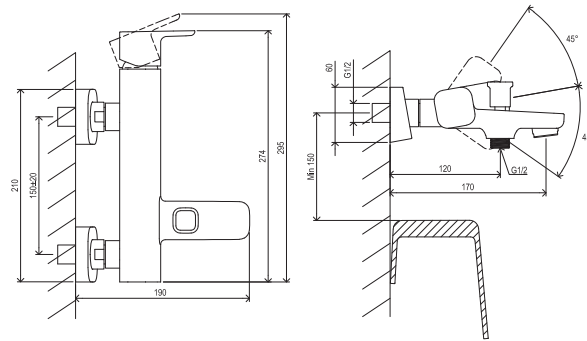

Order No.	Type	Design	Flow rate	Size of packaging (cm)	Gross weight (kg)
X070065	TD 022.00CR Wall-mounted bathtub faucet, w/o set	chrome	19/21	30,5x19x9,5	2.93