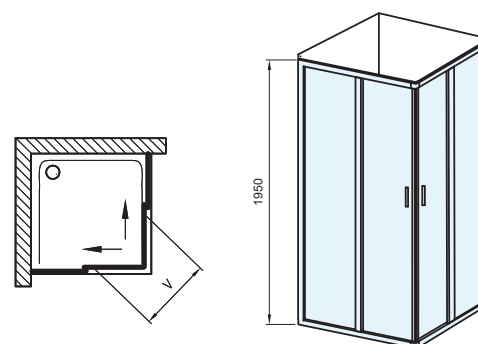

5-YEAR WARRANTY

GLASS THICKNESS

TILTING GLASS

GLASS PROTECTION ANTICALC

Blix Slim BLSRV2

Design

BRIGHT ALU

BLACK

Standard panelling

TRANSPARENT

Height
1950 mm

Order No.	Type	Frame	Panelling	Product dimensions (mm)	„V“ entrance (mm)	Size of packaging (cm)	Gross weight (kg)
X1LM40C00Z1	BLSRV2 - 80	bright alu	transparent	786-800x786-800	410	51x15x197	50
X1LM40300Z1	BLSRV2 - 80	black	transparent	786-800x786-800	410	51x15x197	50
X1LM70C00Z1	BLSRV2 - 90	bright alu	transparent	886-900x886x900	480	51x15x197	56
X1LM70300Z1	BLSRV2 - 90	black	transparent	886-900x886x900	480	51x15x197	56

Products are delivered within 14 days as standard.