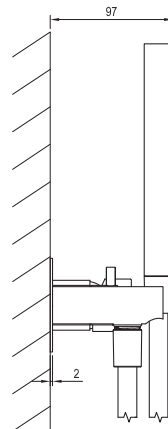

# Eleganta

Order No.	Type	Design	Flow rate	Size of packaging (cm)	Gross weight (kg)
<b>X070220</b>	EL 065.00CR.O2.RB07D.+S Concealed faucet, 2-way w/o body, with set	Chrome	10/18	32x22,5x8	1.74
<b>X070263</b>	EL 065.10WV.O2.RB07D.+S Concealed faucet, 2-way w/o body, with set	White Velvet	10/18	32x22,5x8	1.74
<b>X070300</b>	EL 065.20BLM.O2.RB07D.+S Concealed faucet, 2-way w/o body, with set	Black Matt	10/18	32x22,5x8	1.74
<b>X070337</b>	EL 065.20GB.O2.RB07D.+S Concealed faucet, 2-way w/o body, with set	Graphite Brushed	10/18	32x22,5x8	1.74
<b>X070374</b>	EL 065.60RGB.O2.RB07D.+S Concealed faucet, 2-way w/o body, with set	Rose Gold Brushed	10/18	32x22,5x8	1.74
<b>X070233</b>	RB 07D.50 Basic body for concealed faucets, R-box Horizontal	-	-	25,7x11x11,5	1.85