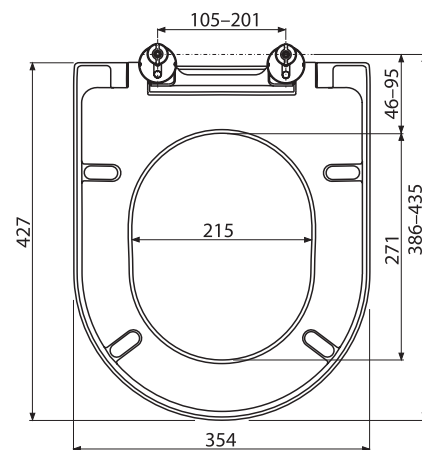

Order No.	Type	Dimensions (mm)	Size of packaging (cm)	Gross weight (kg)
<b>X01550</b>	Toilet seat Uni Chrome Slim, white	358x453x51	47,5x38x8,5	3.03

Order No.	Type	Dimensions (mm)	Size of packaging (cm)	Gross weight (kg)
<b>X01549</b>	Toilet seat Uni Chrome, white	354x427x50	43,5x35,5x5,3	2.38