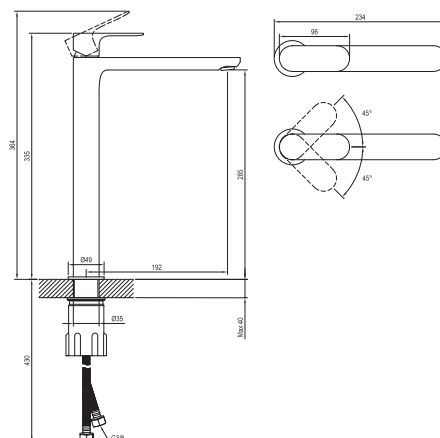

5

5-YEAR WARRANTY ON FAUCETS

SOFT MOVE

Eleganta

Order No.	Type	Design	Flow rate	Size of packaging (cm)	Gross weight (kg)
X070211	EL 015.00CR Washbasin faucet 335 mm, w/o pop-up waste	Chrome	5	41,3x23x7,4	2.17
X070254	EL 015.10WV Washbasin faucet 335 mm, w/o pop-up waste	White Velvet	5	41,3x23x7,4	2.17
X070291	EL 015.20BLM Washbasin faucet 335 mm, w/o pop-up waste	Black Matt	5	41,3x23x7,4	2.17
X070328	EL 015.20GB Washbasin faucet 335 mm, w/o pop-up waste	Graphite Brushed	5	41,3x23x7,4	2.17
X070365	EL 015.60RGB Washbasin faucet 335 mm, w/o pop-up waste	Rose Gold Brushed	5	41,3x23x7,4	2.17