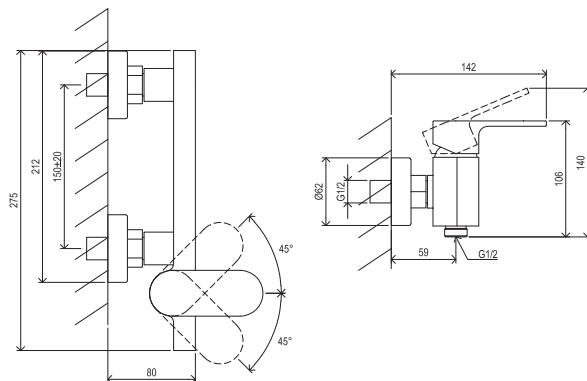

Order No.	Type	Design	Flow rate	Size of packaging (cm)	Gross weight (kg)
X070043	CR 032.00CR Wall-mounted shower faucet, w/o set	chrome	20	32x16,5x12	2.48

Flow rate values: CR 022 bathtub/hand shower
Flow rate is given in l/min at a pressure of 0.3 MPa. Products are delivered within 14 days as standard.