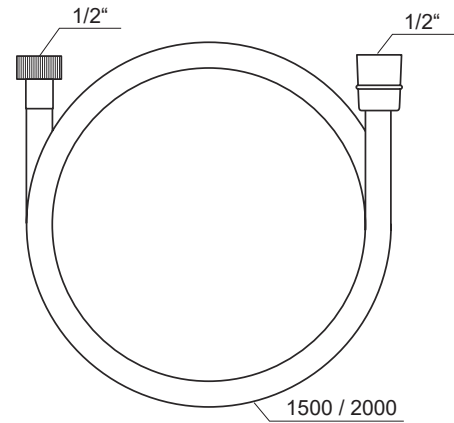

Order No.	Type	Design	Size of packaging (cm)	Gross weight (kg)
X07P176	913.00CR Shower hose 150 cm, SatinFlex	chrome	19x5,5x19	0.36
X07P337	913.02CR Shower hose 200 cm, SatinFlex	chrome	19x5,5x19	0.43
X07P683	913.12WV Shower hose 150 cm, SatinFlex	White Velvet	27x24,4x3,5	0.37
X07P568	913.23BL Shower hose 150 cm, SatinFlex	black	18x4x23	0.37
X07P671	913.22BLM Shower hose 150 cm, SatinFlex	Black Matt	27x24,4x3,5	0.37
X07P695	913.22GB Shower hose 150 cm SatinFlex	Graphite Brushed	27x24,4x3,5	0.37
X07P707	913.62RGB Shower hose 150 cm, SatinFlex	Rose Gold Brushed	27x24,4x3,5	0.37