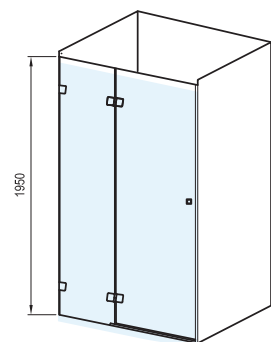

Brilliant BSD2

Design

Standard panelling

Atypical panelling

Height
1950 mm

Order No.	Type	Frame	Panelling	Dimensions (mm)				Size of packaging (cm)	Gross weight (kg)
				„A“	„B“	„S“	„V“		
OUL4AA00Z1	BSD2 - 80 L	-	transparent	790-805	554	218	529	54x4x193	31.07
D01000A084	○ B SET	chrome	-					9x12x28	3.2
OUP4AA00Z1	BSD2 - 80 P	-	transparent	790-805	554	218	529	55x4x193	31.07
D01000A083	○ B SET	chrome	-					9x12x28	3.2
OUL7AA00Z1	BSD2 - 90 L	-	transparent	890-905	554	318	529	55x4x193	35.33
D01000A084	○ B SET	chrome	-					9x12x28	3.2
OUP7AA00Z1	BSD2 - 90 P	-	transparent	890-905	554	318	529	55x4x193	35.33
D01000A083	○ B SET	chrome	-					9x12x28	3.2
OULAAA00Z1	BSD2 - 100 L	-	transparent	990-1005	654	318	629	56x4x193	38.45
D01000A086	■ B SET	chrome	-					9x12x28	3.92
OUPAAA00Z1	BSD2 - 100 P	-	transparent	990-1005	654	318	629	56x4x193	38.45
D01000A085	■ B SET	chrome	-					9x12x62	3.92

Products are delivered within 14 days as standard.
For a complete product, it is necessary to order a glass pane pack separately and a B SET separately.

○ B SET BSD2-L/R 80/90 =

■ B SET BSD2-L/R 100 =