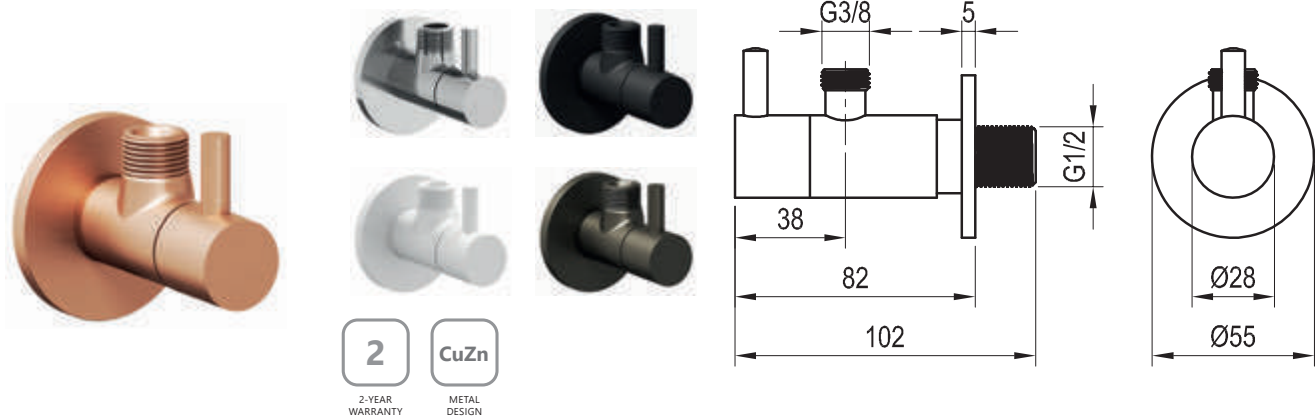

Order No.	Type	Size of packaging (cm)	Gross weight (kg)
X01827	Angle valve 1/2"x3/8" K, chrome	15x4,5x6,5	0.25
X01829	Angle valve 1/2"x3/8" K, white matt	15x4,5x6,5	0.25
X01828	Angle valve 1/2"x3/8" K, black matt	15x4,5x6,5	0.25
X01830	Angle valve 1/2"x3/8" K, Graphite Brushed	15x4,5x6,5	0.25
X01831	Angle valve 1/2"x3/8" K, Rose Gold Brushed	15x4,5x6,5	0.25