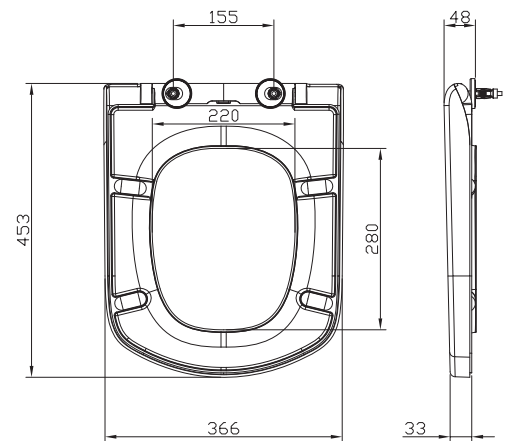

# Classic toilet

Order No.	Type	Dimensions (mm)	Size of packaging (cm)	Gross weight (kg)
<b>X01671</b>	WC Classic RimOff, white	370x515x350	38x38x53	22.1

Order No.	Type	Dimensions (mm)	Size of packaging (cm)	Gross weight (kg)
<b>X01673</b>	Toilet seat Classic Slim, white	360x453x51	43x38x6	3.2