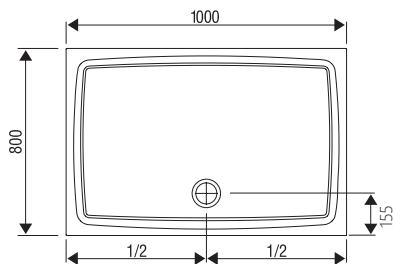

Elipso

Order No.	Type	Size of packaging (cm)	Gross weight (kg)
A224401410	Shower tray ELIPSO 80 PAN	81x4x81	7.02
A227701410	Shower tray ELIPSO 90 PAN	91x19x91	9.1
A000000004	Universal mounting kit for shower trays	8x5x125	0.66

Material: Acrylic (PMMA + ABS sandwich), Antibac® finish
Reinforcement: type PAN – polyurethane foam with glass fibres

Gigant

Order No.	Type	Size of packaging (cm)	Gross weight (kg)
XA01A401210	Shower tray GIGANT 100x80 LA	84x10x105	15.5
XA01G701210	Shower tray GIGANT 120x90 LA	84x10x125	19.7
B2F0000002	Universal base 650 for shower tray 90 LA	65x11x5	2.74
B2F0000003	Universal base 750 for shower tray 100 LA	75x11x5	3.06
A000000004	Universal mounting kit for shower trays	8x5x125	0.66

Material: Acrylic (PMMA + ABS sandwich), Antibac® finish
Reinforcement: type LA - fibreglass