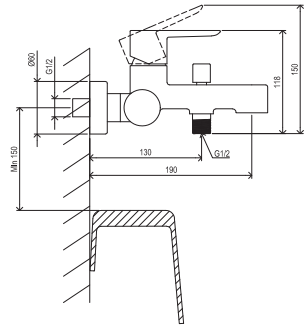

5

5-YEAR WARRANTY ON FAUCETS

SOFT MOVE

RAVAK CLEANER CHROME

Puri

FLEXIFLOW

EASYCLEAN

Order No.	Type	Design	Flow rate	Size of packaging (cm)	Gross weight (kg)
X070169	PU 022.01CR Wall-mounted bathtub faucet with diverter, w/o set	chrome	19/19	22,5x16,5x18,5	2.48
X070192	PU 022.21BL Wall-mounted bathtub faucet with diverter, w/o set	black	19/19	22,5x16,5x18,5	2.48

FLEXIFLOW

EASYTWIST

EASYCLEAN

Order No.	Type	Design	Flow rate	Size of packaging (cm)	Gross weight (kg)
X070142	PU 026.00CR Bathtub edge faucet 3-hole, with set	chrome	21/9	48,5x31x7,5	4
X070186	PU 026.20BL Bathtub edge faucet 3-hole, with set	black	21/9	48,5x31x7,5	2.19

Flow rate values: PU 022 bathtub/hand shower Flow rate values: PU 026 bathtub/hand shower
Flow rate is given in l/min at a pressure of 0.3 MPa. Products are delivered within 14 days as standard.