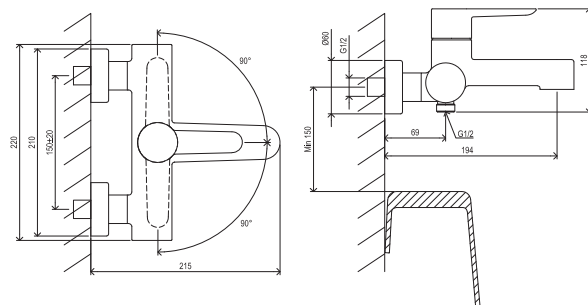

Order No.	Type	Design	Flow rate	Size of packaging (cm)	Gross weight (kg)
X070146	PU 019.00CR.O1 Washbasin concealed faucet, with body	chrome	15	28x18x7,5	2.19
X070184	PU 019.20BL.O1 Washbasin concealed faucet, with body	black	15	28x18x7,5	2.27