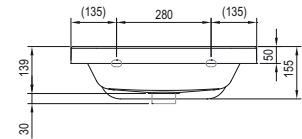

Faucets → 512

Extras → 582

Furniture → 442

Detergents → 601

5-YEAR WARRANTY

CONCEPTS

10°

Order No.	Type	Dimensions (mm)	Size of packaging (cm)	Gross weight (kg)
<b>XJI01155000</b>	Washbasin 10° 550 with holes	550x450x169	57x19x47	15.7
<b>XJI01165000</b>	Washbasin 10° 650 with holes	650x450x169	67x19x50	20
<b>X01437</b>	Washbasin waste plug Click-Clack low, chrome	Ø 62x77-92	7x7x11	0.27
<b>X01373</b>	Washbasin waste plug Click-Clack, chrome	Ø 62x104-119	7,5x7,5x14,5	0.35
<b>X01748</b>	Washbasin waste plug Click-Clack, black	Ø 62x104-119	7,5x7,5x14,5	0.35
<b>X01612</b>	Washbasin waste trap furniture	Ø 70x170-240x210-510	20x9x40	0.29
<b>X01371</b>	Washbasin waste trap, chrome	Ø 50x140-240x360	15x7x36	0.77
<b>X01747</b>	Washbasin waste trap, black	Ø 50x140-240x360	15x7x36	0.88