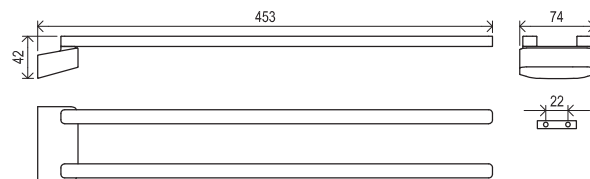

Order No.	Type	Design	Size of packaging (cm)	Gross weight (kg)
X07P328	TD 340.00CR Swivel towel holder	chrome	8,5x4,5x46	0.68
X07P564	TD 340.20BL Swivel towel holder	black	8,5x4,5x46	0.68

Order No.	Type	Design	Size of packaging (cm)	Gross weight (kg)
X07P327	TD 330.00CR Towel rack with holder	chrome	21x11x64	2.35
X07P563	TD 330.20BL Towel rack with holder	black	21x11x64	2.35

Order No.	Type	Design	Size of packaging (cm)	Gross weight (kg)
X07P332	TD 500.00CR Glass shelf	chrome	14x9,5x64	1.95
X07P567	TD 500.20BL Glass shelf	black	14x9,5x64	1.95

Products are delivered within 14 days as standard.