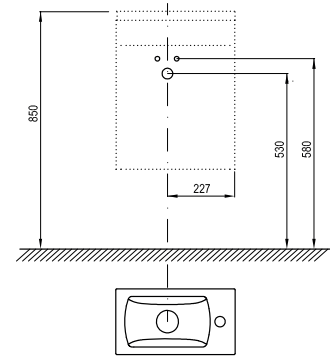

5

5-YEAR WARRANTY

ANTI-MOISTURE FINISH

CONCEPTS

Body design

White gloss

Door design

White gloss / White gloss

White gloss / Grey

Classic II

Order No.	Type	Dimensions (mm)	Size of packaging (cm)	Gross weight (kg)
X000001484	SD Classic II 400 L, white/white	400x220x500	44x26x54	9.5
X000001486	SD Classic II 400 R, white/white	400x220x500	44x26x54	9.5