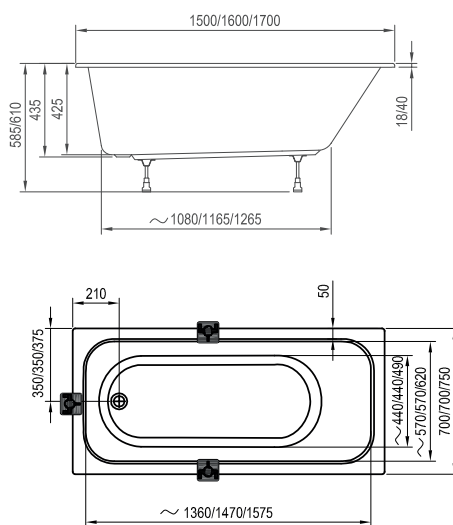

WEIGHT

CONCEPTS

10

10-YEAR
WARRANTY

Chrome and Chrome Slim

Bathtub colour

WHITE

Panel colour

WHITE

Order No.	BATHTUB	Dimensions (mm)	Size of packaging (cm)	Gross weight (kg)
C72100000	Bathtub CHROME 150x70	1500x700x435	151x70x50	20.5
C73100000	Bathtub CHROME 160x70	1600x700x435	161x70x50	22.5
C74100000	Bathtub CHROME 170x75	1700x750x435	171x75x50	24.79
C72130000	Bathtub CHROME Slim 150x70	151x70x50	151x70x50	17.98
C73130000	Bathtub CHROME Slim 160x70	161x70x50	161x70x50	19.69
C74130000	Bathtub CHROME Slim 170x75	171x75x50	171x75x50	22.26

Order No.	PANELS AND SUPPORTS	Dimensions (mm)	Size of packaging (cm)	Gross weight (kg)
CY0000000	Support for bathtub 70 U	61x11x5	61x11x5	2.79
CY0003000	Support for bathtub 75 U	66x11x5	66x11x5	3.28
CZ72100A00	Frontal panel CHROME 150	151x3x59	151x3x59	3.97
CZ73100A00	Frontal panel CHROME 160	161x3x59	161x3x59	4.18
CZ74100A00	Frontal panel CHROME 170	171x3x59	171x3x59	4.42
CZ72110A00	Side panel CHROME 70	70x3x59	70x3x59	1.89
CZ74130A00	Side panel CHROME 75	75x3x59	75x3x59	2.03
B23600000N	Frontal panelkit U	51x11x5	51x11x5	1.24

Order No.	RECOMMENDED PRODUCTS	Dimensions (mm)	Size of packaging (cm)	Gross weight (kg)
X01377	Bathtub waste set 570 C-C R/R, chrome	---	14x8x38	0.72
X01305	Bathtub waste set 570 B R/R, chrome	---	14x8x38	0.83
7QLA0C00Z1	CVS2 - 100 L	1000	98x6x153	26.85
79840C00Z1	PVS1 - 80	800	77x4x152	19.42

150 / 160 / 170 cm
70 / 75 cm

Warranty: 10 years – The warranty is contingent on the buyer using original RAVAK supports (legs) intended for the given type of bathtub in accordance with the assembly manual! Products are delivered within 14 days as standard.