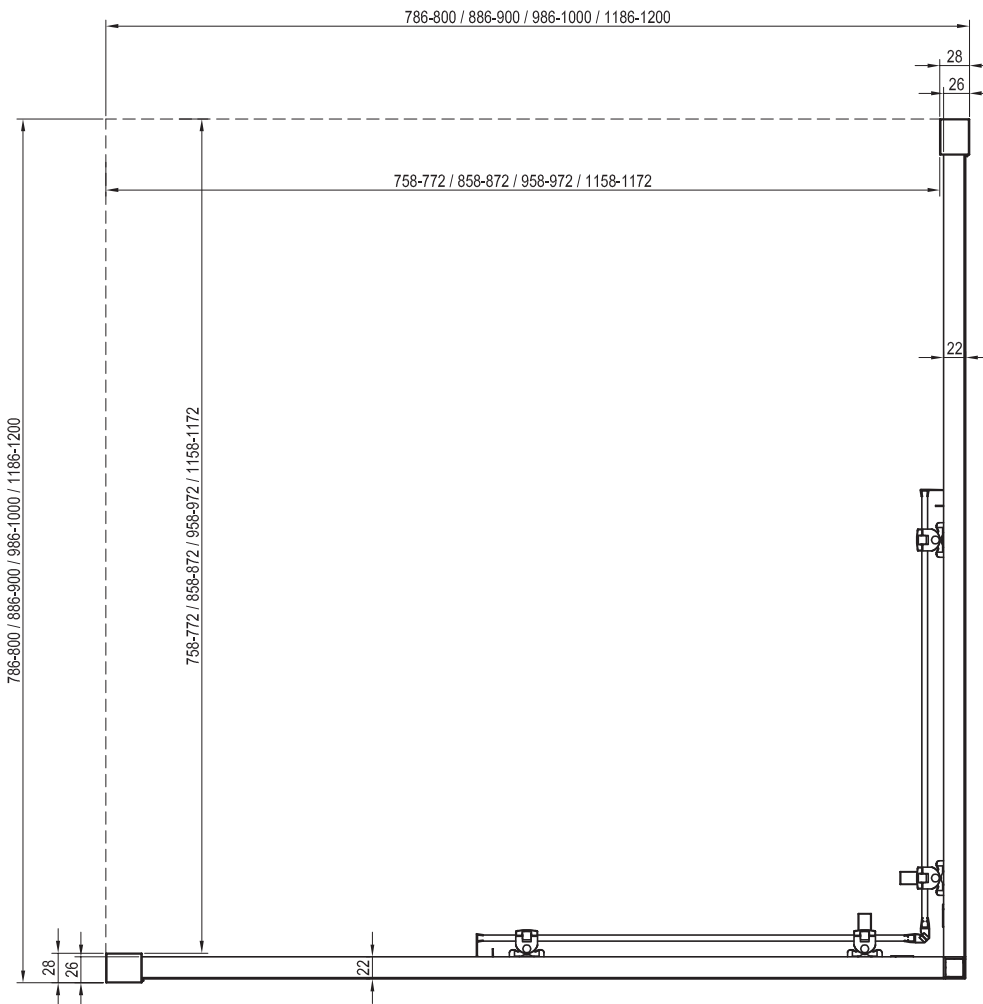

BLSRV2K + BLSRV2K Structural preparation

Type	Mounting onto a tray * Recommended shower tray size (mm)	Floor mounting ** Recommended size of inclined area (mm)
BLSRV2K - 80 + BLSRV2K - 80	800 x 800	765 x 765
BLSRV2K - 90 + BLSRV2K - 90	900 x 900	865 x 865
BLSRV2K - 100 + BLSRV2K - 100	1000 x 1000	965 x 965
BLSRV2K - 100 + BLSRV2K - 80	1000 x 800	965 x 765
BLSRV2K - 120 + BLSRV2K - 80	1200 x 800	1165 x 765
BLSRV2K - 120 + BLSRV2K - 90	1200 x 900	1165 x 865
Other combinations	-	In accordance with technical drawings

* The values listed in the table assume the tray is mounted in accordance with the RAVAK assembly manual

** The values in the table apply to the inside edge of the glass.