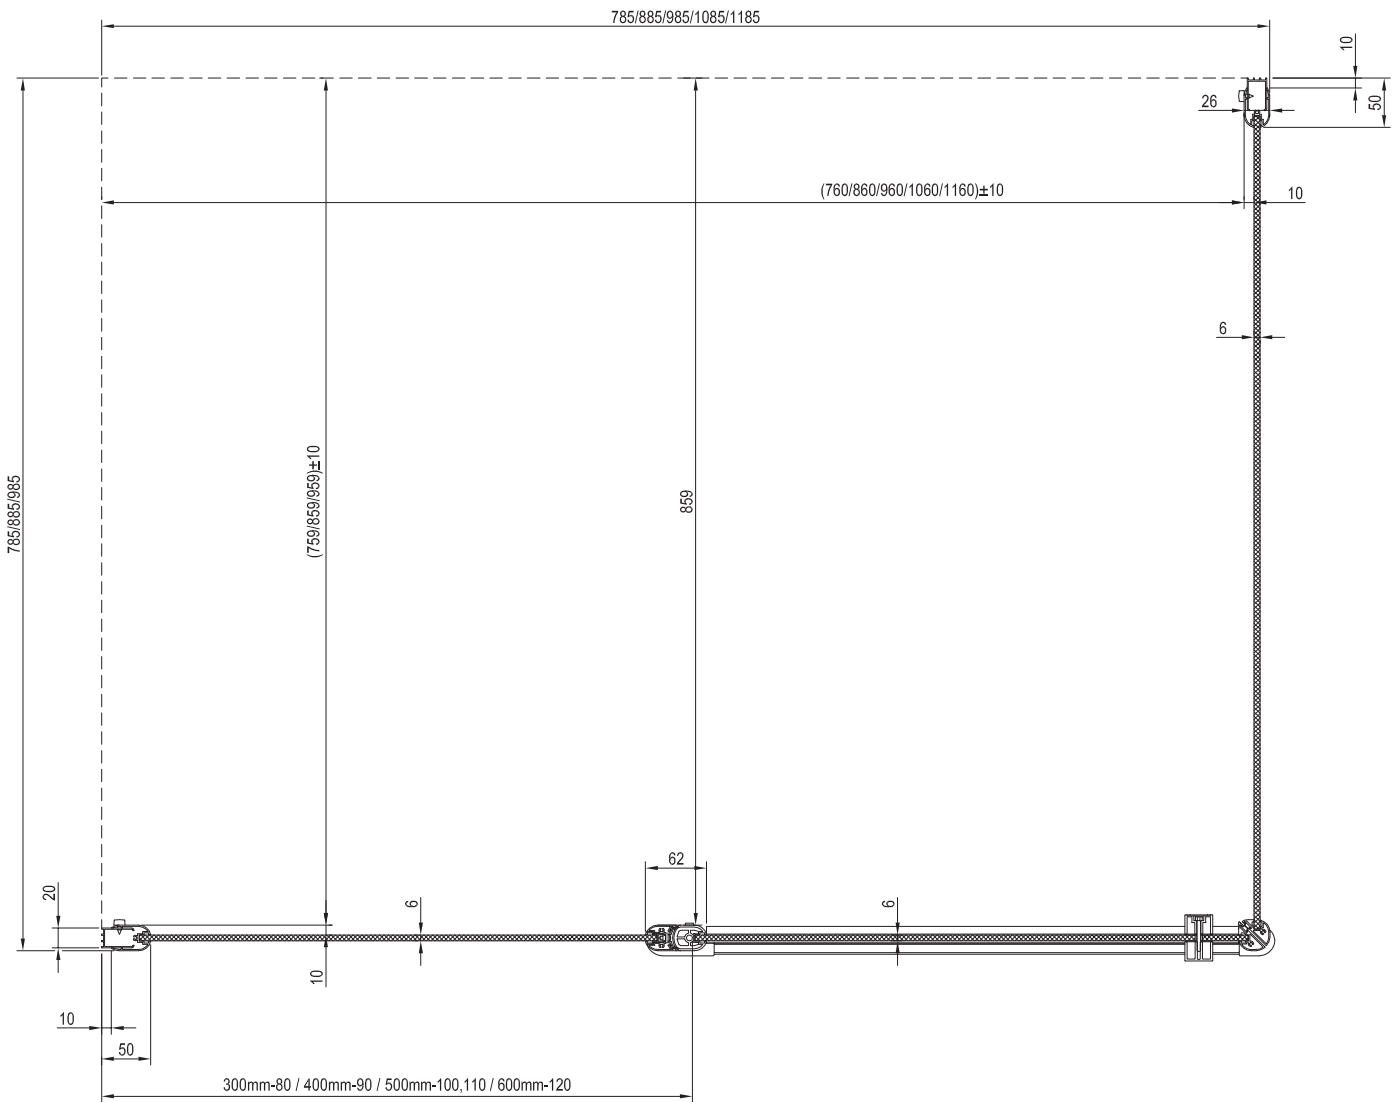

CRV2 + CPS Structural preparation

Type	Mounting onto a tray * Recommended shower tray size (mm)	Floor mounting ** Recommended size of inclined area (mm)
CRV2 - 80 + CPS - 80	800 x 800	760 x 760
CRV2 - 90 + CPS - 90	900 x 900	860 x 860
CRV2 - 100 + CPS - 100	1000 x 1000	960 x 960
CRV2 - 100 + CPS - 80	1000 x 800	960 x 760
CRV2 - 110 + CPS - 80	1100 x 800	1060 x 760
CRV2 - 120 + CPS - 80	1200 x 800	1160 x 760
CRV2 - 120 + CPS - 90	1200 x 900	1160 x 860
Other combinations	-	In accordance with technical drawings

* The values listed in the table assume the tray is mounted in accordance with the RAVAK assembly manual

** The values in the table apply to the inside edge of the glass.