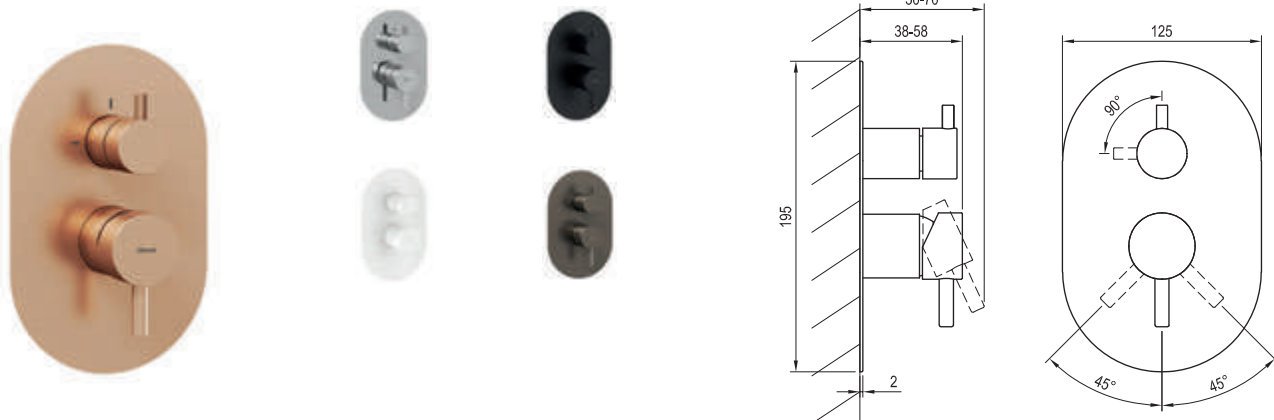

Order No.	Type	Design	Flow rate	Size of packaging (cm)	Gross weight (kg)
X070208	ES 065.00CR.O2.RB07E Concealed faucet, 2-way w/o body	Chrome	12/12	26x15x7,5	0.8
X070251	ES 065.10WV.O2.RB07E Concealed faucet, 2-way w/o body	White Velvet	12/12	26x15x7,5	0.8
X070288	ES 065.20BLM.O2.RB07E Concealed faucet, 2-way w/o body	Black Matt	12/12	26x15x7,5	0.8
X070325	ES 065.20GB.O2.RB07E Concealed faucet, 2-way w/o body	Graphite Brushed	12/12	26x15x7,5	0.8
X070362	ES 065.60RGB.O2.RB07E Concealed faucet, 2-way w/o body	Rose Gold Brushed	12/12	26x15x7,5	0.8
X070234	RB 07E.50 Basic body for concealed faucets, R-box Vertical O2	-		14,2x14x11,7	1.4