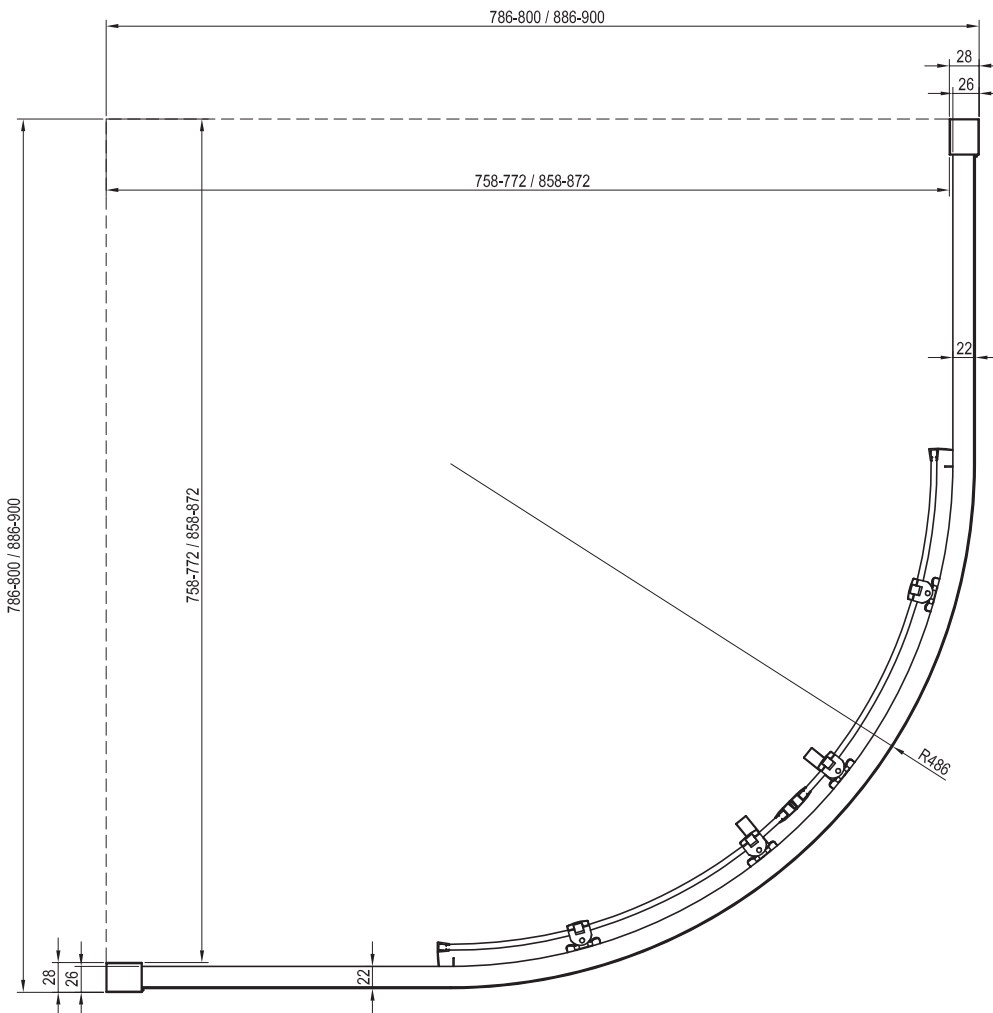

BLSCP4 Structural preparation

Type	Mounting onto a tray * Recommended shower tray size (mm)	Floor mounting ** Recommended size of inclined area (mm)
BLSCP4 - 80	800 x 800, R 500	In accordance with technical drawings
BLSCP4 - 90	900 x 900, R 500	In accordance with technical drawings

* The values listed in the table assume the tray is mounted in accordance with the RAVAK assembly manual

** The values in the table apply to the inside edge of the glass.