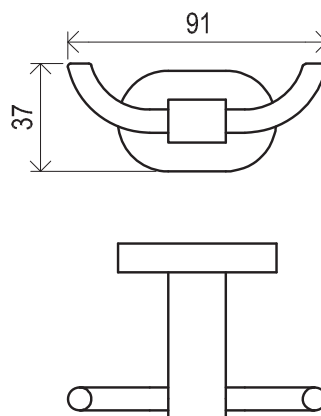

Order No.	Type	Design	Size of packaging (cm)	Gross weight (kg)
X07P186	CR 100.00CR Double hook	chrome	11x11x6	0.27