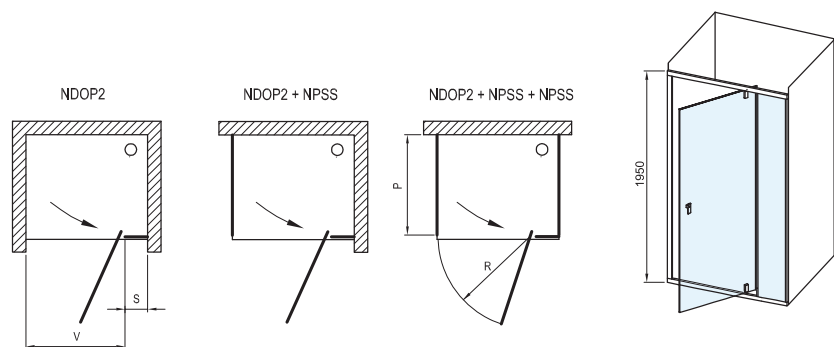

Extension profiles

Order No.	Type	Frame	Product dimensions (mm)	Size of packaging (cm)	Gross weight (kg)
E778802119500	NNPS	white	23x26x1950	2x3x196	0.6
E778802319500	NNPS	black	23x26x1950	2x3x196	0.6
E778802C19500	NNPS	bright alu	23x26x1950	2x3x196	0.6
E778802U19500	NNPS	satin	23x26x1950	2x3x196	0.6