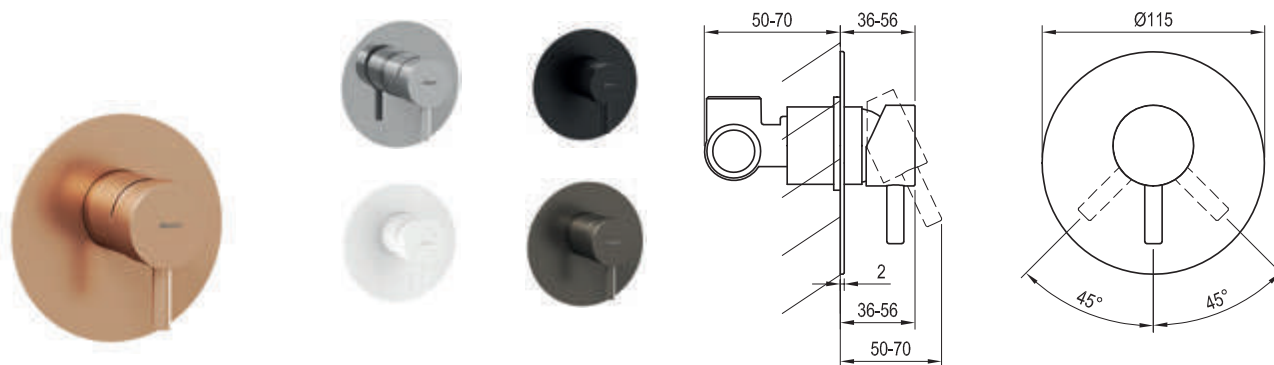

Order No.	Type	Design	Flow rate	Size of packaging (cm)	Gross weight (kg)
X070205	ES 062.00CR.O1 Concealed faucet, 1-way with body	Chrome	25	19,6x14,2x8,2	0.75
X070248	ES 062.10WV.O1 Concealed faucet, 1-way with body	White Velvet	25	19,6x14,2x8,2	0.75
X070285	ES 062.20BLM.O1 Concealed faucet, 1-way with body	Black Matt	25	19,6x14,2x8,2	0.75
X070322	ES 062.20GB.O1 Concealed faucet, 1-way with body	Graphite Brushed	25	19,6x14,2x8,2	0.75
X070359	ES 062.60RGB.O1 Concealed faucet, 1-way with body	Rose Gold Brushed	25	19,6x14,2x8,2	0.75

Flow rate values ES 061.XX.O2: outlet 1/outlet 2
Flow rate is given in l/min at a pressure of 0.3 MPa. Products are delivered within 14 days as standard.