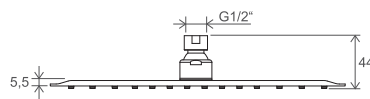

Order No.	Type	Design	Flow rate	Size of packaging (cm)	Gross weight (kg)
X07P336	984.00CR Head shower Chrome round, 300 mm	chrome	11	36x35x7	1.59
X07P667	984.02CR Head shower Chrome round, 400 mm	chrome	10	42,5x40,6x7,3	2.34

Flow rate is given in l/min at a pressure of 0.3 MPa. Products are delivered within 14 days as standard.