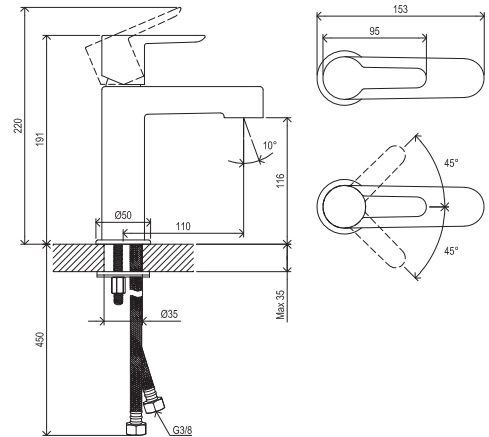

Order No.	Type	Design	Flow rate	Size of packaging (cm)	Gross weight (kg)
X070113	PU 014.00CR Washbasin faucet 191 mm, w/o pop-up waste	chrome	12	28x20x7,5	1.59
X070181	PU 014.20BL Washbasin faucet 191 mm, w/o pop-up waste	black	12	28x20x7,5	1.59