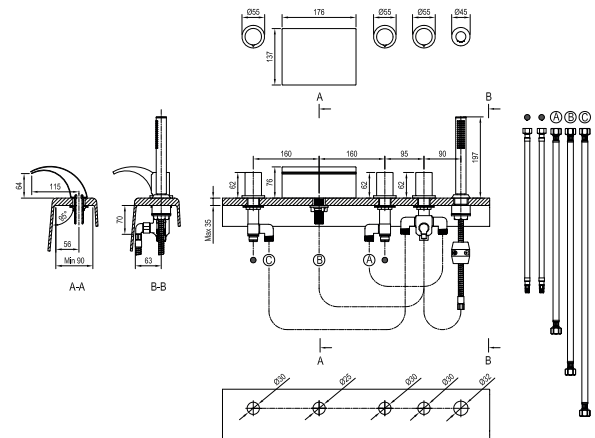

Order No.	Type	Design	Flow rate	Size of packaging (cm)	Gross weight (kg)
X070060	WF 025.00CR Bathtub edge faucet 5-hole, waterfall, with set	chrome	19/11	48,5x31x8,5	5.19

Flow rate values: bathtub/hand shower
Flow rate is given in l/min at a pressure of 0.3 MPa. Products are delivered within 14 days as standard.