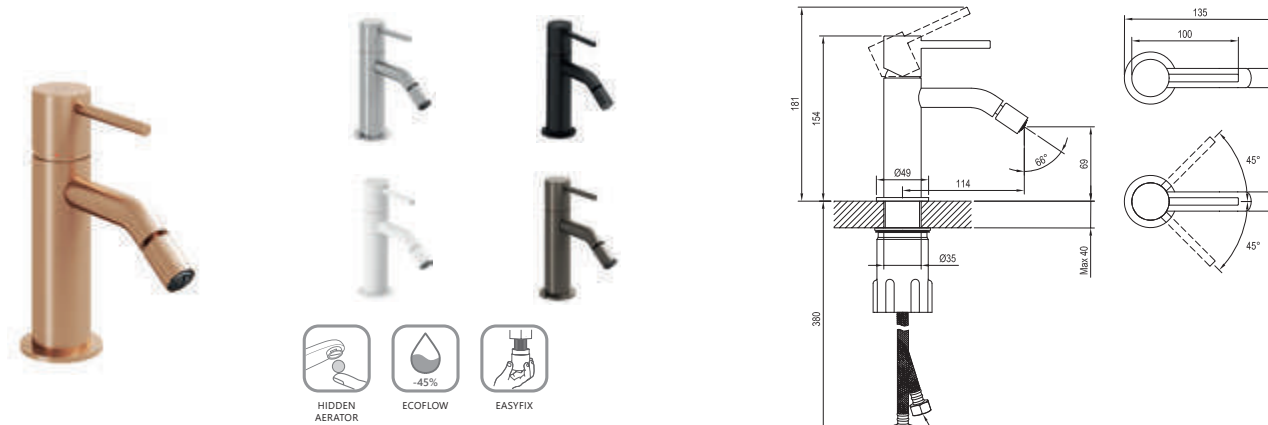

Order No.	Type	Design	Flow rate	Size of packaging (cm)	Gross weight (kg)
X070201	ES 056.00CR Bidet faucet 154 mm, w/o pop-up waste	Chrome	5	35,3x23x7,4	1.04
X070244	ES 056.10WV Bidet faucet 154 mm, w/o pop-up waste	White Velvet	5	35,3x23x7,4	1.04
X070281	ES 056.20BLM Bidet faucet 154 mm, w/o pop-up waste	Black Matt	5	35,3x23x7,4	1.04
X070318	ES 056.20GB Bidet faucet 154 mm, w/o pop-up waste	Graphite Brushed	5	35,3x23x7,4	1.04
X070355	ES 056.60RGB Bidet faucet 154 mm, w/o pop-up waste	Rose Gold Brushed	5	35,3x23x7,4	1.04