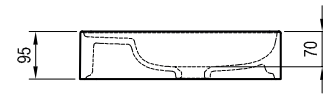

5

5-YEAR
WARRANTY

Veda Slim

Order No.	Type	Dimensions (mm)	Size of packaging (cm)	Gross weight (kg)
XJX01240000	Small washbasin VEDA Slim 400 ceramic, white	400x220x95	42x24x11	4.6
X01439	Washbasin waste plug fixed, chrome	Ø 68x104-119	7,5x7,5x14,5	0.31
X01695	Washbasin waste plug fixed ceramic, white	Ø 67x99	7,5x7,5x14,5	0.27
X01762	Washbasin waste plug fixed, black	Ø 68x104-119	7,5x7,5x14,5	0.36
X01436	Washbasin waste trap U tubular, chrome	Ø 45x160-190x360	4x12x34	0.35