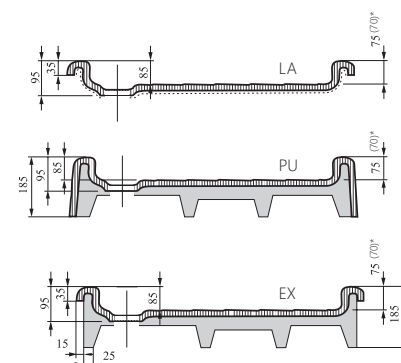

Products are delivered within 14 days as standard.