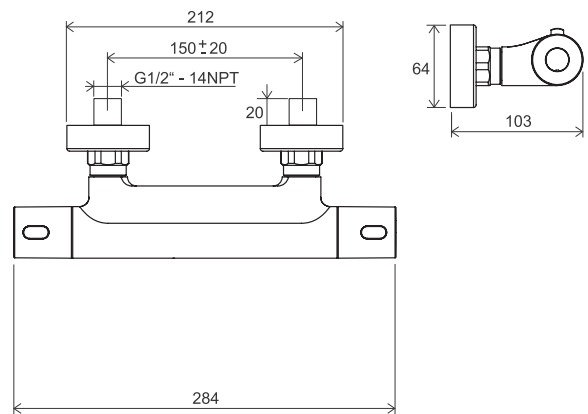

Order No.	Type	Design	Flow rate	Size of packaging (cm)	Gross weight (kg)
X070096	TE 033.00CR Thermostatic shower faucet, w/o set	chrome	24	34x18x6,5	2.04