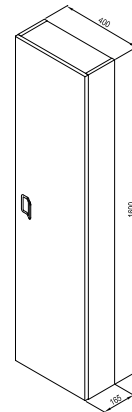

**5**5-YEAR  
WARRANTYANTI-  
MOISTURE  
FINISH

Design

White gloss

**Comfort**

Order No.	Type	Dimensions (mm)	Size of packaging (cm)	Gross weight (kg)
<b>X000001382</b>	SB Comfort 400, white/white	400x165x1600	164,5x21,5x44,5	25
<b>X000001385</b>	Handle Comfort, chrome	82x30x69	10x2,5x9	0,19