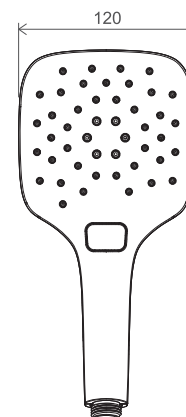

Order No.	Type	Design	Flow rate	Size of packaging (cm)	Gross weight (kg)
X07S010	907.00CR Bathtub set - hand shower, hose, holder small	chrome	6/9/11	29x19x11,5	0.86