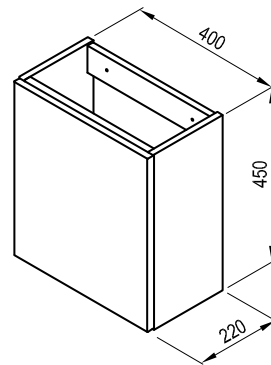

Extras → 582

Bathtubs → 270

Shower enclosures → 16

**5**5-YEAR  
WARRANTYANTI-  
MOISTURE  
FINISH

Design

White gloss

**Veda**

Order No.	Type	Dimensions (mm)	Size of packaging (cm)	Gross weight (kg)
<b>X000001386</b>	SD Veda 400, white	400x220x450	43x24x53	11.7
<b>XJX01240000</b>	Small washbasin VEDA Slim 400 ceramic, white	400x220x95	42x24x11	4.6