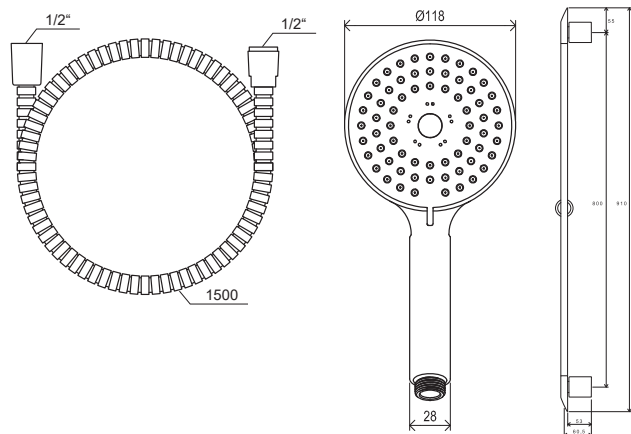

EASYCLEAN

EASYTWIST

Order No.	Type	Design	Flow rate	Size of packaging (cm)	Gross weight (kg)
X07S002	921.00CR Shower set - hand shower, bar 70 cm, hose	chrome	6/9/10	93x19x11,5	1.7