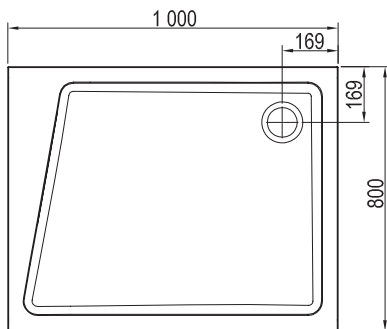

Products are delivered within 14 days as standard. Shower trays Galaxy Pro 10° are supplied without base legs and without panel as standard. Base Galaxy Pro contains 5 legs and is the same for all types of Galaxy Pro 10° trays.