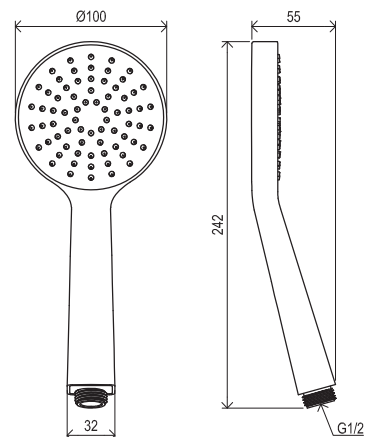

Order No.	Type	Design	Flow rate	Size of packaging (cm)	Gross weight (kg)
X07P343	960.00CR Hand shower Flat S, 1 function, 100 mm	chrome	30	26x11x5	0.23