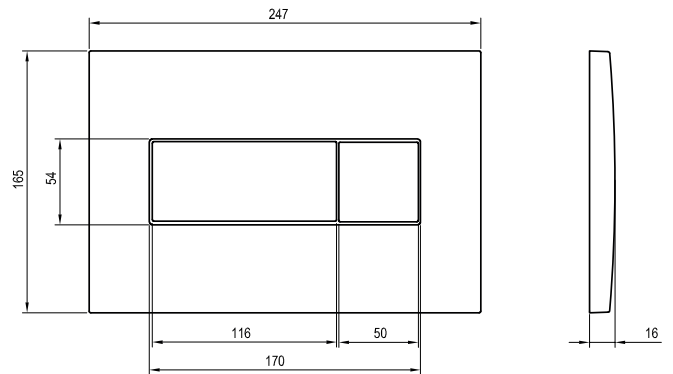

Order No.	Type	Dimensions (mm)	Size of packaging (cm)	Gross weight (kg)
X01457	WC flush plate Uni, white	247x165x16	25x17x4	0.4
X01456	WC flush plate Uni, satin	247x165x16	25x17x4	0.4