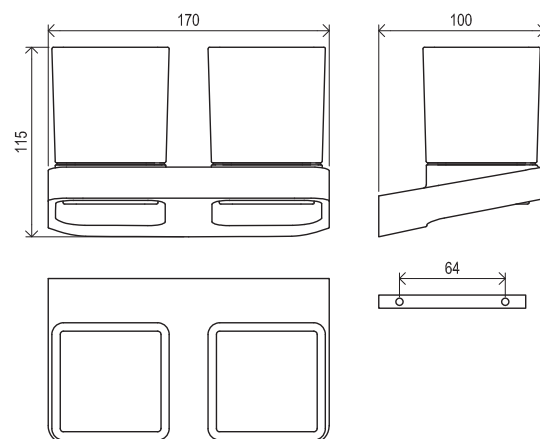

Order No.	Type	Design	Size of packaging (cm)	Gross weight (kg)
X07P322	TD 220.00CR Double cup holder	chrome	23x13x11	1.77
X07P558	TD 220.20BL Double cup holder	black	23x13x11	1.77

Products are delivered within 14 days as standard.