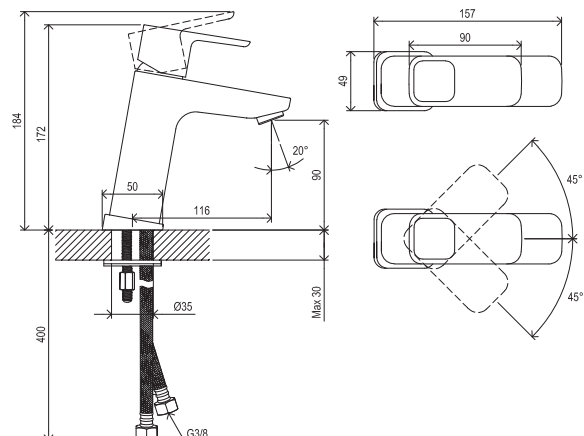

Order No.	Type	Design	Flow rate	Size of packaging (cm)	Gross weight (kg)
X070062	TD 014.00CR Washbasin faucet 172 mm, w/o pop-up waste	chrome	5	28x18x7,5	1.69