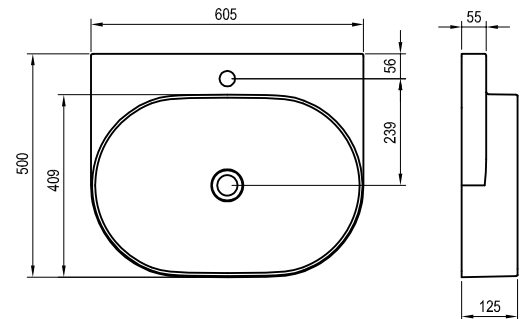

RAVAK Ceramic washbasins – thin-walled

Order No.	Type	Dimensions (mm)	Size of packaging (cm)	Gross weight (kg)
XJX01260002	Washbasin Yard 600 ceramic, white	605x500x125	64x53x15	12.9
XJX01060000	Washbasin Yard 600 ceramic, without hole, white	605x500x125	64x53x15	12.9
X01439	Washbasin waste plug fixed, chrome	Ø 68x104-119	7,5x7,5x14,5	0.31
X01695	Washbasin waste plug fixed ceramic, white	Ø 67x99	7,5x7,5x14,5	0.27
X01762	Washbasin waste plug fixed, black	Ø 68x104-119	7,5x7,5x14,5	0.36
X01371	Washbasin waste trap, chrome	Ø 50x140-240x360	15x7x36	0.77
X01747	Washbasin waste trap, black	Ø 50x140-240x360	15x7x36	0.88
X01612	Washbasin waste trap furniture	Ø 70x170-240x210-510	20x9x40	0.29