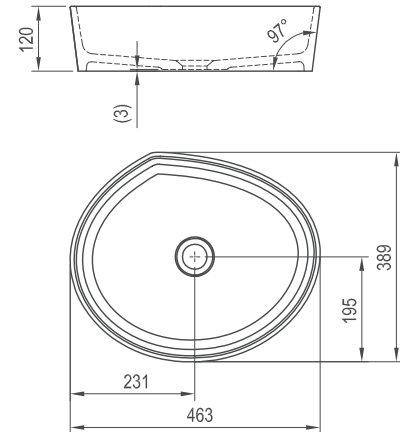

Products are delivered within 14 days as standard.

5

5-YEAR  
WARRANTY

Moon

Order No.	Type	Dimensions (mm)	Size of packaging (cm)	Gross weight (kg)
<b>XJN01300004</b>	Washbasin MOON 3 without overflow	463x389x120	48x14x42	8
<b>X01439</b>	Washbasin waste plug fixed, chrome	Ø 68x104-119	7,5x7,5x14,5	0.31
<b>X01695</b>	Washbasin waste plug fixed ceramic, white	Ø 67x99	7,5x7,5x14,5	0.27
<b>X01762</b>	Washbasin waste plug fixed, black	Ø 68x104-119	7,5x7,5x14,5	0.36
<b>X01371</b>	Washbasin waste trap, chrome	Ø 50x140-240x360	15x7x36	0.77
<b>X01747</b>	Washbasin waste trap, black	Ø 50x140-240x360	15x7x36	0.88
<b>X01612</b>	Washbasin waste trap furniture	Ø 70x170-240x210-510	20x9x40	0.29