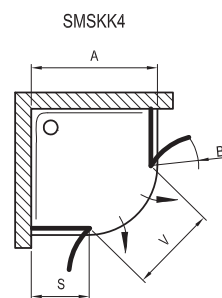

5-YEAR WARRANTY

LIFTING MECHANISM

GLASS PROTECTION ANTICALC

GLASS THICKNESS

SmartLine SMSKK4

Design

BRIGHT ALU

Standard panelling

TRANSPARENT

Height
1900 mm

Order No.	Type	Frame	Panelling	Dimensions (mm)				Size of packaging (cm)	Gross weight (kg)
				„A“	„B“	„S“	„V“		
3S244A00Y1	SMSKK4 - 80	bright alu/ chrome	transparent	785-800	441	228	761	47x20x201	51.3
3S277A00Y1	SMSKK4 - 90	bright alu/ chrome	transparent	885-900	441	328	761	47x20x201	56.8

Products are delivered within 14 days as standard.