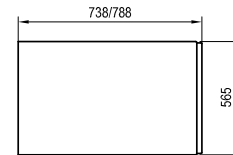

2031
2401
VOLUME

24 kg
29 kg
WEIGHT

10
10-YEAR
WARRANTY

Formy 01 and Formy 01 Slim

Bathtub colour

Panel colour

Order No.	BATHTUB	Dimensions (mm)	Size of packaging (cm)	Gross weight (kg)
C691000000	Bathtub FORMY 01 170x75	175x77x50	175x77x50	23.66
C881000000	Bathtub FORMY 01 180x80	185x82x50	185x82x50	28.82
C691300000	Bathtub FORMY 01 Slim 170x75	175x77x50	175x77x50	21.56
C881300000	Bathtub FORMY 01 Slim 180x80	185x82x50	185x82x50	26.42

Order No.	PANELS AND SUPPORTS	Dimensions (mm)	Size of packaging (cm)	Gross weight (kg)
CY00030000	Support for bathtub 75 U	66x11x5	66x11x5	3.28
CY00040000	Support for bathtub 80 U	71x11x5	71x11x5	3.37
CZ001V0A00	Frontal panel U 170	171x3x59	171x3x59	4.73
CZ001Y0A00	Frontal panel U 180	180x3x59	180x3x59	5.16
CZ00130A00	Side panel U 75	75x3x59	75x3x59	2
CZ00140A00	Side panel U 80	80x3x59	80x3x59	2.1
B23600000N	Frontal panelkit U	51x11x5	51x11x5	1.24
X000001059	Frontal panel 180, white	186x63x5	186x63x5	17
X000001062	Side panel 80 L, white	86x63x5	86x63x5	8
X000001065	Side panel 80 R, white	86x63x5	86x63x5	8

Order No.	RECOMMENDED PRODUCTS	Dimensions (mm)	Size of packaging (cm)	Gross weight (kg)
X01505	Bathtub overflow filler 800 C-C S/R, chrome	---	38x9,5x21	0.86
X01506	Bathtub waste set 800 B S/R, chrome	---	38x8,5x14,5	0.82
7U840A00Z1	BVS1	800	69x4x152	26.09
D01000A070	B SET	---	9x12x28	1.55

75 / 80 cm
170 / 180 cm

Warranty: 10 years – The warranty is contingent on the buyer using original RAVAK supports (legs) intended for the given type of bathtub in accordance with the assembly manual! Products are delivered within 14 days as standard.