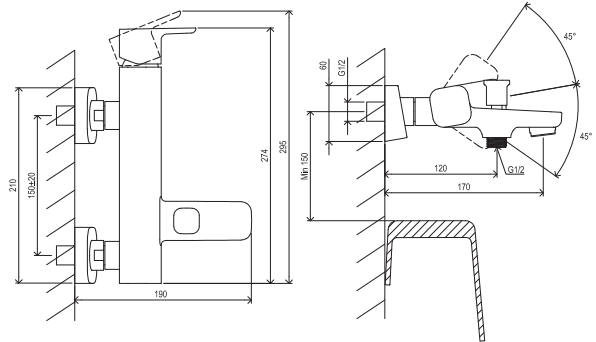

Order No.	Type	Design	Flow rate	Size of packaging (cm)	Gross weight (kg)
X070131	TD F 022.00CR Wall-mounted bathtub faucet, w/o set	chrome	19/21	30,5x19x9,5	2.93
X070152	TD F 022.20BL Wall-mounted bathtub faucet, w/o set	black	19/21	30,5x19x9,5	2.93