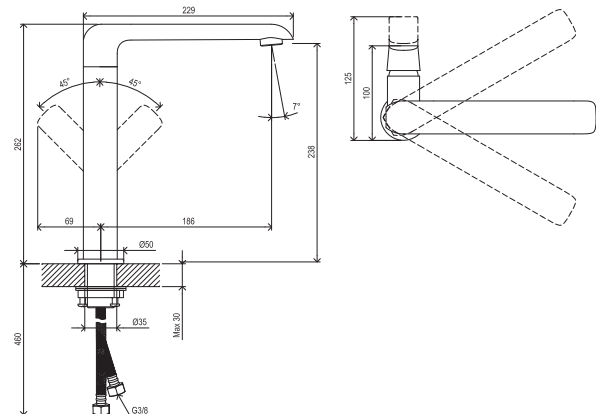

Order No.	Type	Design	Flow rate	Size of packaging (cm)	Gross weight (kg)
X070125	FL 016.00CR Washbasin/sink faucet 262 mm	chrome	13	36x28,5x6,5	2.44
X070174	FL 016.20BL Washbasin/sink faucet 262 mm	black	13	36x28,5x6,5	2.44

Flow rate is given in l/min at a pressure of 0.3 MPa. Products are delivered within 14 days as standard.