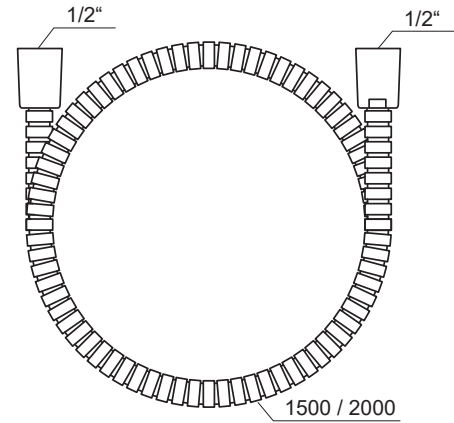

## Showers and accessories

EASYTWIST

Order No.	Type	Design	Size of packaging (cm)	Gross weight (kg)
<b>X07P340</b>	915.00CR Shower hose 150 cm, metal	chrome	19x5,5x19	0.35
<b>X07P341</b>	915.02CR Shower hose 200 cm, metal	chrome	19x5,5x19	0.42