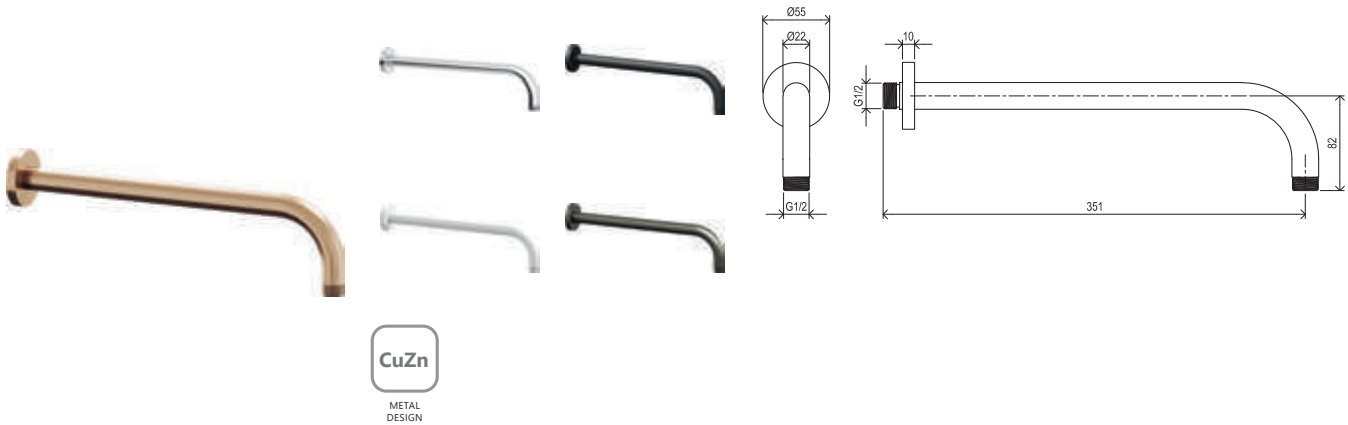

RAVAK
CLEANER
CHROME

2-YEAR
WARRANTY

Showers and accessories

Order No.	Type	Design	Flow rate	Size of packaging (cm)	Gross weight (kg)
X07P112	702.00CR Side outlet arm, brass	chrome		37x10x4,5	0.48
X07P688	702.11WV Side outlet arm, brass	White Velvet		37x10x4,5	0.48
X07P571	702.20BL Side outlet arm, brass	black		37x10x4,5	0.48
X07P676	702.21BLM Side outlet arm, brass	Black Matt		37x10x4,5	0.48
X07P700	702.21GB Side outlet arm, brass	Graphite Brushed		37x10x4,5	0.48
X07P712	702.61RGB Side outlet arm, brass	Rose Gold Brushed		37x10x4,5	0.48