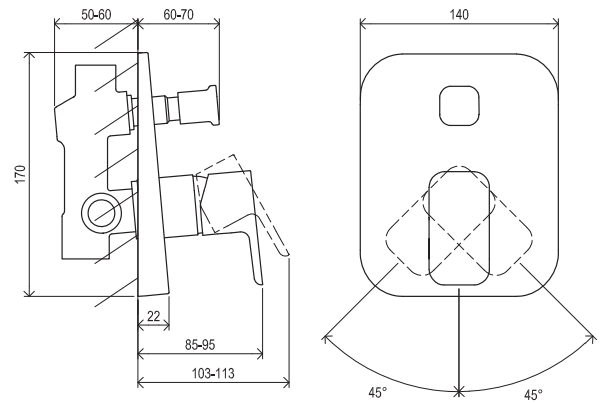

Order No.	Type	Design	Flow rate	Size of packaging (cm)	Gross weight (kg)
X070134	TD F 061.00CR.O2 Concealed faucet, automat, 2-way with body	chrome	22/21	21,5x18,5x10	1.73
X070156	TD F 061.20BL.O2 Concealed faucet, automat, 2-way with body	black	22/21	21,5x18,5x10	1.73