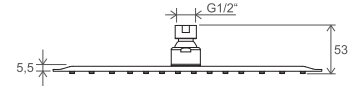

# Showers and accessories

EASYSKIN

Order No.	Type	Design	Flow rate	Size of packaging (cm)	Gross weight (kg)
<b>X07P016</b>	982.00CR Head shower Chrome square, 300 mm	chrome	11	36x35x7	2
<b>X07P334</b>	982.01CR Head shower Chrome square, 200 mm	chrome	11	26x25x7	0.94
<b>X07P666</b>	982.02CR Head shower Chrome square, 400 mm	chrome	10	42,5x40,6x7,3	2.9