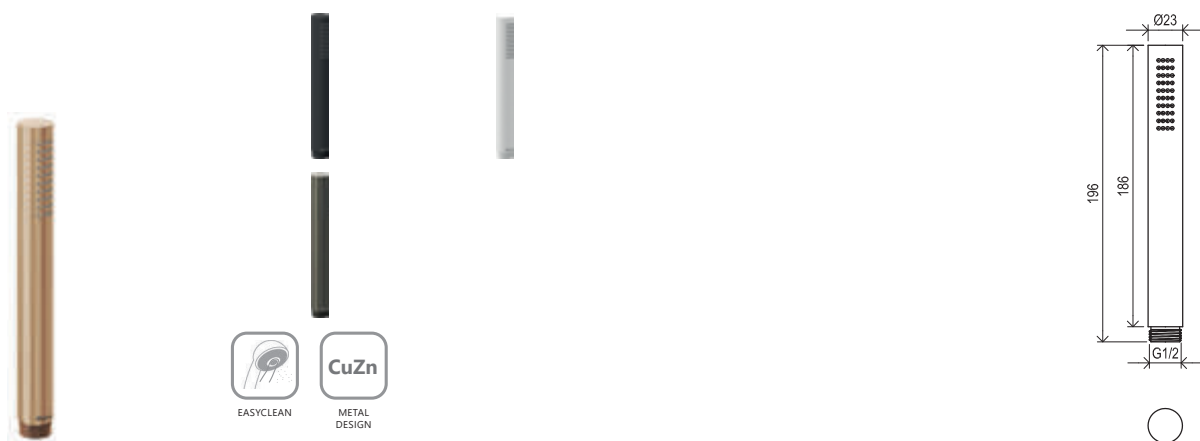

Order No.	Type	Design	Flow rate	Size of packaging (cm)	Gross weight (kg)
X07P682	951.10WV Hand shower round, brass	White Velvet	12	24x4x5,5	0.15
X07P670	951.20BLM Hand shower round, brass	Black Matt	12	24x4x5,5	0.15
X07P694	951.20GB Hand shower round, brass	Graphite Brushed	12	24x4x5,5	0.15
X07P706	951.60RGB Hand shower round, brass	Rose Gold Brushed	12	24x4x5,5	0.15