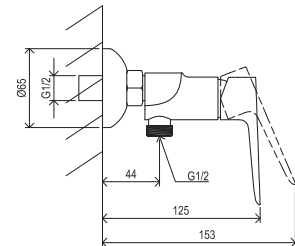

Order No.	Type	Design	Flow rate	Size of packaging (cm)	Gross weight (kg)
X070084	CL 032.00CR Wall-mounted shower faucet, w/o set	chrome	17	22,5x16,5x16	1.38

Flow rate values: CL 022 bathtub/hand shower
Flow rate is given in l/min at a pressure of 0.3 MPa. Products are delivered within 14 days as standard.