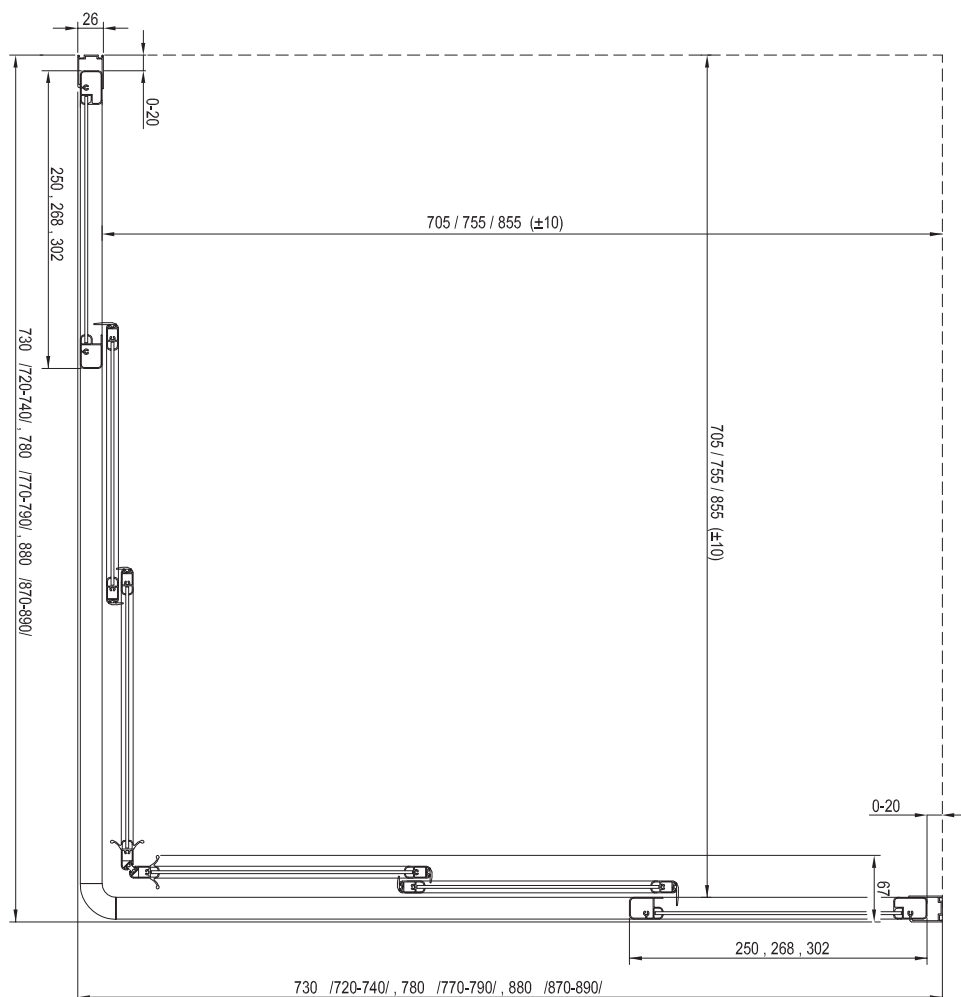

ASRV3 + ASRV3 Structural preparation

Type	Mounting onto a tray * Recommended shower tray size (mm)	Floor mounting ** Recommended size of inclined area (mm)
ASRV3 - 75 + ASRV3 90	750 x 900	705 x 855
ASRV3 - 80 + ASRV3 80	800 x 800	755 x 755
ASRV3 - 90 + ASRV3 90	900 x 900	855 x 855
Other combinations	-	In accordance with technical drawings

* The values listed in the table assume the tray is mounted in accordance with the RAVAK assembly manual

** The values in the table apply to the inside edge of the glass.