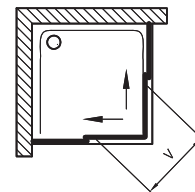

5-YEAR WARRANTY

GLASS THICKNESS

TILTING GLASS

GLASS PROTECTION ANTICALC

Blix Slim BLSRV2K + BLSRV2K

Design

BRIGHT ALU

BLACK

Standard panelling

TRANSPARENT

Height
1950 mm

Order No.	Type	Frame	Panelling	Product dimensions (mm)	„V“ entrance (mm)	Size of packaging (cm)	Gross weight (kg)
X1XM40300Z1	BLSRV2K - 80	black	transparent	786-800	410	51x9x197	29
X1XM40C00Z1	BLSRV2K - 80	bright alu	transparent	786-800	410	51x9x197	29
X1XM70300Z1	BLSRV2K - 90	black	transparent	886-900	480	51x9x197	32
X1XM70C00Z1	BLSRV2K - 90	bright alu	transparent	886-900	480	51x9x197	32
X1XMA0300Z1	BLSRV2K - 100	black	transparent	986-1000	550	55x9x197	35
X1XMA0C00Z1	BLSRV2K - 100	bright alu	transparent	986-1000	550	55x9x197	35
X1XMG0300Z1	BLSRV2K - 120	black	transparent	1186-1200	550	55x9x197	41
X1XMG0C00Z1	BLSRV2K - 120	bright alu	transparent	1186-1200	550	55x9x197	41

Products are delivered within 14 days as standard.