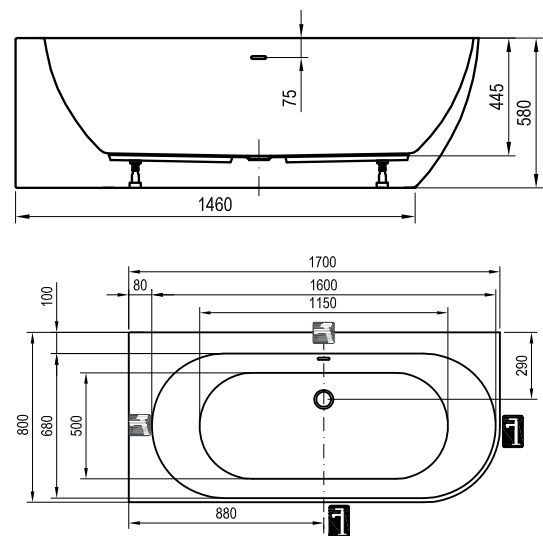

295 l

VOLUME

60 kg

WEIGHT

10

10-YEAR
WARRANTY

Freedom Corner

Bathtub colour

WHITE

Order No.	BATHTUB	Dimensions (mm)	Size of packaging (cm)	Gross weight (kg)
XC00100041	Bathtub FREEDOM Corner L 170x80, freestanding, snowwhite	1700x800x580	178x82x61	60
XC00100043	Bathtub FREEDOM Corner L 170x80, freestanding, snowwhite, black overflow	1700x800x580	178x82x61	60
XC00100040	Bathtub FREEDOM Corner R 170x80, freestanding, snowwhite	1700x800x580	178x82x61	60
XC00100042	Bathtub FREEDOM Corner R 170x80, freestanding, snowwhite, black overflow	1700x800x580	178x82x61	60

Order No.	RECOMMENDED PRODUCTS	Dimensions (mm)	Size of packaging (cm)	Gross weight (kg)
X070170	CR 026.00CR Bathtub edge faucet 4-hole, with set	---	45x28x12	4.25
X070186	PU 026.20BL Bathtub edge faucet 3-hole, with set	---	48,5x31x7,5	2.19
X070059	FM 080.00CR Floor-mounted bathtub faucet, with set	---	95,5x48,5x14	9.51
X070101	CR 080.00CR Floor-mounted bathtub faucet, with set	---	103x42x23	10

Warranty: 10 years – The warranty is contingent on the buyer using original RAVAK supports (legs) intended for the given type of bathtub in accordance with the assembly manual! Products are delivered within 14 days as standard.