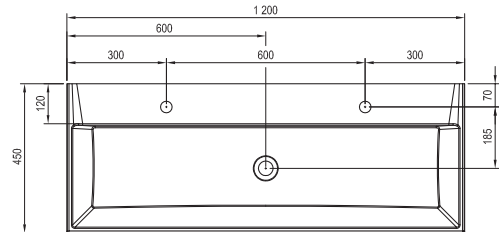

Faucets → 472

Extras → 582

Furniture → 408

Detergents → 601

5

5-YEAR  
WARRANTY

Natural

Order No.	Type	Dimensions (mm)	Size of packaging (cm)	Gross weight (kg)
<b>XJO01212000</b>	Washbasin Natural Duo 1200 without overflow with holes	1200x450x140	122x16x47	34.4
<b>X01439</b>	Washbasin waste plug fixed, chrome	Ø 68x104-119	7,5x7,5x14,5	0.31
<b>X01695</b>	Washbasin waste plug fixed ceramic, white	Ø 67x99	7,5x7,5x14,5	0.27
<b>X01762</b>	Washbasin waste plug fixed, black	Ø 68x104-119	7,5x7,5x14,5	0.36
<b>X01371</b>	Washbasin waste trap, chrome	Ø 50x140-240x360	15x7x36	0.77
<b>X01747</b>	Washbasin waste trap, black	Ø 50x140-240x360	15x7x36	0.88
<b>X01612</b>	Washbasin waste trap furniture	Ø 70x170-240x210-510	20x9x40	0.29