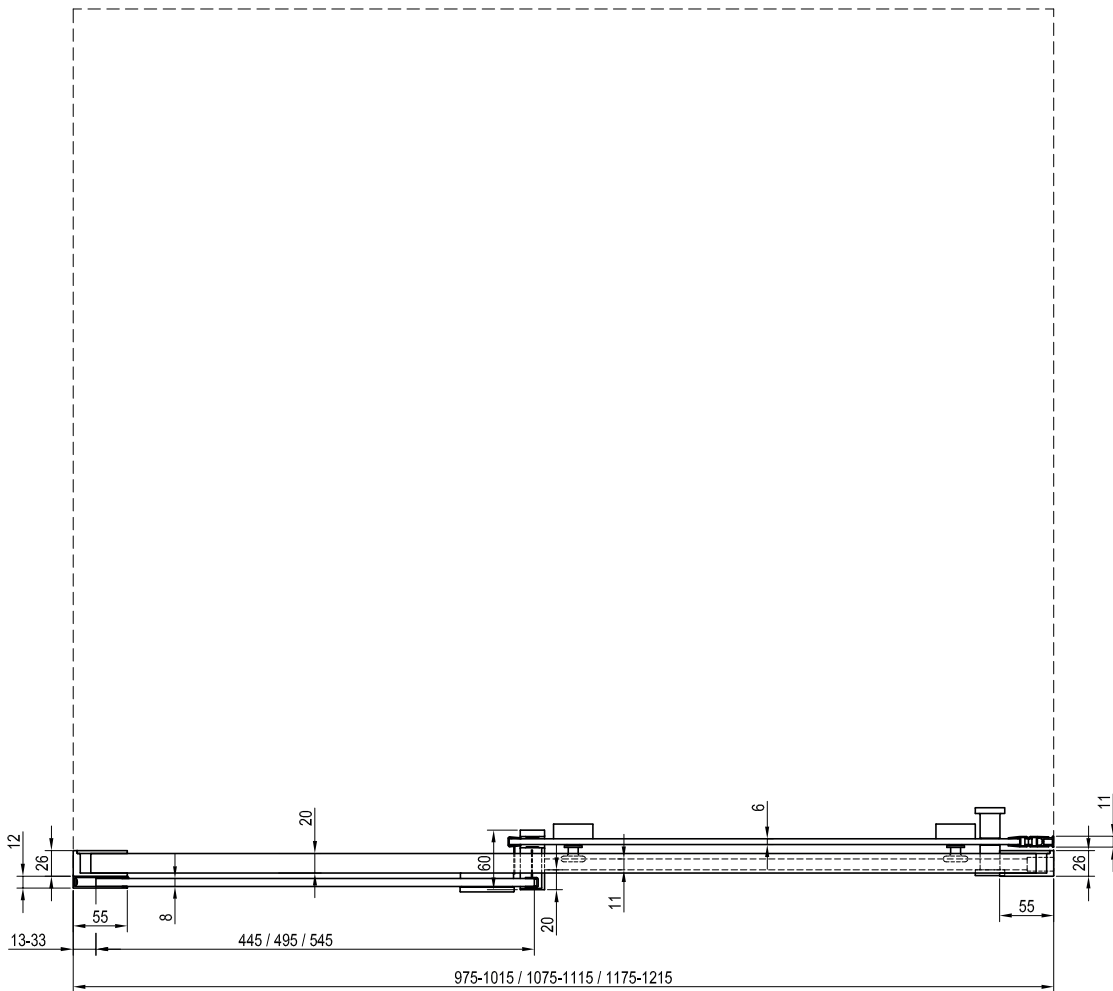

MSD2 Structural preparation