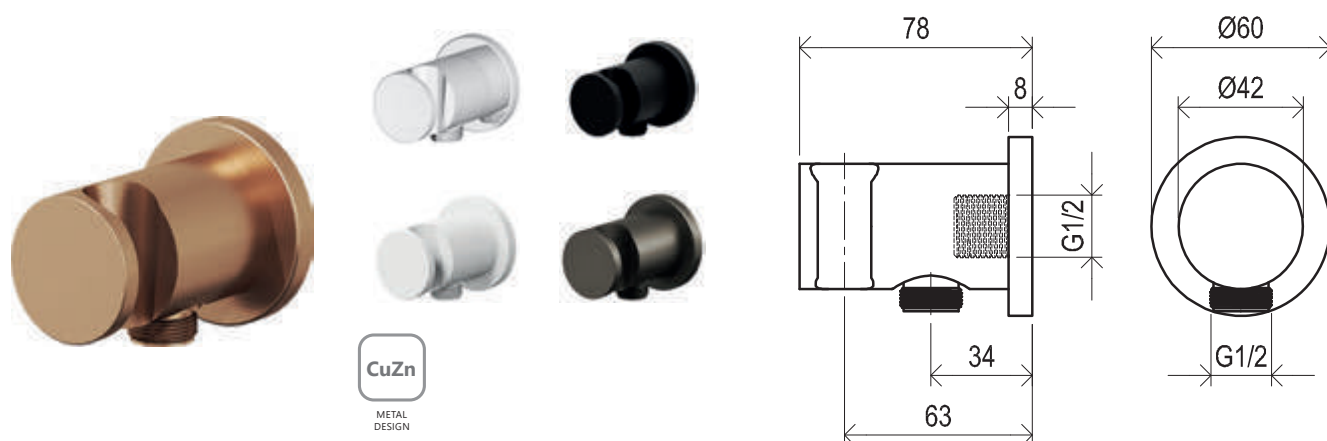

Order No.	Type	Design	Size of packaging (cm)	Gross weight (kg)
X07P206	706.00CR Shower holder with water outlet, brass	chrome	8x7x5,5	0.69
X07P684	706.10WV Shower holder with water outlet, brass	White Velvet	8x7x5,5	0.54
X07P572	706.20BL Shower holder with water outlet, brass	black	8x7x5,5	0.56
X07P672	706.21BLM Shower holder with water outlet, brass	Black Matt	8x7x5,5	0.54
X07P696	706.20GB Shower holder with water outlet, brass	Graphite Brushed	8x7x5,5	0.54
X07P708	706.60RGB Shower holder with water outlet, brass	Rose Gold Brushed	8x7x5,5	0.54