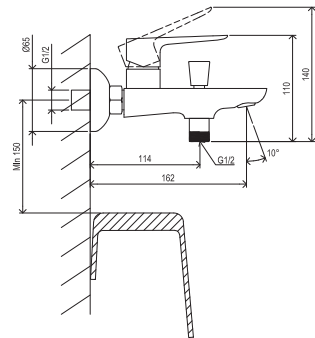

Order No.	Type	Design	Flow rate	Size of packaging (cm)	Gross weight (kg)
X070083	CL 022.00CR Wall-mounted bathtub faucet, w/o set	chrome	15/16	22,5x16,5x18,5	1.77