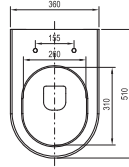

Uni Chrome toilet

Order No.	Type	Dimensions (mm)	Size of packaging (cm)	Gross weight (kg)
X01535	WC Uni Chrome RimOff, white	360x510x350	40x40x53	26
X01794	WC Uni Chrome RimOff, black	360x510x350	40x40x53	26