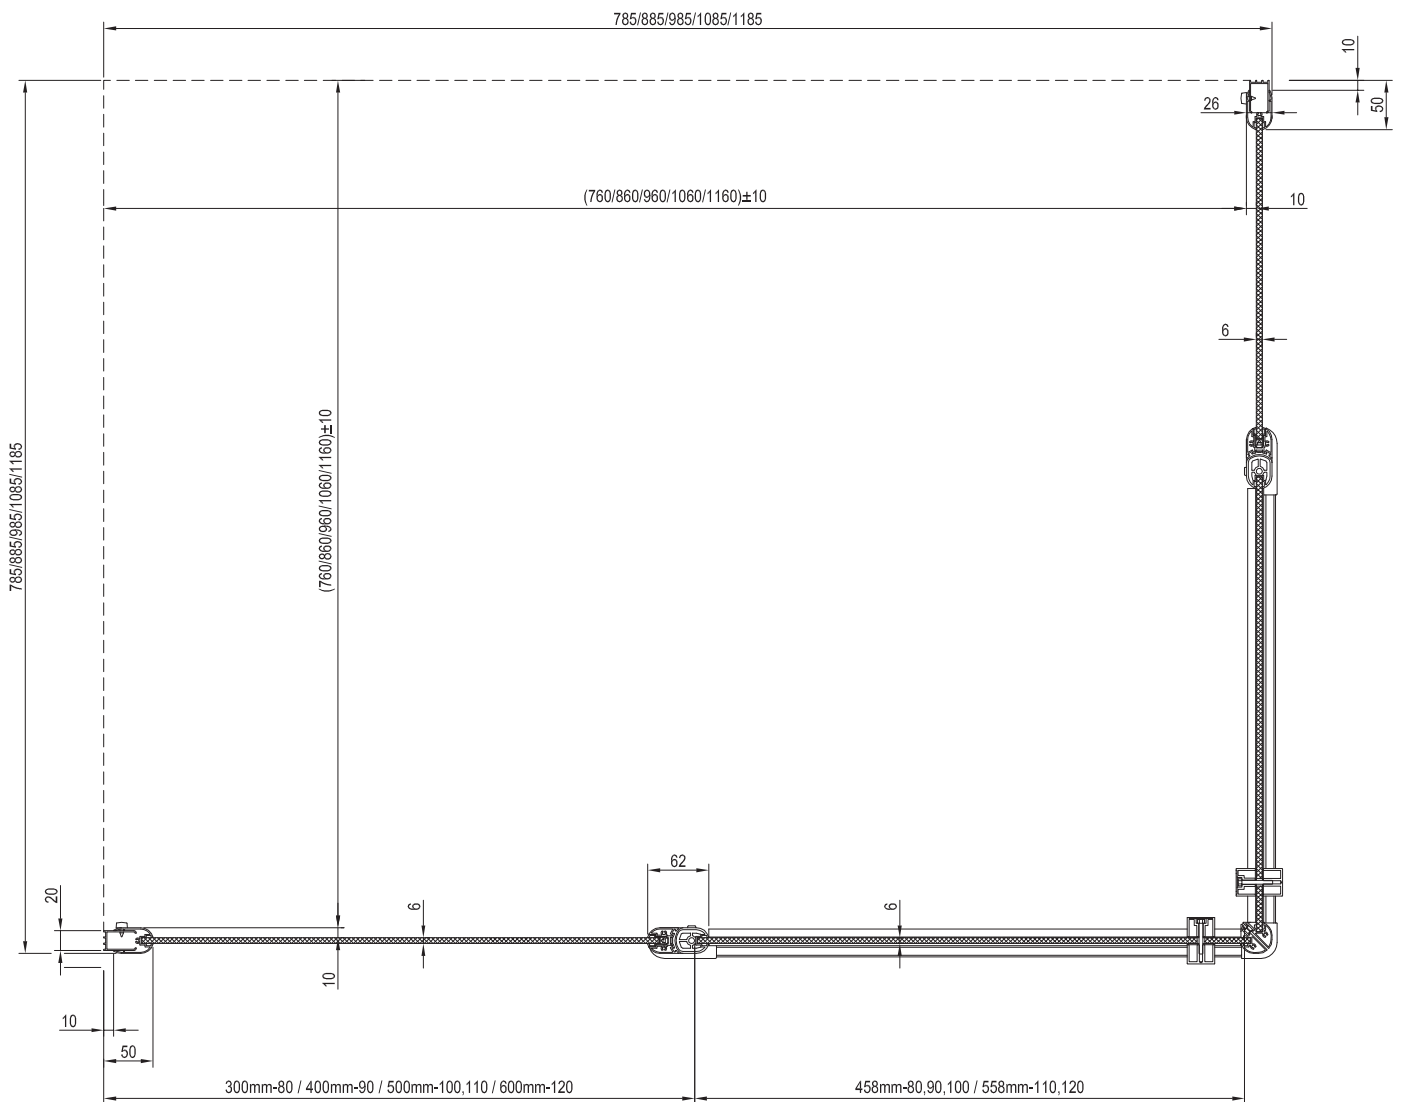

CRV2 + CRV2 Structural preparation

Type	Mounting onto a tray * Recommended shower tray size (mm)	Floor mounting ** Recommended size of inclined area (mm)
CRV2 - 80 + CRV2 - 80	800 x 800	760 x 760
CRV2 - 90 + CRV2 - 90	900 x 900	860 x 860
CRV2 - 100 + CRV2 - 100	1000 x 1000	960 x 960
CRV2 - 100 + CRV2 - 80	1000 x 800	960 x 760
CRV2 - 110 + CRV2 - 80	1100 x 800	1060 x 760
CRV2 - 120 + CRV2 - 80	1200 x 800	1160 x 760
CRV2 - 120 + CRV2 - 90	1200 x 900	1160 x 860

* The values listed in the table assume the tray is mounted in accordance with the RAVAK assembly manual

** The values in the table apply to the inside edge of the glass.