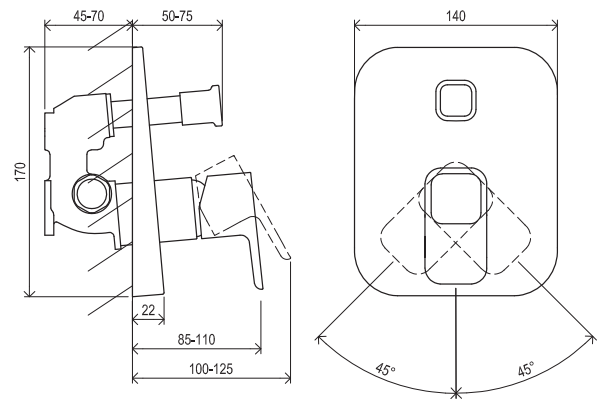

Order No.	Type	Design	Flow rate	Size of packaging (cm)	Gross weight (kg)
X070070	TD 065.00CR.O2.RB070 Concealed faucet, automat, 2-way w/o body	chrome	21/21	21,5x18,5x10	1.86
X070052	RB 070.50 R-box for 065.00, 066.00	-		16x12x12	1.19

Flow rate values: TD 061 top/bottom outlet Flow rate values: TD 065 top/bottom outlet
Flow rate is given in l/min at a pressure of 0.3 MPa. Products are delivered within 14 days as standard.