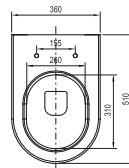

Order No.	Type	Dimensions (mm)	Size of packaging (cm)	Gross weight (kg)
X01516	WC Uni Chrome Rim, white	360x510x350	40x40x53	25