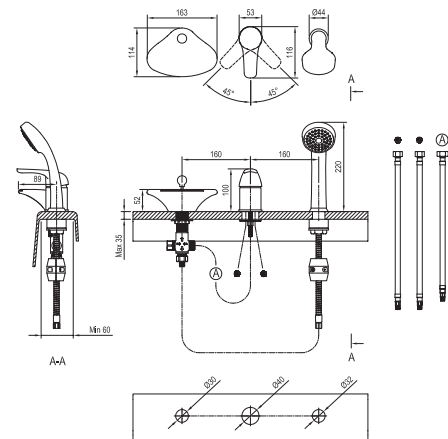

Order No.	Type	Design	Flow rate	Size of packaging (cm)	Gross weight (kg)
X07P003	RS 025.00CR Bathtub edge faucet 3-hole, waterfall, with set	chrome	19/12	48x31x7,5	3.7