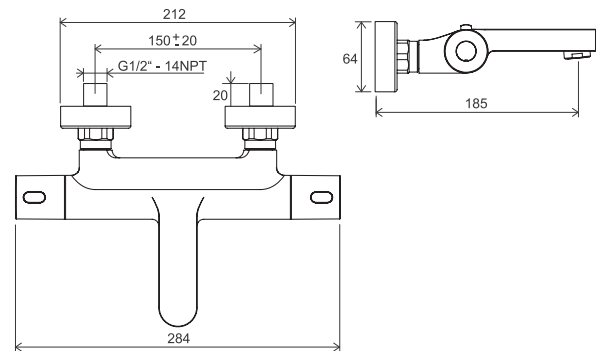

# Thermo and dual systems

EASYSKIN

Order No.	Type	Design	Flow rate	Size of packaging (cm)	Gross weight (kg)
<b>X070097</b>	TE 023.00CR Thermostatic bathtub faucet, w/o set	chrome	21/22	33,5x24,5x7,5	2.62