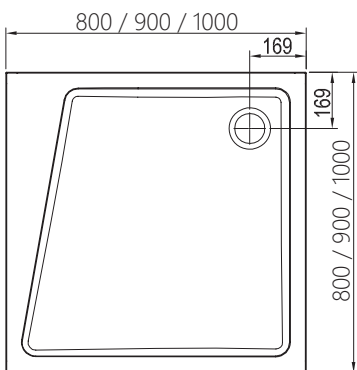

Perseus Pro 10°

Order No.	Type	Size of packaging (cm)	Gross weight (kg)
XA054401010	Shower tray PERSEUS PRO 10° 80	85x6x85	27.8
XA057701010	Shower tray PERSEUS PRO 10° 90	94x6x94	36.1
XA05AA01010	Shower tray PERSEUS PRO 10° 100	105x6x105	53
XA834001010	Panel PERSEUS PRO 80 SET	4x39x11	1.1
XA837001010	Panel PERSEUS PRO 90 SET	4x44x11	1.22
XA83A001010	Panel PERSEUS PRO 100 SET	4x50x11	1.36
XB2J000000N	Base GALAXY PRO	15x8x8	0.64
A000000004	Universal mounting kit for shower trays	8x5x125	0.66

Material: cast mixture of dolomite and resin
Production process: casting

Products are delivered within 14 days as standard. Shower trays Galaxy Pro 10° are supplied without base legs and without panel as standard. Base Galaxy Pro contains 5 legs and is the same for all types of Galaxy Pro 10° trays.