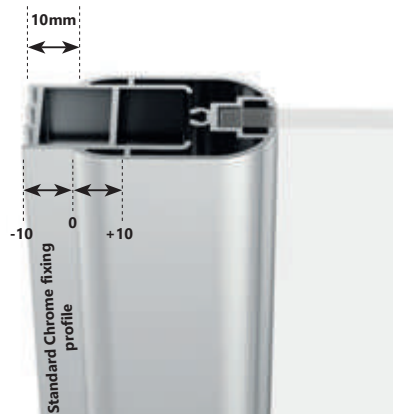

## Fixing profiles Chrome

Extended fixing profile

A standard fixing profile is included with every Chrome product and allows adjusting (expanding/narrowing) the product by 10 mm.

If you need to expand the product more than that, it is necessary to buy a new, extended fixing profile, which is 20 mm wider and allows extending the product by an extra 20 mm, while retaining the +/- 10 mm adjustability.