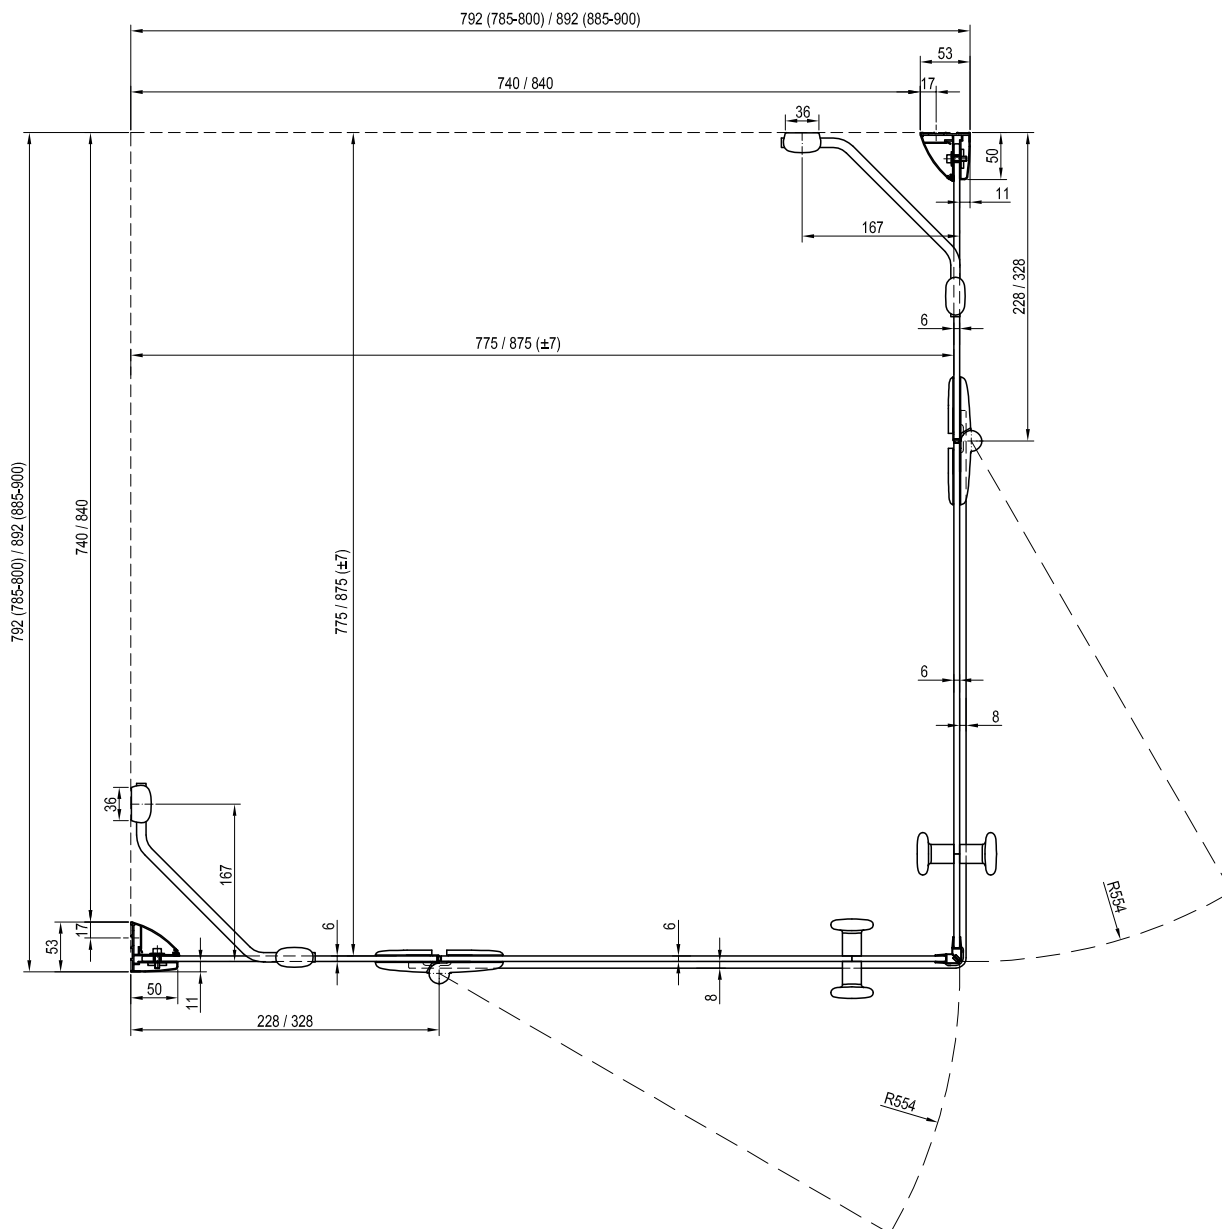

SMSRV4 Structural preparation

Type	Mounting onto a tray * Recommended shower tray size (mm)	Floor mounting ** Recommended size of inclined area (mm)
SMSRV4 - 80	800 x 800	775 x 775
SMSRV4 - 90	900 x 900	875 x 875

* The values listed in the table assume the tray is mounted in accordance with the RAVAK assembly manual

** The values in the table apply to the inside edge of the glass.