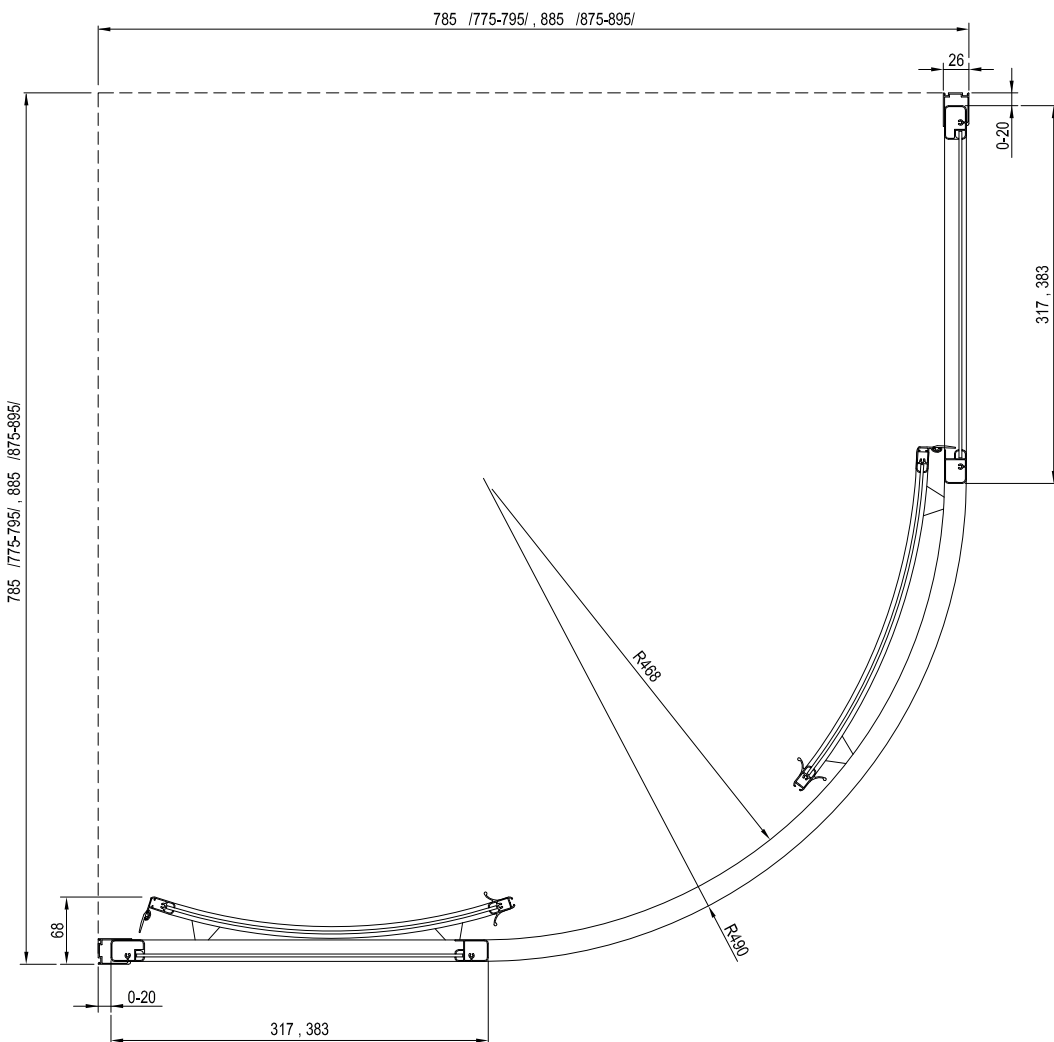

SKCP4 Structural preparation

Type	Mounting onto a tray * Recommended shower tray size (mm)	Floor mounting ** Recommended size of inclined area (mm)
SKCP4 - 80	800 x 800, R 500	In accordance with technical drawings
SKCP4 - 90	900 x 900, R 500	In accordance with technical drawings

* The values listed in the table assume the tray is mounted in accordance with the RAVAK assembly manual

** The values in the table apply to the inside edge of the glass.