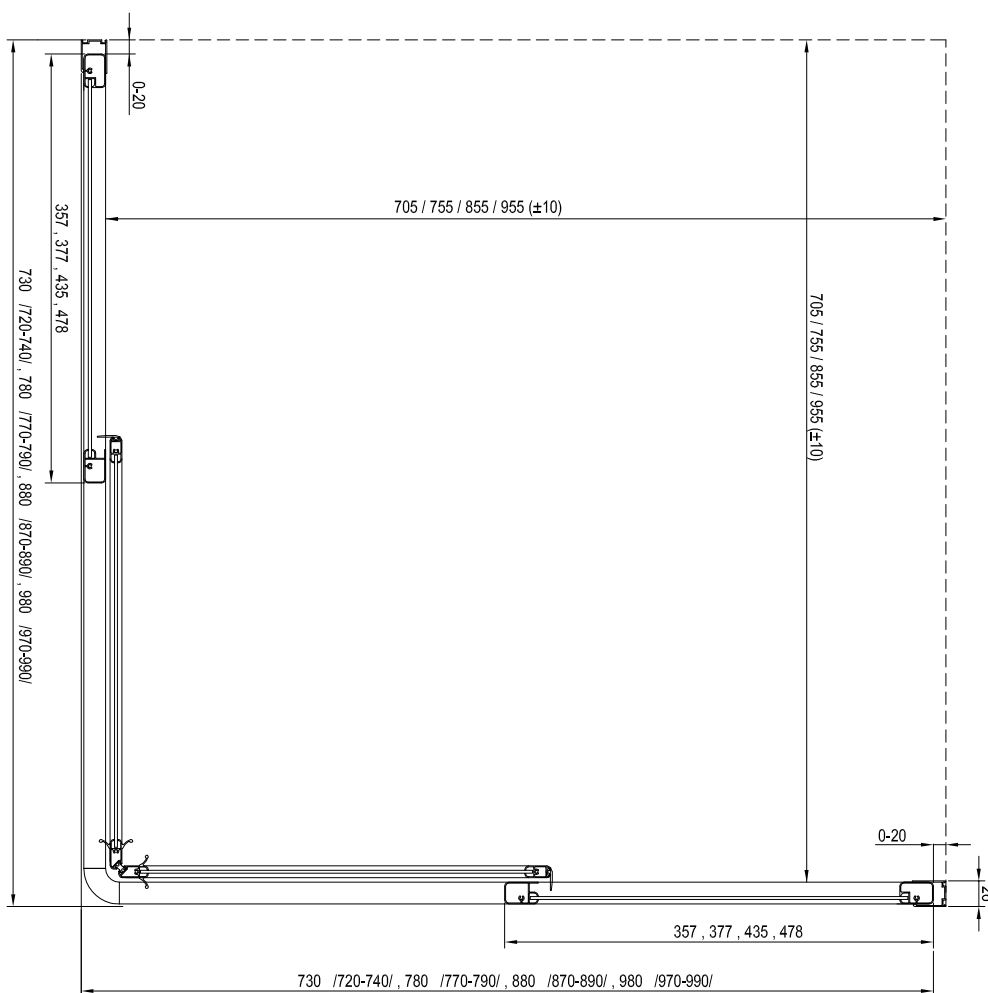

SRV2-S + SRV2-S Structural preparation

Type	Mounting onto a tray * Recommended shower tray size (mm)	Floor mounting ** Recommended size of inclined area (mm)
SRV2 - 75 S + SRV2 - 90 S	750 x 900	705 x 855
SRV2 - 80 S + SRV2 - 80 S	800 x 800	755 x 755
SRV2 - 90 S + SRV2 - 90 S	900 x 900	855 x 855
SRV2 - 100 S + SRV2 - 80 S	1000 x 800	955 x 755
SRV2 - 100 S + SRV2 - 100 S	1000 x 1000	955 x 955
Other combinations	-	In accordance with technical drawings

* The values listed in the table assume the tray is mounted in accordance with the RAVAK assembly manual

** The values in the table apply to the inside edge of the glass.