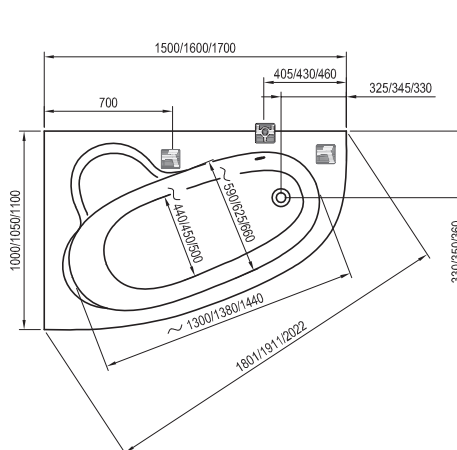

Asymmetric

Bathtub colour

WHITE

Panel colour

WHITE

Order No.	BATHTUB	Dimensions (mm)	Size of packaging (cm)	Gross weight (kg)
C441000000	Bathtub ASYMMETRIC 150x100 L	1500x1000x470	151x103x50	25
C451000000	Bathtub ASYMMETRIC 150x100 R	1500x1000x470	151x103x50	25
C461000000	Bathtub ASYMMETRIC 160x105 L	1600x1050x470	161x107x50	27
C471000000	Bathtub ASYMMETRIC 160x105 R	1600x1050x470	161x107x50	27
C481000000	Bathtub ASYMMETRIC 170x110 L	1700x1100x470	171x112x50	29.1
C491000000	Bathtub ASYMMETRIC 170x110 R	1700x1100x470	171x112x50	29.1

Order No.	PANELS AND SUPPORTS	Dimensions (mm)	Size of packaging (cm)	Gross weight (kg)
CY44000000	Support for bathtub ASYMMETRIC	---	86x11x5	4.12
CZ44100000	Panel ASYMMETRIC 150 L	1500x1000x590	3x37x62	5.5
CZ45100000	Panel ASYMMETRIC 150 R	1500x1000x590	3x37x62	5.5
CZ46100000	Panel ASYMMETRIC 160 L	1600x1050x590	3x41x62	5.7
CZ47100000	Panel ASYMMETRIC 160 R	1600x1050x590	3x41x62	5.7
CZ48100000	Panel ASYMMETRIC 170 L	1700x1100x590	3x45x62	5.9
CZ49100000	Panel ASYMMETRIC 170 R	1700x1100x590	3x45x62	5.9

Order No.	RECOMMENDED PRODUCTS	Dimensions (mm)	Size of packaging (cm)	Gross weight (kg)
X01305	Bathtub waste set 570 B R/R, chrome	---	14x8x38	0.83
X01377	Bathtub waste set 570 C-C R/R, chrome	---	14x8x38	0.72
X01438	Bathtub overflow filler 570 B S/R, chrome	---	15x11x39	0.93
X01440	Bathtub overflow filler 570 C-C S/R, chrome	---	15x11x39	0.83

Warranty: 10 years – The warranty is contingent on the buyer using original RAVAK supports (legs) intended for the given type of bathtub in accordance with the assembly manual! Products are delivered within 14 days as standard.