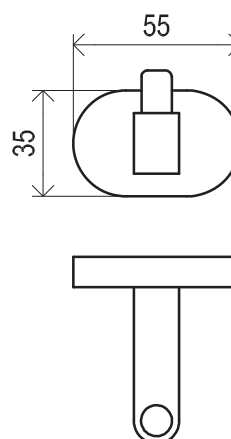

WARRANTY ON BATHROOM ACCESSORIES

RAVAK CLEANER CHROME

METAL DESIGN

CONCEPTS

Chrome

Order No.	Type	Design	Size of packaging (cm)	Gross weight (kg)
X07P320	CR 110.00CR Single hook	chrome	7x5,5x8	0.22