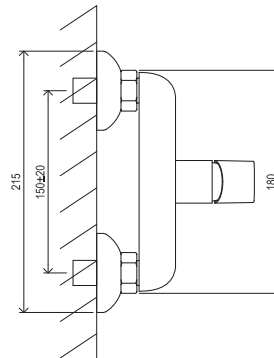

Order No.	Type	Design	Flow rate	Size of packaging (cm)	Gross weight (kg)
X070084	CL 032.00CR Wall-mounted shower faucet, w/o set	chrome	17	22,5x16,5x16	1.38

Flow rate values: CL 022 bathtub/hand shower
Flow rate is given in l/min at a pressure of 0.3 MPa. Products are delivered within 14 days as standard.