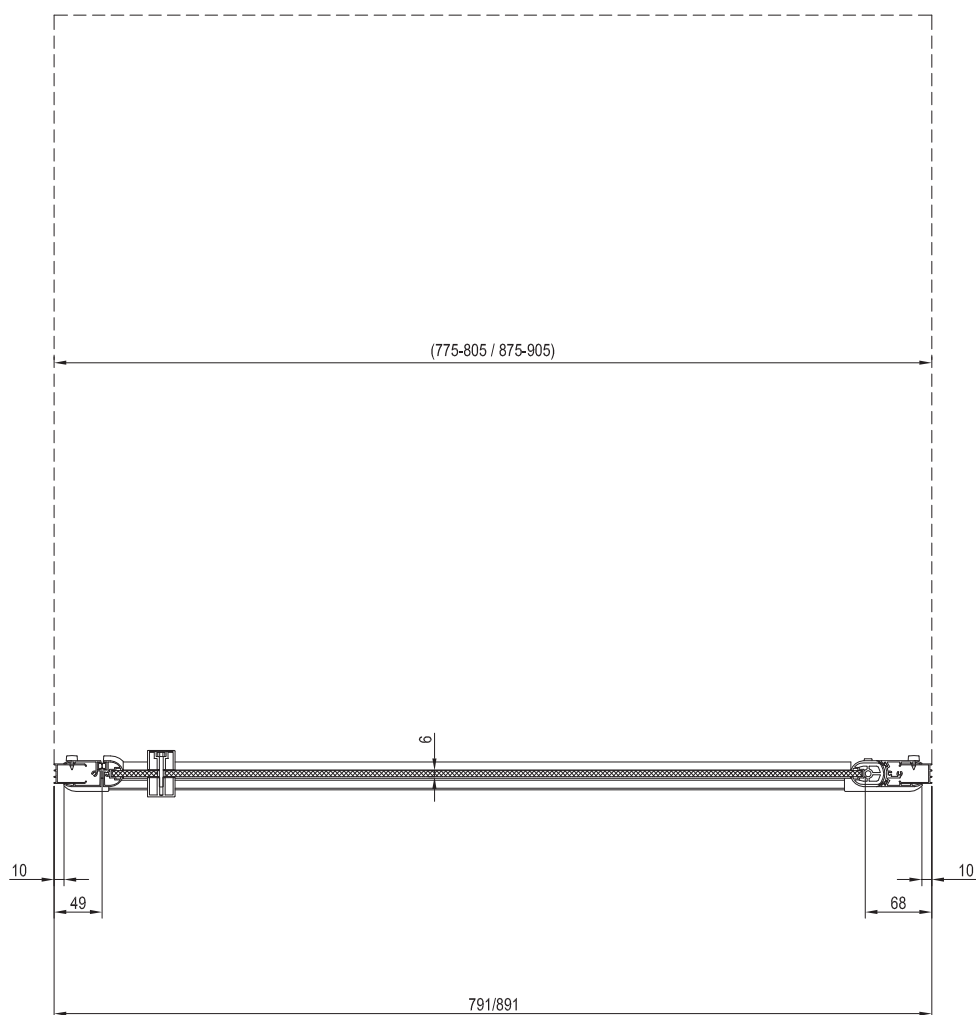

CSD1 Structural preparation