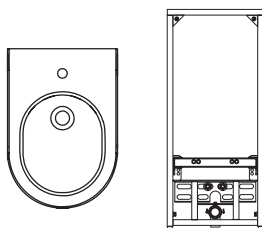

Uni Chrome bidet and accessories > 470