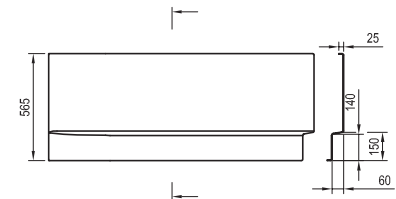

2351
2951
VOLUME

29 kg
34 kg
WEIGHT

10
10-YEAR
WARRANTY

Bathtub colour

WHITE

Panel colour

WHITE

Order No.	BATHTUB	Dimensions (mm)	Size of packaging (cm)	Gross weight (kg)
C651000000	Bathtub NEW DAY 140x140	1400x1400x475	141x141x50	28.95
C661000000	Bathtub NEW DAY 150x150	1500x1500x475	151x151x50	33.5

Order No.	PANELS AND SUPPORTS	Dimensions (mm)	Size of packaging (cm)	Gross weight (kg)
CY65000000	Support for bathtub NEW DAY, GENTIANA	88x11x5	88x11x5	6.37
CZF1000ANO	Panel NEW DAY, GENTIANA 140	5x55x58	5x55x58	6.98
CZG1000ANO	Panel NEW DAY, GENTIANA 150	5x59x58	5x59x58	7.06
B26500000N	Panelkit NEW DAY, GENTIANA	55x11x5	55x11x5	1.68

Order No.	RECOMMENDED PRODUCTS	Dimensions (mm)	Size of packaging (cm)	Gross weight (kg)
X01440	Bathtub overflow filler 570 C-C S/R, chrome	---	15x11x39	0.83
X01507	Bathtub waste set 570 B S/R, chrome	---	38x8,5x14,5	0.75
X01377	Bathtub waste set 570 C-C R/R, chrome	---	14x8x38	0.72
X01305	Bathtub waste set 570 B R/R, chrome	---	14x8x38	0.83

140 / 150 cm
140 / 150 cm

Warranty: 10 years – The warranty is contingent on the buyer using original RAVAK supports (legs) intended for the given type of bathtub in accordance with the assembly manual! Products are delivered within 14 days as standard.