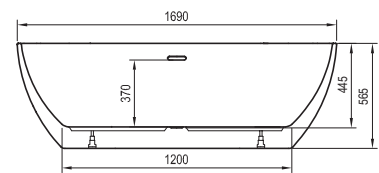

Freedom O

Bathtub colour

WHITE

Order No.	BATHTUB	Dimensions (mm)	Size of packaging (cm)	Gross weight (kg)
XC00100020	Bathtub FREEDOM O 169x80, freestanding, snowwhite	1690x800x565	178x82x61	47
XC00100032	Bathtub FREEDOM O 169x80, freestanding, snowwhite, black overflow	1690x800x565	178x82x61	47

Order No.	RECOMMENDED PRODUCTS	Dimensions (mm)	Size of packaging (cm)	Gross weight (kg)
X070059	FM 080.00CR Floor-mounted bathtub faucet, with set	---	95,5x48,5x14	9,51
X070101	CR 080.00CR Floor-mounted bathtub faucet, with set	---	103x42x23	10

169 cm
80 cm