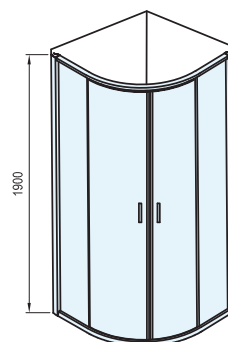

Design

BRIGHT ALU SATIN WHITE

Standard panelling

TRANSPARENT GRAPE

Height
1900 mm

Order No.	Type	Frame	Panelling	Product dimensions (mm)	„V“ entrance (mm)	Size of packaging (cm)	Gross weight (kg)
3B240100Z1	BLC4 - 80	white	transparent	780-800x780-800	490	47x20x199	46.63
3B240100ZG	BLC4 - 80	white	grape	780-800x780-800	490	48x20x202	46.63
3B240C00Z1	BLC4 - 80	bright alu	transparent	780-800x780-800	490	47x20x199	46.63
3B240C00ZG	BLC4 - 80	bright alu	grape	780-800x780-800	490	48x20x202	46.63
3B240U00Z1	BLC4 - 80	satin	transparent	780-800x780-800	490	47x20x199	46.63
3B240U00ZG	BLC4 - 80	satin	grape	780-800x780-800	490	48x20x202	46.63
3B270100Z1	BLC4 - 90	white	transparent	880-900x880-900	565	47x20x199	52.61
3B270100ZG	BLC4 - 90	white	grape	880-900x880-900	565	48x19,5x201	52.61
3B270C00Z1	BLC4 - 90	bright alu	transparent	880-900x880-900	565	47x20x199	52.61
3B270C00ZG	BLC4 - 90	bright alu	grape	880-900x880-900	565	48x19,5x201	52.61
3B270U00Z1	BLC4 - 90	satin	transparent	880-900x880-900	565	47x20x199	52.61
3B270U00ZG	BLC4 - 90	satin	grape	880-900x880-900	565	48x19,5x201	52.61

Products are delivered within 14 days as standard.

Extension profiles

Order No.	Type	Frame	Product dimensions (mm)	Size of packaging (cm)	Gross weight (kg)
E77880111900B	BLNPS	white	23x26x1900	2x3x191	0.5
E778801C1900B	BLNPS	bright alu	23x26x1900	2x3x191	0.41
E778801U1900B	BLNPS	satin	23x26x1900	2x3x191	0.41