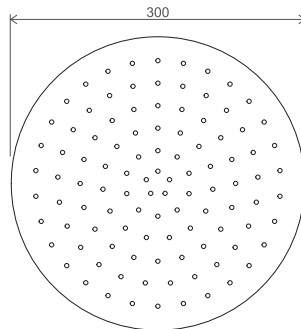

Order No.	Type	Design	Flow rate	Size of packaging (cm)	Gross weight (kg)
X07P336	984.00CR Head shower Chrome round, 300 mm	chrome	11	36x35x7	1.59
X07P667	984.02CR Head shower Chrome round, 400 mm	chrome	10	42,5x40,6x7,3	2.34

Flow rate is given in l/min at a pressure of 0.3 MPa. Products are delivered within 14 days as standard.