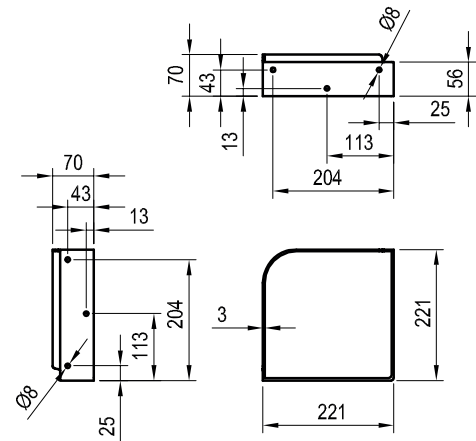

Order No.	Type	Dimensions (mm)	Size of packaging (cm)	Gross weight (kg)
X01784	Console Yard 280 C, stainless	221x221x70	24x24x9	1.6
X01774	Console Yard 280 C, white	221x221x70	24x24x9	1.6
X01779	Console Yard 280 C, black	221x221x70	24x24x9	1.6