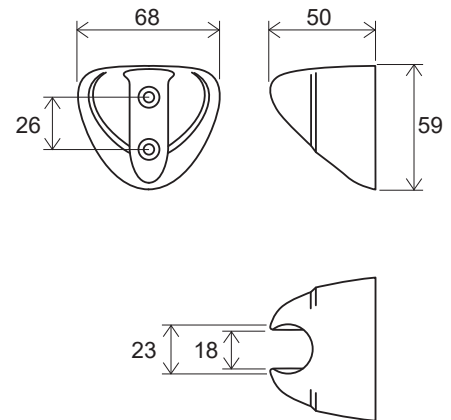

Order No.	Type	Design	Size of packaging (cm)	Gross weight (kg)
X07P010	610.00CR Shower holder, plastic	chrome	8x5,5x7	0.06