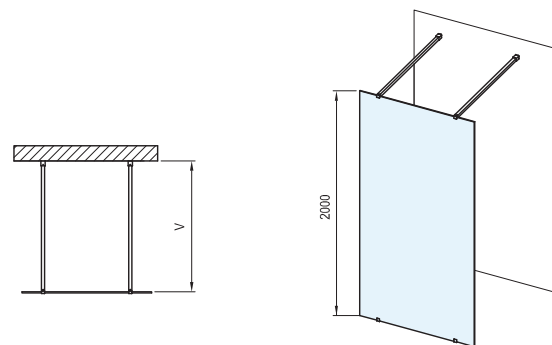

5-YEAR WARRANTY

GLASS PROTECTION ANTICALC

EASY MAINTENANCE

GLASS THICKNESS

Walk-In Free

Design

BRIGHT ALU

BLACK

Standard panelling

TRANSPARENT

Atypical panelling

GRAPHITE

MATELUX

MATRIX

Height
2000 mm

Order No.	Type	Frame	Panelling	Product dimensions (mm)	„V“ entrance (mm)	Size of packaging (cm)	Gross weight (kg)
GW9FG0C00Z1	Walk-In Free - 120	-	transparent	1200		125x8x205	57
GW9FJ0C00Z1	Walk-In Free - 130	-	transparent	1300		135x8x205	60.4
GW9FM0C00Z1	Walk-In Free - 140	-	transparent	1400		145x8x205	69
GW9FP0C00Z1	Walk-In Free - 150	-	transparent	1500		155x8x205	69.8
GW9FS0C00Z1	Walk-In Free - 160	-	transparent	1600		165x8x205	77
GWD01000A098	W SET - Uni Free/Wall	bright alu	-	---	max. 1200	6x10x125	1.46
GWD010003023	W SET - Uni Free/Wall	black	-	---	max. 1200	6x10x125	1.45
GWD01000A096	W SET - 90 Free	bright alu	-	---	900	120x7,4x5	1.72
GWD010003020	W SET - 90 Free	black	-	---	900	120x7,4x5	1.72
GWD01000A097	W SET - 100 Free	bright alu	-	---	1000	130x7,4x5	1.85
GWD010003021	W SET - 100 Free	black	-	---	1000	130x7,4x5	1.85

Products are delivered within 14 days as standard.

For a complete product, it is necessary to order a Walk-In Free glass pane pack separately and a W SET separately.