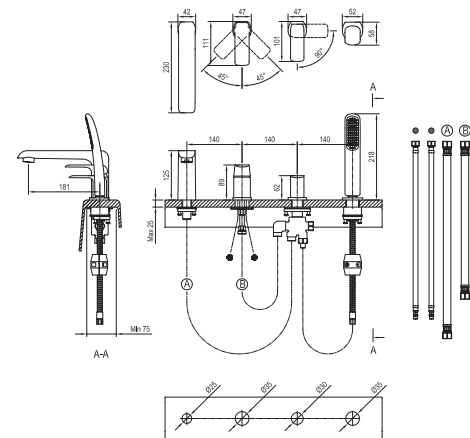

Order No.	Type	Design	Flow rate	Size of packaging (cm)	Gross weight (kg)
X070120	FL 026.00CR Bathtub edge faucet 4-hole, with set	chrome	18/11	48,5x31x7,5	4.77
X070176	FL 026.20BL Bathtub edge faucet 4-hole, with set	black	18/11	48,5x31x7,5	4.77

Flow rate values: bathtub/hand shower
Flow rate is given in l/min at a pressure of 0.3 MPa. Products are delivered within 14 days as standard.