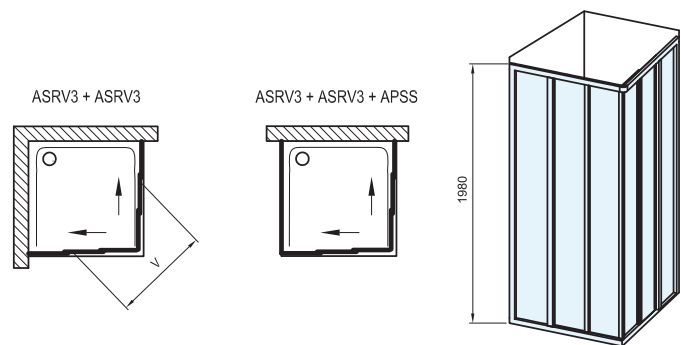

Supernova ASRV3 + ASRV3

Design

Standard panelling

Atypical panelling

Height
1980 mm

Extension and connecting profiles

Order No.	Type	Frame	Product dimensions (mm)	Size of packaging (cm)	Gross weight (kg)
E778801119802	ANPS 198	white	23x26x1980	2x3x198	0.43
E778801319802	ANPS 198	black	23x26x1980	2x3x198	0.43
E778801U19802	ANPS 198	satın	23x26x1980	2x3x198	0.41
E119800021	AT connection 198	white	68x60x1980	7x7x199	1.9
E119800023	AT connection 198	black	68x60x1980	7x7x199	1.9
E11980002U	AT connection 198	satın	68x60x1980	7x7x199	1.9