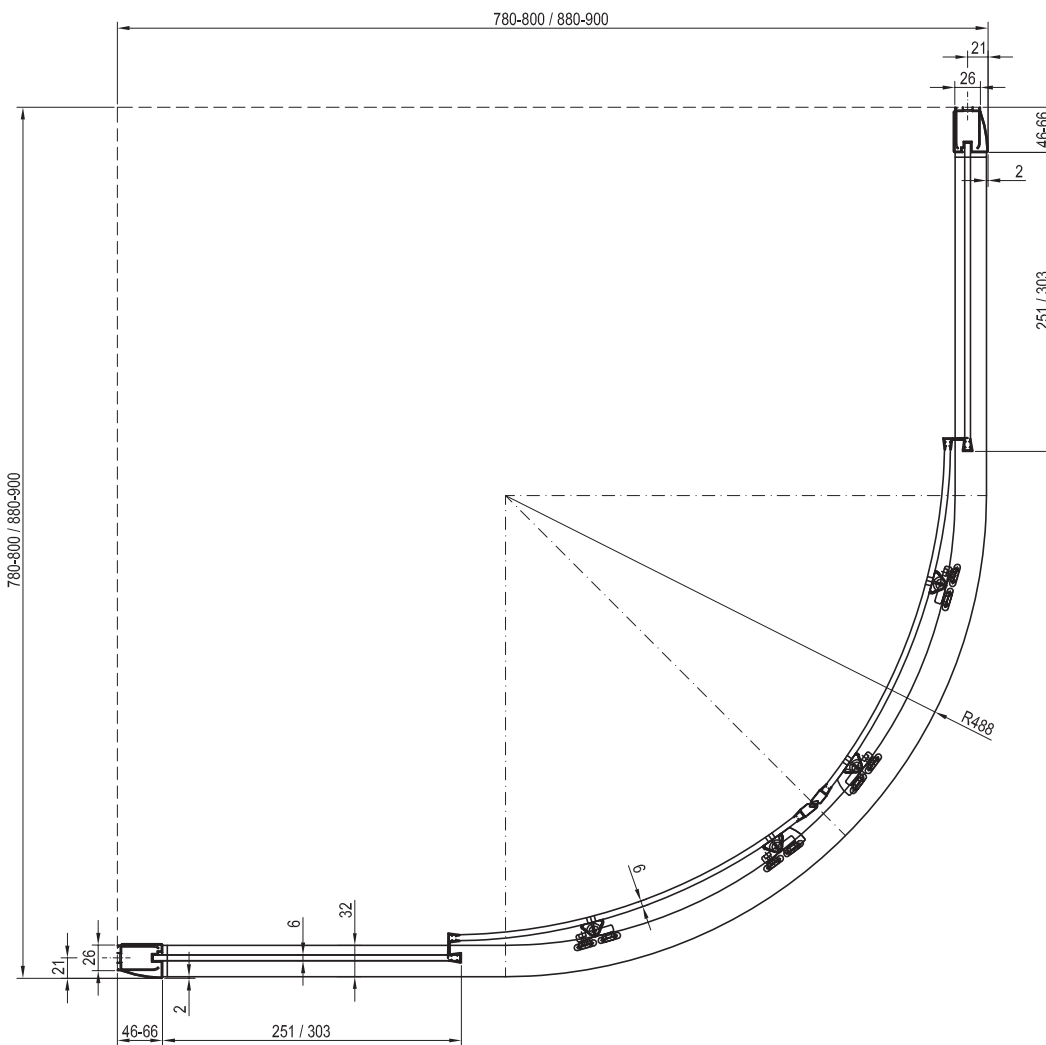

BLCP4 Structural preparation

Type	Mounting onto a tray * Recommended shower tray size (mm)	Floor mounting ** Recommended size of inclined area (mm)
BLCP4 - 80	800 x 800, R 500	In accordance with technical drawings
BLCP4 - 90	900 x 900, R 500	In accordance with technical drawings

* The values listed in the table assume the tray is mounted in accordance with the RAVAK assembly manual

** The values in the table apply to the inside edge of the glass.