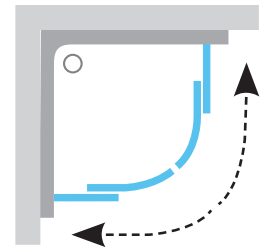

BLSCP4

Quadrant sliding four-piece shower enclosure