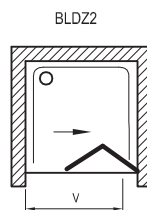

5-YEAR WARRANTY

GLASS THICKNESS

GLASS PROTECTION ANTICALC

SILENT OPERATION

Blix BLDZ2

Design

BRIGHT ALU

Standard panelling

TRANSPARENT

Height
1900 mm

Order No.	Type	Frame	Panelling	Product dimensions (mm)	Product dimensions in mm - installation with BLPSZ	„V“ entrance (mm)	Size of packaging (cm)	Gross weight (kg)
X01H10C00Z1	BLDZ2 - 70	bright alu	transparent	670-710	670-690	453	73x7x198	25.5
X01H40C00Z1	BLDZ2 - 80	bright alu	transparent	770-810	770-790	553	83x7x198	29.5
X01H70C00Z1	BLDZ2 - 90	bright alu	transparent	870-910	870-890	654	93x7x198	33.5

Products are delivered within 14 days as standard.