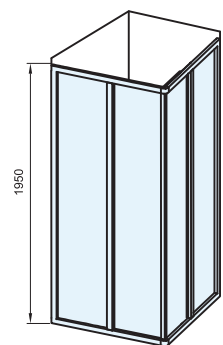

Supernova SRV2-S + SRV2-S

Design

Standard panelling

Atypical panelling

Height
1950 mm

Extension and connecting profiles

Order No.	Type	Frame	Product dimensions (mm)	Size of packaging (cm)	Gross weight (kg)
E7788011195021	NPS 195	white	23x26x1950	2x3x195	0.41
E7788013195021	NPS 195	black	23x26x1950	2x3x195	0.41
E778801U195021	NPS 195	satın	23x26x1950	2x3x195	0.41
E119500021	T connection 195	white	68x60x1950	7x7x199	1.87
E11950002U	T connection 195	satın	68x60x1950	7x7x199	1.87