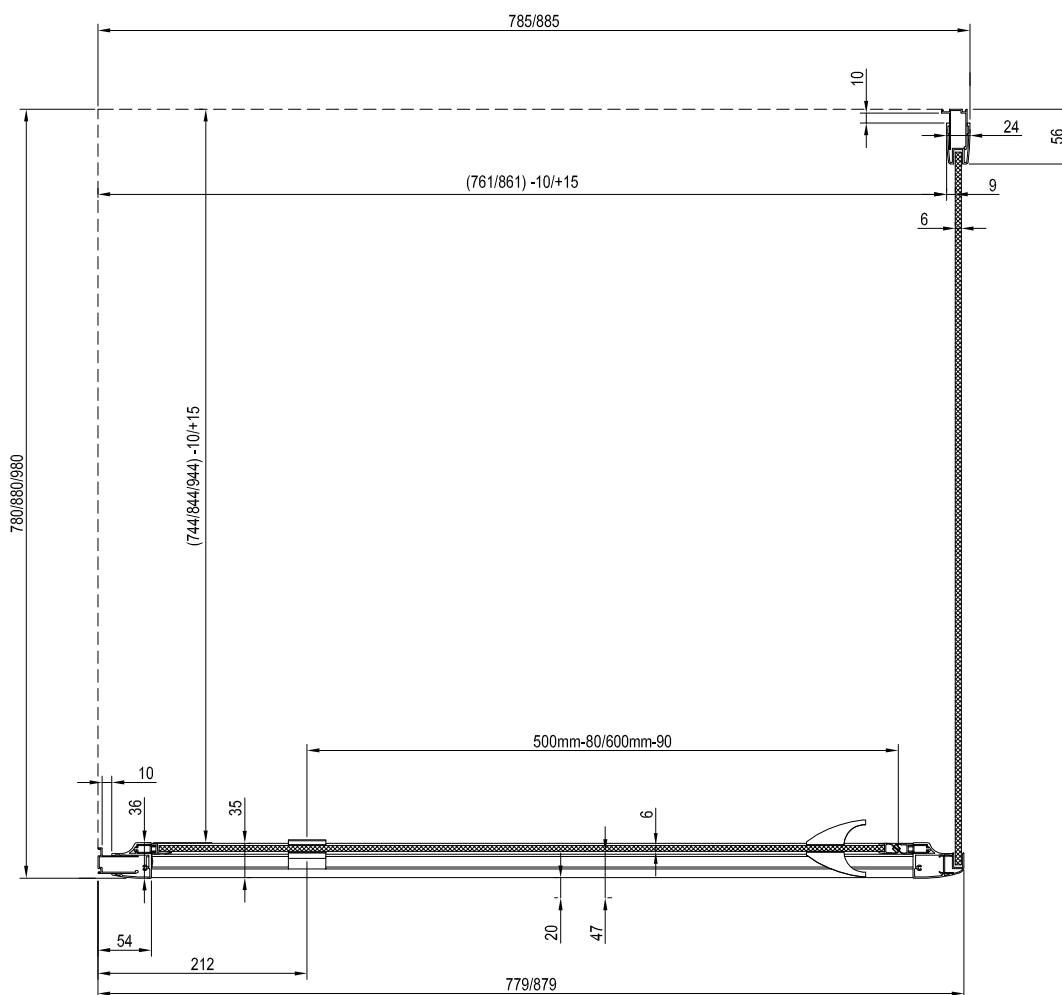

PDOP1 + PPS Structural preparation

Type	Mounting onto a tray * Recommended shower tray size (mm)	Floor mounting ** Recommended size of inclined area (mm)
PDOP1 - 80 + PPS - 80	800 x 800	761 x 744
PDOP1 - 90 + PPS - 90	900 x 900	861 x 844

* The values listed in the table assume the tray is mounted in accordance with the RAVAK assembly manual

** The values in the table apply to the inside edge of the glass.