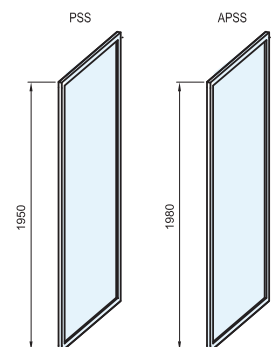

○ 6 week delivery time. Delivery time for designs in black is 5 weeks. Other products have a delivery time of 14 days. APSS is to be combined with ASRV3 or ASDP3. When combining, make sure your products have the same height!