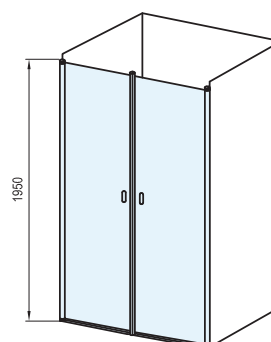

Extension profiles

Order No.	Type	Frame	Product dimensions (mm)	Size of packaging (cm)	Gross weight (kg)
E778801119470	CNPS	white	53x30x1947	3,5x55x195	1.23
E778801C19470	CNPS	bright alu	53x30x1947	3,5x55x195	1.23
E778801U19470	CNPS	satin	53x30x1947	3,5x55x195	1.23