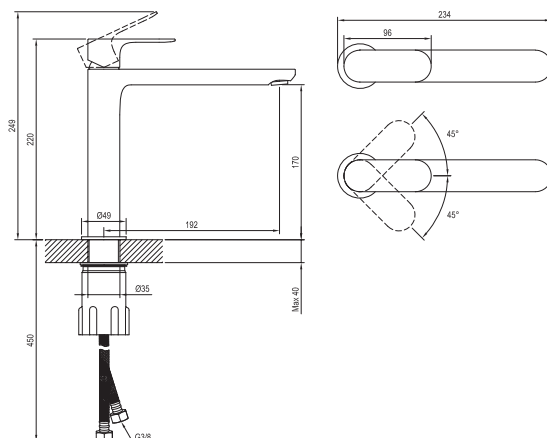

Order No.	Type	Design	Flow rate	Size of packaging (cm)	Gross weight (kg)
X070384	EL 014.00CR Washbasin faucet 220 mm, w/o pop-up waste	Chrome	5	41,3x23x7,4	1.77
X070385	EL 014.10WV Washbasin faucet 220 mm, w/o pop-up waste	White Velvet	5	41,3x23x7,4	1.77
X070387	EL 014.20BLM Washbasin faucet 220 mm, w/o pop-up waste	Black Matt	5	41,3x23x7,4	1.77
X070386	EL 014.20GB Washbasin faucet 220 mm, w/o pop-up waste	Graphite Brushed	5	41,3x23x7,4	1.77
X070388	EL 014.60RGB Washbasin faucet 220 mm, w/o pop-up waste	Rose Gold Brushed	5	41,3x23x7,4	1.77