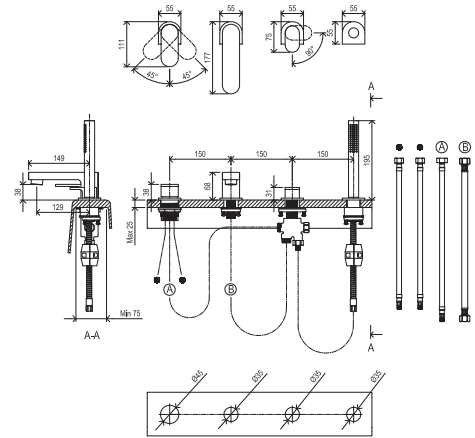

Order No.	Type	Design	Flow rate	Size of packaging (cm)	Gross weight (kg)
X070170	CR 026.00CR Bathtub edge faucet 4-hole, with set	chrome	15/11	45x28x12	4.25