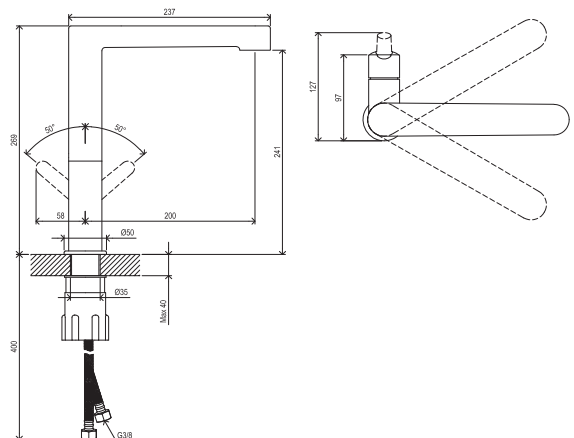

Order No.	Type	Design	Flow rate	Size of packaging (cm)	Gross weight (kg)
X070143	PU 016.00CR Washbasin/sink faucet 269 mm	chrome	12	36x28,5x6,5	2.56
X070183	PU 016.20BL Washbasin/sink faucet 269 mm	black	12	36x28,5x6,5	2.52

Flow rate is given in l/min at a pressure of 0.3 MPa. Products are delivered within 14 days as standard.