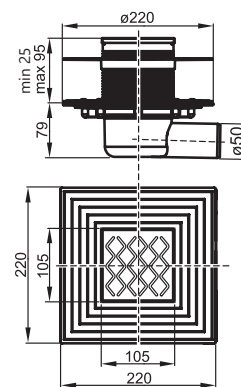

Order No.	Type	Size of packaging (cm)	Gross weight (kg)
X01435	Floor drain SN 501 105x105/50, stainless	15x23x35	1.21
X01572	Self-adhesive floor drain waterproofing 300x300	30x0,5x30	0.16