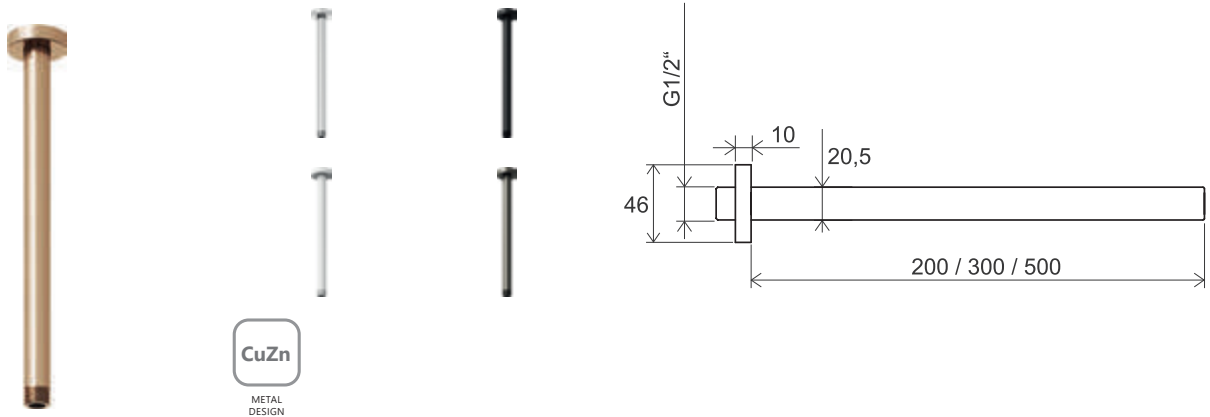

Order No.	Type	Design	Flow rate	Size of packaging (cm)	Gross weight (kg)
X07P178	703.00CR Ceiling outlet arm 20 cm	chrome		22x5x5	0.29
X07P179	704.00CR Ceiling outlet arm 30 cm, brass	chrome		32x5x5	0.38
X07P180	705.00CR Ceiling outlet arm 50 cm	chrome		52x5x5	0.54
X07P689	704.11WV Ceiling outlet arm 30 cm, brass	White Velvet		32x5x5	0.37
X07P677	704.21BLM Ceiling outlet arm 30 cm, brass	Black Matt		32x5x5	0.37
X07P701	704.21GB Ceiling outlet arm 30 cm, brass	Graphite Brushed		32x5x5	0.37
X07P713	704.61RGB Ceiling outlet arm 30 cm, brass	Rose Gold Brushed		32x5x5	0.37

Flow rate is given in l/min at a pressure of 0.3 MPa. Products are delivered within 14 days as standard.