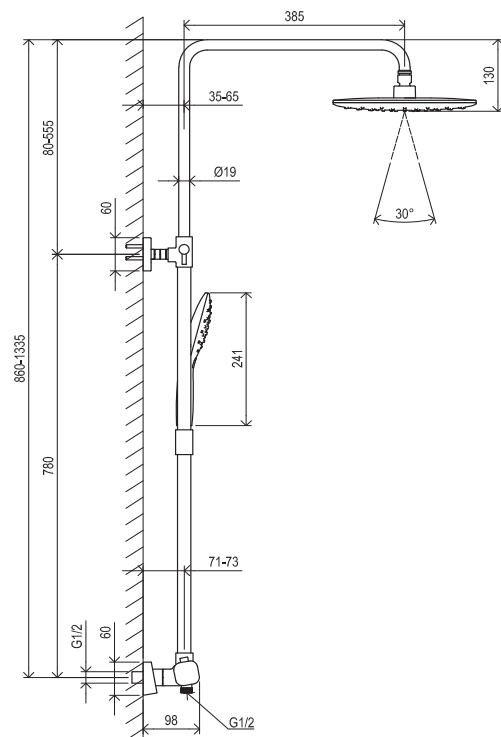

Order No.	Type	Design	Flow rate	Size of packaging (cm)	Gross weight (kg)
X070141	TD F 091.00CR Shower column thermo, adjustable, with set	chrome	14/11	104x45x10	7.45
X070160	TD F 091.20BL Shower column thermo, adjustable, with set	black	14/11	104x45x9,5	7.45