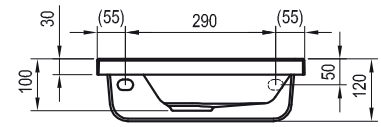

5

5-YEAR
WARRANTY

CONCEPTS

Chrome