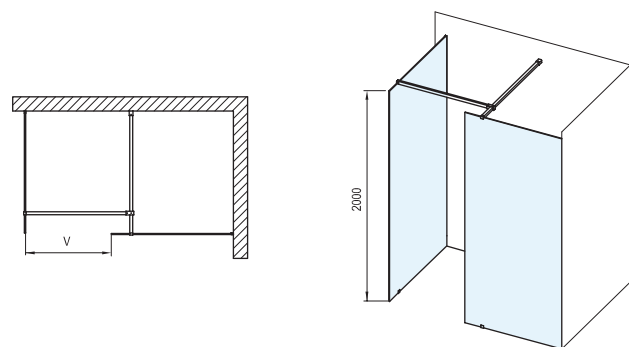

Products are delivered within 14 days as standard.
For a complete product, it is necessary to order a Walk-In glass pane pack separately and a W SET-Wall separately.

Assemble a product exactly as you need – online, with a visual preview in a bathroom at <https://atypical.ravak.com>
Delivery time of atypical products is 6-8 weeks.