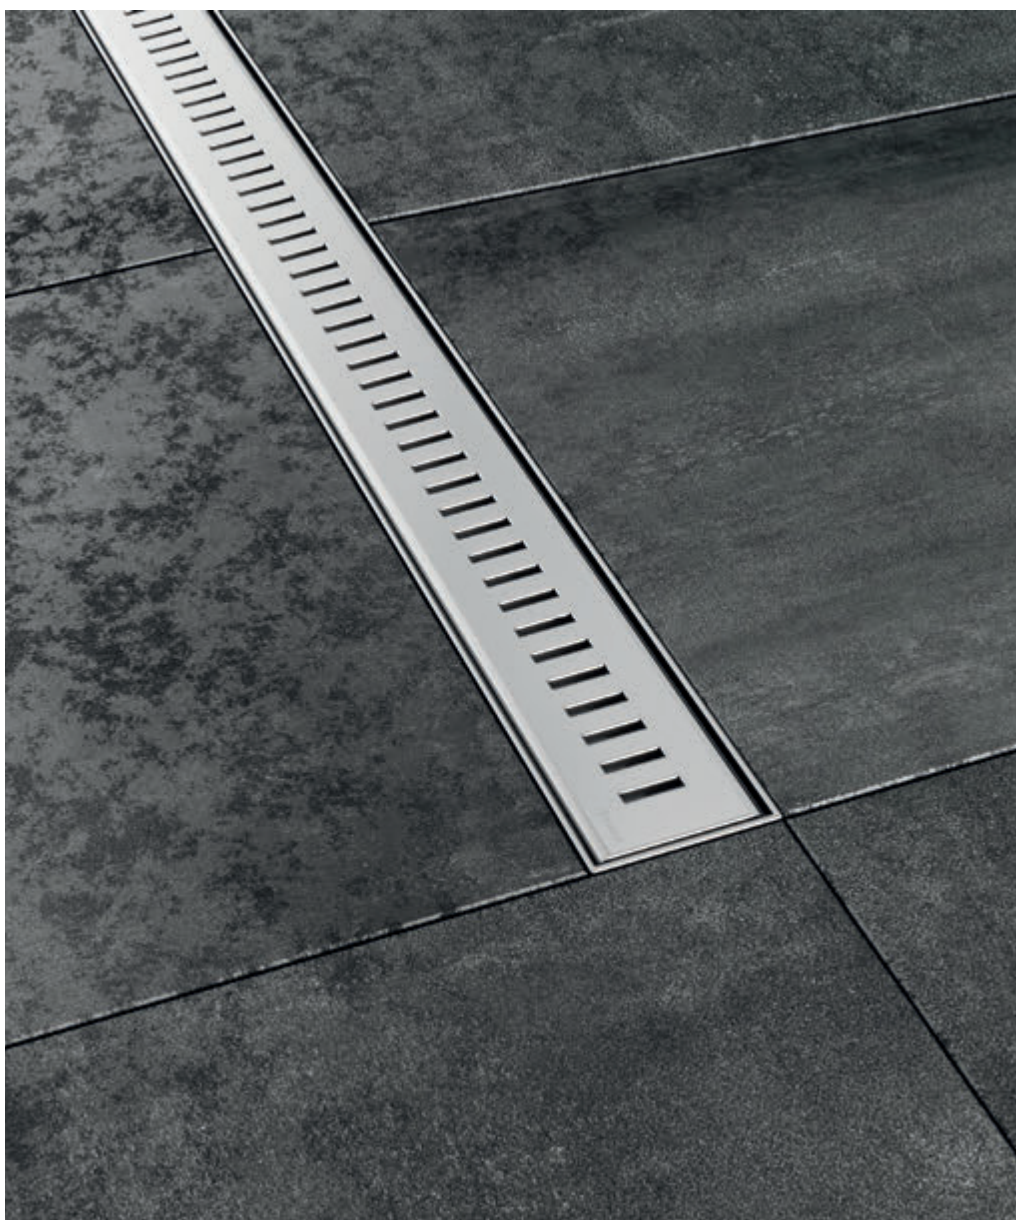

## Zebra and SN501 Plastic body with a stainless grate

Zebra – low mounting height of mere 75 mm

Perfect and easy cleaning of the entire channel, including the waste trap

Zebra – combined odour trap – dry and water-based