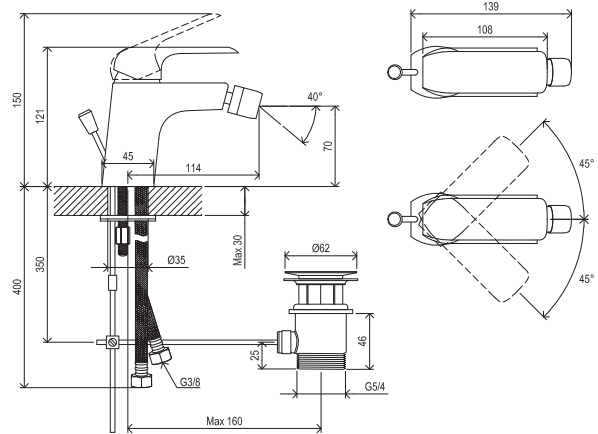

5-YEAR WARRANTY ON FAUCETS

SOFT MOVE

RAVAK CLEANER CHROME

Flat

Order No.	Type	Design	Flow rate	Size of packaging (cm)	Gross weight (kg)
X070122	FL 055.00CR Bidet faucet 121 mm, with pop-up waste	chrome	12	28x20x7,5	1.71
X070178	FL 055.20BL Bidet faucet 121 mm, with pop-up waste C-C	black	12	28x20x7,5	1.71