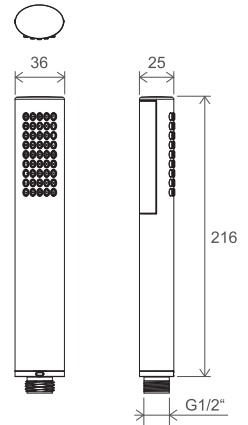

# Showers and accessories

EASYCLEAN

AIR

Order No.	Type	Design	Flow rate	Size of packaging (cm)	Gross weight (kg)
<b>X07P114</b>	954.00CR Hand shower Oval mini, 1 function	chrome	8	24x5x5	0.14

EASYCLEAN

Order No.	Type	Design	Flow rate	Size of packaging (cm)	Gross weight (kg)
<b>X07P348</b>	958.00CR Hand shower Air, 3 functions, 120 mm	chrome	6/10/13	12,5x6x26	0.33
<b>X07P349</b>	958.10CR/WH Hand shower Air, 3 functions, 120 mm	chrome/white	6/10/13	12,5x6x26	0.32
<b>X07P569</b>	958.20BL Hand shower Air, 3 functions, 120 mm	black	6/10/13	12,5x6x26	0.33