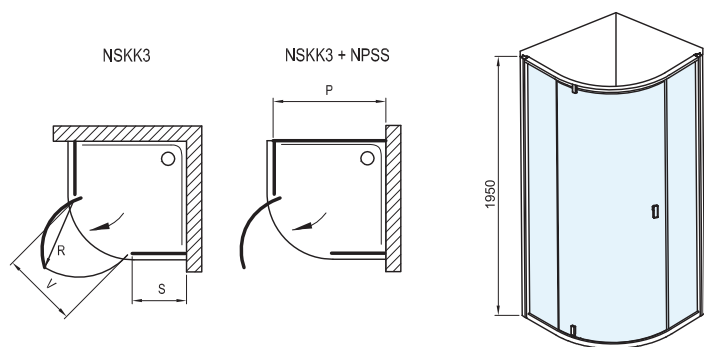

Extension profiles

Order No.	Type	Frame	Product dimensions (mm)	Size of packaging (cm)	Gross weight (kg)
E778802119500	NNPS	white	23x26x1950	2x3x196	0.6
E778802319500	NNPS	black	23x26x1950	2x3x196	0.6
E778802C19500	NNPS	bright alu	23x26x1950	2x3x196	0.6
E778802U19500	NNPS	satin	23x26x1950	2x3x196	0.6