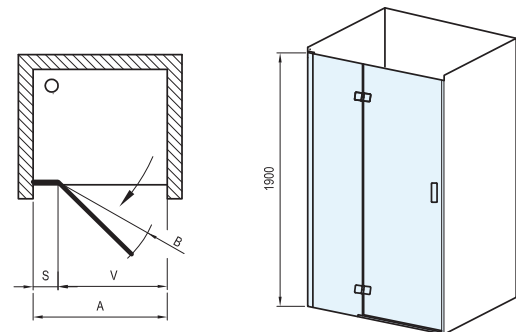

Products are delivered within 14 days as standard.