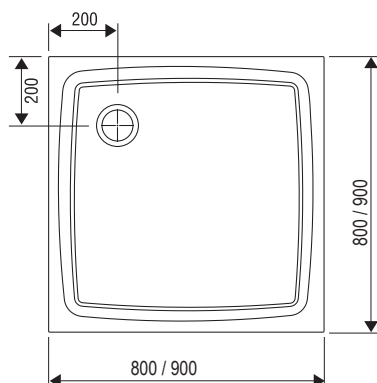

Perseus Pro Flat

Order No.	Type	Size of packaging (cm)	Gross weight (kg)
XA034411010	Shower tray PERSEUS PRO Flat 80	85x6x85	24.28
XA037711010	Shower tray PERSEUS PRO Flat 90	95x6x95	35.9
XA834001010	Panel PERSEUS PRO 80 SET	4x39x11	1.1
XA837001010	Panel PERSEUS PRO 90 SET	4x44x11	1.22
XB2J000000N	Base GALAXY PRO	15x8x8	0.64
A000000004	Universal mounting kit for shower trays	8x5x125	0.66

Material: cast mixture of dolomite and resin
Production process: casting