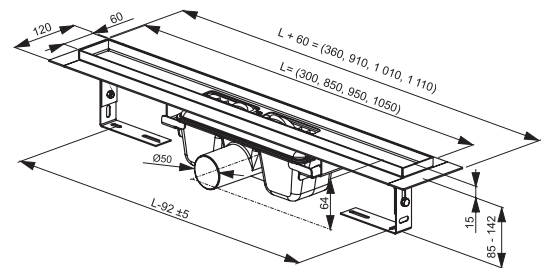

Order No.	Type	Size of packaging (cm)	Gross weight (kg)
X01418	OZ RAVAK Runway 300, stainless	37x17x13	2
X01622	OZ RAVAK Runway 750, stainless	82x13,5x17	3.99
X01750	OZ RAVAK Runway 750, black	82x13,5x17	3.99
X01388	OZ RAVAK Runway 850, stainless	92x17x13	3.9
X01751	OZ RAVAK Runway 850, black	92x17x13	3.9
X01390	OZ RAVAK Runway 950, stainless	103x17x13	4.2
X01392	OZ RAVAK Runway 1050, stainless	112x17x13	4.55