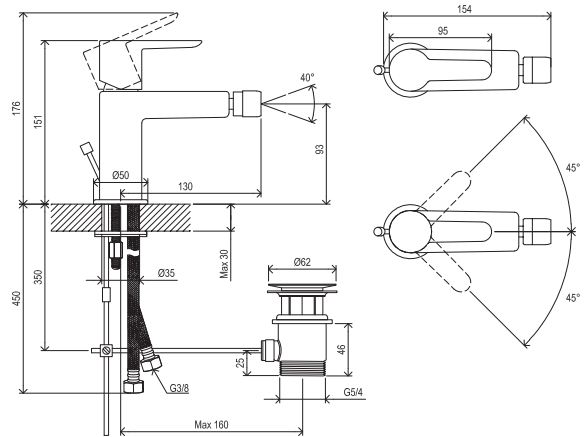

5

5-YEAR WARRANTY ON FAUCETS

SOFT MOVE

RAVAK CLEANER CHROME

Puri

Order No.	Type	Design	Flow rate	Size of packaging (cm)	Gross weight (kg)
X070144	PU 055.00CR Bidet faucet 151 mm, with pop-up waste	chrome	12	28x20x7,5	1.83
X070189	PU 055.20BL Bidet faucet 151 mm, with pop-up waste C-C	black	12	28x20x7,5	1.83