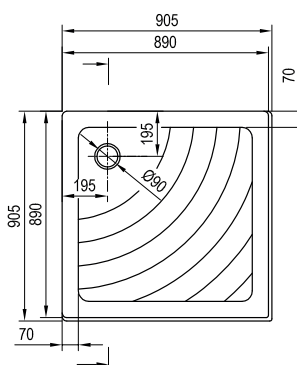

Products are delivered within 14 days as standard.