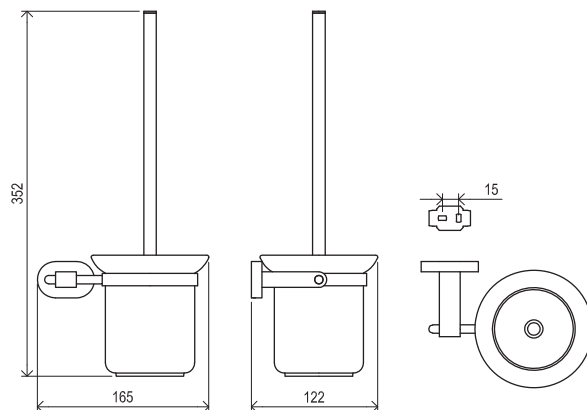

Order No.	Type	Design	Size of packaging (cm)	Gross weight (kg)
X07P196	CR 410.00CR Toilet brush holder (glass)	chrome	39x13x13	1.06