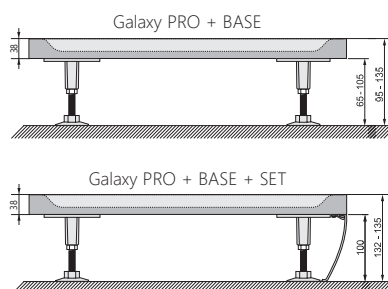

Perseus Pro Flat

Order No.	Type	Size of packaging (cm)	Gross weight (kg)
XA034411010	Shower tray PERSEUS PRO Flat 80	85x6x85	24.28
XA037711010	Shower tray PERSEUS PRO Flat 90	95x6x95	35.9
XA834001010	Panel PERSEUS PRO 80 SET	4x39x11	1.1
XA837001010	Panel PERSEUS PRO 90 SET	4x44x11	1.22
XB2J000000N	Base GALAXY PRO	15x8x8	0.64
A000000004	Universal mounting kit for shower trays	8x5x125	0.66

Material: cast mixture of dolomite and resin
Production process: casting