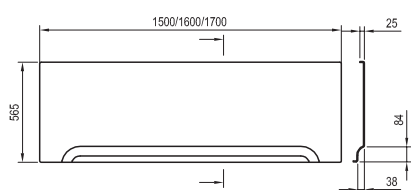

1651
1801
1951

VOLUME

22 kg
24 kg
24 kg

WEIGHT

10

10-YEAR
WARRANTY

Vanda II

Bathtub colour

WHITE

Panel colour

WHITE

Order No.	BATHTUB	Dimensions (mm)	Size of packaging (cm)	Gross weight (kg)
CO11000000	Bathtub VANDA II 150x70	1500x700x440	152x72x50	19.52
CP11000000	Bathtub VANDA II 160x70	1600x700x440	162x72x50	23.4
CP21000000	Bathtub VANDA II 170x70	1700x700x440	172x72x50	24.19

Order No.	PANELS AND SUPPORTS	Dimensions (mm)	Size of packaging (cm)	Gross weight (kg)
CY00000000	Support for bathtub 70 U	61x11x5	61x11x5	2.79
CZ001P0A00	Frontal panel U 150	151x3x59	151x3x59	4.23
CZ001S0A00	Frontal panel U 160	161x3x59	161x3x59	4.52
CZ001V0A00	Frontal panel U 170	171x3x59	171x3x59	4.73
CZ00110A00	Side panel U 70	70x3x59	70x3x59	1.89
B23600000N	Frontal panelkit U	51x11x5	51x11x5	1.24

Order No.	RECOMMENDED PRODUCTS	Dimensions (mm)	Size of packaging (cm)	Gross weight (kg)
X01377	Bathtub waste set 570 C-C R/R, chrome	---	14x8x38	0.72
X01305	Bathtub waste set 570 B R/R, chrome	---	14x8x38	0.83
796M010041	VS2 - 105	---	57x5x142	8.2
795P010041	VS3 - 100	---	37x5x142	8.32

150 / 160 / 170 cm
70 cm

Warranty: 10 years – The warranty is contingent on the buyer using original RAVAK supports (legs) intended for the given type of bathtub in accordance with the assembly manual! Products are delivered within 14 days as standard.