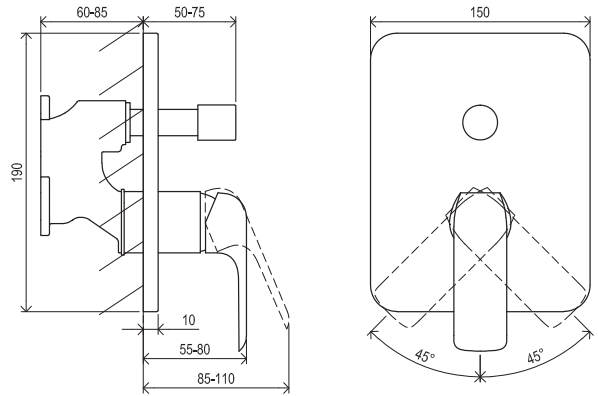

Order No.	Type	Design	Flow rate	Size of packaging (cm)	Gross weight (kg)
X070123	FL 065.00CR.O2.RB072 Concealed faucet, automat, 2-way w/o body	chrome	25/25	21,5x18,5x10	1.98
X070179	FL 065.20BL.O2.RB072 Concealed faucet, automat, 2-way w/o body	black	25/25	21,5x18,5x10	2.02
X070139	RB 072.50 Basic body for concealed faucets, R-box Vari	-		17,5x17,5x12,5	1.77