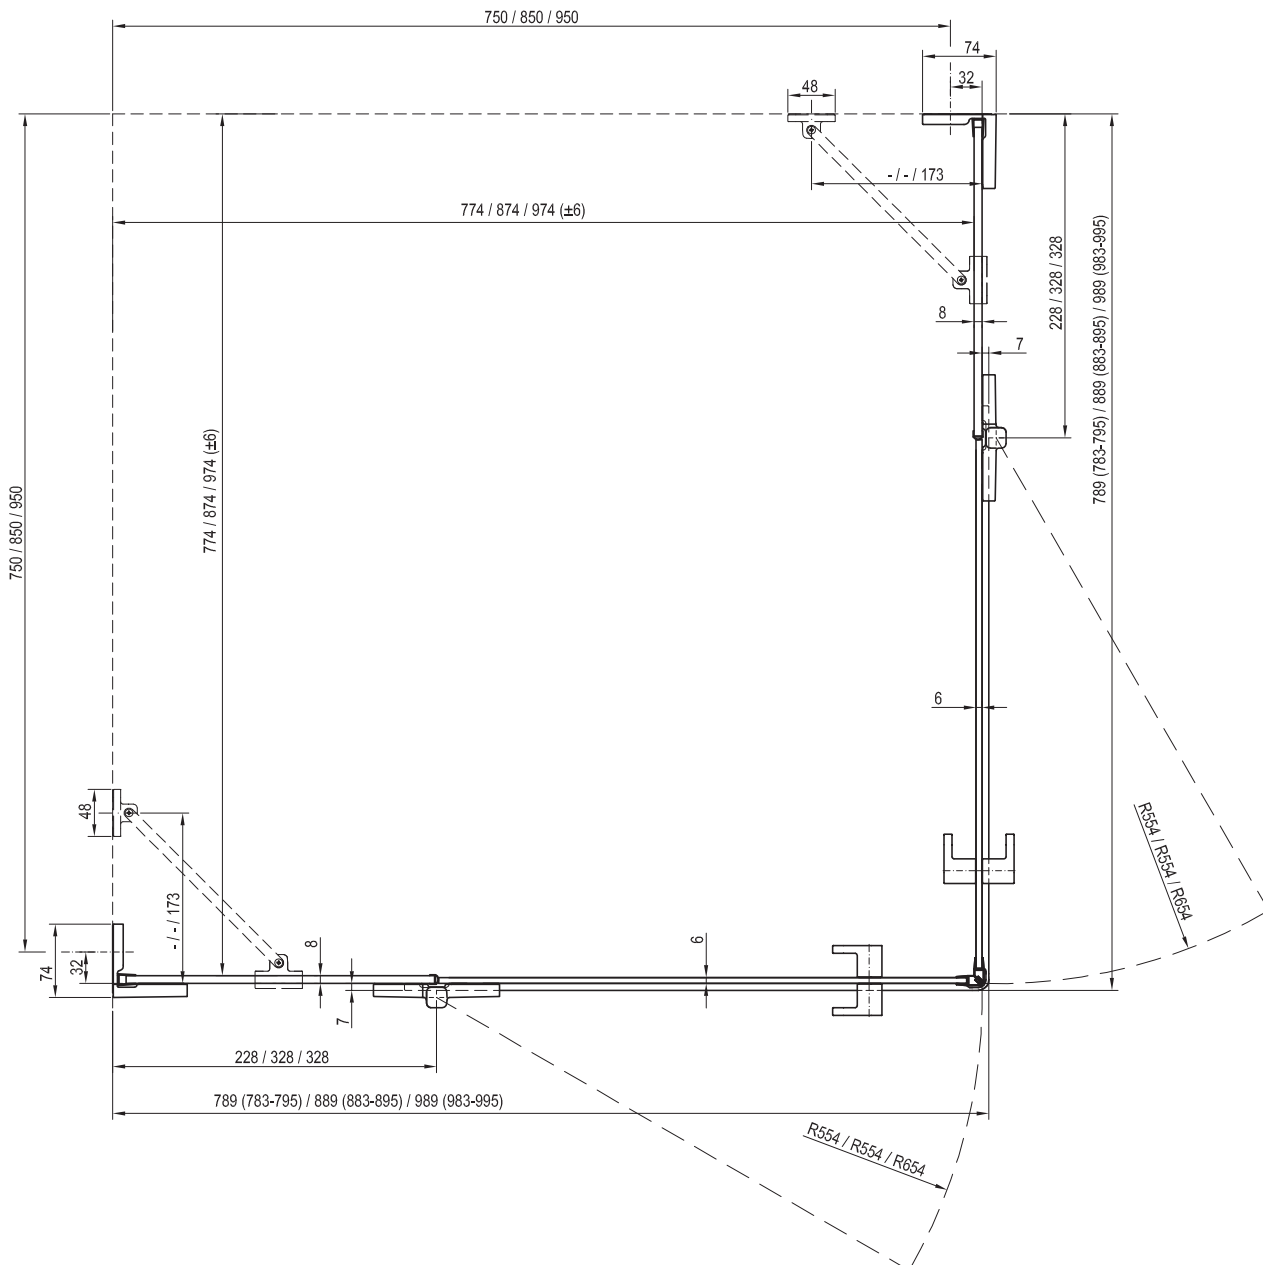

BSRV4 Structural preparation

Type	Mounting onto a tray * Recommended shower tray size (mm)	Floor mounting ** Recommended size of inclined area (mm)
"BSRV4 - 80	800 x 800	774 x 774
"BSRV4 - 90	900 x 900	874 x 874
"BSRV4 - 100	1000 x 1000	974 x 974

* The values listed in the table assume the tray is mounted in accordance with the RAVAK assembly manual

** The values in the table apply to the inside edge of the glass.