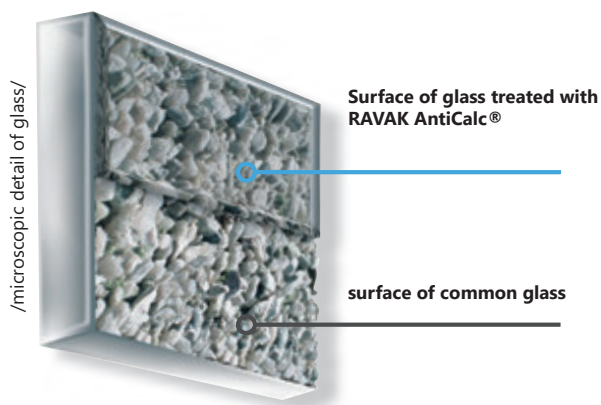

THE BEST SERVICE COMES DIRECTLY FROM THE MANUFACTURER

An invisible shield against dirt and deposits on the glass

All water except for rainwater and distilled water contains a certain amount of salts. Their deposits, known as scale, can only be removed with great difficulty. They form a chemical bond with the glass and give it an unsightly tint over time. Common chemical cleaning products are entirely ineffective against scale. Only the patented RAVAK AntiCalc® technology can reliably protect glass from these permanent stains. All RAVAK shower enclosures and screen glass panes are treated with RAVAK AntiCalc® during production.

RAVAK AntiCalc Conditioner

It is recommended to renew the water-repellent effects of our technology every 3 months (depending on water hardness) by applying RAVAK AntiCalc Conditioner.