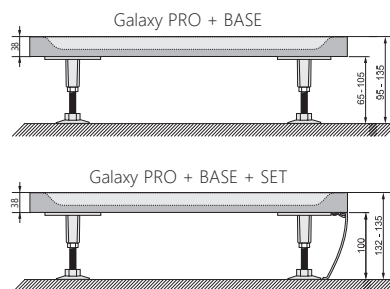

Gigant Pro

Order No.	Type	Size of packaging (cm)	Gross weight (kg)
XA03A401010	Shower tray GIGANT PRO 100x80	84x6x105	35.9
XA03A701010	Shower tray GIGANT PRO 100x90	94x6x105	38
XA03D401010	Shower tray GIGANT PRO 110x80	84x6x115	40.2
XA03G101010	Shower tray GIGANT PRO 120x70	74x6x125	39.6
XA03G401010	Shower tray GIGANT PRO 120x80	84x6x125	43.7
XA03G701010	Shower tray GIGANT PRO 120x90	94x6x125	46.3
XA83AL01010	Panel GIGANT PRO 100x80 SET L	4x64x11	1.22
XA83AP01010	Panel GIGANT PRO 100x80 SET R	4x64x11	1.22
XA83DL01010	Panel GIGANT PRO 110x80 SET L	4x72x11	1.3
XA83DP01010	Panel GIGANT PRO 110x80 SET R	4x72x11	1.3
XA83GL01010	Panel GIGANT PRO 120x80 SET L	4x76x11	1.36
XA83GP01010	Panel GIGANT PRO 120x80 SET R	4x76x11	1.36
XA83GL71010	Panel GIGANT PRO 120x90 SET L	4x75x11	1.43
XA83GP71010	Panel GIGANT PRO 120x90 SET R	4x75x11	1.43
XB2J000000N	Base GALAXY PRO	15x8x8	0.64
A000000004	Universal mounting kit for shower trays	8x5x125	0.66

Material: cast mixture of dolomite and resin
Production process: casting