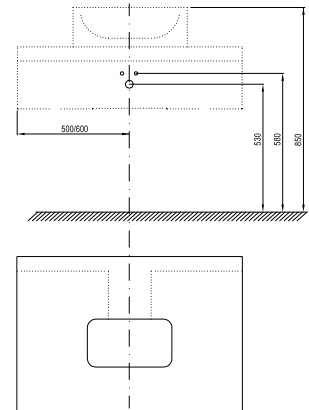

Order No.	Type	Dimensions (mm)	Size of packaging (cm)	Gross weight (kg)
X000001030	SD Formy 1000, white	1000x550x220	106x28x61	46
X000001033	SD Formy 1000, oak	1000x550x220	106x28x61	46
X000001036	SD Formy 1000, walnut	1000x550x220	106x28x61	46
X000001031	SD Formy 1200, white	1200x550x220	126x28x61	56
X000001034	SD Formy 1200, oak	1200x550x220	126x28x61	56
X000001037	SD Formy 1200, walnut	1200x550x220	126x28x61	56

Products are delivered within 14 days as standard.