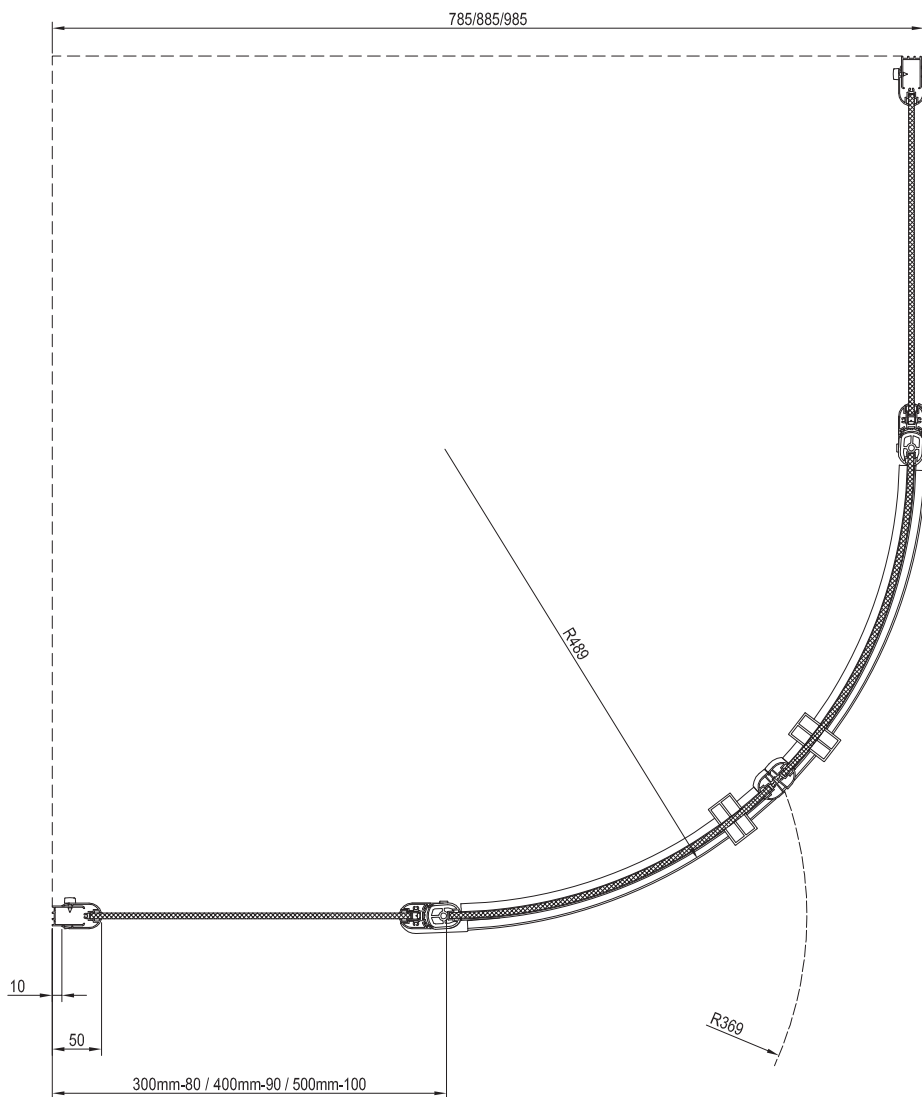

CSKK4 Structural preparation

Type	Mounting onto a tray * Recommended shower tray size (mm)	Floor mounting ** Recommended size of inclined area (mm)
CSKK4 - 80	800 x 800, R 500	In accordance with technical drawings
CSKK4 - 90	900 x 900, R 500	In accordance with technical drawings

* The values listed in the table assume the tray is mounted in accordance with the RAVAK assembly manual

** The values in the table apply to the inside edge of the glass.