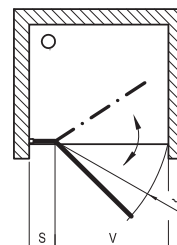

Chrome CSD2

Design

Standard panelling

Atypical panelling

Height
1950 mm

Order No.	Type	Frame	Panelling	Product dimensions (mm)	„S“ dimension (mm)	„V“ entrance (mm)	Size of packaging (cm)	Gross weight (kg)
0QVAC100Z1	CSD2 - 100	white	transparent	975-1005	269	655	117x8x193	33.89
0QVACC00Z1	CSD2 - 100	bright alu	transparent	975-1005	269	655	117x8x193	37.66
0QVACU00Z1	CSD2 - 100	satin	transparent	975-1005	269	655	117x8x193	37.66
0QVDC100Z1	CSD2 - 110	white	transparent	1075-1105	369	655	117x8x193	40.44
0QVDC00Z1	CSD2 - 110	bright alu	transparent	1075-1105	369	655	117x8x193	40.44
0QVDCU00Z1	CSD2 - 110	satin	transparent	1075-1105	369	655	117x8x193	40.44
0QVGC100Z1	CSD2 - 120	white	transparent	1175-1205	469	655	117x8x193	43.78
0QVGC00Z1	CSD2 - 120	bright alu	transparent	1175-1205	469	655	117x8x193	43.78
0QVVCU00Z1	CSD2 - 120	satin	transparent	1175-1205	469	655	117x8x193	43.87

Products are delivered within 14 days as standard.
Metal holder included.

Extension profiles

Order No.	Type	Frame	Product dimensions (mm)	Size of packaging (cm)	Gross weight (kg)
E778801119470	CNPS	white	53x30x1947	3,5x55x195	1.23
E778801C19470	CNPS	bright alu	53x30x1947	3,5x55x195	1.23
E778801U19470	CNPS	satin	53x30x1947	3,5x55x195	1.23