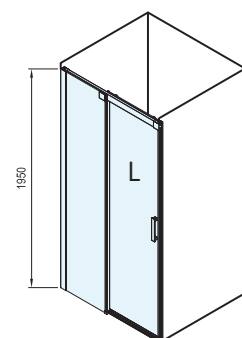

Products are delivered within 14 days as standard.