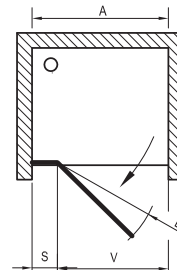

Brilliant BSD2

Design

Standard panelling

Atypical panelling

Height
1950 mm

Order No.	Type	Frame	Panelling	Dimensions (mm)				Size of packaging (cm)	Gross weight (kg)
				„A“	„B“	„S“	„V“		
OUL4AA00Z1	BSD2 - 80 L	-	transparent	790-805	554	218	529	54x4x193	31.07
D01000A084	○ B SET	chrome	-					9x12x28	3.2
OUP4AA00Z1	BSD2 - 80 P	-	transparent	790-805	554	218	529	55x4x193	31.07
D01000A083	○ B SET	chrome	-					9x12x28	3.2
OUL7AA00Z1	BSD2 - 90 L	-	transparent	890-905	554	318	529	55x4x193	35.33
D01000A084	○ B SET	chrome	-					9x12x28	3.2
OUP7AA00Z1	BSD2 - 90 P	-	transparent	890-905	554	318	529	55x4x193	35.33
D01000A083	○ B SET	chrome	-					9x12x28	3.2
OULAAA00Z1	BSD2 - 100 L	-	transparent	990-1005	654	318	629	56x4x193	38.45
D01000A086	■ B SET	chrome	-					9x12x28	3.92
OUPAAA00Z1	BSD2 - 100 P	-	transparent	990-1005	654	318	629	56x4x193	38.45
D01000A085	■ B SET	chrome	-					9x12x62	3.92

Products are delivered within 14 days as standard.
For a complete product, it is necessary to order a glass pane pack separately and a B SET separately.

○ B SET BSD2-L/R 80/90 =

■ B SET BSD2-L/R 100 =