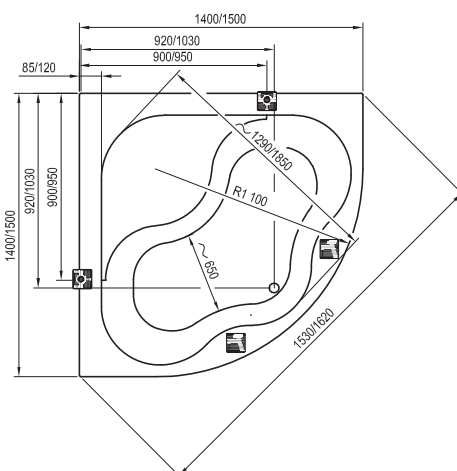

Bathtub colour

WHITE

Panel colour

WHITE

Order No.	BATHTUB	Dimensions (mm)	Size of packaging (cm)	Gross weight (kg)
CF01000000	Bathtub GENTIANA 140x140	1400x1400x460	141x141x50	31
CG01000000	Bathtub GENTIANA 150x150	1500x1500x460	151x151x50	35.5

Order No.	PANELS AND SUPPORTS	Dimensions (mm)	Size of packaging (cm)	Gross weight (kg)
CY65000000	Support for bathtub NEW DAY, GENTIANA	88x11x5	88x11x5	6.37
CZF1000A0	Panel NEW DAY, GENTIANA 140	5x55x58	5x55x58	6.98
CZG1000A0	Panel NEW DAY, GENTIANA 150	5x59x58	5x59x58	7.06
B26500000N	Panelkit NEW DAY, GENTIANA	55x11x5	55x11x5	1.68

Order No.	RECOMMENDED PRODUCTS	Dimensions (mm)	Size of packaging (cm)	Gross weight (kg)
X01440	Bathtub overflow filler 570 C-C S/R, chrome	---	15x11x39	0.83
X01507	Bathtub waste set 570 B S/R, chrome	---	38x8,5x14,5	0.75
X01377	Bathtub waste set 570 C-C R/R, chrome	---	14x8x38	0.72
X01305	Bathtub waste set 570 B R/R, chrome	---	14x8x38	0.83

140 / 150 cm
140 / 150 cm