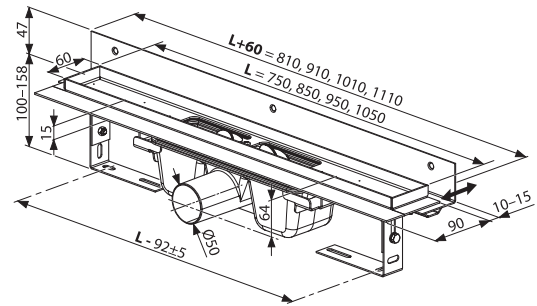

25/3

WARRANTY ON STAINLESS STEEL SHOWER CHANNELS

↑
100mm

ASSEMBLY HEIGHT

CONCEPTS

10°

Order No.	Type	Size of packaging (cm)	Gross weight (kg)
X01626	OZW RAVAK 10° 750, stainless	82x16x20,5	4.23
X01629	OZW RAVAK 10° 850, stainless	92x16x20,5	4.55