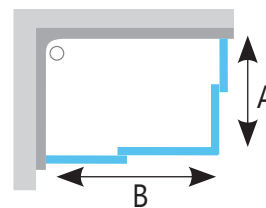

BLSRV2K + BLSRV2K Corner sliding four-piece shower enclosure