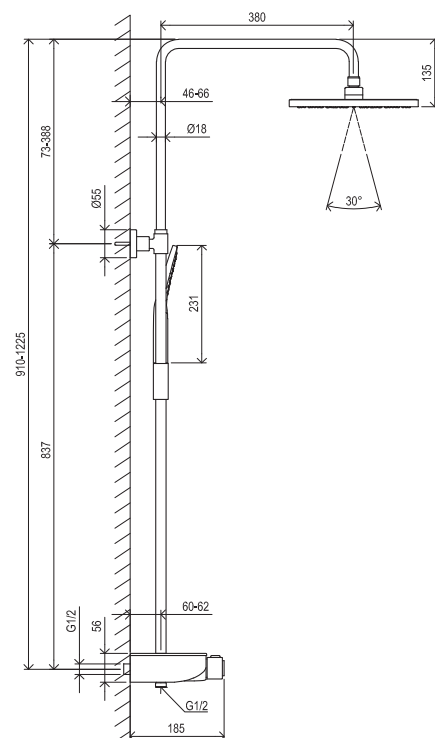

Order No.	Type	Design	Flow rate	Size of packaging (cm)	Gross weight (kg)
X070161	TE 094.01CR/WH Shower column thermo with Stop function	chrome/white	16/8	86x37,8x11	6.53
X070162	TE 094.02CR/BL Shower column thermo with Stop function	chrome/black	16/8	86x37,8x11	6.53

Flow rate values: TD F 091 head/hand shower Flow rate values: TE 094 head/hand shower
Flow rate is given in l/min at a pressure of 0.3 MPa. Products are delivered within 14 days as standard.