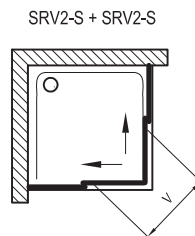

Supernova SRV2-S + SRV2-S

Design

Standard panelling

Atypical panelling

Height
1950 mm

Extension and connecting profiles

Order No.	Type	Frame	Product dimensions (mm)	Size of packaging (cm)	Gross weight (kg)
E7788011195021	NPS 195	white	23x26x1950	2x3x195	0.41
E7788013195021	NPS 195	black	23x26x1950	2x3x195	0.41
E778801U195021	NPS 195	satın	23x26x1950	2x3x195	0.41
E119500021	T connection 195	white	68x60x1950	7x7x199	1.87
E11950002U	T connection 195	satın	68x60x1950	7x7x199	1.87