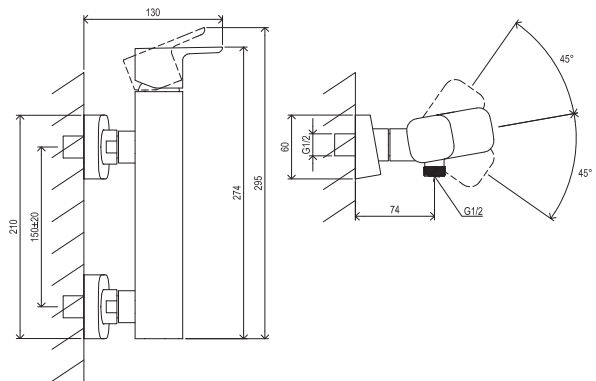

Order No.	Type	Design	Flow rate	Size of packaging (cm)	Gross weight (kg)
X070132	TD F 032.00CR Wall-mounted shower faucet, w/o set	chrome	21	28x22x7,5	2.26
X070153	TD F 032.20BL Wall-mounted shower faucet, w/o set	black	19/21	28x22x7,5	2.26