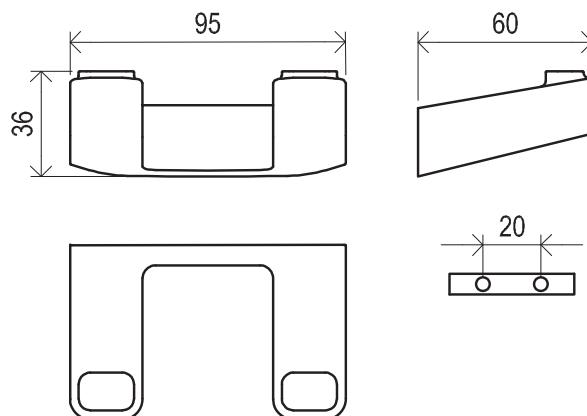

Order No.	Type	Design	Size of packaging (cm)	Gross weight (kg)
X07P352	TD 100.00CR Double hook	chrome	11x4,5x16	0.24
X07P554	TD 100.20BL Double hook	black	11x4,5x16	0.24