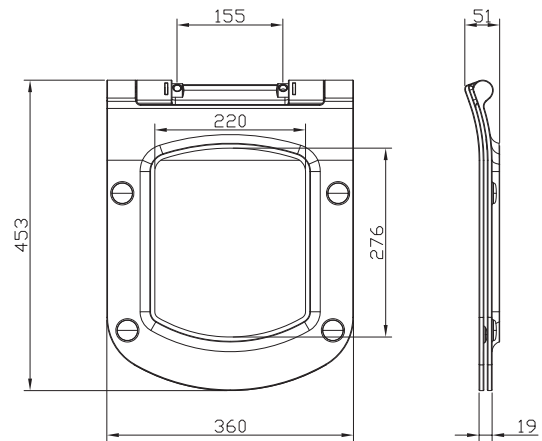

# Classic toilet

Order No.	Type	Dimensions (mm)	Size of packaging (cm)	Gross weight (kg)
<b>X01671</b>	WC Classic RimOff, white	370x515x350	38x38x53	22.1

Order No.	Type	Dimensions (mm)	Size of packaging (cm)	Gross weight (kg)
<b>X01673</b>	Toilet seat Classic Slim, white	360x453x51	43x38x6	3.2