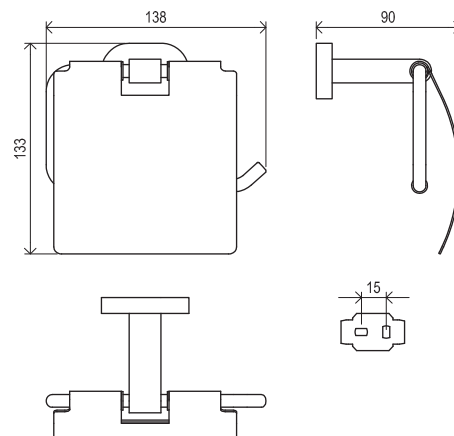

5

WARRANTY ON
BATHROOM
ACCESSORIES

RAVAK
CLEANER
CHROME

CuZn

METAL
DESIGN

CONCEPTS

Chrome

Order No.	Type	Design	Size of packaging (cm)	Gross weight (kg)
X07P191	CR 400.00CR Toilet paper holder	chrome	16x15x9	0.59