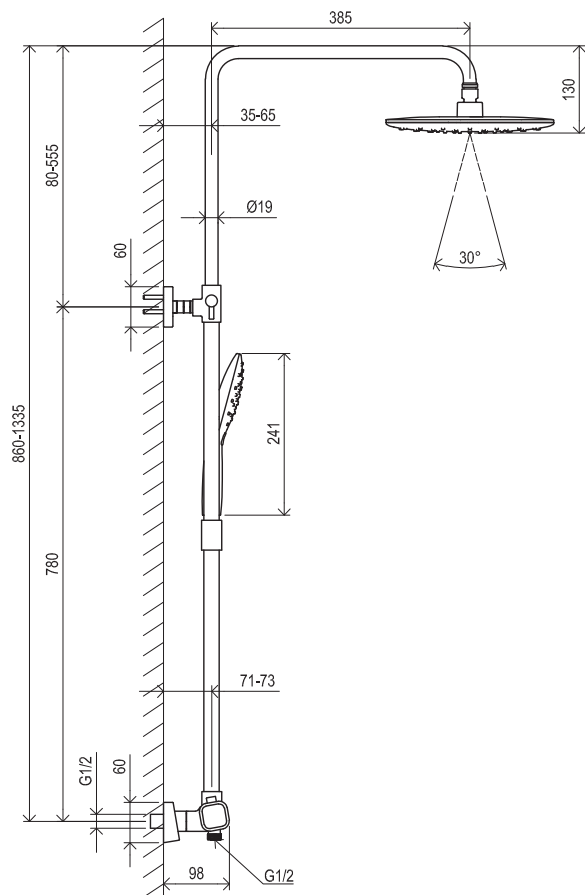

SOFT MOVE

RAVAK CLEANER CHROME

CONCEPTS

10°

Order No.	Type	Design	Flow rate	Size of packaging (cm)	Gross weight (kg)
<b>X070071</b>	TD 066.00CR.O1.RB070 Concealed faucet, 1-way w/o body	chrome	22	21,5x18,5x10	1.59
<b>X070052</b>	RB 070.50 R-box for 065.00, 066.00	-		16x12x12	1.19