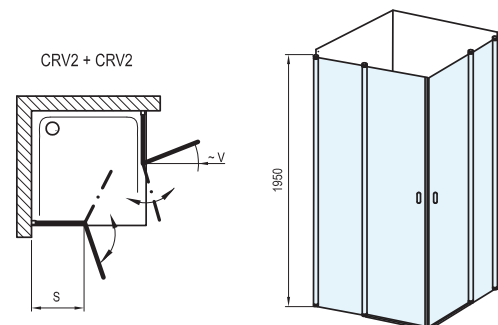

Extension profiles

Order No.	Type	Frame	Product dimensions (mm)	Size of packaging (cm)	Gross weight (kg)
E778801119470	CNPS	white	53x30x1947	3,5x55x195	1.23
E778801C19470	CNPS	bright alu	53x30x1947	3,5x55x195	1.23
E778801U19470	CNPS	satin	53x30x1947	3,5x55x195	1.23