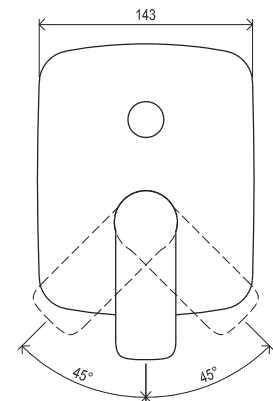

Order No.	Type	Design	Flow rate	Size of packaging (cm)	Gross weight (kg)
X070088	CL 065.00CR.O2.RB070 Concealed faucet, automat, 2-way w/o body	chrome	20/20	21,5x18,5x10	1.83
X070052	RB 070.50 R-box for 065.00, 066.00	-		16x12x12	1.19