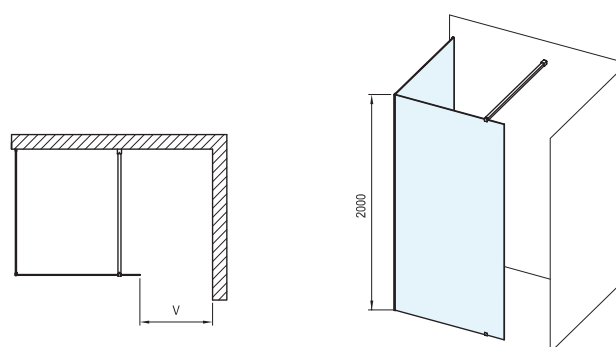

Walk-In Corner

Design

Standard panelling

Atypical panelling

Height
2000 mm

Order No.	Type	Frame	Panelling	Product dimensions (mm)	„V“ entrance (mm)	Size of packaging (cm)	Gross weight (kg)
GW1CD4300Z1	Walk-In Corner - 110/80	black	transparent	1100x800	800	115x16x205	89.5
GWD010003017	W SET - 80 Wall/Corner	black	-	---	800	110x7,4x5	1.19
GW1CD4C00Z1	Walk-In Corner - 110/80	bright alu	transparent	1100x800	800	115x16x205	89.5
GWD01000A093	W SET - 80 Wall/Corner	bright alu	-	---	800	110x7,4x5	1.19
GW1CG4300Z1	Walk-In Corner - 120/80	black	transparent	1200x800	800	125x16x205	93.5
GWD010003017	W SET - 80 Wall/Corner	black	-	---	800	110x7,4x5	1.19
GW1CG4C00Z1	Walk-In Corner - 120/80	bright alu	transparent	1200x800	800	125x16x205	93.5
GWD01000A093	W SET - 80 Wall/Corner	bright alu	-	---	800	110x7,4x5	1.19
GW1CG7300Z1	Walk-In Corner - 120/90	black	transparent	1200x900	900	125x16x205	97.5
GWD010003018	W SET - 90 Wall/Corner	black	-	---	900	120x7,4x5	1.24
GW1CG7C00Z1	Walk-In Corner - 120/90	bright alu	transparent	1200x900	900	125x16x205	97.5
GWD01000A094	W SET - 90 Wall/Corner	bright alu	-	---	900	120x7,4x5	1.24

Products are delivered within 14 days as standard.
For a complete product, it is necessary to order a Walk-In Corner glass pane pack separately and a W SET-Corner separately.