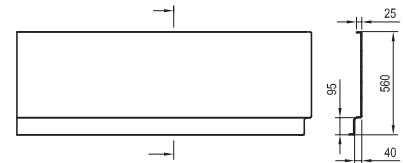

1951
2251

VOLUME

25 kg
27 kg

WEIGHT

CONCEPTS

L/R

L/R OPTION

10

10-YEAR
WARRANTY

Chrome

Bathtub colour

WHITE

Panel colour

WHITE

Order No.	BATHTUB	Dimensions (mm)	Size of packaging (cm)	Gross weight (kg)
CA51000000	Bathtub CHROME 160x105 L	1600x1050x440	165x107x48	22.6
CA61000000	Bathtub CHROME 160x105 R	1600x1050x440	165x107x48	22.6
CA31000000	Bathtub CHROME 170x105 L	1700x1050x440	175x107x48	27
CA41000000	Bathtub CHROME 170x105 R	1700x1050x440	175x107x48	27

Order No.	PANELS AND SUPPORTS	Dimensions (mm)	Size of packaging (cm)	Gross weight (kg)
CY81000000	Support for bathtub 10°, Chrome 160/170x105	---	88x11x5	4.22
CZA5100A00	Panel CHROME 160x105 L	162x107x55	162x107x55	6.16
CZA6100A00	Panel CHROME 160x105 R	162x107x55	162x107x55	6.16
CZA3100A00	Panel CHROME 170x105 L	172x107x55	172x107x55	6.53
CZA4100A00	Panel CHROME 170x105 R	172x107x55	172x107x55	6.38
B28100000N	Panelkit 10°, BeHappy II, Chrome 160/170x105	---	72x11x5	1.45

Order No.	RECOMMENDED PRODUCTS	Dimensions (mm)	Size of packaging (cm)	Gross weight (kg)
X01377	Bathtub waste set 570 C-C R/R, chrome	---	14x8x38	0.72
X01305	Bathtub waste set 570 B R/R, chrome	---	14x8x38	0.83
7QLA0C03Z1	10CVS2 - 100 L	1000	98x6x153	26.9
7QRA0C03Z1	10CVS2 - 100 R	1000	98x6x153	26.9

160 / 170 cm
105 cm

Warranty: 10 years – The warranty is contingent on the buyer using original RAVAK supports (legs) intended for the given type of bathtub in accordance with the assembly manual! Products are delivered within 14 days as standard.