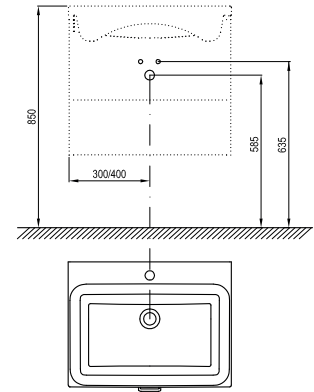

5

5-YEAR
WARRANTY

ANTI-
MOISTURE
FINISH

Design

White gloss

Comfort

Order No.	Type	Dimensions (mm)	Size of packaging (cm)	Gross weight (kg)
X000001377	SD Comfort 600, white/white	600x460x500	64,1x56,1x50,5	27
X000001378	SD Comfort 800, white/white	800x460x500	84,1x56,1x50,5	31
X000001385	Handle Comfort, chrome	82x30x69	10x2,5x9	0.19
XJX01260001	Washbasin Comfort 600 ceramic, white	600x460x160	64x50x16	14.68
XJX01280001	Washbasin Comfort 800 ceramic, white	800x460x160	84x50x16	16.7
X01723	Washbasin waste trap with fixed waste	Ø 70x155-243x245	25,2x18x10	0.56