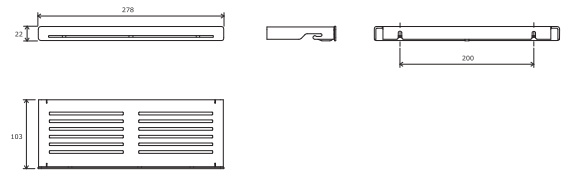

5

5-YEAR WARRANTY

RAVAK
CLEANER
CHROME

Slim shelves