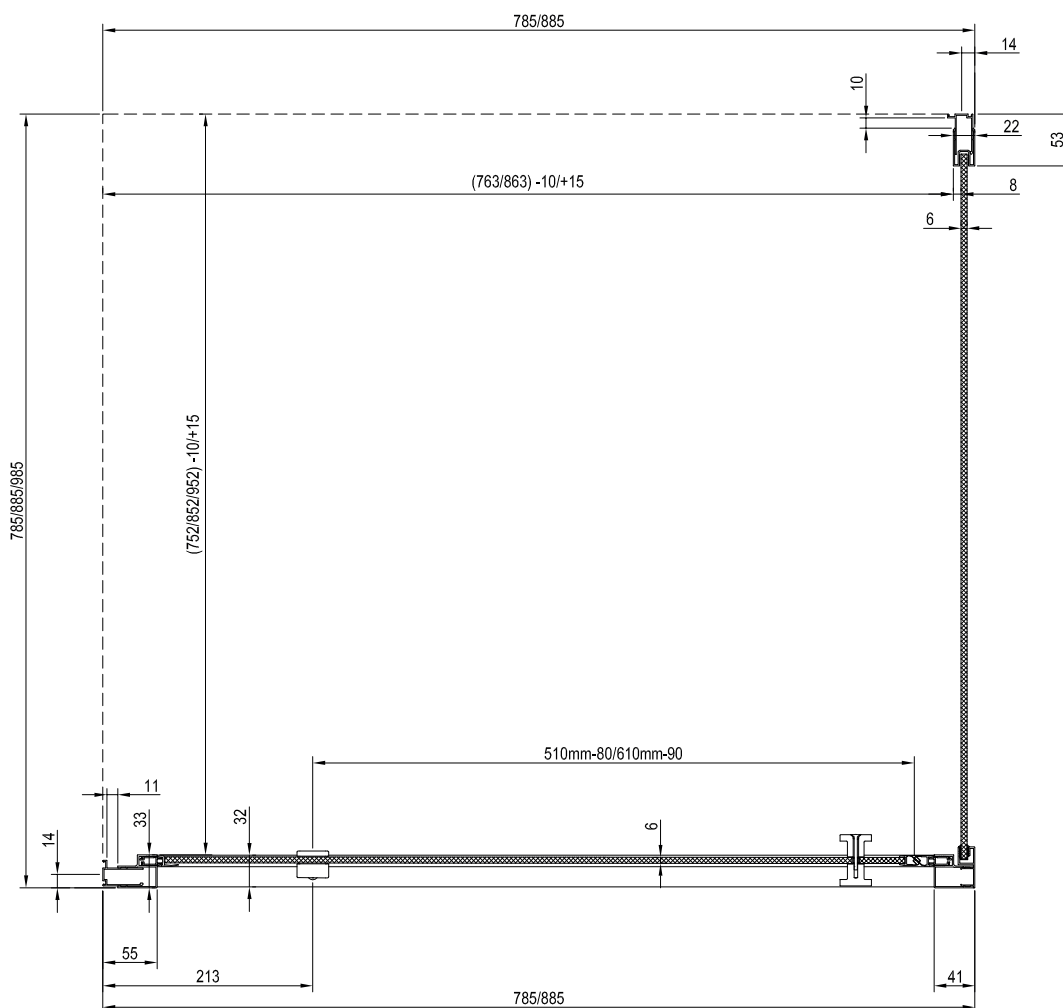

NDOP1 + NPSS Structural preparation

Type	Mounting onto a tray * Recommended shower tray size (mm)	Floor mounting ** Recommended size of inclined area (mm)
NDOP1 - 80 + NPSS - 80	800 x 800	761 x 744
NDOP1 - 90 + NPSS - 90	900 x 900	861 x 844

* The values listed in the table assume the tray is mounted in accordance with the RAVAK assembly manual

** The values in the table apply to the inside edge of the glass.