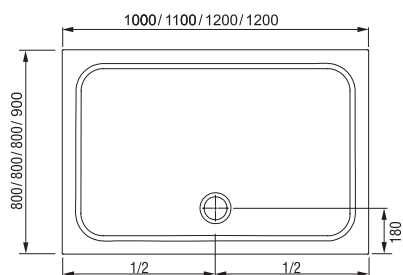

Gigant Pro Chrome

Order No.	Type	Size of packaging (cm)	Gross weight (kg)
XA04A401010	Shower tray GIGANT PRO CHROME 100x80	84x6x105	34.6
XA04A701010	Shower tray GIGANT PRO CHROME 100x90	94x6x105	39.7
XA04D401010	Shower tray GIGANT PRO CHROME 110x80	84x6x115	39.7
XA04G401010	Shower tray GIGANT PRO CHROME 120x80	84x6x125	43
XA04G701010	Shower tray GIGANT PRO CHROME 120x90	94x6x125	47.5
XA83AL01010	Panel GIGANT PRO 100x80 SET L	4x64x11	1.22
XA83AP01010	Panel GIGANT PRO 100x80 SET R	4x64x11	1.22
XA83DL01010	Panel GIGANT PRO 110x80 SET L	4x72x11	1.3
XA83DP01010	Panel GIGANT PRO 110x80 SET R	4x72x11	1.3
XA83GL01010	Panel GIGANT PRO 120x80 SET L	4x76x11	1.36
XA83GP01010	Panel GIGANT PRO 120x80 SET R	4x76x11	1.36
XA83GL71010	Panel GIGANT PRO 120x90 SET L	4x75x11	1.43
XA83GP71010	Panel GIGANT PRO 120x90 SET R	4x75x11	1.43
XB2J000000N	Base GALAXY PRO	15x8x8	0.64
A000000004	Universal mounting kit for shower trays	8x5x125	0.66

Material: cast mixture of dolomite and resin
Production process: casting