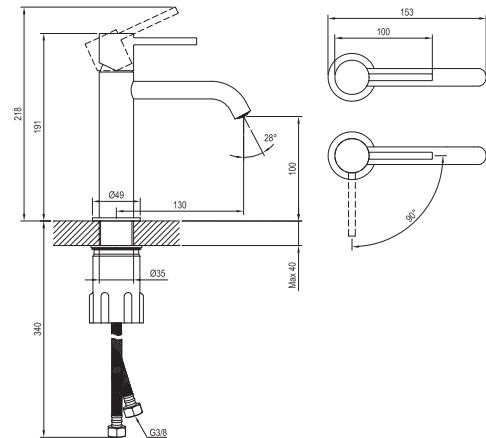

Order No.	Type	Design	Flow rate	Size of packaging (cm)	Gross weight (kg)
X070394	ES 012.01CR Washbasin faucet BeCool 190 mm, w/o pop-up waste	Chrome	5	35,3x23x7,4	1.13
X070395	ES 012.11WV Washbasin faucet BeCool 190 mm, w/o pop-up waste	White Velvet	5	35,3x23x7,4	1.13
X070396	ES 012.21BLM Washbasin faucet BeCool 190 mm, w/o pop-up waste	Black Matt	5	35,3x23x7,4	1.13
X070397	ES 012.21GB Washbasin faucet BeCool 190 mm, w/o pop-up waste	Graphite Brushed	5	35,3x23x7,4	1.13
X070398	ES 012.61RGB Washbasin faucet BeCool 190 mm, w/o pop-up waste	Rose Gold Brushed	5	35,3x23x7,4	1.13

Flow rate is given in l/min at a pressure of 0.3 MPa. Products are delivered within 14 days as standard.