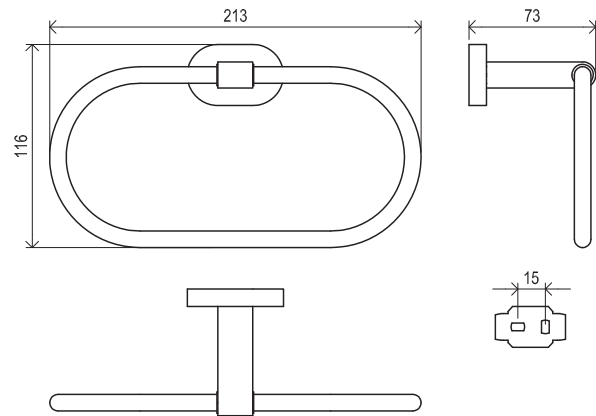

# Chrome

Order No.	Type	Design	Size of packaging (cm)	Gross weight (kg)
<b>X07P190</b>	CR 300.00CR Towel holder oval	chrome	23x15x9	0.46

Order No.	Type	Design	Size of packaging (cm)	Gross weight (kg)
<b>X07P192</b>	CR 310.00CR Towel bar	chrome	68x8x6,5	0.69