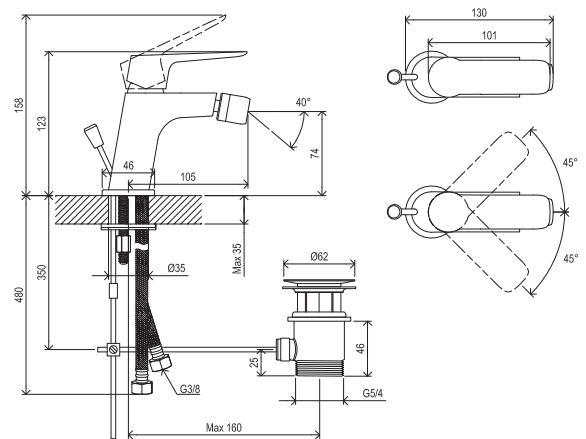

EASYLEAN

Order No.	Type	Design	Flow rate	Size of packaging (cm)	Gross weight (kg)
<b>X070082</b>	CL 055.00CR Bidet faucet 123 mm, with pop-up waste	chrome	10	28x20x7,5	1.48

5

5-YEAR WARRANTY ON FAUCETS

SOFT MOVE