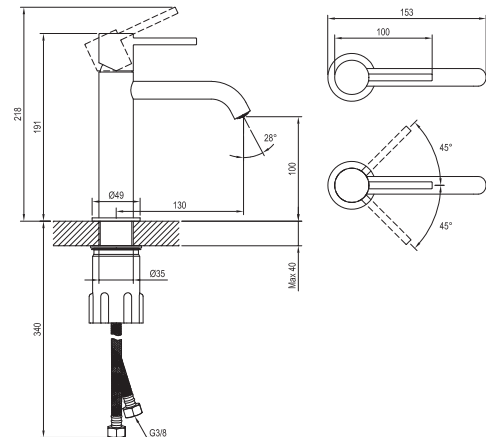

Shower accessories → 562

Waste traps / Waste plugs → 404

Extras → 582

Solitaire washbasins → 366

Detergents → 601

5

5-YEAR  
WARRANTY  
ON FAUCETS

**Espirit**