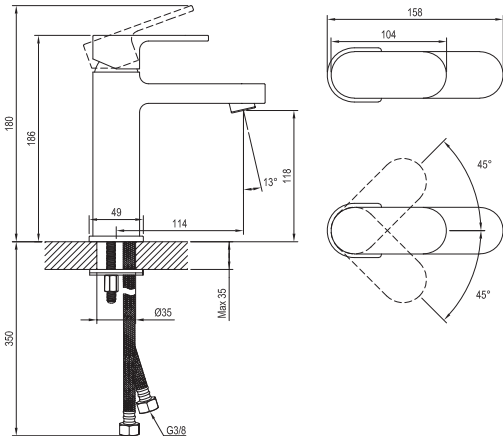

Order No.	Type	Design	Flow rate	Size of packaging (cm)	Gross weight (kg)
X070191	CR 014.00CR Washbasin faucet 180 mm, w/o pop-up waste	chrome	8	32x21x7,5	1.74