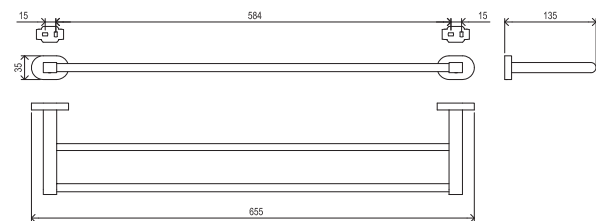

Order No.	Type	Design	Size of packaging (cm)	Gross weight (kg)
X07P192	CR 310.00CR Towel bar	chrome	68x8x6,5	0.69