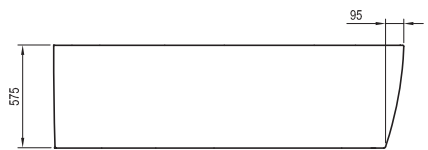

LoveStory II

Bathtub colour

Panel colour

Order No.	BATHTUB	Dimensions (mm)	Size of packaging (cm)	Gross weight (kg)
C75100000	Bathtub LOVE STORY II L	1890x1390x455	50x140x185	37.4
C76100000	Bathtub LOVE STORY II R	1890x1390x455	50x140x185	37.4

Order No.	PANELS AND SUPPORTS	Dimensions (mm)	Size of packaging (cm)	Gross weight (kg)
CY7500000	Support for bathtub LOVE STORY II	110x10x7	110x10x7	4.7
CZ75100A00	Panel LOVE STORY II L	3x57x60	3x57x60	8.05
CZ76100A00	Panel LOVE STORY II R	3x57x60	3x57x60	8.05
B27500000N	Panelkit LOVE STORY II	86x11x7	86x11x7	4.54

Order No.	RECOMMENDED PRODUCTS	Dimensions (mm)	Size of packaging (cm)	Gross weight (kg)
X01440	Bathtub overflow filler 570 C-C S/R, chrome	---	15x11x39	0.83
X01438	Bathtub overflow filler 570 B S/R, chrome	---	15x11x39	0.93

196 cm
139 cm