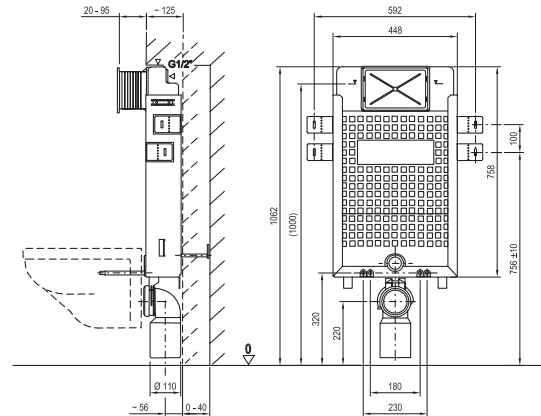

Classic toilet

Order No.	Type	Dimensions (mm)	Size of packaging (cm)	Gross weight (kg)
X01702	WC module II/1000 for building into solid walls	448x1062x145-220	47,5x14x104,5	9,95