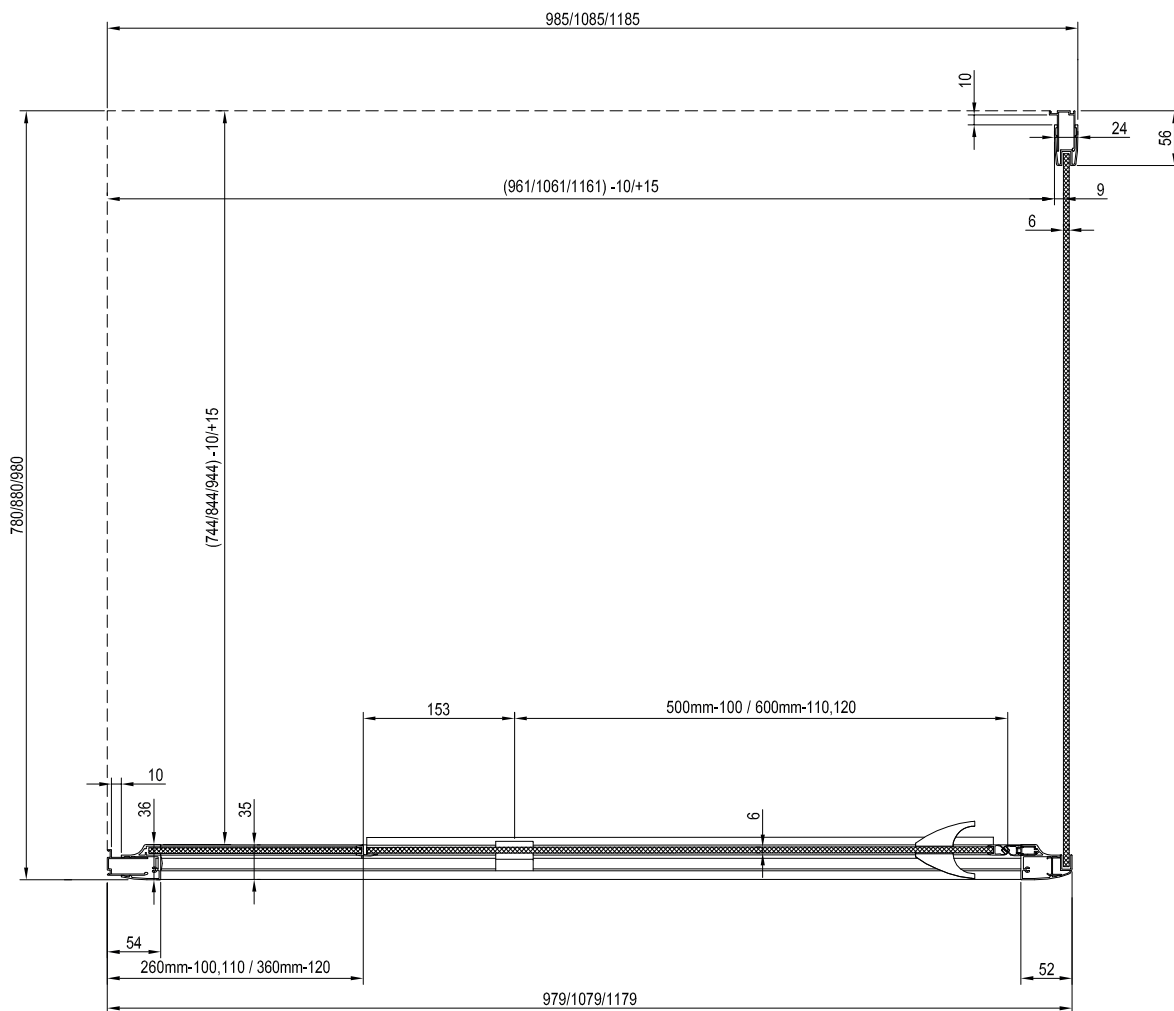

PDOP2 + PPS Structural preparation

Type	Mounting onto a tray* Recommended shower tray size (mm)	Floor mounting** Recommended size of inclined area (mm)
PDOP2 - 100 + PPS - 80	1000 x 800	961 x 744
PDOP2 - 100 + PPS - 100	1000 x 1000	961 x 944
PDOP2 - 110 + PPS - 80	1100 x 800	1061 x 744
PDOP2 - 120 + PPS - 80	1200 x 800	1161 x 744
PDOP2 - 120 + PPS - 90	1200 x 900	1161 x 844

* The values listed in the table assume the tray is mounted in accordance with the RAVAK assembly manual

** The values in the table apply to the inside edge of the glass.