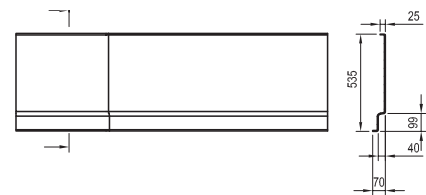

BeHappy II

Bathtub colour

WHITE

Panel colour

WHITE

Order No.	BATHTUB	Dimensions (mm)	Size of packaging (cm)	Gross weight (kg)
C981000000	Bathtub BE HAPPY II 150x75 L	1500x750x435	155x77x48	20.8
C991000000	Bathtub BE HAPPY II 150x75 R	1500x750x435	155x77x48	20.8
C961000000	Bathtub BE HAPPY II 160x75 L	1600x750x435	165x77x48	21.35
C971000000	Bathtub BE HAPPY II 160x75 R	1600x750x435	165x77x48	21.35
C941000000	Bathtub BE HAPPY II 170x75 L	1700x750x435	175x77x48	21.4
C951000000	Bathtub BE HAPPY II 170x75 R	1700x750x435	175x77x48	21.4

Order No.	PANELS AND SUPPORTS	Dimensions (mm)	Size of packaging (cm)	Gross weight (kg)
CY94000000	Support for bathtub BE HAPPY II	---	66x11x5	3.6
CZ98100A00	Panel BE HAPPY II 150 L	1500x750x535	152x77x56	4.43
CZ99100A00	Panel BE HAPPY II 150 R	1500x750x535	152x77x56	4.22
CZ96100A00	Panel BE HAPPY II 160 L	1600x750x535	162x77x56	4.73
CZ97100A00	Panel BE HAPPY II 160 R	1600x750x535	162x77x56	4.73
CZ94100A00	Panel BE HAPPY II 170 L	1700x750x535	172x77x56	4.9
CZ95100A00	Panel BE HAPPY II 170 R	1700x750x535	172x77x56	4.9
B28100000N	Panelkit 10°, BeHappy II, Chrome 160/170x105	---	72x11x5	1.45

Order No.	RECOMMENDED PRODUCTS	Dimensions (mm)	Size of packaging (cm)	Gross weight (kg)
X01377	Bathtub waste set 570 C-C R/R, chrome	---	14x8x38	0.72
795P0100Z1	VS3 - 100	---	37x5x142	14.14
795P0U00Z1	VS3 - 100	---	37x5x142	14.14
795S0100Z1	VS3 - 115	---	42x5x142	15.95

150 / 160 / 170 cm
75 cm

Warranty: 10 years – The warranty is contingent on the buyer using original RAVAK supports (legs) intended for the given type of bathtub in accordance with the assembly manual! Products are delivered within 14 days as standard.