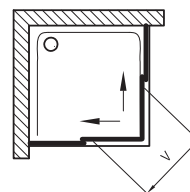

Height
1900 mm

Order No.	Type	Frame	Panelling	Product dimensions (mm)	„V“ entrance (mm)	Size of packaging (cm)	Gross weight (kg)
1LV40100Z1	BLRV2 - 80	white	transparent	780-800x780-800	435	69,5x11x201,5	54.58
1LV40100ZG	BLRV2 - 80	white	grape	780-800x780-800	435	69,5x11x201,5	54.58
1LV40C00Z1	BLRV2 - 80	bright alu	transparent	780-800x780-800	435	69,5x11x201,5	54.58
1LV40C00ZG	BLRV2 - 80	bright alu	grape	780-800x780-800	435	69,5x11x201,5	54.58
1LV40U00Z1	BLRV2 - 80	satin	transparent	780-800x780-800	435	69,5x11x201,5	54.58
1LV40U00ZG	BLRV2 - 80	satin	grape	780-800x780-800	435	69,5x11x201,5	54.58
1LV70100Z1	BLRV2 - 90	white	transparent	880-900x880-900	500	69,5x11x201,5	60.39
1LV70100ZG	BLRV2 - 90	white	grape	880-900x880-900	500	69,5x11x201,5	60.39
1LV70C00Z1	BLRV2 - 90	bright alu	transparent	880-900x880-900	500	69,5x11x201,5	60.39
1LV70C00ZG	BLRV2 - 90	bright alu	grape	880-900x880-900	500	69,5x11x201,5	60.39
1LV70U00Z1	BLRV2 - 90	satin	transparent	880-900x880-900	500	69,5x11x201,5	60.39
1LV70U00ZG	BLRV2 - 90	satin	grape	880-900x880-900	500	69,5x11x201,5	60.39

Products are delivered within 14 days as standard.

Extension profiles

Order No.	Type	Frame	Product dimensions (mm)	Size of packaging (cm)	Gross weight (kg)
E77880111900B	BLNPS	white	23x26x1900	2x3x191	0.5
E778801C1900B	BLNPS	bright alu	23x26x1900	2x3x191	0.41
E778801U1900B	BLNPS	satin	23x26x1900	2x3x191	0.41