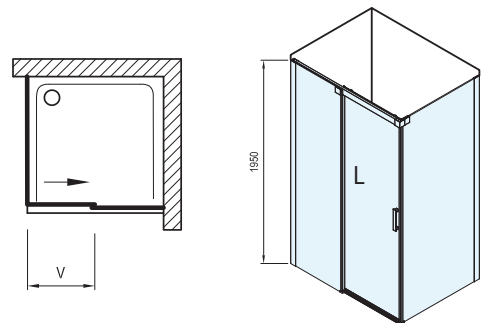

Products are delivered within 14 days as standard.