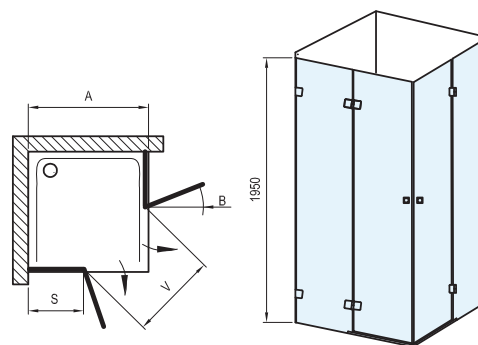

Brilliant BSRV4

Design

Standard panelling

Atypical panelling

Height
1950 mm

Order No.	Type	Frame	Panelling	Dimensions (mm)				Size of packaging (cm)	Gross weight (kg)
				„A“	„B“	„S“	„V“		
1UV44A00Z1	BSRV4 - 80	-	transparent	783-795	554	228	763	69,5x11x201,5	58.4
D01000A073	○ B SET	chrome	-					9x12x62	6.02
1UV77A00Z1	BSRV4 - 90	-	transparent	883-895	554	328	763	69,5x11x201,5	65.96
D01000A073	○ B SET	chrome	-					9x12x62	6.02
1UVAAA00Z1	BSRV4 - 100	-	transparent	983-995	654	328	905	69,5x11x201,5	71.79
D01000A074	■ B SET	chrome	-					9x12x62	7.14

Products are delivered within 14 days as standard.
For a complete product, it is necessary to order a glass pane pack separately and a B SET separately.

○ B SET BSRV4 80/90 =

■ B SET BSRV4 100 =