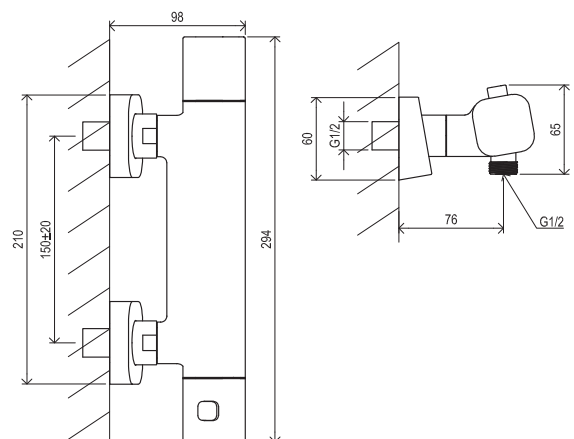

Order No.	Type	Design	Flow rate	Size of packaging (cm)	Gross weight (kg)
X070140	TD F 033.00CR Thermostatic shower faucet, w/o set	chrome	21	34x18x6,5	2.65
X070154	TD F 033.20BL Thermostatic shower faucet, w/o set	black	21	34x18x6,5	2.65

Flow rate values: TD F 022 bathtub/hand shower
Flow rate is given in l/min at a pressure of 0.3 MPa. Products are delivered within 14 days as standard.