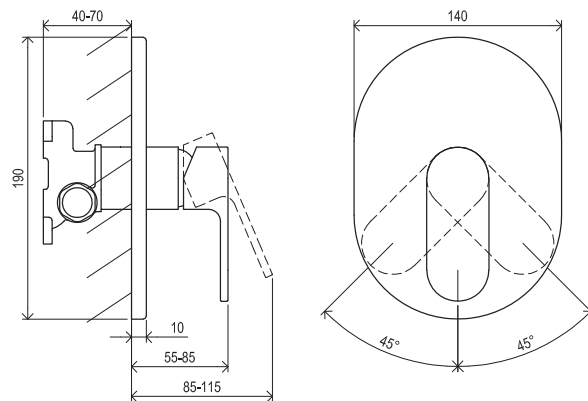

Order No.	Type	Design	Flow rate	Size of packaging (cm)	Gross weight (kg)
X070057	CR 066.00CR.O1.RB070 Concealed faucet, 1-way w/o body	chrome	21	21x15,5x15	1.51
X070052	RB 070.50 R-box for 065.00, 066.00	-		16x12x12	1.19