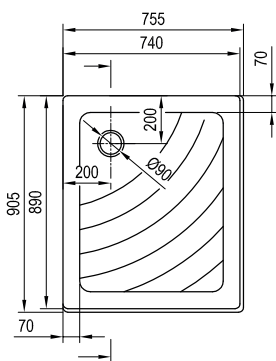

# Sabina

 Deep seating shower tray

Depth of 27 cm brings together the advantages of both a bathtub and an enclosure

Offers comfortable seating when showering