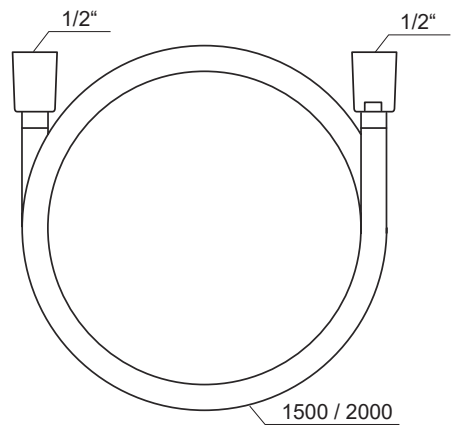

Order No.	Type	Design	Size of packaging (cm)	Gross weight (kg)
X07P338	914.00CR Shower hose 150 cm, SilverShine	chrome	19x5,5x19	0.35
X07P339	914.02CR Shower hose 200 cm, SilverShine	chrome	19x5,5x19	0.42

Products are delivered within 14 days as standard.