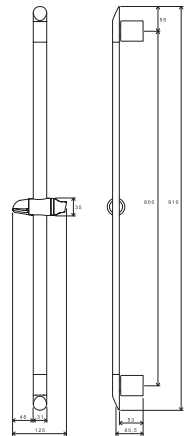

Order No.	Type	Design	Size of packaging (cm)	Gross weight (kg)
X07P014	973.00CR Shower bar with sliding shower holder 91 cm	chrome	91,5x10x5,5	0.71