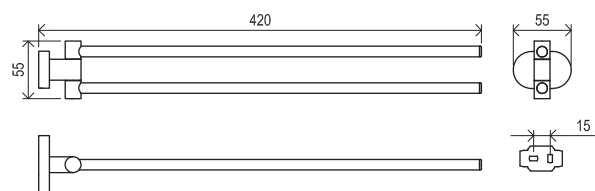

Order No.	Type	Design	Size of packaging (cm)	Gross weight (kg)
X07P319	CR 340.00CR Swivel towel holder	chrome	7x7x45	0.42