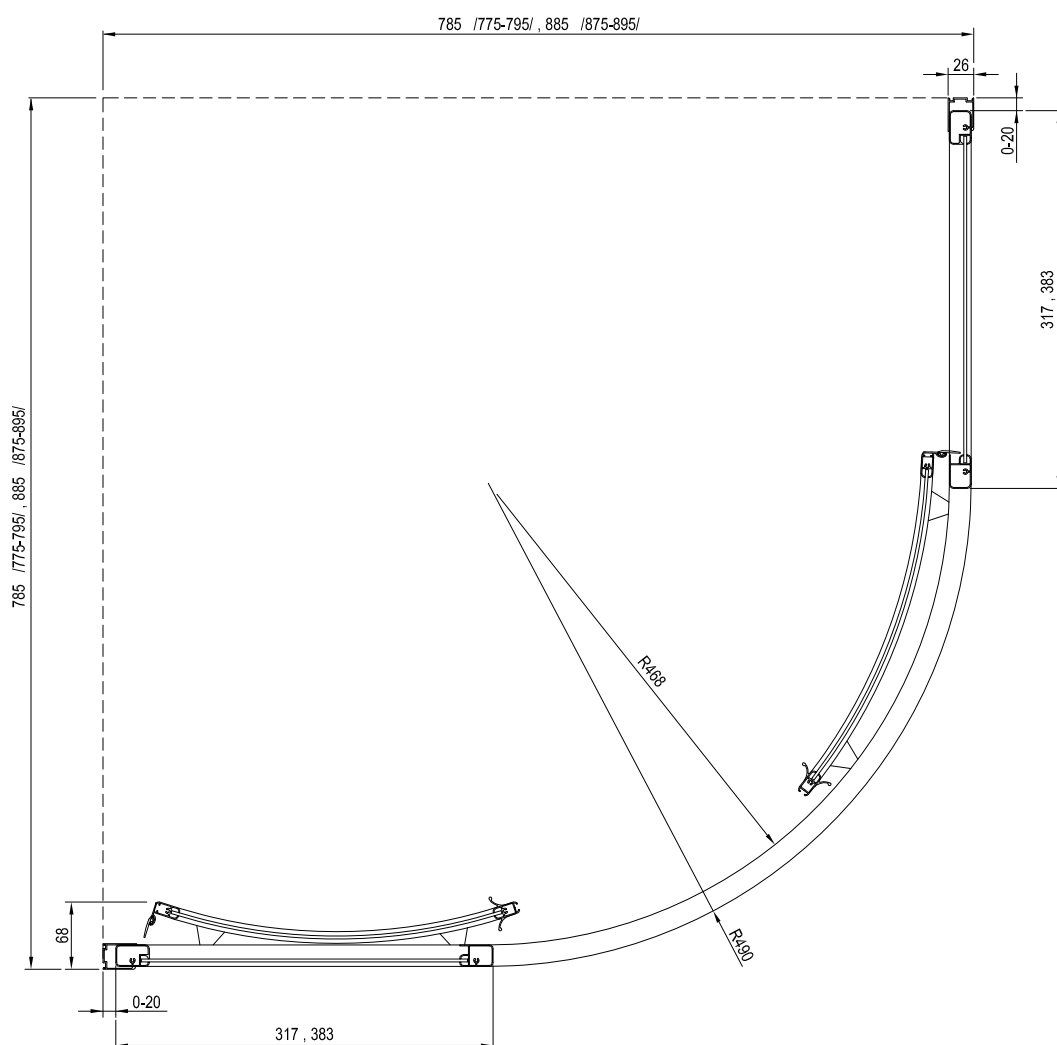

SKCP4 Sabina

Structural preparation

Type	Mounting onto a tray * Recommended shower tray size (mm)	Floor mounting ** Recommended size of inclined area (mm)
SKCP4 - 80 Sabina	800 x 800, Sabina R 500	In accordance with technical drawings
SKCP4 - 90 Sabina	900 x 900, Sabina R 500	In accordance with technical drawings

* The values listed in the table assume the tray is mounted in accordance with the RAVAK assembly manual

** The values in the table apply to the inside edge of the glass.