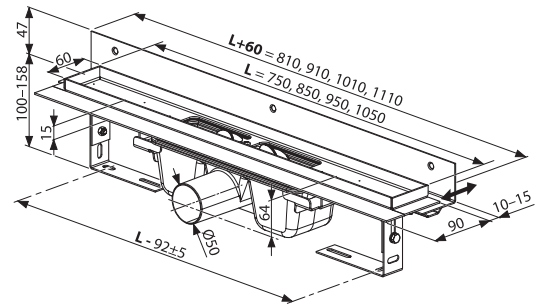

25/3

WARRANTY
ON STAINLESS
STEEL SHOWER
CHANNELS

↑
100mm

ASSEMBLY
HEIGHT

Runway

Order No.	Type	Size of packaging (cm)	Gross weight (kg)
X01625	OZW RAVAK Runway 750, stainless	82x16x20,5	4.23
X01628	OZW RAVAK Runway 850, stainless	92x16x20,5	5.26