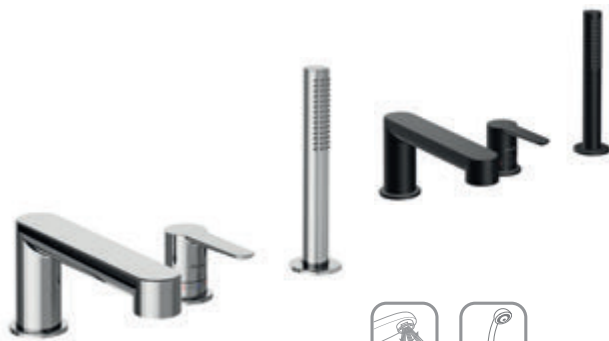

FLEXIFLOW

EASYTWIST