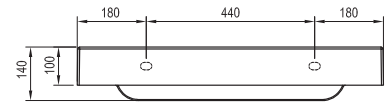

RAVAK Washbasins from cast marble

Order No.	Type	Dimensions (mm)	Size of packaging (cm)	Gross weight (kg)
XJO01280000	Washbasin Natural 800 without overflow with holes	800x450x140	82x16x47	23.7
X01439	Washbasin waste plug fixed, chrome	Ø 68x104-119	7,5x7,5x14,5	0.31
X01695	Washbasin waste plug fixed ceramic, white	Ø 67x99	7,5x7,5x14,5	0.27
X01762	Washbasin waste plug fixed, black	Ø 68x104-119	7,5x7,5x14,5	0.36
X01371	Washbasin waste trap, chrome	Ø 50x140-240x360	15x7x36	0.77
X01747	Washbasin waste trap, black	Ø 50x140-240x360	15x7x36	0.88
X01612	Washbasin waste trap furniture	Ø 70x170-240x210-510	20x9x40	0.29