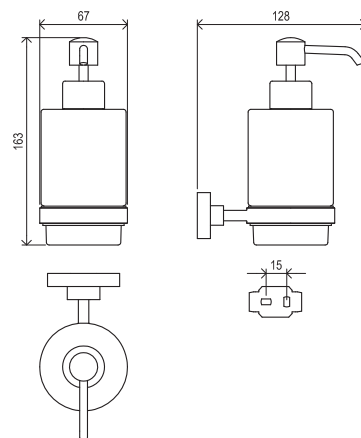

Order No.	Type	Design	Size of packaging (cm)	Gross weight (kg)
X07P223	CR 231.00CR Soap dispenser (glass)	chrome	23x15x9	0.69