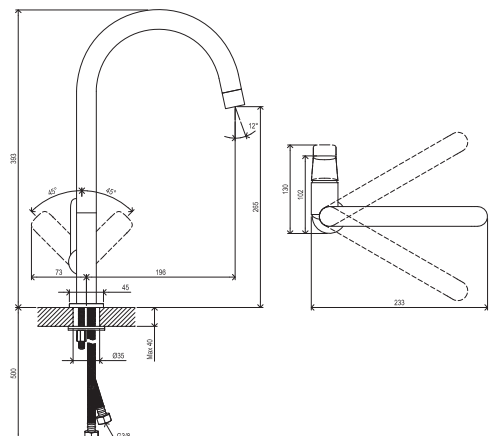

Order No.	Type	Design	Flow rate	Size of packaging (cm)	Gross weight (kg)
X070085	CL 016.00CR Washbasin/sink faucet 393 mm	chrome	7	46x25x7	1.83