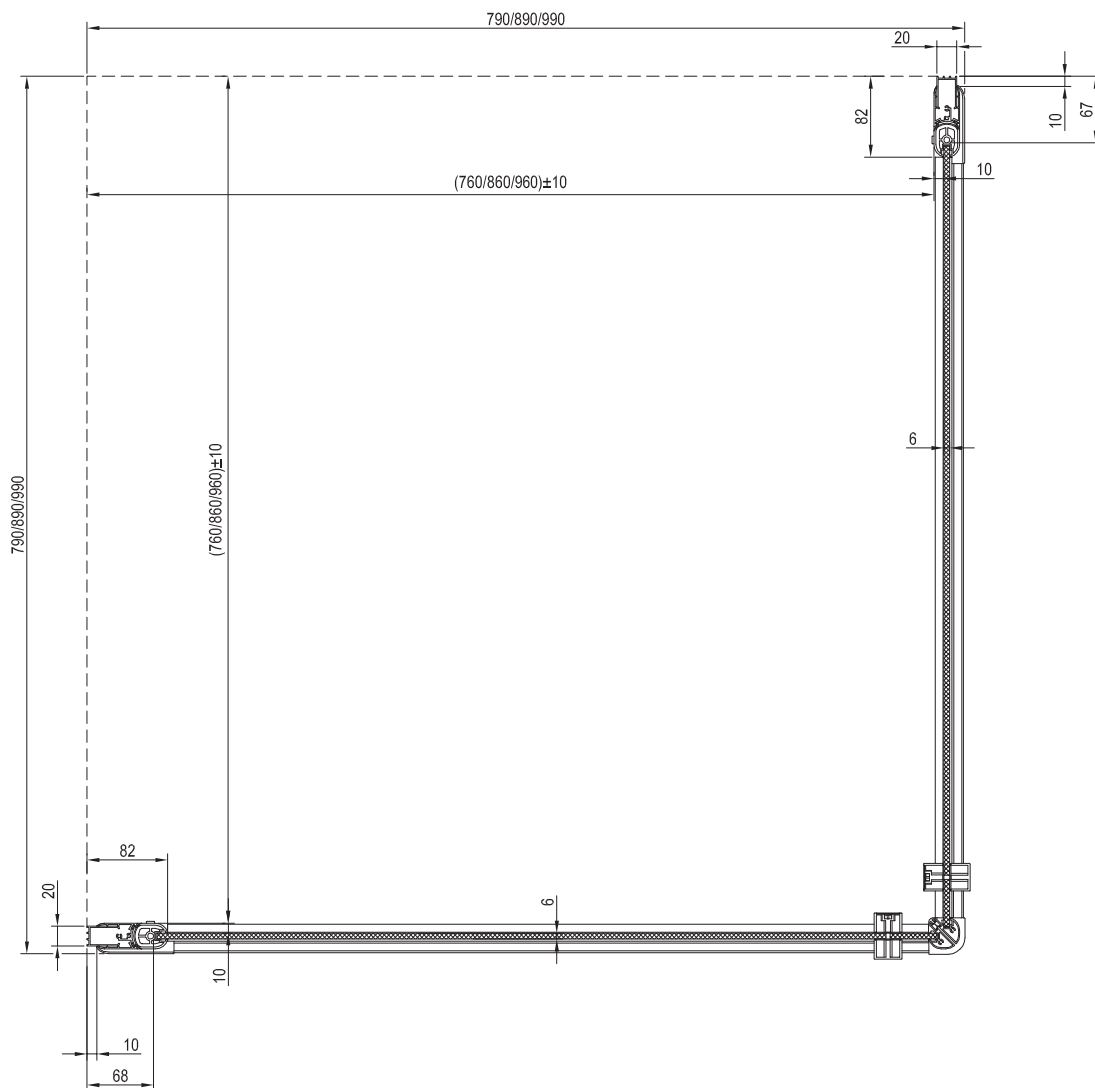

CRV1 + CRV1 Structural preparation

Type	Mounting onto a tray * Recommended shower tray size (mm)	Floor mounting ** Recommended size of inclined area (mm)
CRV1 - 80 + CRV1 80	800 x 800	760 x 760
CRV1 - 90 + CRV1 90	900 x 900	860 x 860
CRV1 - 100 + CRV1 100	1000 x 1000	960 x 960
CRV1 - 100 + CRV1 80	1000 x 800	960 x 760
CRV1 - 100 + CRV1 90	-	960 x 860

* The values listed in the table assume the tray is mounted in accordance with the RAVAK assembly manual

** The values in the table apply to the inside edge of the glass.