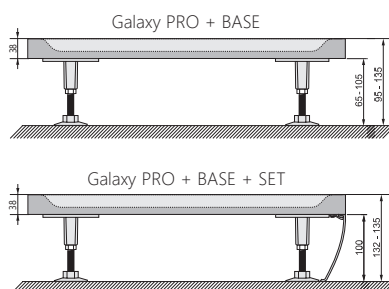

Galaxy Pro Flat

Gigant Pro Flat

Order No.	Type	Size of packaging (cm)	Gross weight (kg)
XA03A411010	Shower tray GIGANT PRO Flat 100x80	84x6x105	35
XA03G411010	Shower tray GIGANT PRO Flat 120x80	84x6x125	40.53
XA03G711010	Shower tray GIGANT PRO Flat 120x90	94x6x125	46.7
XA83AL01010	Panel GIGANT PRO 100x80 SET L	4x64x11	1.22
XA83AP01010	Panel GIGANT PRO 100x80 SET R	4x64x11	1.22
XA83GL01010	Panel GIGANT PRO 120x80 SET L	4x76x11	1.36
XA83GP01010	Panel GIGANT PRO 120x80 SET R	4x76x11	1.36
XA83GL71010	Panel GIGANT PRO 120x90 SET L	4x75x11	1.43
XA83GP71010	Panel GIGANT PRO 120x90 SET R	4x75x11	1.43
XB2J000000N	Base GALAXY PRO	15x8x8	0.64
A000000004	Universal mounting kit for shower trays	8x5x125	0.66

Material: cast mixture of dolomite and resin
Production process: casting