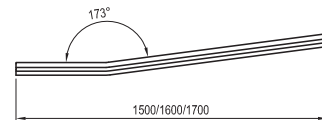

BeHappy II

Bathtub colour

WHITE

Panel colour

WHITE

Order No.	BATHTUB	Dimensions (mm)	Size of packaging (cm)	Gross weight (kg)
C981000000	Bathtub BE HAPPY II 150x75 L	1500x750x435	155x77x48	20.8
C991000000	Bathtub BE HAPPY II 150x75 R	1500x750x435	155x77x48	20.8
C961000000	Bathtub BE HAPPY II 160x75 L	1600x750x435	165x77x48	21.35
C971000000	Bathtub BE HAPPY II 160x75 R	1600x750x435	165x77x48	21.35
C941000000	Bathtub BE HAPPY II 170x75 L	1700x750x435	175x77x48	21.4
C951000000	Bathtub BE HAPPY II 170x75 R	1700x750x435	175x77x48	21.4

Order No.	PANELS AND SUPPORTS	Dimensions (mm)	Size of packaging (cm)	Gross weight (kg)
CY94000000	Support for bathtub BE HAPPY II	---	66x11x5	3.6
CZ98100A00	Panel BE HAPPY II 150 L	1500x750x535	152x77x56	4.43
CZ99100A00	Panel BE HAPPY II 150 R	1500x750x535	152x77x56	4.22
CZ96100A00	Panel BE HAPPY II 160 L	1600x750x535	162x77x56	4.73
CZ97100A00	Panel BE HAPPY II 160 R	1600x750x535	162x77x56	4.73
CZ94100A00	Panel BE HAPPY II 170 L	1700x750x535	172x77x56	4.9
CZ95100A00	Panel BE HAPPY II 170 R	1700x750x535	172x77x56	4.9
B28100000N	Panelkit 10°, BeHappy II, Chrome 160/170x105	---	72x11x5	1.45

Order No.	RECOMMENDED PRODUCTS	Dimensions (mm)	Size of packaging (cm)	Gross weight (kg)
X01377	Bathtub waste set 570 C-C R/R, chrome	---	14x8x38	0.72
795P0100Z1	VS3 - 100	---	37x5x142	14.14
795P0U00Z1	VS3 - 100	---	37x5x142	14.14
795S0100Z1	VS3 - 115	---	42x5x142	15.95

150 / 160 / 170 cm
75 cm

Warranty: 10 years – The warranty is contingent on the buyer using original RAVAK supports (legs) intended for the given type of bathtub in accordance with the assembly manual! Products are delivered within 14 days as standard.