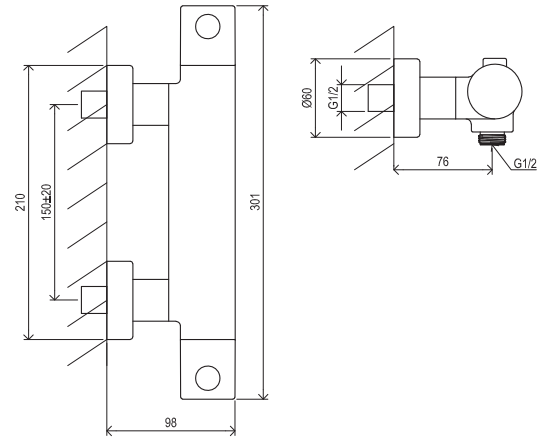

# Thermo and dual systems

COOLFEEL  
CONSTANT TEMPERATURE

Order No.	Type	Design	Flow rate	Size of packaging (cm)	Gross weight (kg)
<b>X070116</b>	PU 033.00CR Thermostatic shower faucet, w/o set	chrome	22	28x22x7,5	2.27
<b>X070188</b>	PU 033.20BL Thermostatic shower faucet, w/o set	black	22	28x22x7,5	1.93