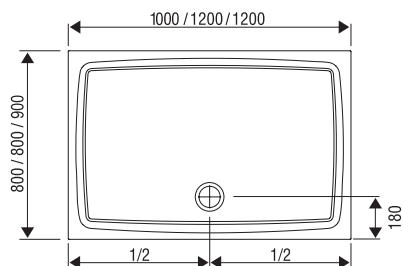

Galaxy Pro Flat

Gigant Pro Flat

Order No.	Type	Size of packaging (cm)	Gross weight (kg)
XA03A411010	Shower tray GIGANT PRO Flat 100x80	84x6x105	35
XA03G411010	Shower tray GIGANT PRO Flat 120x80	84x6x125	40.53
XA03G711010	Shower tray GIGANT PRO Flat 120x90	94x6x125	46.7
XA83AL01010	Panel GIGANT PRO 100x80 SET L	4x64x11	1.22
XA83AP01010	Panel GIGANT PRO 100x80 SET R	4x64x11	1.22
XA83GL01010	Panel GIGANT PRO 120x80 SET L	4x76x11	1.36
XA83GP01010	Panel GIGANT PRO 120x80 SET R	4x76x11	1.36
XA83GL71010	Panel GIGANT PRO 120x90 SET L	4x75x11	1.43
XA83GP71010	Panel GIGANT PRO 120x90 SET R	4x75x11	1.43
XB2J000000N	Base GALAXY PRO	15x8x8	0.64
A000000004	Universal mounting kit for shower trays	8x5x125	0.66

Material: cast mixture of dolomite and resin
Production process: casting