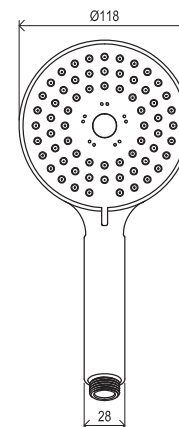

Order No.	Type	Design	Flow rate	Size of packaging (cm)	Gross weight (kg)
X07S006	903.00CR Bathtub set - hand shower, hose, holder small	chrome	13/14/14	29x19x11,5	0.88