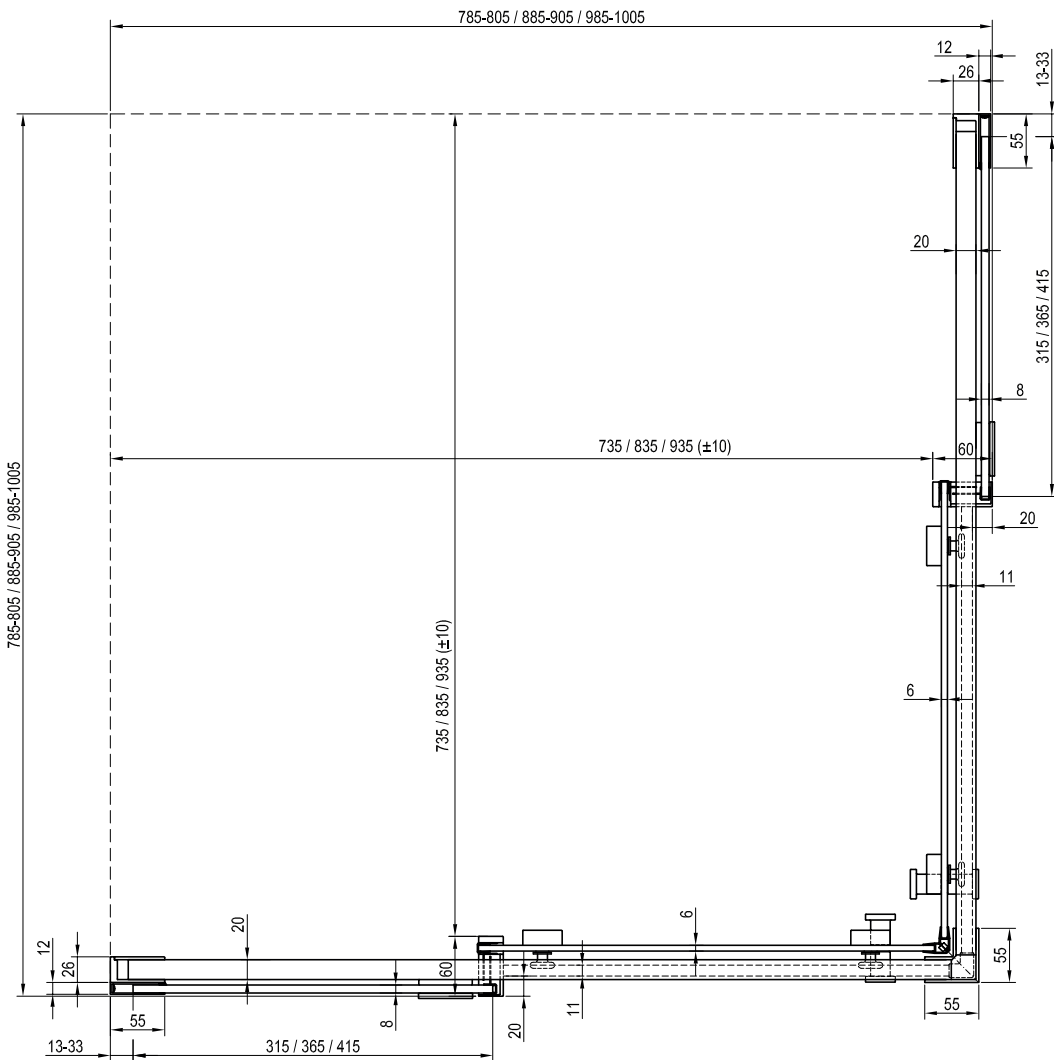

MSRV4 Structural preparation

Type	Mounting onto a tray * Recommended shower tray size (mm)	Floor mounting ** Recommended size of inclined area (mm)
MSRV4 - 80	800 x 800	735 x 735
MSRV4 - 90	900 x 900	835 x 835
MSRV4 - 100	1000 x 1000	935 x 935

* The values listed in the table assume the tray is mounted in accordance with the RAVAK assembly manual

** The values in the table apply to the inside edge of the glass.