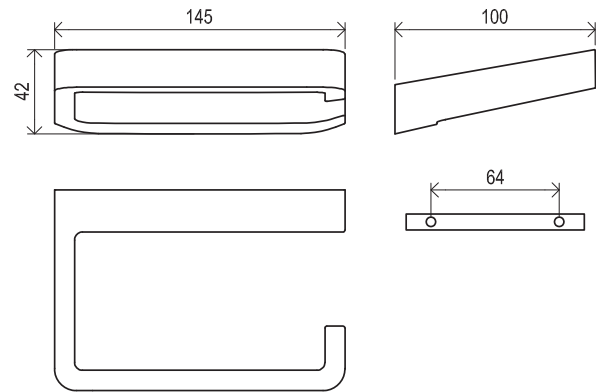

**5**

5-YEAR WARRANTY

**Zn**

METAL DESIGN

CONCEPTS

**10°**

Order No.	Type	Design	Size of packaging (cm)	Gross weight (kg)
<b>X07P329</b>	TD 400.00CR Toilet paper holder	chrome	11x4,5x16	0.53
<b>X07P565</b>	TD 400.20BL Toilet paper holder	black	11x4,5x16	0.53