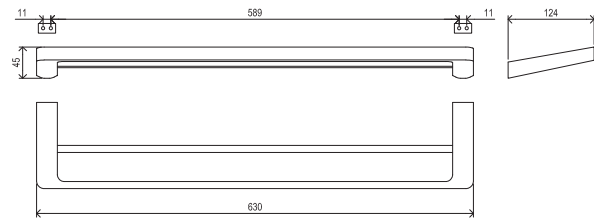

Order No.	Type	Design	Size of packaging (cm)	Gross weight (kg)
X07P325	TD 310.00CR Towel bar	chrome	8,5x4,5x64	0.72
X07P561	TD 310.20BL Towel bar	black	8,5x4,5x64	0.72