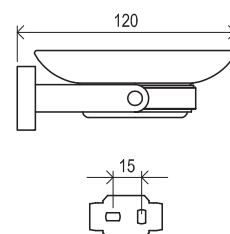

Order No.	Type	Design	Size of packaging (cm)	Gross weight (kg)
X07P187	CR 200.00CR Soap holder (glass)	chrome	15x13x9	0.58