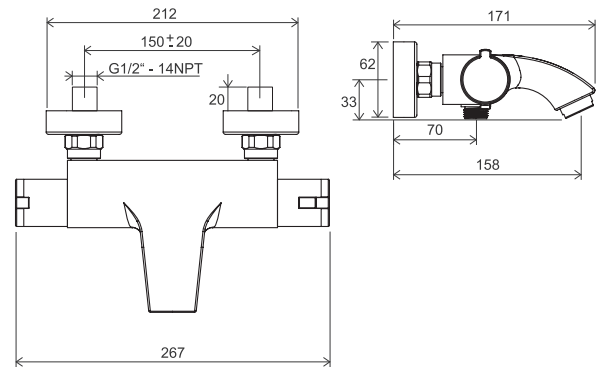

Order No.	Type	Design	Flow rate	Size of packaging (cm)	Gross weight (kg)
X070046	TE 082.00CR Thermostatic bathtub faucet, w/o set	chrome	21/26	28,5x18x7,5	2.42

Flow rate values: bathtub/hand shower
Flow rate is given in l/min at a pressure of 0.3 MPa. Products are delivered within 14 days as standard.