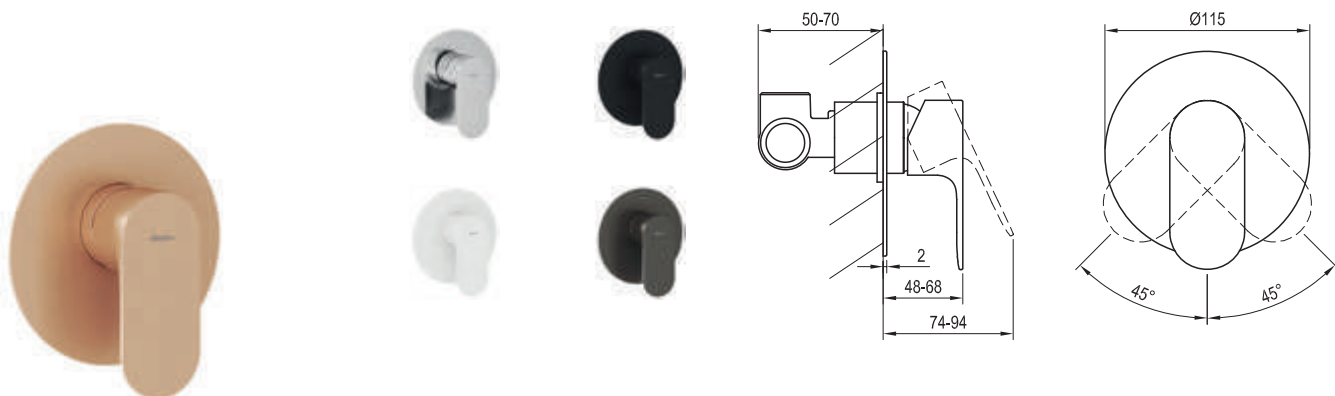

Order No.	Type	Design	Flow rate	Size of packaging (cm)	Gross weight (kg)
X070219	EL 062.00CR.O1 Concealed faucet, 1-way with body	Chrome	25	19,6x14,2x8,2	0.75
X070262	EL 062.10WV.O1 Concealed faucet, 1-way with body	White Velvet	25	19,6x14,2x8,2	0.75
X070299	EL 062.20BLM.O1 Concealed faucet, 1-way with body	Black Matt	25	19,6x14,2x8,2	0.75
X070336	EL 062.20GB.O1 Concealed faucet, 1-way with body	Graphite Brushed	25	19,6x14,2x8,2	0.75
X070373	EL 062.60RGB.O1 Concealed faucet, 1-way with body	Rose Gold Brushed	25	19,6x14,2x8,2	0.75

Flow rate values EL 061.XX.O2: outlet 1/outlet 2
Flow rate is given in l/min at a pressure of 0.3 MPa. Products are delivered within 14 days as standard.