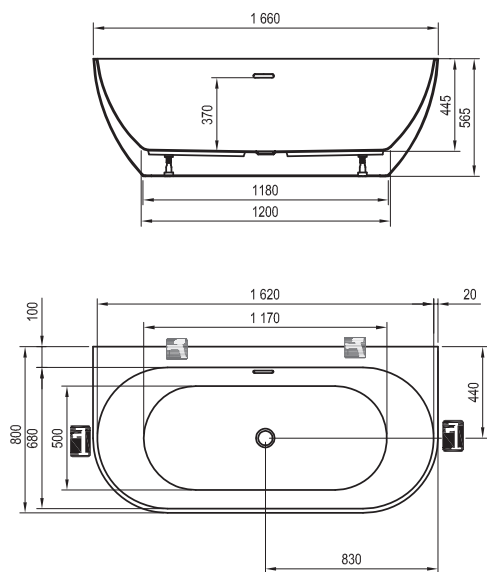

Freedom W

Bathtub colour

Order No.	BATHTUB	Dimensions (mm)	Size of packaging (cm)	Gross weight (kg)
XC00100024	Bathtub FREEDOM W 166x80, freestanding, snowwhite	1660x800x565	178x82x61	45
XC00100033	Bathtub FREEDOM W 166x80, freestanding, snowwhite, black overflow	1660x800x565	178x82x61	45
XC00100027	Bathtub FREEDOM W 166x80, freestanding, snowwhite/black, black overflow	1660x800x565	178x82x61	45

Order No.	RECOMMENDED PRODUCTS	Dimensions (mm)	Size of packaging (cm)	Gross weight (kg)
X070120	FL 026.00CR Bathtub edge faucet 4-hole, with set	---	48,5x31x7,5	4.77
X070073	CR 025.00CR Bathtub edge faucet 4-hole, waterfall, with set	---	45x28x12	4.52
X070059	FM 080.00CR Floor-mounted bathtub faucet, with set	---	95,5x48,5x14	9.51
X070101	CR 080.00CR Floor-mounted bathtub faucet, with set	---	103x42x23	10

Warranty: 10 years – The warranty is contingent on the buyer using original RAVAK supports (legs) intended for the given type of bathtub in accordance with the assembly manual! Products are delivered within 14 days as standard. Bathtub Freedom W black is available to order.