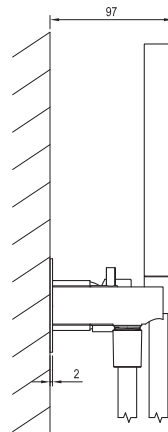

# Eleganta

Order No.	Type	Design	Flow rate	Size of packaging (cm)	Gross weight (kg)
<b>X070220</b>	EL 065.00CR.O2.RB07D.+S Concealed faucet, 2-way w/o body, with set	Chrome	10/18	32x22,5x8	1.74
<b>X070263</b>	EL 065.10WV.O2.RB07D.+S Concealed faucet, 2-way w/o body, with set	White Velvet	10/18	32x22,5x8	1.74
<b>X070300</b>	EL 065.20BLM.O2.RB07D.+S Concealed faucet, 2-way w/o body, with set	Black Matt	10/18	32x22,5x8	1.74
<b>X070337</b>	EL 065.20GB.O2.RB07D.+S Concealed faucet, 2-way w/o body, with set	Graphite Brushed	10/18	32x22,5x8	1.74
<b>X070374</b>	EL 065.60RGB.O2.RB07D.+S Concealed faucet, 2-way w/o body, with set	Rose Gold Brushed	10/18	32x22,5x8	1.74
<b>X070233</b>	RB 07D.50 Basic body for concealed faucets, R-box Horizontal	-	-	25,7x11x11,5	1.85