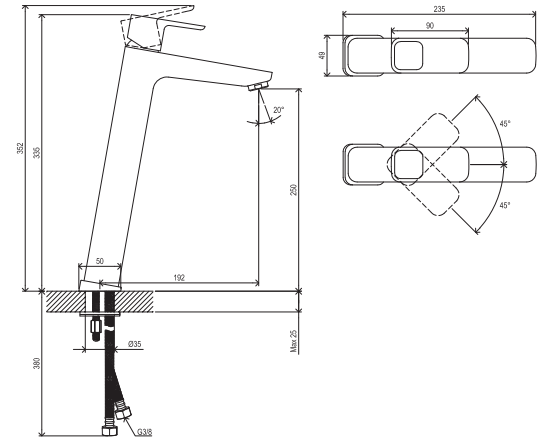

Order No.	Type	Design	Flow rate	Size of packaging (cm)	Gross weight (kg)
X070091	TD 015.00CR Washbasin faucet 334 mm, w/o pop-up waste	chrome	5	37x22x7,5	2.61