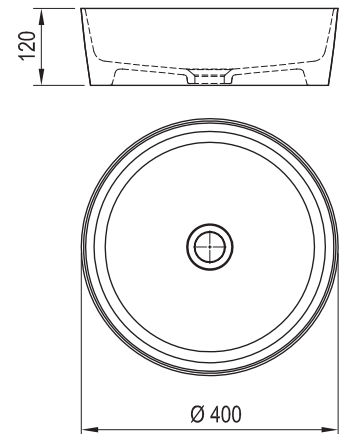

Order No.	Type	Dimensions (mm)	Size of packaging (cm)	Gross weight (kg)
XJX01140001	Washbasin Uni 400 ceramic, white	Ø 400x120	44x13x44	7.2
X01439	Washbasin waste plug fixed, chrome	Ø 68x104-119	7,5x7,5x14,5	0.31
X01695	Washbasin waste plug fixed ceramic, white	Ø 67x99	7,5x7,5x14,5	0.27
X01762	Washbasin waste plug fixed, black	Ø 68x104-119	7,5x7,5x14,5	0.36
X01371	Washbasin waste trap, chrome	Ø 50x140-240x360	15x7x36	0.77
X01747	Washbasin waste trap, black	Ø 50x140-240x360	15x7x36	0.88
X01612	Washbasin waste trap furniture	Ø 70x170-240x210-510	20x9x40	0.29

Products are delivered within 14 days as standard.