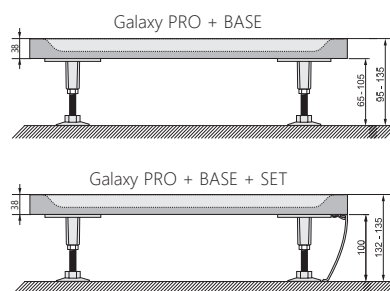

5-YEAR WARRANTY

SHOWER TRAY DEPTH

SHOWER TRAY HEIGHT

WASTE TRAP DIAMETER

Elipso Pro

Order No.	Type	Size of packaging (cm)	Gross weight (kg)
XA234401010	Shower tray ELIPSO PRO 80	84x6x84	26.2
XA237701010	Shower tray ELIPSO PRO 90	94x6x94	33.4
XA23AA01010	Shower tray ELIPSO PRO 100	105x6x105	42.3
XA934001010	Panel ELIPSO PRO 80 SET	4x33x11	1.1
XA937001010	Panel ELIPSO PRO 90 SET	4x44x11	1.2
XA93A001010	Panel ELIPSO PRO 100 SET	4x90x11	1.35
XB2J000000N	Base GALAXY PRO	15x8x8	0.64
A000000004	Universal mounting kit for shower trays	8x5x125	0.66

Material: cast mixture of dolomite and resin
Production process: casting