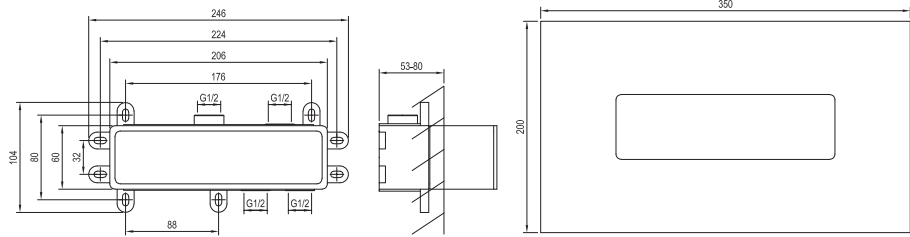

Order No.	Type	Design	Flow rate	Size of packaging (cm)	Gross weight (kg)
X070233	RB 07D.50 Basic body for concealed faucets, R-box Horizontal	-		25,7x11x11,5	1.85
X070207	ES 065.00CR.O2.RB07D.+S Concealed faucet, 2-way w/o body, with set	Chrome	10/16	32x22,5x8	1.7
X070250	ES 065.10WV.O2.RB07D.+S Concealed faucet, 2-way w/o body, with set	White Velvet	10/16	32x22,5x8	1.7
X070287	ES 065.20BLM.O2.RB07D.+S Concealed faucet, 2-way w/o body, with set	Black Matt	10/16	32x22,5x8	1.7
X070324	ES 065.20GB.O2.RB07D.+S Concealed faucet, 2-way w/o body, with set	Graphite Brushed	10/16	32x22,5x8	1.7
X070361	ES 065.60RGB.O2.RB07D.+S Concealed faucet, 2-way w/o body, with set	Rose Gold Brushed	10/16	32x22,5x8	1.7
X070202	ES 068.00CR.O3.RB07D.+S Concealed faucet, 3-way w/o body, with set	Chrome	10/17/16	32x22,5x8	1.7
X070245	ES 068.10WV.O3.RB07D.+S Concealed faucet, 3-way w/o body, with set	White Velvet	10/17/16	32x22,5x8	1.7
X070282	ES 068.20BLM.O3.RB07D.+S Concealed faucet, 3-way w/o body, with set	Black Matt	10/17/16	32x22,5x8	1.7
X070319	ES 068.20GB.O3.RB07D.+S Concealed faucet, 3-way w/o body, with set	Graphite Brushed	10/17/16	32x22,5x8	1.7
X070356	ES 068.60RGB.O3.RB07D.+S Concealed faucet, 3-way w/o body, with set	Rose Gold Brushed	10/17/16	32x22,5x8	1.7
X070220	EL 065.00CR.O2.RB07D.+S Concealed faucet, 2-way w/o body, with set	Chrome	10/18	32x22,5x8	1.74
X070263	EL 065.10WV.O2.RB07D.+S Concealed faucet, 2-way w/o body, with set	White Velvet	10/18	32x22,5x8	1.74
X070300	EL 065.20BLM.O2.RB07D.+S Concealed faucet, 2-way w/o body, with set	Black Matt	10/18	32x22,5x8	1.74
X070337	EL 065.20GB.O2.RB07D.+S Concealed faucet, 2-way w/o body, with set	Graphite Brushed	10/18	32x22,5x8	1.74
X070374	EL 065.60RGB.O2.RB07D.+S Concealed faucet, 2-way w/o body, with set	Rose Gold Brushed	10/18	32x22,5x8	1.74
X070216	EL 068.00CR.O3.RB07D.+S Concealed faucet, 3-way w/o body, with set	Chrome	10/17/18	32x22,5x8	1.74
X070259	EL 068.10WV.O3.RB07D.+S Concealed faucet, 3-way w/o body, with set	White Velvet	10/17/18	32x22,5x8	1.74
X070296	EL 068.20BLM.O3.RB07D.+S Concealed faucet, 3-way w/o body, with set	Black Matt	10/17/18	32x22,5x8	1.74
X070333	EL 068.20GB.O3.RB07D.+S Concealed faucet, 3-way w/o body, with set	Graphite Brushed	10/17/18	32x22,5x8	1.74
X070370	EL 068.60RGB.O3.RB07D.+S Concealed faucet, 3-way w/o body, with set	Rose Gold Brushed	10/17/18	32x22,5x8	1.74