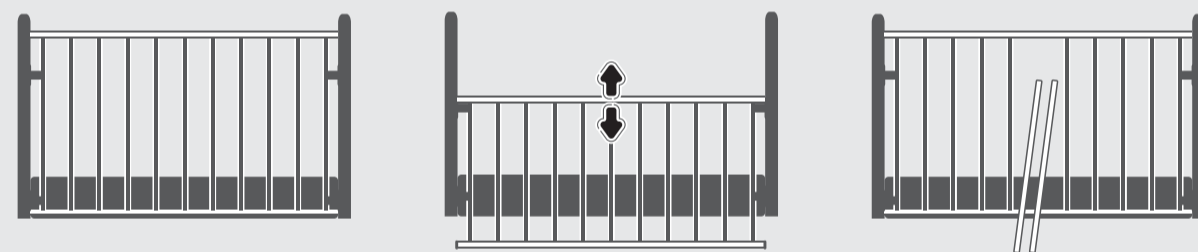

EN FEATURES

The high elasticity, flexibility and rounded edges of the grid reduce the risk of injury to the child in the event of an impact. Unlike the wooden grid, with the new one there is no risk of breaking off pieces of wood that will fall into the child's mouth or hand when grabbing or biting it. Made of materials in accordance with the European Safety Standard EN 71-3. Lift grid with 2 levels /can be fixed automatically in upper level/ for easier care of the child. The grid has two removable elements that allow your child to get in and out of bed when they are unmounted from the parent.