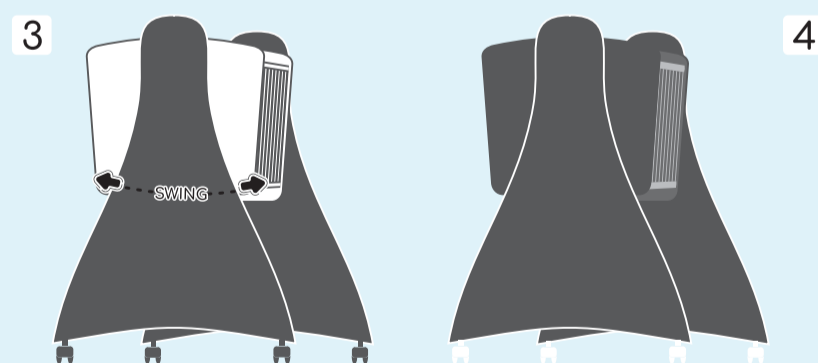

The art of care!

beds
детски легла

First Dreams

product size:
105x55x88cm

carton features:
102x58x12,5cm
21.3 kg

EN FEATURES

- **BABY COT - SWING :**
- Dimensions: 105x55x88 cm
- Suitable for mattress dimensions: 90x42x3,5 cm (max) /mattress not included in the set/
- Swinging can be locked
- 4 wheels for easier movement /the bed can be fixed by using the brakes of the wheels/
- Can be transformed into a couch
- Canopy holder /option/
- Bed linen /option/
- Made of 18 mm high quality melamine chipboard

BG ХАРАКТЕРИСТИКИ

- **БЕБЕШКО ЛЕГЛО - ЛЮЛКА:**
- Външни размери: 105x55x88 cm
- Предназначено за матрак: 90x42x3,5 cm (max) /матрактът не е включен в комплекта/
- Фиксиране на люлеенето чрез ръкохватка - болт
- 4 колелца за по-лесно придвижване /застопоряване на движението на цялото легло чрез спиращките на колелцата/
- Трансформира се в кушетка
- Държач за балдахин /опция/
- Спален комплект /опция/
- Произведен от 18мм ламинирано ПДЧ /melamine chipboard/ с високо качество

- 1 Baby cot-swing / Бебешко легло-люлка
- 2 Couch/ Кушетка
- 3 Swing mechanism / Люлеещ механизъм
- 4 4 Wheels / 4 Колелца

EN THE BED CAN BE TRANSFORMED INTO:

- Variant A
  Baby cot - swing
- Variant B
  Couch

BG ЛЕГЛОТО МОЖЕ ДА СЕ ТРАНСФОРМИРА В:

- Вариант А
  Бебешко легло-люлка
- Вариант В
  Кушетка

Variant A - Baby cot-swing
Вариант А - Бебешко легло - люлка **A**

Variant B - Couch
Вариант В - Кушетка **B**

white
бяло
10150550024

white + coffee
бяло + кафе
10150550042

white + artwood
бяло + орм
10150550043

white + amber
бяло + кеблубар
10150550044

white + light oak
бяло + светъл дъб
10150550045

white + string
бяло + string
10150550046

white + orchid pink
бяло + orchid pink
10150550047

white + baby blue
бяло + baby blue
10150550048

white + milky green
бяло + milky green
10150550049

white + stone grey
бяло + stone grey
10150550050

beds
детски легла