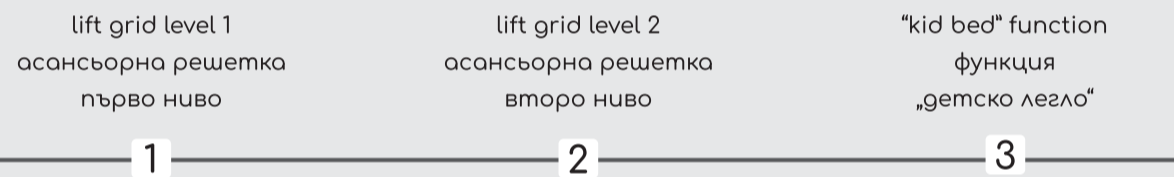

EN FEATURES

The high elasticity, flexibility and rounded edges of the grid reduce the risk of injury to the child in the event of an impact. Unlike the wooden grid, with the new one there is no risk of breaking off pieces of wood that will fall into the child's mouth or hand when grabbing or biting it. Made of materials in accordance with the European Safety Standard EN 71-3. Lift grid with 2 levels /can be fixed automatically in upper level/ for easier care of the child. The grid has two removable elements that allow your child to get in and out of bed when they are unmounted from the parent.