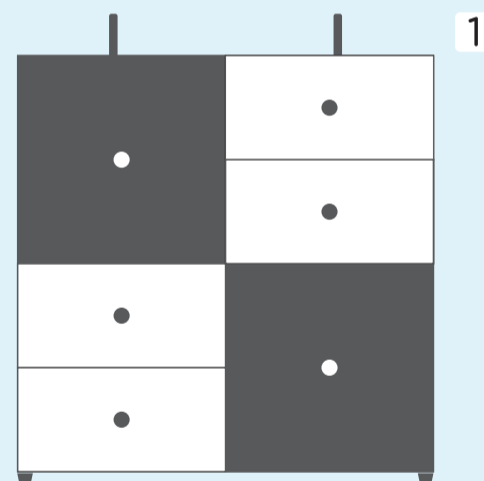

dresser
скрин
Dresser New

The art of care!

cupboard
шкаф

Cupboard New

product size:
/Variant A/
83x71xh96 cm

product size:
/Variant B&C/
83x47xh96 cm

product size:
/Variant D/
83x47xh111 cm

carton features:
88,5x84,5x15,5 cm
53 kg