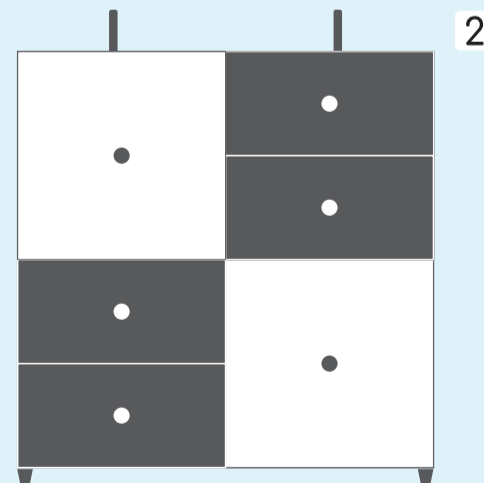

2

1 4 Drawers / 4 Чекмеджета
2 2 Cupboards with inner shelves / 2 Шкафчета с вътрешни рафтове

EN FEATURES

1. **CUPBOARD:**
2. In conformity with all European safety norms
   - High quality fitting for easy and quick installation
   - Detailed manual instruction for step-by-step assembling
   - Made of 18 mm high quality melamine chipboard
   - 4 drawers
   - 2 cupboards with inner shelves

BG ХАРАКТЕРИСТИКИ

1. **ШКАФ:**
2. Отговаря на всички европейски стандарти за безопасност
   - Висококачествена слобка за лесен и бърз монтаж
   - Подробна инструкция за сглобяване стъпка по стъпка
   - Произведен от 18мм ламинирано ПДЧ /melamine chipboard/ с високо качество
   - 4 чекмеджета
   - 2 шкафчета с вътрешни рафтове

EN ASSEMBLING VERSIONS:

- A with additional board 49,4x67,2 cm and transversal stoppers /for diaper changing mats No.1013024 and No.1013016/
- B with lengthwise stoppers
- C with decorative back
- D with stand with two shelves

BG ВАРИАНТИ ЗА СГЛОБЯВАНЕ:

- A с допълнителен плот 49,4x67,2 см и напречни ограничители /за подложки за повиване No.1013024 и No.1013016/
- B с надлъжни ограничители на плота
- C с декоративен гръб
- D с етажерка с два рафта