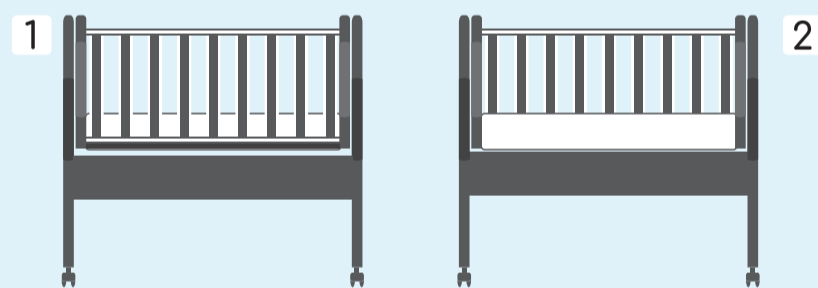

The art of care!

beds
детски легла

First Dreams

product size:
105x55x88cm

carton features:
102x58x12,5cm
21.3 kg

EN FEATURES

- **BABY COT - SWING :**
- Dimensions: 105x55x88 cm
- Suitable for mattress dimensions: 90x42x3,5 cm (max) /mattress not included in the set/
- Swinging can be locked
- 4 wheels for easier movement /the bed can be fixed by using the brakes of the wheels/
- Can be transformed into a couch
- Canopy holder /option/
- Bed linen /option/
- Made of 18 mm high quality melamine chipboard

BG ХАРАКТЕРИСТИКИ

- **БЕБЕШКО ЛЕГЛО - ЛЮЛКА:**
- Външни размери: 105x55x88 cm
- Предназначено за матрак: 90x42x3,5 cm (max) /матрактът не е включен в комплекта/
- Фиксиране на люлеенето чрез ръкохватка - болт
- 4 колелца за по-лесно придвижване /застопоряване на движението на цялото легло чрез спиращките на колелцата/
- Трансформира се в кушетка
- Държач за балдахин /опция/
- Спален комплект /опция/
- Произведен от 18мм ламинирано ПДЧ /melamine chipboard/ с високо качество

- 1 Baby cot-swing / Бебешко легло-люлка
- 2 Couch/ Кушетка
- 3 Swing mechanism / Люлеещ механизъм
- 4 4 Wheels / 4 Колелца

EN THE BED CAN BE TRANSFORMED INTO:

- Variant A
  Baby cot - swing
- Variant B
  Couch

BG ЛЕГЛОТО МОЖЕ ДА СЕ ТРАНСФОРМИРА В:

- Вариант А
  Бебешко легло-люлка
- Вариант В
  Кушетка

Variant A - Baby cot-swing
Вариант А - Бебешко легло - люлка **A**

Variant B - Couch
Вариант В - Кушетка **B**

white
бяло
10150550024

white + coffee
бяло + кафе
10150550042

white + artwood
бяло + орм
10150550043

white + amber
бяло + кеблубар
10150550044

white + light oak
бяло + светъл дъб
10150550045

white + string
бяло + string
10150550046

white + orchid pink
бяло + orchid pink
10150550047

white + baby blue
бяло + baby blue
10150550048

white + milky green
бяло + milky green
10150550049

white + stone grey
бяло + stone grey
10150550050

beds
детски легла