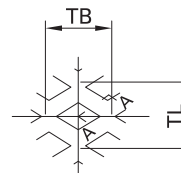

FILTER

Detail B-B

A-A

MV-45

- Thread: ISO, BS, DIN, JIS, ASME
- Pressure rating: PN16
- Material: SS316, SS304, SS316L

DIMENSION LIST

| SIZE | A | B | C | D | E | G | L | TB | TL | b | d |
|--------|----|----|---|-----|------|-----|---|----|-----|-----|---|
| 1/4" | 8 | 13 | 4 | 16 | 10 | 46 | 4 | 2 | 0.6 | 0.5 | |
| 3/8" | 8 | 13 | 4 | 19 | 14 | 46 | 4 | 2 | 0.6 | 0.5 | |
| 1/2" | 10 | 15 | 4 | 23 | 17 | 56 | 4 | 2 | 0.6 | 0.5 | |
| 3/4" | 10 | 15 | 4 | 29 | 22 | 62 | 4 | 2 | 0.6 | 0.5 | |
| 1" | 10 | 15 | 4 | 37 | 28.5 | 71 | 4 | 2 | 0.6 | 0.5 | |
| 1-1/4" | 14 | 20 | 5 | 44 | 36.5 | 80 | 4 | 2 | 0.6 | 0.5 | |
| 1-1/2" | 14 | 20 | 5 | 49 | 42.5 | 90 | 4 | 2 | 0.6 | 0.5 | |
| 2" | 14 | 20 | 5 | 62 | 54.5 | 102 | 4 | 2 | 0.6 | 0.5 | |
| 2-1/2" | 16 | 25 | 6 | 81 | 70 | 111 | 4 | 2 | 0.6 | 0.5 | |
| 3" | 16 | 25 | 6 | 93 | 82 | 125 | 4 | 2 | 0.6 | 0.5 | |
| 4" | 16 | 25 | 6 | 117 | 107 | 144 | 4 | 2 | 0.6 | 0.5 | |