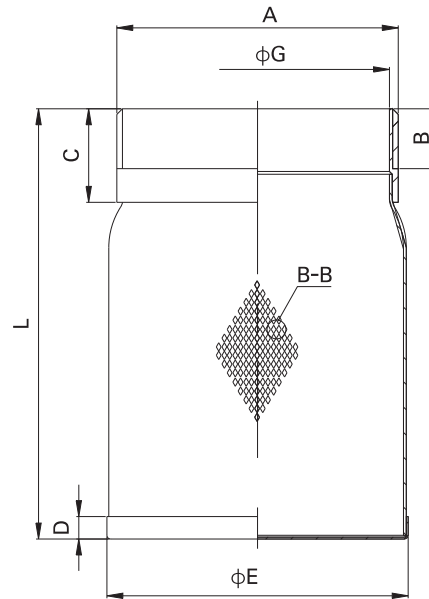

FILTER

Detail B-B

A-A

MV-45

- Thread: ISO, BS, DIN, JIS, ASME
- Pressure rating: PN16
- Material: SS316, SS304, SS316L

DIMENSION LIST

| SIZE | A | B | C | D | E | G | L | TB | TL | b | d |
|--------|----|----|---|-----|------|-----|---|----|-----|-----|---|
| 1/4" | 8 | 13 | 4 | 16 | 10 | 46 | 4 | 2 | 0.6 | 0.5 | |
| 3/8" | 8 | 13 | 4 | 19 | 14 | 46 | 4 | 2 | 0.6 | 0.5 | |
| 1/2" | 10 | 15 | 4 | 23 | 17 | 56 | 4 | 2 | 0.6 | 0.5 | |
| 3/4" | 10 | 15 | 4 | 29 | 22 | 62 | 4 | 2 | 0.6 | 0.5 | |
| 1" | 10 | 15 | 4 | 37 | 28.5 | 71 | 4 | 2 | 0.6 | 0.5 | |
| 1-1/4" | 14 | 20 | 5 | 44 | 36.5 | 80 | 4 | 2 | 0.6 | 0.5 | |
| 1-1/2" | 14 | 20 | 5 | 49 | 42.5 | 90 | 4 | 2 | 0.6 | 0.5 | |
| 2" | 14 | 20 | 5 | 62 | 54.5 | 102 | 4 | 2 | 0.6 | 0.5 | |
| 2-1/2" | 16 | 25 | 6 | 81 | 70 | 111 | 4 | 2 | 0.6 | 0.5 | |
| 3" | 16 | 25 | 6 | 93 | 82 | 125 | 4 | 2 | 0.6 | 0.5 | |
| 4" | 16 | 25 | 6 | 117 | 107 | 144 | 4 | 2 | 0.6 | 0.5 | |