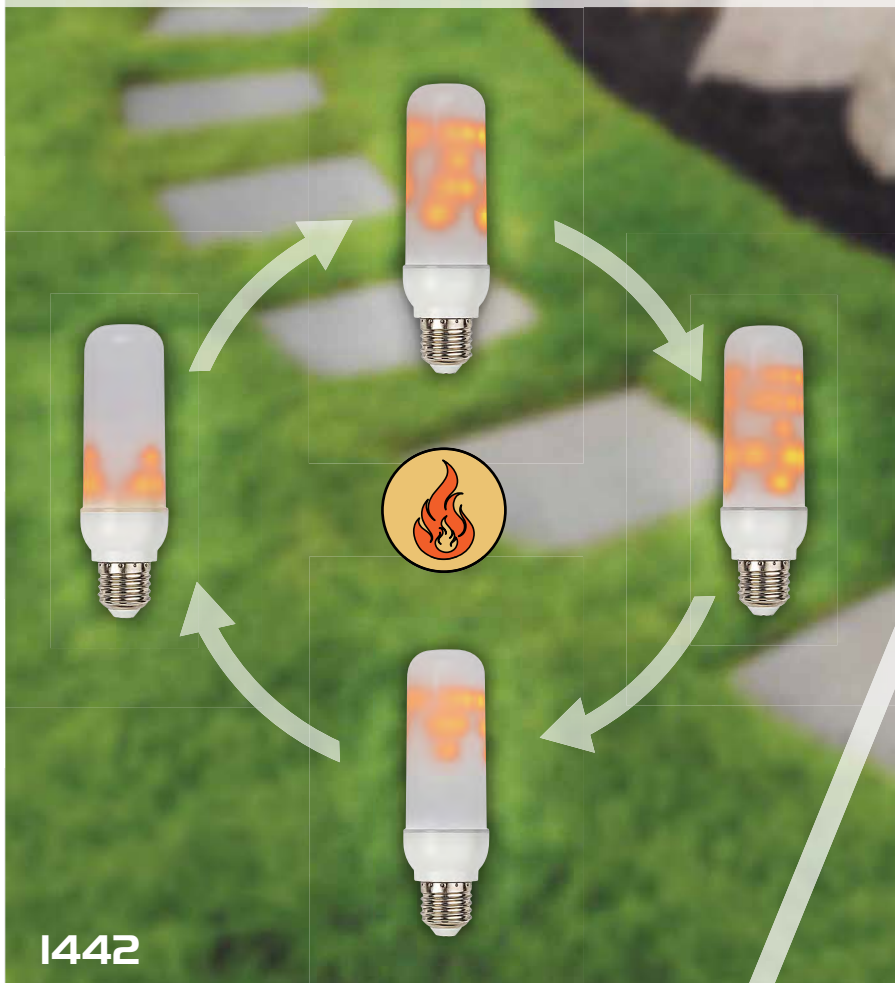

**I442
Flamel**
3W / 1800K

WARM White

LED

230V / E-27 / 3W
25000h / IP20

ENERGY STAR
ENERGIA CLASSE A+
A+
A
B
C
D
E

3 kWh/1000h

Ø 60 mm
166 mm

Flame effect