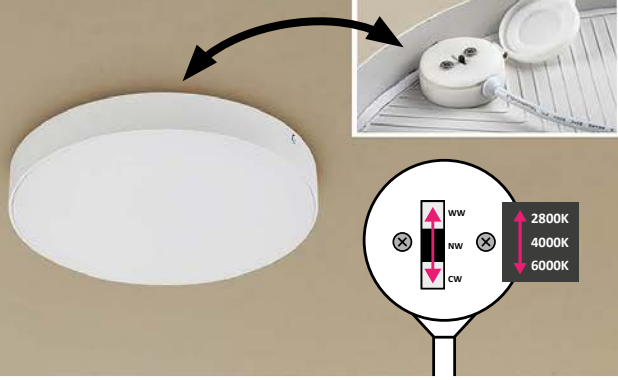

TARTU

5 YEARS
GUARANTEE

LED
built-in

WARM
White

NATURAL
White

COOL
White

IP44

7893

7894