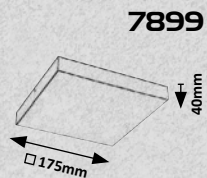

7899

7897 (M) (P)

LED / 18W
(1800lm, 2800K, 4000K, 6000K) incl.
IP44
matte black/white

7898 (M) (P)

LED / 24W
(2500lm, 2800K, 4000K, 6000K) incl.
IP44
matte black/white

7899 (M) (P)

LED / 18W
(1800lm, 2800K, 4000K, 6000K) incl.
IP44
matte black/white

7900 (M) (P)

LED / 24W
(2500lm, 2800K, 4000K, 6000K) incl.
IP44
matte black/white