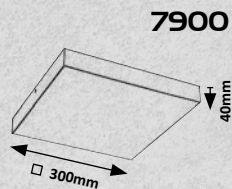

7900

7897 (M) (P)

LED / 18W
(1800lm, 2800K, 4000K, 6000K) incl.
IP44
matte black/white

7898 (M) (P)

LED / 24W
(2500lm, 2800K, 4000K, 6000K) incl.
IP44
matte black/white

7899 (M) (P)

LED / 18W
(1800lm, 2800K, 4000K, 6000K) incl.
IP44
matte black/white

7900 (M) (P)

LED / 24W
(2500lm, 2800K, 4000K, 6000K) incl.
IP44
matte black/white