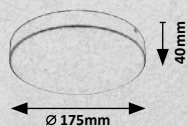

7897

7897 (M) (P)

LED / 18W
(1800lm, 2800K, 4000K, 6000K) incl.
IP44
matte black/white

7898 (M) (P)

LED / 24W
(2500lm, 2800K, 4000K, 6000K) incl.
IP44
matte black/white

7899 (M) (P)

LED / 18W
(1800lm, 2800K, 4000K, 6000K) incl.
IP44
matte black/white

7900 (M) (P)

LED / 24W
(2500lm, 2800K, 4000K, 6000K) incl.
IP44
matte black/white