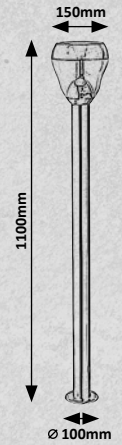

7919 (M) (P)

LED / 8W
(760lm, 4000K) incl.
IP44
satin chrome/transparent

5 998250 379197

7920 (M) (P)

LED / 8,5W
(760lm, 4000K) incl.
IP44 • 1-8m, 90°

5 998250 379203

7921 (M) (P)

LED / 8W
(760lm, 4000K) incl.
IP44
satin chrome/transparent

5 998250 379210