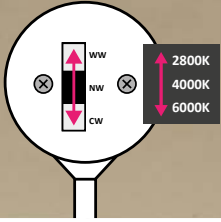

TARTU

5 YEARS
GUARANTEE

LED
built-in

WARM
White

NATURAL
White

COOL
White

IP44

7893