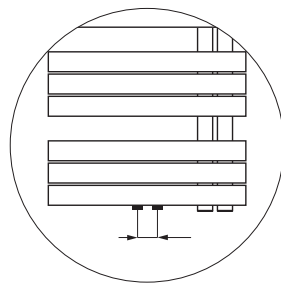

Detail of central connection
(collectors on the right)