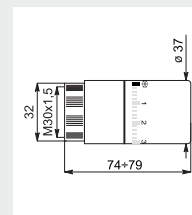

Thermostatic head quotes

If ordered separately from the radiator, the accessories are available in standard white only.

Accessories and spare parts - see from page 508