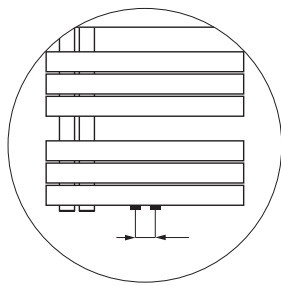

Detail of central connection
(collectors on the left)