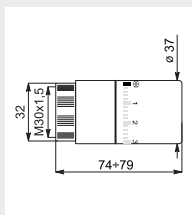

Thermostatic head quotes