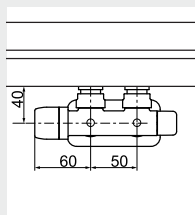

Quotes for square Kristal valves with thermostatic option