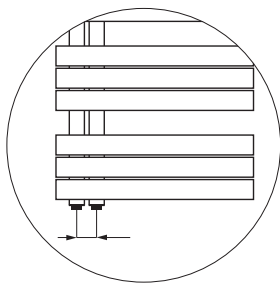

Detail of the pipe centres
50 mm version