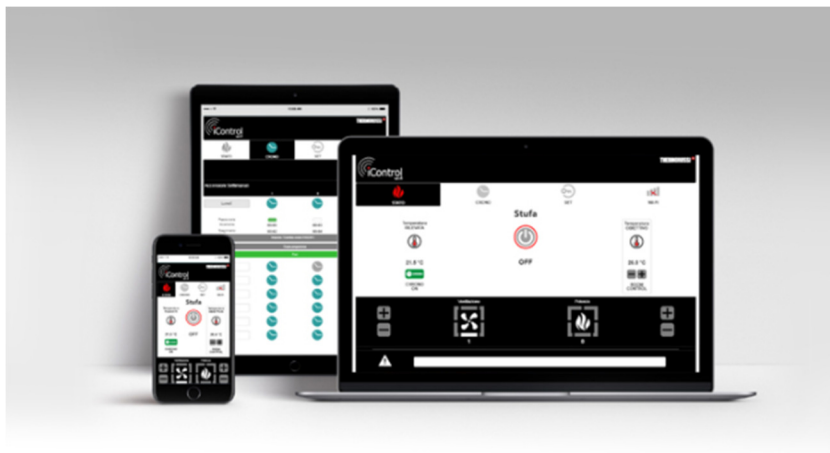

**70026061** iControl: The web-app, together with the wi-fi module, allows you to manage comfortably your stove via smartphone, tablet and desktop. The use of this application is simple and intuitive and allows you to connect to your home stove at any time to activate many functions remotely.

---

**70026062** Room Control: Battery-powered wireless room thermostat, easy to install with wall support. Room control offers the best comfort and with the exclusive iControl app, it allows temperature adjustments remotely.