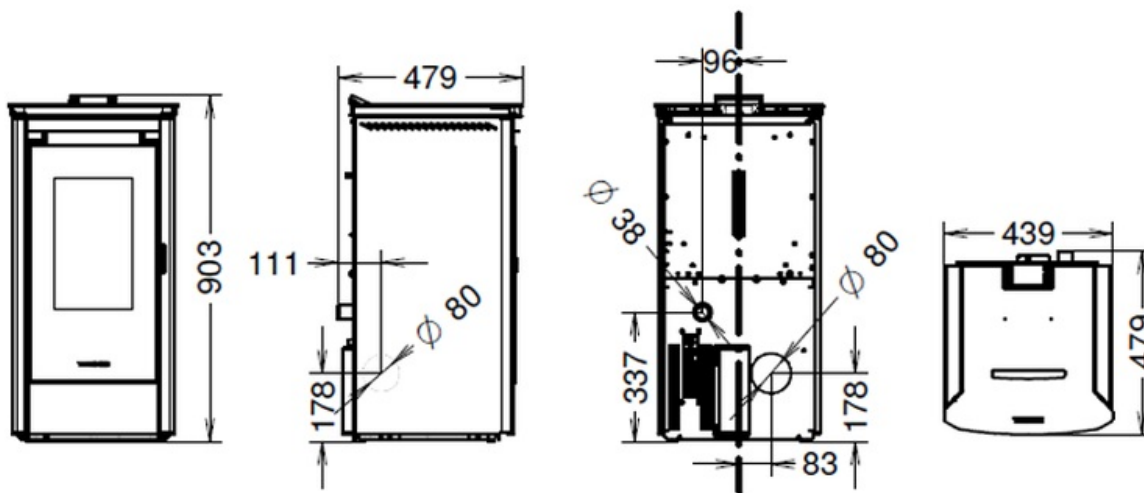

64 m².

- 1 - Programmable control screen, with remote control
- 2 - Lid with hermetic closure
- 3 - Removable handle. Essentiality in design and greater safety
- 4 - Cast iron burner
- 5 - Space-saving left side smoke outlet (optional)
- 6 - Precious glass and cast iron firebox door

OPTIONAL ACCESSORIES

DIMENSIONS

TECHNICAL DATA

DIMENSIONS (HXWXD)	903X439X452
WEIGHT (KG)	83
HEATABLE AREA (M ²)	64
EFFICIENCY UP TO MAX (%)	93,1%
ENERGY CLASS	A+
POWER TO THE HEART (KW)	4 - 8
RATED POWER (KW)	3,7 - 7,1
POWER TO THE WATER (KW)	-
RADIATION (KW)	-
HOURLY PELLET CONSUMPTION (KG/H)	0,6 - 1,5
WOOD HOURLY CONSUMPTION (KG/H)V	-
PELLET HOPPER CAPACITY (KG)	17,00
WARM AIR DUCTING	-
MAXIMUM SINGLE DUCTING OUTLET (M)	-
PATENTED BURNER PELLETPOWER®	-
ROMM VENTILATION	SI
PRIMARY AIR FROM OUTSIDE	SI
CO EMISSIONS (MG/M ³ ; 13% DI O ₂)	79
CO EMISSIONS (MG/M ³ ; 10% DI O ₂)	-
DUST EMISSIONS (MG/M ³ ; 13% DI O ₂)	12,0
DUST EMISSIONS (MG/M ³ ; 10% DI O ₂)	-
SILENCE(DB)	36,00
REMOTE CONTROL	SI
RADIO CONTROL WITH ROOM TEMPERATURE THERMOSTAT	OPT
WEEKLY PROGRAMMER (3 DAILY LIGHTING)	SI
SMART INFO FUNCTION	SI
SYSTEM CIRCULATING PUMP	-
EXPANSION TANK	-
OVER PRESSURE VALVE	SI
FLUE GASEXHAUST DIAMETER (MM)	80