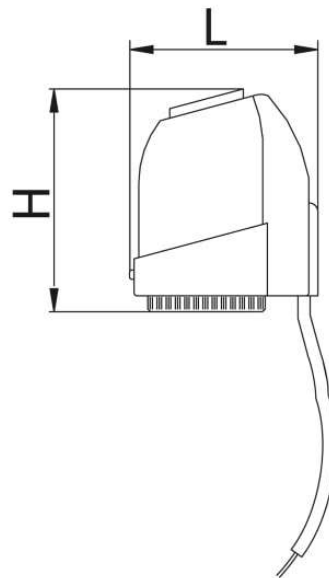

### Art. 350

Thermoelectric head 2 cables

Average temperature: 0-100°

Closing and opening timing: 3-4 min.

Cable length pipe: 1m

Thermostatic valve attachment: M30x1,5

Protection: IP 54

Possible combination with manifolds equipped with interception valves and zone valves

Normally in close position

## Items

Code	Version	Smooth	Handle	Pack	h
3500000000	230V	○	● Plastic	1	56.0
35000V2400	24 V	○	● Plastic	1	56.0

### SMOOTH

- Yellow
- Chrome
- Nickel
- White

Thermostatic valve attachment: M30x1,5

Sensitive element: liquid

Body in shock-proof ABS

Possibility of blocking adjustment position

Available with thermostatic valves : THERMO, art. 384, 385T, 3851, 3851D