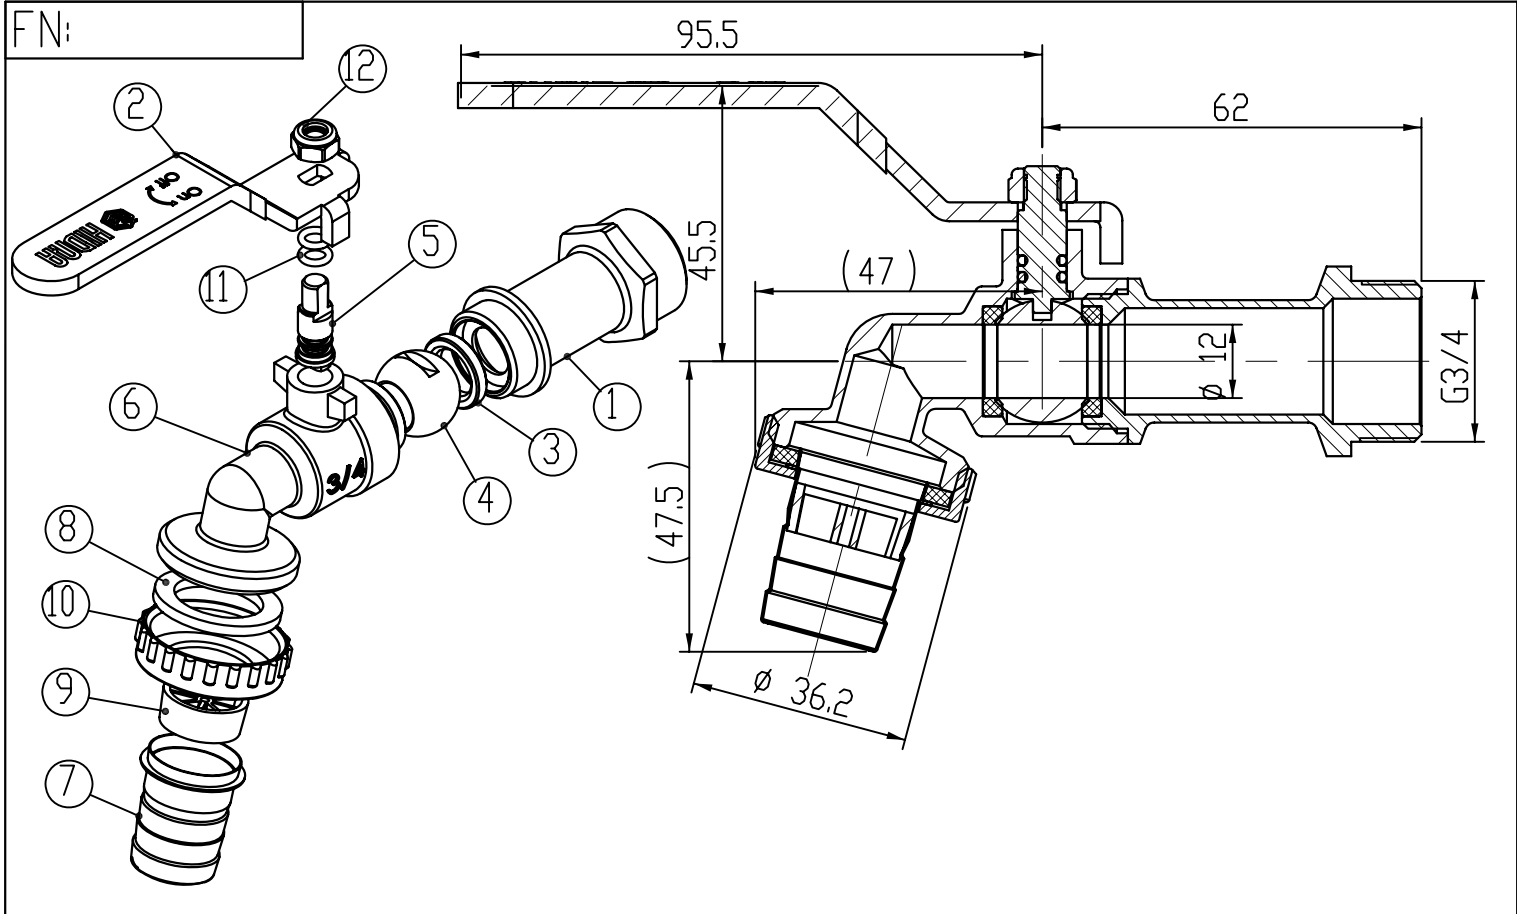

FN:

12	3H0335220601	nut	Q235	1		
11	3M0138000801	O-rings	NBR	2		
10	WTM-1000-06SZ-03	haseh nut	CW617N	1		
9	3Z0440002001	aerator	plastic	1		
8	3M0238003001	washer	NBR	1		
7	3Z0815220601	nozzle	brass sheet	1		
6	WTM-1000-06SZ-01	3/4" body	CW617N	1		
5	3C0503120801	stem	HPb58-2A	1		
4	3A0103142001	ball	HPb58-2A	1		
3	3D0141001801	seat	PTFE	2		
2	WTM-1000-06SZ-04	handle	HPb58-2A	1		
1	WTM-1000-06SZ-02	conneltion	CW617N	1		
NO.	P/N	NAME OF PARTS	MATERIAL	QTY		

assembly drawing

DESCRIPTION:

3/4"ball hose bibcock

ITEM NO.

40510995

ZHEJIANG WTM COPPER CO.,LTD.