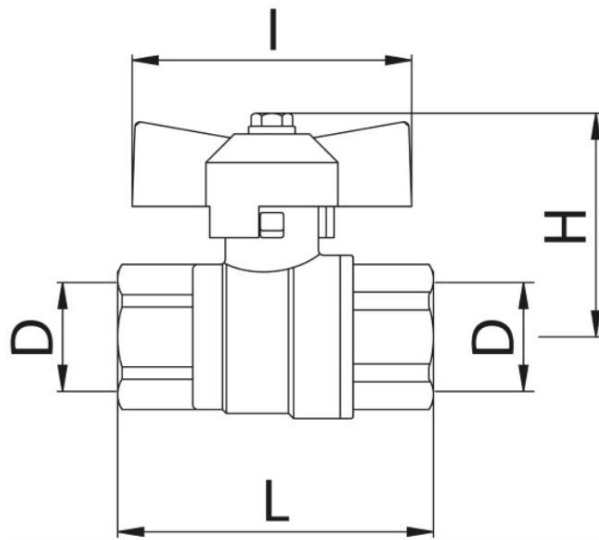

## Robinet cu bilă FF PN 25 cu mâner tip fluture

Artă. 435B

Robinet cu bilă FF PN 25 cu mâner tip fluture

### Articole

Cod	Dimensiune (D)	Neted	Mâner	Ambalaj	L	h
435B00040E	1/2"		Aluminiu	20	46,0 50,0	42,0
435B00040F	1/2"		Aluminiu	20	54,0 48,0 36,0	
435B00050E	3/4"		Aluminiu	15	46,0 56,0	45,0
435B00050F	3/4"		Aluminiu	15	54,0 53,0	40,0
435B00060E	1"		Aluminiu	8	64,0 67,0	51,0
435B00060F	1"		Aluminiu	8	64,0 65,0	43,0

Supapele 425B -424B și 425A -424A cu dimensiunile 1 1/4" -1 1/2" -2" sunt aceleași articole.

Realizat în conformitate cu cerințele de siguranță prevăzute de Directiva Europeană 2014/68/UE (PED).