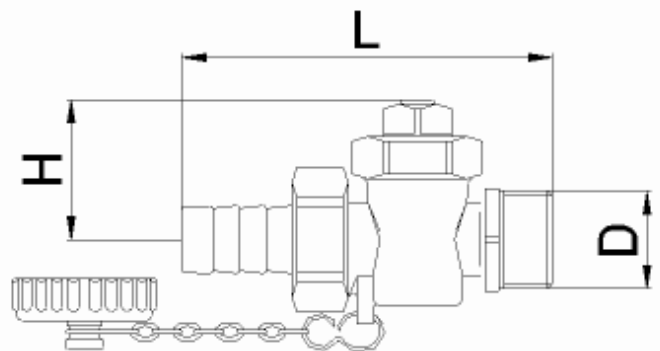

Exercise pressure

7 bar

476C

D	H	L
3/8"	28	74
1/2"	31	76
3/4"	38	91

BIANCHI F.LLI S.R.L.

VIA VALDORO 5 — P.O. Box 66
25065 LUMEZZANE (BRESCIA) — ITALY
PHONE: +39 030 8920386—FAX: +39 030 8922518
WWW.BIANCHIFRATELLI.IT—INFO@BIANCHIFRATELLI.IT