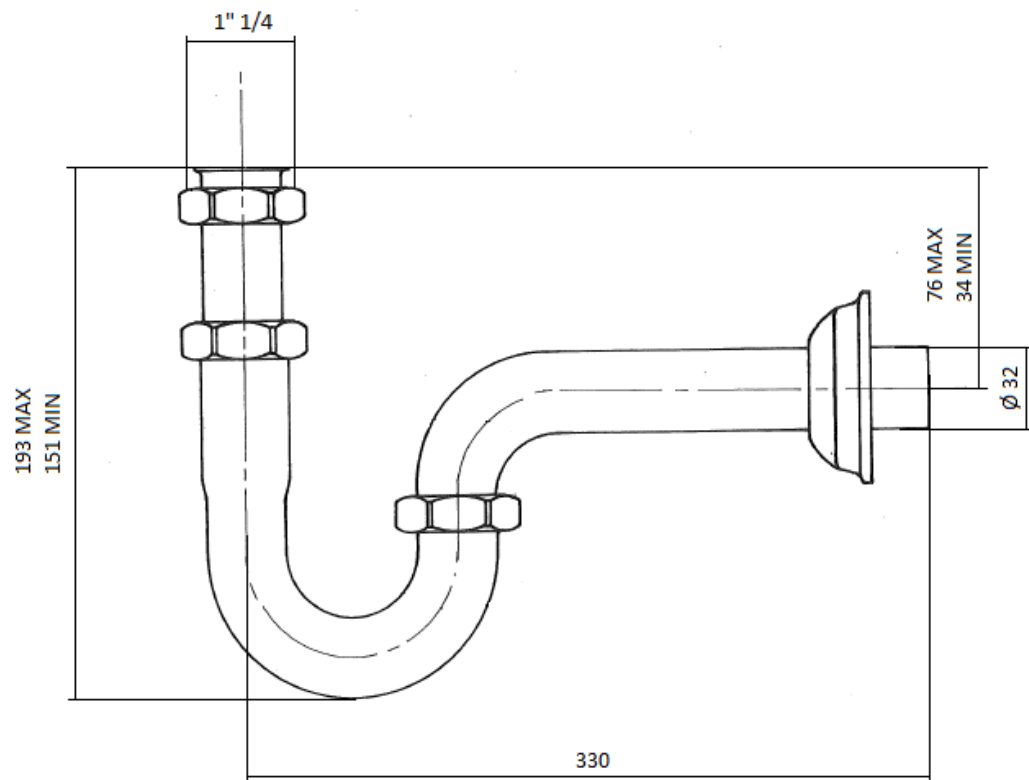

2160

BASIN P TRAP WITHOUT WASTE

MATERIALS

| N. | DESCRIPTION | MATERIAL |
|----|-------------|----------------------|
| 1 | METAL RING | CHROMED PLATED BRASS |
| 2 | TUBE | CHROMED PLATED BRASS |
| 3 | ROSETTE | STEEL |