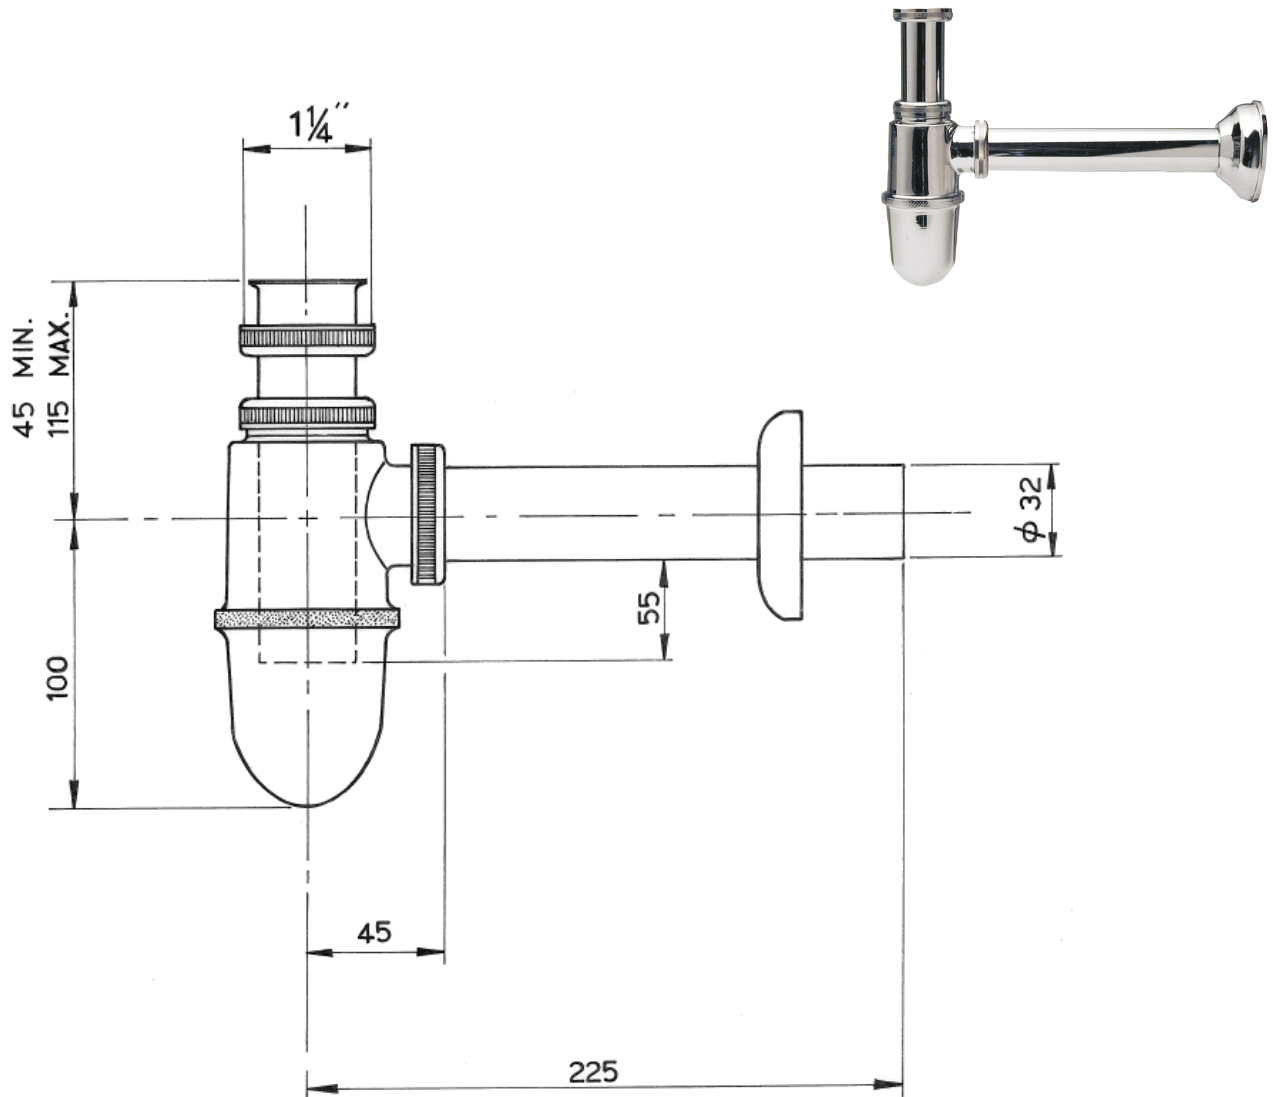

# BASIN BOTTLE TRAP WITHOUT WASTE

Sanitary components

## MATERIALS

N.	DESCRIPTION	MATERIAL
1	METAL RING	CHROMED PLATED BRASS
2	TUBE	CHROMED PLATED BRASS
3	ROSETTE	STEEL
4	BODY	CHROMED PLATED BRASS