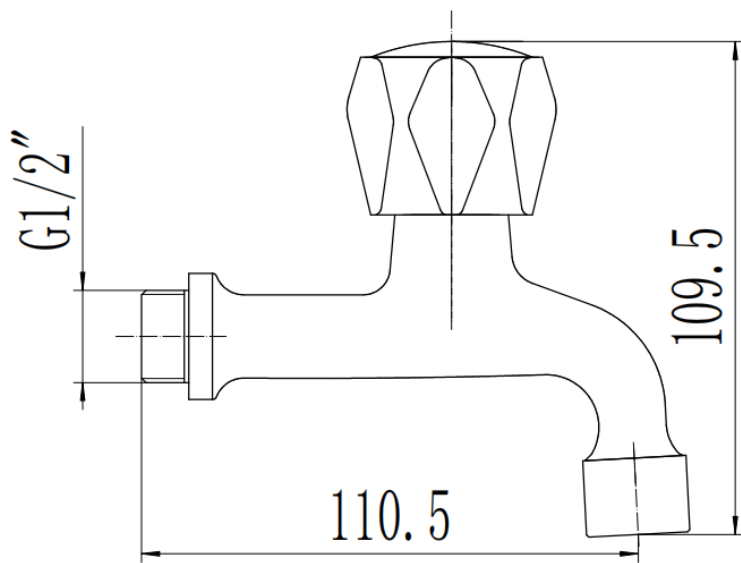

cold water faucet- kroner lord

Finish
Chrome

Body Material
Brass

Cartridge
1/4 turn cartridge

Inlet Connections
G1/2"

Guarantee
3 years covering manufacturing faults

Maximum working pressure: 5 Bar

To specify / order
Please quote the following code:
41R 2662

Dimensions (mm)

pressure/flow diagram

0.1bar	0.2bar	0.3bar	0.4bar	0.5bar	1 bar	2 bar	3bar	4bar	5bar
3L/M	4.2L/M	5.3L/M	6.1L/M	7.1L/M	10.2L/M	12.4L/M	15.3L/M	18L/M	20.5L/M