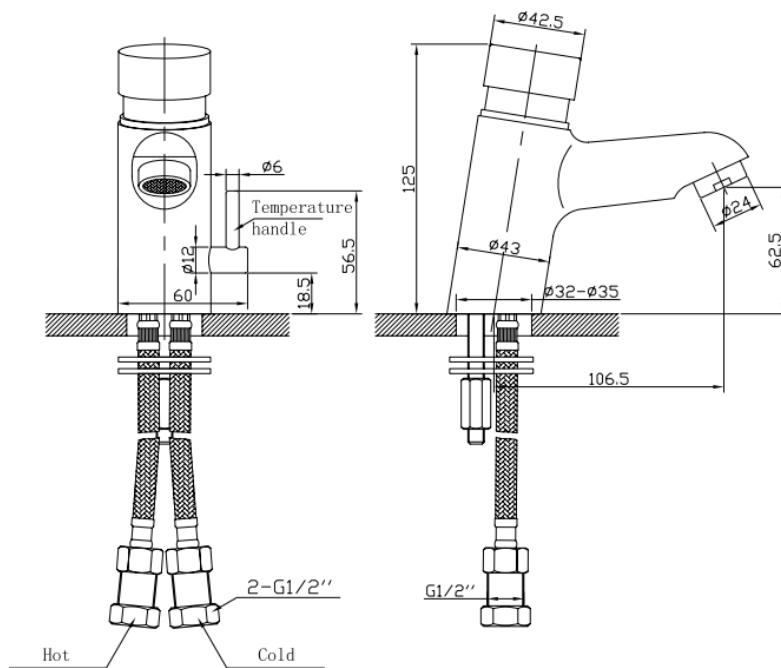

MODEL :TWS-1021
PIPE THREAD:M10X1 PIPE
WATER PRESSURE:0.05-0.6MPa
TEMPERATURE: $\leq 50^{\circ}\text{C}$
DELAY TIME:2-4S

Company:Wenzhou Amusdam sanitary ware technology Co.,Ltd
producer code: TWS-1021
producer: caroline