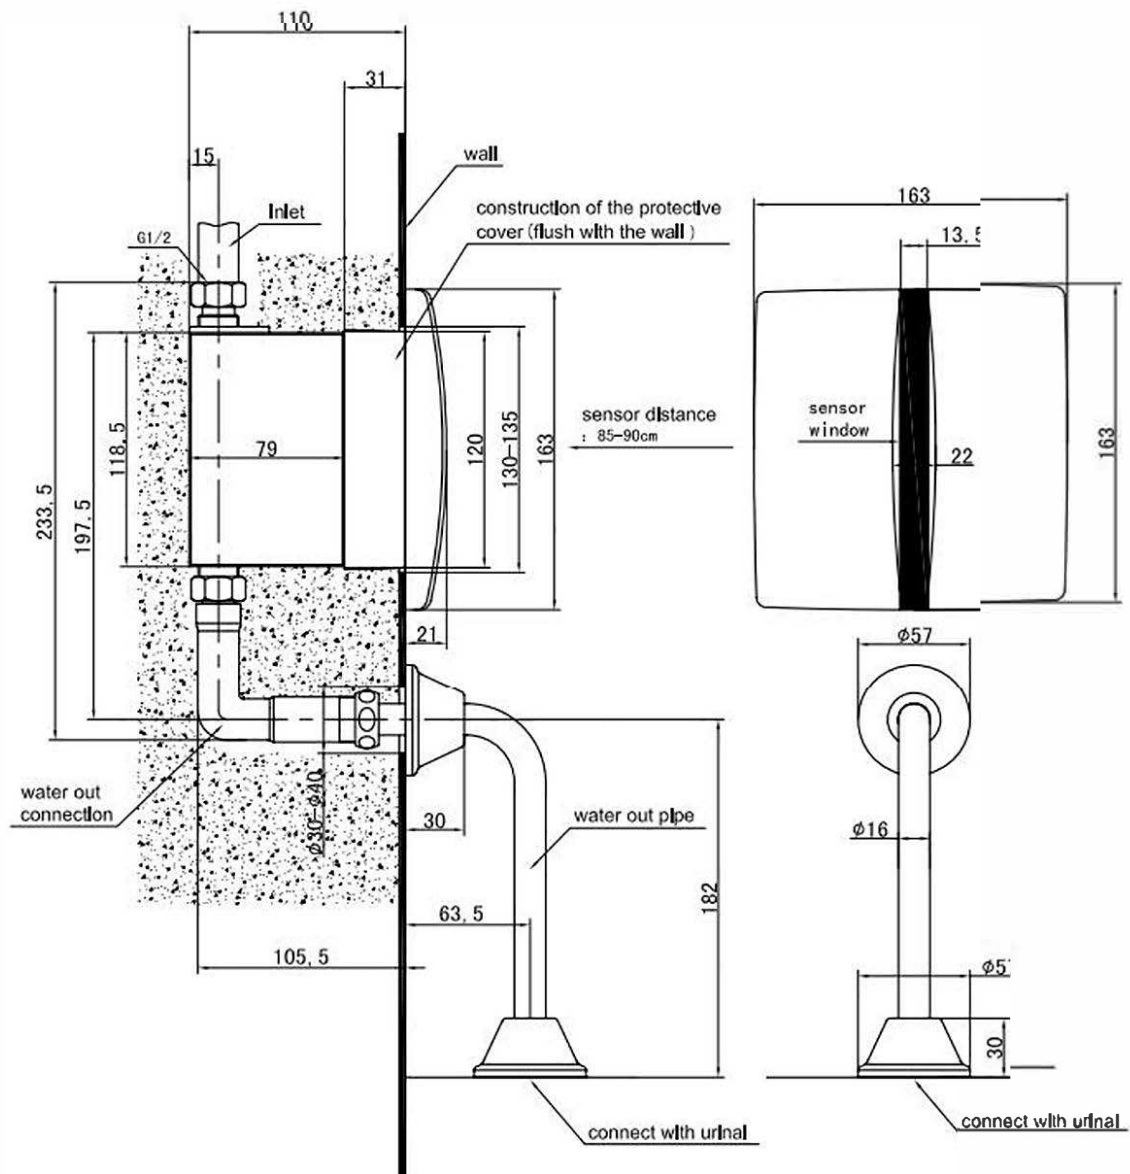

SPECIFICATION AND MODEL 306AX

Model		Remark
Power	DC6V(AC220V)	DCC6V220V DIFFERENT REQUEST CHOOSE DC6V 220V
Power consumption in static	$\leq 0.5\text{mv}$	AAA alkaline battery be used One day 300 times, can used for 2 years
Inductive distance	40-70cm	The standard induction 30*30.
Suggest water pressure	0.05-0.6MPa	
Ambient temperature	0.1~45°C	
Inlet/outlet pipe dia	G1/2"(DN15)	

Company: Wenzhou Amusdam sanitary ware technology Co., Ltd

producer code: TWS-306AX

producer: caroline