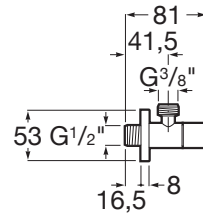

AQUA

Ceramic Angle Valve Square 1/2" x 3/8

TECHNICAL DRAWINGS

FEATURES

Application place: Kitchen sink, Laundry sink, Shower, Toilet

Installation type: Wall-mounted

Water connection thread: 1/2", 3/8"