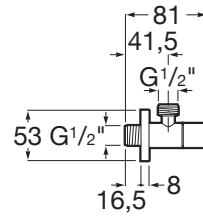

AQUA

Ceramic Angle Valve Square 1/2" - 1/2"

TECHNICAL DRAWINGS

FEATURES

Application place: Kitchen sink, Laundry sink, Shower, Toilet

Installation type: Wall-mounted

Water connection thread: 1/2"

Aqua