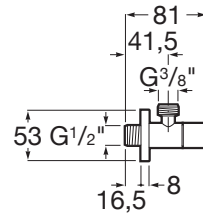

AQUA

Ceramic Angle Valve Square 1/2" x 3/8

TECHNICAL DRAWINGS

FEATURES

Application place: Kitchen sink, Laundry sink, Shower, Toilet

Installation type: Wall-mounted

Water connection thread: 1/2", 3/8"

Aqua