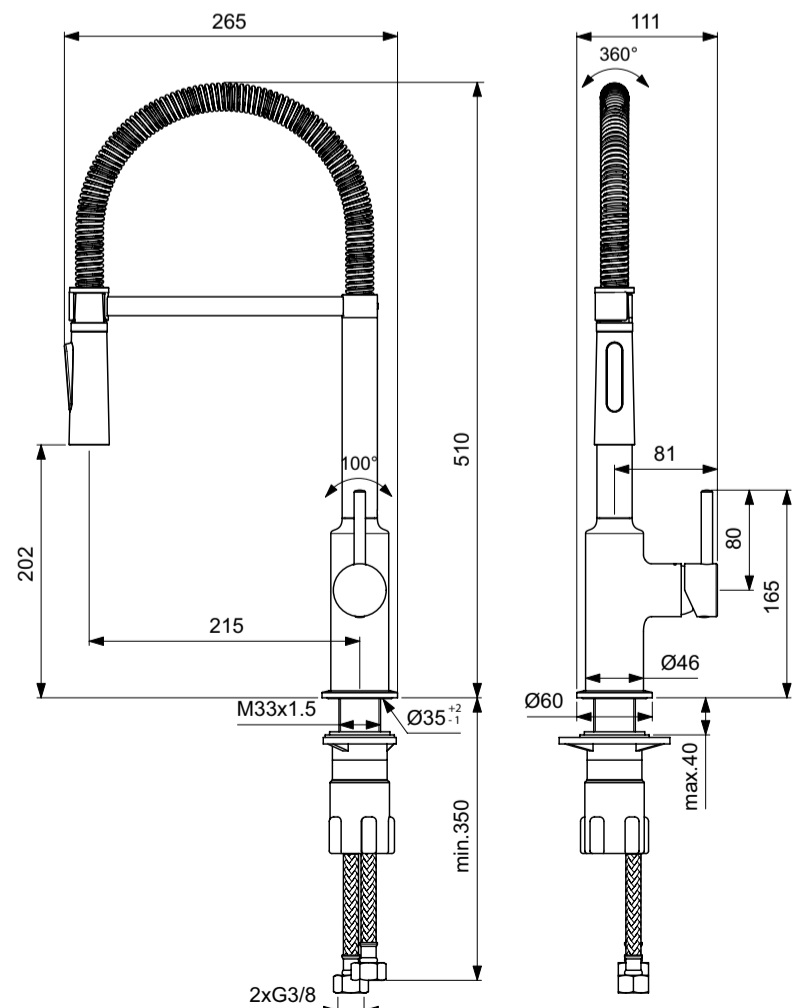

Ideal Standard International NV
Corporate Village – Gent Building
Da Vincilaan 2
1935 Zaventem
Belgium
<http://www.idealstandardinternational.com>