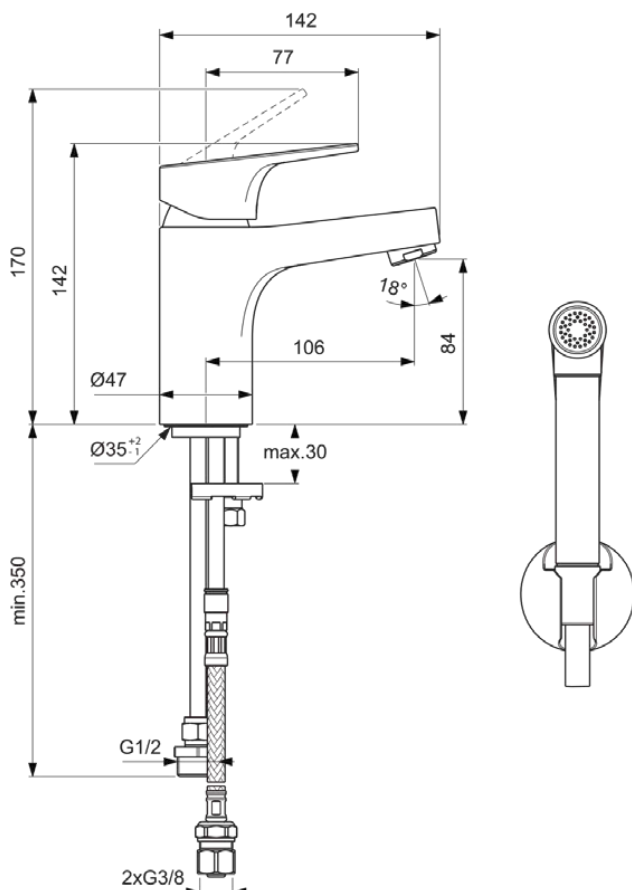

CERABASE

BC834AA

CERABASE | Basin mixer 47x142x142 mm, 106 mm spout projection, 1350 mm shower hose in chrome finish, 3.8 l/min (3 bar), no waste | EasyFix, Flow straightener, Click technology, FirmaFlow, SmartShine

Image & drawing

General information

Product type:	Washbasin mixers
Sub product type:	Basin mixer
Brand:	Ideal Standard
Suite name:	CERABASE
Designer:	Palomba Serafini Associati
Colour:	AA - Chrome
Surface finish effect:	glossy
Height (mm):	142
Width (mm):	47
Length / Projection (mm):	142
Fixing method:	EasyFix
Net weight (kg):	1.99
EAN code:	3800861114420

Product specifications

Max. flow rate at 3 bar (l) for spout:	3.8
PVD technology:	No
SmartShine:	Yes
Spout model:	Fixed
Spout type:	Casted body
Surface cover:	chromium-plated
Surface finish effect:	glossy
Swivelling spout:	No
Tap outlet model:	Aerator
Tap outlet visibility:	Visible
Tap outlet adjustable:	No
Temperature limiter:	Yes
Touchless control:	No
Type of handle:	Lever
Type of temperature control:	Manually operated
Water saving:	Yes
With drain plug:	No
With escutcheon(s):	No
With flow regulator:	Yes
With handle(s):	Yes
With outlet:	Yes
With pull-out spray:	No
With shower hose:	Yes
With waste set:	No
Easy Fix technology:	Yes
Fixing method:	EasyFix
Mounting method:	Tap hole