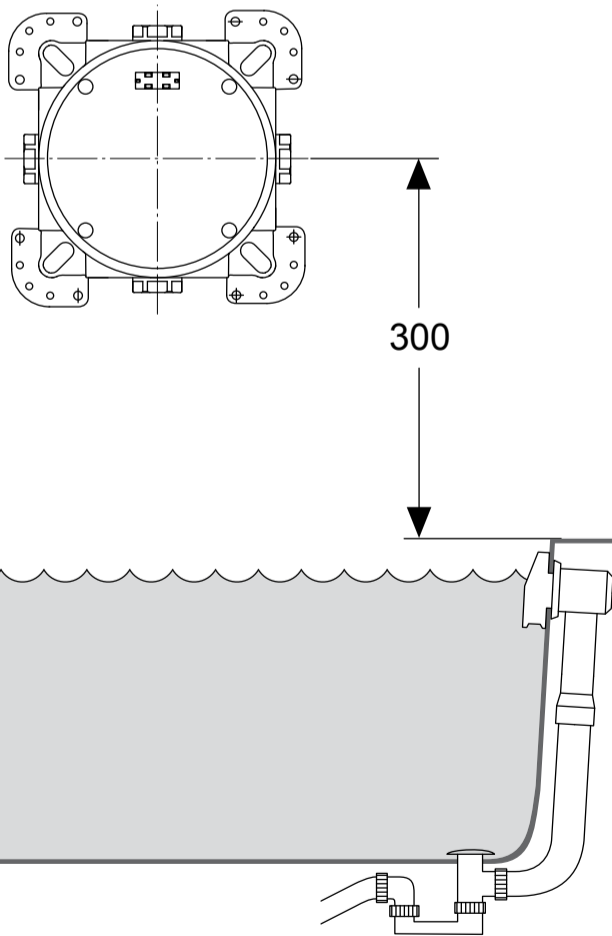

EASY BOX
A 1000 NU

0609 / A 866 090
Made in Germany