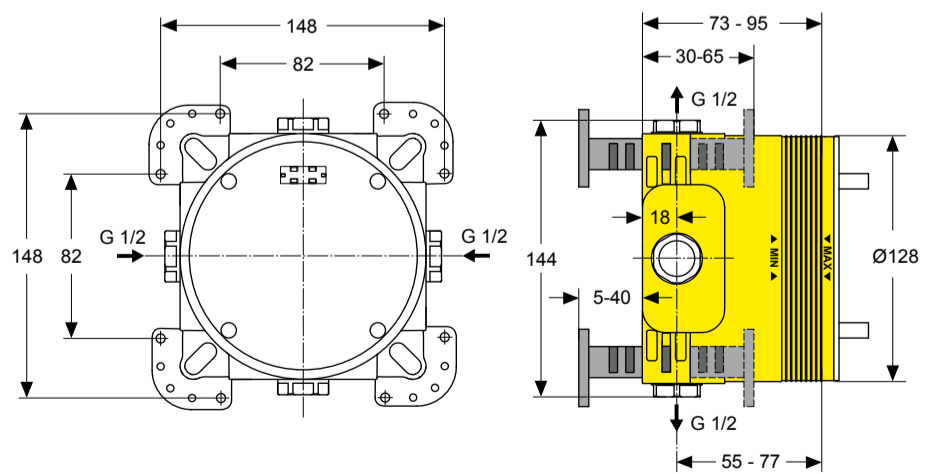

Produced from: July 2009

Pre-installation kit 1 **A1000NU**

Pos.	Description	Part-Number	Qty.	Pos.	Description	Part-Number	Qty.
1	Installation depth adjustment with clips	A 963 131 NU	1 Set	7	Plug G1/2		
2	Depth adjustment device			8	O-ring Ø 17 x 2,5	A 963 143 NU	1 Set
3	Adjustment lock (contained in pos. 1)			9	Flushing device with Screw, washer + sealing set	A 963 146 NU	1 Set
4	Side sealing	A 963 132 NU	1 Set	10	Plug with o-ring Ø 12x1,5	A 963 147 NU	1 pcs
5	Built-in box			11	Cover for built-in box		
6	Multi-way body			12	Sealing fleece		

Position

- 1 = A 963 131 NU
- 4 = A 963 132 NU
- 8 = A 963 143 NU
- 9 = A 963 146 NU
- 10 = A 963 147 NU

EASY BOX
A 1000 NU

0609 / A 866 090
 Made in Germany

Ideal Standard
 Roentgenstrasse 9
 54516 Wittlich
 Germany