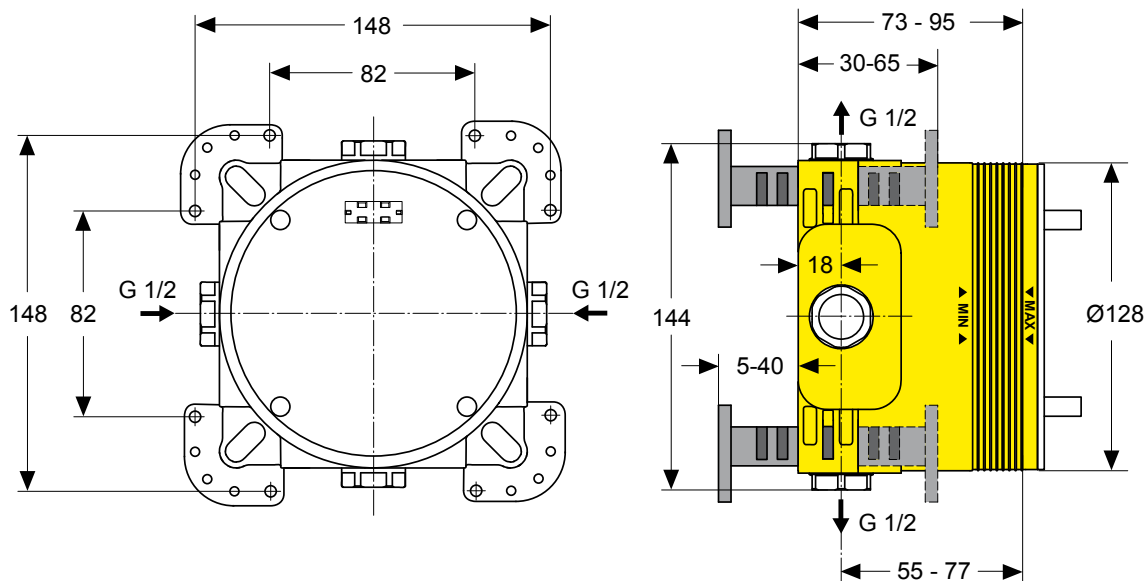

Produced from: July 2009

Pre-installation kit 1 **A1000NU**

Pos.	Description	Part-Number	Qty.	Pos.	Description	Part-Number	Qty.
1	Installation depth adjustment with clips	A 963 131 NU	1 Set	7	Plug G1/2		
2	Depth adjustment device			8	O-ring Ø 17 x 2,5	A 963 143 NU	1 Set
3	Adjustment lock (contained in pos. 1)			9	Flushing device with Screw, washer + sealing set	A 963 146 NU	1 Set
4	Side sealing	A 963 132 NU	1 Set	10	Plug with o-ring Ø 12x1,5	A 963 147 NU	1 pcs
5	Built-in box			11	Cover for built-in box		
6	Multi-way body			12	Sealing fleece		

Position

- 1 = A 963 131 NU
- 4 = A 963 132 NU
- 8 = A 963 143 NU
- 9 = A 963 146 NU
- 10 = A 963 147 NU

EASY BOX
A 1000 NU

0609 / A 866 090
 Made in Germany

Ideal Standard
 Roentgenstrasse 9
 54516 Wittlich
 Germany