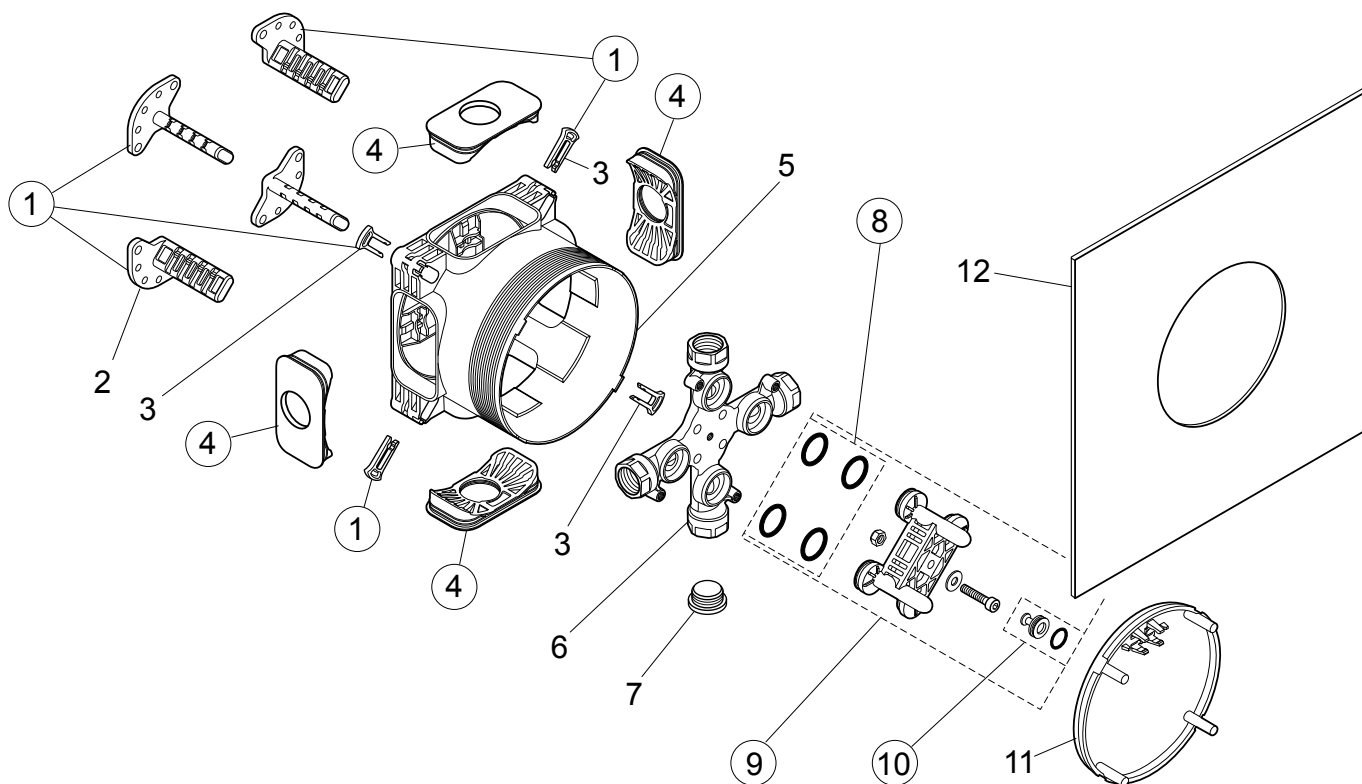

Produced from: July 2009

Pre-installation kit 1 **A1000NU**

Pos.	Description	Part-Number	Qty.	Pos.	Description	Part-Number	Qty.
1	Installation depth adjustment with clips	A 963 131 NU	1 Set	7	Plug G1/2		
2	Depth adjustment device			8	O-ring Ø 17 x 2,5	A 963 143 NU	1 Set
3	Adjustment lock (contained in pos. 1)			9	Flushing device with Screw, washer + sealing set	A 963 146 NU	1 Set
4	Side sealing	A 963 132 NU	1 Set	10	Plug with o-ring Ø 12x1,5	A 963 147 NU	1 pcs
5	Built-in box			11	Cover for built-in box		
6	Multi-way body			12	Sealing fleece		

Position

- 1 = A 963 131 NU
- 4 = A 963 132 NU
- 8 = A 963 143 NU
- 9 = A 963 146 NU
- 10 = A 963 147 NU

EASY BOX
A 1000 NU

0609 / A 866 090
 Made in Germany

Ideal Standard
 Roentgenstrasse 9
 54516 Wittlich
 Germany