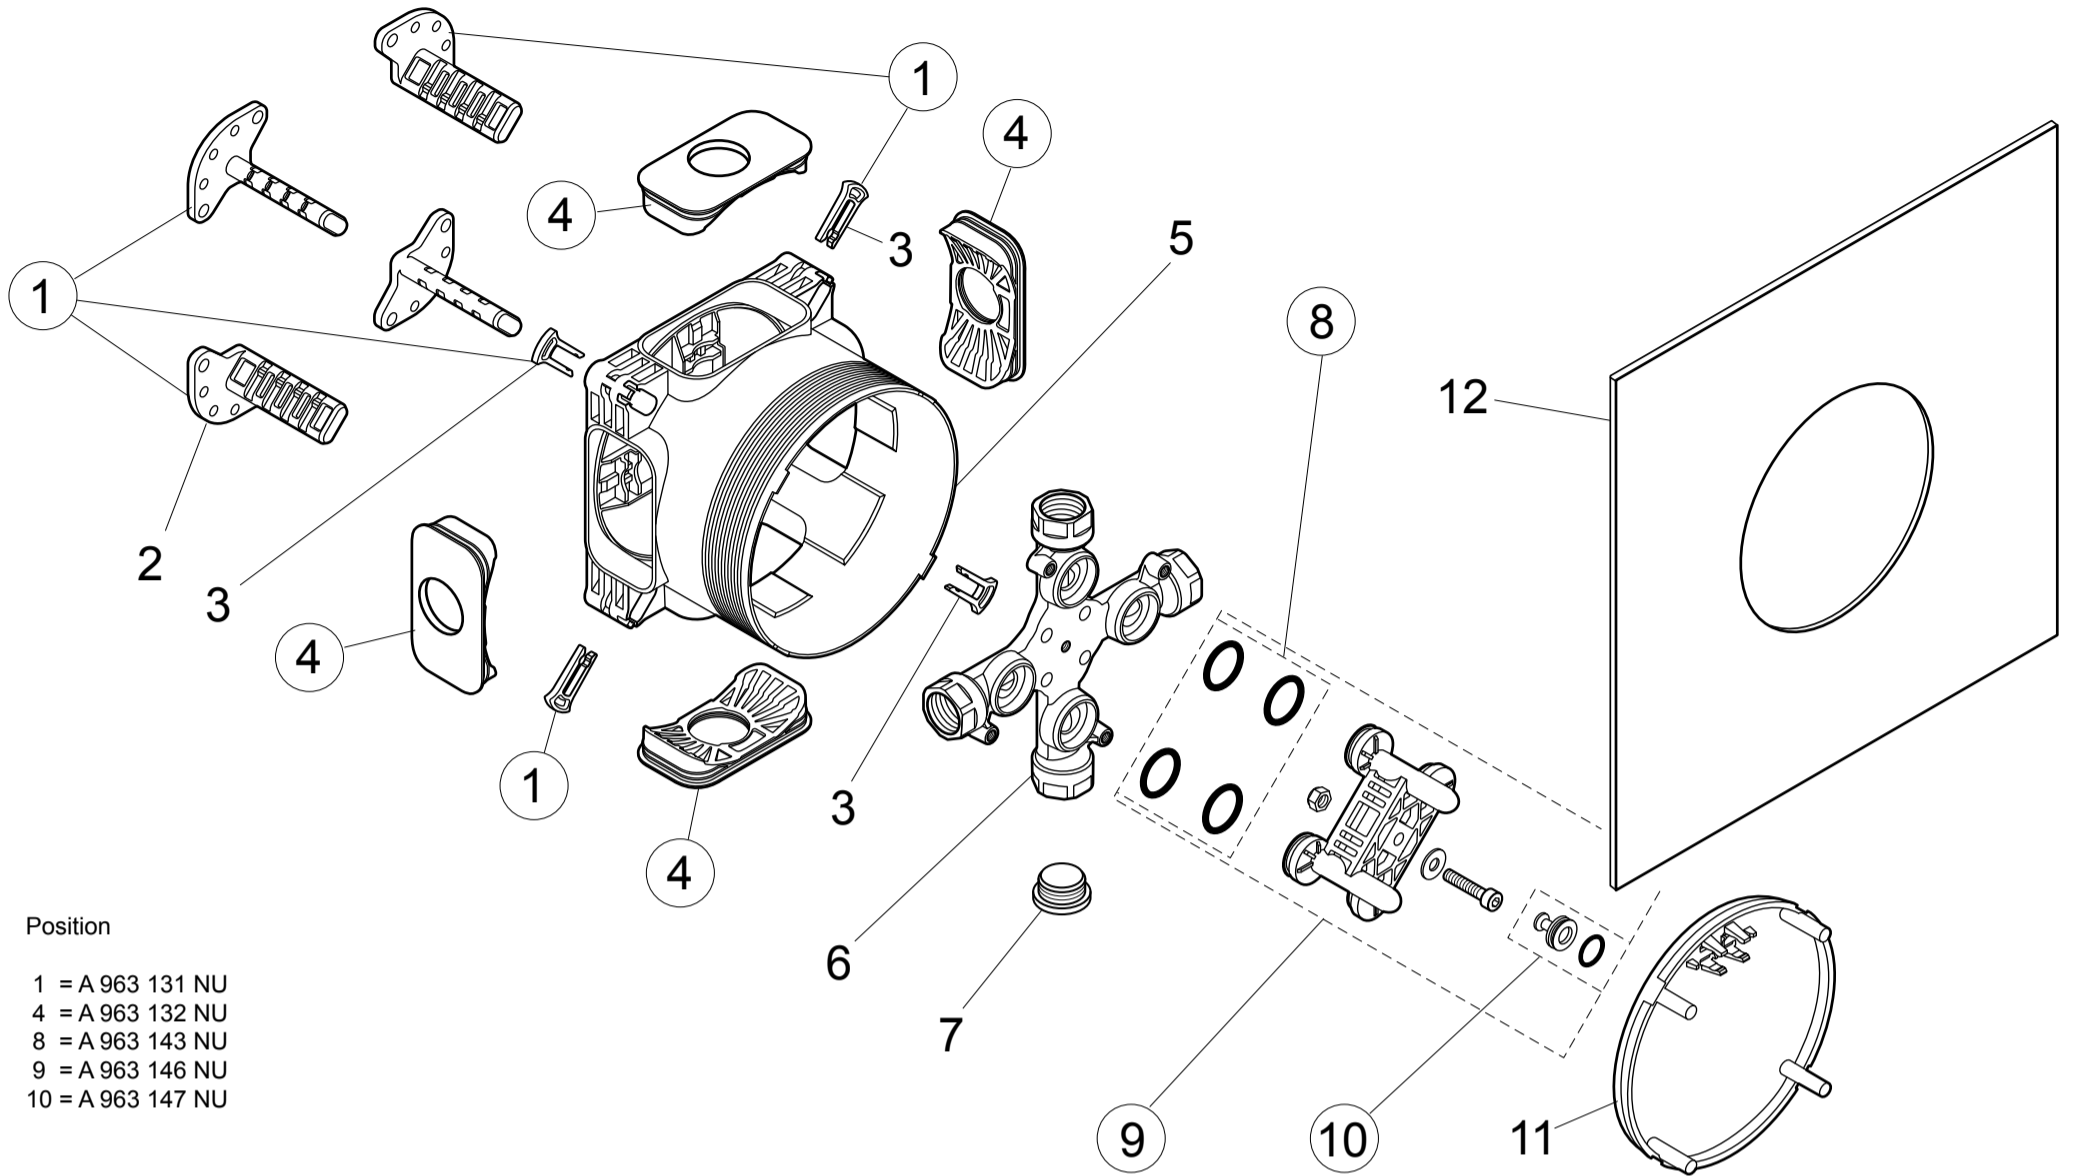

Produced from: July 2009

Pre-installation kit 1 **A1000NU**

Pos.	Description	Part-Number	Qty.	Pos.	Description	Part-Number	Qty.
1	Installation depth adjustment with clips	A 963 131 NU	1 Set	7	Plug G1/2		
2	Depth adjustment device			8	O-ring Ø 17 x 2,5	A 963 143 NU	1 Set
3	Adjustment lock (contained in pos. 1)			9	Flushing device with Screw, washer + sealing set	A 963 146 NU	1 Set
4	Side sealing	A 963 132 NU	1 Set	10	Plug with o-ring Ø 12x1,5	A 963 147 NU	1 pcs
5	Built-in box			11	Cover for built-in box		
6	Multi-way body			12	Sealing fleece		

Position

- 1 = A 963 131 NU
- 4 = A 963 132 NU
- 8 = A 963 143 NU
- 9 = A 963 146 NU
- 10 = A 963 147 NU

EASY BOX
A 1000 NU

0609 / A 866 090
 Made in Germany

Ideal Standard
 Roentgenstrasse 9
 54516 Wittlich
 Germany