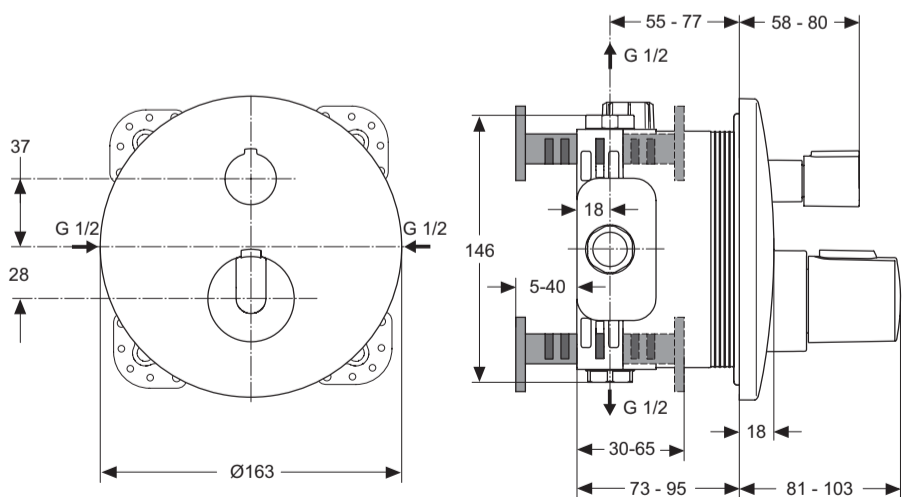

Ideal Standard International NV
Corporate Village - Gent Building
Da Vincilaan 2
1935 Zaventem
Belgium

www.idealstandardinternational.com