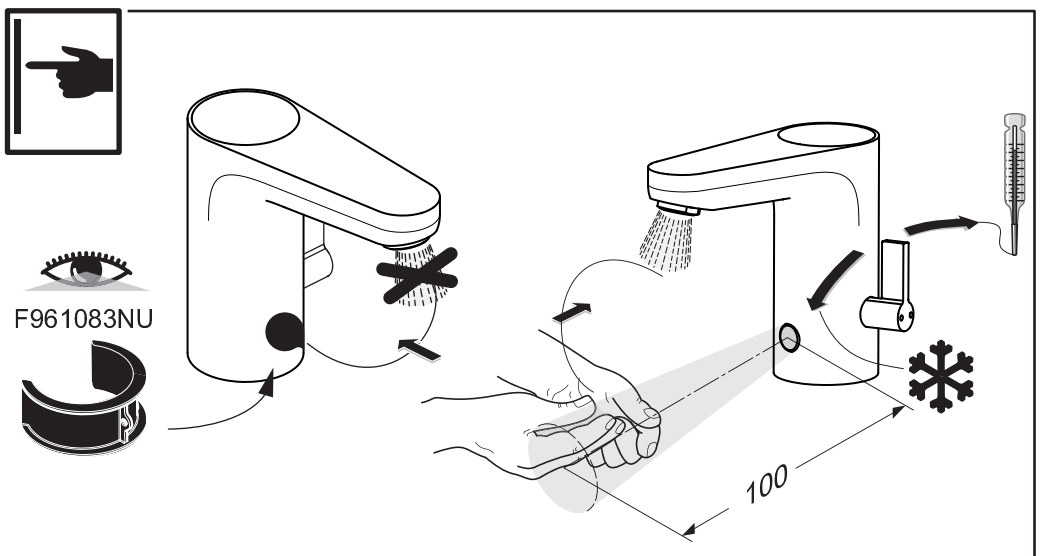

Model No.  
 (BI20A-065092-I)

**CERAPLUS**  
 A 6145 .. A 6146 ..

0518 / A 866 807  
 (+ A 865 612)  
 Made in Germany

6V Lithium  
 CR-P2

Ideal Standard International NV  
 Corporate Village - Gent Building  
 Da Vincilaan 2  
 1935 Zaventem  
 Belgium

www.idealstandardinternational.com

	<b>P</b> bar				<b>Q</b> (3 bar)
	<b>T</b> °C				<b>l/min</b> 4,7