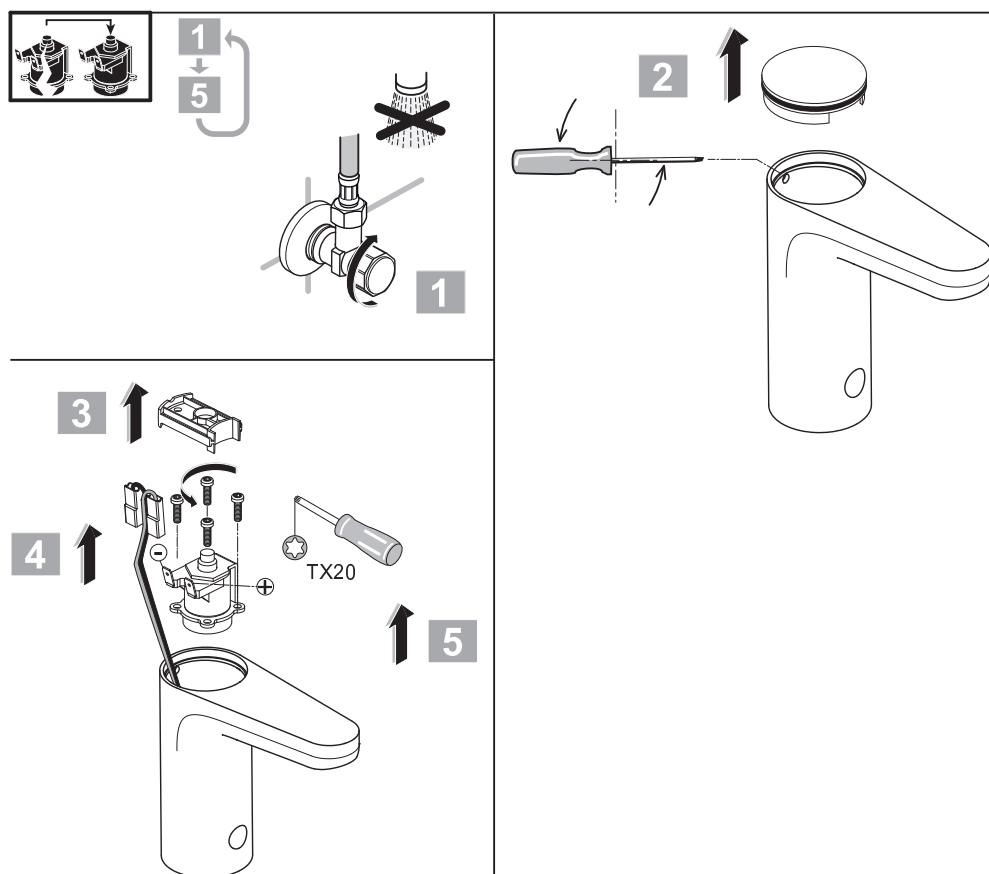

Model No.  
 (BI20A-065092-I)

**CERAPLUS**  
 A 6145 .. A 6146 ..

0518 / A 866 807  
 (+ A 865 612)  
 Made in Germany

6V Lithium  
 CR-P2

Ideal Standard International NV  
 Corporate Village - Gent Building  
 Da Vincilaan 2  
 1935 Zaventem  
 Belgium

www.idealstandardinternational.com

	<b>P</b> bar				<b>Q</b> (3 bar)
	<b>T</b> °C				<b>l/min</b> 4,7