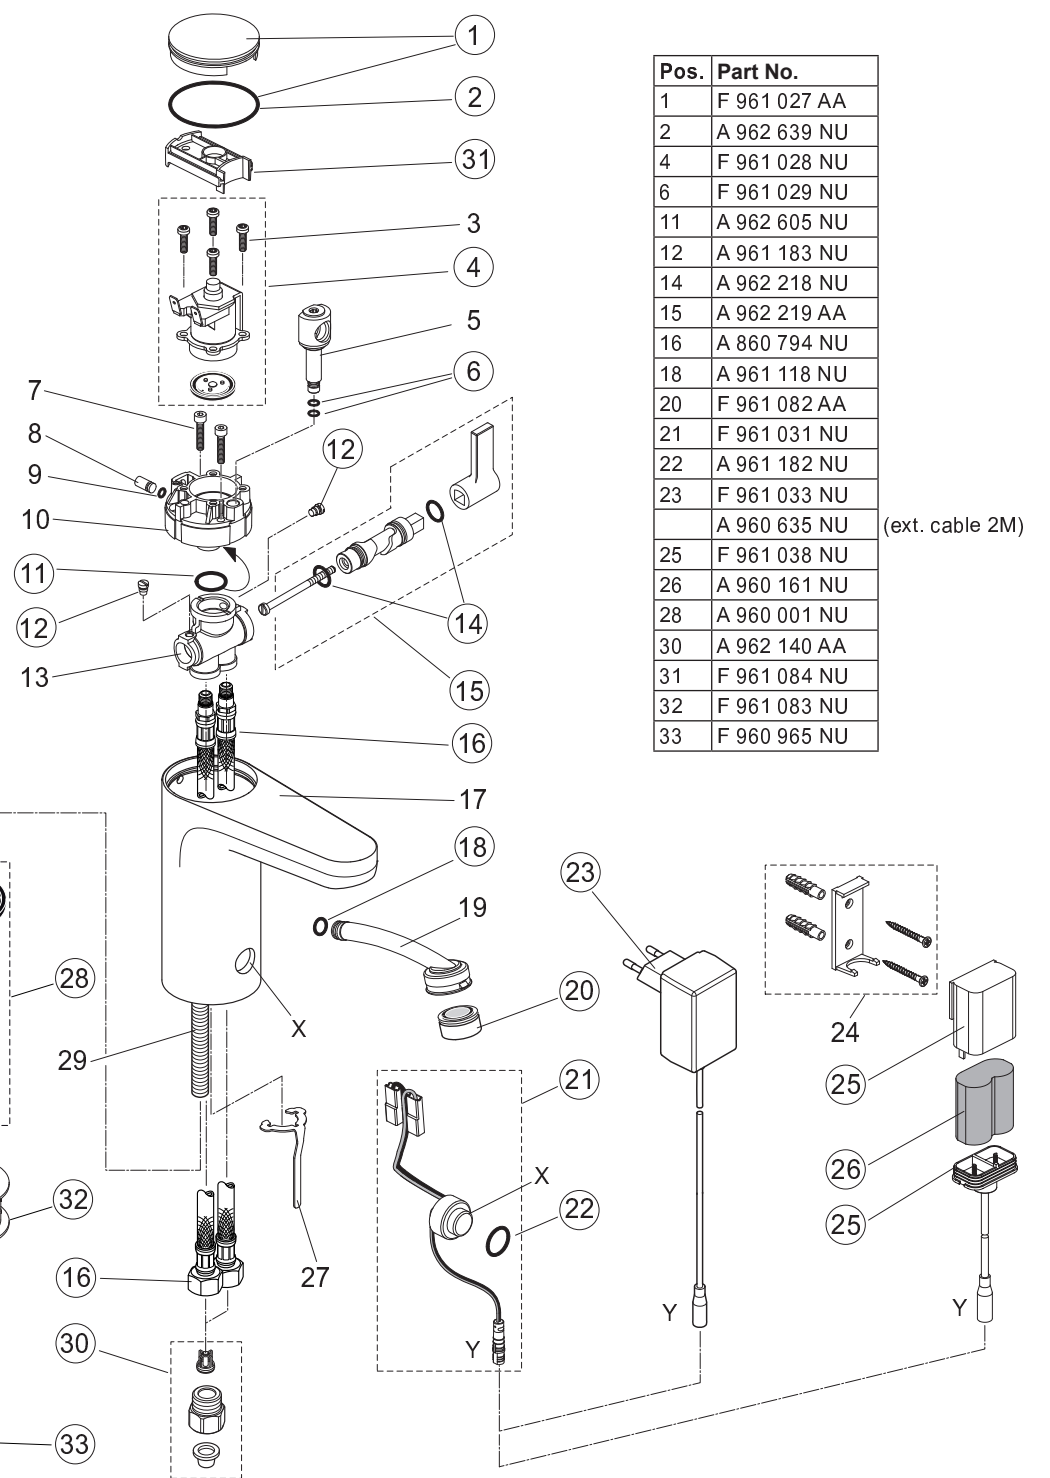

Model No.  
 (BI20A-065092-I)

**CERAPLUS**  
 A 6145 .. A 6146 ..

0518 / A 866 807  
 (+ A 865 612)  
 Made in Germany

6V Lithium  
 CR-P2

Ideal Standard International NV  
 Corporate Village - Gent Building  
 Da Vincilaan 2  
 1935 Zaventem  
 Belgium

www.idealstandardinternational.com

	<b>P</b> bar				<b>Q</b> (3 bar)
	<b>T</b> °C				<b>l/min</b> 4,7