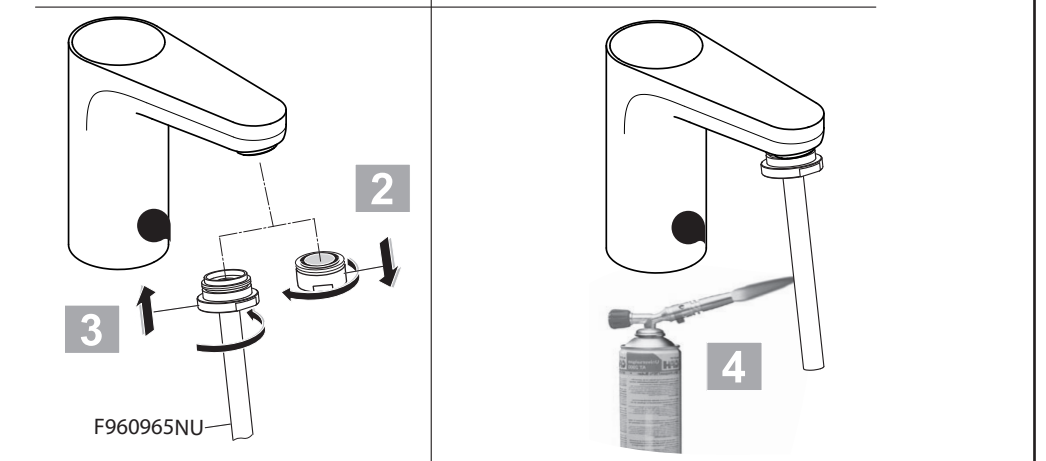

Model No.  
 (BI20A-065092-I)

**CERAPLUS**  
 A 6145 .. A 6146 ..

0518 / A 866 807  
 (+ A 865 612)  
 Made in Germany

6V Lithium  
 CR-P2

Ideal Standard International NV  
 Corporate Village - Gent Building  
 Da Vincilaan 2  
 1935 Zaventem  
 Belgium

www.idealstandardinternational.com

	<b>P</b> bar				<b>Q</b> (3 bar)
	<b>T</b> °C				<b>l/min</b> 4,7