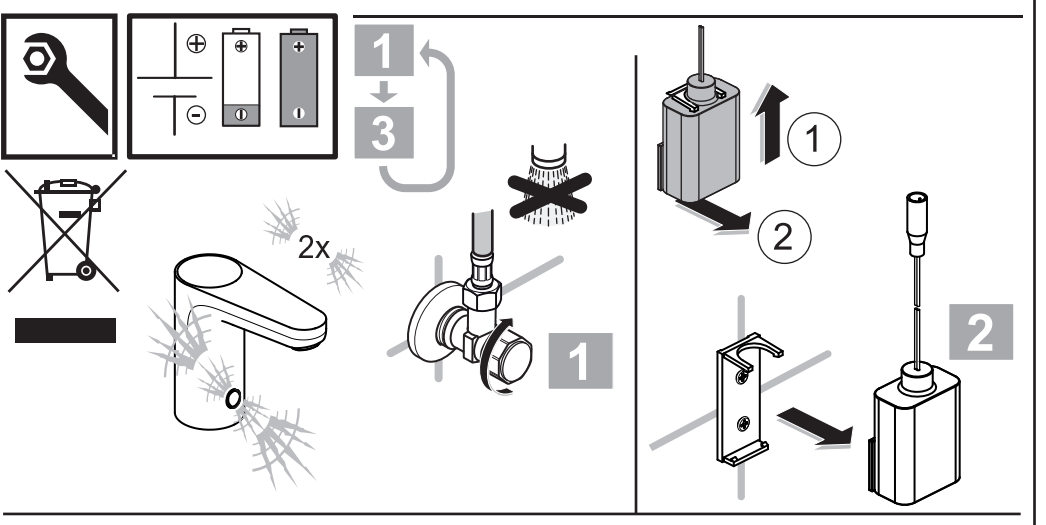

Model No.  
 (BI20A-065092-I)

**CERAPLUS**  
 A 6145 .. A 6146 ..

0518 / A 866 807  
 (+ A 865 612)  
 Made in Germany

6V Lithium  
 CR-P2

Ideal Standard International NV  
 Corporate Village - Gent Building  
 Da Vincilaan 2  
 1935 Zaventem  
 Belgium

www.idealstandardinternational.com

	<b>P</b> bar				<b>Q</b> (3 bar)
	<b>T</b> °C				<b>l/min</b> 4,7