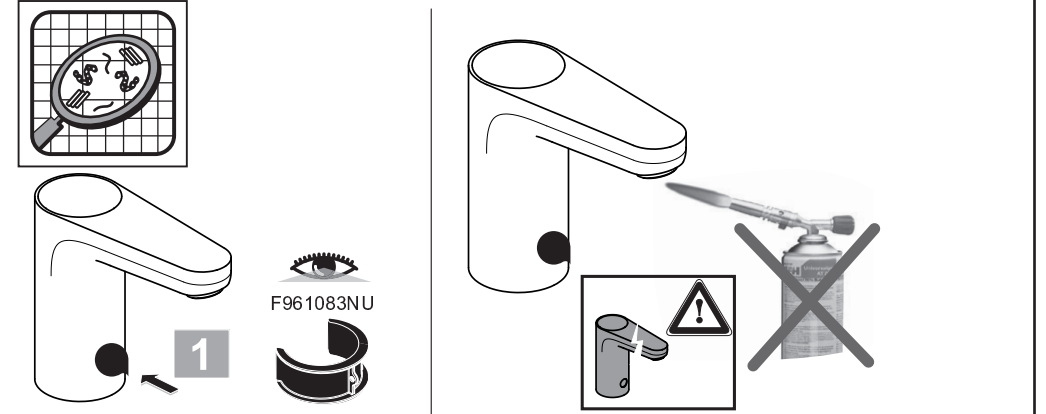

P bar				Q (3 bar)
	T °C				l/min 4,7