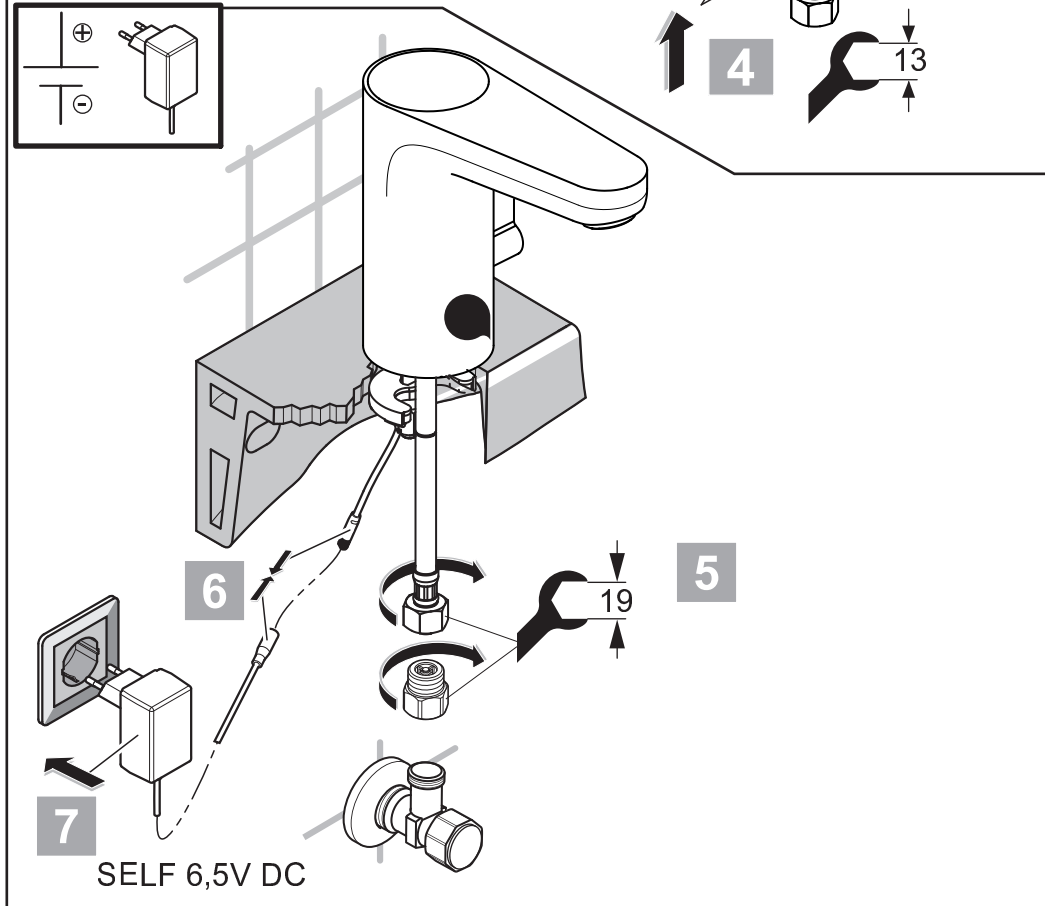

Model No.  
 (BI20A-065092-I)

**CERAPLUS**  
 A 6145 .. A 6146 ..

0518 / A 866 807  
 (+ A 865 612)  
 Made in Germany

6V Lithium  
 CR-P2

Ideal Standard International NV  
 Corporate Village - Gent Building  
 Da Vincilaan 2  
 1935 Zaventem  
 Belgium

www.idealstandardinternational.com

	<b>P</b> bar				<b>Q</b> (3 bar)
	<b>T</b> °C				<b>l/min</b> 4,7