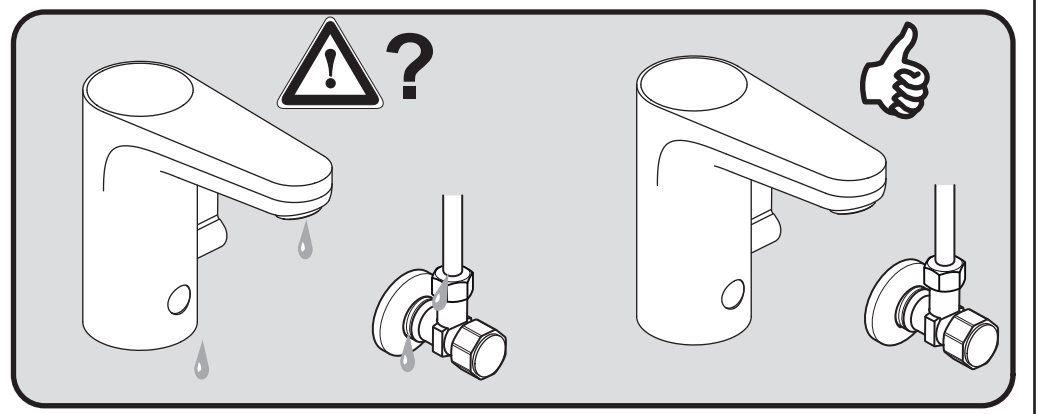

P bar				Q (3 bar)
	T °C				l/min 4,7