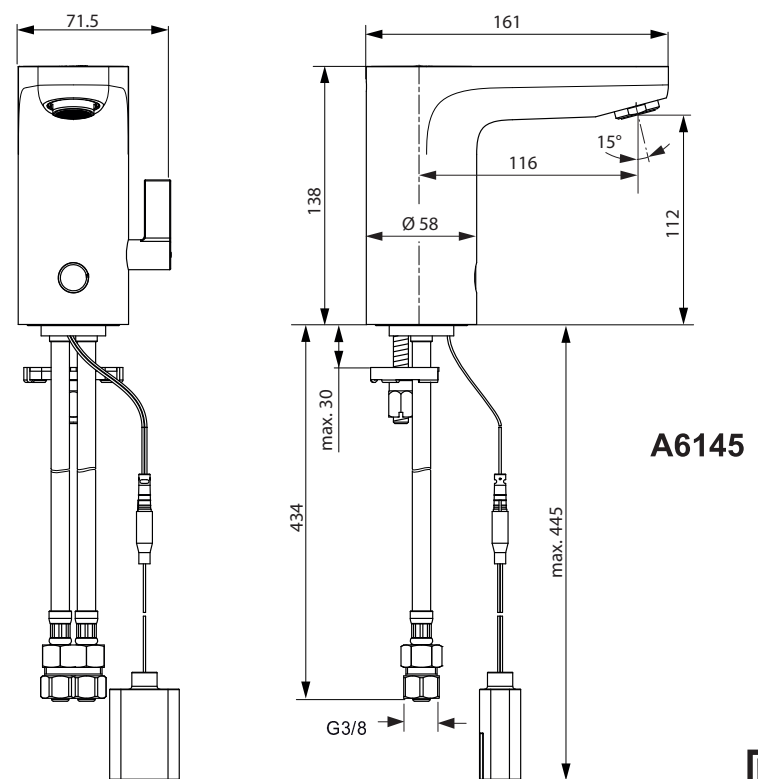

Model No.  
 (BI20A-065092-I)

**CERAPLUS**  
 A 6145 .. A 6146 ..

0518 / A 866 807  
 (+ A 865 612)  
 Made in Germany

6V Lithium  
 CR-P2

Ideal Standard International NV  
 Corporate Village - Gent Building  
 Da Vincilaan 2  
 1935 Zaventem  
 Belgium

www.idealstandardinternational.com

	<b>P</b> bar				<b>Q</b> (3 bar)
	<b>T</b> °C				<b>l/min</b> 4,7