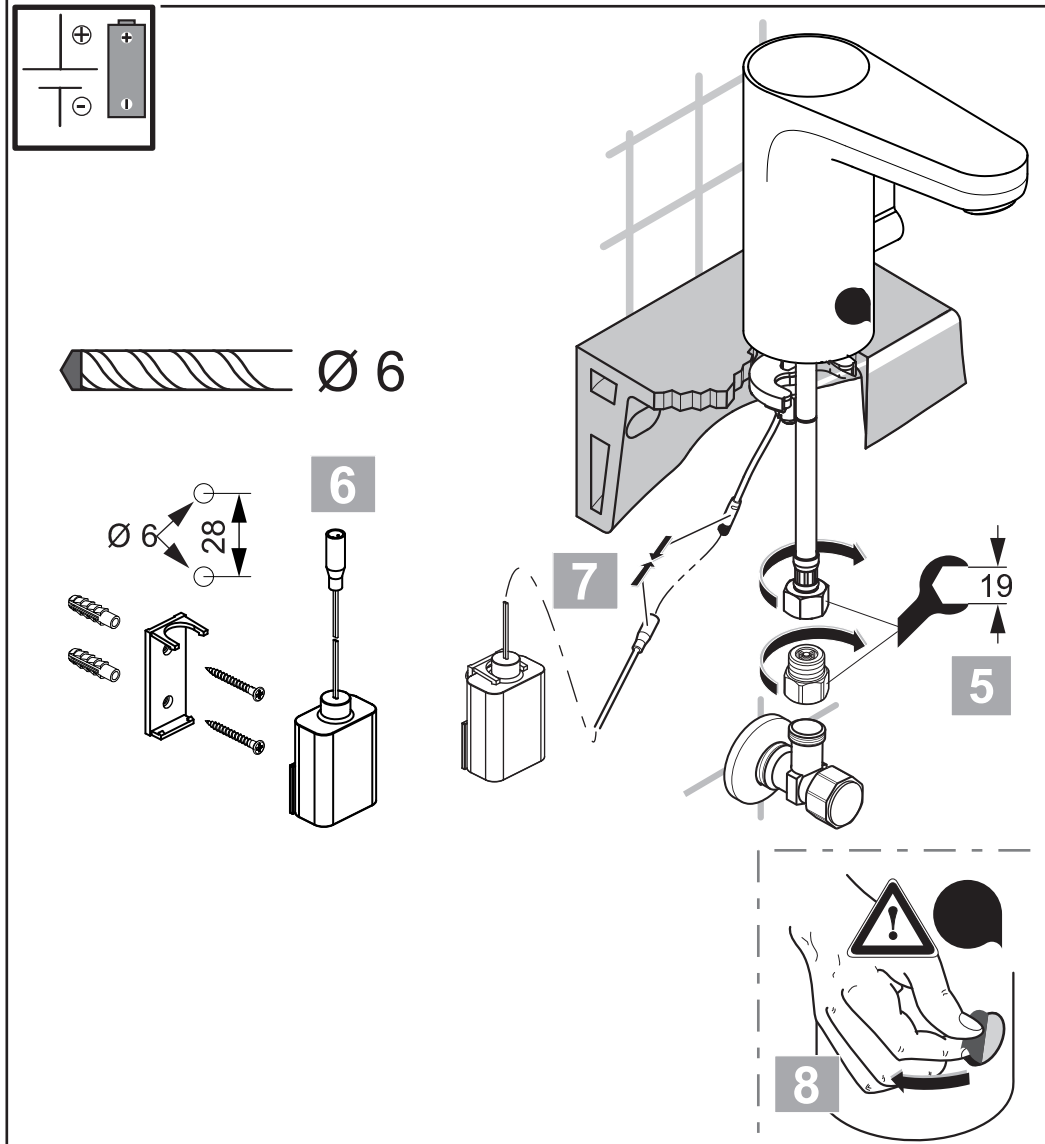

Model No.  
 (BI20A-065092-I)

**CERAPLUS**  
 A 6145 .. A 6146 ..

0518 / A 866 807  
 (+ A 865 612)  
 Made in Germany

6V Lithium  
 CR-P2

Ideal Standard International NV  
 Corporate Village - Gent Building  
 Da Vincilaan 2  
 1935 Zaventem  
 Belgium

www.idealstandardinternational.com

	<b>P</b> bar				<b>Q</b> (3 bar)
	<b>T</b> °C				<b>l/min</b> 4,7