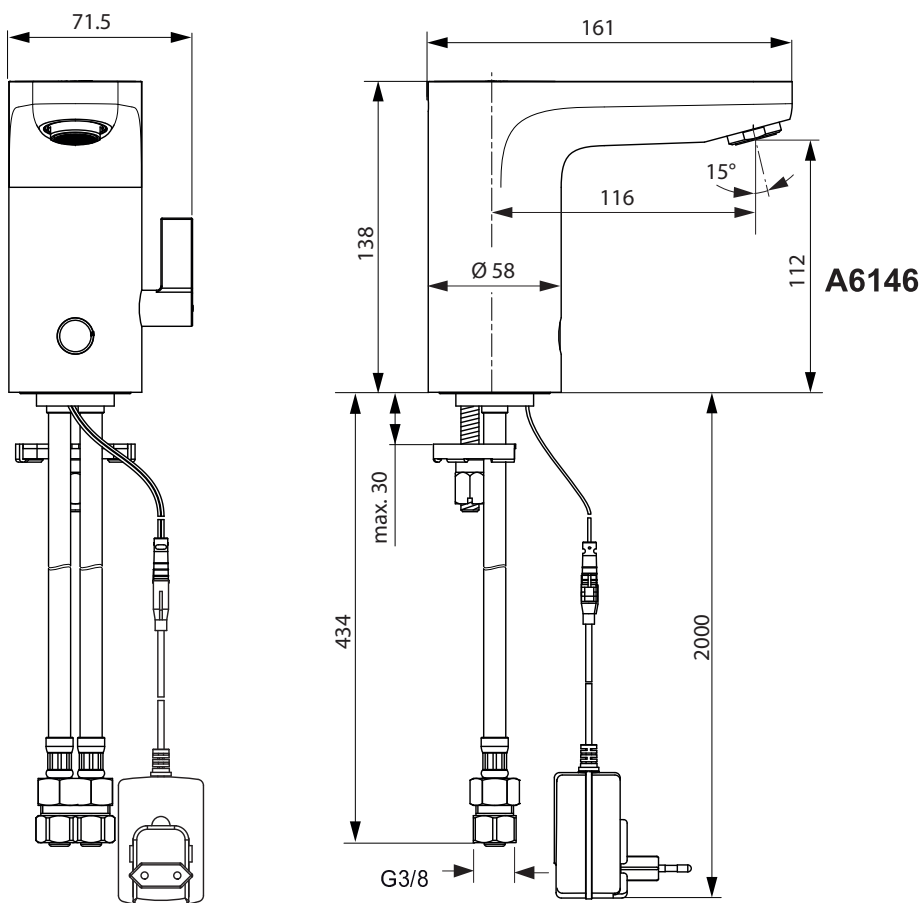

Model No.  
 (BI20A-065092-I)

**CERAPLUS**  
 A 6145 .. A 6146 ..

0518 / A 866 807  
 (+ A 865 612)  
 Made in Germany

6V Lithium  
 CR-P2

Ideal Standard International NV  
 Corporate Village - Gent Building  
 Da Vincilaan 2  
 1935 Zaventem  
 Belgium

www.idealstandardinternational.com

	<b>P</b> bar				<b>Q</b> (3 bar)
	<b>T</b> °C				<b>l/min</b> 4,7