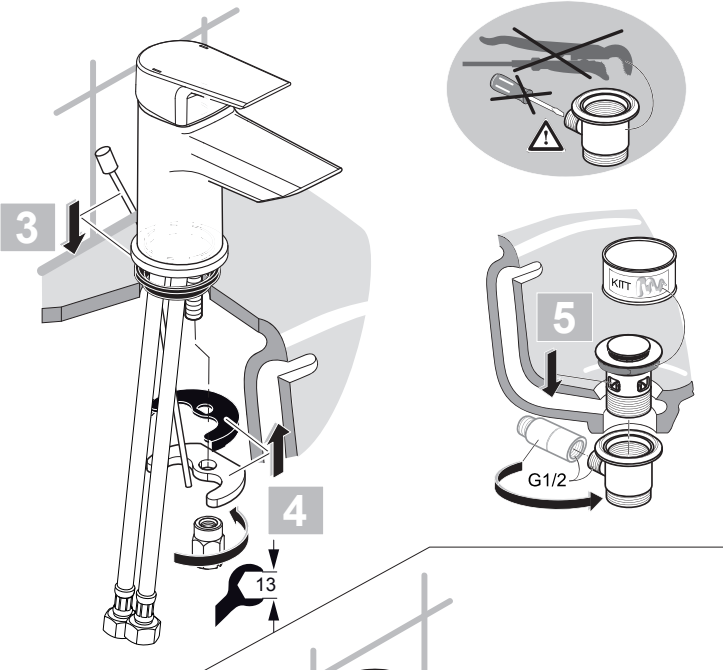

A6566
A6568

A6555
A6557
A6559

A6563

A6573
A6575

Ideal Standard International BVBA
 Corporate Village - Gent Building
 Da Vincilaan 2
 1935 Zaventem
 Belgium

www.idealstandardinternational.com

	P	bar		MAX. 10		5			Q	(3 bar)
	T	°C		MAX. 80		65			l/min	5