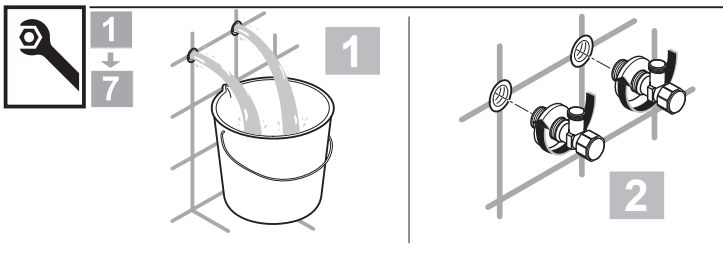

A6566
A6568

A6555
A6557
A6559

A6563

A6573
A6575

Ideal Standard International BVBA
 Corporate Village - Gent Building
 Da Vincilaan 2
 1935 Zaventem
 Belgium

www.idealstandardinternational.com

	P	bar		MAX. 10		5			Q	(3 bar)
	T	°C		MAX. 80		65			l/min	5