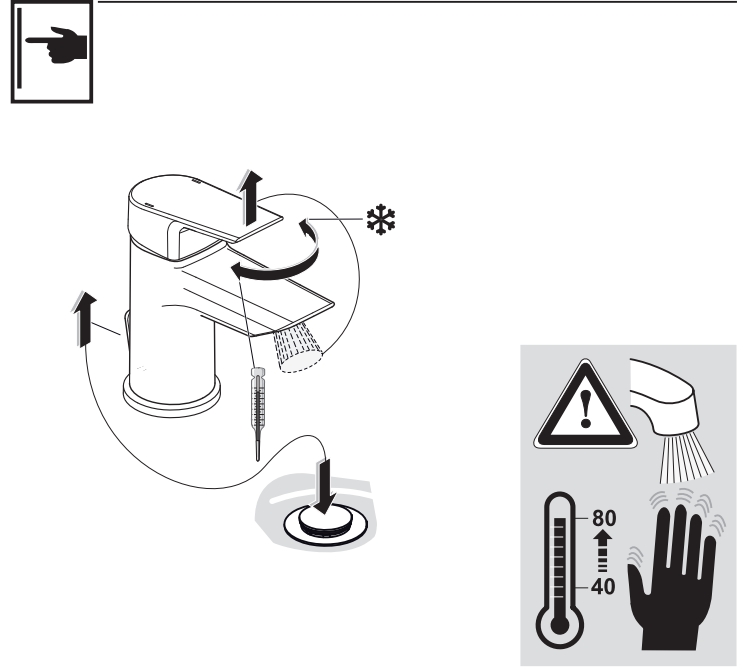

A6566
A6568

A6555
A6557
A6559

A6563

A6573
A6575

Ideal Standard International BVBA
 Corporate Village - Gent Building
 Da Vincilaan 2
 1935 Zaventem
 Belgium

www.idealstandardinternational.com

	P	bar		MAX. 10		5			Q	(3 bar)
	T	°C		MAX. 80		65			l/min	5