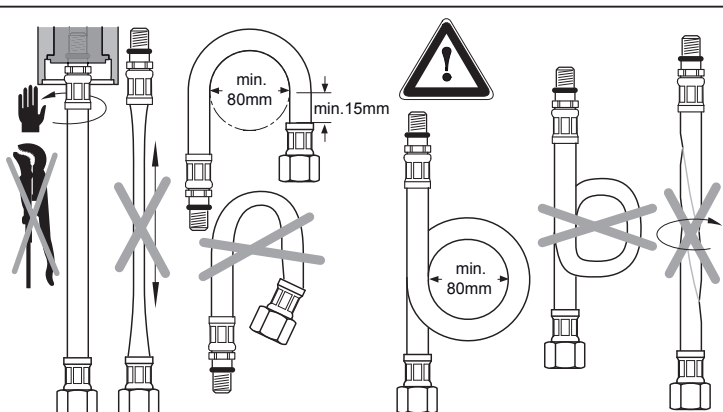

A6566
A6568

A6555
A6557
A6559

A6563

A6573
A6575

Ideal Standard International BVBA
 Corporate Village - Gent Building
 Da Vincilaan 2
 1935 Zaventem
 Belgium

www.idealstandardinternational.com

	P	bar		MAX. 10		5			Q	(3 bar)
	T	°C		MAX. 80		65			l/min	5