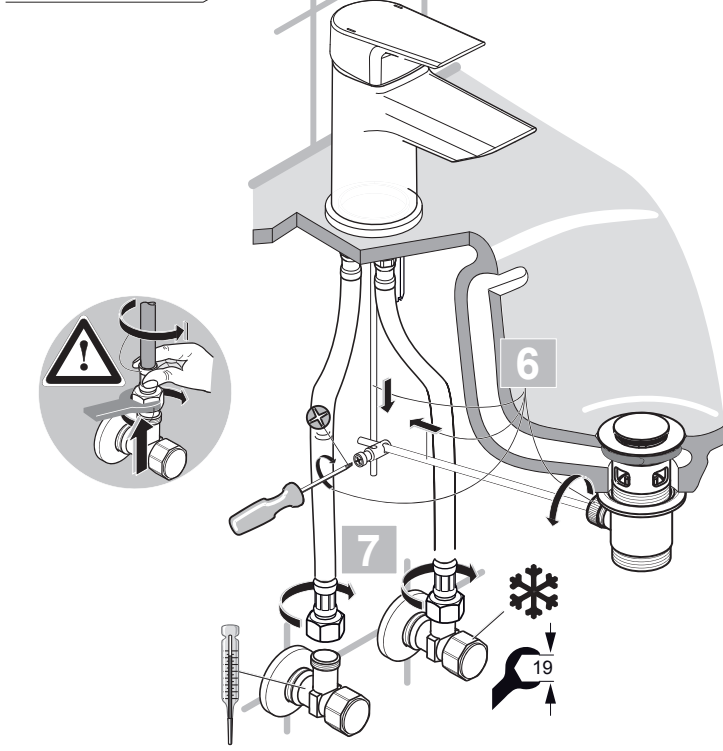

A6566
A6568

A6555
A6557
A6559

A6563

A6573
A6575

Ideal Standard International BVBA
 Corporate Village - Gent Building
 Da Vincilaan 2
 1935 Zaventem
 Belgium

www.idealstandardinternational.com

	P	bar		MAX. 10		5			Q	(3 bar)
	T	°C		MAX. 80		65			l/min	5