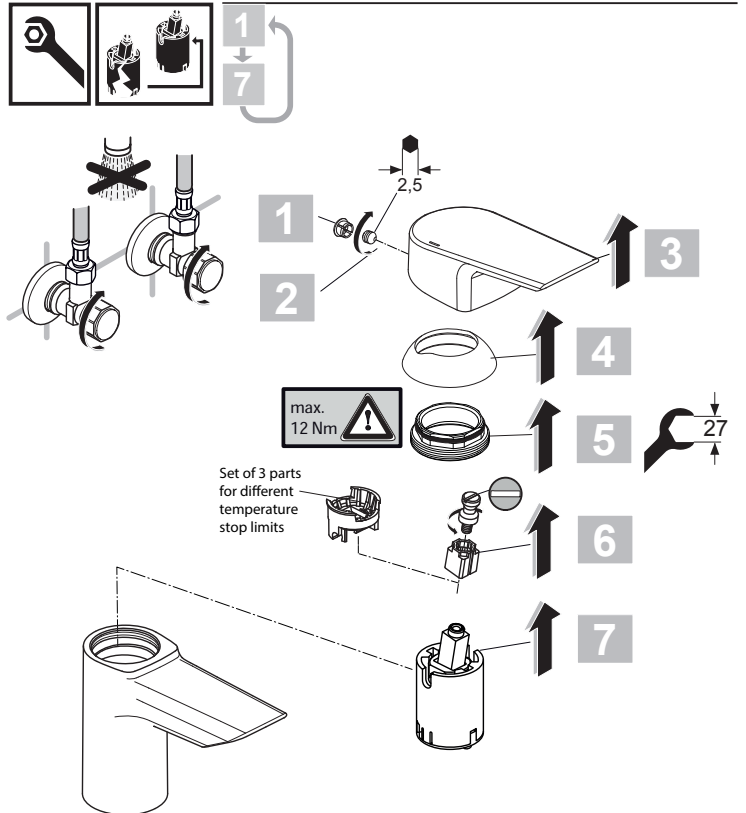

A6566
A6568

A6555
A6557
A6559

A6563

A6573
A6575

Ideal Standard International BVBA
 Corporate Village - Gent Building
 Da Vincilaan 2
 1935 Zaventem
 Belgium

www.idealstandardinternational.com

	P	bar		MAX. 10		5			Q	(3 bar)
	T	°C		MAX. 80		65			l/min	5