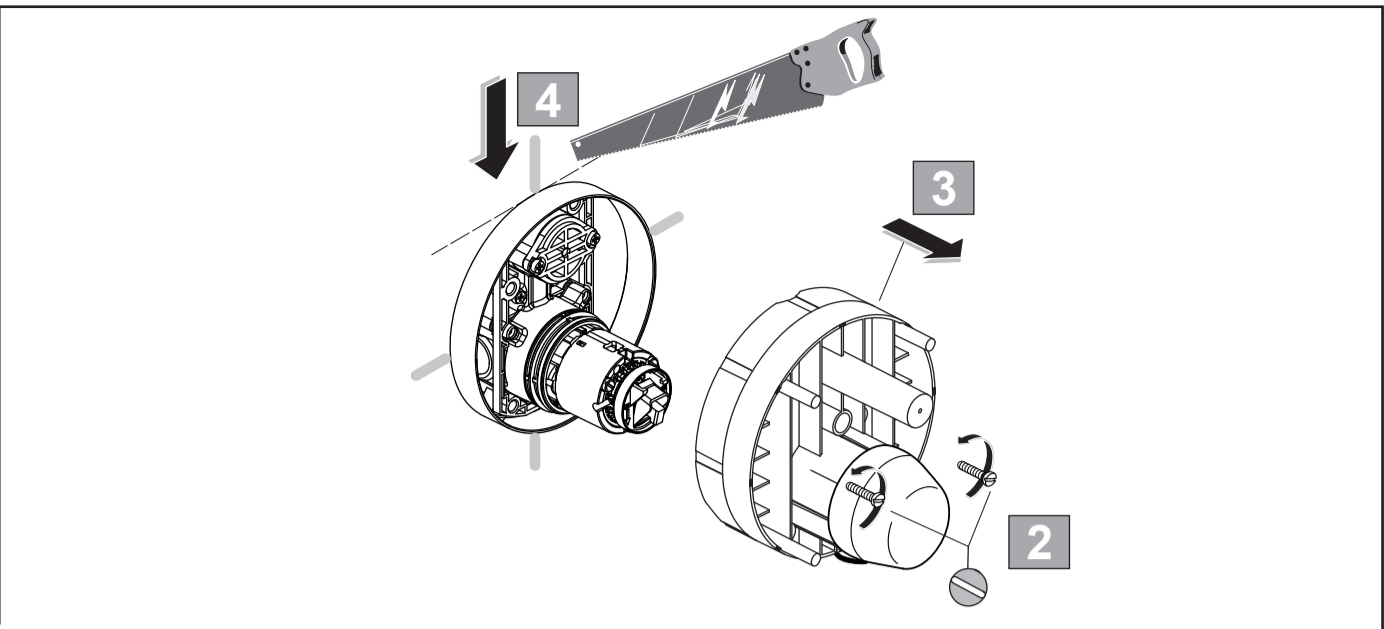

CERAFLEX
A 6758 ..

1116 / A 868 232
 (+ A 865 612)
 Made in Germany

Ideal Standard International NV
 Corporate Village - Gent Building
 Da Vincilaan 2
 1935 Zaventem
 Belgium

www.idealstandardinternational.com