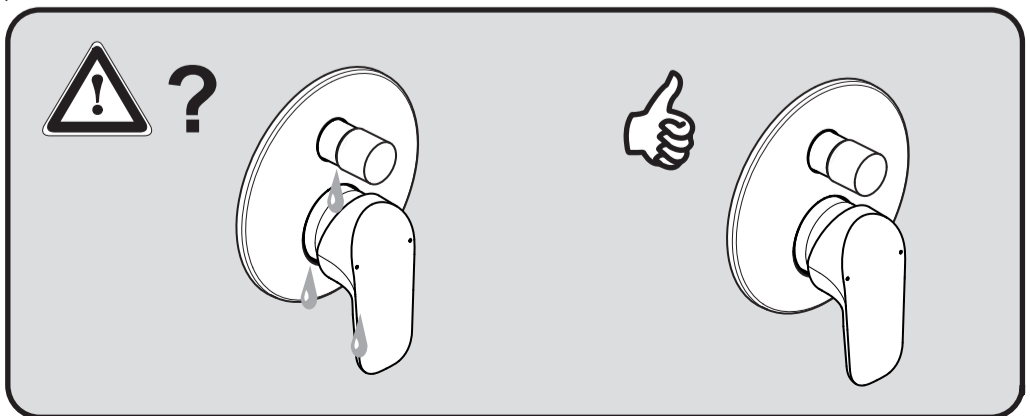

Pressure (P)	Temperature (T)	Symbol	Temperature (T) in °C
0,5 bar	MAX. 10	5	65
MAX. 80	MAX. 80	40	40

Q (3 bar)
I/min
20,5