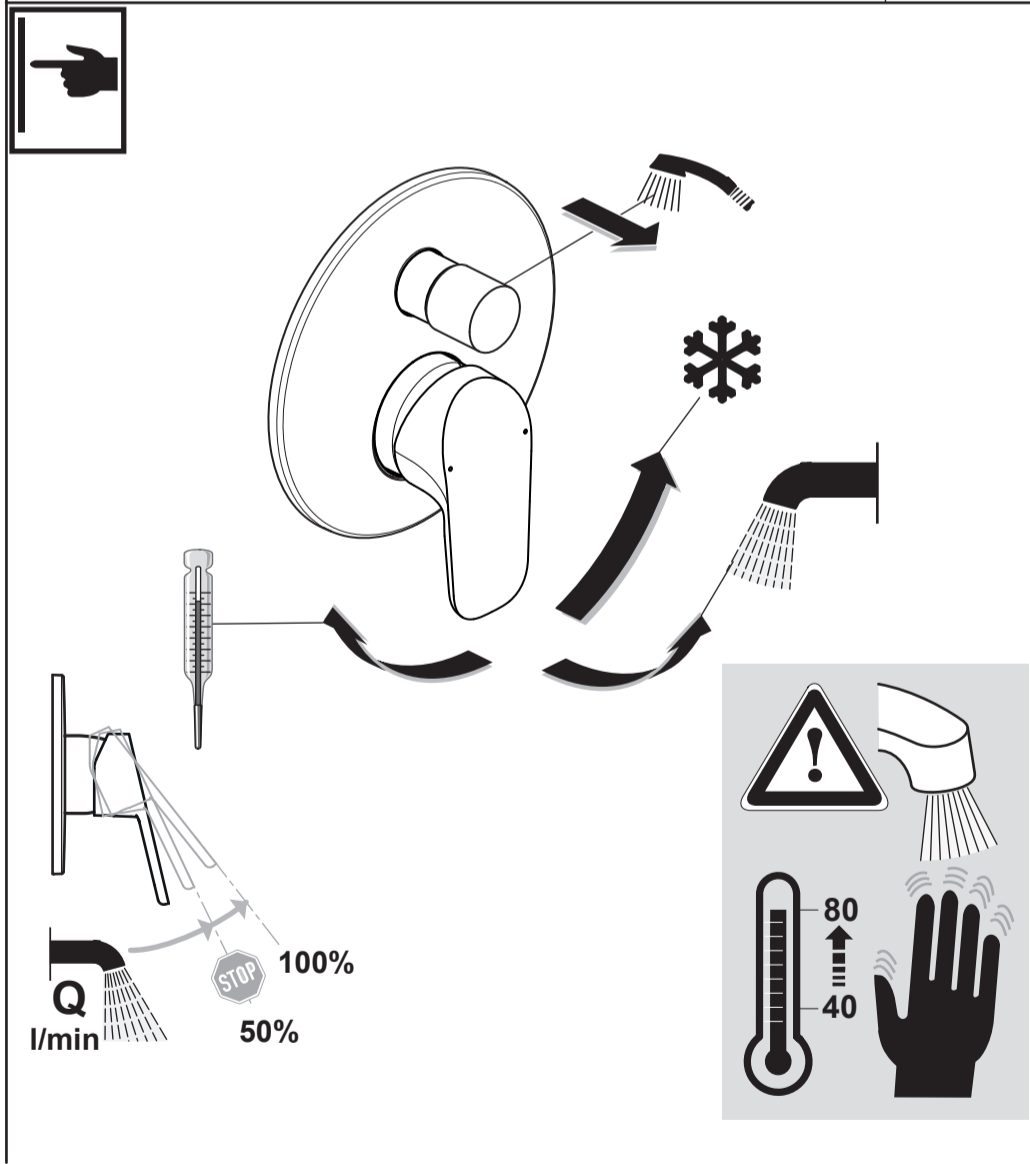

CERAFLEX
A 6758 ..

1116 / A 868 232
 (+ A 865 612)
 Made in Germany

Ideal Standard International NV
 Corporate Village - Gent Building
 Da Vincilaan 2
 1935 Zaventem
 Belgium

www.idealstandardinternational.com