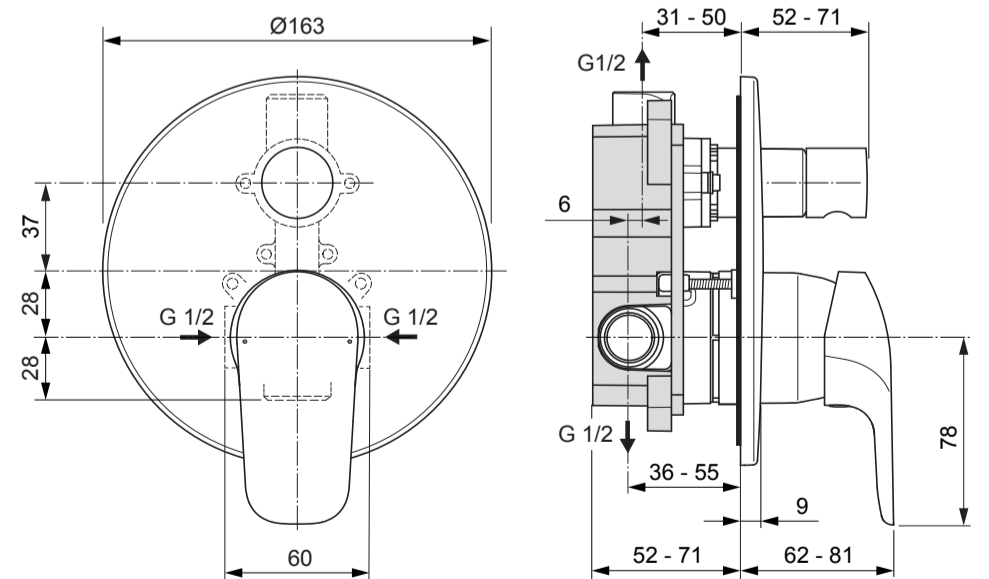

Ideal Standard International NV
Corporate Village - Gent Building
Da Vincilaan 2
1935 Zaventem
Belgium

www.idealstandardinternational.com