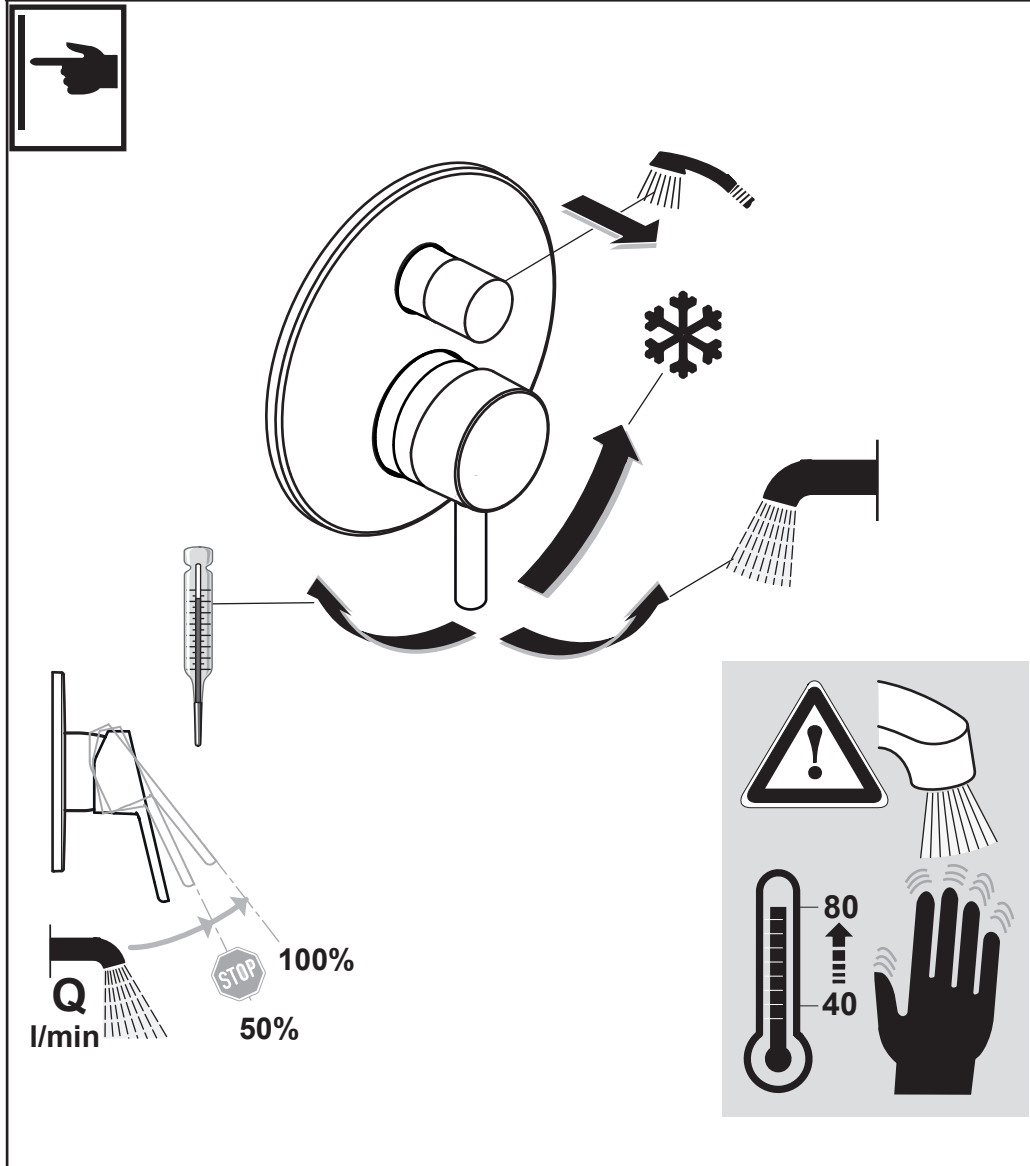

CERALINE
A 6939 ..

1119 / A 868 449
 (+ A 865 612)
 Made in Germany

Ideal Standard International NV
 Corporate Village - Gent Building
 Da Vincilaan 2
 1935 Zaventem
 Belgium

www.idealstandardinternational.com