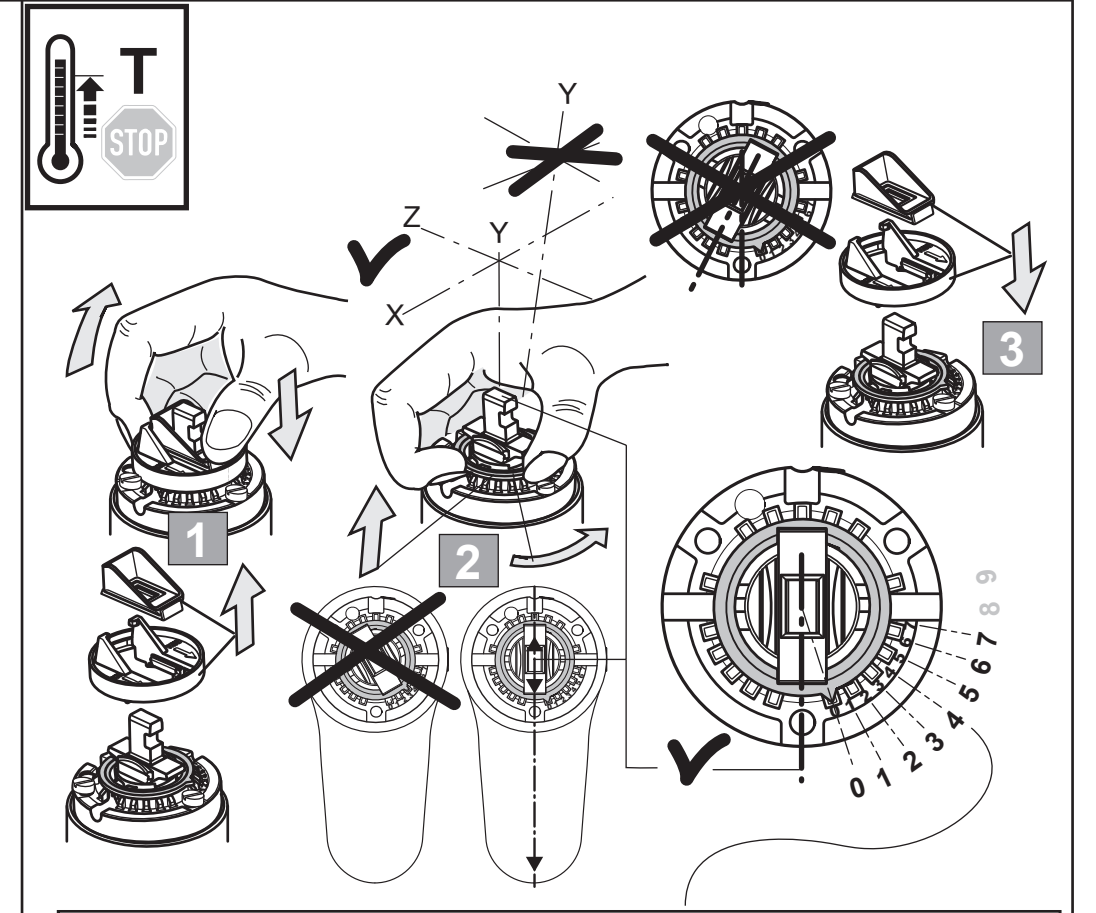

CERALINE
A 6939 ..

1119 / A 868 449
 (+ A 865 612)
 Made in Germany

Ideal Standard International NV
 Corporate Village - Gent Building
 Da Vincilaan 2
 1935 Zaventem
 Belgium

www.idealstandardinternational.com