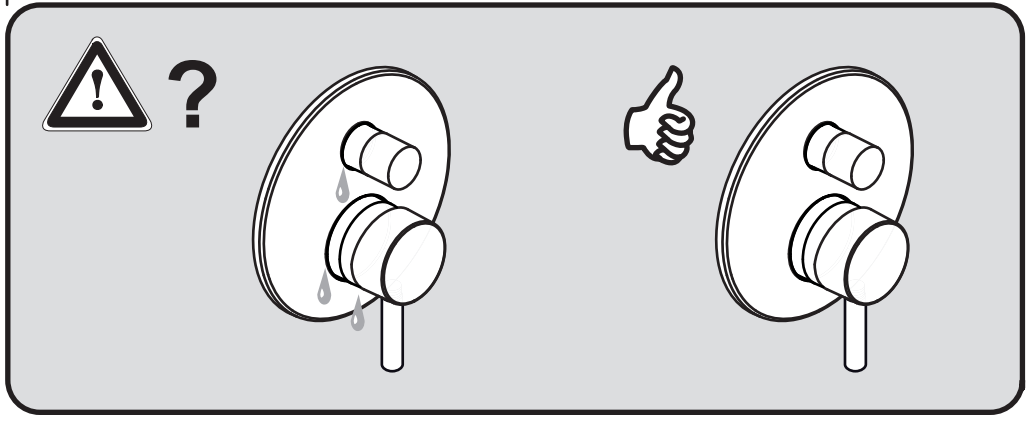

Pressure P bar	Temperature T °C	Pressure 0,5 MAX. 10	Temperature MAX. 80	Pressure 5 1	Temperature 65 40	Pressure Q (3 bar)	Temperature I/min 20,5