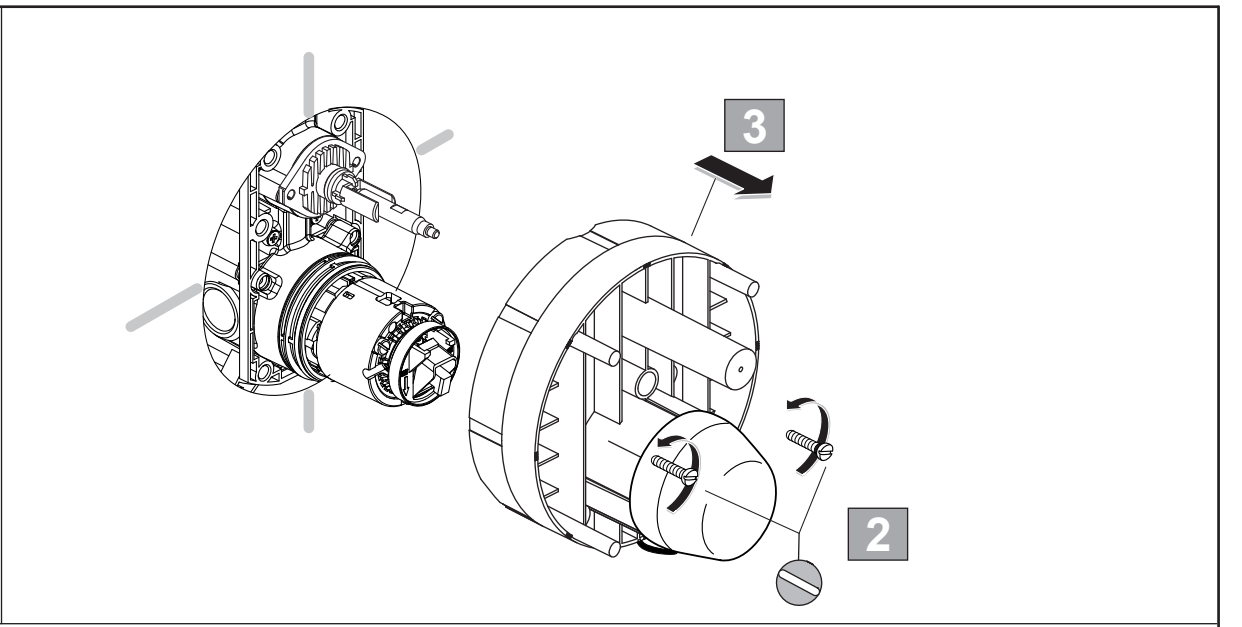

CERALINE
A 6939 ..

1119 / A 868 449
 (+ A 865 612)
 Made in Germany

Ideal Standard International NV
 Corporate Village - Gent Building
 Da Vincilaan 2
 1935 Zaventem
 Belgium

www.idealstandardinternational.com