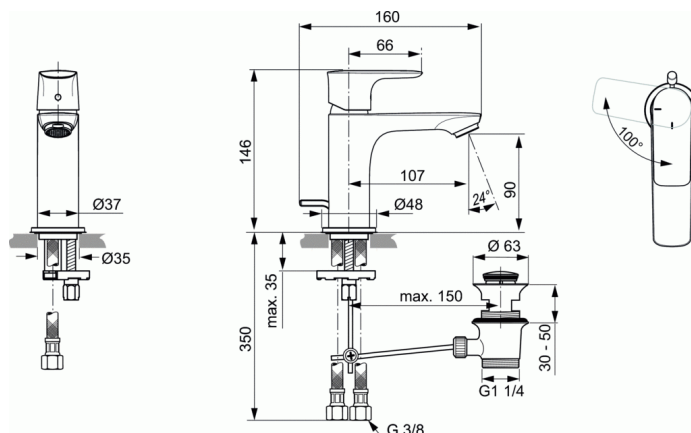

CONNECT AIR

One-hole basin mixer BlueStart®, slim

One-hole basin mixer BlueStart®, slim

Brass cast slim body Ø37 mm

Metal handle with red and blue colour indication - printed on handle

Cold start indication

BlueStart® technology

Metal pop-up waste

Aerator Perlator M24x1 with 5 l/min flow rate limiter

25 mm cartridge

Flexible hoses PEX G3/8"

Easy-Fix fixation with centering & sealing ring

Noise class 1

Finishes: