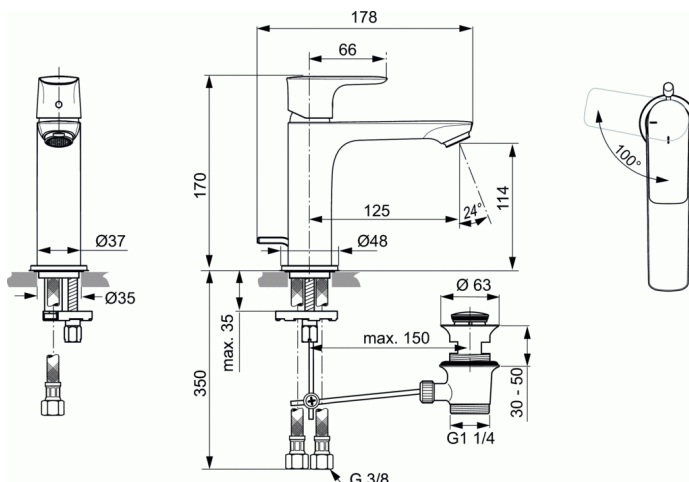

CONNECT AIR

One-hole basin mixer Grande BlueStart®, slim

One-hole basin mixer Grande BlueStart®, slim

Brass cast slim body Ø37 mm

Metal handle with red and blue colour indication - printed on handle

Metal pop-up waste

Cold start indication

BlueStart® technology

Aerator Perlator M24x1 with 5 l/min flow rate limiter

25 mm cartridge

Flexible hoses PEX G3/8"

Easy-Fix fixation with centering & sealing ring

Noise class 1

Finishes: