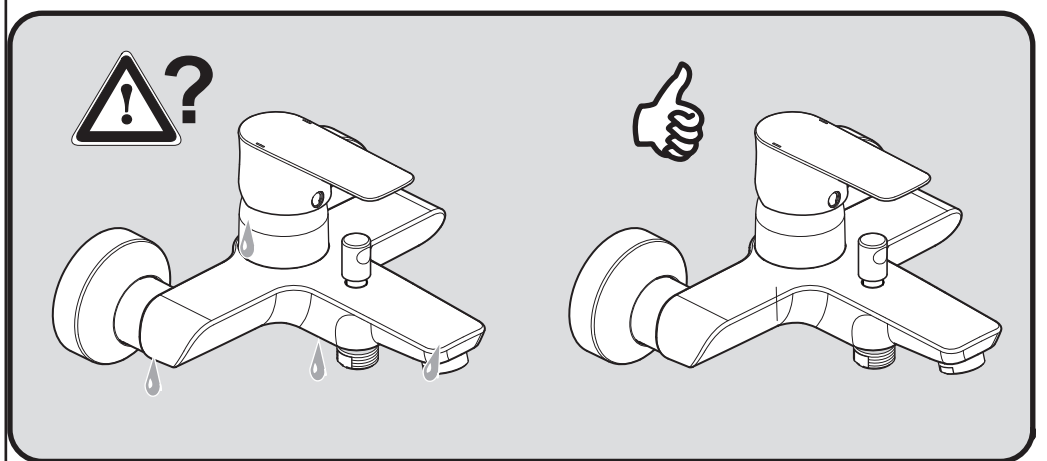

P	bar	0,5	MAX. 10	5		Q (3 bar)
	T	°C	MAX. 80	65	40		l/min 20