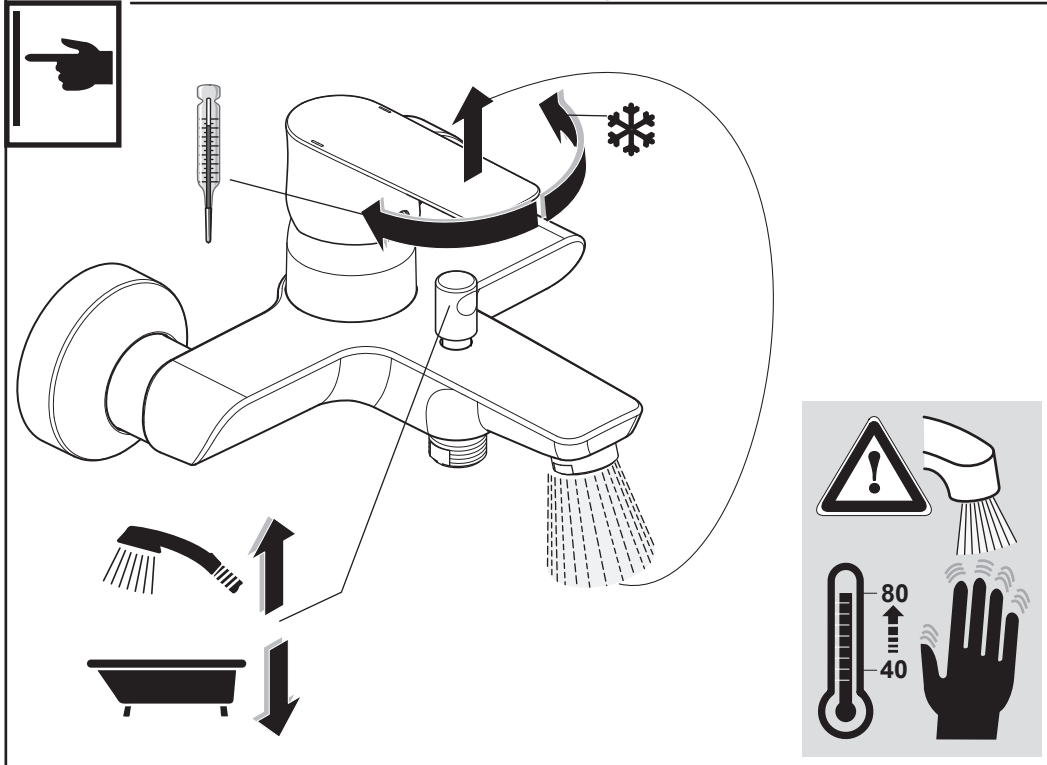

P	bar	0,5	MAX. 10	5		Q (3 bar)
	T	°C	MAX. 80	65	40		l/min 20