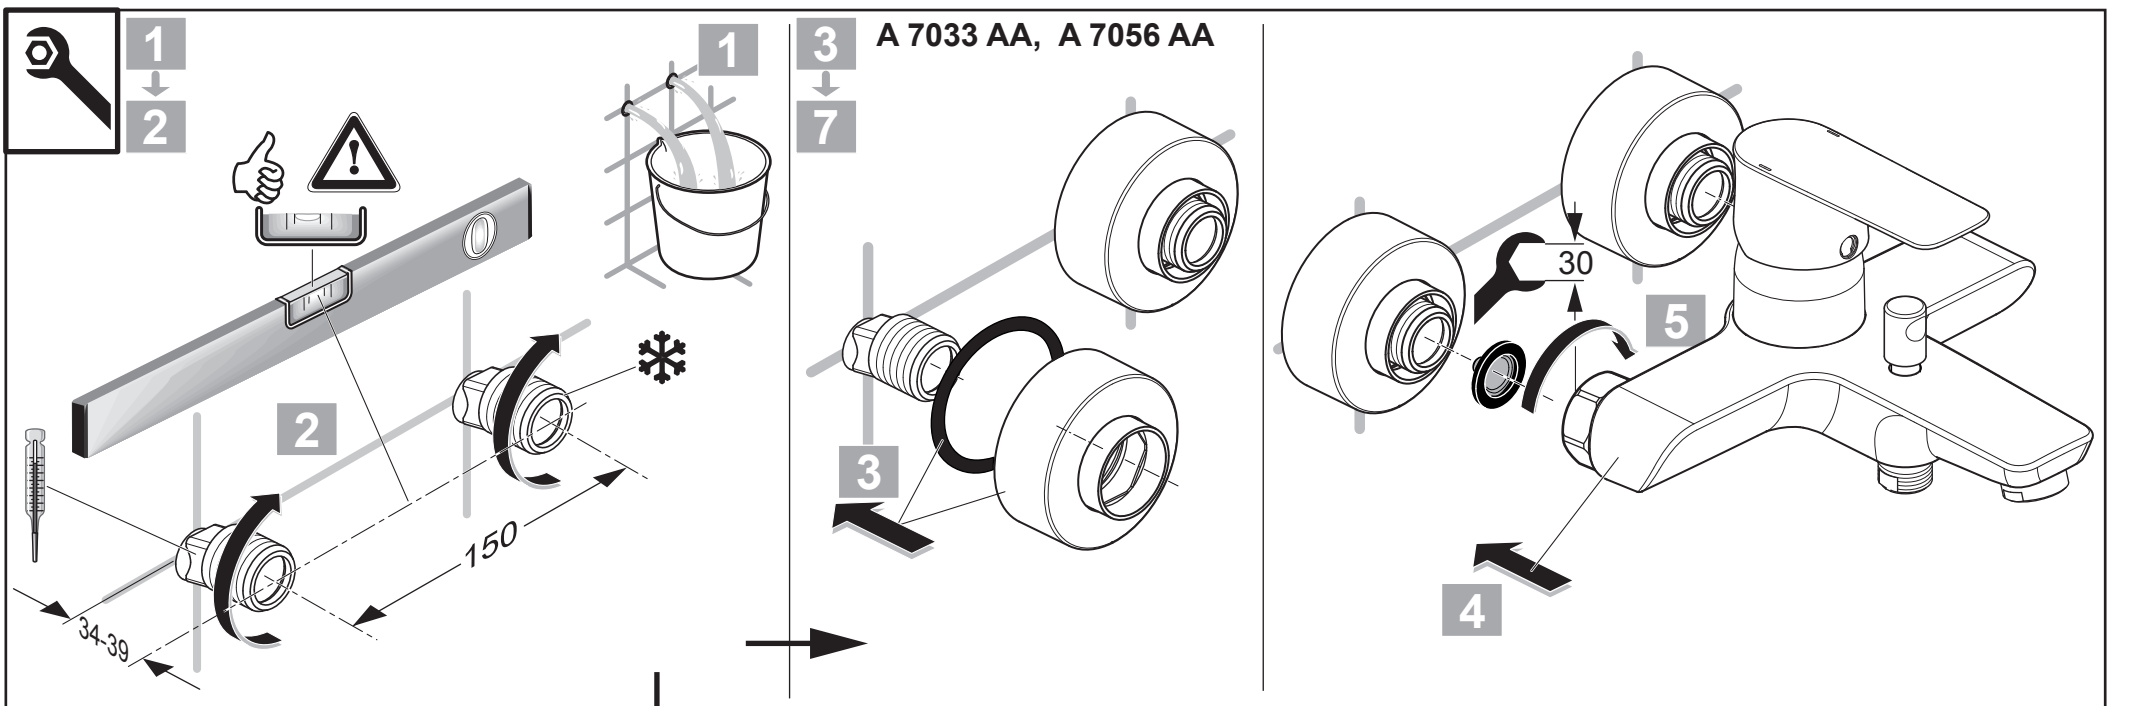

P	bar	0,5	MAX. 10	5		Q (3 bar)
	T	°C	MAX. 80	65	40		l/min 20