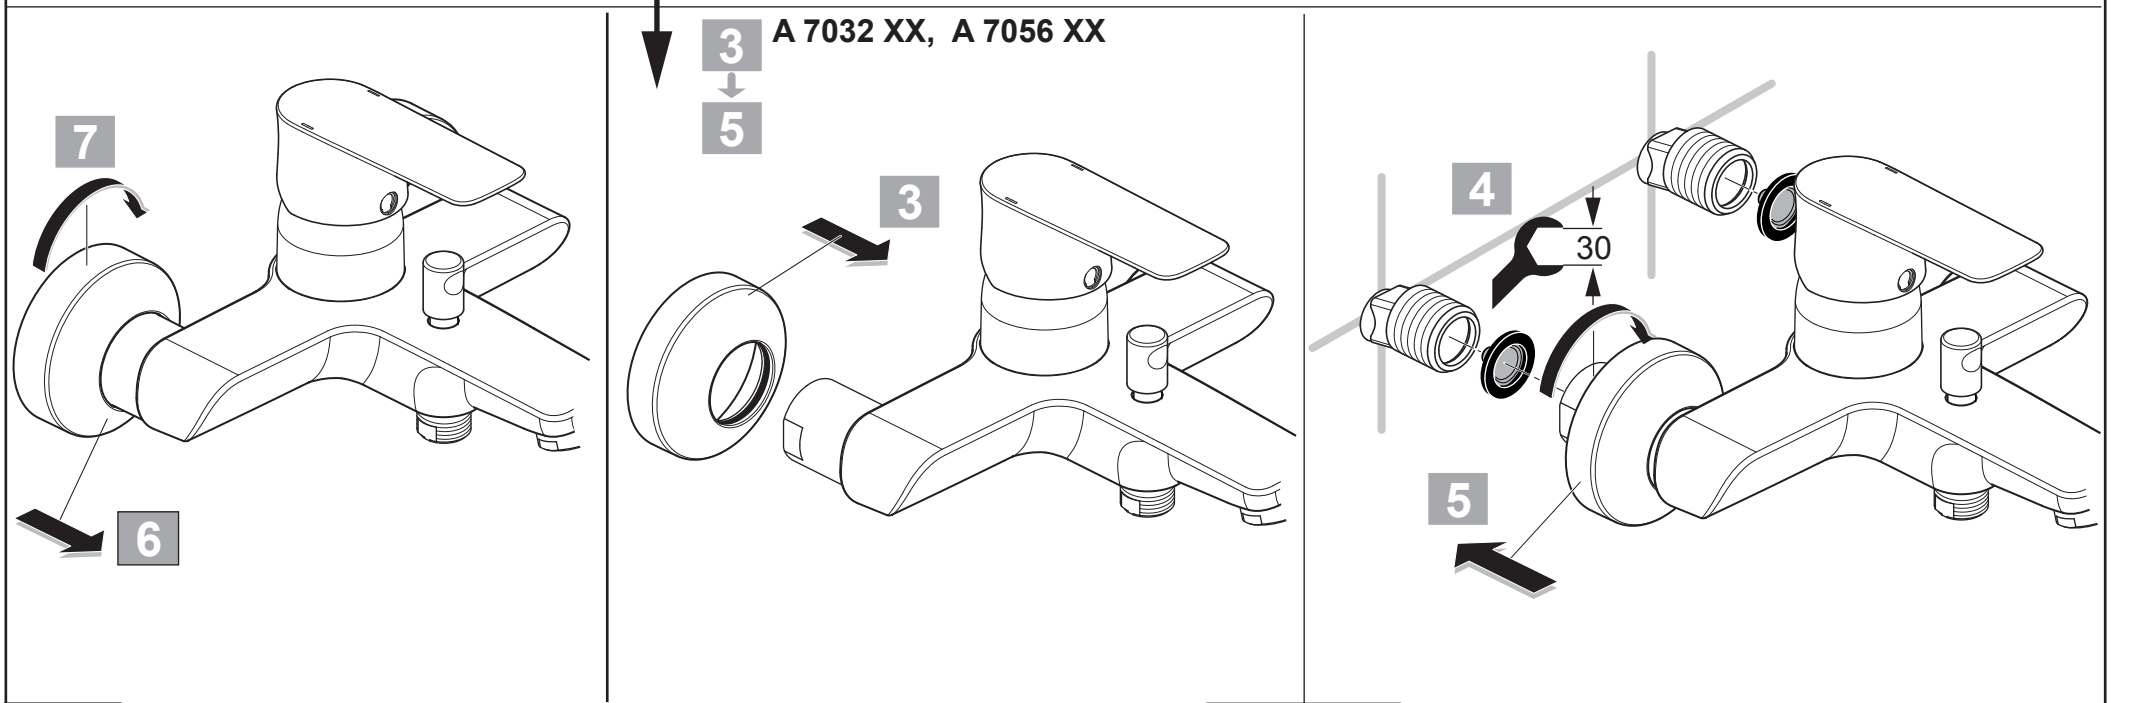

P	bar	0,5	MAX. 10	5		Q (3 bar)
	T	°C	MAX. 80	65	40		l/min 20