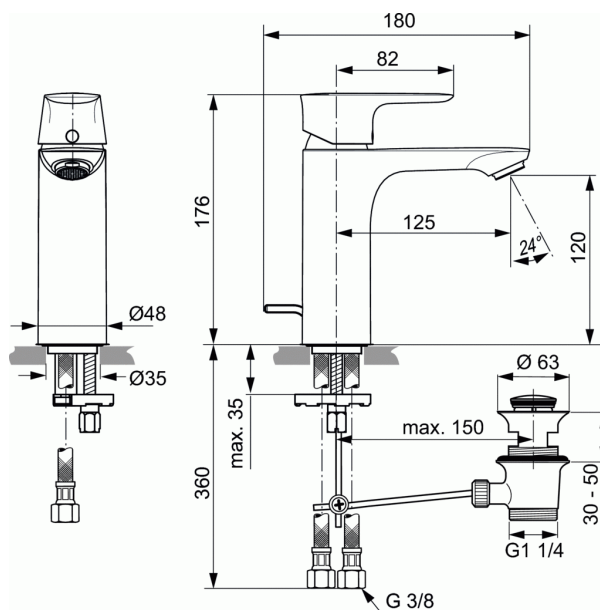

## One-hole basin mixer Grande, project

### One-hole basin mixer Grande, project

Brass cast body Ø48 mm

Metal handle with red and blue colour indication - printed on handle

Front handle fixation, chromed button

Aerator Perlator M24x1 with 5 l/min flow rate limiter

38 mm cartridge FirmaFlow® ISI with hot water limiter

Flexible hoses PEX G3/8"

Easy-Fix fixation with centering & sealing ring

Metal pop-up waste

Noise class 1

Finishes:

- technology electroplating (AA)

- technology PVD (GN, A2, A5) - available in August 2020