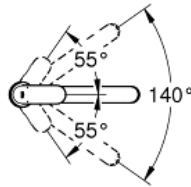

EUROSMART COSMOPOLITAN Single-lever sink mixer 1/2"

MODEL # 30193000

Pure Freude
an Wasser

Product Description:
EUROSMART COSMOPOLITAN
Single-lever sink mixer 1/2"

Standard Specification:
medium spout
single hole installation
GROHE StarLight finish
GROHE SilkMove 35 mm ceramic cartridge
mousseur
adjustable flow rate limiter
swivel tubular spout
swivel area 140°
flexible connection hoses
rapid installation system
min. recommended pressure 1.0 bar