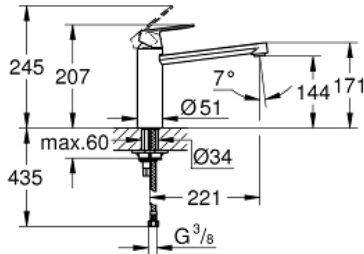

EUROSMART COSMOPOLITAN Single-lever sink mixer 1/2"

MODEL # 30193000

Pure Freude
an Wasser

Product Description:
EUROSMART COSMOPOLITAN
Single-lever sink mixer 1/2"

Standard Specification:
medium spout
single hole installation
GROHE StarLight finish
GROHE SilkMove 35 mm ceramic cartridge
mousseur
adjustable flow rate limiter
swivel tubular spout
swivel area 140°
flexible connection hoses
rapid installation system
min. recommended pressure 1.0 bar