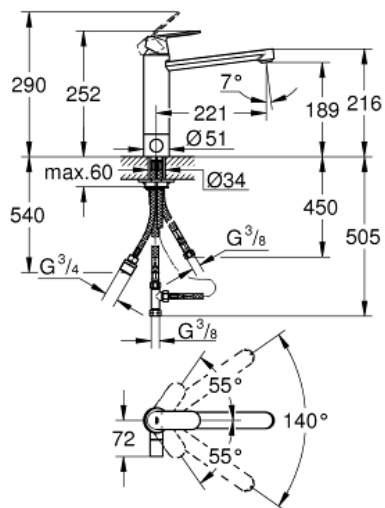

EUROSMART COSMOPOLITAN Single-lever sink mixer 1/2"

MODEL # 30195000

Pure Freude
an Wasser

GROHE

Product Description:
EUROSMART COSMOPOLITAN
Single-lever sink mixer 1/2"

Standard Specification:
integrated stop valve
medium spout
single hole installation
GROHE StarLight finish
GROHE SilkMove 35 mm ceramic cartridge
mousseur
adjustable flow rate limiter
swivel tubular spout
swivel area 140°
rapid installation system
flexible connection hoses

Color:
□ 30195000 chrome