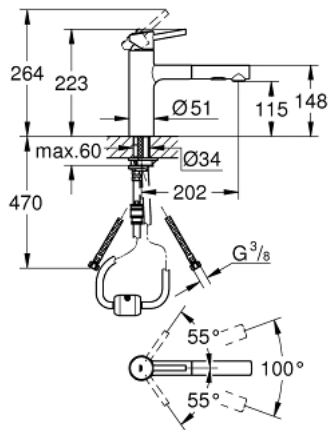

## 30 273 001 **Concetto Single-lever sink mixer 1/2"**

[https://www.grohe.co.uk/en\\_gb/concetto-single-lever-sink-mixer-1-2-30273001.html](https://www.grohe.co.uk/en_gb/concetto-single-lever-sink-mixer-1-2-30273001.html)

- medium spout
- monobloc installation
- **GROHE StarLight** finish
- **GROHE SilkMove** 35 mm ceramic cartridge
- **GROHE EasyDock** guarantees easy retraction and smooth docking back to the starting position
- flow strainer
- pull-out dual spray control - switches between regular flow and spray
- diverter: laminar spray/SpeedClean shower jet
- automatic return to laminar spray
- adjustable flow rate limiter
- swivel cast spout
- swivel area  $100^\circ$
- protected against backflow
- integrated non-return valve
- flexible connection hoses
- rapid installation system