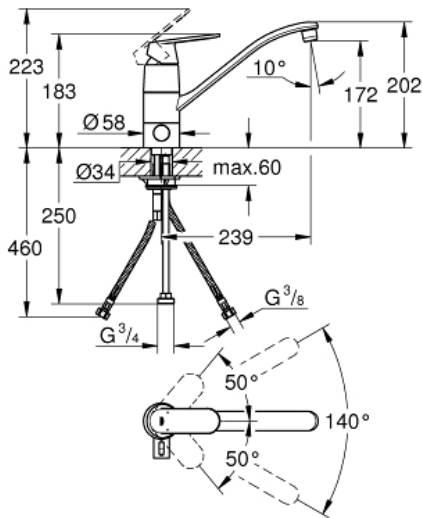

# EUROSMART COSMOPOLITAN Single-lever sink mixer 1/2"

MODEL # 31161000

Pure Freude  
an Wasser

**Product Description:**  
EUROSMART COSMOPOLITAN  
Single-lever sink mixer 1/2"

**Standard Specification:**  
integrated stop valve  
low spout  
single hole installation  
**GROHE StarLight** finish  
**GROHE SilkMove** 46 mm ceramic cartridge  
mousseur  
adjustable flow rate limiter  
swivel tubular spout  
swivel area 140°  
flexible connection hoses  
rapid installation system

**Color:**  
□ 31161000 chrome