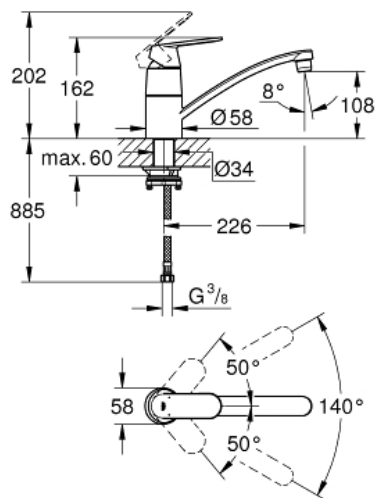

# EUROSMART COSMOPOLITAN Single-lever sink mixer 1/2"

MODEL # 31170000

*Pure Freude  
an Wasser*

**GROHE**  
WAVE

**Product Description:**  
EUROSMART COSMOPOLITAN  
Single-lever sink mixer 1/2"

**Standard Specification:**  
for installation in front of window

low spout  
single hole installation  
**GROHE StarLight** finish  
**GROHE SilkMove** 46 mm ceramic cartridge  
adjustable flow rate limiter  
mousseur  
swivel tubular spout  
swivel area 140°  
non-removable socket height: 30 mm  
flexible connection hoses

**Color:**  
□ 31170000 chrome